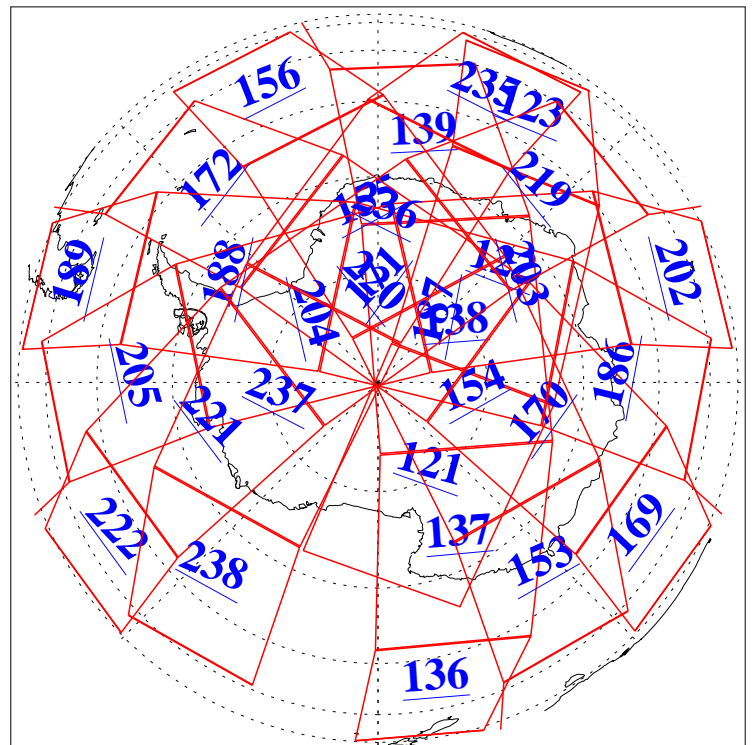

L1B Availability
AMSU Granules: 240
HSB Granules: 0
AIRS Granules: 240

28 Sep 2016
DoY 272
Aqua Day 5261
Granules: 1 to 120

Granules: 121 to 240

Legend: AMSU Available, HSB Available, AIRS Available

L1B Availability
AMSU Granules: 240
HSB Granules: 0
AIRS Granules: 240

28 Sep 2016
DoY 272
Aqua Day 5261
Ascending Granules

Descending Granules

Legend: AMSU Available, HSB Available, AIRS Available

L1B Availability
 AMSU Granules: 240
 HSB Granules: 0
 AIRS Granules: 240

28 Sep 2016
 DoY 272
 Aqua Day 5261

Northern Hemisphere Granules

Southern Hemisphere Granules

Legend: AMSU Available, HSB Available, AIRS Available