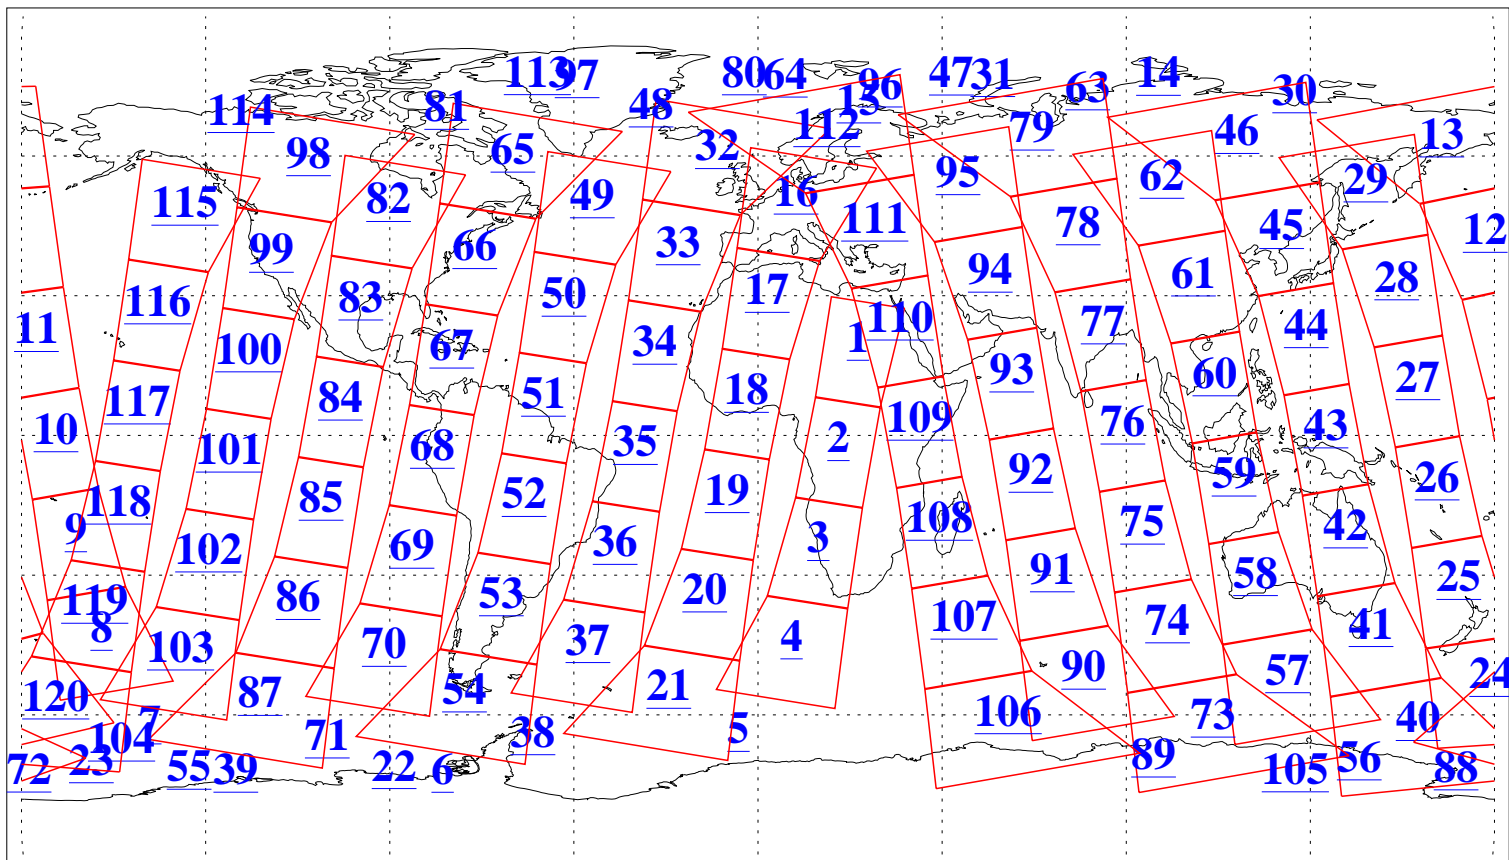

L1B Availability
AMSU Granules: 240
HSB Granules: 0
AIRS Granules: 240

28 Sep 2016
DoY 272
Aqua Day 5261
Granules: 1 to 120

Granules: 121 to 240

Legend: AMSU Available, HSB Available, AIRS Available

L1B Availability
AMSU Granules: 240
HSB Granules: 0
AIRS Granules: 240

28 Sep 2016
DoY 272
Aqua Day 5261
Ascending Granules

Descending Granules

Legend: AMSU Available, HSB Available, AIRS Available

L1B Availability
 AMSU Granules: 240
 HSB Granules: 0
 AIRS Granules: 240

28 Sep 2016
 DoY 272
 Aqua Day 5261

Northern Hemisphere Granules

Southern Hemisphere Granules

Legend: AMSU Available, HSB Available, AIRS Available