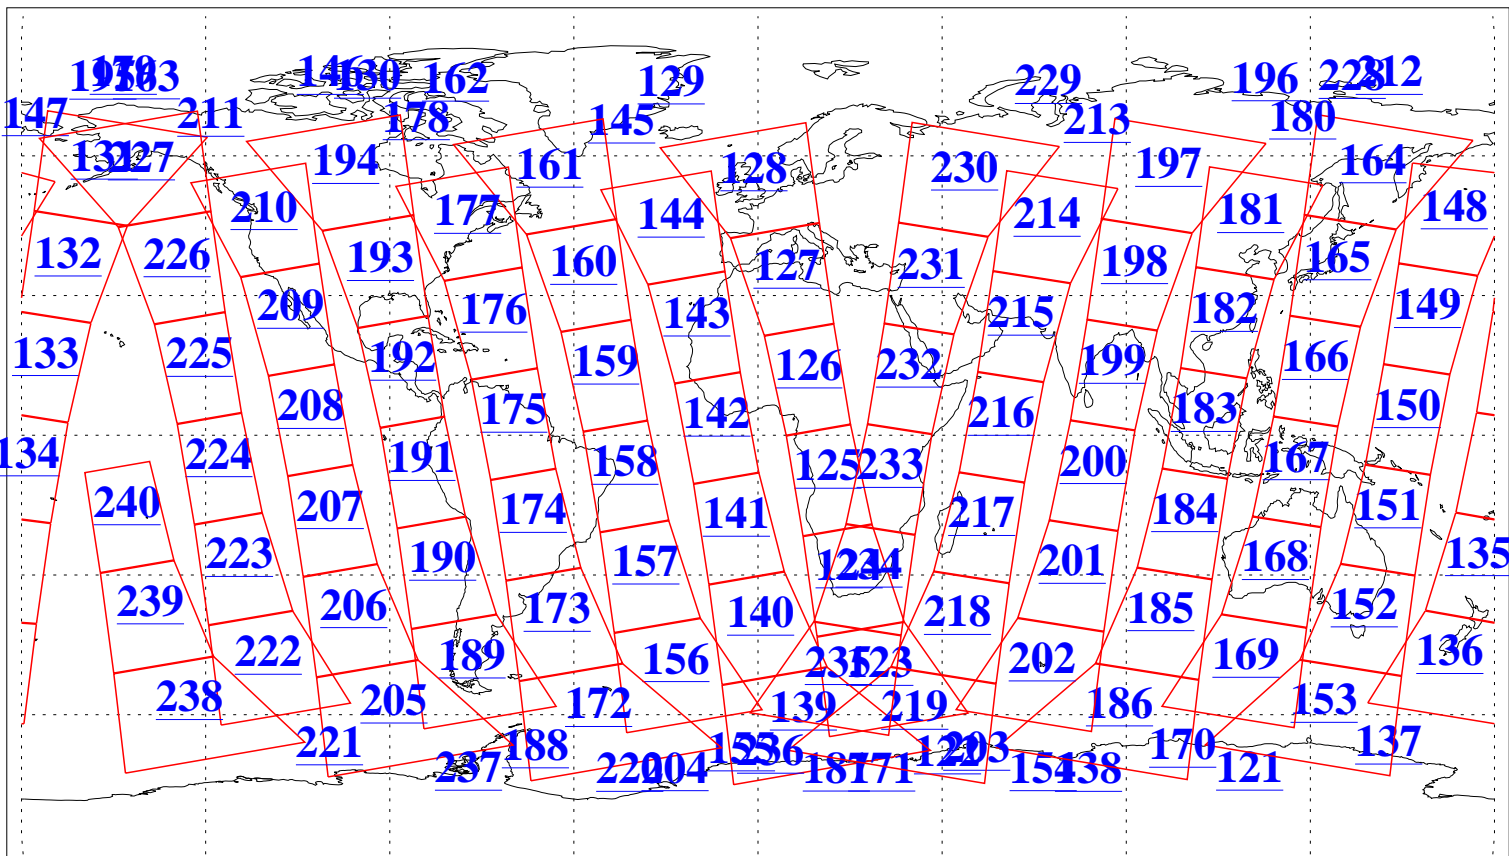

L1B Availability
AMSU Granules: 240
HSB Granules: 0
AIRS Granules: 240

28 Sep 2016
DoY 272
Aqua Day 5261
Granules: 1 to 120

Granules: 121 to 240

Legend: AMSU Available, HSB Available, AIRS Available

L1B Availability
AMSU Granules: 240
HSB Granules: 0
AIRS Granules: 240

28 Sep 2016
DoY 272
Aqua Day 5261
Ascending Granules

Descending Granules

Legend: AMSU Available, HSB Available, AIRS Available

L1B Availability
 AMSU Granules: 240
 HSB Granules: 0
 AIRS Granules: 240

28 Sep 2016
 DoY 272
 Aqua Day 5261

Northern Hemisphere Granules

Southern Hemisphere Granules

Legend: AMSU Available, HSB Available, AIRS Available