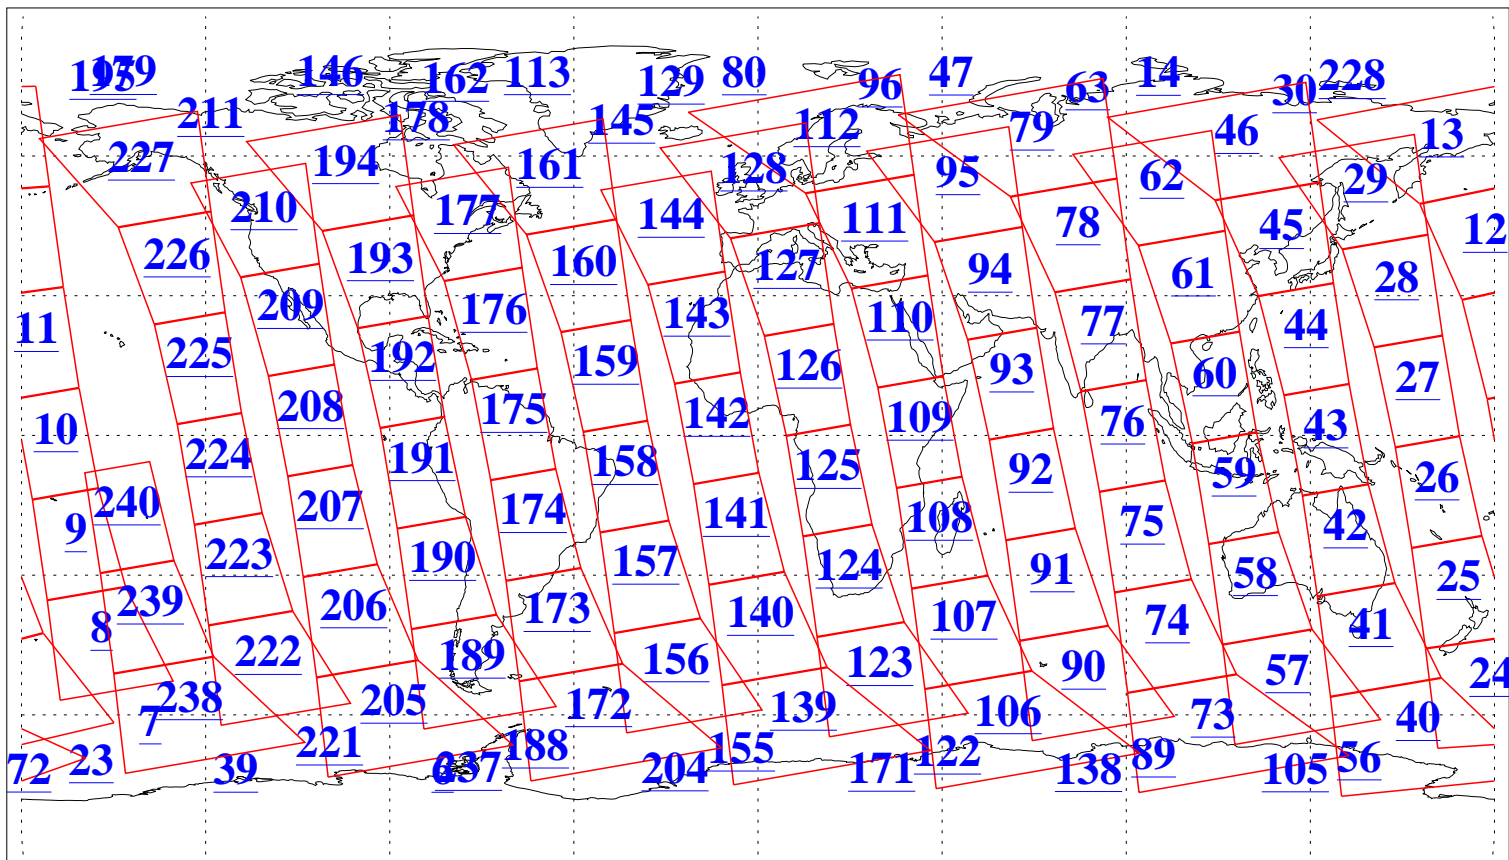

L1B Availability
AMSU Granules: 240
HSB Granules: 0
AIRS Granules: 240

28 Sep 2016
DoY 272
Aqua Day 5261
Granules: 1 to 120

Granules: 121 to 240

Legend: AMSU Available, HSB Available, AIRS Available

L1B Availability
AMSU Granules: 240
HSB Granules: 0
AIRS Granules: 240

28 Sep 2016
DoY 272
Aqua Day 5261
Ascending Granules

Descending Granules

Legend: AMSU Available, HSB Available, AIRS Available

L1B Availability
 AMSU Granules: 240
 HSB Granules: 0
 AIRS Granules: 240

28 Sep 2016
 DoY 272
 Aqua Day 5261

Northern Hemisphere Granules

Southern Hemisphere Granules

Legend: AMSU Available, HSB Available, AIRS Available