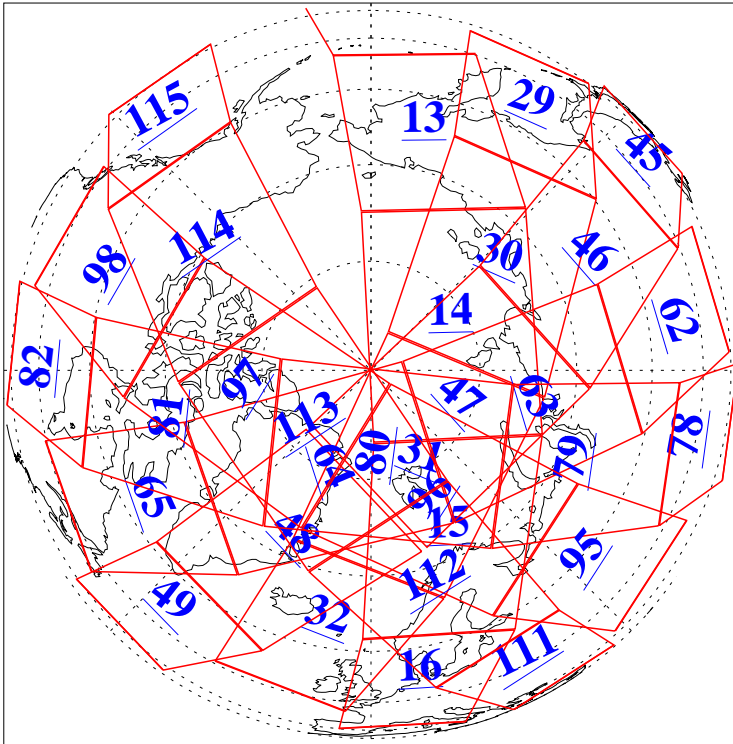

L1B Availability
AMSU Granules: 240
HSB Granules: 0
AIRS Granules: 240

28 Sep 2016
DoY 272
Aqua Day 5261
Granules: 1 to 120

Granules: 121 to 240

Legend: AMSU Available, HSB Available, AIRS Available

L1B Availability
AMSU Granules: 240
HSB Granules: 0
AIRS Granules: 240

28 Sep 2016
DoY 272
Aqua Day 5261
Ascending Granules

Descending Granules

Legend: AMSU Available, HSB Available, AIRS Available

L1B Availability
 AMSU Granules: 240
 HSB Granules: 0
 AIRS Granules: 240

28 Sep 2016
 DoY 272
 Aqua Day 5261

Northern Hemisphere Granules

Southern Hemisphere Granules

Legend: AMSU Available, HSB Available, AIRS Available