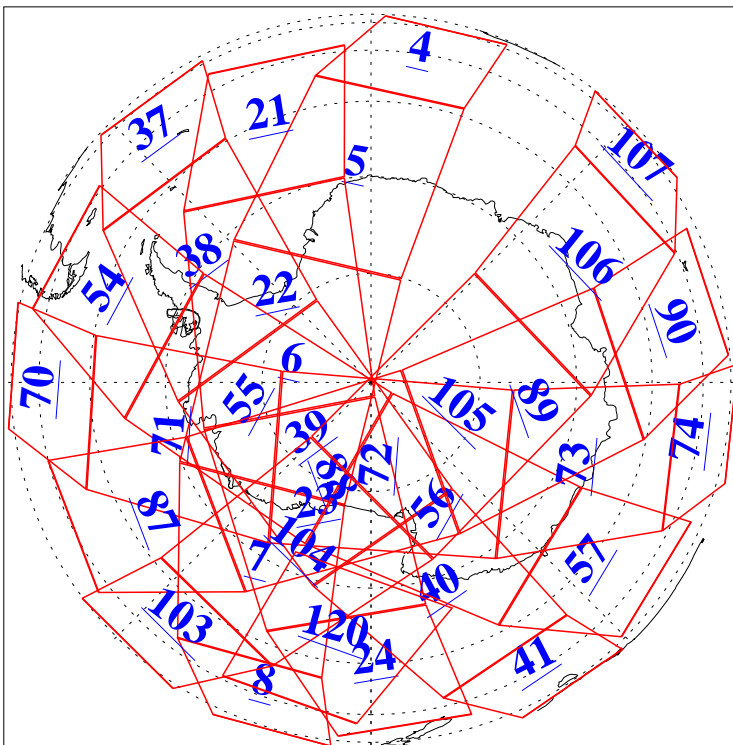

L1B Availability
AMSU Granules: 240
HSB Granules: 0
AIRS Granules: 240

28 Sep 2016
DoY 272
Aqua Day 5261
Granules: 1 to 120

Granules: 121 to 240

Legend: AMSU Available, HSB Available, AIRS Available

L1B Availability
AMSU Granules: 240
HSB Granules: 0
AIRS Granules: 240

28 Sep 2016
DoY 272
Aqua Day 5261
Ascending Granules

Descending Granules

Legend: AMSU Available, HSB Available, AIRS Available

L1B Availability
 AMSU Granules: 240
 HSB Granules: 0
 AIRS Granules: 240

28 Sep 2016
 DoY 272
 Aqua Day 5261

Northern Hemisphere Granules

Southern Hemisphere Granules

Legend: AMSU Available, HSB Available, AIRS Available