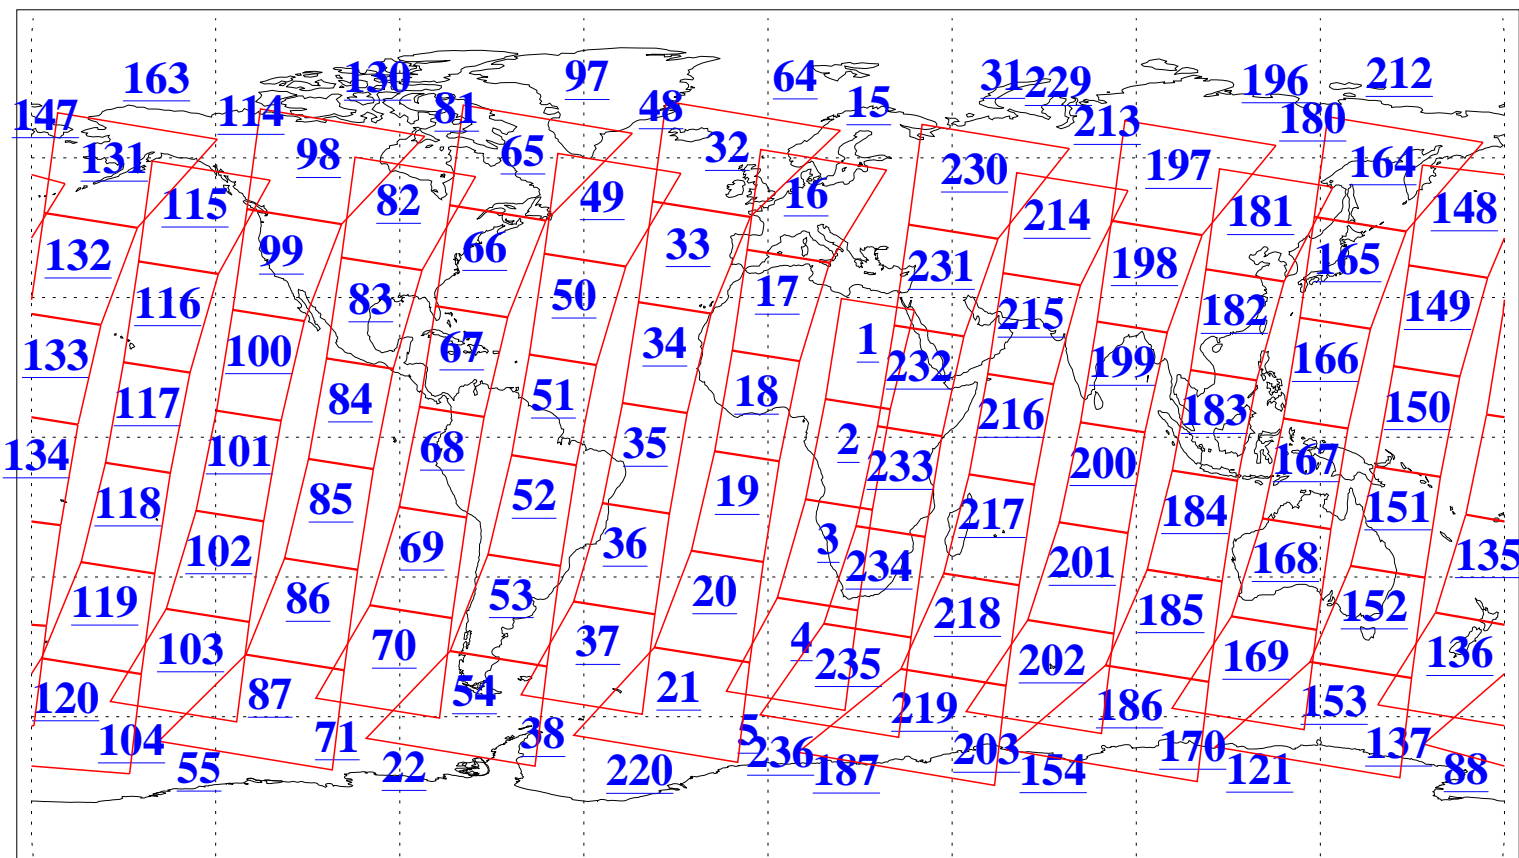

L1B Availability
AMSU Granules: 240
HSB Granules: 0
AIRS Granules: 240

28 Sep 2016
DoY 272
Aqua Day 5261
Granules: 1 to 120

Granules: 121 to 240

Legend: AMSU Available, HSB Available, AIRS Available

L1B Availability
AMSU Granules: 240
HSB Granules: 0
AIRS Granules: 240

28 Sep 2016
DoY 272
Aqua Day 5261
Ascending Granules

Descending Granules

Legend: AMSU Available, HSB Available, AIRS Available

L1B Availability
 AMSU Granules: 240
 HSB Granules: 0
 AIRS Granules: 240

28 Sep 2016
 DoY 272
 Aqua Day 5261

Northern Hemisphere Granules

Southern Hemisphere Granules

Legend: AMSU Available, HSB Available, AIRS Available