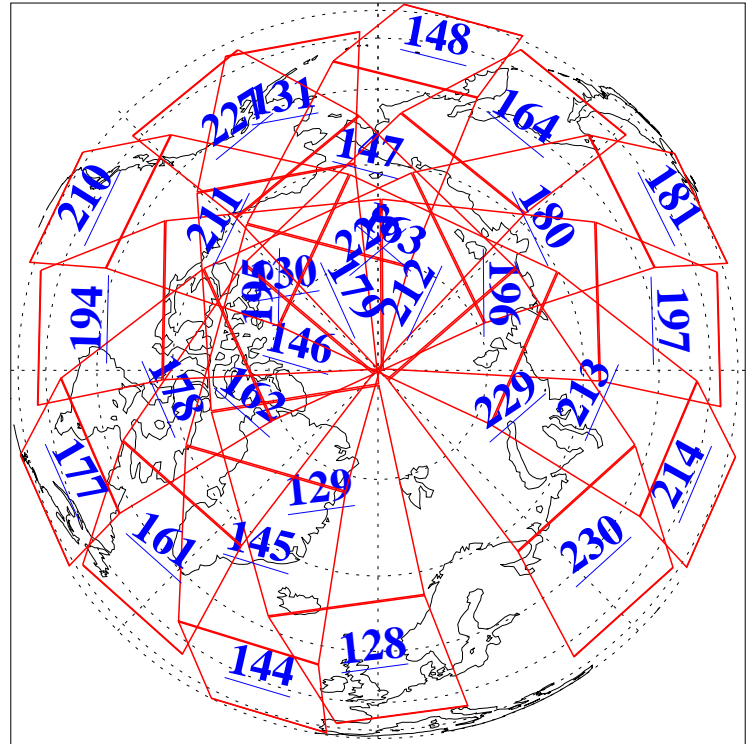

28 Sep 2016
DoY 272
Aqua Day 5261
Ascending Granules

Descending Granules

Legend: AMSU Available, HSB Available, AIRS Available

L1B Availability
 AMSU Granules: 240
 HSB Granules: 0
 AIRS Granules: 240

28 Sep 2016
 DoY 272
 Aqua Day 5261

Northern Hemisphere Granules

Southern Hemisphere Granules

Legend: AMSU Available, HSB Available, AIRS Available