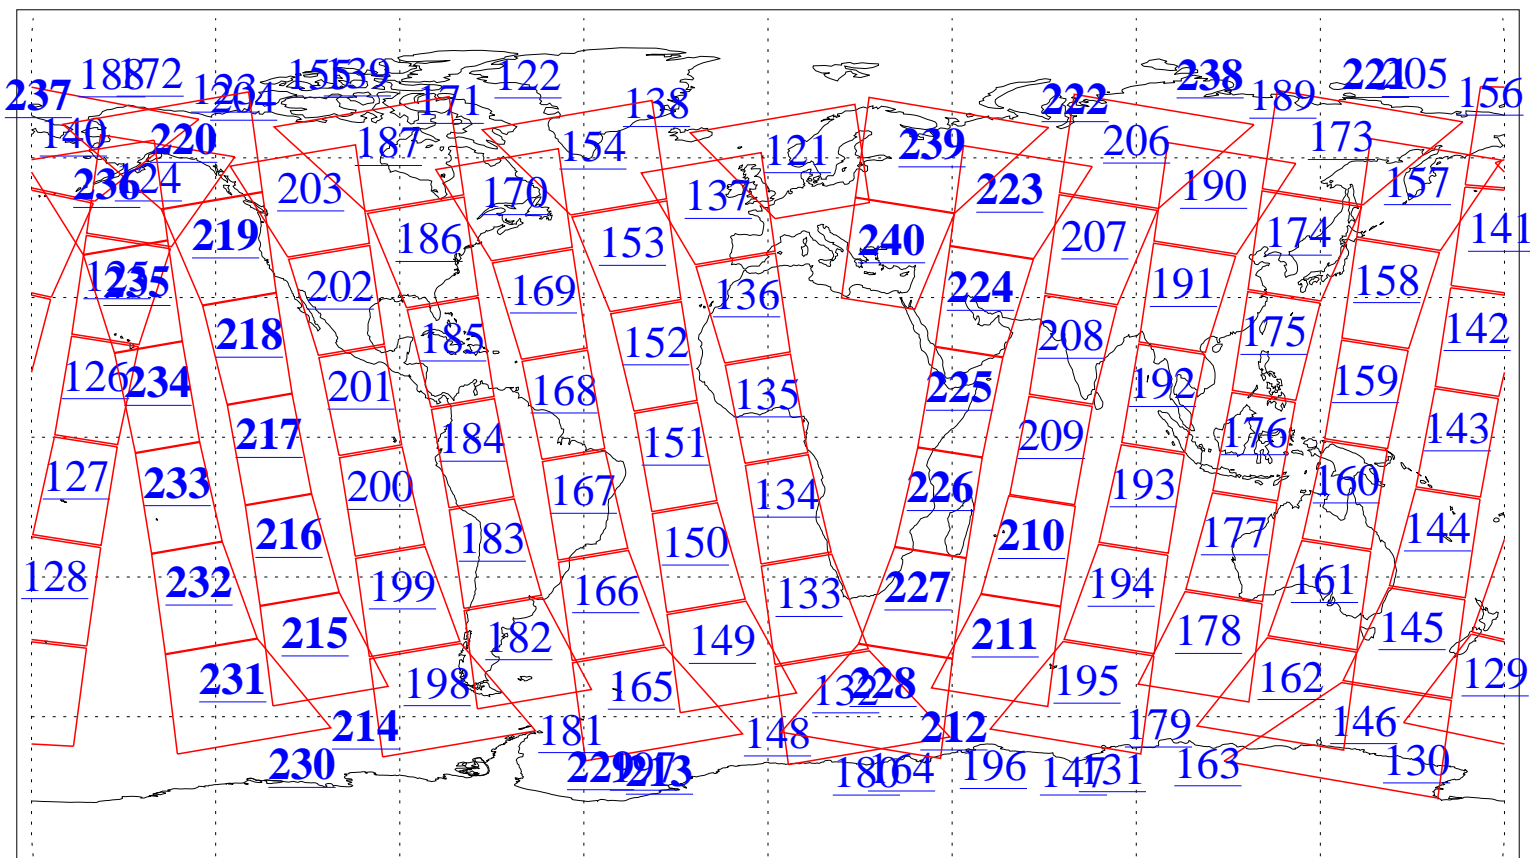

L1B Availability  
AMSU Granules: 240  
HSB Granules: 0  
AIRS Granules: 31

27 Sep 2016  
DoY 271  
Aqua Day 5260  
Granules: 1 to 120

Granules: 121 to 240

Legend: AMSU Available, HSB Available, AIRS Available

L1B Availability  
AMSU Granules: 240  
HSB Granules: 0  
AIRS Granules: 31

27 Sep 2016  
DoY 271  
Aqua Day 5260  
Ascending Granules

Descending Granules

Legend: AMSU Available, HSB Available, AIRS Available

L1B Availability  
 AMSU Granules: 240  
 HSB Granules: 0  
 AIRS Granules: 31

27 Sep 2016  
 DoY 271  
 Aqua Day 5260

Northern Hemisphere Granules

Southern Hemisphere Granules

Legend: AMSU Available, HSB Available, AIRS Available