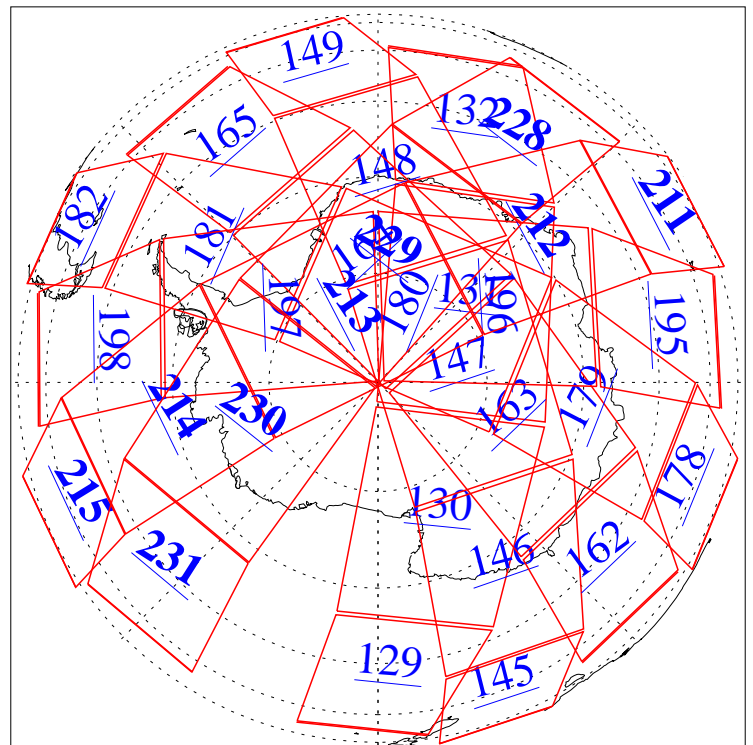

L1B Availability  
AMSU Granules: 240  
HSB Granules: 0  
AIRS Granules: 31

27 Sep 2016  
DoY 271  
Aqua Day 5260  
Ascending Granules

Descending Granules

Legend: AMSU Available, HSB Available, AIRS Available

L1B Availability  
 AMSU Granules: 240  
 HSB Granules: 0  
 AIRS Granules: 31

27 Sep 2016  
 DoY 271  
 Aqua Day 5260

Northern Hemisphere Granules

Southern Hemisphere Granules

Legend: AMSU Available, HSB Available, AIRS Available