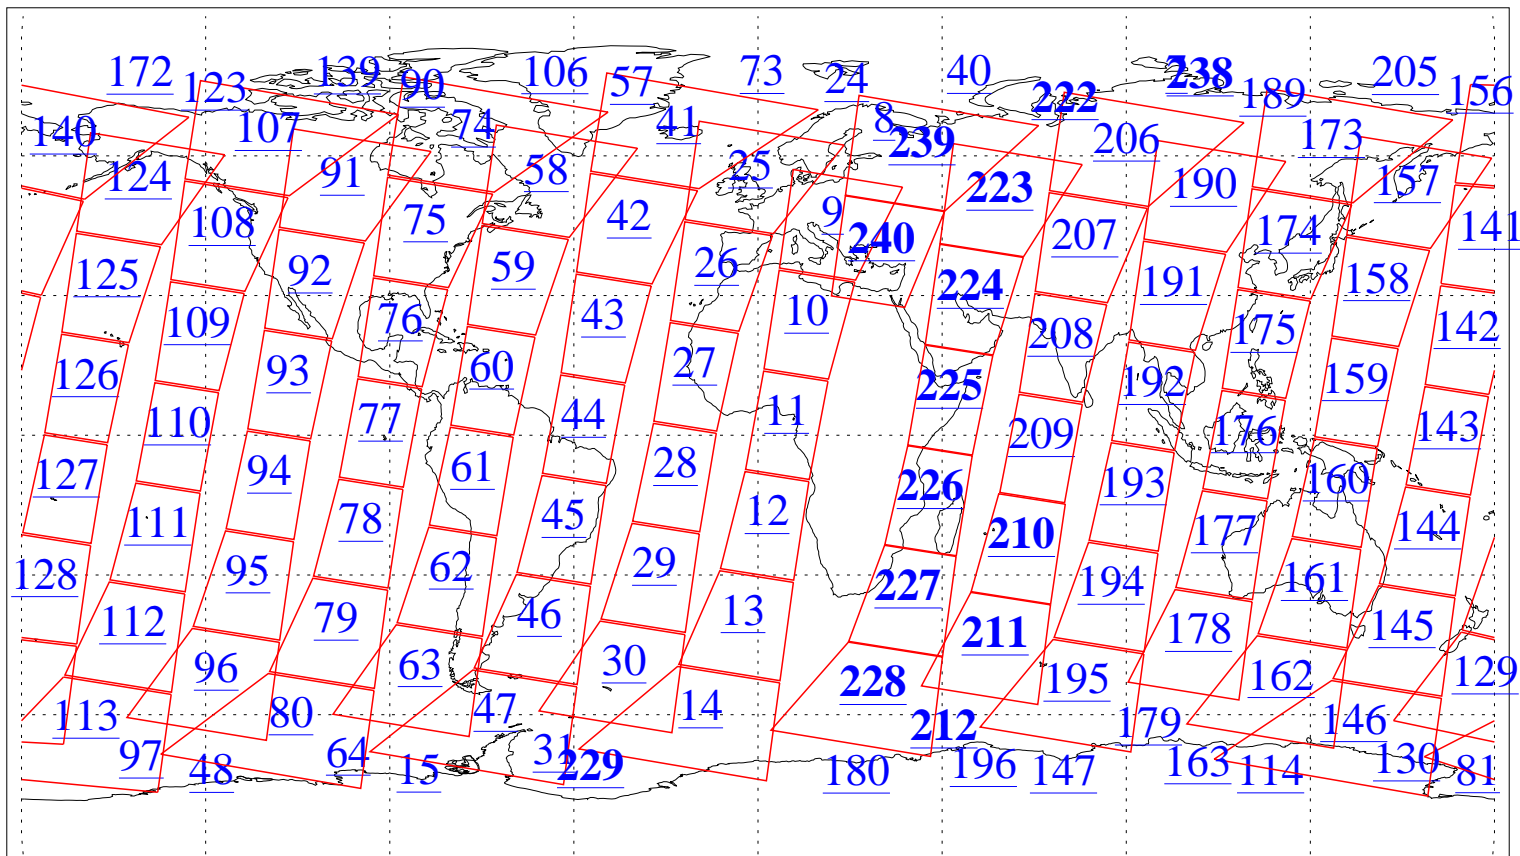

L1B Availability  
AMSU Granules: 240  
HSB Granules: 0  
AIRS Granules: 31

27 Sep 2016  
DoY 271  
Aqua Day 5260  
Granules: 1 to 120

Granules: 121 to 240

Legend: AMSU Available, HSB Available, AIRS Available

L1B Availability  
AMSU Granules: 240  
HSB Granules: 0  
AIRS Granules: 31

27 Sep 2016  
DoY 271  
Aqua Day 5260  
Ascending Granules

Descending Granules

Legend: AMSU Available, HSB Available, AIRS Available

L1B Availability  
 AMSU Granules: 240  
 HSB Granules: 0  
 AIRS Granules: 31

27 Sep 2016  
 DoY 271  
 Aqua Day 5260

Northern Hemisphere Granules

Southern Hemisphere Granules

Legend: AMSU Available, HSB Available, AIRS Available