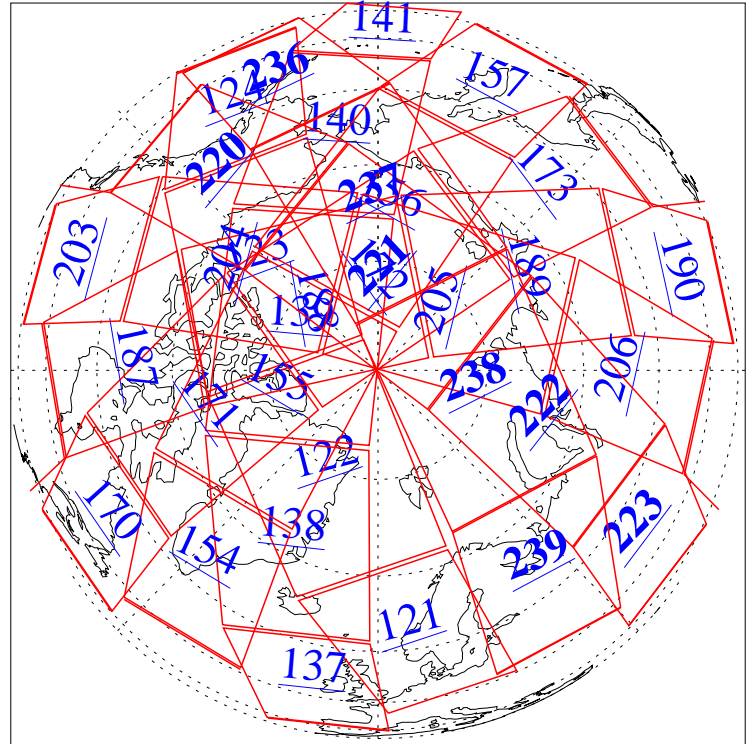

L1B Availability  
AMSU Granules: 240  
HSB Granules: 0  
AIRS Granules: 31

27 Sep 2016  
DoY 271  
Aqua Day 5260  
Ascending Granules

Descending Granules

Legend: AMSU Available, HSB Available, AIRS Available

L1B Availability  
 AMSU Granules: 240  
 HSB Granules: 0  
 AIRS Granules: 31

27 Sep 2016  
 DoY 271  
 Aqua Day 5260

Northern Hemisphere Granules

Southern Hemisphere Granules

Legend: AMSU Available, HSB Available, AIRS Available