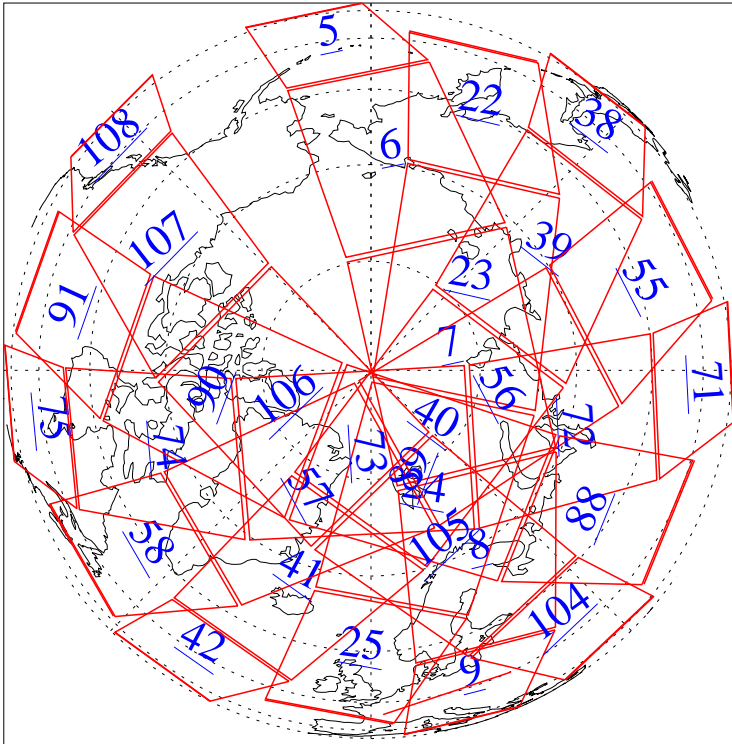

L1B Availability  
AMSU Granules: 240  
HSB Granules: 0  
AIRS Granules: 31

27 Sep 2016  
DoY 271  
Aqua Day 5260  
Granules: 1 to 120

Granules: 121 to 240

Legend: AMSU Available, HSB Available, AIRS Available

L1B Availability  
AMSU Granules: 240  
HSB Granules: 0  
AIRS Granules: 31

27 Sep 2016  
DoY 271  
Aqua Day 5260  
Ascending Granules

Descending Granules

Legend: AMSU Available, HSB Available, AIRS Available

L1B Availability  
 AMSU Granules: 240  
 HSB Granules: 0  
 AIRS Granules: 31

27 Sep 2016  
 DoY 271  
 Aqua Day 5260

Northern Hemisphere Granules

Southern Hemisphere Granules

Legend: AMSU Available, HSB Available, AIRS Available