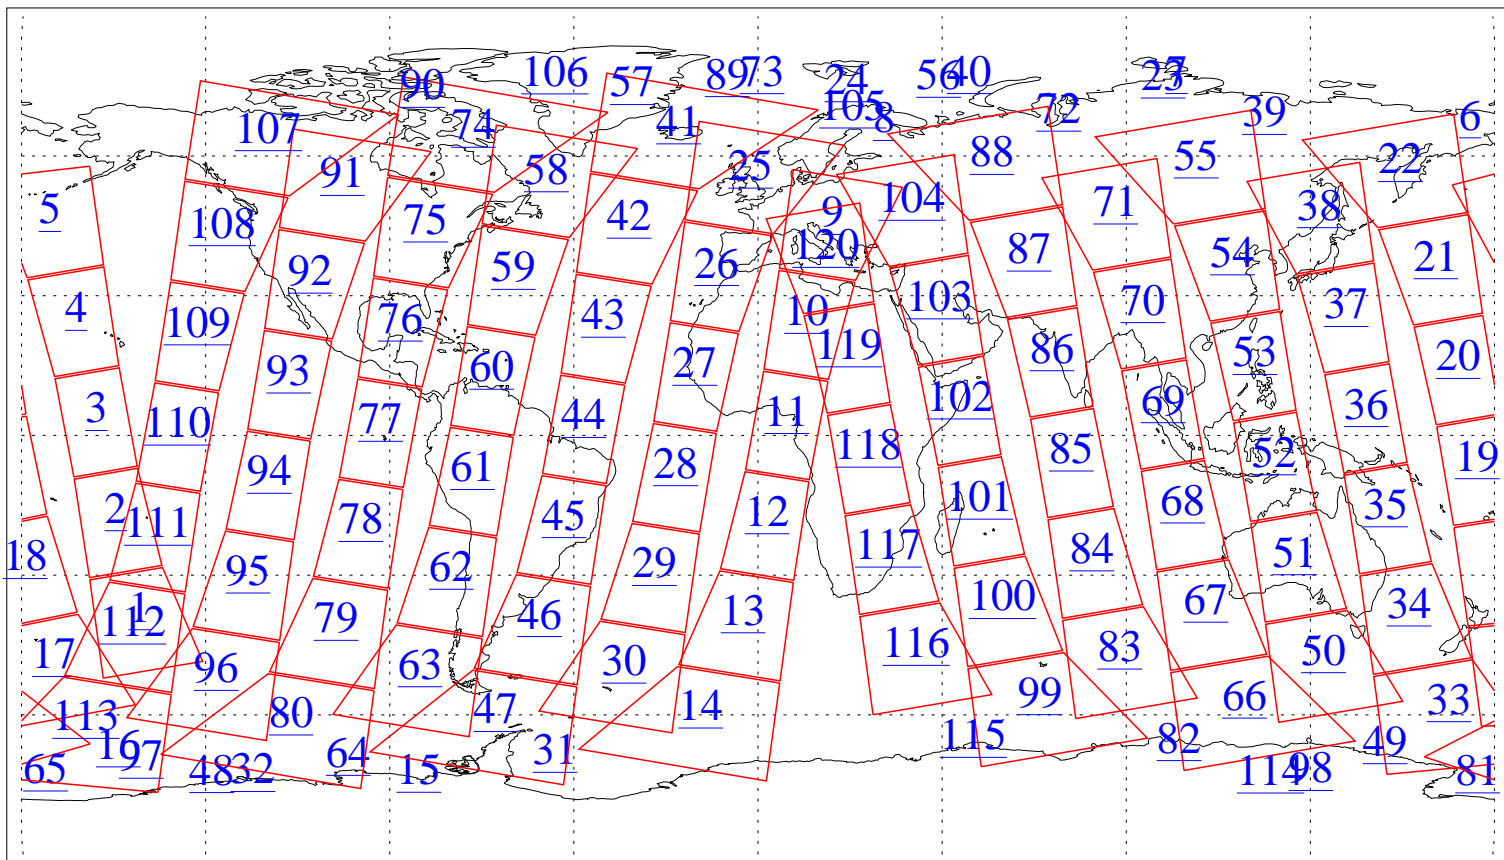

L1B Availability  
AMSU Granules: 240  
HSB Granules: 0  
AIRS Granules: 31

27 Sep 2016  
DoY 271  
Aqua Day 5260  
Granules: 1 to 120

Granules: 121 to 240

Legend: AMSU Available, HSB Available, AIRS Available

L1B Availability  
AMSU Granules: 240  
HSB Granules: 0  
AIRS Granules: 31

27 Sep 2016  
DoY 271  
Aqua Day 5260  
Ascending Granules

Descending Granules

Legend: AMSU Available, HSB Available, AIRS Available

L1B Availability  
 AMSU Granules: 240  
 HSB Granules: 0  
 AIRS Granules: 31

27 Sep 2016  
 DoY 271  
 Aqua Day 5260

Northern Hemisphere Granules

Southern Hemisphere Granules

Legend: AMSU Available, HSB Available, AIRS Available