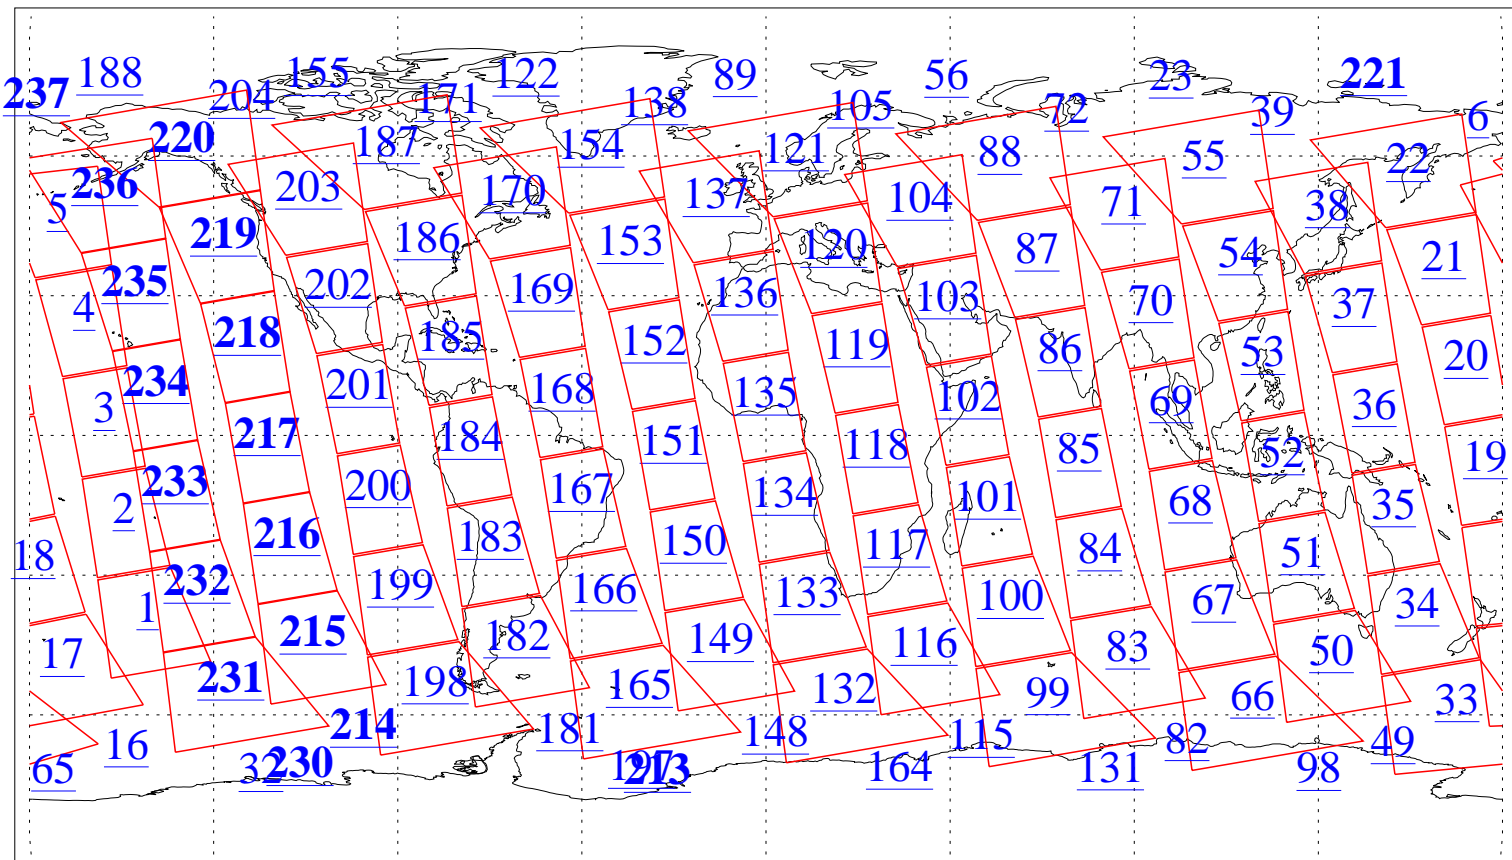

L1B Availability  
AMSU Granules: 240  
HSB Granules: 0  
AIRS Granules: 31

27 Sep 2016  
DoY 271  
Aqua Day 5260  
Granules: 1 to 120

Granules: 121 to 240

Legend: AMSU Available, HSB Available, AIRS Available

L1B Availability  
AMSU Granules: 240  
HSB Granules: 0  
AIRS Granules: 31

27 Sep 2016  
DoY 271  
Aqua Day 5260  
Ascending Granules

Descending Granules

Legend: AMSU Available, HSB Available, AIRS Available

L1B Availability  
 AMSU Granules: 240  
 HSB Granules: 0  
 AIRS Granules: 31

27 Sep 2016  
 DoY 271  
 Aqua Day 5260

Northern Hemisphere Granules

Southern Hemisphere Granules

Legend: AMSU Available, HSB Available, AIRS Available