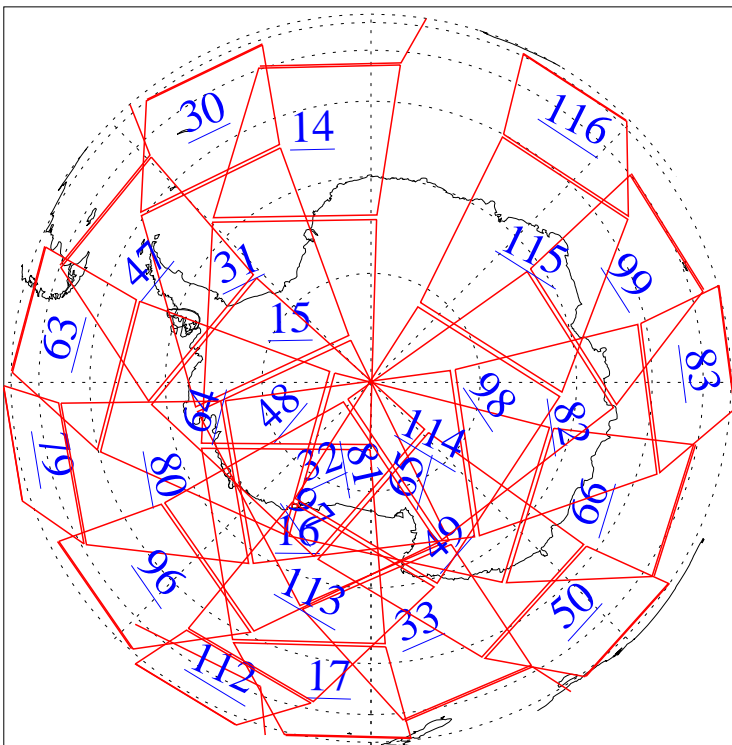

L1B Availability  
AMSU Granules: 240  
HSB Granules: 0  
AIRS Granules: 31

27 Sep 2016  
DoY 271  
Aqua Day 5260  
Granules: 1 to 120

Granules: 121 to 240

Legend: AMSU Available, HSB Available, AIRS Available

L1B Availability  
AMSU Granules: 240  
HSB Granules: 0  
AIRS Granules: 31

27 Sep 2016  
DoY 271  
Aqua Day 5260  
Ascending Granules

Descending Granules

Legend: AMSU Available, HSB Available, AIRS Available

L1B Availability  
 AMSU Granules: 240  
 HSB Granules: 0  
 AIRS Granules: 31

27 Sep 2016  
 DoY 271  
 Aqua Day 5260

Northern Hemisphere Granules

Southern Hemisphere Granules

Legend: AMSU Available, HSB Available, AIRS Available