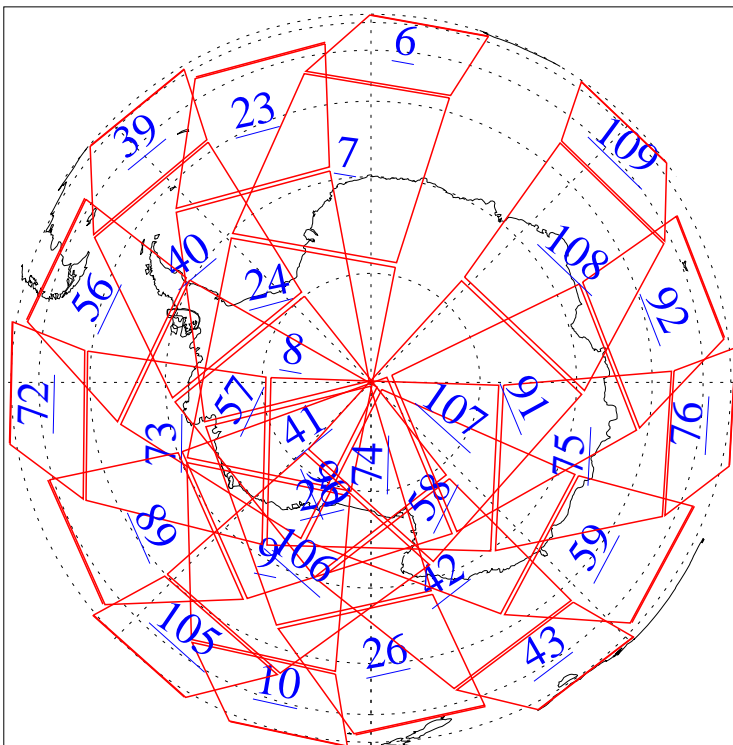

L1B Availability  
AMSU Granules: 238  
HSB Granules: 0  
AIRS Granules: 0

26 Sep 2016  
DoY 270  
Aqua Day 5259  
Granules: 1 to 120

Granules: 121 to 240

Legend: AMSU Available, HSB Available, AIRS Available

L1B Availability  
AMSU Granules: 238  
HSB Granules: 0  
AIRS Granules: 0

26 Sep 2016  
DoY 270  
Aqua Day 5259

Ascending Granules

Descending Granules

Legend: AMSU Available, HSB Available, AIRS Available

L1B Availability  
 AMSU Granules: 238  
 HSB Granules: 0  
 AIRS Granules: 0

26 Sep 2016  
 DoY 270  
 Aqua Day 5259

Northern Hemisphere Granules

Southern Hemisphere Granules

Legend: AMSU Available, HSB Available, **AIRS Available**