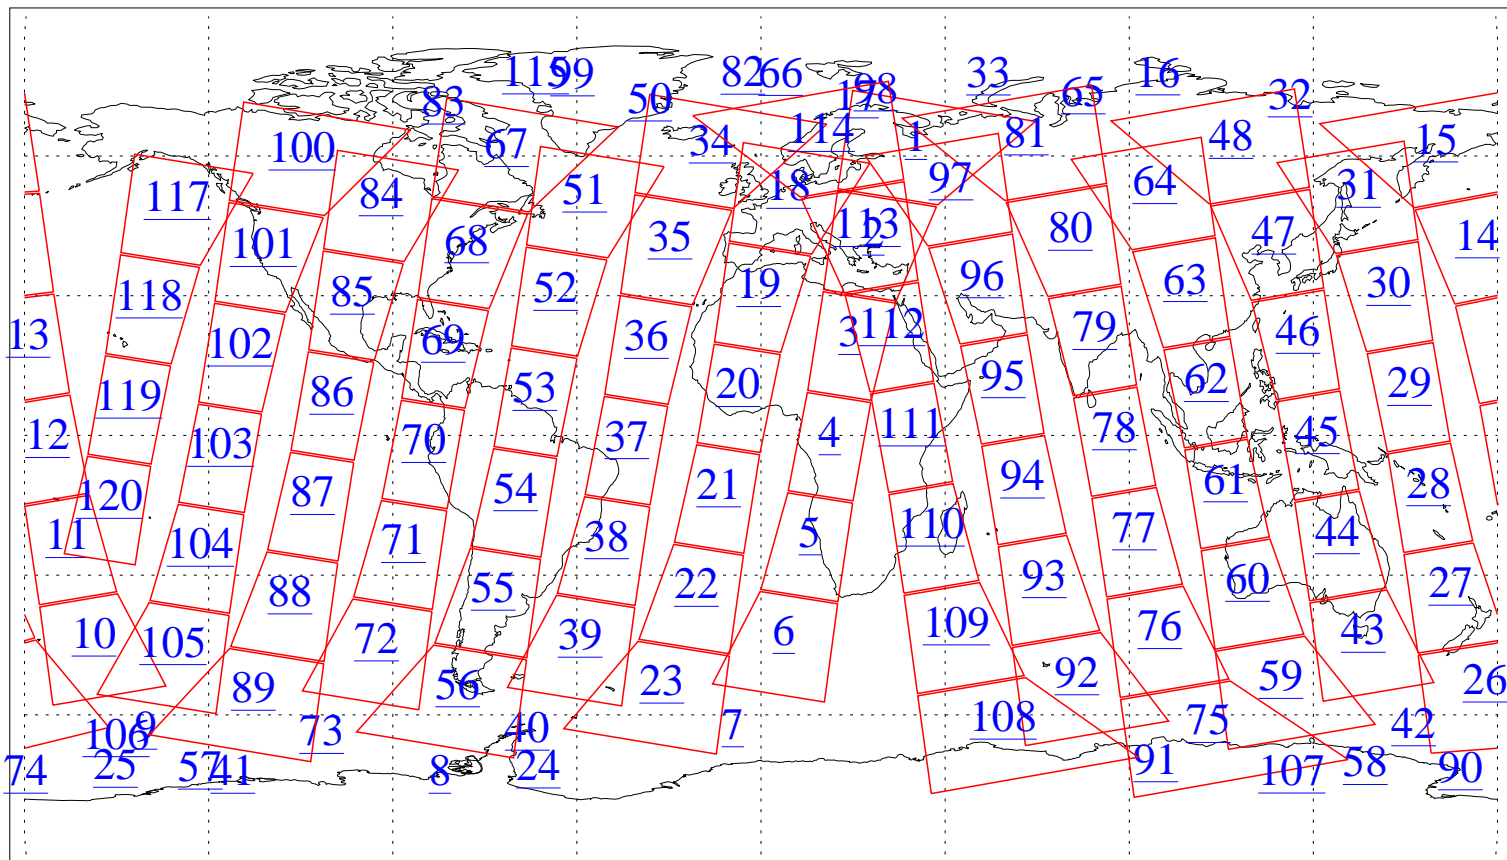

L1B Availability  
AMSU Granules: 238  
HSB Granules: 0  
AIRS Granules: 0

26 Sep 2016  
DoY 270  
Aqua Day 5259  
Granules: 1 to 120

Granules: 121 to 240

Legend: AMSU Available, HSB Available, AIRS Available

L1B Availability  
AMSU Granules: 238  
HSB Granules: 0  
AIRS Granules: 0

26 Sep 2016  
DoY 270  
Aqua Day 5259

Ascending Granules

Descending Granules

Legend: AMSU Available, HSB Available, AIRS Available

L1B Availability  
 AMSU Granules: 238  
 HSB Granules: 0  
 AIRS Granules: 0

26 Sep 2016  
 DoY 270  
 Aqua Day 5259

Northern Hemisphere Granules

Southern Hemisphere Granules

Legend: AMSU Available, HSB Available, **AIRS Available**