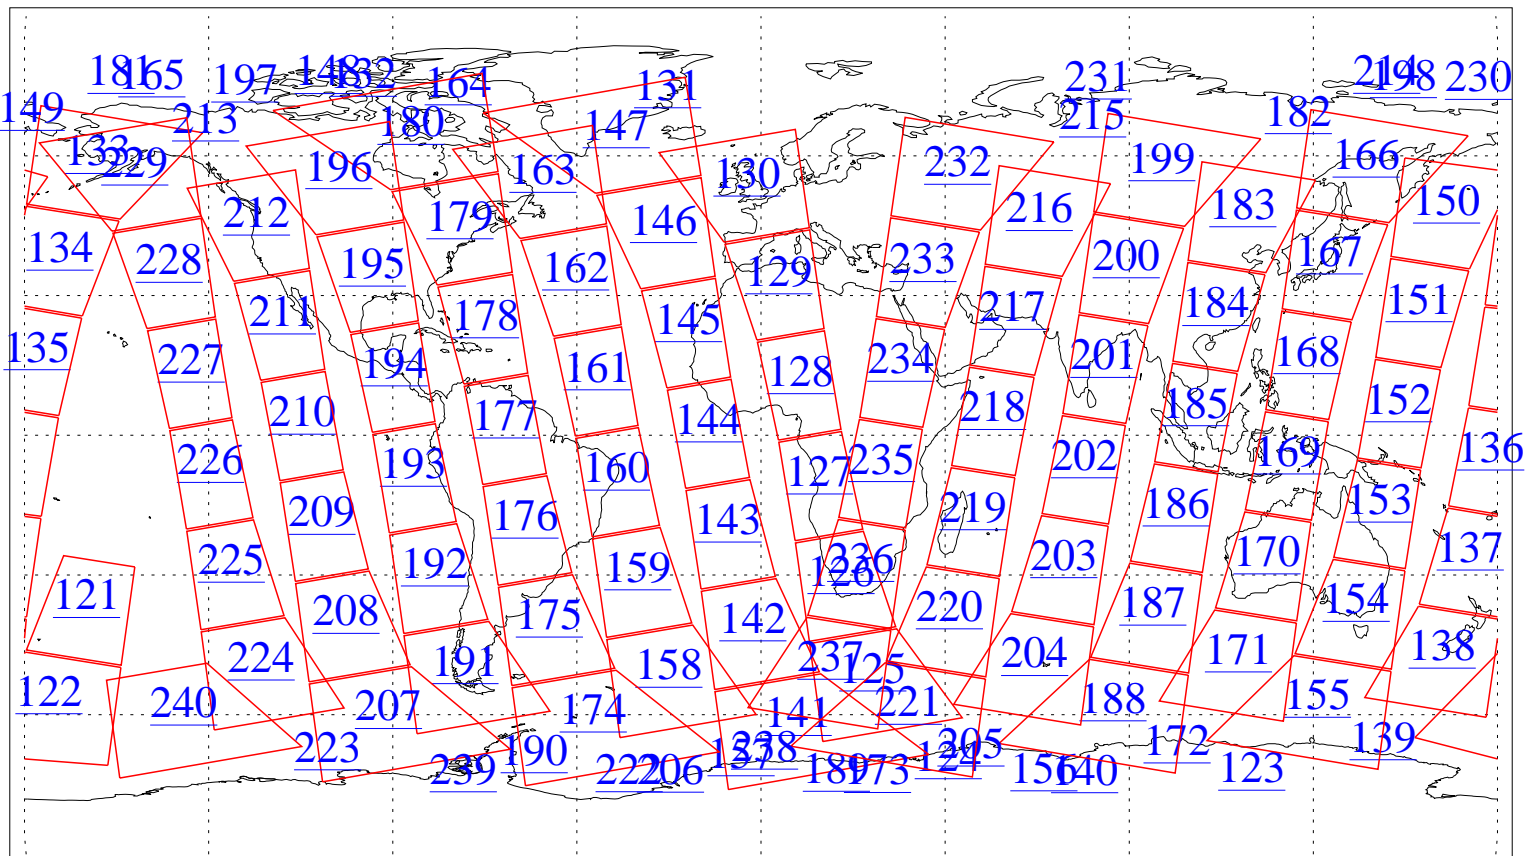

L1B Availability  
AMSU Granules: 238  
HSB Granules: 0  
AIRS Granules: 0

26 Sep 2016  
DoY 270  
Aqua Day 5259  
Granules: 1 to 120

Granules: 121 to 240

Legend: AMSU Available, HSB Available, AIRS Available

L1B Availability  
AMSU Granules: 238  
HSB Granules: 0  
AIRS Granules: 0

26 Sep 2016  
DoY 270  
Aqua Day 5259

Ascending Granules

Descending Granules

Legend: AMSU Available, HSB Available, AIRS Available

L1B Availability  
 AMSU Granules: 238  
 HSB Granules: 0  
 AIRS Granules: 0

26 Sep 2016  
 DoY 270  
 Aqua Day 5259

Northern Hemisphere Granules

Southern Hemisphere Granules

Legend: AMSU Available, HSB Available, **AIRS Available**