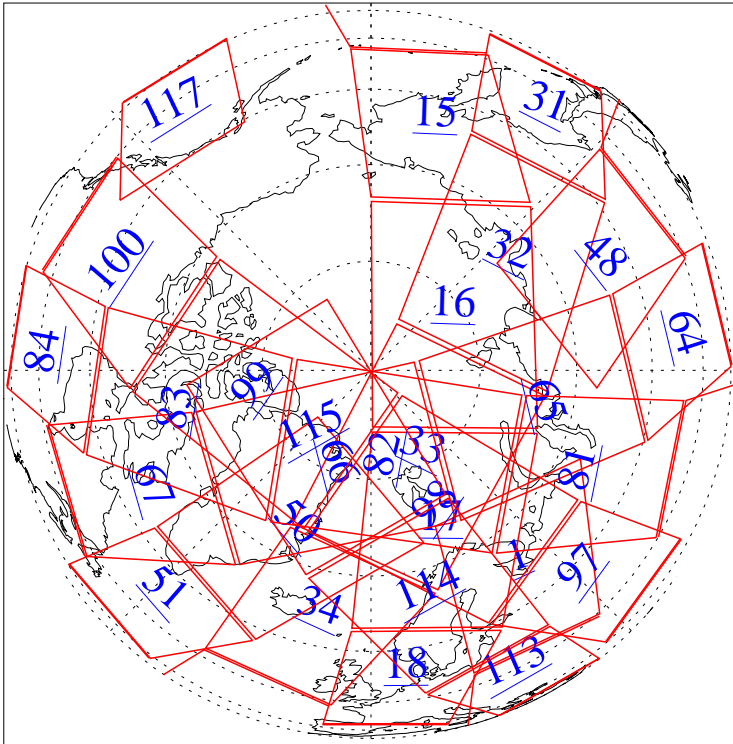

L1B Availability  
AMSU Granules: 238  
HSB Granules: 0  
AIRS Granules: 0

26 Sep 2016  
DoY 270  
Aqua Day 5259  
Granules: 1 to 120

Granules: 121 to 240

Legend: AMSU Available, HSB Available, AIRS Available

L1B Availability  
AMSU Granules: 238  
HSB Granules: 0  
AIRS Granules: 0

26 Sep 2016  
DoY 270  
Aqua Day 5259

Ascending Granules

Descending Granules

Legend: AMSU Available, HSB Available, AIRS Available

L1B Availability  
 AMSU Granules: 238  
 HSB Granules: 0  
 AIRS Granules: 0

26 Sep 2016  
 DoY 270  
 Aqua Day 5259

Northern Hemisphere Granules

Southern Hemisphere Granules

Legend: AMSU Available, HSB Available, **AIRS Available**