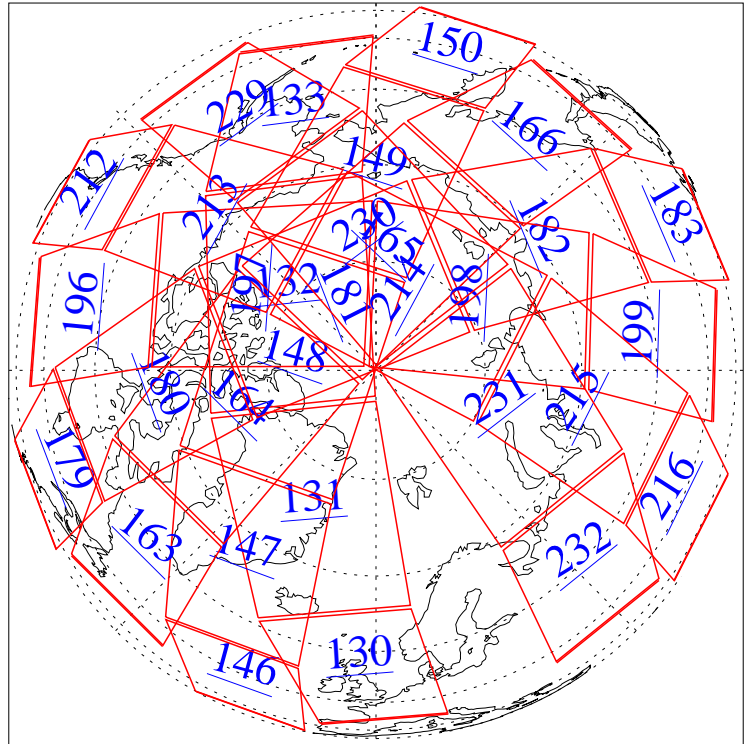

L1B Availability  
AMSU Granules: 238  
HSB Granules: 0  
AIRS Granules: 0

26 Sep 2016  
DoY 270  
Aqua Day 5259

Ascending Granules

Descending Granules

Legend: AMSU Available, HSB Available, AIRS Available

L1B Availability  
 AMSU Granules: 238  
 HSB Granules: 0  
 AIRS Granules: 0

26 Sep 2016  
 DoY 270  
 Aqua Day 5259

Northern Hemisphere Granules

Southern Hemisphere Granules

Legend: AMSU Available, HSB Available, **AIRS Available**