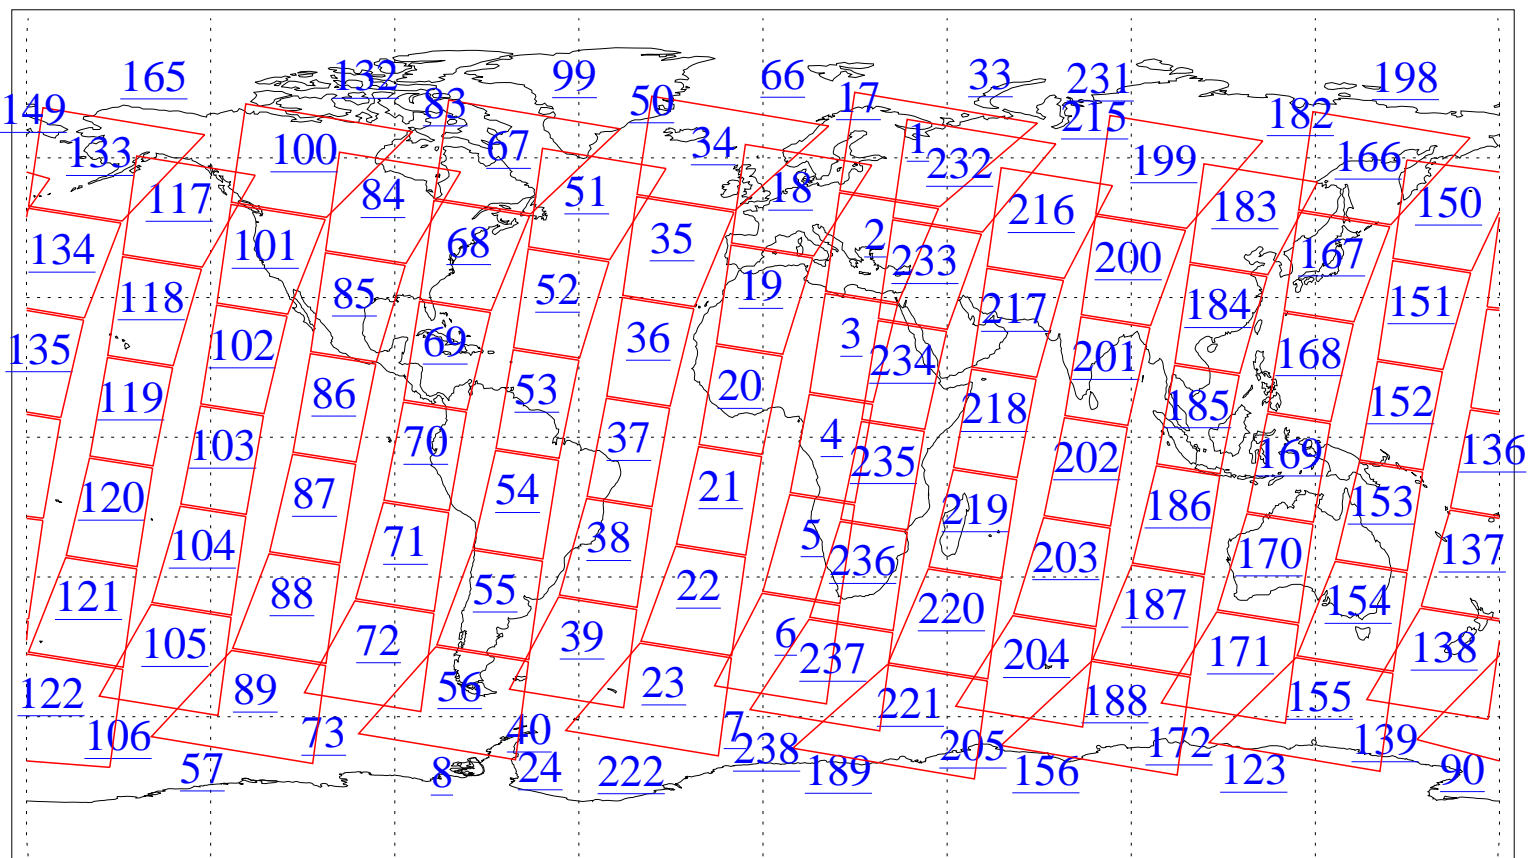

L1B Availability  
AMSU Granules: 238  
HSB Granules: 0  
AIRS Granules: 0

26 Sep 2016  
DoY 270  
Aqua Day 5259  
Granules: 1 to 120

Granules: 121 to 240

Legend: AMSU Available, HSB Available, AIRS Available

L1B Availability  
AMSU Granules: 238  
HSB Granules: 0  
AIRS Granules: 0

26 Sep 2016  
DoY 270  
Aqua Day 5259

Ascending Granules

Descending Granules

Legend: AMSU Available, HSB Available, AIRS Available

L1B Availability  
 AMSU Granules: 238  
 HSB Granules: 0  
 AIRS Granules: 0

26 Sep 2016  
 DoY 270  
 Aqua Day 5259

Northern Hemisphere Granules

Southern Hemisphere Granules

Legend: AMSU Available, HSB Available, **AIRS Available**