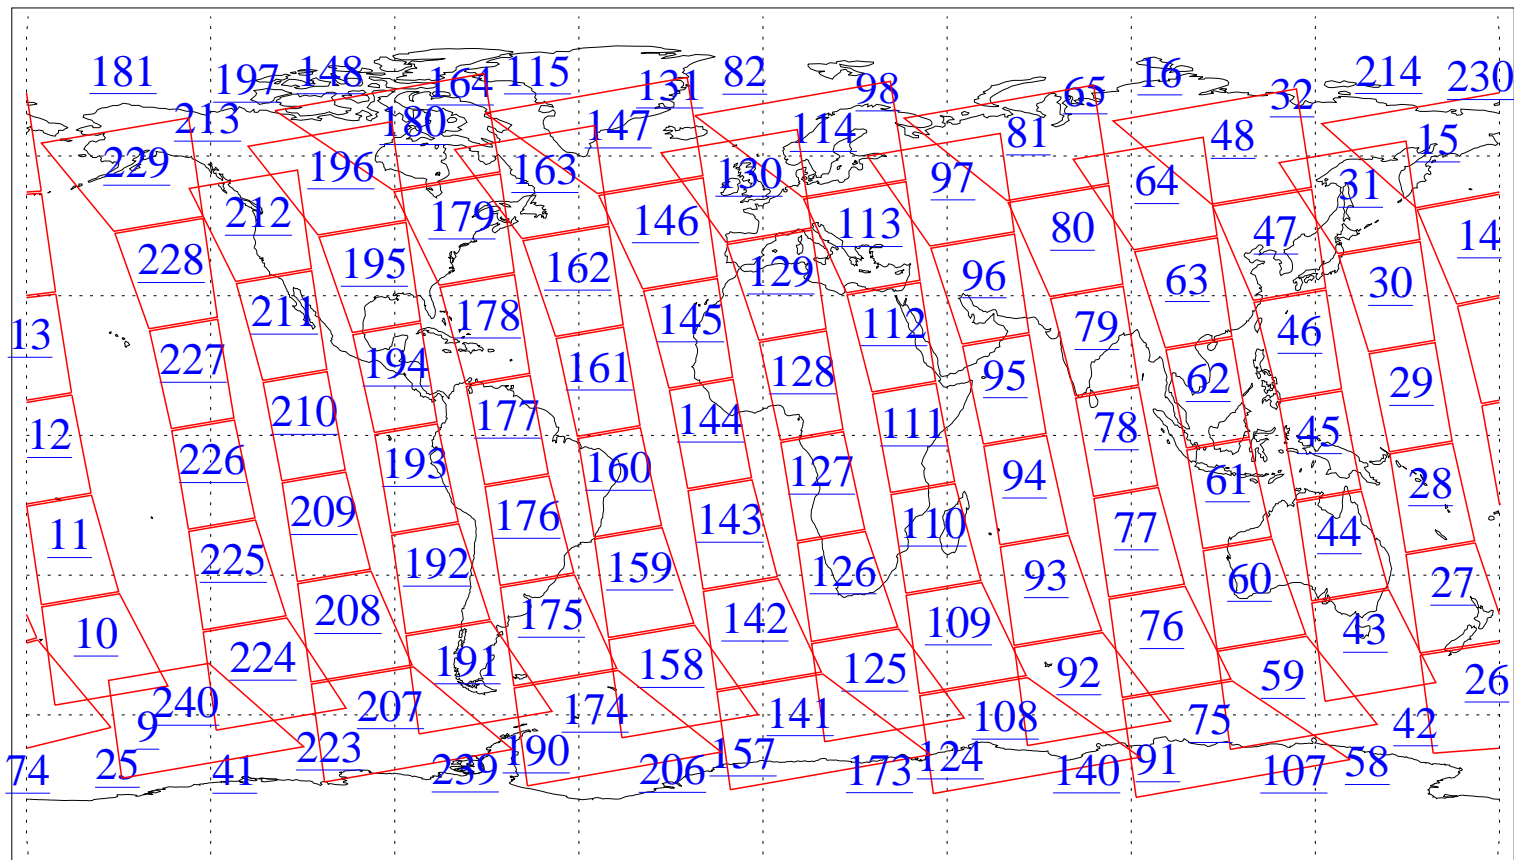

L1B Availability  
AMSU Granules: 238  
HSB Granules: 0  
AIRS Granules: 0

26 Sep 2016  
DoY 270  
Aqua Day 5259  
Granules: 1 to 120

Granules: 121 to 240

Legend: AMSU Available, HSB Available, AIRS Available

L1B Availability  
AMSU Granules: 238  
HSB Granules: 0  
AIRS Granules: 0

26 Sep 2016  
DoY 270  
Aqua Day 5259

Ascending Granules

Descending Granules

Legend: AMSU Available, HSB Available, AIRS Available