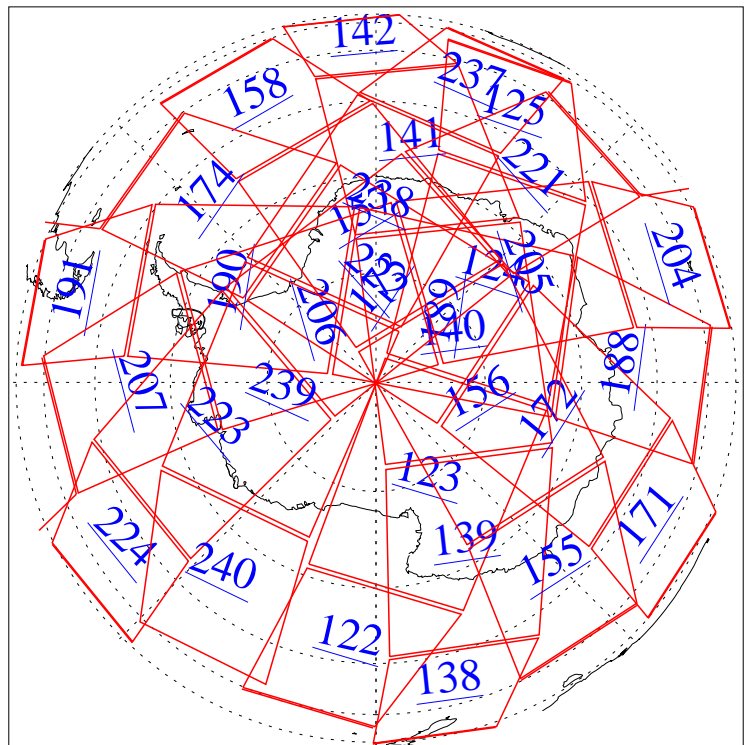

L1B Availability  
AMSU Granules: 238  
HSB Granules: 0  
AIRS Granules: 0

26 Sep 2016  
DoY 270  
Aqua Day 5259  
Granules: 1 to 120

Granules: 121 to 240

Legend: AMSU Available, HSB Available, AIRS Available

L1B Availability  
AMSU Granules: 238  
HSB Granules: 0  
AIRS Granules: 0

26 Sep 2016  
DoY 270  
Aqua Day 5259

Ascending Granules

Descending Granules

Legend: AMSU Available, HSB Available, AIRS Available

L1B Availability  
 AMSU Granules: 238  
 HSB Granules: 0  
 AIRS Granules: 0

26 Sep 2016  
 DoY 270  
 Aqua Day 5259

Northern Hemisphere Granules

Southern Hemisphere Granules

Legend: AMSU Available, HSB Available, **AIRS Available**