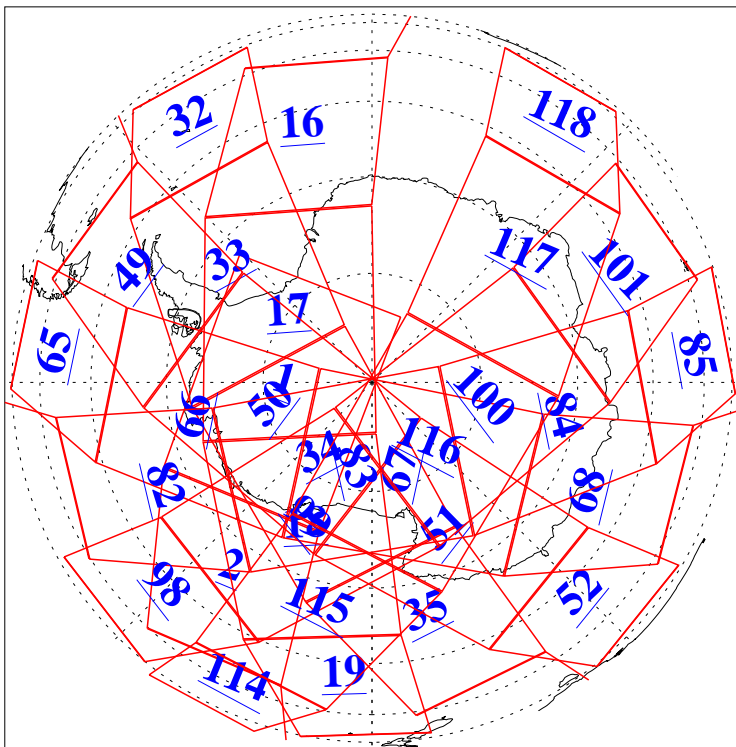

L1B Availability  
AMSU Granules: 239  
HSB Granules: 0  
AIRS Granules: 156

25 Sep 2016  
DoY 269  
Aqua Day 5258  
Granules: 1 to 120

Granules: 121 to 240

Legend: AMSU Available, HSB Available, AIRS Available

L1B Availability  
AMSU Granules: 239  
HSB Granules: 0  
AIRS Granules: 156

25 Sep 2016  
DoY 269  
Aqua Day 5258  
Ascending Granules

Descending Granules

Legend: AMSU Available, HSB Available, AIRS Available

L1B Availability  
 AMSU Granules: 239  
 HSB Granules: 0  
 AIRS Granules: 156

25 Sep 2016  
 DoY 269  
 Aqua Day 5258

Northern Hemisphere Granules

Southern Hemisphere Granules

Legend: AMSU Available, HSB Available, AIRS Available