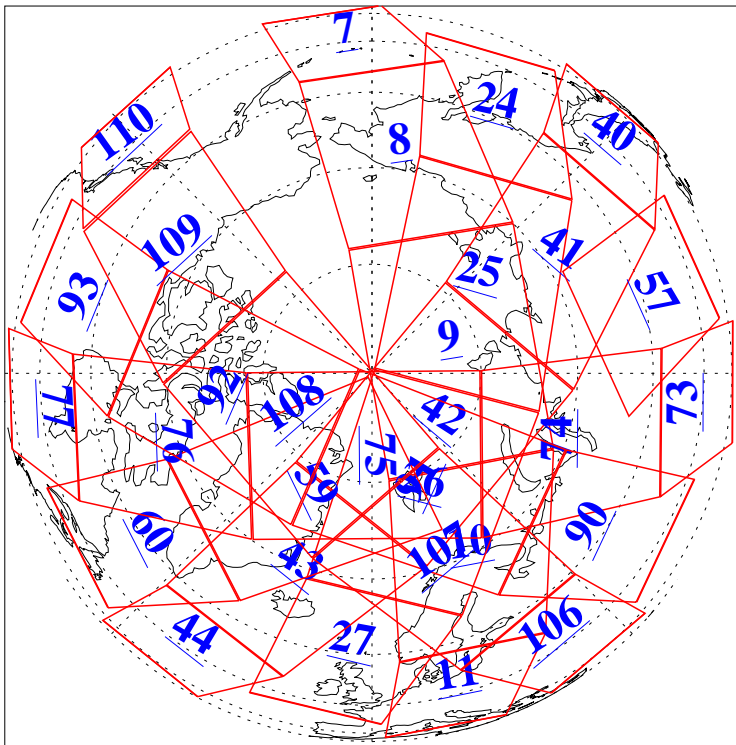

L1B Availability  
AMSU Granules: 239  
HSB Granules: 0  
AIRS Granules: 156

25 Sep 2016  
DoY 269  
Aqua Day 5258  
Granules: 1 to 120

Granules: 121 to 240

Legend: AMSU Available, HSB Available, AIRS Available

L1B Availability  
AMSU Granules: 239  
HSB Granules: 0  
AIRS Granules: 156

25 Sep 2016  
DoY 269  
Aqua Day 5258  
Ascending Granules

Descending Granules

Legend: AMSU Available, HSB Available, AIRS Available

L1B Availability  
 AMSU Granules: 239  
 HSB Granules: 0  
 AIRS Granules: 156

25 Sep 2016  
 DoY 269  
 Aqua Day 5258

Northern Hemisphere Granules

Southern Hemisphere Granules

Legend: AMSU Available, HSB Available, AIRS Available