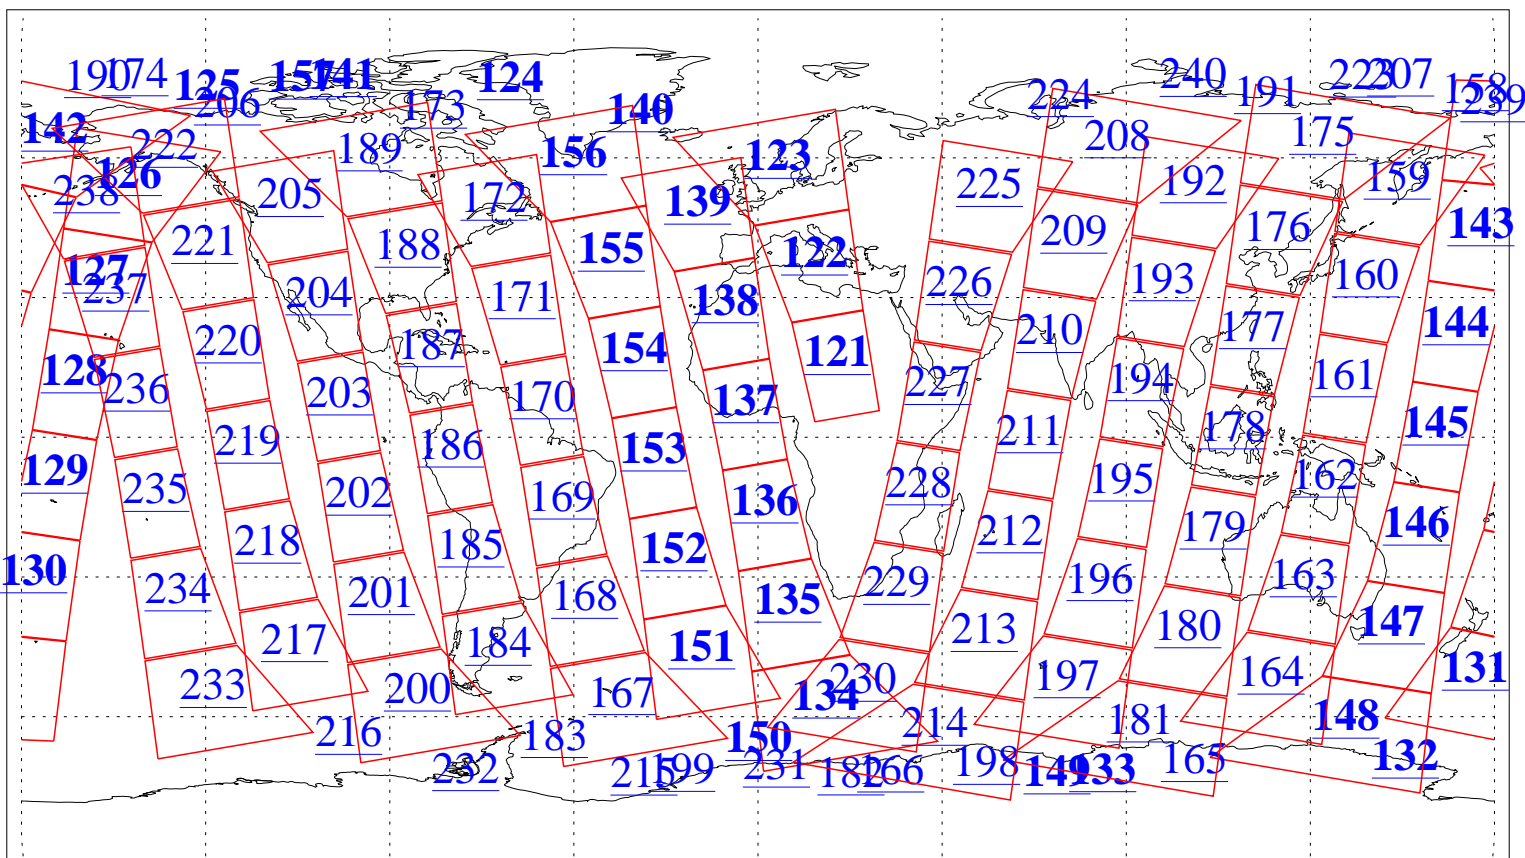

L1B Availability  
AMSU Granules: 239  
HSB Granules: 0  
AIRS Granules: 156

25 Sep 2016  
DoY 269  
Aqua Day 5258  
Granules: 1 to 120

Granules: 121 to 240

Legend: AMSU Available, HSB Available, AIRS Available

L1B Availability  
AMSU Granules: 239  
HSB Granules: 0  
AIRS Granules: 156

25 Sep 2016  
DoY 269  
Aqua Day 5258  
Ascending Granules

Descending Granules

Legend: AMSU Available, HSB Available, AIRS Available

L1B Availability  
 AMSU Granules: 239  
 HSB Granules: 0  
 AIRS Granules: 156

25 Sep 2016  
 DoY 269  
 Aqua Day 5258

Northern Hemisphere Granules

Southern Hemisphere Granules

Legend: AMSU Available, HSB Available, AIRS Available