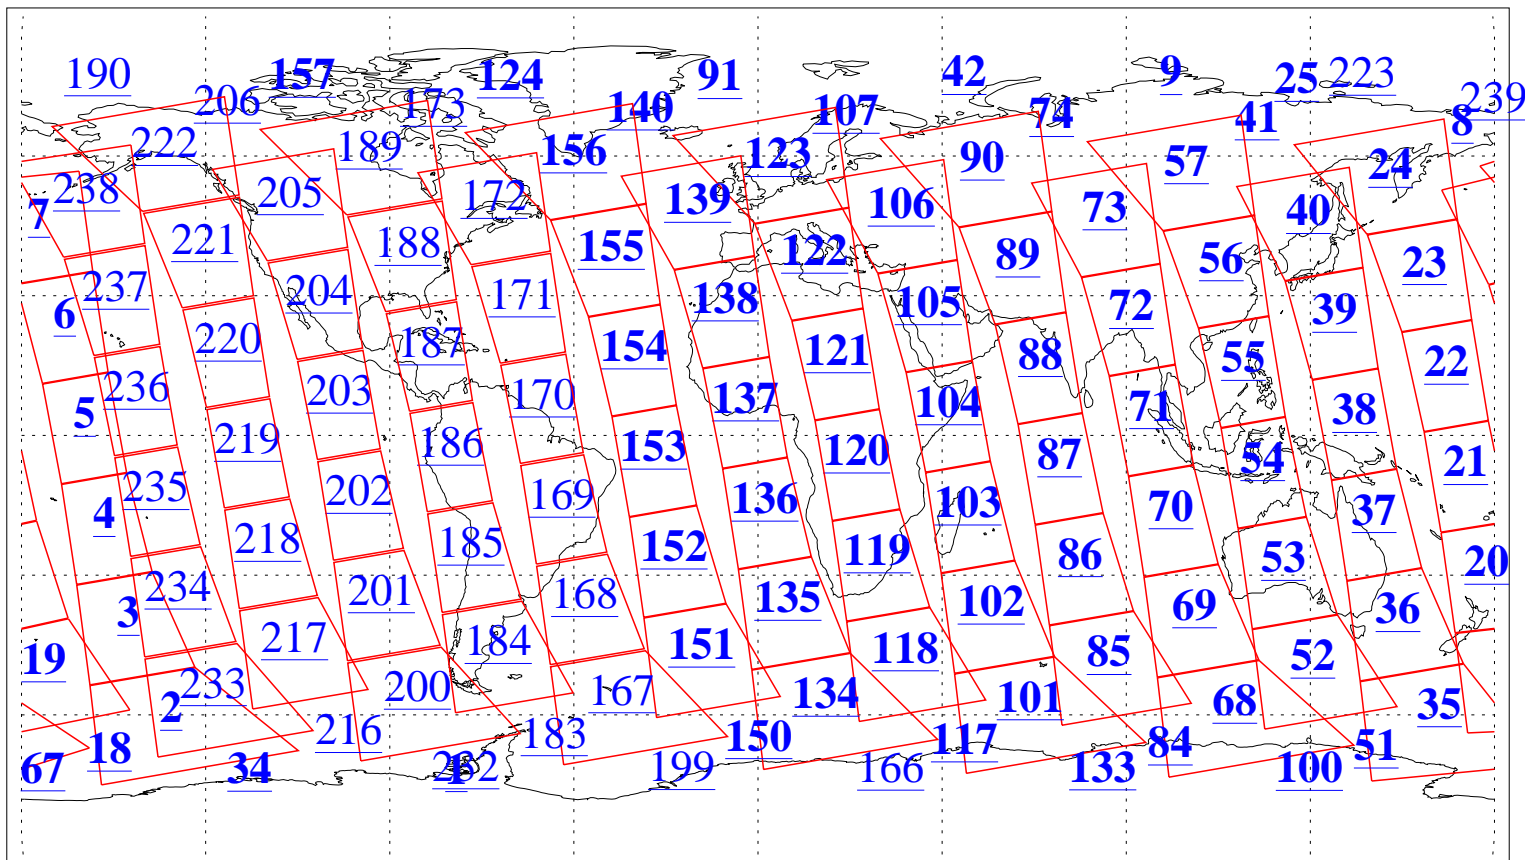

L1B Availability  
AMSU Granules: 239  
HSB Granules: 0  
AIRS Granules: 156

25 Sep 2016  
DoY 269  
Aqua Day 5258  
Granules: 1 to 120

Granules: 121 to 240

Legend: AMSU Available, HSB Available, AIRS Available

L1B Availability  
AMSU Granules: 239  
HSB Granules: 0  
AIRS Granules: 156

25 Sep 2016  
DoY 269  
Aqua Day 5258  
Ascending Granules

Descending Granules

Legend: AMSU Available, HSB Available, AIRS Available

L1B Availability  
 AMSU Granules: 239  
 HSB Granules: 0  
 AIRS Granules: 156

25 Sep 2016  
 DoY 269  
 Aqua Day 5258

Northern Hemisphere Granules

Southern Hemisphere Granules

Legend: AMSU Available, HSB Available, AIRS Available