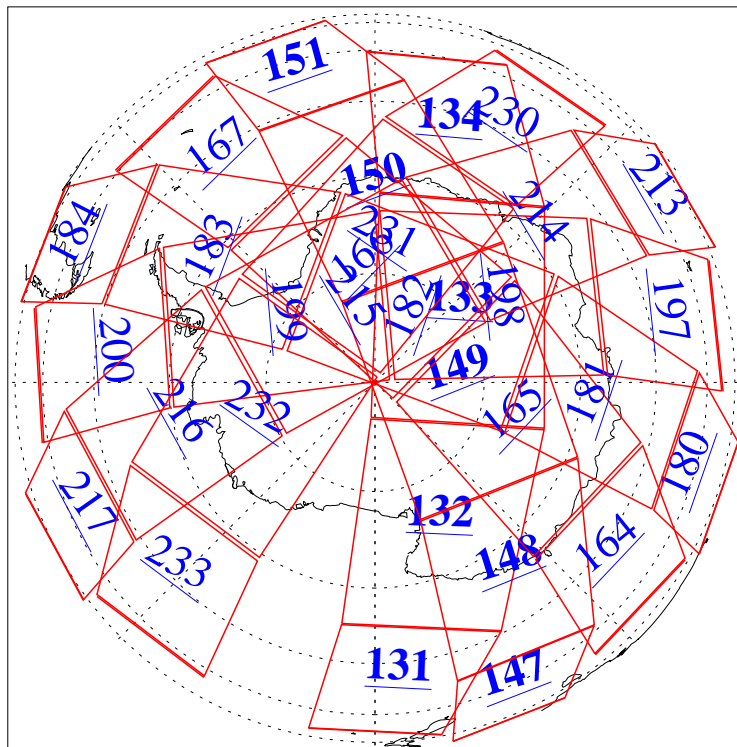

L1B Availability  
AMSU Granules: 239  
HSB Granules: 0  
AIRS Granules: 156

25 Sep 2016  
DoY 269  
Aqua Day 5258  
Granules: 1 to 120

Granules: 121 to 240

Legend: AMSU Available, HSB Available, AIRS Available

L1B Availability  
AMSU Granules: 239  
HSB Granules: 0  
AIRS Granules: 156

25 Sep 2016  
DoY 269  
Aqua Day 5258  
Ascending Granules

Descending Granules

Legend: AMSU Available, HSB Available, AIRS Available

L1B Availability  
 AMSU Granules: 239  
 HSB Granules: 0  
 AIRS Granules: 156

25 Sep 2016  
 DoY 269  
 Aqua Day 5258

Northern Hemisphere Granules

Southern Hemisphere Granules

Legend: AMSU Available, HSB Available, AIRS Available