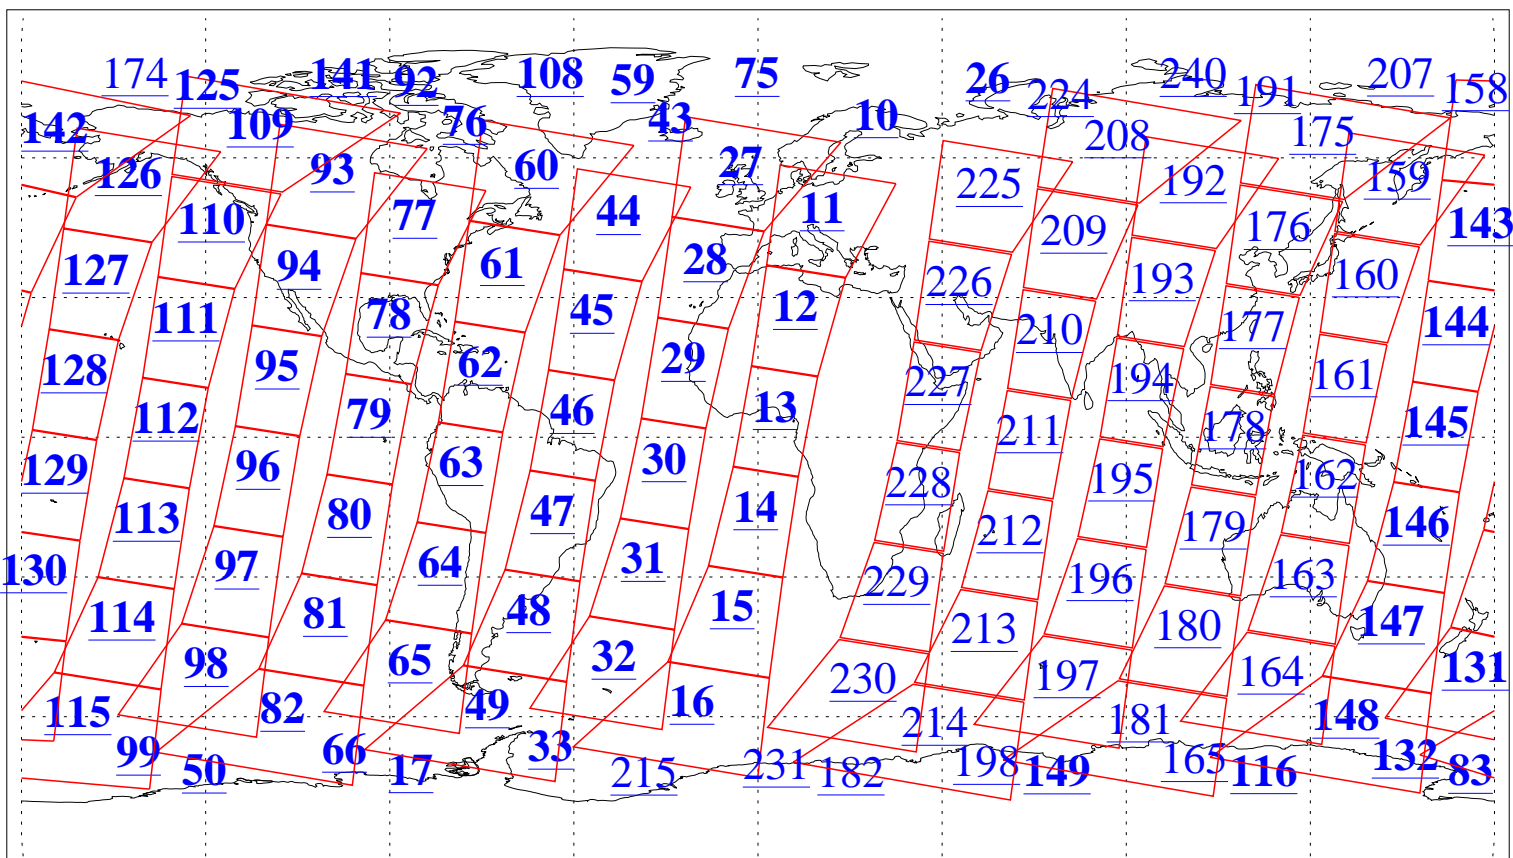

L1B Availability  
AMSU Granules: 239  
HSB Granules: 0  
AIRS Granules: 156

25 Sep 2016  
DoY 269  
Aqua Day 5258  
Granules: 1 to 120

Granules: 121 to 240

Legend: AMSU Available, HSB Available, AIRS Available

L1B Availability  
AMSU Granules: 239  
HSB Granules: 0  
AIRS Granules: 156

25 Sep 2016  
DoY 269  
Aqua Day 5258  
Ascending Granules

Descending Granules

Legend: AMSU Available, HSB Available, AIRS Available

L1B Availability  
 AMSU Granules: 239  
 HSB Granules: 0  
 AIRS Granules: 156

25 Sep 2016  
 DoY 269  
 Aqua Day 5258

Northern Hemisphere Granules

Southern Hemisphere Granules

Legend: AMSU Available, HSB Available, AIRS Available