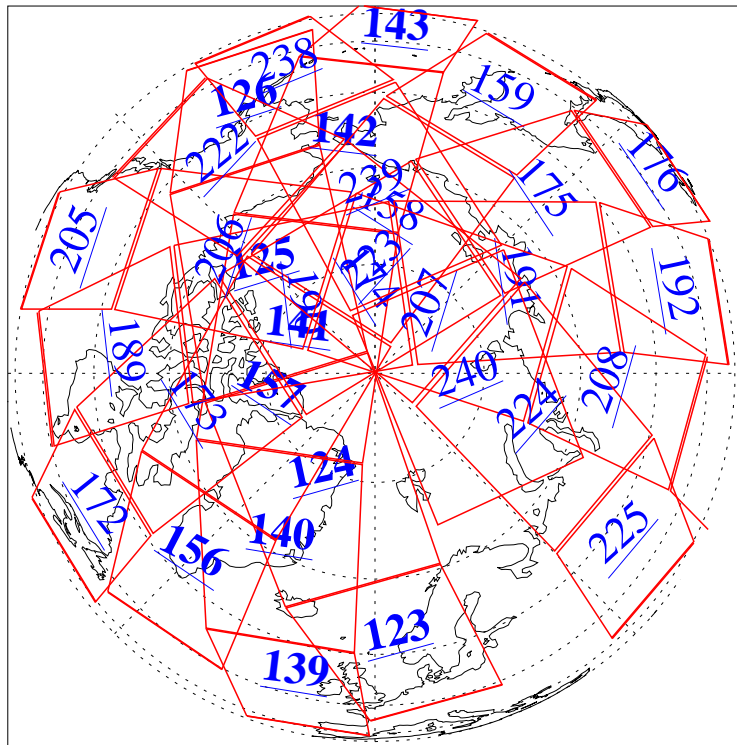

L1B Availability  
AMSU Granules: 239  
HSB Granules: 0  
AIRS Granules: 156

25 Sep 2016  
DoY 269  
Aqua Day 5258  
Granules: 1 to 120

Granules: 121 to 240

Legend: AMSU Available, HSB Available, AIRS Available

L1B Availability  
AMSU Granules: 239  
HSB Granules: 0  
AIRS Granules: 156

25 Sep 2016  
DoY 269  
Aqua Day 5258  
Ascending Granules

Descending Granules

Legend: AMSU Available, HSB Available, AIRS Available

L1B Availability  
 AMSU Granules: 239  
 HSB Granules: 0  
 AIRS Granules: 156

25 Sep 2016  
 DoY 269  
 Aqua Day 5258

Northern Hemisphere Granules

Southern Hemisphere Granules

Legend: AMSU Available, HSB Available, AIRS Available