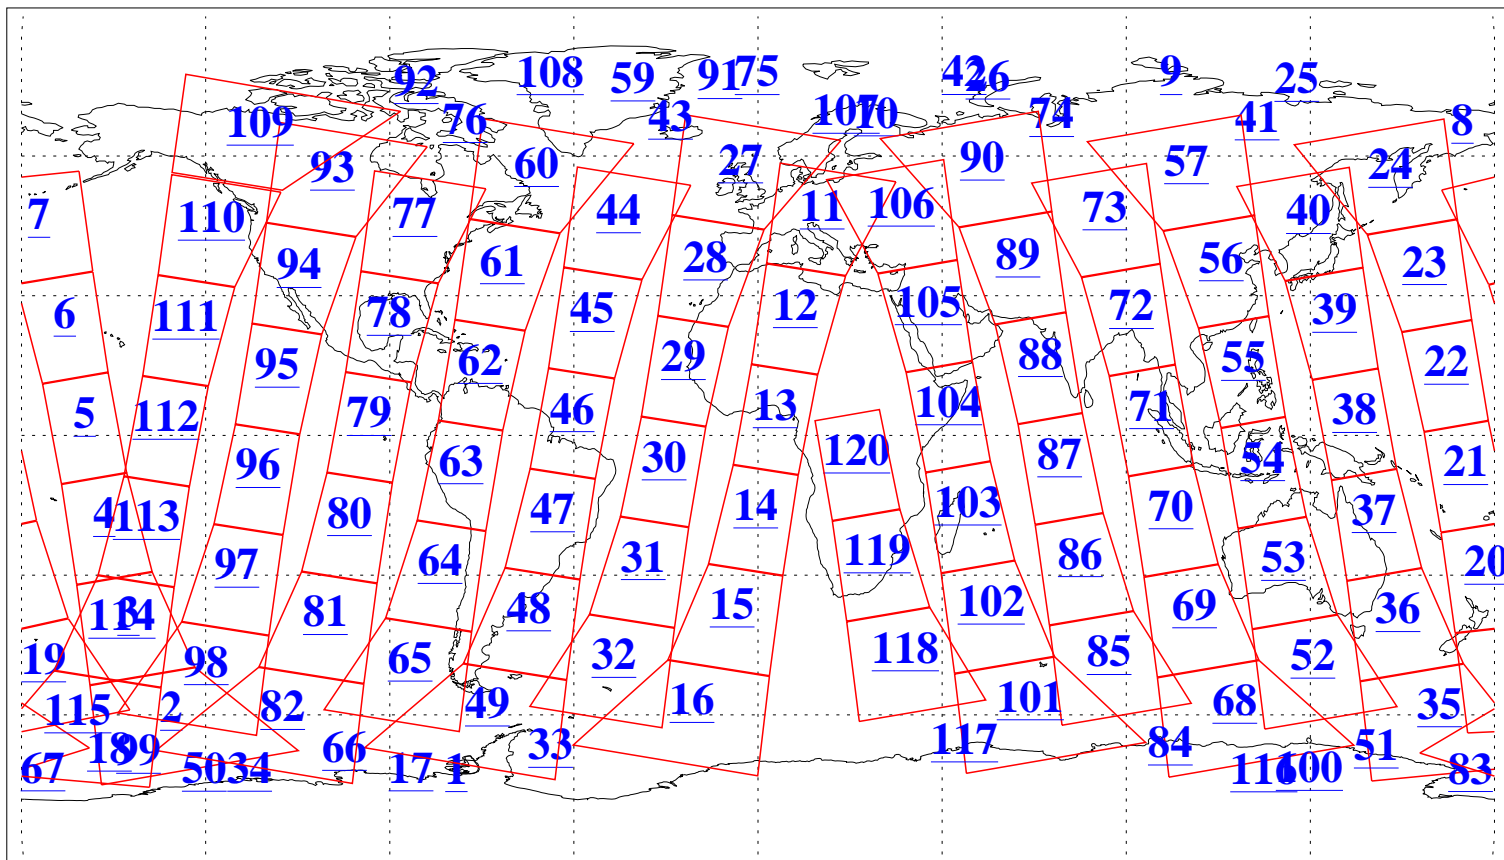

L1B Availability  
AMSU Granules: 239  
HSB Granules: 0  
AIRS Granules: 156

25 Sep 2016  
DoY 269  
Aqua Day 5258  
Granules: 1 to 120

Granules: 121 to 240

Legend: AMSU Available, HSB Available, AIRS Available

L1B Availability  
AMSU Granules: 239  
HSB Granules: 0  
AIRS Granules: 156

25 Sep 2016  
DoY 269  
Aqua Day 5258  
Ascending Granules

Descending Granules

Legend: AMSU Available, HSB Available, AIRS Available

L1B Availability  
 AMSU Granules: 239  
 HSB Granules: 0  
 AIRS Granules: 156

25 Sep 2016  
 DoY 269  
 Aqua Day 5258

Northern Hemisphere Granules

Southern Hemisphere Granules

Legend: AMSU Available, HSB Available, AIRS Available