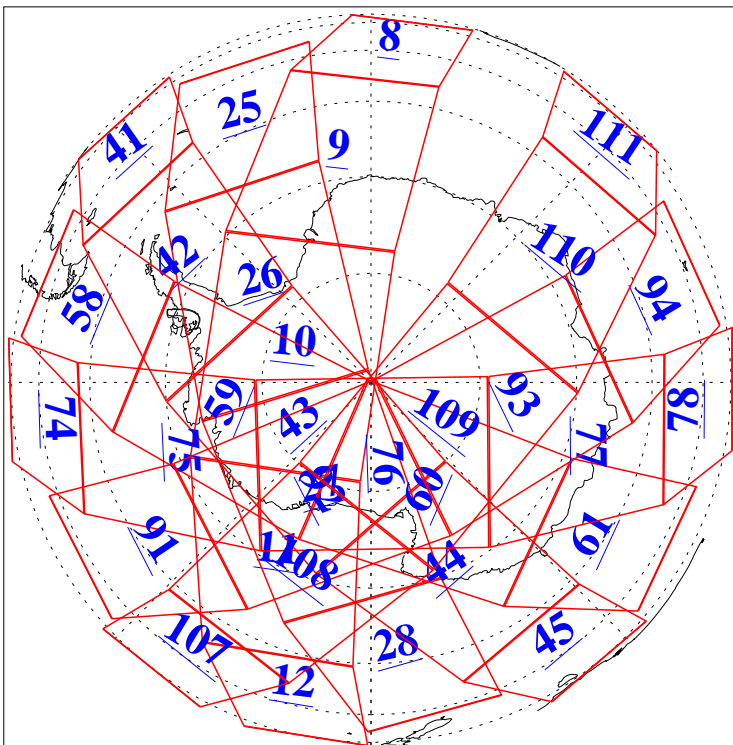

L1B Availability
AMSU Granules: 240
HSB Granules: 0
AIRS Granules: 240

24 Sep 2016
DoY 268
Aqua Day 5257
Granules: 1 to 120

Granules: 121 to 240

Legend: AMSU Available, HSB Available, AIRS Available

L1B Availability
AMSU Granules: 240
HSB Granules: 0
AIRS Granules: 240

24 Sep 2016
DoY 268
Aqua Day 5257

Ascending Granules

Descending Granules

Legend: AMSU Available, HSB Available, AIRS Available

L1B Availability
AMSU Granules: 240
HSB Granules: 0
AIRS Granules: 240

24 Sep 2016
DoY 268
Aqua Day 5257

Northern Hemisphere Granules

Southern Hemisphere Granules

Legend: AMSU Available, HSB Available, AIRS Available