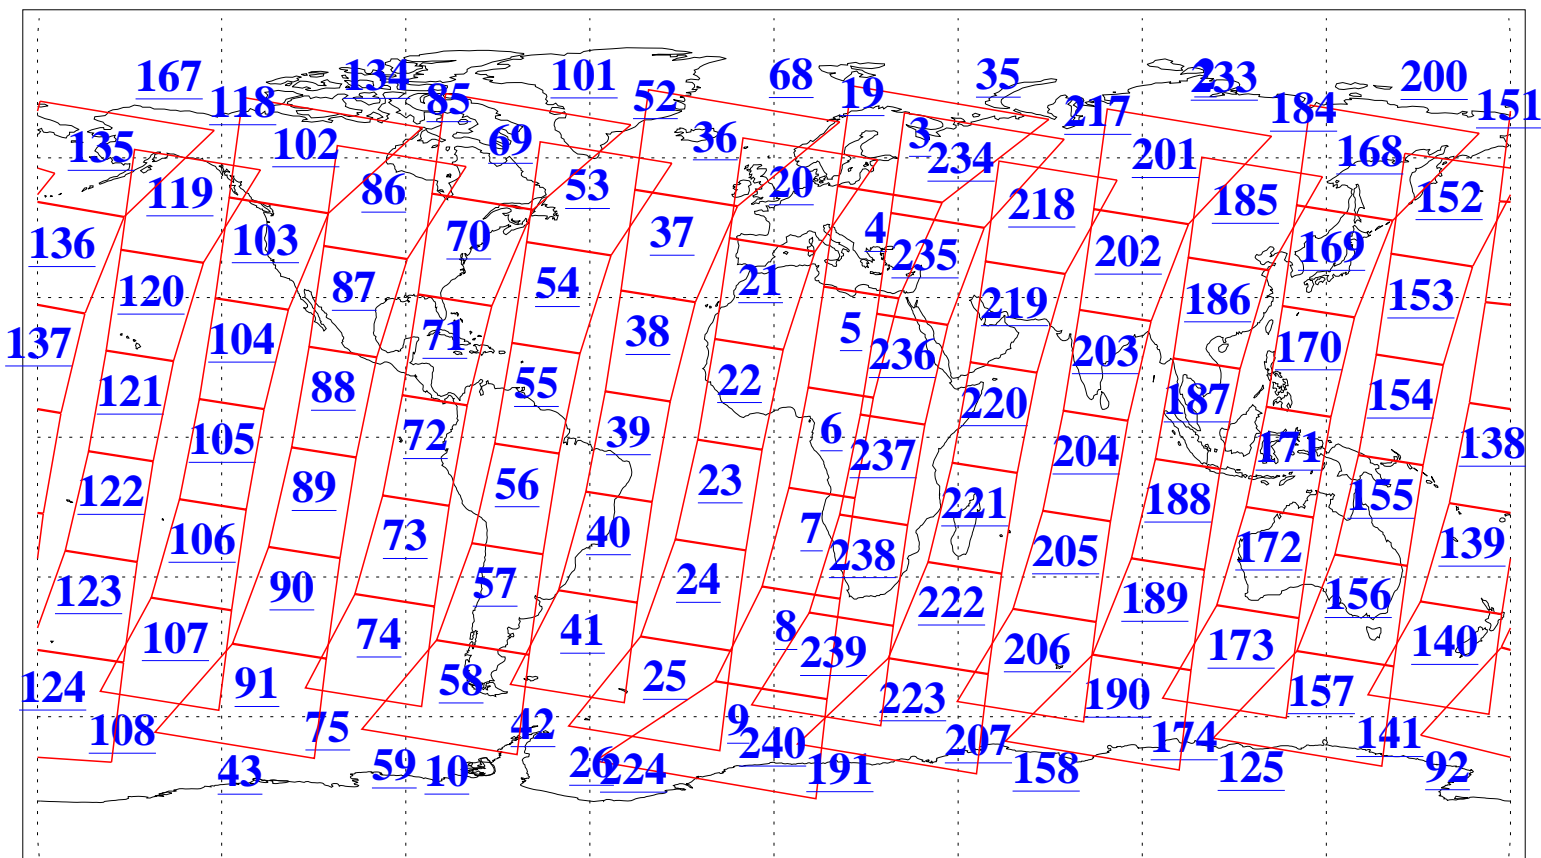

L1B Availability
AMSU Granules: 240
HSB Granules: 0
AIRS Granules: 240

24 Sep 2016
DoY 268
Aqua Day 5257
Granules: 1 to 120

Granules: 121 to 240

Legend: AMSU Available, HSB Available, AIRS Available

L1B Availability
AMSU Granules: 240
HSB Granules: 0
AIRS Granules: 240

24 Sep 2016
DoY 268
Aqua Day 5257

Ascending Granules

Descending Granules

Legend: AMSU Available, HSB Available, AIRS Available

L1B Availability
AMSU Granules: 240
HSB Granules: 0
AIRS Granules: 240

24 Sep 2016
DoY 268
Aqua Day 5257

Northern Hemisphere Granules

Southern Hemisphere Granules

Legend: AMSU Available, HSB Available, AIRS Available