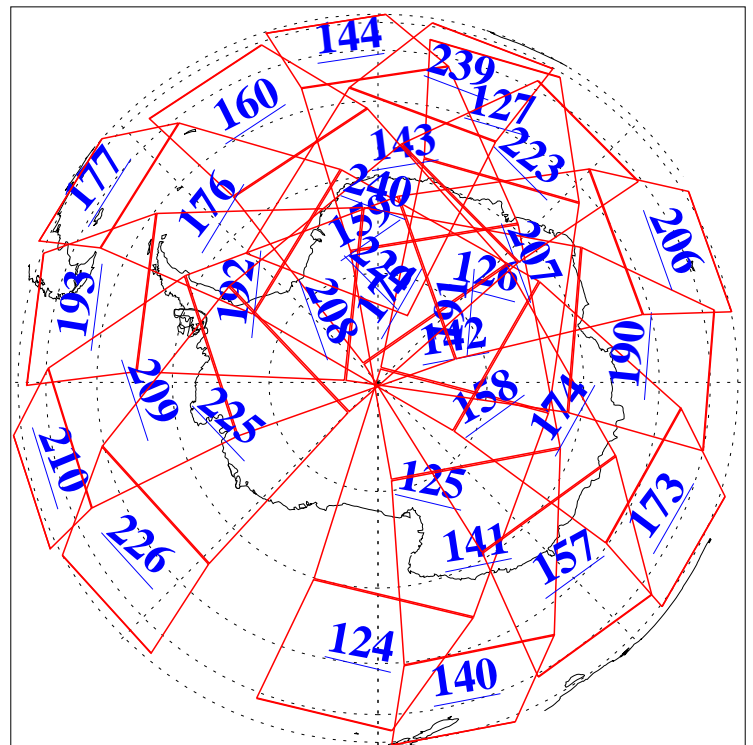

L1B Availability
AMSU Granules: 240
HSB Granules: 0
AIRS Granules: 240

24 Sep 2016
DoY 268
Aqua Day 5257
Granules: 1 to 120

Granules: 121 to 240

Legend: AMSU Available, HSB Available, AIRS Available

L1B Availability
AMSU Granules: 240
HSB Granules: 0
AIRS Granules: 240

24 Sep 2016
DoY 268
Aqua Day 5257

Ascending Granules

Descending Granules

Legend: AMSU Available, HSB Available, AIRS Available

L1B Availability
AMSU Granules: 240
HSB Granules: 0
AIRS Granules: 240

24 Sep 2016
DoY 268
Aqua Day 5257

Northern Hemisphere Granules

Southern Hemisphere Granules

Legend: AMSU Available, HSB Available, AIRS Available