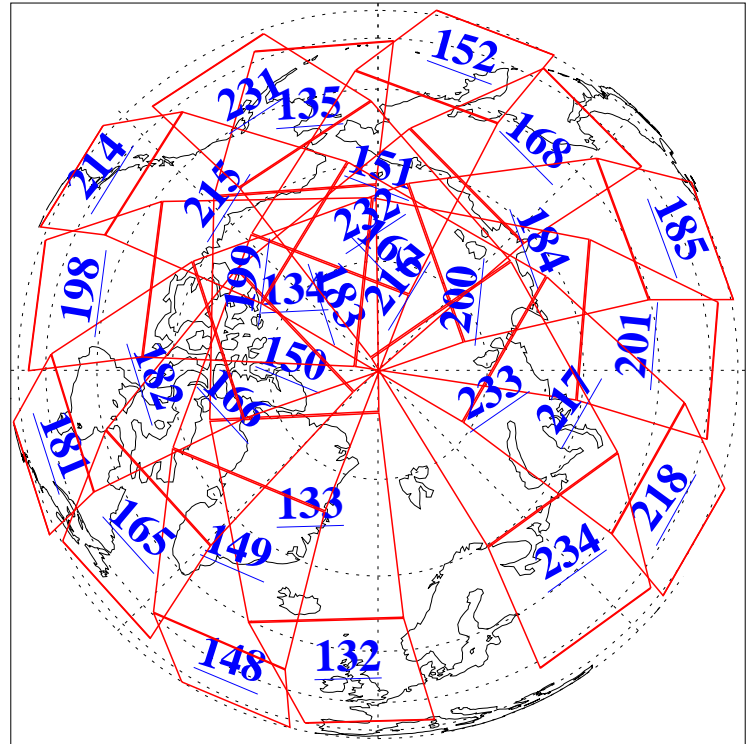

L1B Availability
AMSU Granules: 240
HSB Granules: 0
AIRS Granules: 240

24 Sep 2016
DoY 268
Aqua Day 5257
Granules: 1 to 120

Granules: 121 to 240

Legend: AMSU Available, HSB Available, AIRS Available

L1B Availability
AMSU Granules: 240
HSB Granules: 0
AIRS Granules: 240

24 Sep 2016
DoY 268
Aqua Day 5257

Ascending Granules

Descending Granules

Legend: AMSU Available, HSB Available, AIRS Available

L1B Availability
AMSU Granules: 240
HSB Granules: 0
AIRS Granules: 240

24 Sep 2016
DoY 268
Aqua Day 5257

Northern Hemisphere Granules

Southern Hemisphere Granules

Legend: AMSU Available, HSB Available, AIRS Available