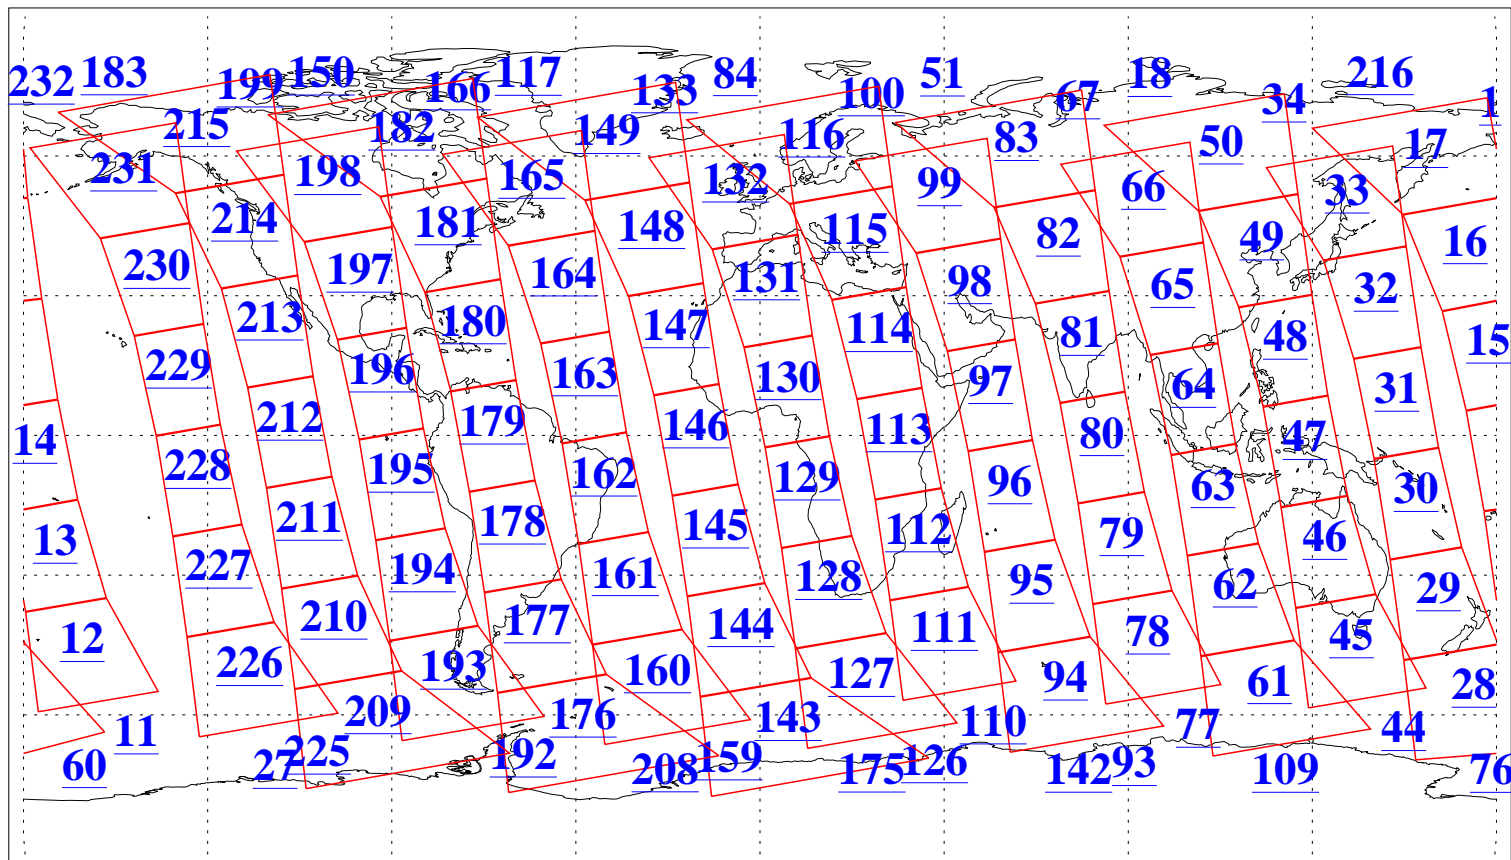

L1B Availability
AMSU Granules: 240
HSB Granules: 0
AIRS Granules: 240

24 Sep 2016
DoY 268
Aqua Day 5257
Granules: 1 to 120

Granules: 121 to 240

Legend: AMSU Available, HSB Available, AIRS Available

L1B Availability
AMSU Granules: 240
HSB Granules: 0
AIRS Granules: 240

24 Sep 2016
DoY 268
Aqua Day 5257

Ascending Granules

Descending Granules

Legend: AMSU Available, HSB Available, AIRS Available

L1B Availability
AMSU Granules: 240
HSB Granules: 0
AIRS Granules: 240

24 Sep 2016
DoY 268
Aqua Day 5257

Northern Hemisphere Granules

Southern Hemisphere Granules

Legend: AMSU Available, HSB Available, AIRS Available