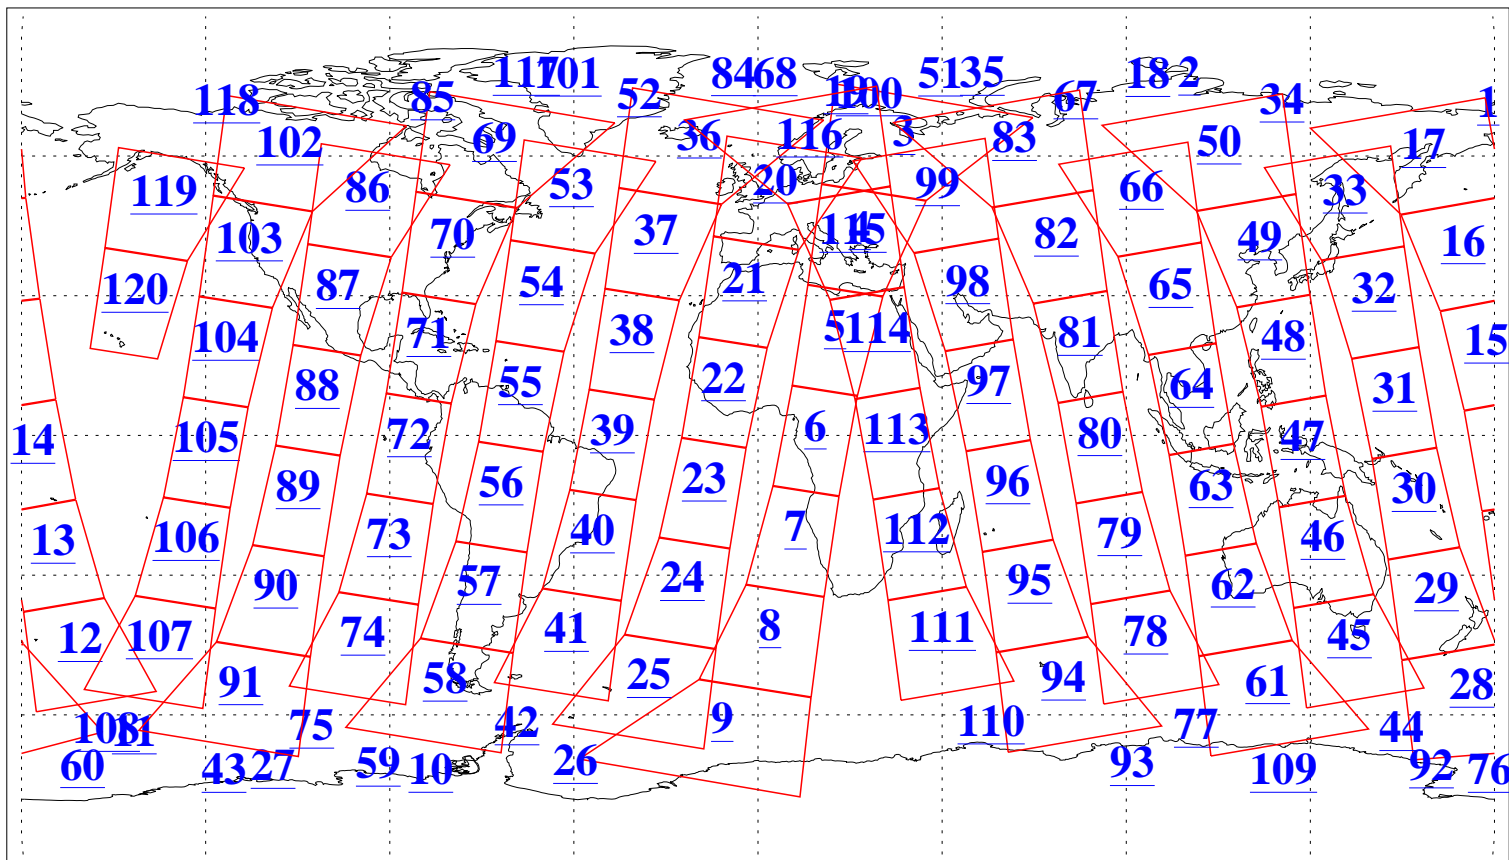

L1B Availability
AMSU Granules: 240
HSB Granules: 0
AIRS Granules: 240

24 Sep 2016
DoY 268
Aqua Day 5257
Granules: 1 to 120

Granules: 121 to 240

Legend: AMSU Available, HSB Available, AIRS Available

L1B Availability
AMSU Granules: 240
HSB Granules: 0
AIRS Granules: 240

24 Sep 2016
DoY 268
Aqua Day 5257

Ascending Granules

Descending Granules

Legend: AMSU Available, HSB Available, AIRS Available

L1B Availability
AMSU Granules: 240
HSB Granules: 0
AIRS Granules: 240

24 Sep 2016
DoY 268
Aqua Day 5257

Northern Hemisphere Granules

Southern Hemisphere Granules

Legend: AMSU Available, HSB Available, AIRS Available