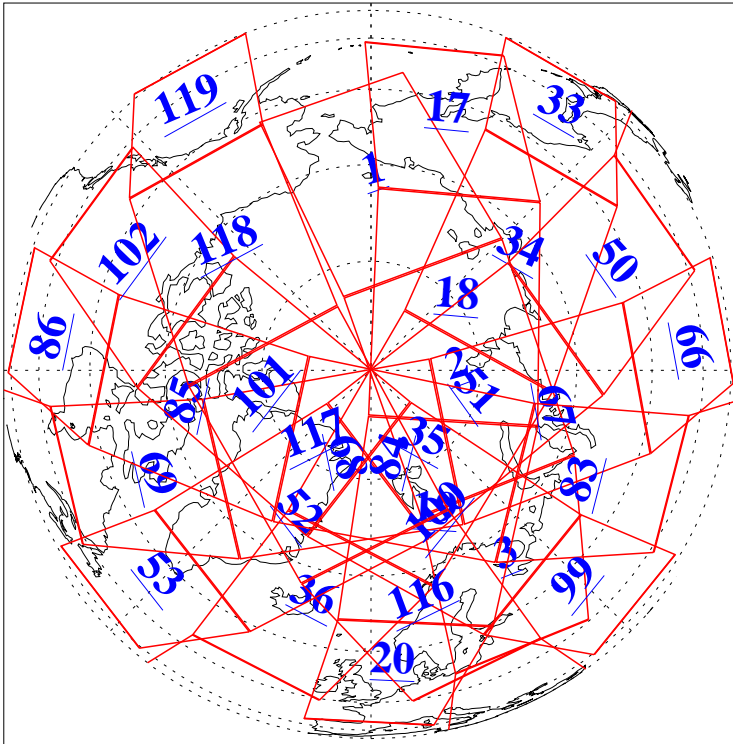

L1B Availability
AMSU Granules: 240
HSB Granules: 0
AIRS Granules: 240

24 Sep 2016
DoY 268
Aqua Day 5257
Granules: 1 to 120

Granules: 121 to 240

Legend: AMSU Available, HSB Available, AIRS Available

L1B Availability
AMSU Granules: 240
HSB Granules: 0
AIRS Granules: 240

24 Sep 2016
DoY 268
Aqua Day 5257

Ascending Granules

Descending Granules

Legend: AMSU Available, HSB Available, AIRS Available

L1B Availability
AMSU Granules: 240
HSB Granules: 0
AIRS Granules: 240

24 Sep 2016
DoY 268
Aqua Day 5257

Northern Hemisphere Granules

Southern Hemisphere Granules

Legend: AMSU Available, HSB Available, AIRS Available