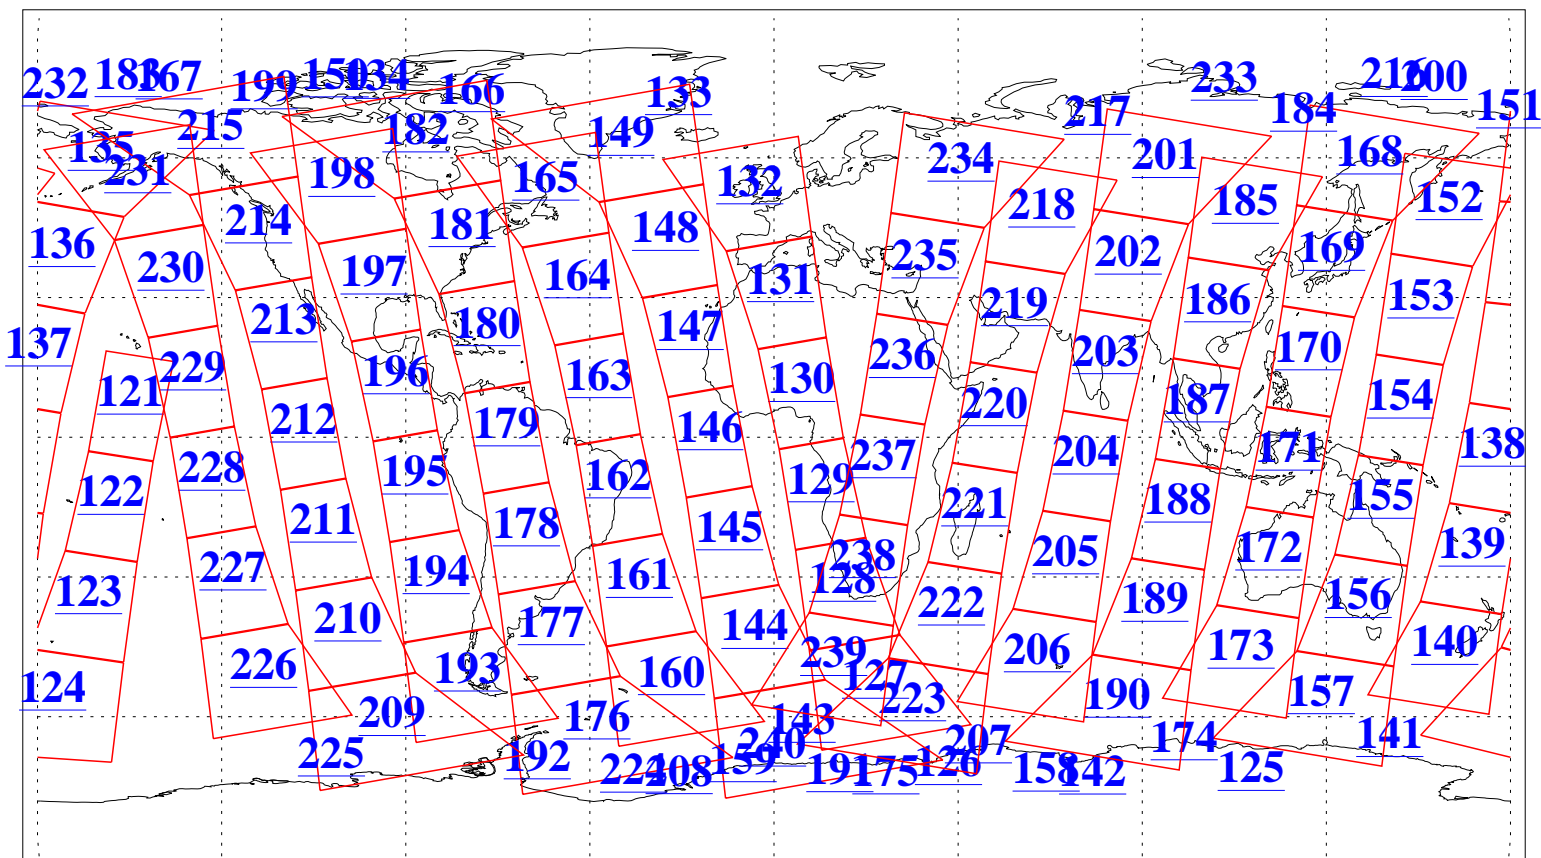

L1B Availability
AMSU Granules: 240
HSB Granules: 0
AIRS Granules: 240

24 Sep 2016
DoY 268
Aqua Day 5257
Granules: 1 to 120

Granules: 121 to 240

Legend: AMSU Available, HSB Available, AIRS Available

L1B Availability
AMSU Granules: 240
HSB Granules: 0
AIRS Granules: 240

24 Sep 2016
DoY 268
Aqua Day 5257

Ascending Granules

Descending Granules

Legend: AMSU Available, HSB Available, AIRS Available

L1B Availability
AMSU Granules: 240
HSB Granules: 0
AIRS Granules: 240

24 Sep 2016
DoY 268
Aqua Day 5257

Northern Hemisphere Granules

Southern Hemisphere Granules

Legend: AMSU Available, HSB Available, AIRS Available