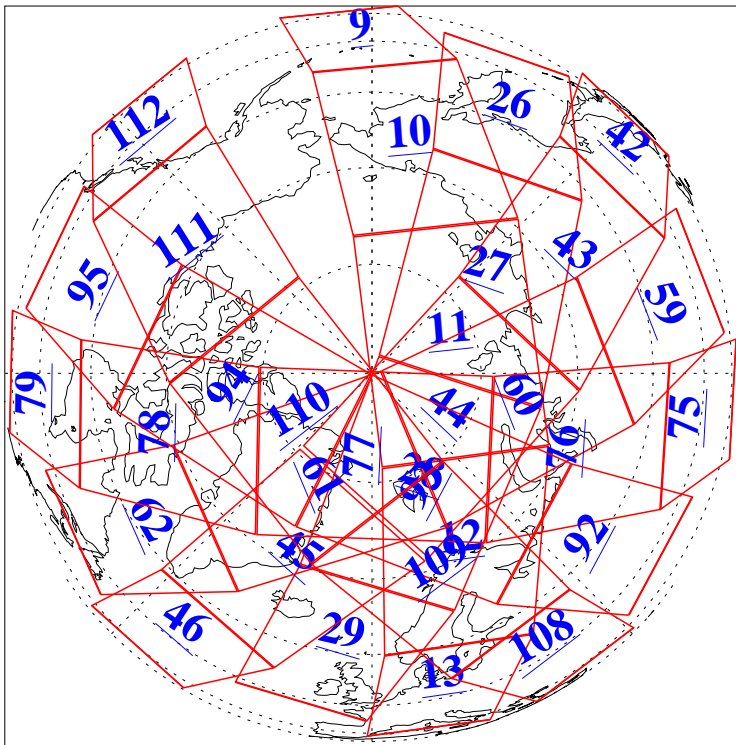

L1B Availability  
AMSU Granules: 240  
HSB Granules: 0  
AIRS Granules: 240

23 Sep 2016  
DoY 267  
Aqua Day 5256  
Granules: 1 to 120

Granules: 121 to 240

Legend: AMSU Available, HSB Available, AIRS Available

L1B Availability  
AMSU Granules: 240  
HSB Granules: 0  
AIRS Granules: 240

23 Sep 2016  
DoY 267  
Aqua Day 5256

Ascending Granules

Descending Granules

Legend: AMSU Available, HSB Available, AIRS Available

L1B Availability  
 AMSU Granules: 240  
 HSB Granules: 0  
 AIRS Granules: 240

23 Sep 2016  
 DoY 267  
 Aqua Day 5256

Northern Hemisphere Granules

Southern Hemisphere Granules

Legend: AMSU Available, HSB Available, AIRS Available