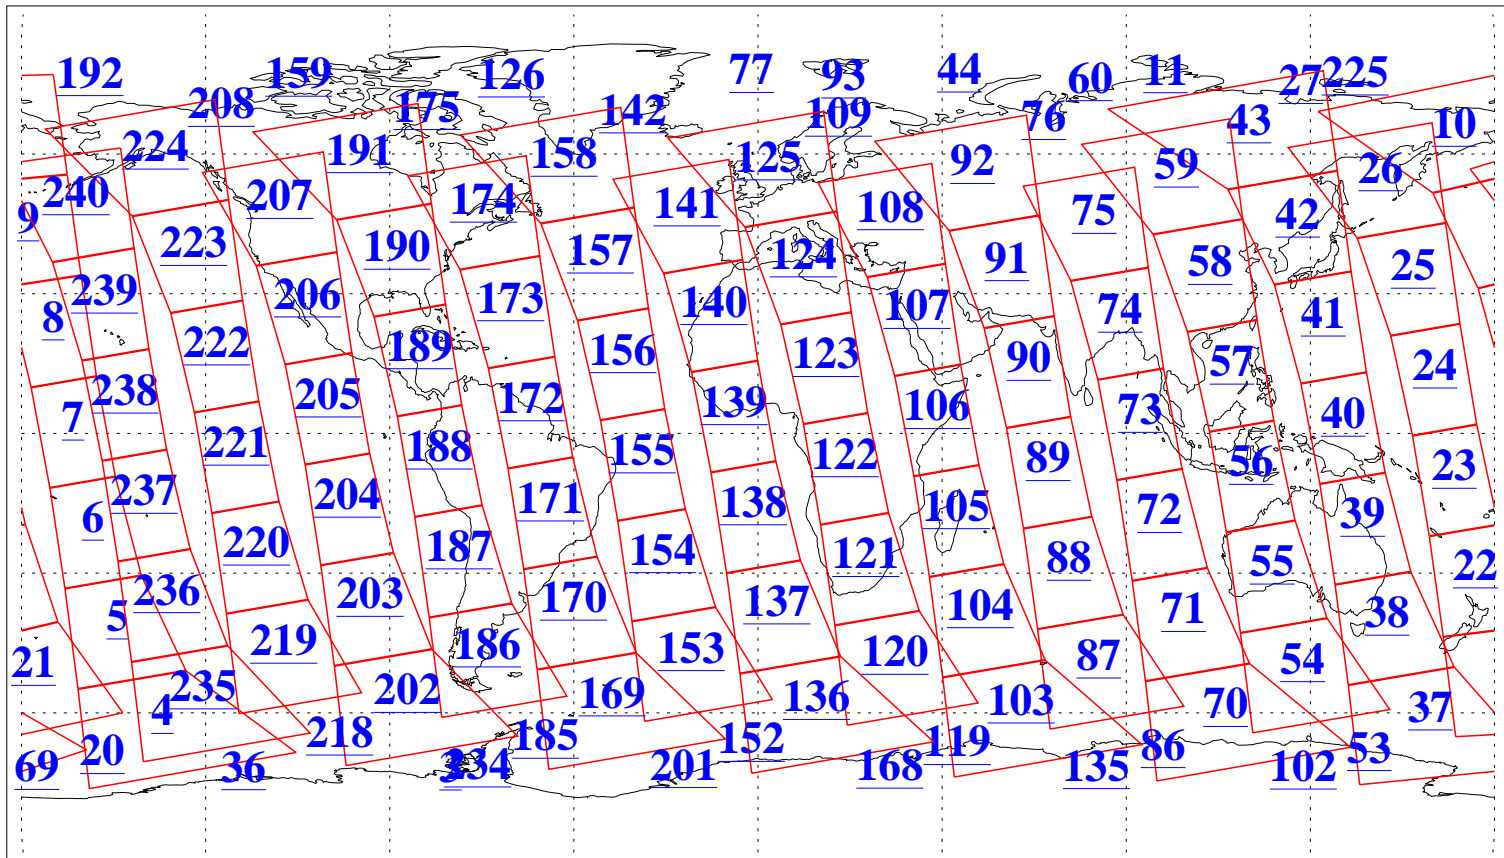

L1B Availability  
AMSU Granules: 240  
HSB Granules: 0  
AIRS Granules: 240

23 Sep 2016  
DoY 267  
Aqua Day 5256  
Granules: 1 to 120

Granules: 121 to 240

Legend: AMSU Available, HSB Available, AIRS Available

L1B Availability  
AMSU Granules: 240  
HSB Granules: 0  
AIRS Granules: 240

23 Sep 2016  
DoY 267  
Aqua Day 5256

Ascending Granules

Descending Granules

Legend: AMSU Available, HSB Available, AIRS Available

L1B Availability  
 AMSU Granules: 240  
 HSB Granules: 0  
 AIRS Granules: 240

23 Sep 2016  
 DoY 267  
 Aqua Day 5256

Northern Hemisphere Granules

Southern Hemisphere Granules

Legend: AMSU Available, HSB Available, AIRS Available