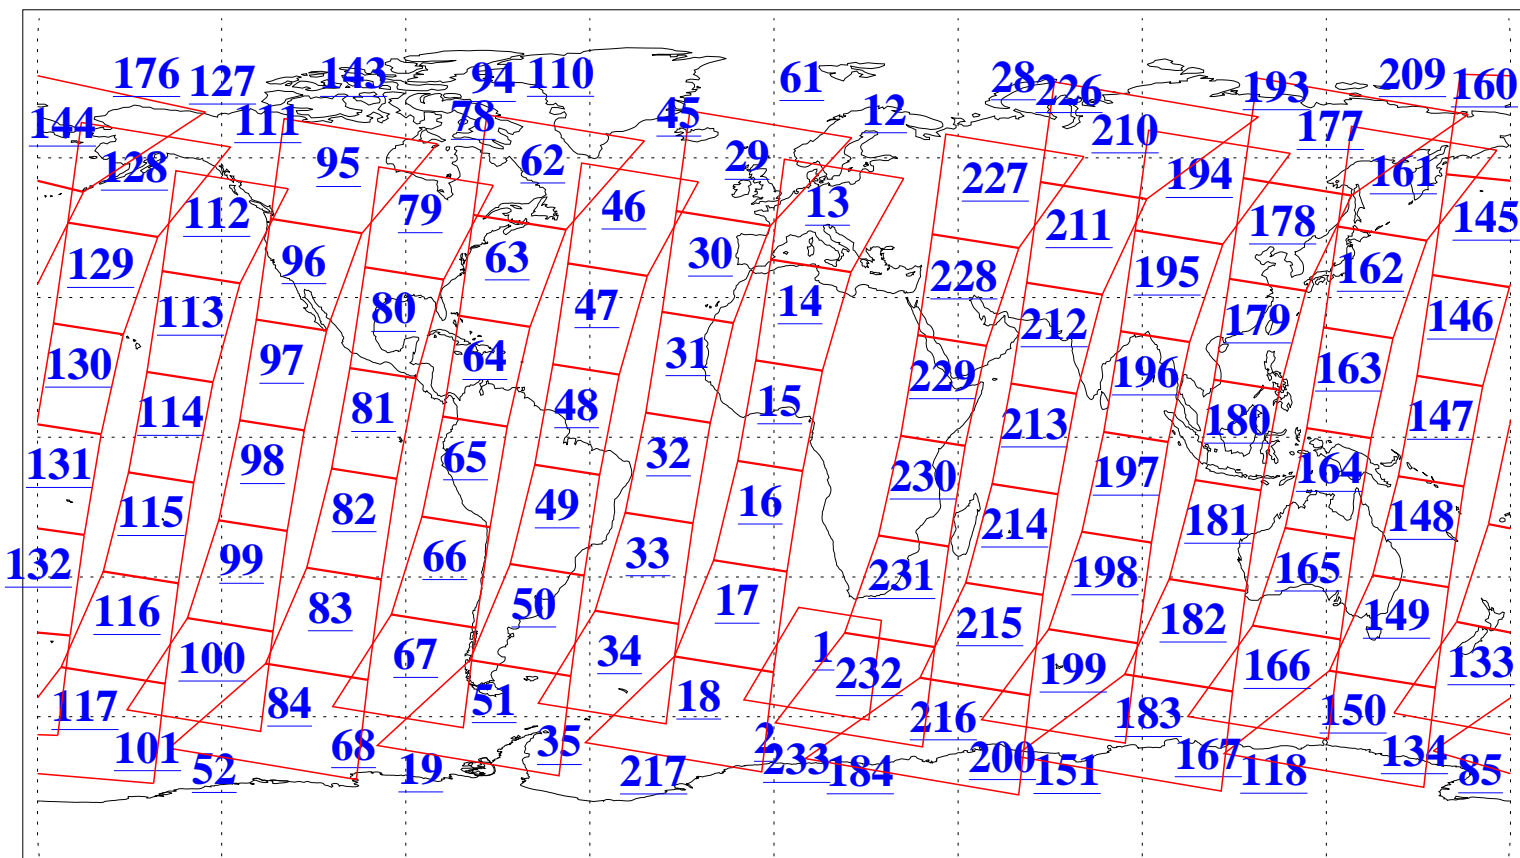

L1B Availability  
AMSU Granules: 240  
HSB Granules: 0  
AIRS Granules: 240

23 Sep 2016  
DoY 267  
Aqua Day 5256  
Granules: 1 to 120

Granules: 121 to 240

Legend: AMSU Available, HSB Available, AIRS Available

L1B Availability  
AMSU Granules: 240  
HSB Granules: 0  
AIRS Granules: 240

23 Sep 2016  
DoY 267  
Aqua Day 5256

Ascending Granules

Descending Granules

Legend: AMSU Available, HSB Available, AIRS Available

L1B Availability  
 AMSU Granules: 240  
 HSB Granules: 0  
 AIRS Granules: 240

23 Sep 2016  
 DoY 267  
 Aqua Day 5256

Northern Hemisphere Granules

Southern Hemisphere Granules

Legend: AMSU Available, HSB Available, AIRS Available