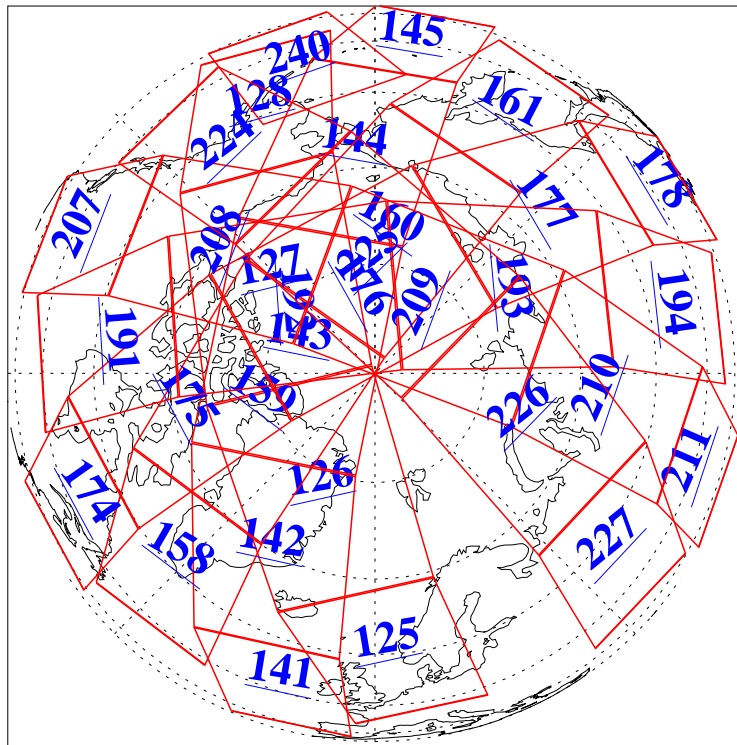

L1B Availability  
AMSU Granules: 240  
HSB Granules: 0  
AIRS Granules: 240

23 Sep 2016  
DoY 267  
Aqua Day 5256  
Granules: 1 to 120

Granules: 121 to 240

Legend: AMSU Available, HSB Available, AIRS Available

L1B Availability  
AMSU Granules: 240  
HSB Granules: 0  
AIRS Granules: 240

23 Sep 2016  
DoY 267  
Aqua Day 5256

Ascending Granules

Descending Granules

Legend: AMSU Available, HSB Available, AIRS Available

L1B Availability  
 AMSU Granules: 240  
 HSB Granules: 0  
 AIRS Granules: 240

23 Sep 2016  
 DoY 267  
 Aqua Day 5256

Northern Hemisphere Granules

Southern Hemisphere Granules

Legend: AMSU Available, HSB Available, AIRS Available