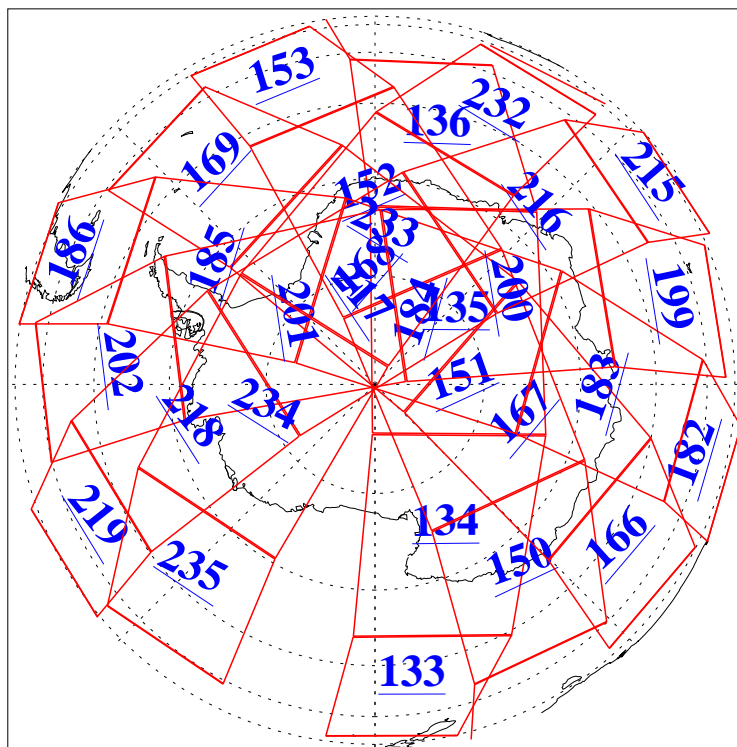

L1B Availability  
AMSU Granules: 240  
HSB Granules: 0  
AIRS Granules: 240

23 Sep 2016  
DoY 267  
Aqua Day 5256  
Granules: 1 to 120

Granules: 121 to 240

Legend: AMSU Available, HSB Available, AIRS Available

L1B Availability  
AMSU Granules: 240  
HSB Granules: 0  
AIRS Granules: 240

23 Sep 2016  
DoY 267  
Aqua Day 5256

Ascending Granules

Descending Granules

Legend: AMSU Available, HSB Available, AIRS Available

L1B Availability  
 AMSU Granules: 240  
 HSB Granules: 0  
 AIRS Granules: 240

23 Sep 2016  
 DoY 267  
 Aqua Day 5256

Northern Hemisphere Granules

Southern Hemisphere Granules

Legend: AMSU Available, HSB Available, AIRS Available