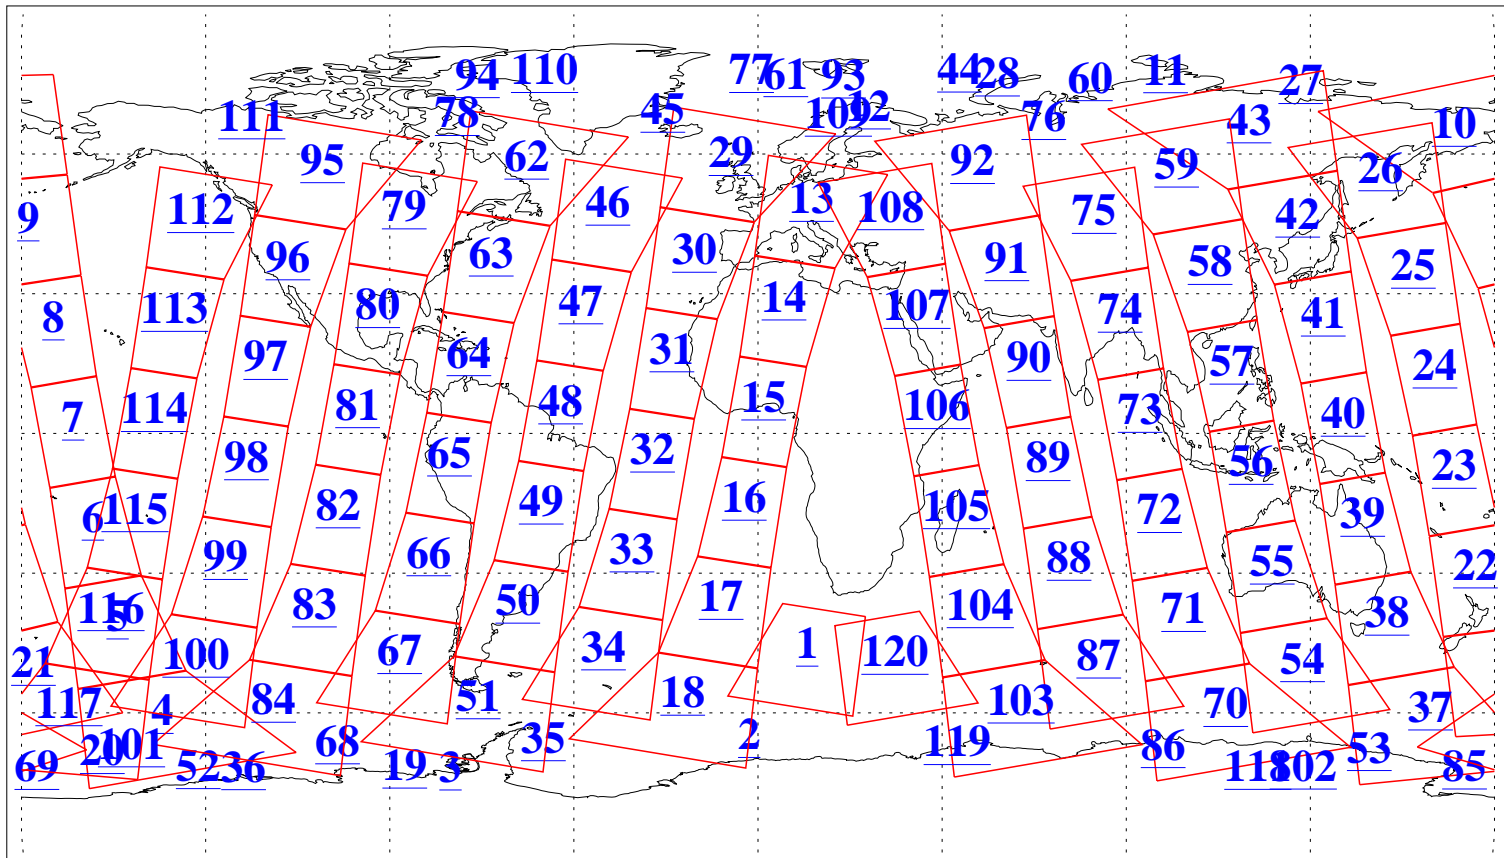

L1B Availability  
AMSU Granules: 240  
HSB Granules: 0  
AIRS Granules: 240

23 Sep 2016  
DoY 267  
Aqua Day 5256  
Granules: 1 to 120

Granules: 121 to 240

Legend: AMSU Available, HSB Available, AIRS Available

L1B Availability  
AMSU Granules: 240  
HSB Granules: 0  
AIRS Granules: 240

23 Sep 2016  
DoY 267  
Aqua Day 5256

Ascending Granules

Descending Granules

Legend: AMSU Available, HSB Available, AIRS Available

L1B Availability  
 AMSU Granules: 240  
 HSB Granules: 0  
 AIRS Granules: 240

23 Sep 2016  
 DoY 267  
 Aqua Day 5256

Northern Hemisphere Granules

Southern Hemisphere Granules

Legend: AMSU Available, HSB Available, AIRS Available