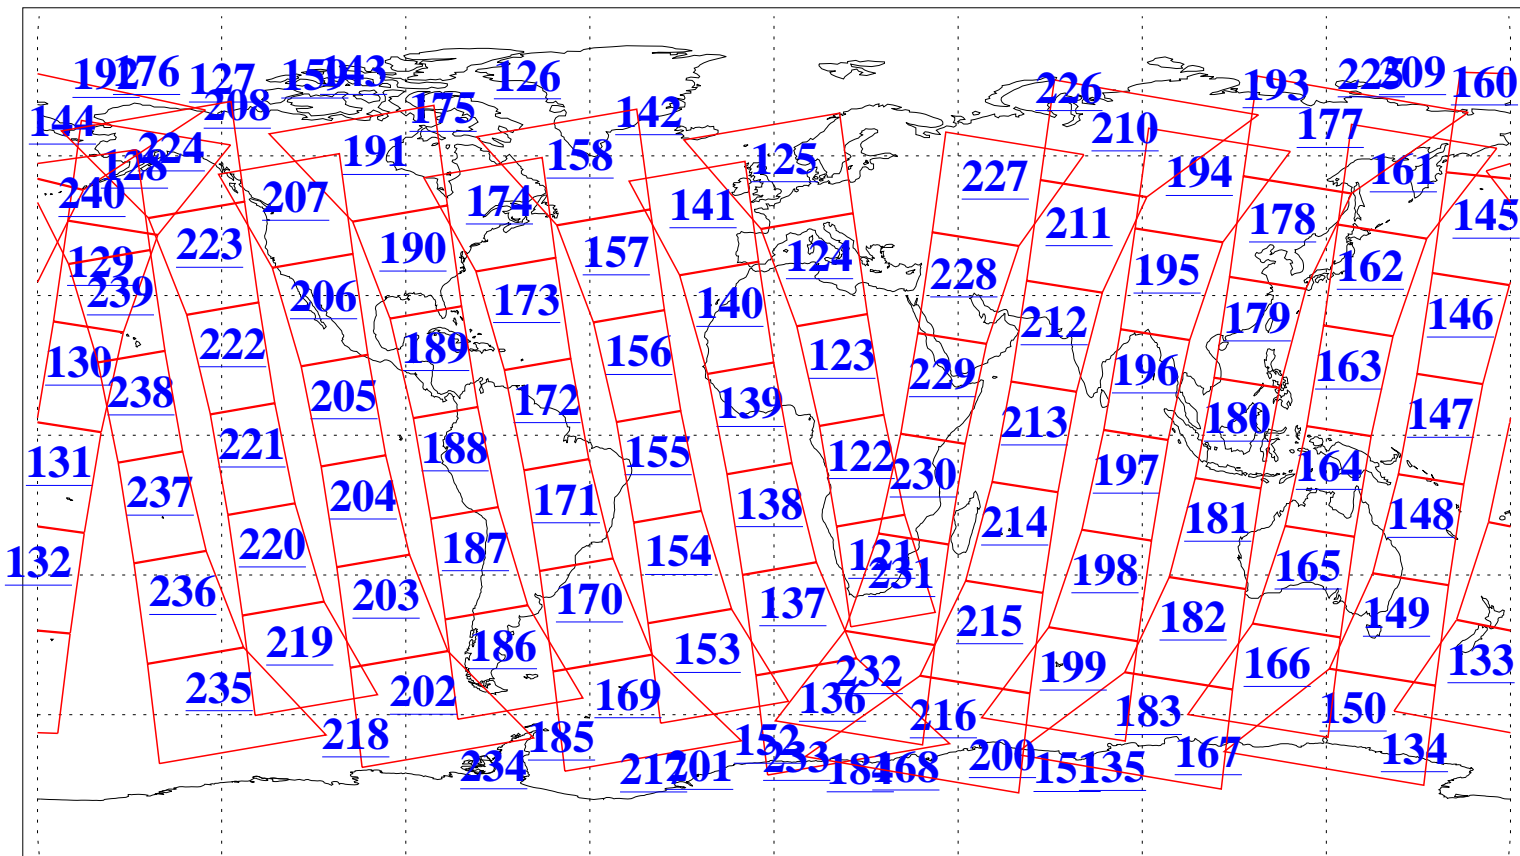

L1B Availability  
AMSU Granules: 240  
HSB Granules: 0  
AIRS Granules: 240

23 Sep 2016  
DoY 267  
Aqua Day 5256  
Granules: 1 to 120

Granules: 121 to 240

Legend: AMSU Available, HSB Available, AIRS Available

L1B Availability  
AMSU Granules: 240  
HSB Granules: 0  
AIRS Granules: 240

23 Sep 2016  
DoY 267  
Aqua Day 5256

Ascending Granules

Descending Granules

Legend: AMSU Available, HSB Available, AIRS Available

L1B Availability  
 AMSU Granules: 240  
 HSB Granules: 0  
 AIRS Granules: 240

23 Sep 2016  
 DoY 267  
 Aqua Day 5256

Northern Hemisphere Granules

Southern Hemisphere Granules

Legend: AMSU Available, HSB Available, AIRS Available