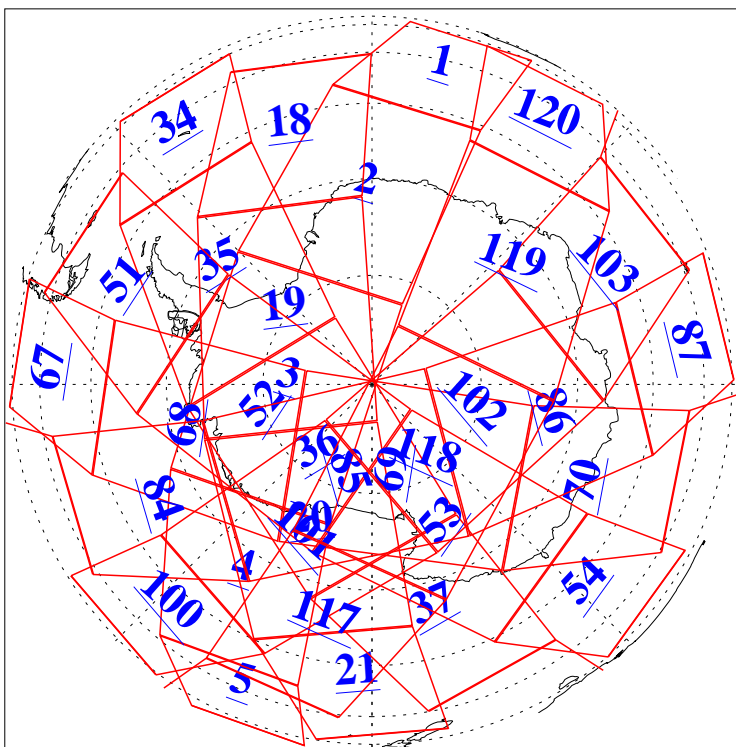

L1B Availability  
AMSU Granules: 240  
HSB Granules: 0  
AIRS Granules: 240

23 Sep 2016  
DoY 267  
Aqua Day 5256  
Granules: 1 to 120

Granules: 121 to 240

Legend: AMSU Available, HSB Available, AIRS Available

L1B Availability  
AMSU Granules: 240  
HSB Granules: 0  
AIRS Granules: 240

23 Sep 2016  
DoY 267  
Aqua Day 5256

Ascending Granules

Descending Granules

Legend: AMSU Available, HSB Available, AIRS Available

L1B Availability  
 AMSU Granules: 240  
 HSB Granules: 0  
 AIRS Granules: 240

23 Sep 2016  
 DoY 267  
 Aqua Day 5256

Northern Hemisphere Granules

Southern Hemisphere Granules

Legend: AMSU Available, HSB Available, AIRS Available