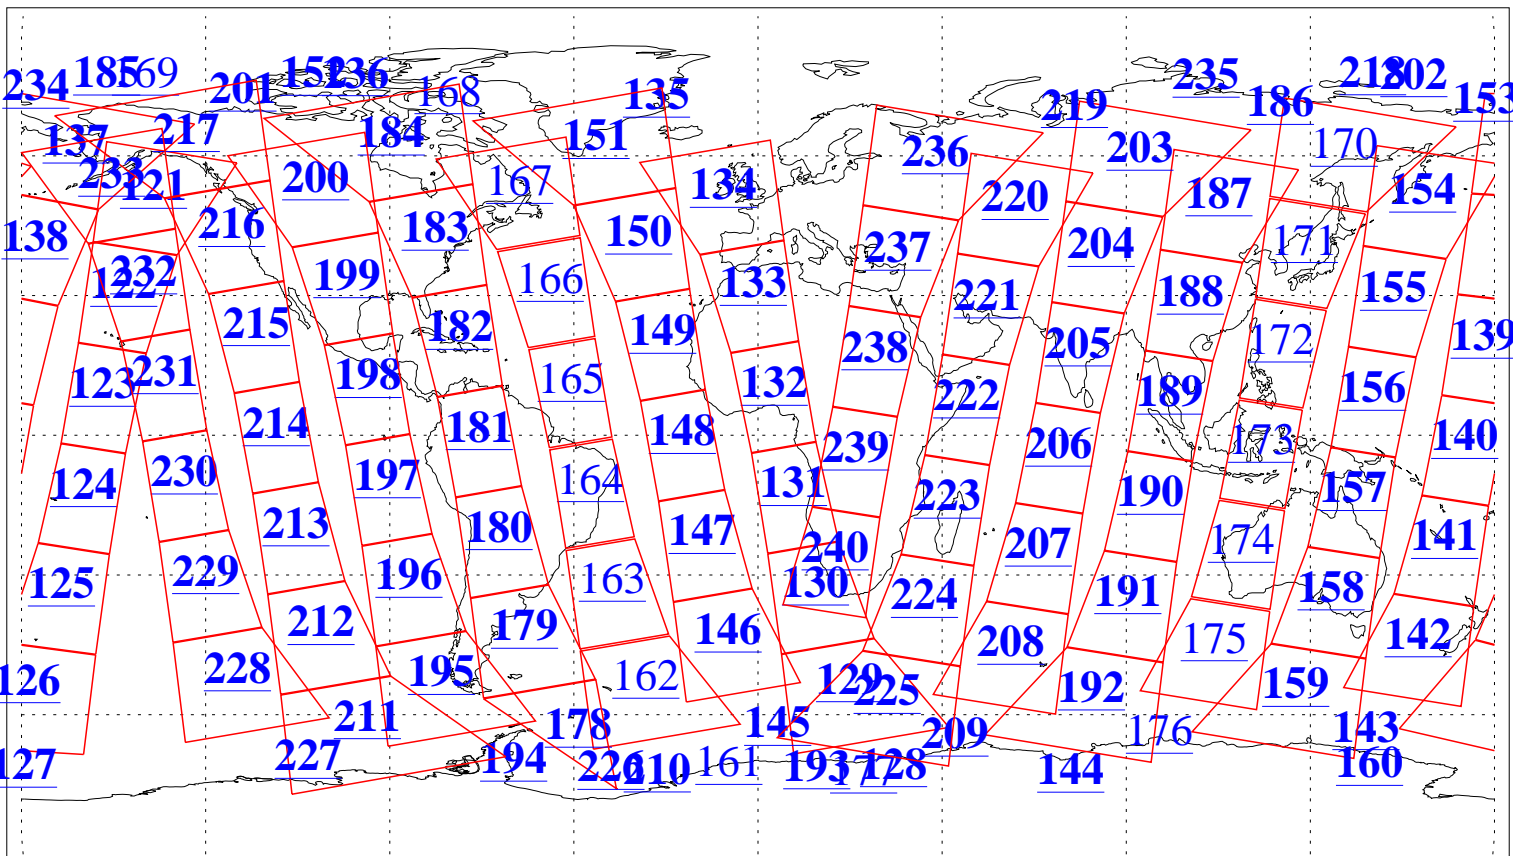

L1B Availability
AMSU Granules: 240
HSB Granules: 0
AIRS Granules: 223

22 Sep 2016
DoY 266
Aqua Day 5255
Granules: 1 to 120

Granules: 121 to 240

Legend: AMSU Available, HSB Available, AIRS Available

L1B Availability
AMSU Granules: 240
HSB Granules: 0
AIRS Granules: 223

22 Sep 2016
DoY 266
Aqua Day 5255
Ascending Granules

Descending Granules

Legend: AMSU Available, HSB Available, AIRS Available

L1B Availability
 AMSU Granules: 240
 HSB Granules: 0
 AIRS Granules: 223

22 Sep 2016
 DoY 266
 Aqua Day 5255

Northern Hemisphere Granules

Southern Hemisphere Granules

Legend: AMSU Available, HSB Available, AIRS Available