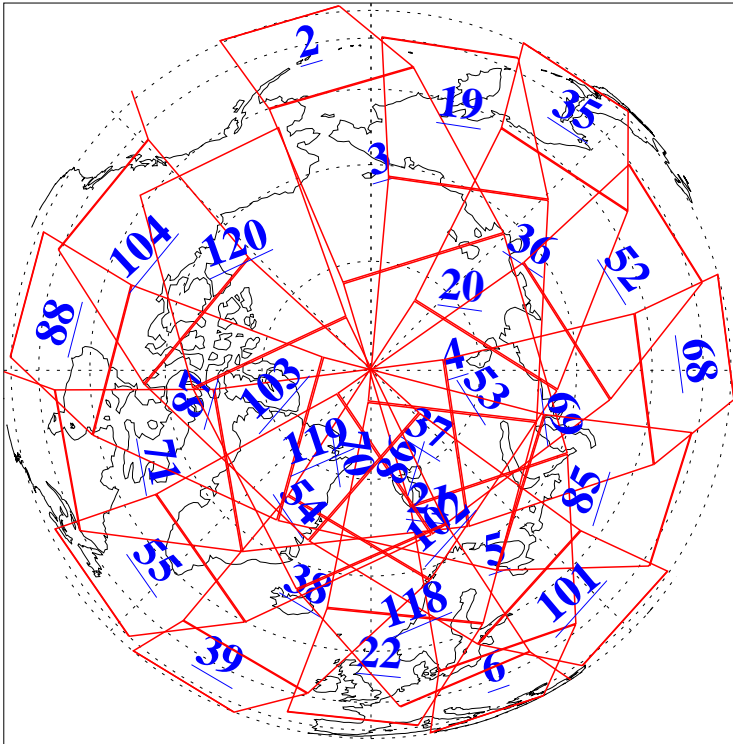

L1B Availability
AMSU Granules: 240
HSB Granules: 0
AIRS Granules: 223

22 Sep 2016
DoY 266
Aqua Day 5255
Granules: 1 to 120

Granules: 121 to 240

Legend: AMSU Available, HSB Available, AIRS Available

L1B Availability
AMSU Granules: 240
HSB Granules: 0
AIRS Granules: 223

22 Sep 2016
DoY 266
Aqua Day 5255
Ascending Granules

Descending Granules

Legend: AMSU Available, HSB Available, AIRS Available

L1B Availability
 AMSU Granules: 240
 HSB Granules: 0
 AIRS Granules: 223

22 Sep 2016
 DoY 266
 Aqua Day 5255

Northern Hemisphere Granules

Southern Hemisphere Granules

Legend: AMSU Available, HSB Available, AIRS Available