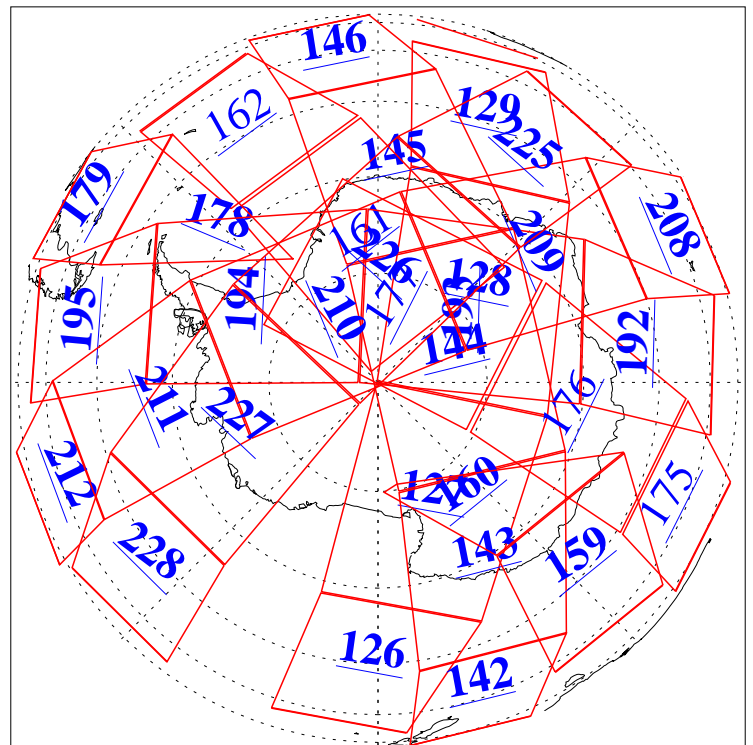

22 Sep 2016
DoY 266
Aqua Day 5255
Ascending Granules

Descending Granules

Legend: AMSU Available, HSB Available, AIRS Available

L1B Availability
 AMSU Granules: 240
 HSB Granules: 0
 AIRS Granules: 223

22 Sep 2016
 DoY 266
 Aqua Day 5255

Northern Hemisphere Granules

Southern Hemisphere Granules

Legend: AMSU Available, HSB Available, AIRS Available