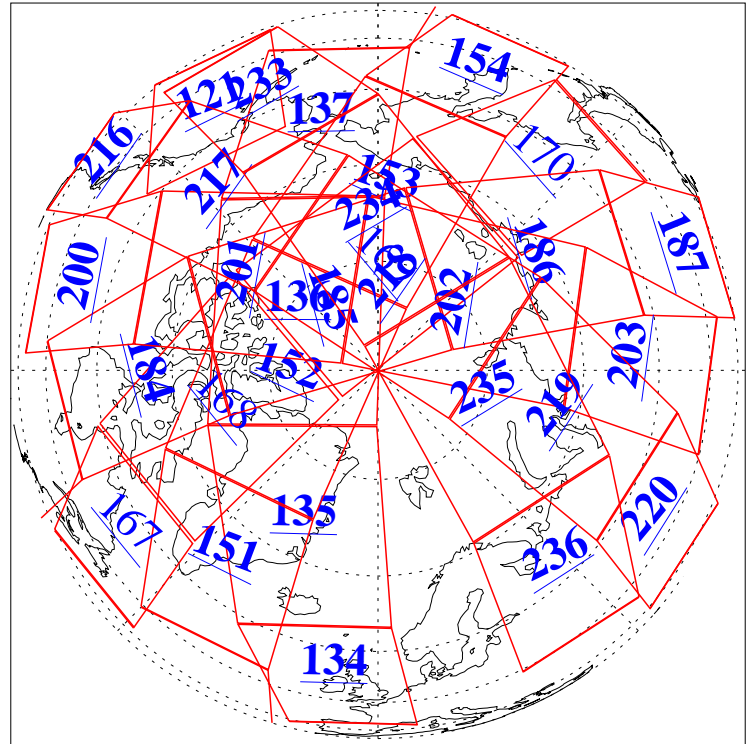

22 Sep 2016
DoY 266
Aqua Day 5255
Ascending Granules

Descending Granules

Legend: AMSU Available, HSB Available, AIRS Available

L1B Availability
 AMSU Granules: 240
 HSB Granules: 0
 AIRS Granules: 223

22 Sep 2016
 DoY 266
 Aqua Day 5255

Northern Hemisphere Granules

Southern Hemisphere Granules

Legend: AMSU Available, HSB Available, AIRS Available