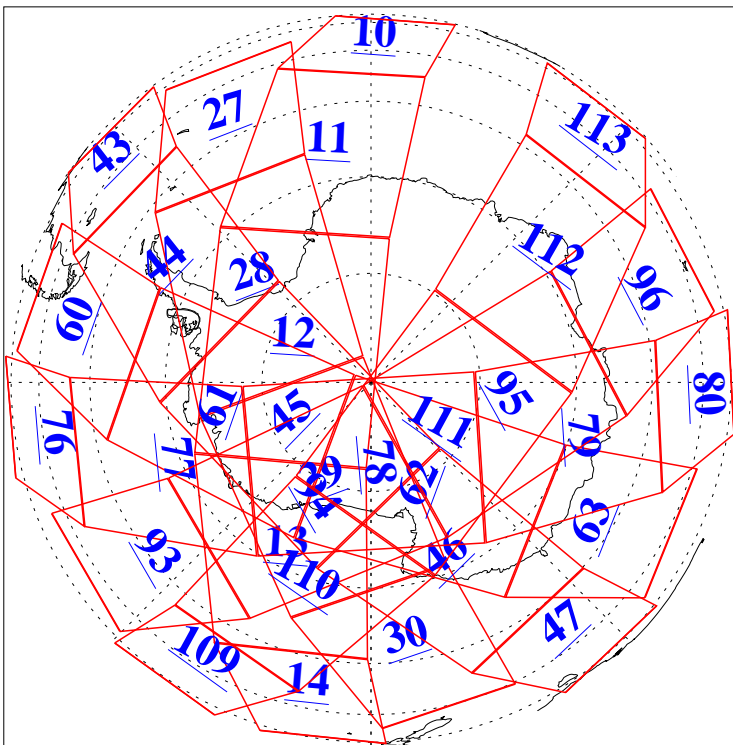

L1B Availability
AMSU Granules: 240
HSB Granules: 0
AIRS Granules: 223

22 Sep 2016
DoY 266
Aqua Day 5255
Granules: 1 to 120

Granules: 121 to 240

Legend: AMSU Available, HSB Available, AIRS Available

L1B Availability
AMSU Granules: 240
HSB Granules: 0
AIRS Granules: 223

22 Sep 2016
DoY 266
Aqua Day 5255
Ascending Granules

Descending Granules

Legend: AMSU Available, HSB Available, AIRS Available

L1B Availability
 AMSU Granules: 240
 HSB Granules: 0
 AIRS Granules: 223

22 Sep 2016
 DoY 266
 Aqua Day 5255

Northern Hemisphere Granules

Southern Hemisphere Granules

Legend: AMSU Available, HSB Available, AIRS Available