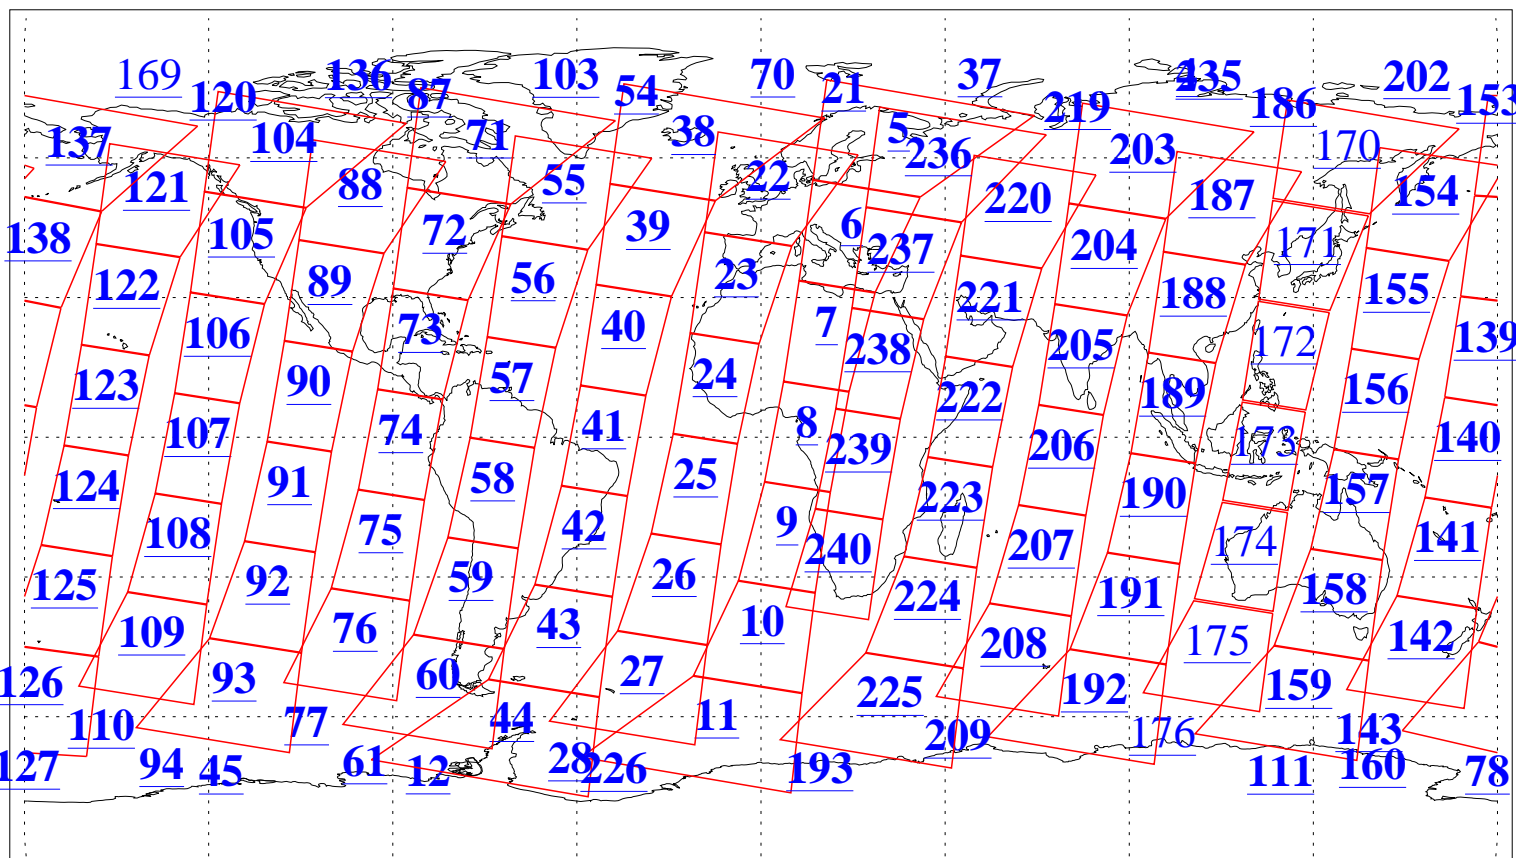

L1B Availability
AMSU Granules: 240
HSB Granules: 0
AIRS Granules: 223

22 Sep 2016
DoY 266
Aqua Day 5255
Granules: 1 to 120

Granules: 121 to 240

Legend: AMSU Available, HSB Available, AIRS Available

L1B Availability
AMSU Granules: 240
HSB Granules: 0
AIRS Granules: 223

22 Sep 2016
DoY 266
Aqua Day 5255
Ascending Granules

Descending Granules

Legend: AMSU Available, HSB Available, AIRS Available

L1B Availability
 AMSU Granules: 240
 HSB Granules: 0
 AIRS Granules: 223

22 Sep 2016
 DoY 266
 Aqua Day 5255

Northern Hemisphere Granules

Southern Hemisphere Granules

Legend: AMSU Available, HSB Available, AIRS Available