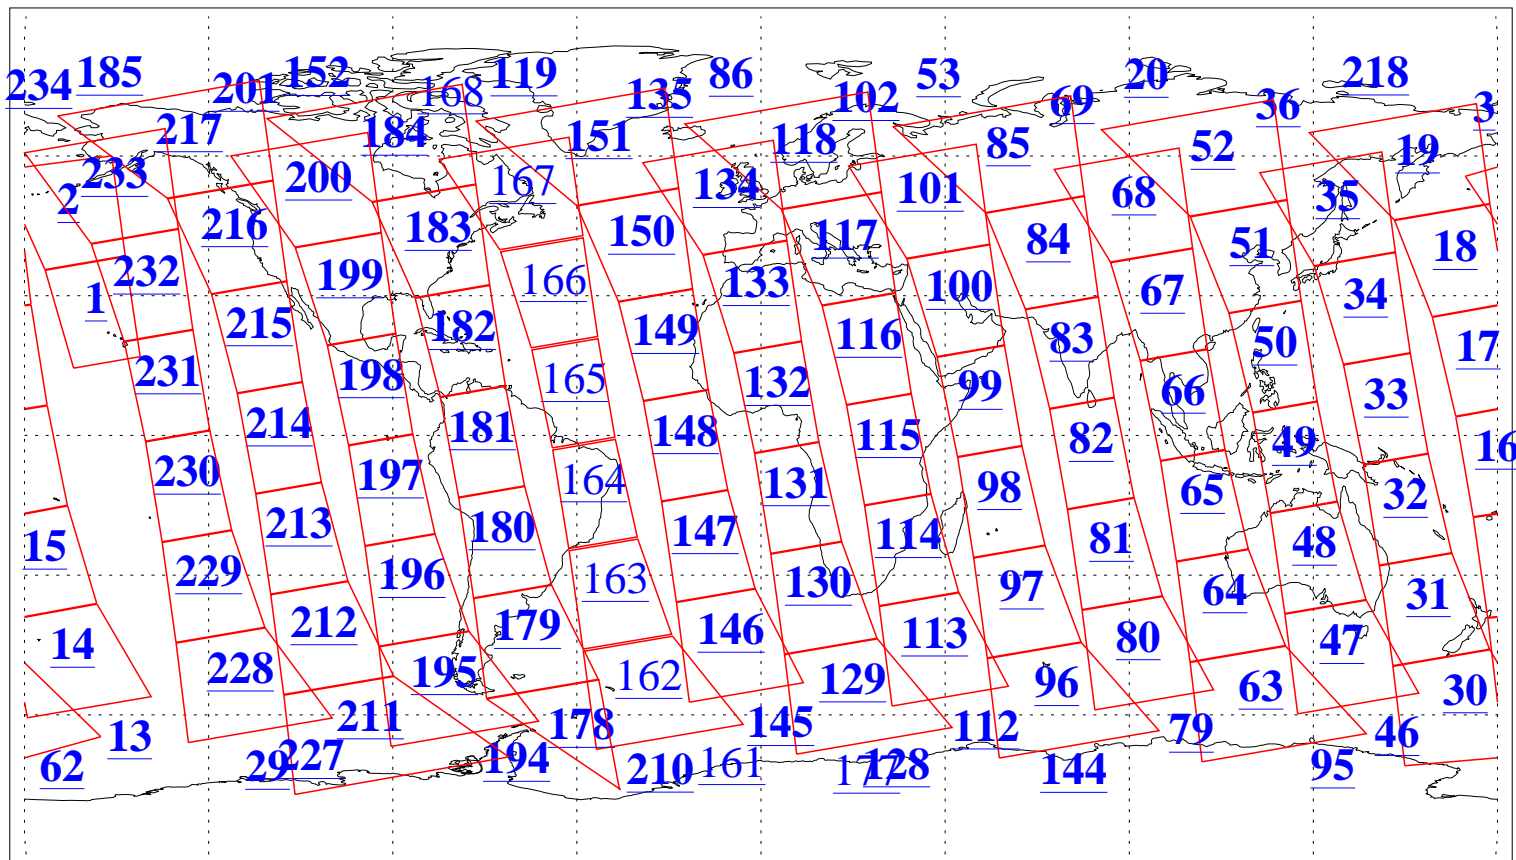

L1B Availability
AMSU Granules: 240
HSB Granules: 0
AIRS Granules: 223

22 Sep 2016
DoY 266
Aqua Day 5255
Granules: 1 to 120

Granules: 121 to 240

Legend: AMSU Available, HSB Available, AIRS Available

L1B Availability
AMSU Granules: 240
HSB Granules: 0
AIRS Granules: 223

22 Sep 2016
DoY 266
Aqua Day 5255
Ascending Granules

Descending Granules

Legend: AMSU Available, HSB Available, AIRS Available

L1B Availability
 AMSU Granules: 240
 HSB Granules: 0
 AIRS Granules: 223

22 Sep 2016
 DoY 266
 Aqua Day 5255

Northern Hemisphere Granules

Southern Hemisphere Granules

Legend: AMSU Available, HSB Available, AIRS Available