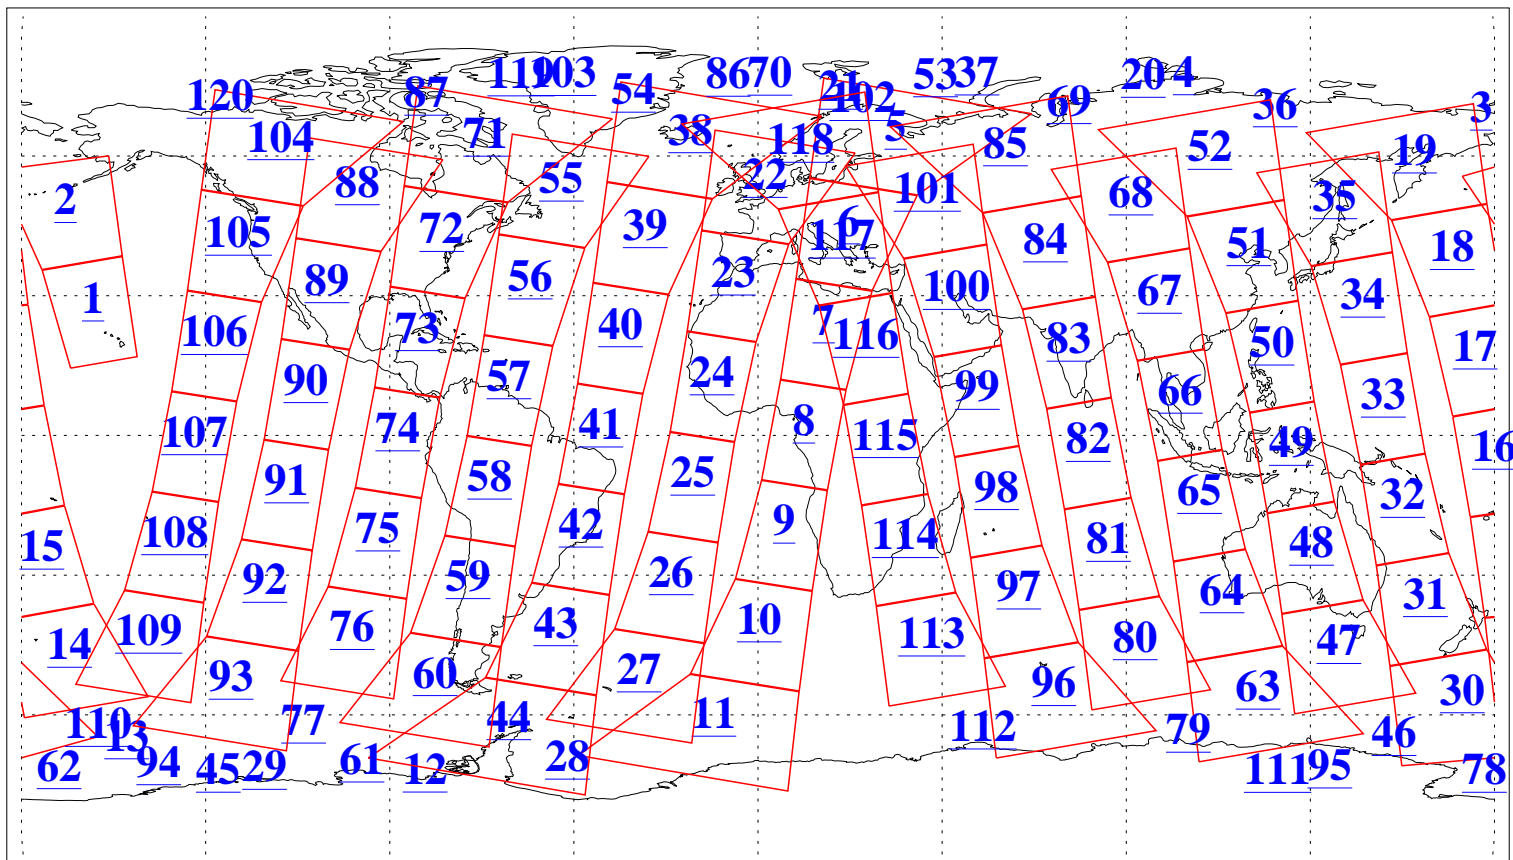

L1B Availability
AMSU Granules: 240
HSB Granules: 0
AIRS Granules: 223

22 Sep 2016
DoY 266
Aqua Day 5255
Granules: 1 to 120

Granules: 121 to 240

Legend: AMSU Available, HSB Available, AIRS Available

L1B Availability
AMSU Granules: 240
HSB Granules: 0
AIRS Granules: 223

22 Sep 2016
DoY 266
Aqua Day 5255
Ascending Granules

Descending Granules

Legend: AMSU Available, HSB Available, AIRS Available

L1B Availability
 AMSU Granules: 240
 HSB Granules: 0
 AIRS Granules: 223

22 Sep 2016
 DoY 266
 Aqua Day 5255

Northern Hemisphere Granules

Southern Hemisphere Granules

Legend: AMSU Available, HSB Available, AIRS Available