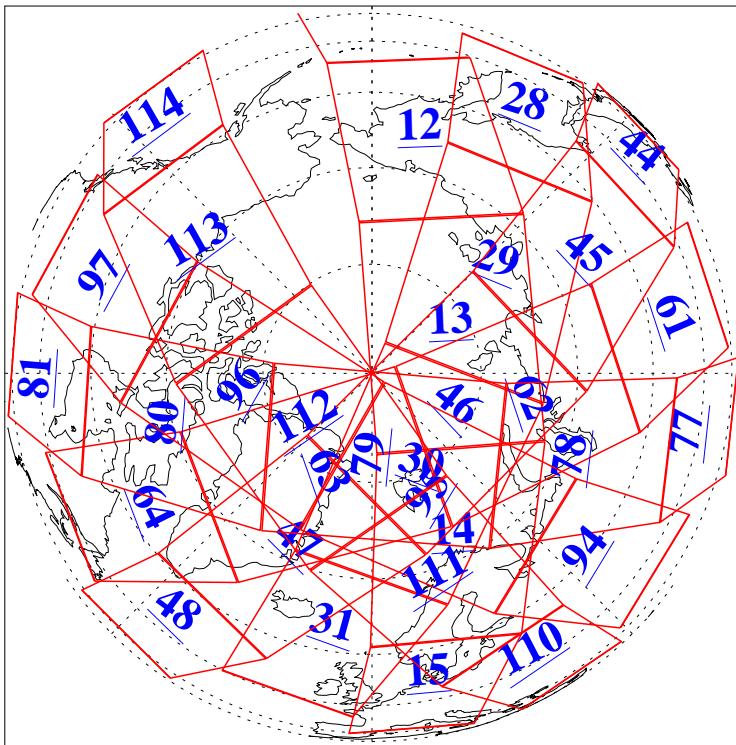

L1B Availability
AMSU Granules: 240
HSB Granules: 0
AIRS Granules: 240

21 Sep 2016
DoY 265
Aqua Day 5254
Granules: 1 to 120

Granules: 121 to 240

Legend: AMSU Available, HSB Available, AIRS Available

L1B Availability
AMSU Granules: 240
HSB Granules: 0
AIRS Granules: 240

21 Sep 2016
DoY 265
Aqua Day 5254

Ascending Granules

Descending Granules

Legend: AMSU Available, HSB Available, AIRS Available

L1B Availability
 AMSU Granules: 240
 HSB Granules: 0
 AIRS Granules: 240

21 Sep 2016
 DoY 265
 Aqua Day 5254

Northern Hemisphere Granules

Southern Hemisphere Granules

Legend: AMSU Available, HSB Available, AIRS Available