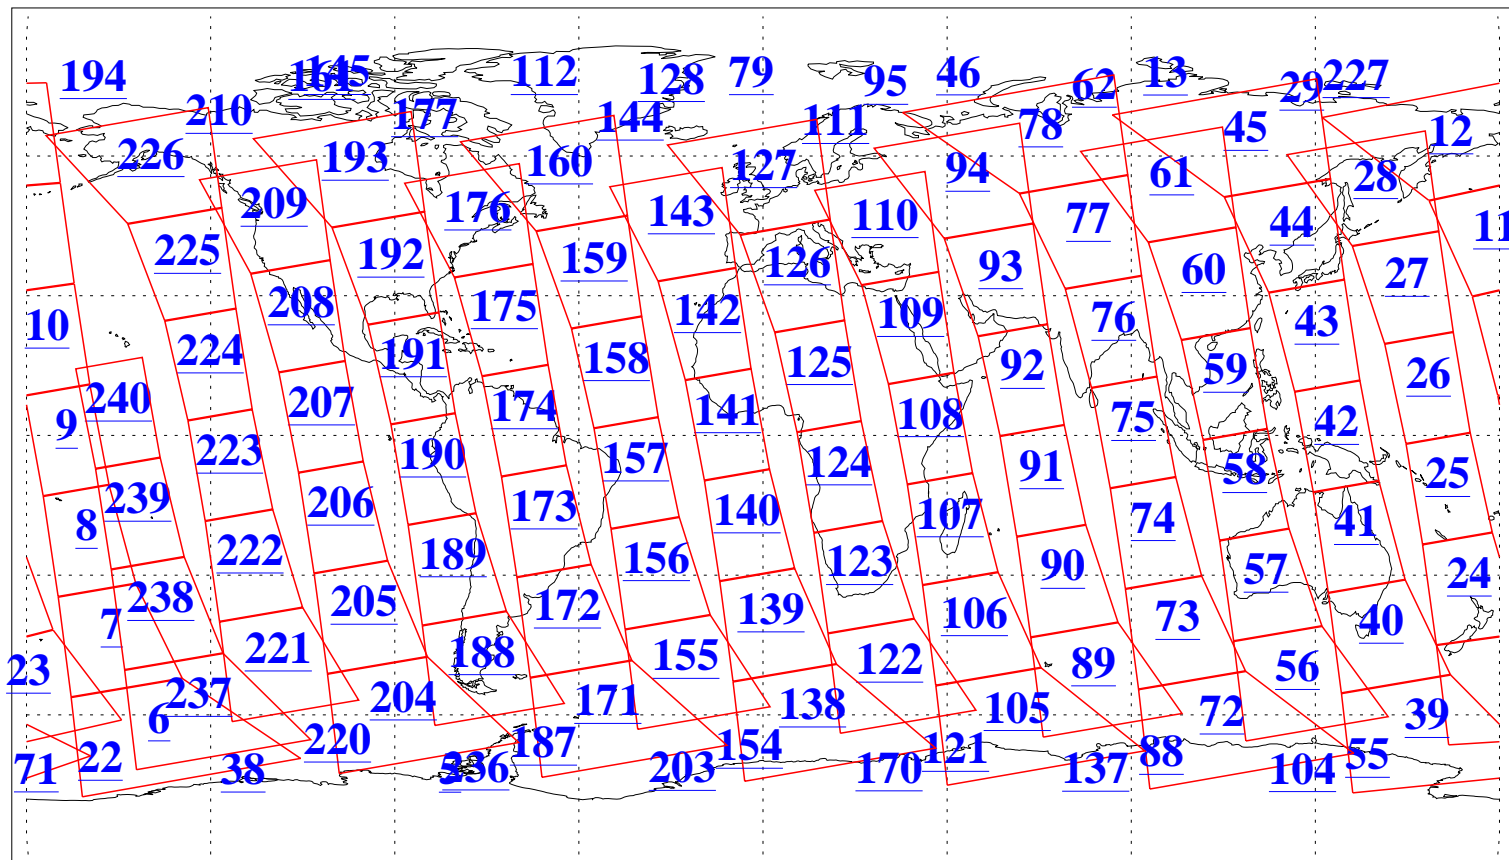

L1B Availability
AMSU Granules: 240
HSB Granules: 0
AIRS Granules: 240

21 Sep 2016
DoY 265
Aqua Day 5254
Granules: 1 to 120

Granules: 121 to 240

Legend: AMSU Available, HSB Available, AIRS Available

L1B Availability
AMSU Granules: 240
HSB Granules: 0
AIRS Granules: 240

21 Sep 2016
DoY 265
Aqua Day 5254

Ascending Granules

Descending Granules

Legend: AMSU Available, HSB Available, AIRS Available

L1B Availability
 AMSU Granules: 240
 HSB Granules: 0
 AIRS Granules: 240

21 Sep 2016
 DoY 265
 Aqua Day 5254

Northern Hemisphere Granules

Southern Hemisphere Granules

Legend: AMSU Available, HSB Available, AIRS Available