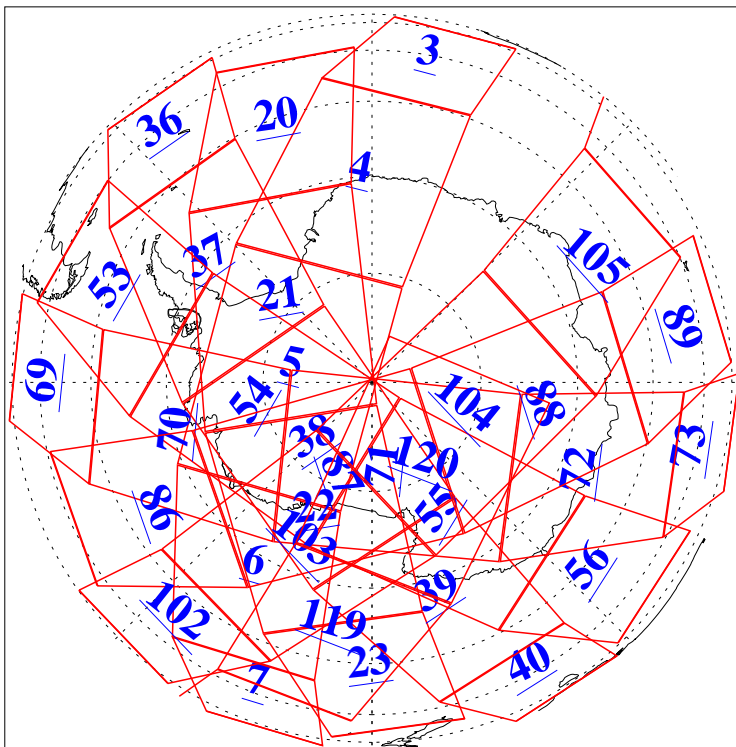

L1B Availability
AMSU Granules: 240
HSB Granules: 0
AIRS Granules: 240

21 Sep 2016
DoY 265
Aqua Day 5254
Granules: 1 to 120

Granules: 121 to 240

Legend: AMSU Available, HSB Available, AIRS Available

L1B Availability
AMSU Granules: 240
HSB Granules: 0
AIRS Granules: 240

21 Sep 2016
DoY 265
Aqua Day 5254

Ascending Granules

Descending Granules

Legend: AMSU Available, HSB Available, AIRS Available

L1B Availability
 AMSU Granules: 240
 HSB Granules: 0
 AIRS Granules: 240

21 Sep 2016
 DoY 265
 Aqua Day 5254

Northern Hemisphere Granules

Southern Hemisphere Granules

Legend: AMSU Available, HSB Available, AIRS Available