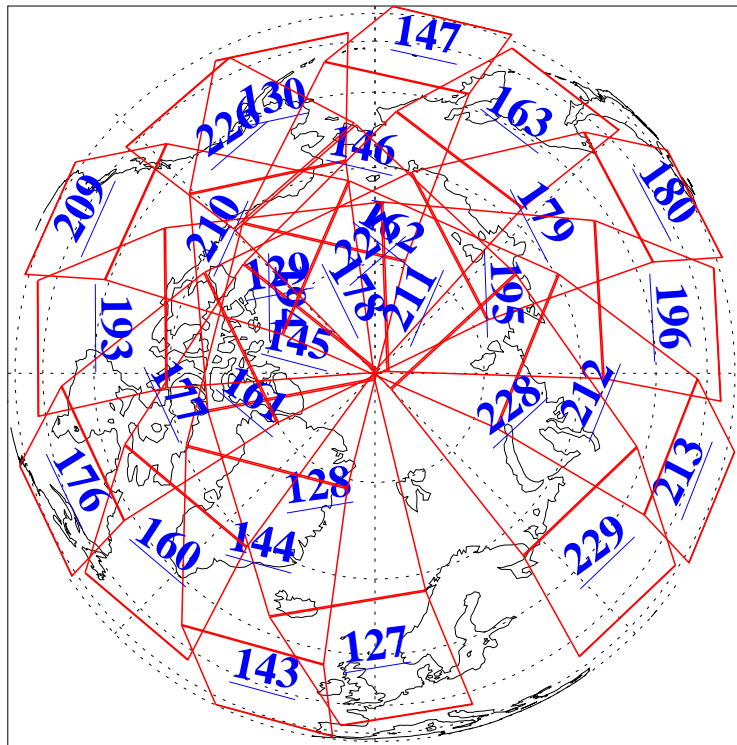

L1B Availability
AMSU Granules: 240
HSB Granules: 0
AIRS Granules: 240

21 Sep 2016
DoY 265
Aqua Day 5254
Granules: 1 to 120

Granules: 121 to 240

Legend: AMSU Available, HSB Available, AIRS Available

L1B Availability
AMSU Granules: 240
HSB Granules: 0
AIRS Granules: 240

21 Sep 2016
DoY 265
Aqua Day 5254

Ascending Granules

Descending Granules

Legend: AMSU Available, HSB Available, AIRS Available

L1B Availability
 AMSU Granules: 240
 HSB Granules: 0
 AIRS Granules: 240

21 Sep 2016
 DoY 265
 Aqua Day 5254

Northern Hemisphere Granules

Southern Hemisphere Granules

Legend: AMSU Available, HSB Available, AIRS Available