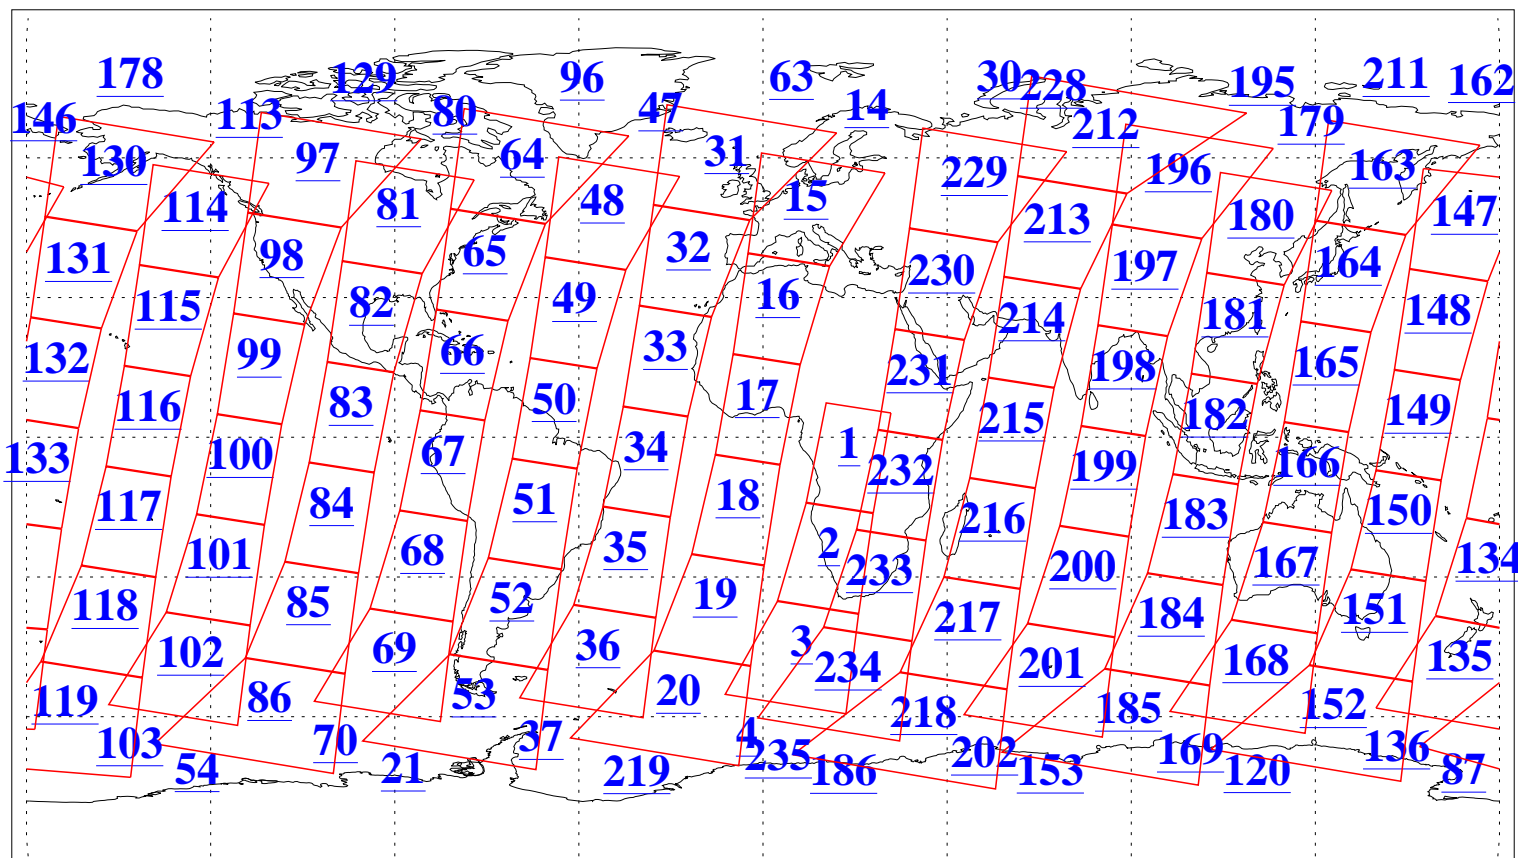

L1B Availability
AMSU Granules: 240
HSB Granules: 0
AIRS Granules: 240

21 Sep 2016
DoY 265
Aqua Day 5254
Granules: 1 to 120

Granules: 121 to 240

Legend: AMSU Available, HSB Available, AIRS Available

L1B Availability
AMSU Granules: 240
HSB Granules: 0
AIRS Granules: 240

21 Sep 2016
DoY 265
Aqua Day 5254

Ascending Granules

Descending Granules

Legend: AMSU Available, HSB Available, AIRS Available

L1B Availability
 AMSU Granules: 240
 HSB Granules: 0
 AIRS Granules: 240

21 Sep 2016
 DoY 265
 Aqua Day 5254

Northern Hemisphere Granules

Southern Hemisphere Granules

Legend: AMSU Available, HSB Available, AIRS Available