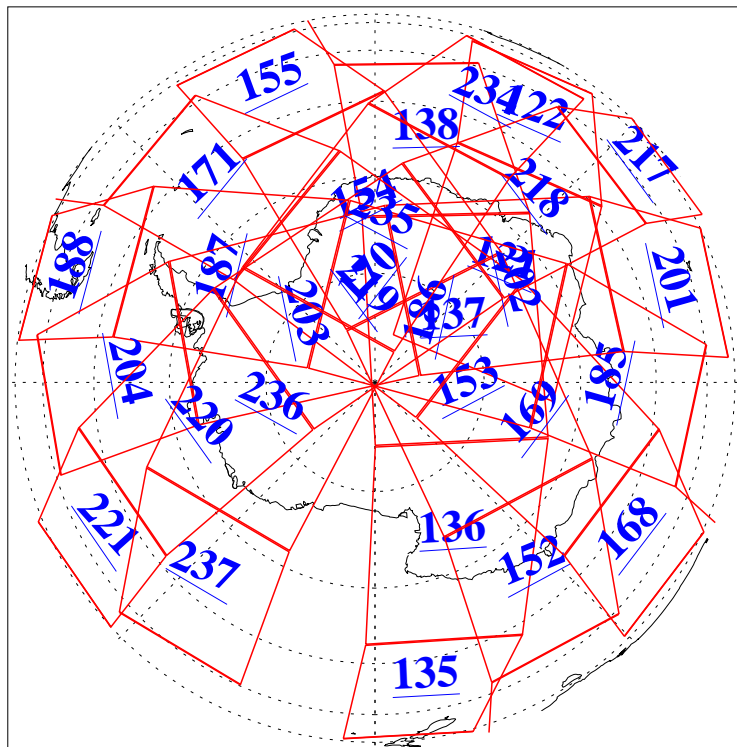

L1B Availability
AMSU Granules: 240
HSB Granules: 0
AIRS Granules: 240

21 Sep 2016
DoY 265
Aqua Day 5254
Granules: 1 to 120

Granules: 121 to 240

Legend: AMSU Available, HSB Available, AIRS Available

L1B Availability
AMSU Granules: 240
HSB Granules: 0
AIRS Granules: 240

21 Sep 2016
DoY 265
Aqua Day 5254

Ascending Granules

Descending Granules

Legend: AMSU Available, HSB Available, AIRS Available

L1B Availability
 AMSU Granules: 240
 HSB Granules: 0
 AIRS Granules: 240

21 Sep 2016
 DoY 265
 Aqua Day 5254

Northern Hemisphere Granules

Southern Hemisphere Granules

Legend: AMSU Available, HSB Available, AIRS Available