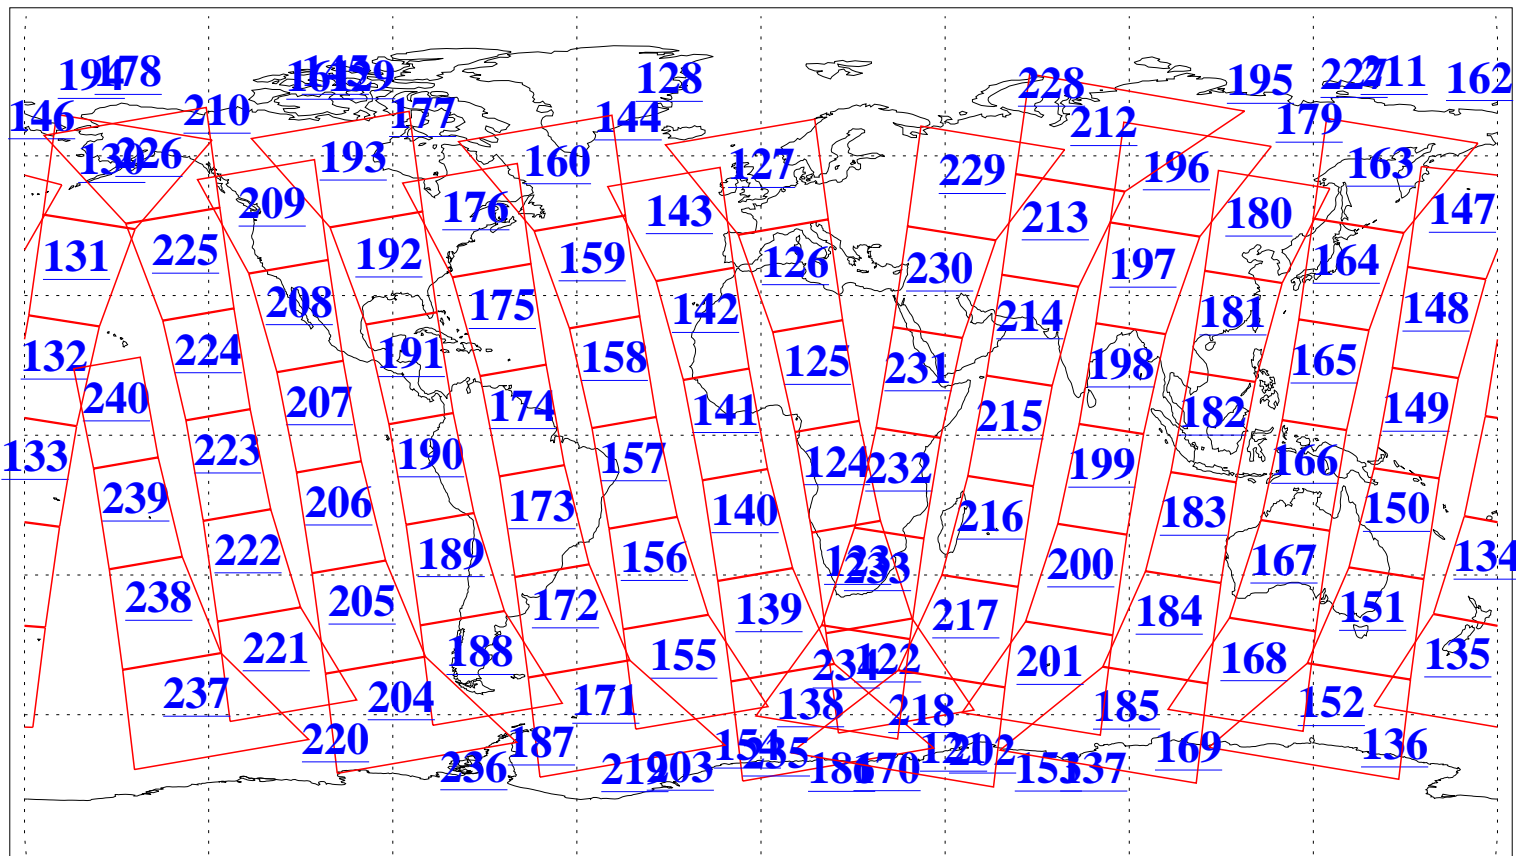

L1B Availability
AMSU Granules: 240
HSB Granules: 0
AIRS Granules: 240

21 Sep 2016
DoY 265
Aqua Day 5254
Granules: 1 to 120

Granules: 121 to 240

Legend: AMSU Available, HSB Available, AIRS Available

L1B Availability
AMSU Granules: 240
HSB Granules: 0
AIRS Granules: 240

21 Sep 2016
DoY 265
Aqua Day 5254

Ascending Granules

Descending Granules

Legend: AMSU Available, HSB Available, AIRS Available

L1B Availability
 AMSU Granules: 240
 HSB Granules: 0
 AIRS Granules: 240

21 Sep 2016
 DoY 265
 Aqua Day 5254

Northern Hemisphere Granules

Southern Hemisphere Granules

Legend: AMSU Available, HSB Available, AIRS Available