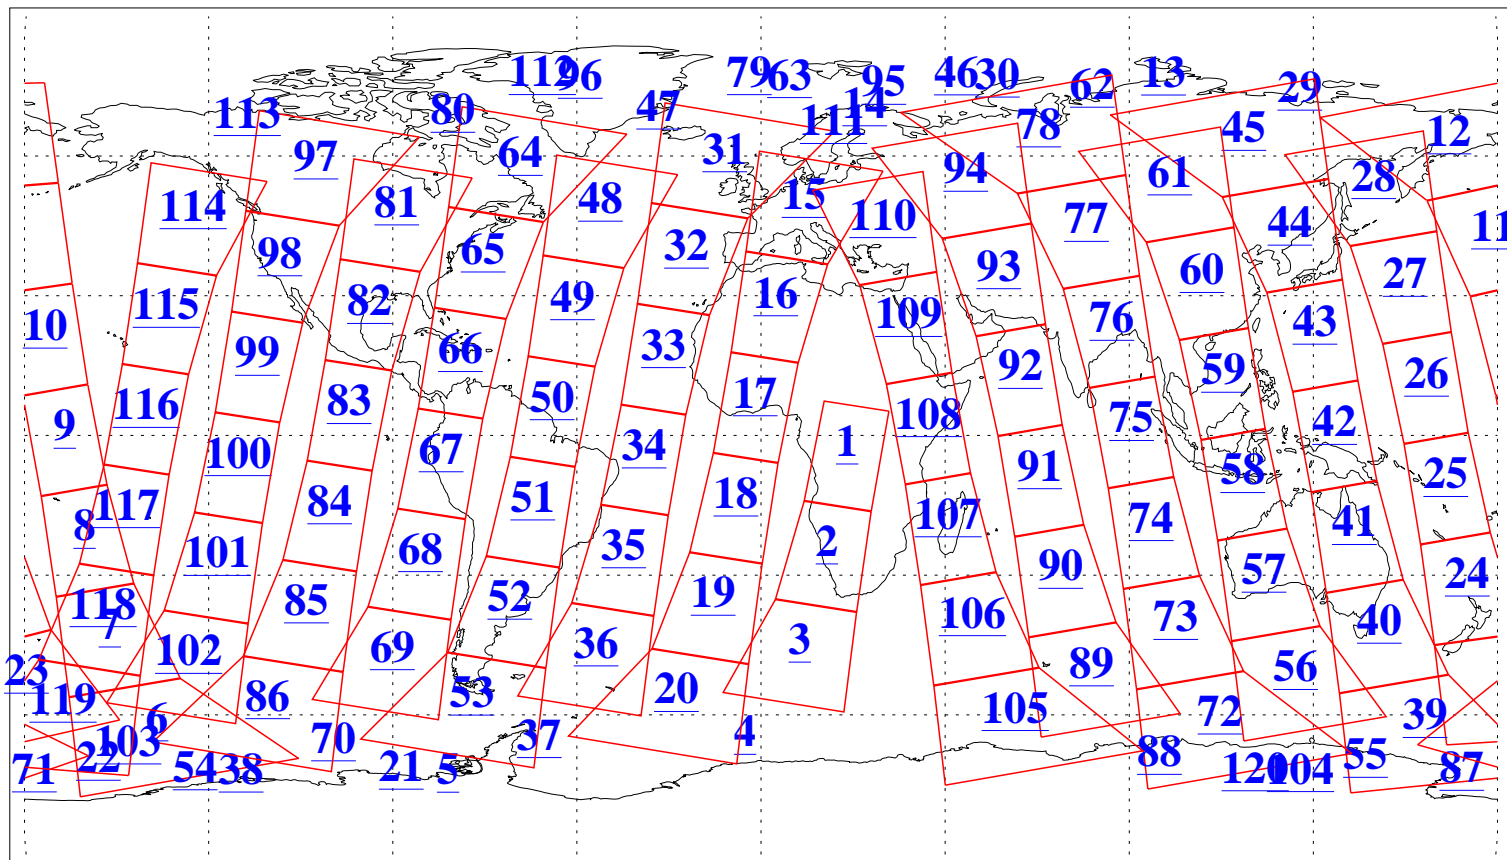

L1B Availability
AMSU Granules: 240
HSB Granules: 0
AIRS Granules: 240

21 Sep 2016
DoY 265
Aqua Day 5254
Granules: 1 to 120

Granules: 121 to 240

Legend: AMSU Available, HSB Available, AIRS Available

L1B Availability
AMSU Granules: 240
HSB Granules: 0
AIRS Granules: 240

21 Sep 2016
DoY 265
Aqua Day 5254

Ascending Granules

Descending Granules

Legend: AMSU Available, HSB Available, AIRS Available

L1B Availability
 AMSU Granules: 240
 HSB Granules: 0
 AIRS Granules: 240

21 Sep 2016
 DoY 265
 Aqua Day 5254

Northern Hemisphere Granules

Southern Hemisphere Granules

Legend: AMSU Available, HSB Available, AIRS Available