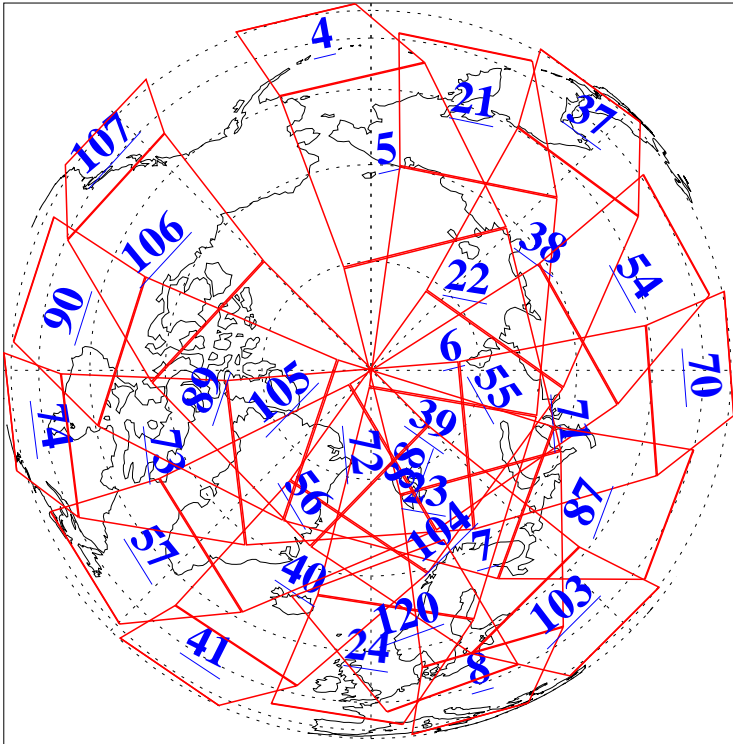

L1B Availability  
AMSU Granules: 240  
HSB Granules: 0  
AIRS Granules: 240

20 Sep 2016  
DoY 264  
Aqua Day 5253  
Granules: 1 to 120

Granules: 121 to 240

Legend: AMSU Available, HSB Available, AIRS Available

L1B Availability  
AMSU Granules: 240  
HSB Granules: 0  
AIRS Granules: 240

20 Sep 2016  
DoY 264  
Aqua Day 5253

Ascending Granules

Descending Granules

Legend: AMSU Available, HSB Available, AIRS Available

L1B Availability  
 AMSU Granules: 240  
 HSB Granules: 0  
 AIRS Granules: 240

20 Sep 2016  
 DoY 264  
 Aqua Day 5253

Northern Hemisphere Granules

Southern Hemisphere Granules

Legend: AMSU Available, HSB Available, AIRS Available