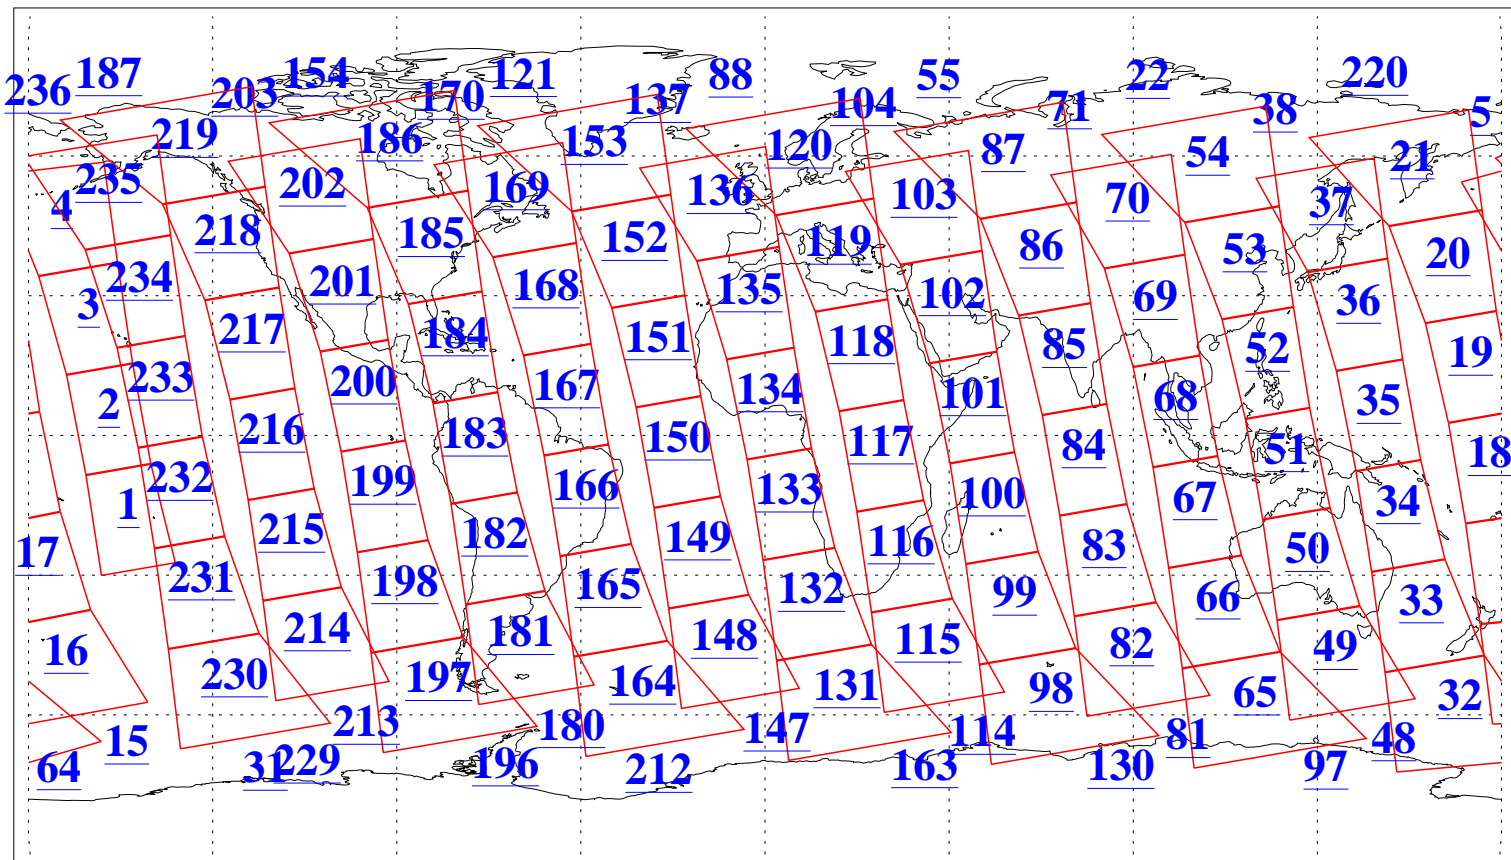

L1B Availability  
AMSU Granules: 240  
HSB Granules: 0  
AIRS Granules: 240

20 Sep 2016  
DoY 264  
Aqua Day 5253  
Granules: 1 to 120

Granules: 121 to 240

Legend: AMSU Available, HSB Available, AIRS Available

L1B Availability  
AMSU Granules: 240  
HSB Granules: 0  
AIRS Granules: 240

20 Sep 2016  
DoY 264  
Aqua Day 5253

Ascending Granules

Descending Granules

Legend: AMSU Available, HSB Available, AIRS Available