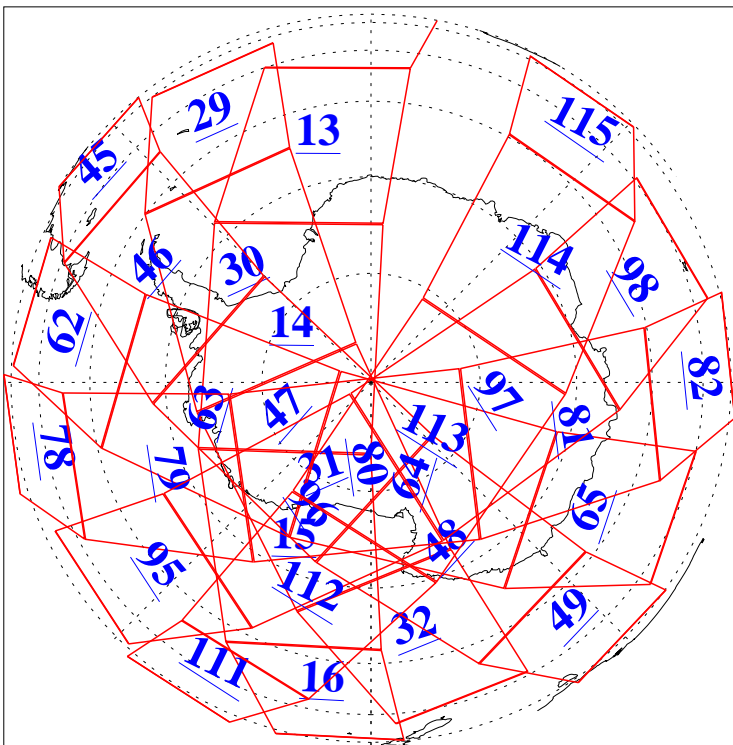

L1B Availability  
AMSU Granules: 240  
HSB Granules: 0  
AIRS Granules: 240

20 Sep 2016  
DoY 264  
Aqua Day 5253  
Granules: 1 to 120

Granules: 121 to 240

Legend: AMSU Available, HSB Available, AIRS Available

L1B Availability  
AMSU Granules: 240  
HSB Granules: 0  
AIRS Granules: 240

20 Sep 2016  
DoY 264  
Aqua Day 5253

Ascending Granules

Descending Granules

Legend: AMSU Available, HSB Available, AIRS Available

L1B Availability  
 AMSU Granules: 240  
 HSB Granules: 0  
 AIRS Granules: 240

20 Sep 2016  
 DoY 264  
 Aqua Day 5253

Northern Hemisphere Granules

Southern Hemisphere Granules

Legend: AMSU Available, HSB Available, AIRS Available