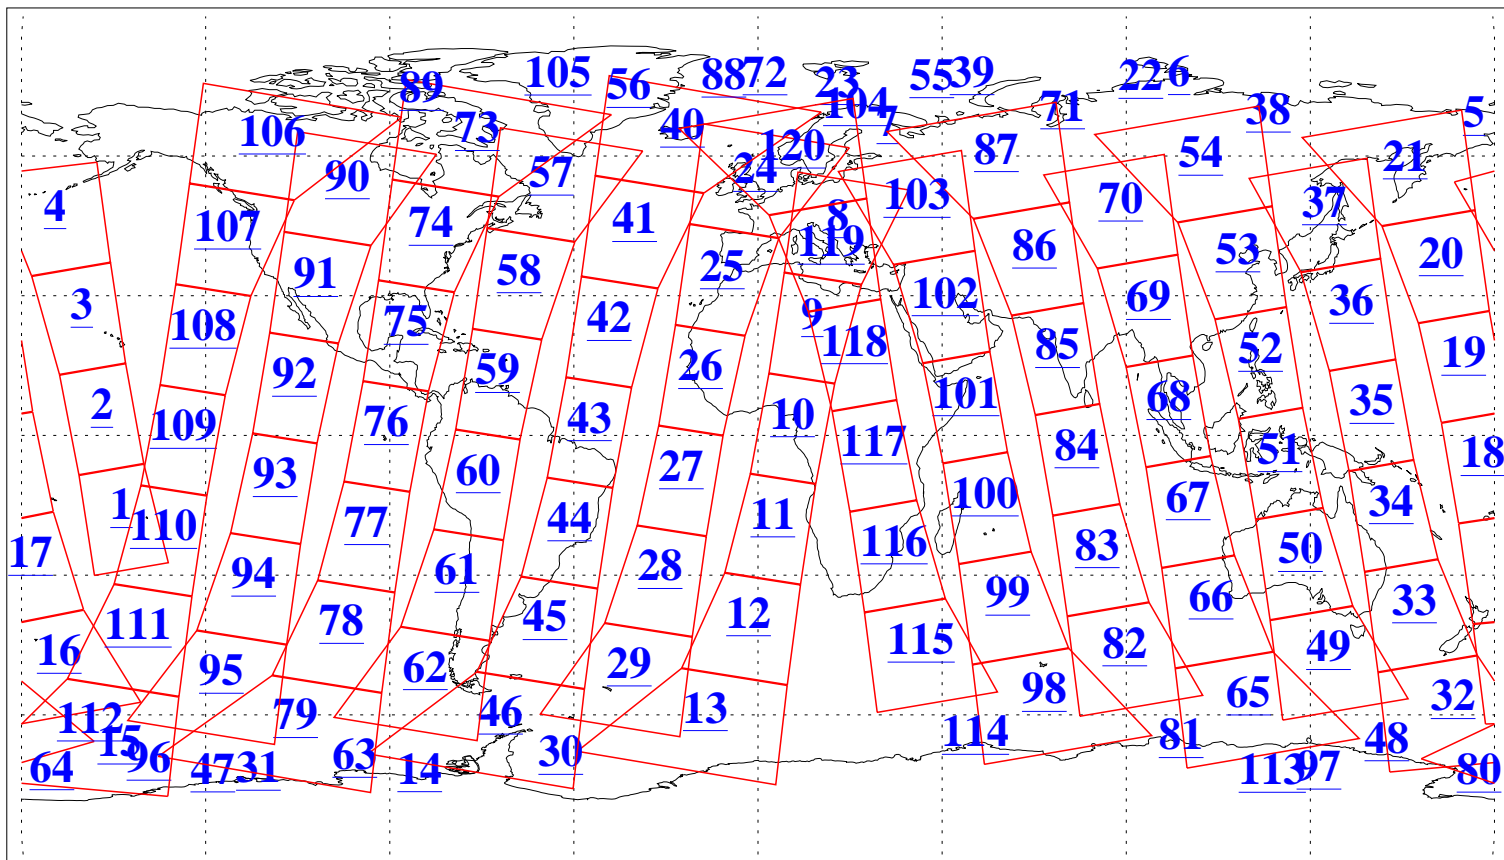

L1B Availability  
AMSU Granules: 240  
HSB Granules: 0  
AIRS Granules: 240

20 Sep 2016  
DoY 264  
Aqua Day 5253  
Granules: 1 to 120

Granules: 121 to 240

Legend: AMSU Available, HSB Available, AIRS Available

L1B Availability  
AMSU Granules: 240  
HSB Granules: 0  
AIRS Granules: 240

20 Sep 2016  
DoY 264  
Aqua Day 5253

Ascending Granules

Descending Granules

Legend: AMSU Available, HSB Available, AIRS Available

L1B Availability  
 AMSU Granules: 240  
 HSB Granules: 0  
 AIRS Granules: 240

20 Sep 2016  
 DoY 264  
 Aqua Day 5253

Northern Hemisphere Granules

Southern Hemisphere Granules

Legend: AMSU Available, HSB Available, AIRS Available