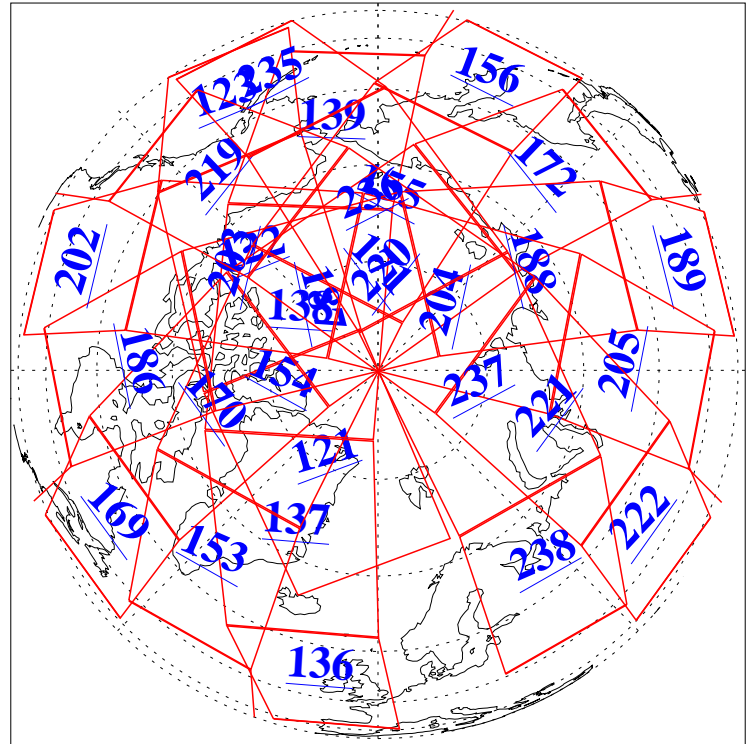

L1B Availability  
AMSU Granules: 240  
HSB Granules: 0  
AIRS Granules: 240

20 Sep 2016  
DoY 264  
Aqua Day 5253

Ascending Granules

Descending Granules

Legend: AMSU Available, HSB Available, AIRS Available

L1B Availability  
 AMSU Granules: 240  
 HSB Granules: 0  
 AIRS Granules: 240

20 Sep 2016  
 DoY 264  
 Aqua Day 5253

Northern Hemisphere Granules

Southern Hemisphere Granules

Legend: AMSU Available, HSB Available, AIRS Available