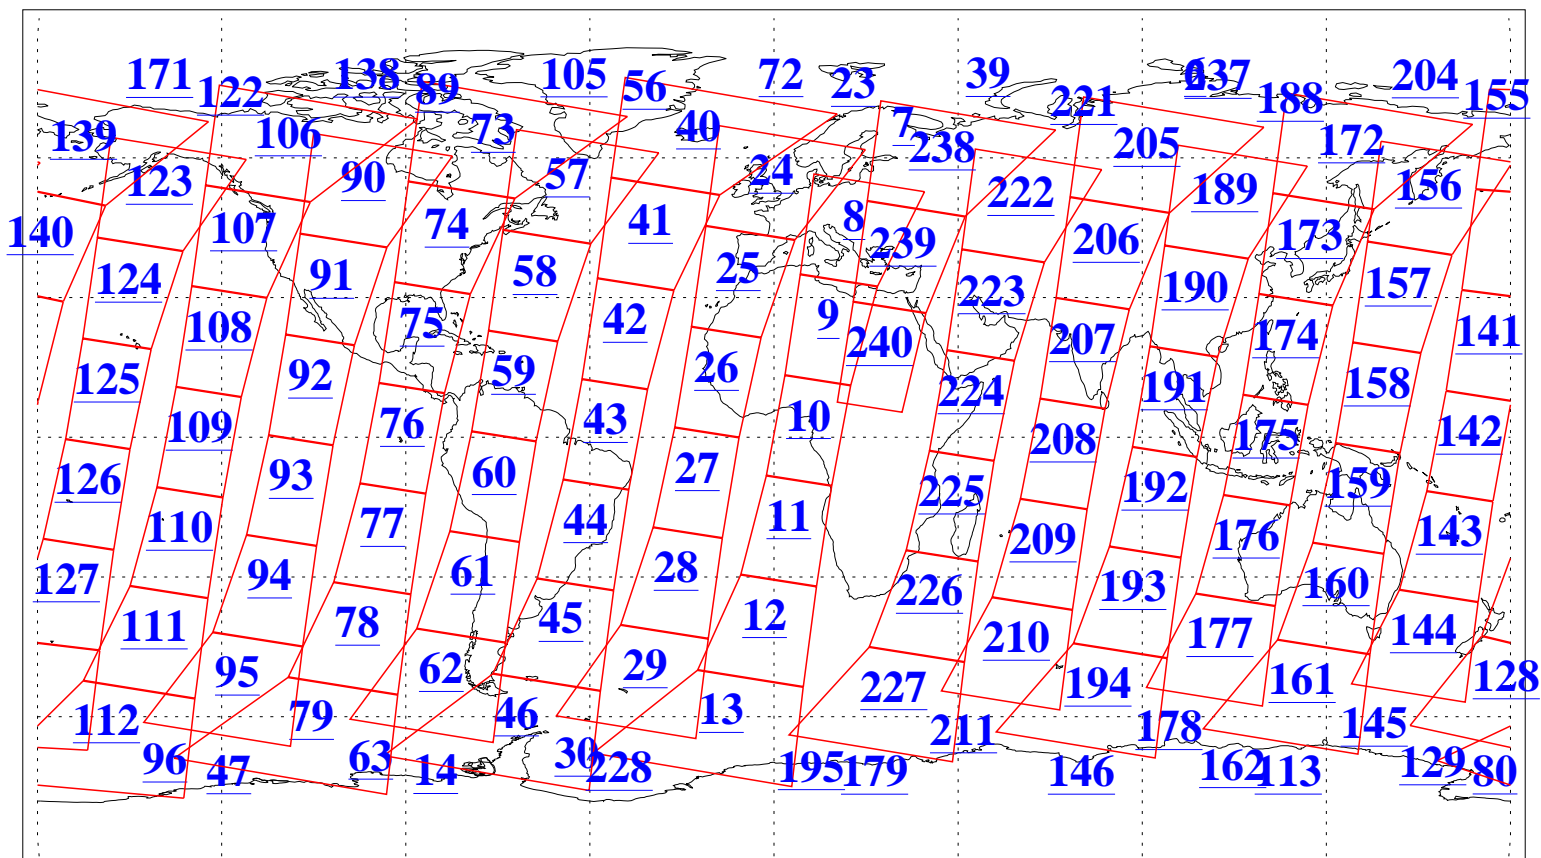

L1B Availability  
AMSU Granules: 240  
HSB Granules: 0  
AIRS Granules: 240

20 Sep 2016  
DoY 264  
Aqua Day 5253  
Granules: 1 to 120

Granules: 121 to 240

Legend: AMSU Available, HSB Available, AIRS Available

L1B Availability  
AMSU Granules: 240  
HSB Granules: 0  
AIRS Granules: 240

20 Sep 2016  
DoY 264  
Aqua Day 5253

Ascending Granules

Descending Granules

Legend: AMSU Available, HSB Available, AIRS Available

L1B Availability  
 AMSU Granules: 240  
 HSB Granules: 0  
 AIRS Granules: 240

20 Sep 2016  
 DoY 264  
 Aqua Day 5253

Northern Hemisphere Granules

Southern Hemisphere Granules

Legend: AMSU Available, HSB Available, AIRS Available