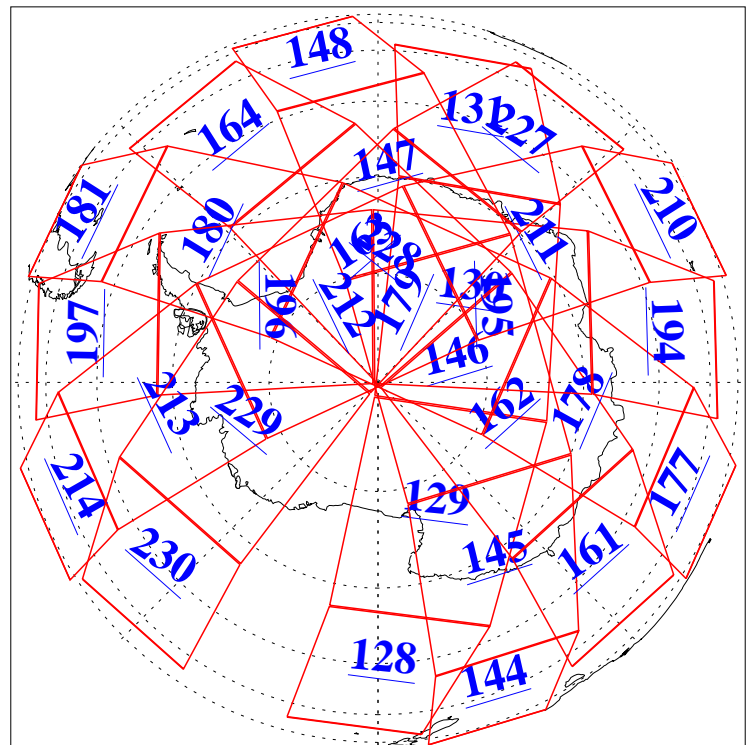

L1B Availability  
AMSU Granules: 240  
HSB Granules: 0  
AIRS Granules: 240

20 Sep 2016  
DoY 264  
Aqua Day 5253

Ascending Granules

Descending Granules

Legend: AMSU Available, HSB Available, AIRS Available

L1B Availability  
 AMSU Granules: 240  
 HSB Granules: 0  
 AIRS Granules: 240

20 Sep 2016  
 DoY 264  
 Aqua Day 5253

Northern Hemisphere Granules

Southern Hemisphere Granules

Legend: AMSU Available, HSB Available, AIRS Available