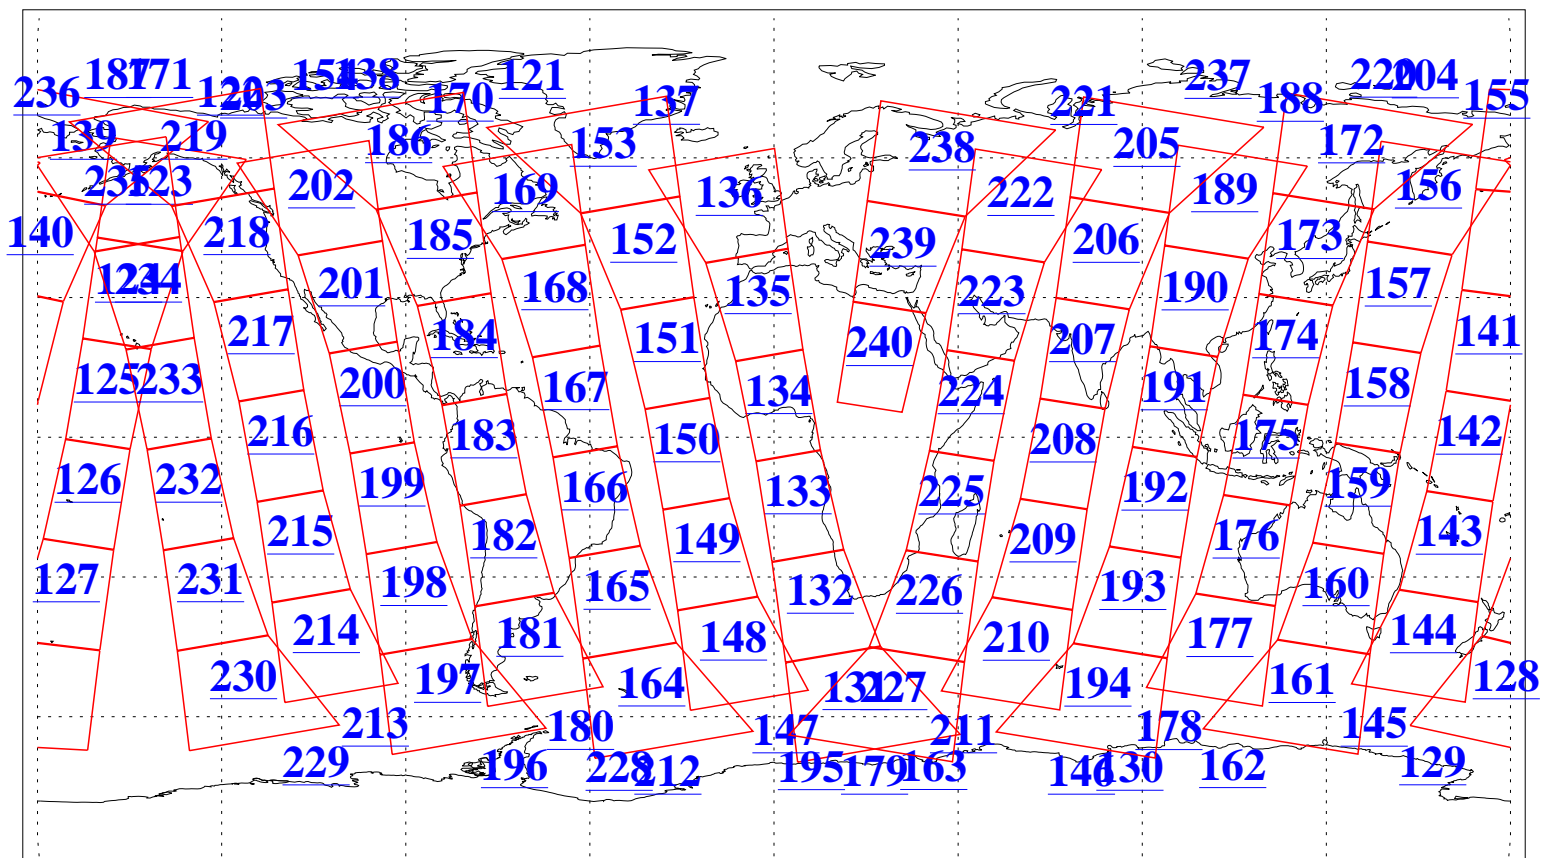

L1B Availability  
AMSU Granules: 240  
HSB Granules: 0  
AIRS Granules: 240

20 Sep 2016  
DoY 264  
Aqua Day 5253  
Granules: 1 to 120

Granules: 121 to 240

Legend: AMSU Available, HSB Available, AIRS Available

L1B Availability  
AMSU Granules: 240  
HSB Granules: 0  
AIRS Granules: 240

20 Sep 2016  
DoY 264  
Aqua Day 5253

Ascending Granules

Descending Granules

Legend: AMSU Available, HSB Available, AIRS Available