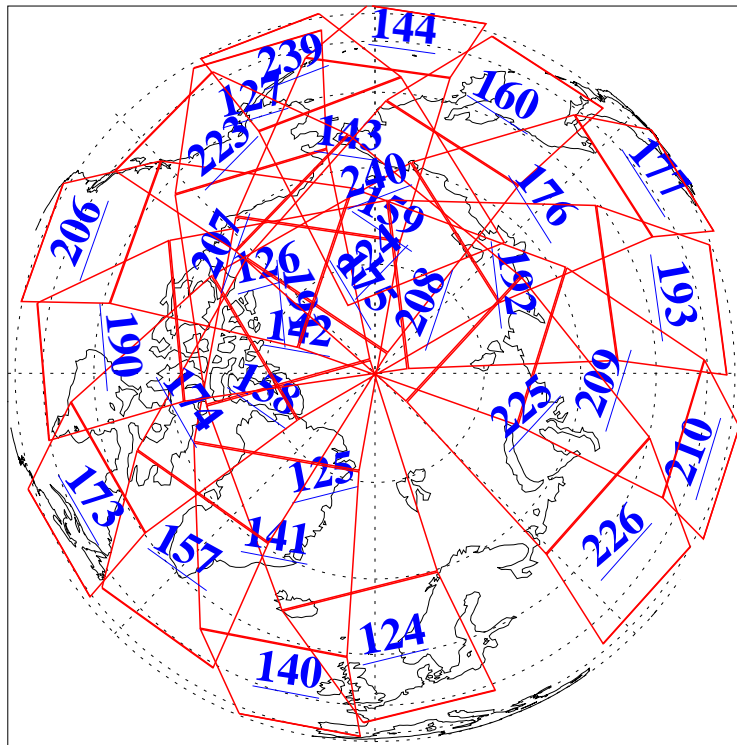

L1B Availability  
AMSU Granules: 240  
HSB Granules: 0  
AIRS Granules: 240

16 Sep 2016  
DoY 260  
Aqua Day 5249  
Granules: 1 to 120

Granules: 121 to 240

Legend: AMSU Available, HSB Available, AIRS Available

L1B Availability  
AMSU Granules: 240  
HSB Granules: 0  
AIRS Granules: 240

16 Sep 2016  
DoY 260  
Aqua Day 5249  
Ascending Granules

Descending Granules

Legend: AMSU Available, HSB Available, AIRS Available

### Northern Hemisphere Granules