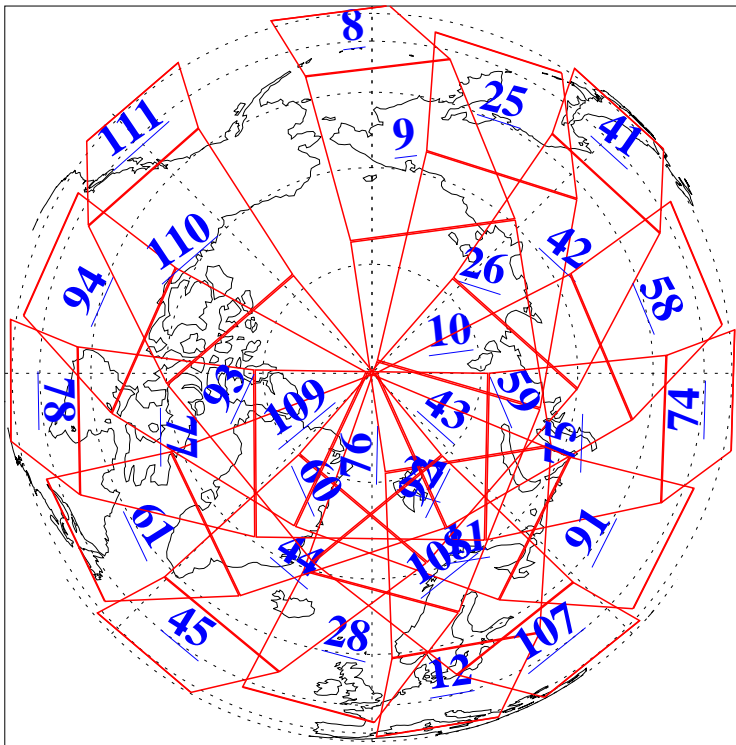

L1B Availability  
AMSU Granules: 240  
HSB Granules: 0  
AIRS Granules: 240

16 Sep 2016  
DoY 260  
Aqua Day 5249  
Granules: 1 to 120

Granules: 121 to 240

Legend: AMSU Available, HSB Available, AIRS Available

L1B Availability  
AMSU Granules: 240  
HSB Granules: 0  
AIRS Granules: 240

16 Sep 2016  
DoY 260  
Aqua Day 5249  
Ascending Granules

Descending Granules

Legend: AMSU Available, HSB Available, AIRS Available

### Northern Hemisphere Granules