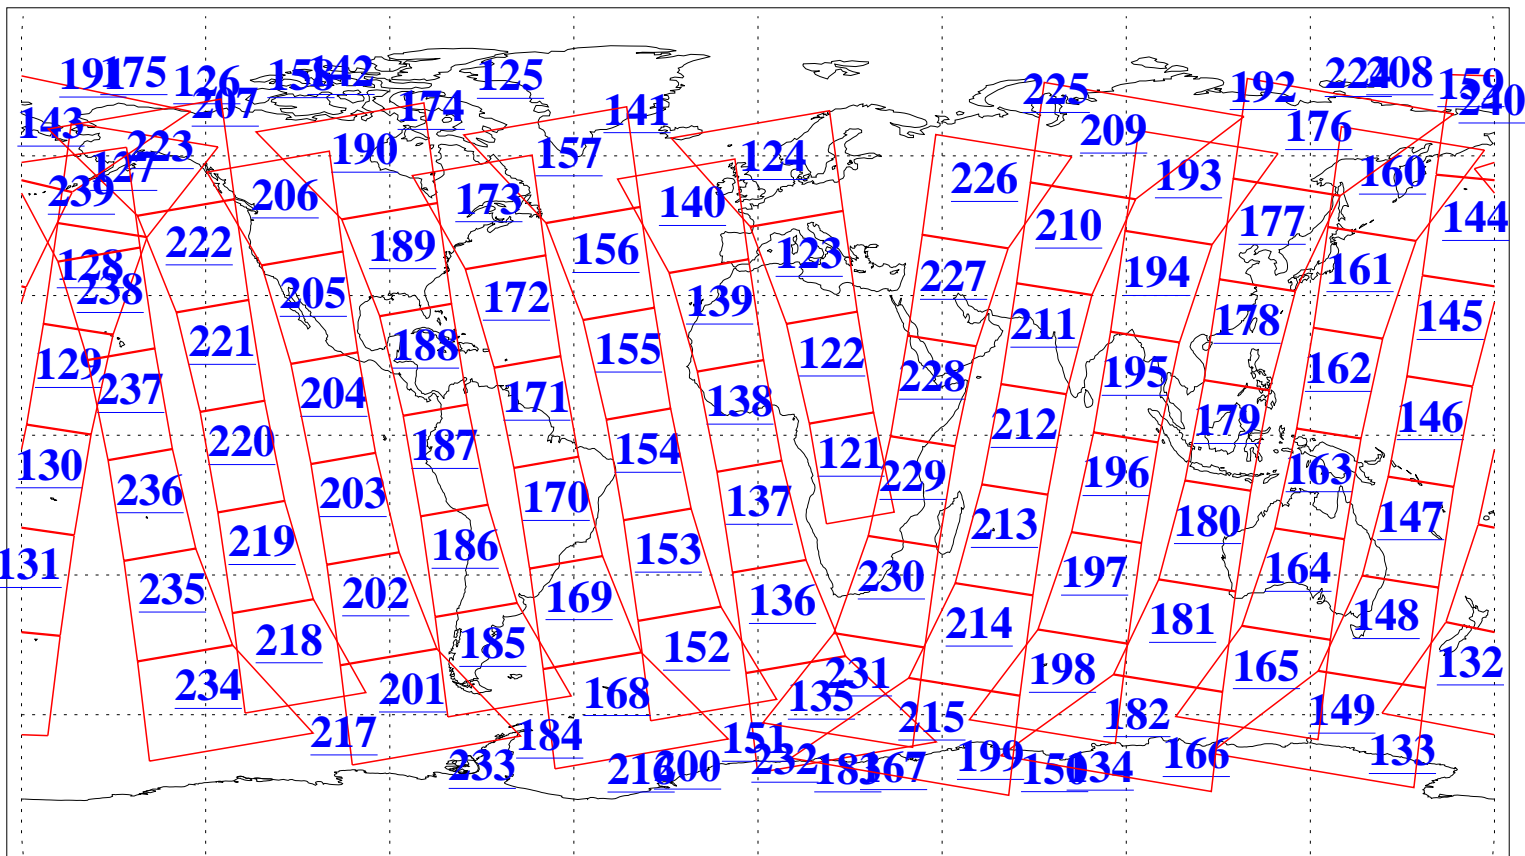

L1B Availability  
AMSU Granules: 240  
HSB Granules: 0  
AIRS Granules: 240

16 Sep 2016  
DoY 260  
Aqua Day 5249  
Granules: 1 to 120

Granules: 121 to 240

Legend: AMSU Available, HSB Available, AIRS Available

L1B Availability  
AMSU Granules: 240  
HSB Granules: 0  
AIRS Granules: 240

16 Sep 2016  
DoY 260  
Aqua Day 5249  
Ascending Granules

Descending Granules

Legend: AMSU Available, HSB Available, AIRS Available