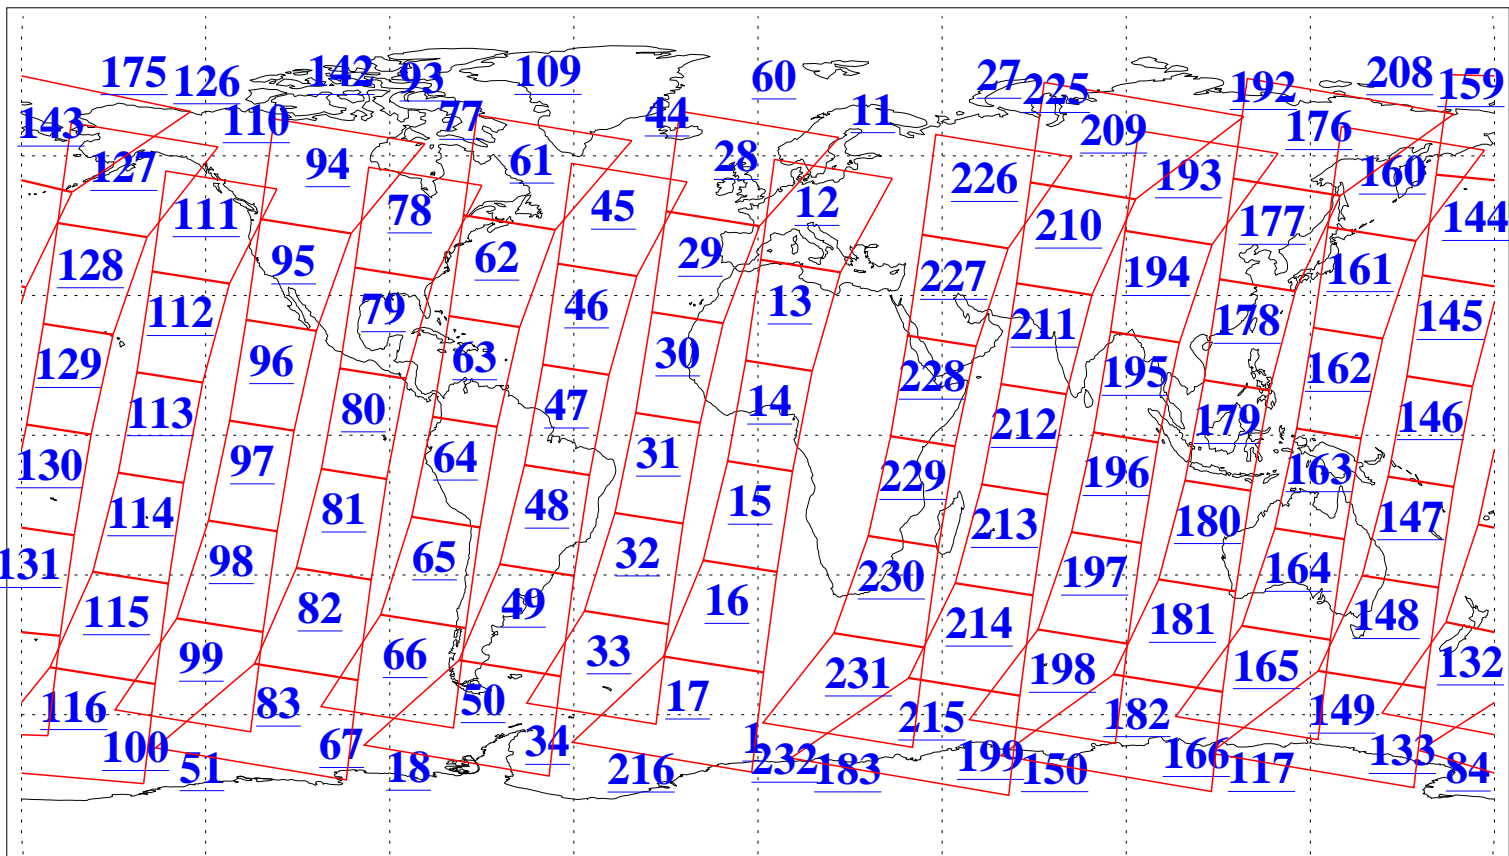

L1B Availability  
AMSU Granules: 240  
HSB Granules: 0  
AIRS Granules: 240

16 Sep 2016  
DoY 260  
Aqua Day 5249  
Granules: 1 to 120

Granules: 121 to 240

Legend: AMSU Available, HSB Available, AIRS Available

L1B Availability  
AMSU Granules: 240  
HSB Granules: 0  
AIRS Granules: 240

16 Sep 2016  
DoY 260  
Aqua Day 5249  
Ascending Granules

Descending Granules

Legend: AMSU Available, HSB Available, AIRS Available