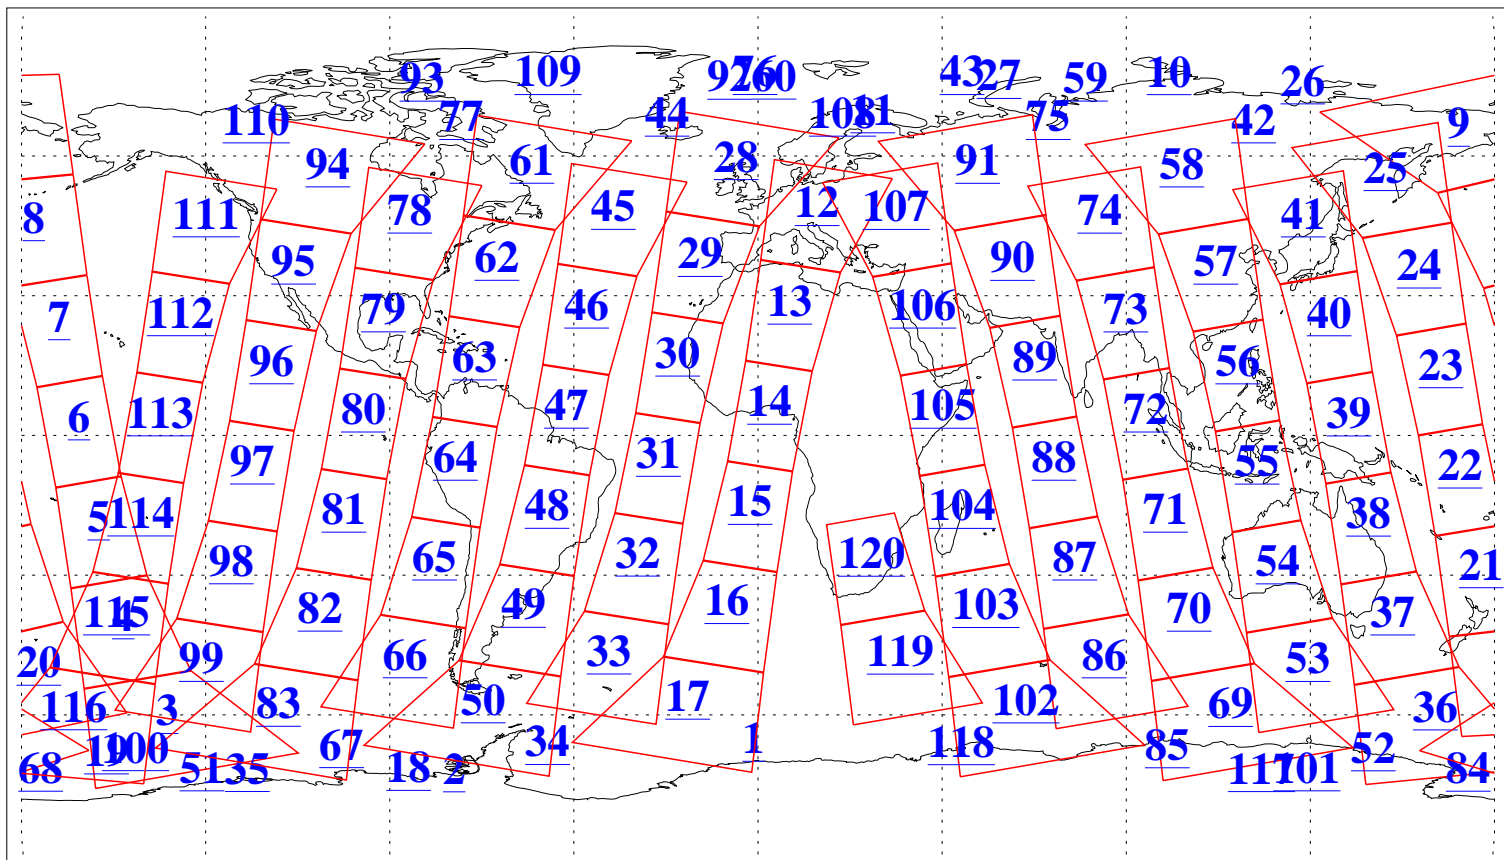

L1B Availability  
AMSU Granules: 240  
HSB Granules: 0  
AIRS Granules: 240

16 Sep 2016  
DoY 260  
Aqua Day 5249  
Granules: 1 to 120

Granules: 121 to 240

Legend: AMSU Available, HSB Available, AIRS Available

L1B Availability  
AMSU Granules: 240  
HSB Granules: 0  
AIRS Granules: 240

16 Sep 2016  
DoY 260  
Aqua Day 5249  
Ascending Granules

Descending Granules

Legend: AMSU Available, HSB Available, AIRS Available