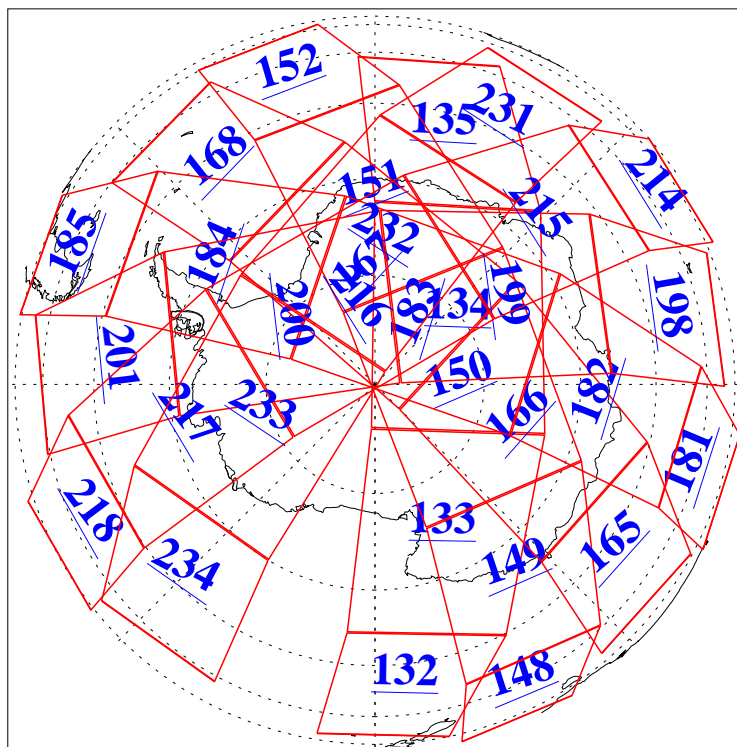

Legend: AMSU Available, HSB Available, AIRS Available