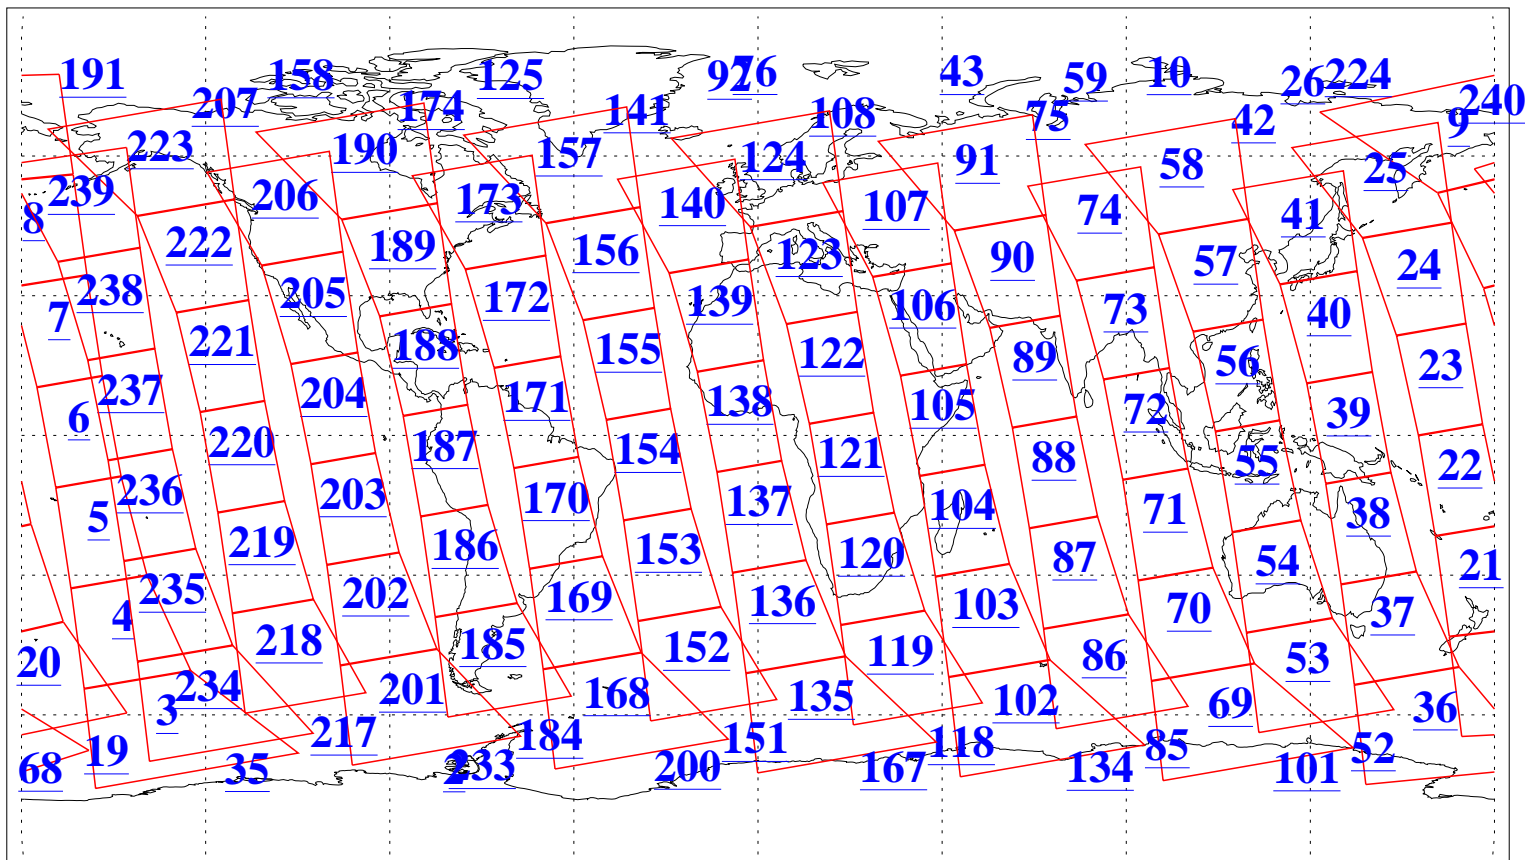

L1B Availability  
AMSU Granules: 240  
HSB Granules: 0  
AIRS Granules: 240

16 Sep 2016  
DoY 260  
Aqua Day 5249  
Granules: 1 to 120

Granules: 121 to 240

Legend: AMSU Available, HSB Available, AIRS Available

L1B Availability  
AMSU Granules: 240  
HSB Granules: 0  
AIRS Granules: 240

16 Sep 2016  
DoY 260  
Aqua Day 5249  
Ascending Granules

Descending Granules

Legend: AMSU Available, HSB Available, AIRS Available

### Northern Hemisphere Granules