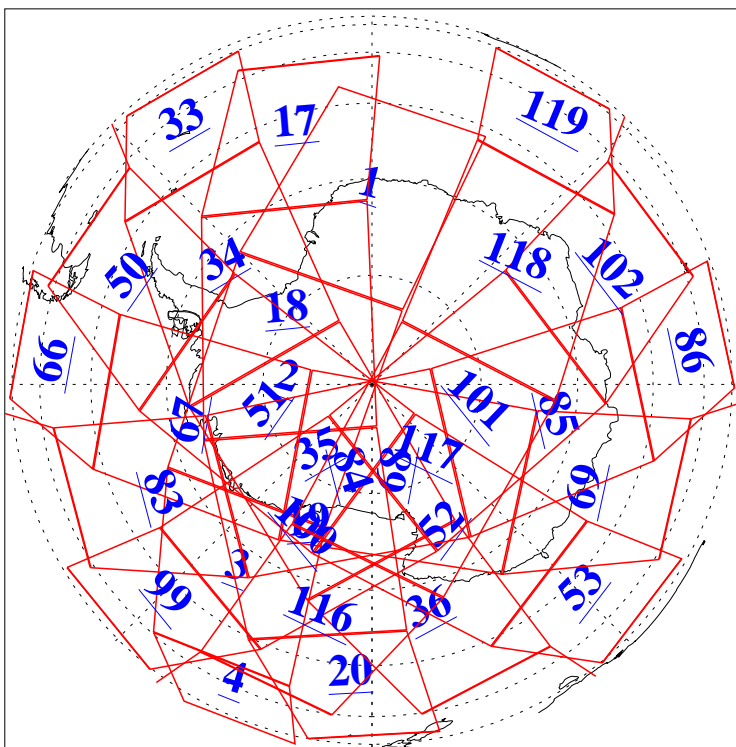

Legend: AMSU Available, HSB Available, AIRS Available