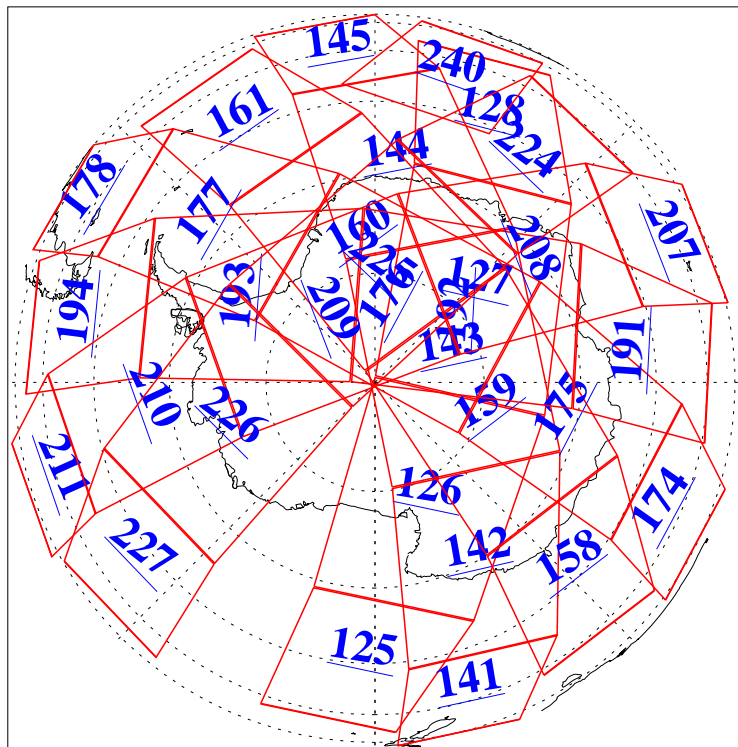

L1B Availability  
AMSU Granules: 240  
HSB Granules: 0  
AIRS Granules: 240

15 Sep 2016  
DoY 259  
Aqua Day 5248  
Granules: 1 to 120

Granules: 121 to 240

Legend: AMSU Available, HSB Available, AIRS Available

L1B Availability  
AMSU Granules: 240  
HSB Granules: 0  
AIRS Granules: 240

15 Sep 2016  
DoY 259  
Aqua Day 5248  
Ascending Granules

Descending Granules

Legend: AMSU Available, HSB Available, AIRS Available

L1B Availability  
 AMSU Granules: 240  
 HSB Granules: 0  
 AIRS Granules: 240

15 Sep 2016  
 DoY 259  
 Aqua Day 5248

Northern Hemisphere Granules

Southern Hemisphere Granules

Legend: AMSU Available, HSB Available, AIRS Available