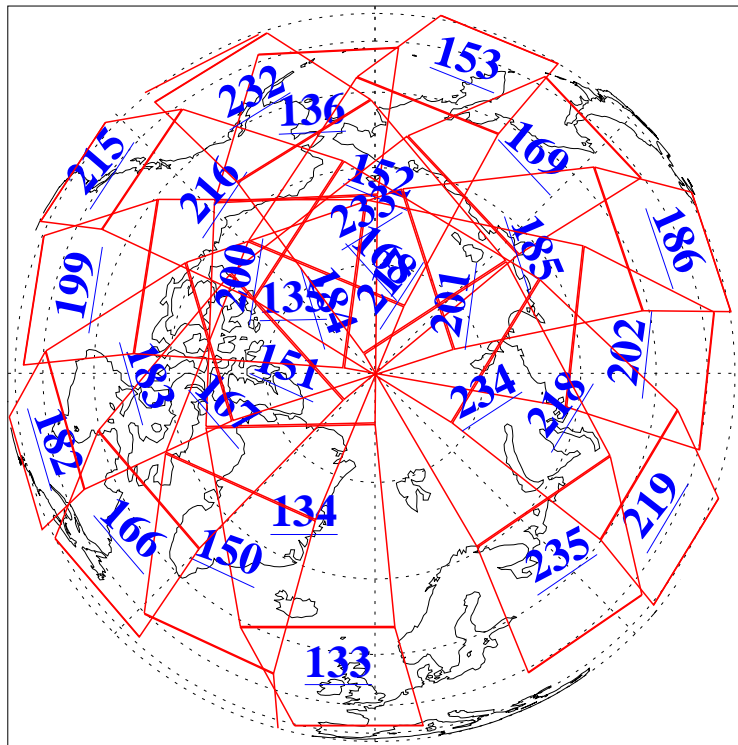

L1B Availability  
AMSU Granules: 240  
HSB Granules: 0  
AIRS Granules: 240

15 Sep 2016  
DoY 259  
Aqua Day 5248  
Ascending Granules

Descending Granules

Legend: AMSU Available, HSB Available, AIRS Available

L1B Availability  
 AMSU Granules: 240  
 HSB Granules: 0  
 AIRS Granules: 240

15 Sep 2016  
 DoY 259  
 Aqua Day 5248

Northern Hemisphere Granules

Southern Hemisphere Granules

Legend: AMSU Available, HSB Available, AIRS Available