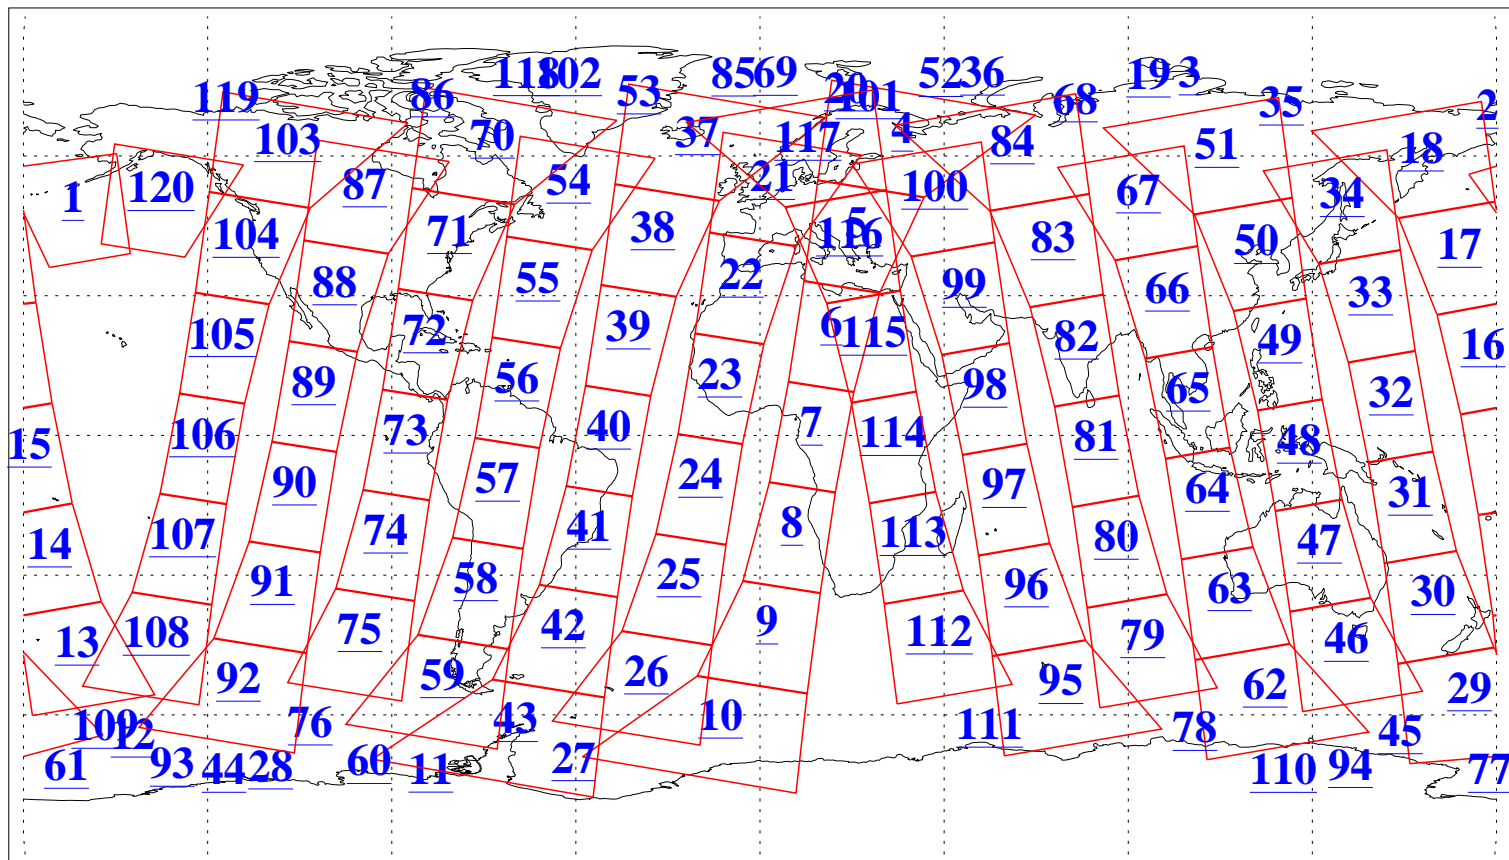

L1B Availability  
AMSU Granules: 240  
HSB Granules: 0  
AIRS Granules: 240

15 Sep 2016  
DoY 259  
Aqua Day 5248  
Granules: 1 to 120

Granules: 121 to 240

Legend: AMSU Available, HSB Available, AIRS Available

L1B Availability  
AMSU Granules: 240  
HSB Granules: 0  
AIRS Granules: 240

15 Sep 2016  
DoY 259  
Aqua Day 5248  
Ascending Granules

Descending Granules

Legend: AMSU Available, HSB Available, AIRS Available

L1B Availability  
 AMSU Granules: 240  
 HSB Granules: 0  
 AIRS Granules: 240

15 Sep 2016  
 DoY 259  
 Aqua Day 5248

Northern Hemisphere Granules

Southern Hemisphere Granules

Legend: AMSU Available, HSB Available, AIRS Available