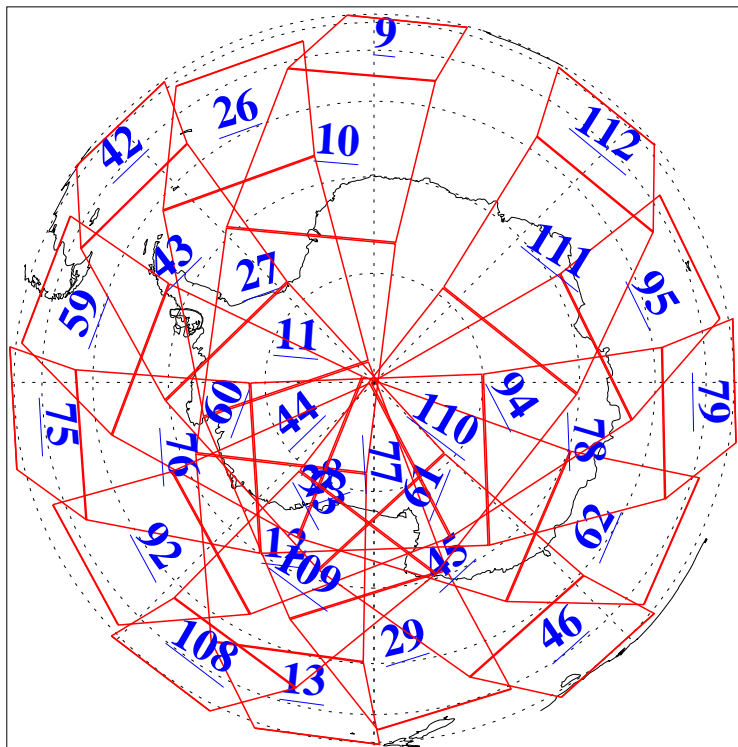

L1B Availability  
AMSU Granules: 240  
HSB Granules: 0  
AIRS Granules: 240

15 Sep 2016  
DoY 259  
Aqua Day 5248  
Granules: 1 to 120

Granules: 121 to 240

Legend: AMSU Available, HSB Available, AIRS Available

L1B Availability  
AMSU Granules: 240  
HSB Granules: 0  
AIRS Granules: 240

15 Sep 2016  
DoY 259  
Aqua Day 5248  
Ascending Granules

Descending Granules

Legend: AMSU Available, HSB Available, AIRS Available

L1B Availability  
 AMSU Granules: 240  
 HSB Granules: 0  
 AIRS Granules: 240

15 Sep 2016  
 DoY 259  
 Aqua Day 5248

Northern Hemisphere Granules

Southern Hemisphere Granules

Legend: AMSU Available, HSB Available, AIRS Available