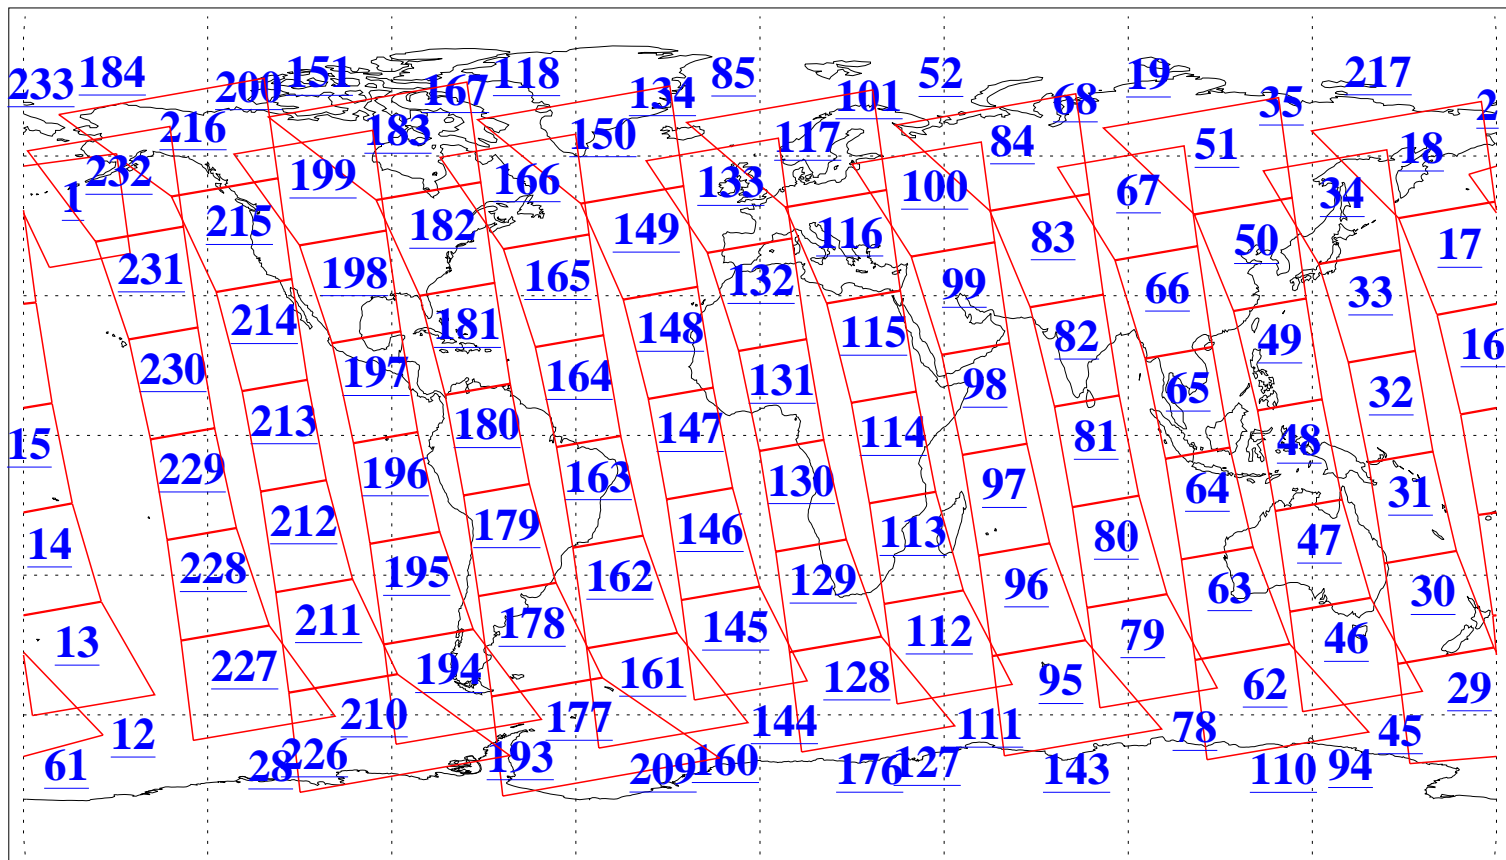

L1B Availability  
AMSU Granules: 240  
HSB Granules: 0  
AIRS Granules: 240

15 Sep 2016  
DoY 259  
Aqua Day 5248  
Granules: 1 to 120

Granules: 121 to 240

Legend: AMSU Available, HSB Available, AIRS Available

L1B Availability  
AMSU Granules: 240  
HSB Granules: 0  
AIRS Granules: 240

15 Sep 2016  
DoY 259  
Aqua Day 5248  
Ascending Granules

Descending Granules

Legend: AMSU Available, HSB Available, AIRS Available

L1B Availability  
 AMSU Granules: 240  
 HSB Granules: 0  
 AIRS Granules: 240

15 Sep 2016  
 DoY 259  
 Aqua Day 5248

Northern Hemisphere Granules

Southern Hemisphere Granules

Legend: AMSU Available, HSB Available, AIRS Available