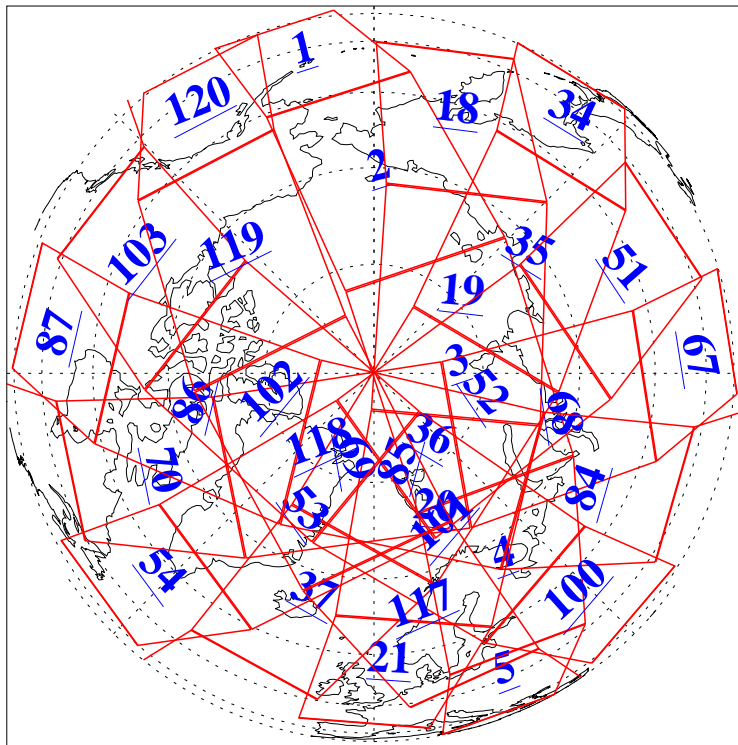

L1B Availability  
AMSU Granules: 240  
HSB Granules: 0  
AIRS Granules: 240

15 Sep 2016  
DoY 259  
Aqua Day 5248  
Granules: 1 to 120

Granules: 121 to 240

Legend: AMSU Available, HSB Available, AIRS Available

L1B Availability  
AMSU Granules: 240  
HSB Granules: 0  
AIRS Granules: 240

15 Sep 2016  
DoY 259  
Aqua Day 5248  
Ascending Granules

Descending Granules

Legend: AMSU Available, HSB Available, AIRS Available

L1B Availability  
 AMSU Granules: 240  
 HSB Granules: 0  
 AIRS Granules: 240

15 Sep 2016  
 DoY 259  
 Aqua Day 5248

Northern Hemisphere Granules

Southern Hemisphere Granules

Legend: AMSU Available, HSB Available, AIRS Available