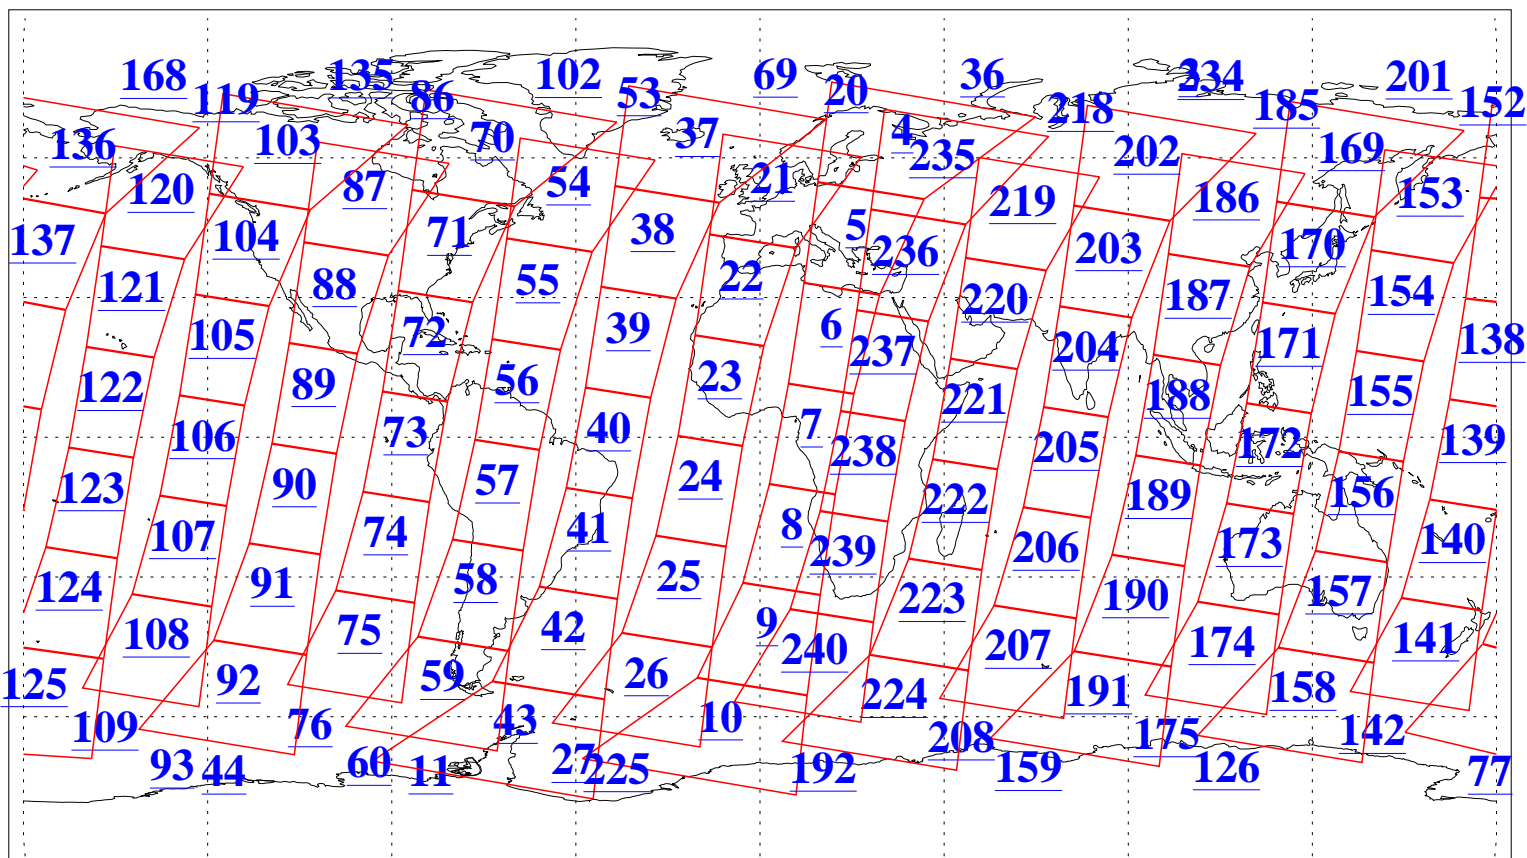

L1B Availability  
AMSU Granules: 240  
HSB Granules: 0  
AIRS Granules: 240

15 Sep 2016  
DoY 259  
Aqua Day 5248  
Granules: 1 to 120

Granules: 121 to 240

Legend: AMSU Available, HSB Available, AIRS Available

L1B Availability  
AMSU Granules: 240  
HSB Granules: 0  
AIRS Granules: 240

15 Sep 2016  
DoY 259  
Aqua Day 5248  
Ascending Granules

Descending Granules

Legend: AMSU Available, HSB Available, AIRS Available

L1B Availability  
 AMSU Granules: 240  
 HSB Granules: 0  
 AIRS Granules: 240

15 Sep 2016  
 DoY 259  
 Aqua Day 5248

Northern Hemisphere Granules

Southern Hemisphere Granules

Legend: AMSU Available, HSB Available, AIRS Available