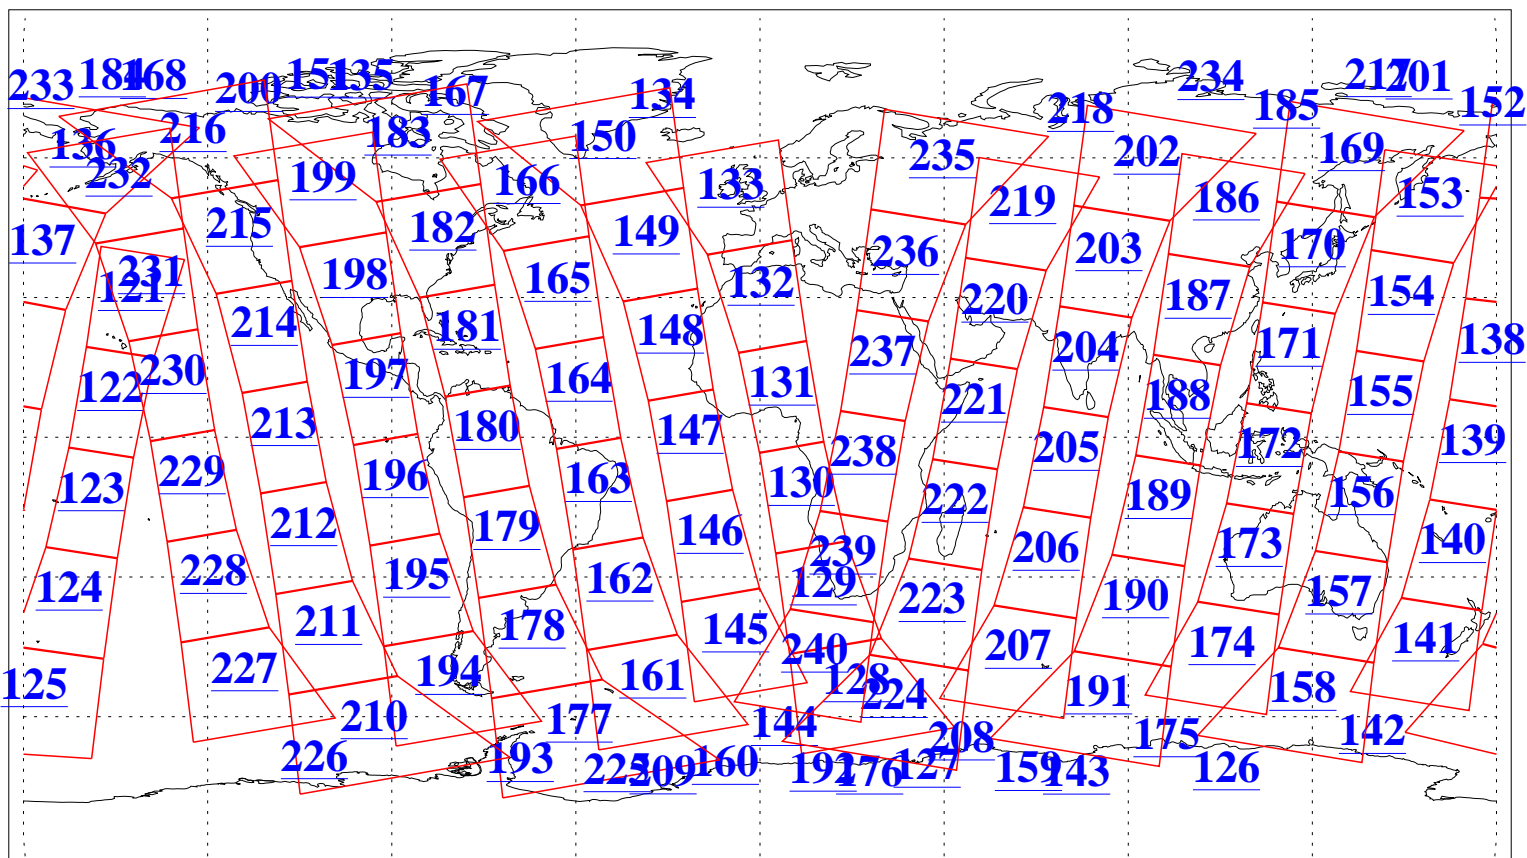

L1B Availability  
AMSU Granules: 240  
HSB Granules: 0  
AIRS Granules: 240

15 Sep 2016  
DoY 259  
Aqua Day 5248  
Granules: 1 to 120

Granules: 121 to 240

Legend: AMSU Available, HSB Available, AIRS Available

L1B Availability  
AMSU Granules: 240  
HSB Granules: 0  
AIRS Granules: 240

15 Sep 2016  
DoY 259  
Aqua Day 5248  
Ascending Granules

Descending Granules

Legend: AMSU Available, HSB Available, AIRS Available

L1B Availability  
 AMSU Granules: 240  
 HSB Granules: 0  
 AIRS Granules: 240

15 Sep 2016  
 DoY 259  
 Aqua Day 5248

Northern Hemisphere Granules

Southern Hemisphere Granules

Legend: AMSU Available, HSB Available, AIRS Available