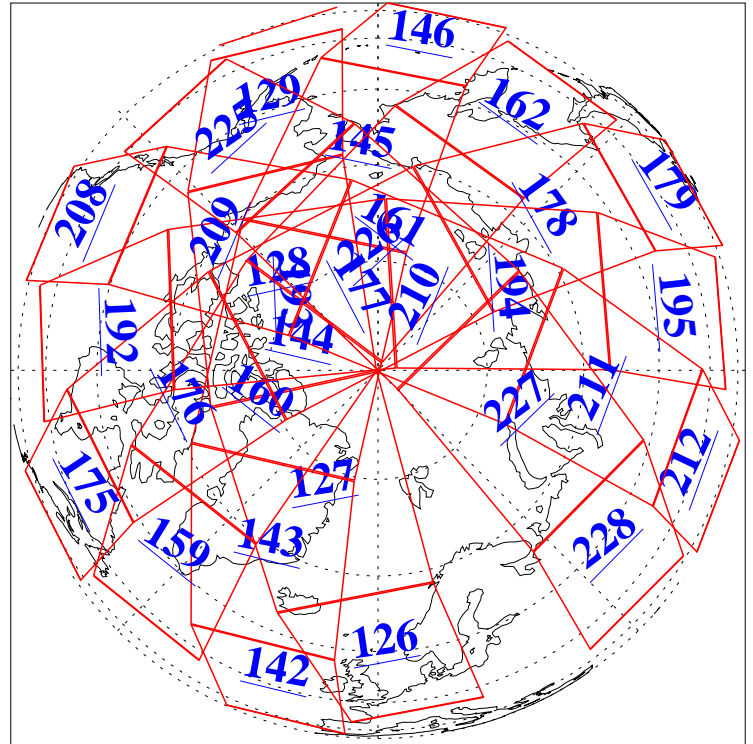

L1B Availability
AMSU Granules: 240
HSB Granules: 0
AIRS Granules: 240

14 Sep 2016
DoY 258
Aqua Day 5247
Granules: 1 to 120

Granules: 121 to 240

Legend: AMSU Available, HSB Available, AIRS Available

L1B Availability
AMSU Granules: 240
HSB Granules: 0
AIRS Granules: 240

14 Sep 2016
DoY 258
Aqua Day 5247

Ascending Granules

Descending Granules

Legend: AMSU Available, HSB Available, AIRS Available

L1B Availability
 AMSU Granules: 240
 HSB Granules: 0
 AIRS Granules: 240

14 Sep 2016
 DoY 258
 Aqua Day 5247

Northern Hemisphere Granules

Southern Hemisphere Granules

Legend: AMSU Available, HSB Available, AIRS Available