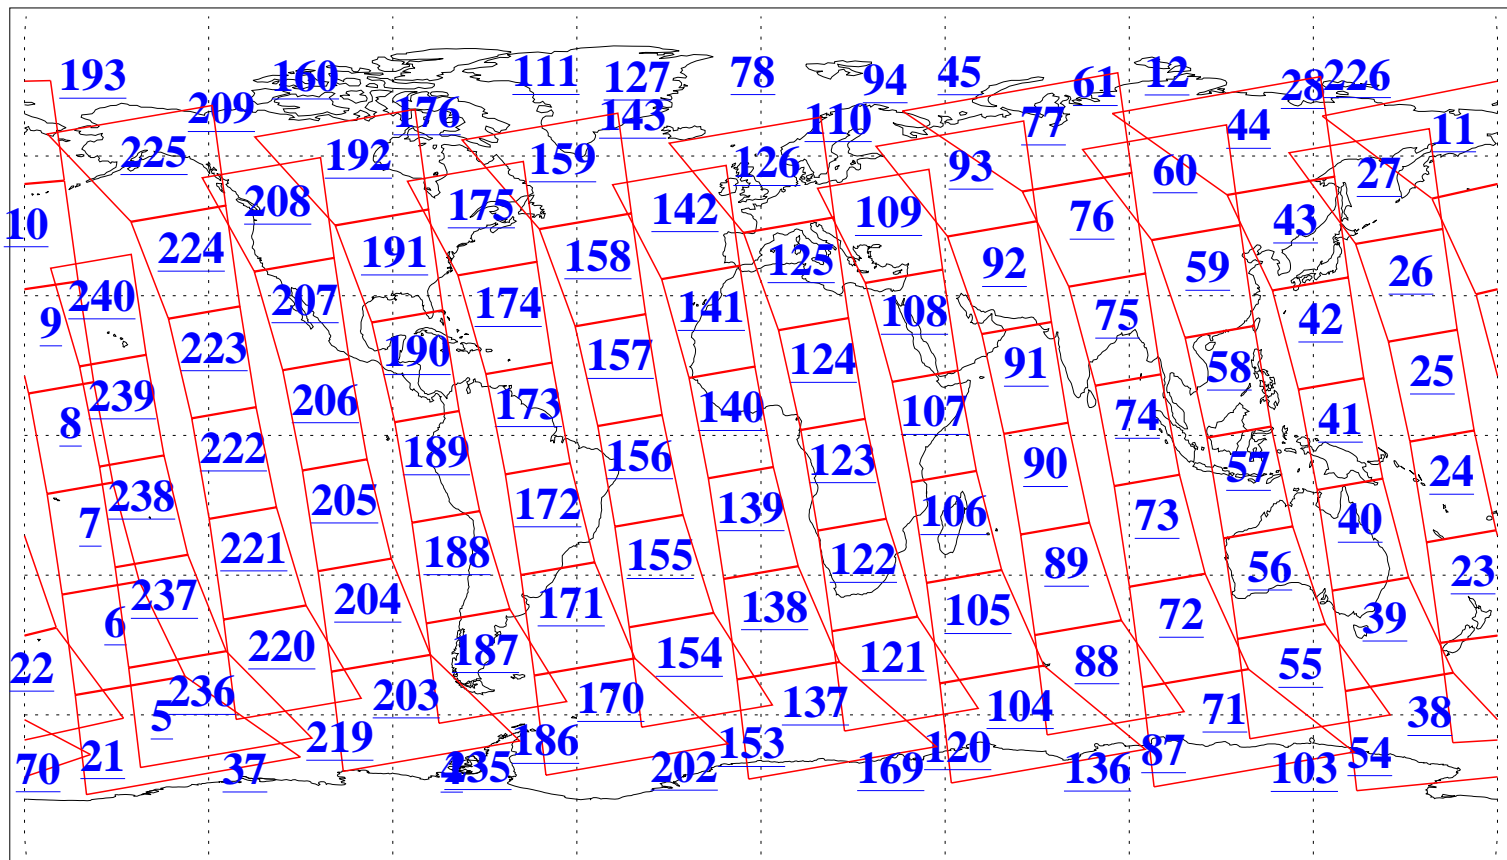

L1B Availability
AMSU Granules: 240
HSB Granules: 0
AIRS Granules: 240

14 Sep 2016
DoY 258
Aqua Day 5247
Granules: 1 to 120

Granules: 121 to 240

Legend: AMSU Available, HSB Available, AIRS Available

L1B Availability
AMSU Granules: 240
HSB Granules: 0
AIRS Granules: 240

14 Sep 2016
DoY 258
Aqua Day 5247

Ascending Granules

Descending Granules

Legend: AMSU Available, HSB Available, AIRS Available

L1B Availability
 AMSU Granules: 240
 HSB Granules: 0
 AIRS Granules: 240

14 Sep 2016
 DoY 258
 Aqua Day 5247

Northern Hemisphere Granules

Southern Hemisphere Granules

Legend: AMSU Available, HSB Available, AIRS Available