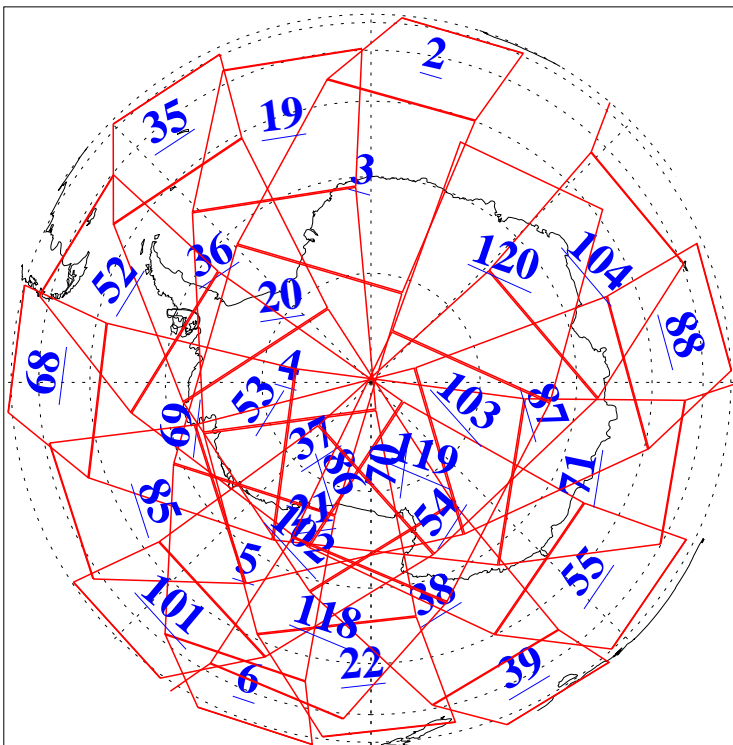

L1B Availability
AMSU Granules: 240
HSB Granules: 0
AIRS Granules: 240

14 Sep 2016
DoY 258
Aqua Day 5247
Granules: 1 to 120

Granules: 121 to 240

Legend: AMSU Available, HSB Available, AIRS Available

L1B Availability
AMSU Granules: 240
HSB Granules: 0
AIRS Granules: 240

14 Sep 2016
DoY 258
Aqua Day 5247

Ascending Granules

Descending Granules

Legend: AMSU Available, HSB Available, AIRS Available

L1B Availability
 AMSU Granules: 240
 HSB Granules: 0
 AIRS Granules: 240

14 Sep 2016
 DoY 258
 Aqua Day 5247

Northern Hemisphere Granules

Southern Hemisphere Granules

Legend: AMSU Available, HSB Available, AIRS Available