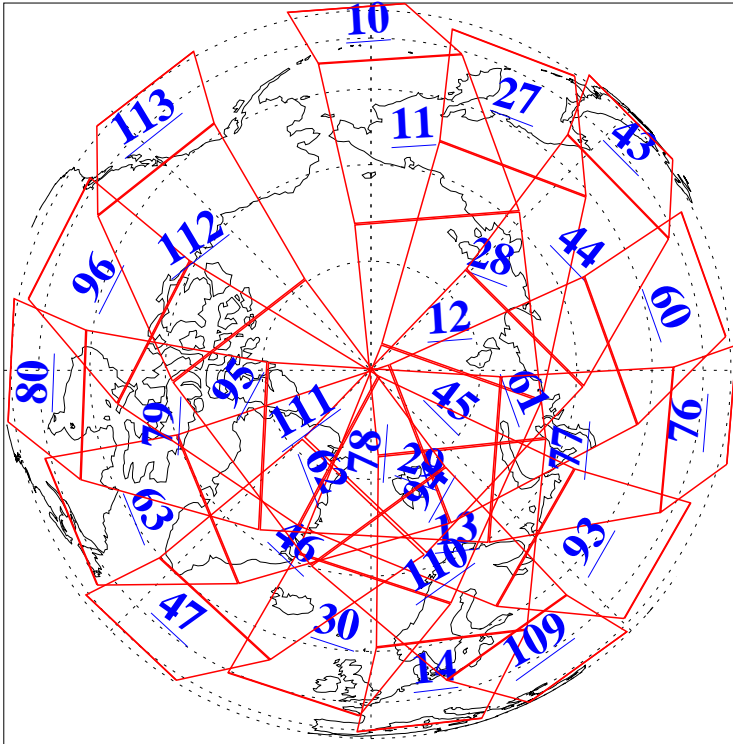

L1B Availability
AMSU Granules: 240
HSB Granules: 0
AIRS Granules: 240

14 Sep 2016
DoY 258
Aqua Day 5247
Granules: 1 to 120

Granules: 121 to 240

Legend: AMSU Available, HSB Available, AIRS Available

L1B Availability
AMSU Granules: 240
HSB Granules: 0
AIRS Granules: 240

14 Sep 2016
DoY 258
Aqua Day 5247

Ascending Granules

Descending Granules

Legend: AMSU Available, HSB Available, AIRS Available

L1B Availability
 AMSU Granules: 240
 HSB Granules: 0
 AIRS Granules: 240

14 Sep 2016
 DoY 258
 Aqua Day 5247

Northern Hemisphere Granules

Southern Hemisphere Granules

Legend: AMSU Available, HSB Available, AIRS Available