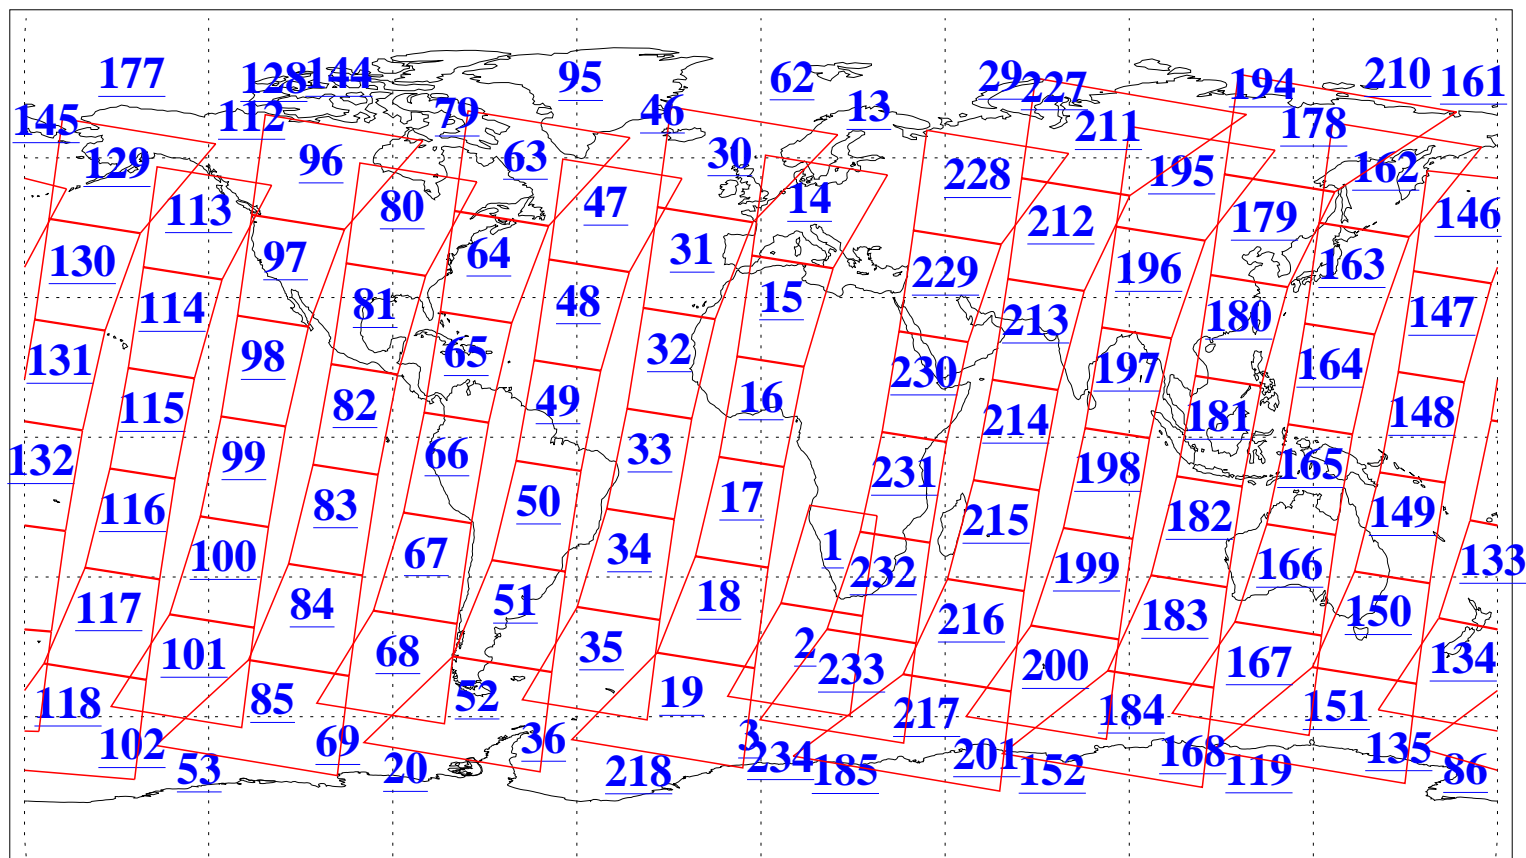

L1B Availability
AMSU Granules: 240
HSB Granules: 0
AIRS Granules: 240

14 Sep 2016
DoY 258
Aqua Day 5247
Granules: 1 to 120

Granules: 121 to 240

Legend: AMSU Available, HSB Available, AIRS Available

L1B Availability
AMSU Granules: 240
HSB Granules: 0
AIRS Granules: 240

14 Sep 2016
DoY 258
Aqua Day 5247

Ascending Granules

Descending Granules

Legend: AMSU Available, HSB Available, AIRS Available

L1B Availability
 AMSU Granules: 240
 HSB Granules: 0
 AIRS Granules: 240

14 Sep 2016
 DoY 258
 Aqua Day 5247

Northern Hemisphere Granules

Southern Hemisphere Granules

Legend: AMSU Available, HSB Available, AIRS Available