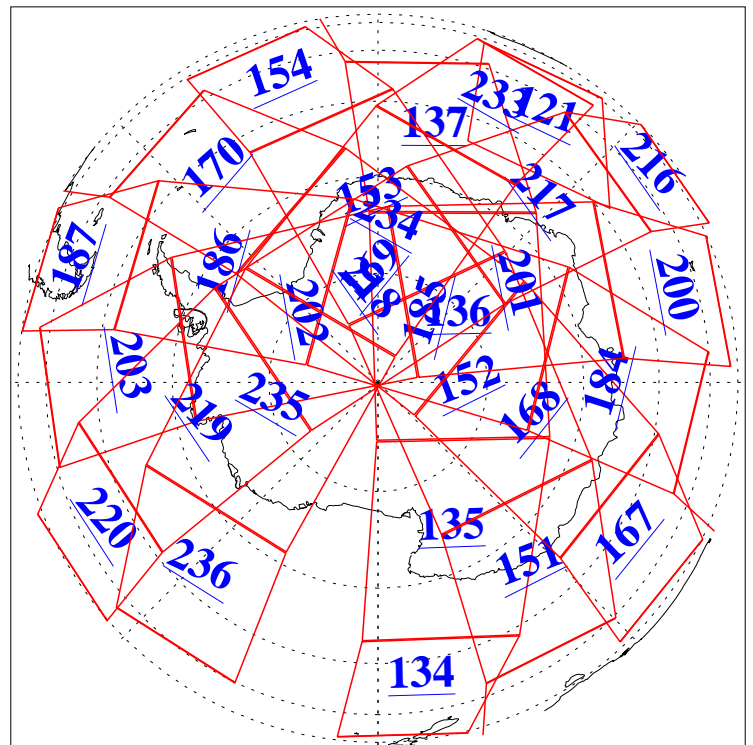

L1B Availability
AMSU Granules: 240
HSB Granules: 0
AIRS Granules: 240

14 Sep 2016
DoY 258
Aqua Day 5247
Granules: 1 to 120

Granules: 121 to 240

Legend: AMSU Available, HSB Available, AIRS Available

L1B Availability
AMSU Granules: 240
HSB Granules: 0
AIRS Granules: 240

14 Sep 2016
DoY 258
Aqua Day 5247

Ascending Granules

Descending Granules

Legend: AMSU Available, HSB Available, AIRS Available

L1B Availability
 AMSU Granules: 240
 HSB Granules: 0
 AIRS Granules: 240

14 Sep 2016
 DoY 258
 Aqua Day 5247

Northern Hemisphere Granules

Southern Hemisphere Granules

Legend: AMSU Available, HSB Available, AIRS Available