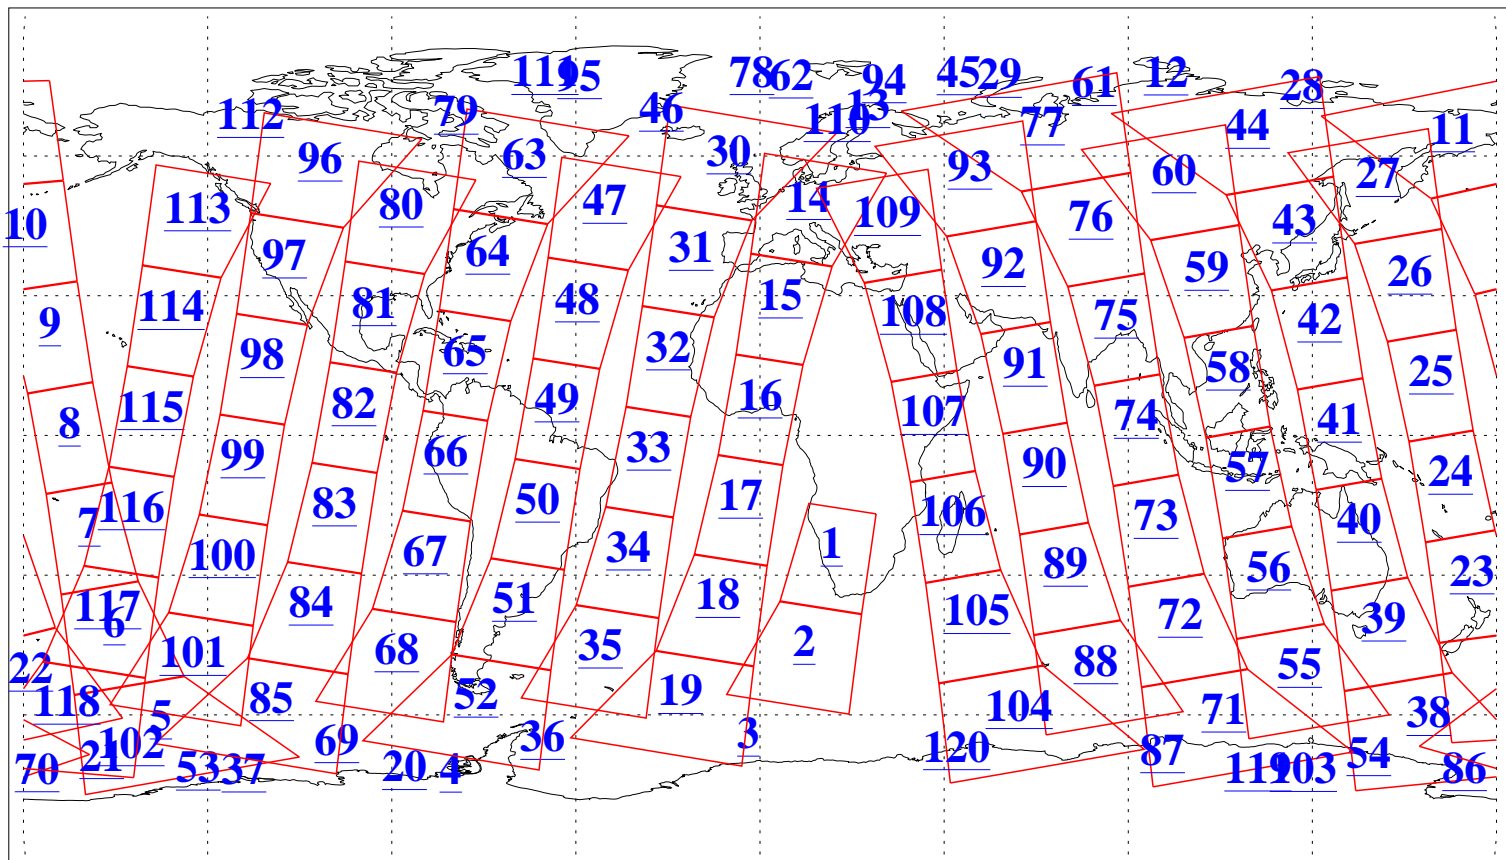

L1B Availability
AMSU Granules: 240
HSB Granules: 0
AIRS Granules: 240

14 Sep 2016
DoY 258
Aqua Day 5247
Granules: 1 to 120

Granules: 121 to 240

Legend: AMSU Available, HSB Available, AIRS Available

L1B Availability
AMSU Granules: 240
HSB Granules: 0
AIRS Granules: 240

14 Sep 2016
DoY 258
Aqua Day 5247

Ascending Granules

Descending Granules

Legend: AMSU Available, HSB Available, AIRS Available

L1B Availability
 AMSU Granules: 240
 HSB Granules: 0
 AIRS Granules: 240

14 Sep 2016
 DoY 258
 Aqua Day 5247

Northern Hemisphere Granules

Southern Hemisphere Granules

Legend: AMSU Available, HSB Available, AIRS Available