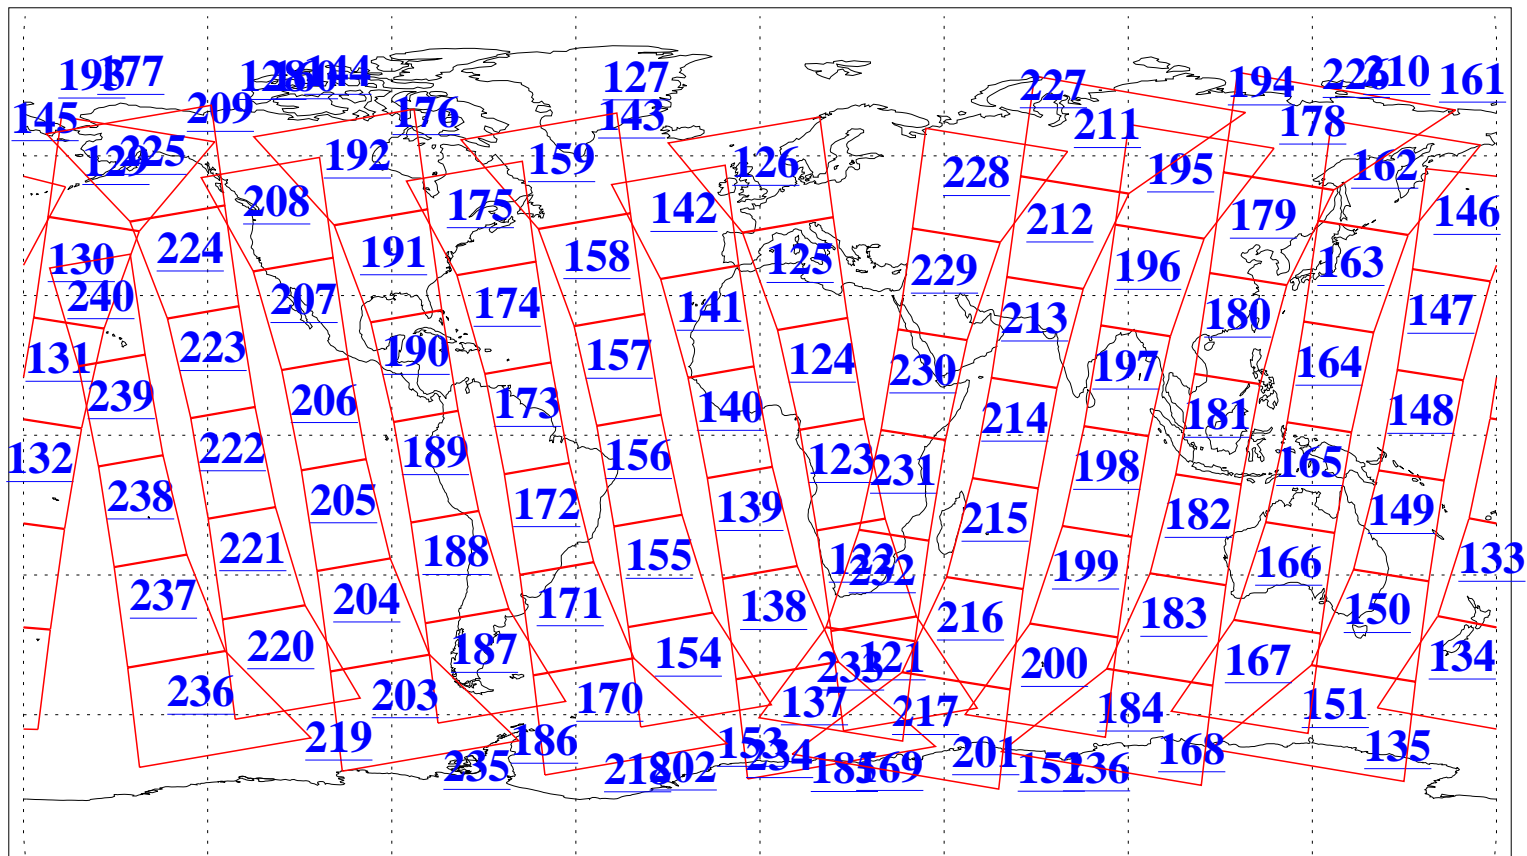

L1B Availability
AMSU Granules: 240
HSB Granules: 0
AIRS Granules: 240

14 Sep 2016
DoY 258
Aqua Day 5247
Granules: 1 to 120

Granules: 121 to 240

Legend: AMSU Available, HSB Available, AIRS Available

L1B Availability
AMSU Granules: 240
HSB Granules: 0
AIRS Granules: 240

14 Sep 2016
DoY 258
Aqua Day 5247

Ascending Granules

Descending Granules

Legend: AMSU Available, HSB Available, AIRS Available

L1B Availability
 AMSU Granules: 240
 HSB Granules: 0
 AIRS Granules: 240

14 Sep 2016
 DoY 258
 Aqua Day 5247

Northern Hemisphere Granules

Southern Hemisphere Granules

Legend: AMSU Available, HSB Available, AIRS Available