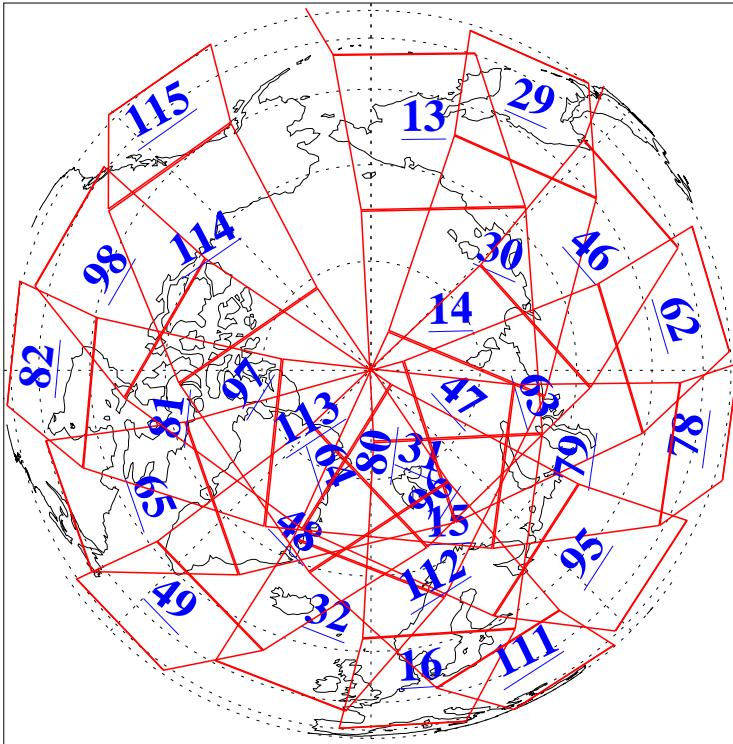

L1B Availability  
AMSU Granules: 240  
HSB Granules: 0  
AIRS Granules: 236

12 Sep 2016  
DoY 256  
Aqua Day 5245  
Granules: 1 to 120

Granules: 121 to 240

Legend: AMSU Available, HSB Available, AIRS Available

L1B Availability  
AMSU Granules: 240  
HSB Granules: 0  
AIRS Granules: 236

12 Sep 2016  
DoY 256  
Aqua Day 5245  
Ascending Granules

Descending Granules

Legend: AMSU Available, HSB Available, AIRS Available

L1B Availability  
 AMSU Granules: 240  
 HSB Granules: 0  
 AIRS Granules: 236

12 Sep 2016  
 DoY 256  
 Aqua Day 5245

Northern Hemisphere Granules

Southern Hemisphere Granules

Legend: AMSU Available, HSB Available, AIRS Available