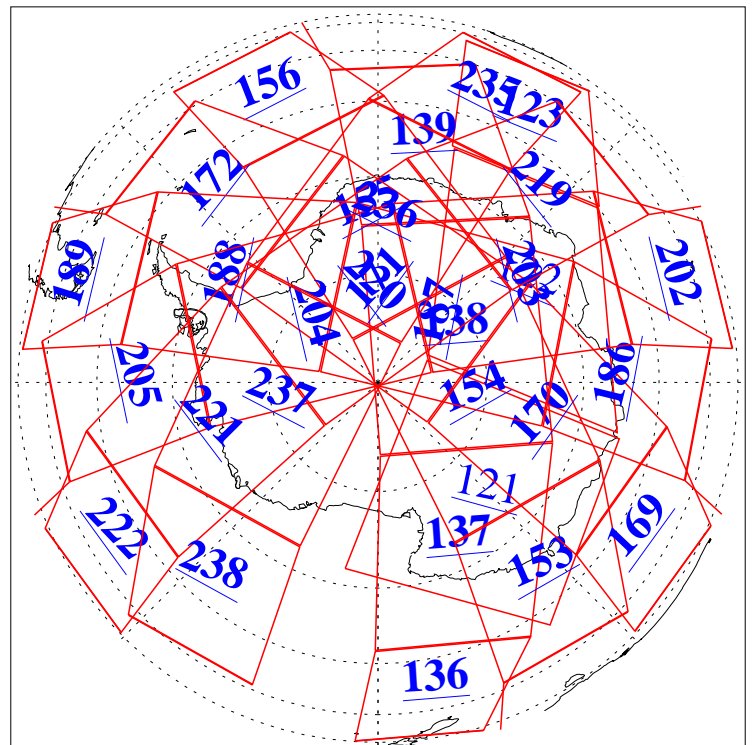

L1B Availability  
AMSU Granules: 240  
HSB Granules: 0  
AIRS Granules: 236

12 Sep 2016  
DoY 256  
Aqua Day 5245  
Granules: 1 to 120

Granules: 121 to 240

Legend: AMSU Available, HSB Available, AIRS Available

L1B Availability  
AMSU Granules: 240  
HSB Granules: 0  
AIRS Granules: 236

12 Sep 2016  
DoY 256  
Aqua Day 5245  
Ascending Granules

Descending Granules

Legend: AMSU Available, HSB Available, AIRS Available

L1B Availability  
 AMSU Granules: 240  
 HSB Granules: 0  
 AIRS Granules: 236

12 Sep 2016  
 DoY 256  
 Aqua Day 5245

Northern Hemisphere Granules

Southern Hemisphere Granules

Legend: AMSU Available, HSB Available, AIRS Available