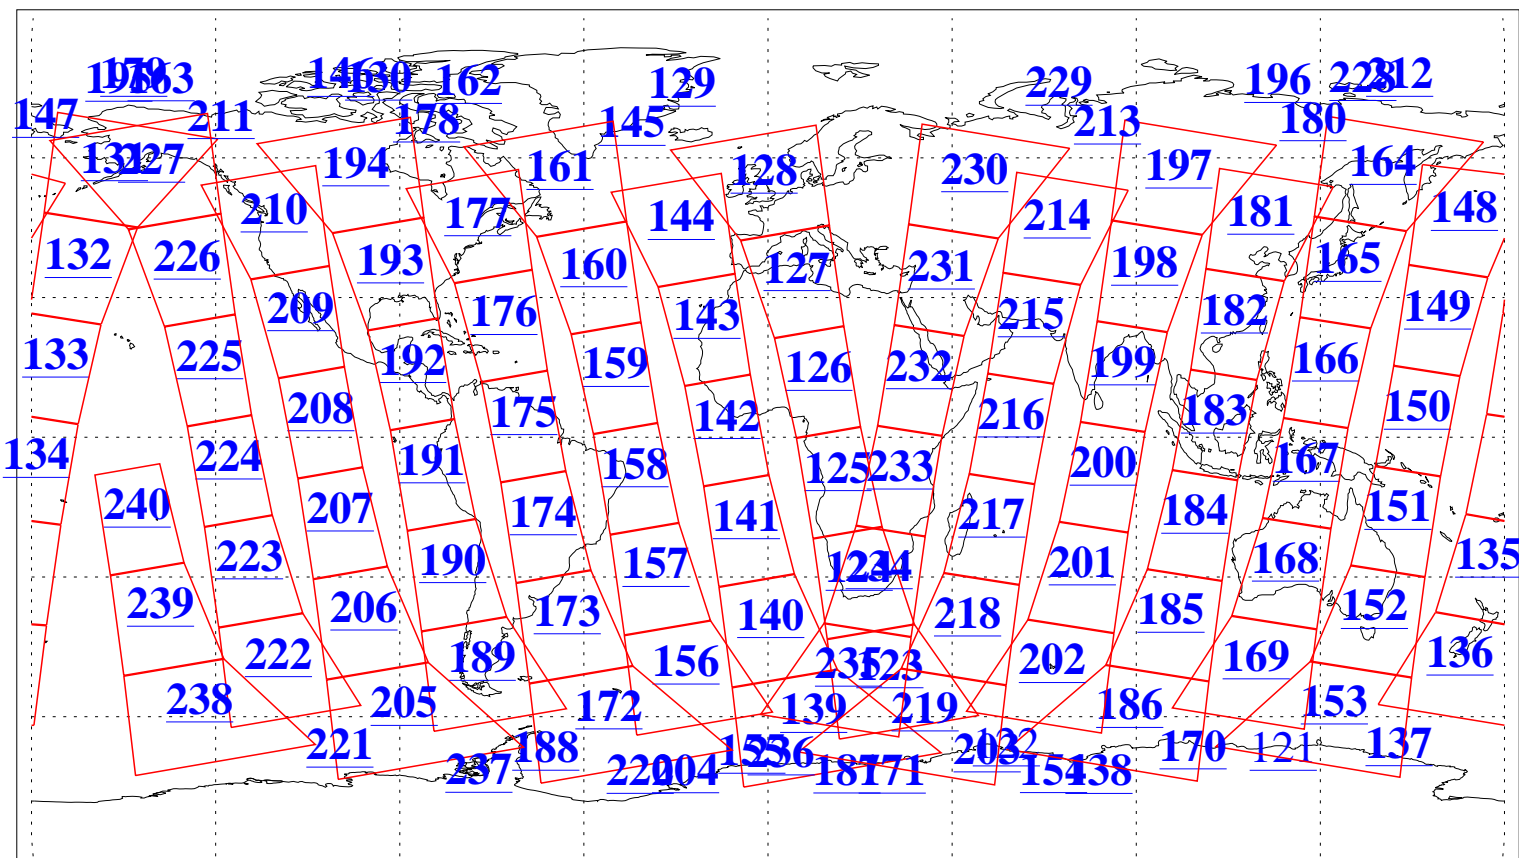

L1B Availability  
AMSU Granules: 240  
HSB Granules: 0  
AIRS Granules: 236

12 Sep 2016  
DoY 256  
Aqua Day 5245  
Granules: 1 to 120

Granules: 121 to 240

Legend: AMSU Available, HSB Available, AIRS Available

L1B Availability  
AMSU Granules: 240  
HSB Granules: 0  
AIRS Granules: 236

12 Sep 2016  
DoY 256  
Aqua Day 5245  
Ascending Granules

Descending Granules

Legend: AMSU Available, HSB Available, AIRS Available

L1B Availability  
 AMSU Granules: 240  
 HSB Granules: 0  
 AIRS Granules: 236

12 Sep 2016  
 DoY 256  
 Aqua Day 5245

Northern Hemisphere Granules

Southern Hemisphere Granules

Legend: AMSU Available, HSB Available, AIRS Available