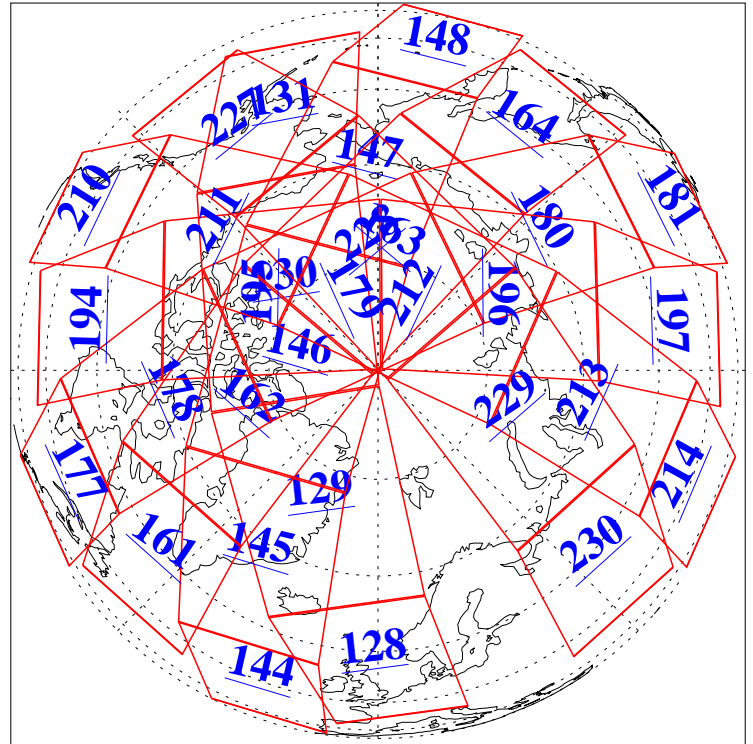

L1B Availability  
AMSU Granules: 240  
HSB Granules: 0  
AIRS Granules: 236

12 Sep 2016  
DoY 256  
Aqua Day 5245  
Ascending Granules

Descending Granules

Legend: AMSU Available, HSB Available, AIRS Available

L1B Availability  
 AMSU Granules: 240  
 HSB Granules: 0  
 AIRS Granules: 236

12 Sep 2016  
 DoY 256  
 Aqua Day 5245

Northern Hemisphere Granules

Southern Hemisphere Granules

Legend: AMSU Available, HSB Available, AIRS Available