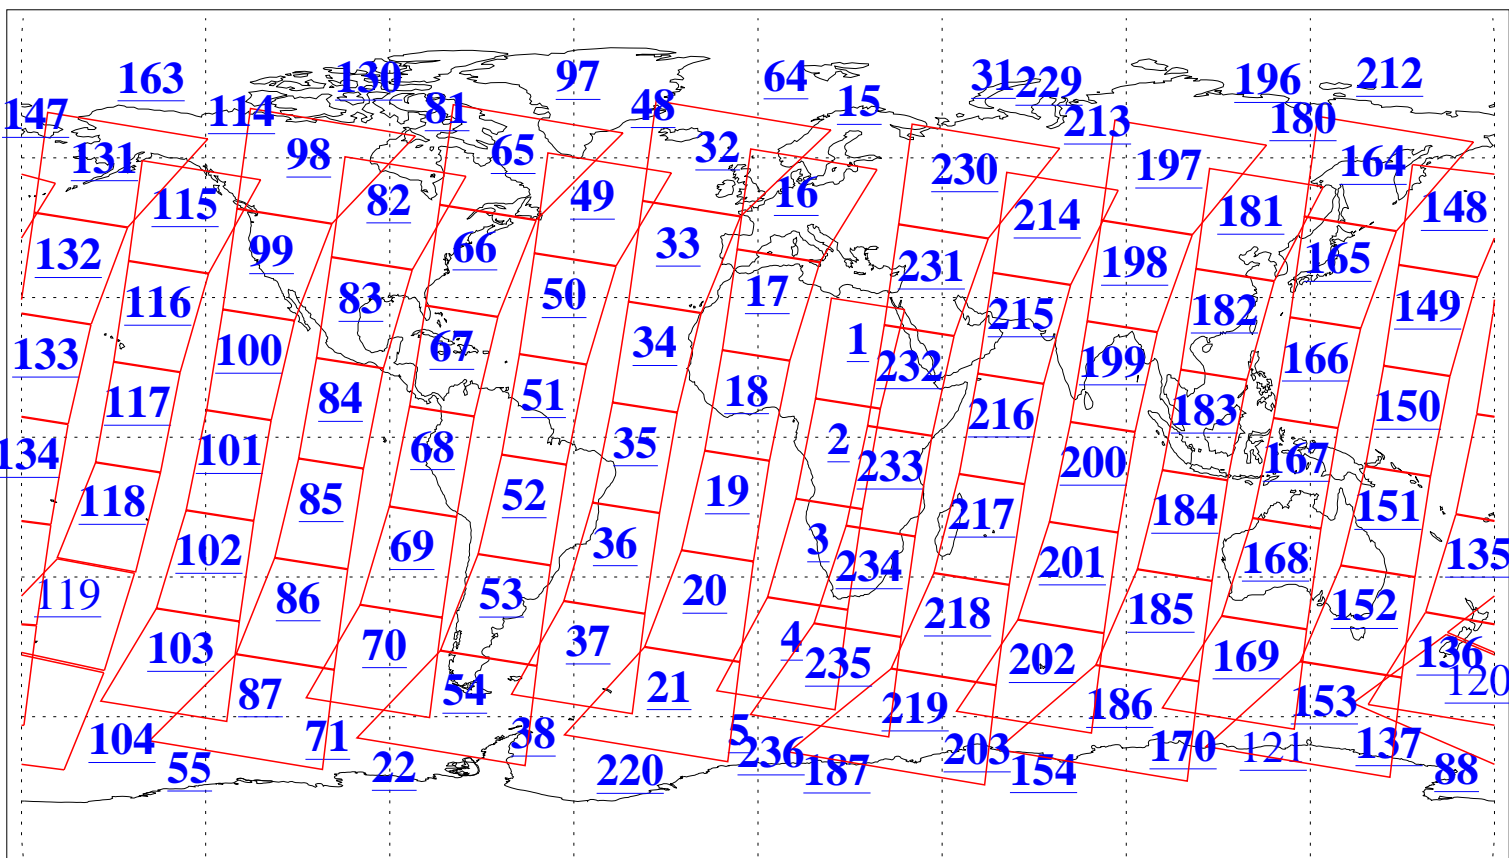

L1B Availability  
AMSU Granules: 240  
HSB Granules: 0  
AIRS Granules: 236

12 Sep 2016  
DoY 256  
Aqua Day 5245  
Granules: 1 to 120

Granules: 121 to 240

Legend: AMSU Available, HSB Available, AIRS Available

L1B Availability  
AMSU Granules: 240  
HSB Granules: 0  
AIRS Granules: 236

12 Sep 2016  
DoY 256  
Aqua Day 5245  
Ascending Granules

Descending Granules

Legend: AMSU Available, HSB Available, AIRS Available

L1B Availability  
 AMSU Granules: 240  
 HSB Granules: 0  
 AIRS Granules: 236

12 Sep 2016  
 DoY 256  
 Aqua Day 5245

Northern Hemisphere Granules

Southern Hemisphere Granules

Legend: AMSU Available, HSB Available, AIRS Available