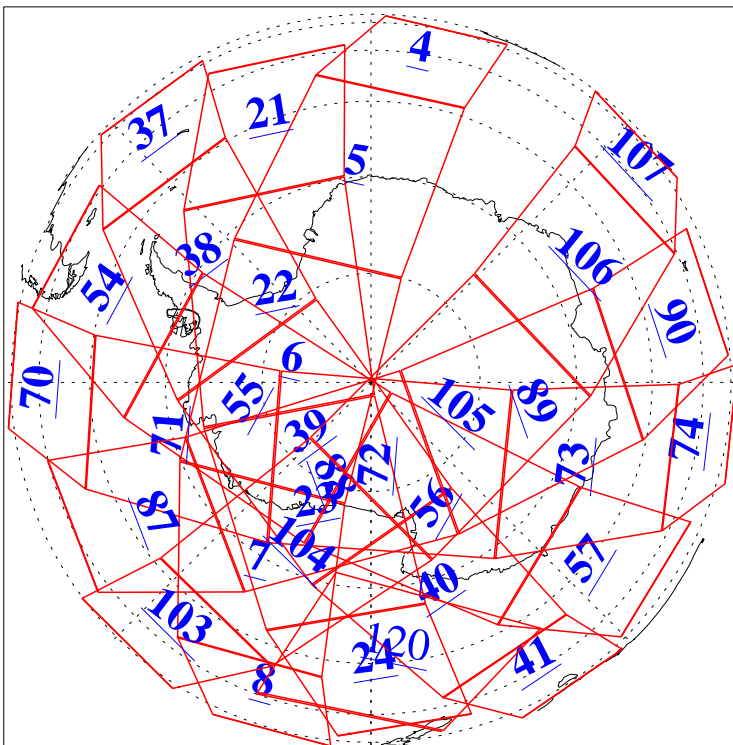

L1B Availability  
AMSU Granules: 240  
HSB Granules: 0  
AIRS Granules: 236

12 Sep 2016  
DoY 256  
Aqua Day 5245  
Granules: 1 to 120

Granules: 121 to 240

Legend: AMSU Available, HSB Available, AIRS Available

L1B Availability  
AMSU Granules: 240  
HSB Granules: 0  
AIRS Granules: 236

12 Sep 2016  
DoY 256  
Aqua Day 5245  
Ascending Granules

Descending Granules

Legend: AMSU Available, HSB Available, AIRS Available

L1B Availability  
 AMSU Granules: 240  
 HSB Granules: 0  
 AIRS Granules: 236

12 Sep 2016  
 DoY 256  
 Aqua Day 5245

Northern Hemisphere Granules

Southern Hemisphere Granules

Legend: AMSU Available, HSB Available, AIRS Available