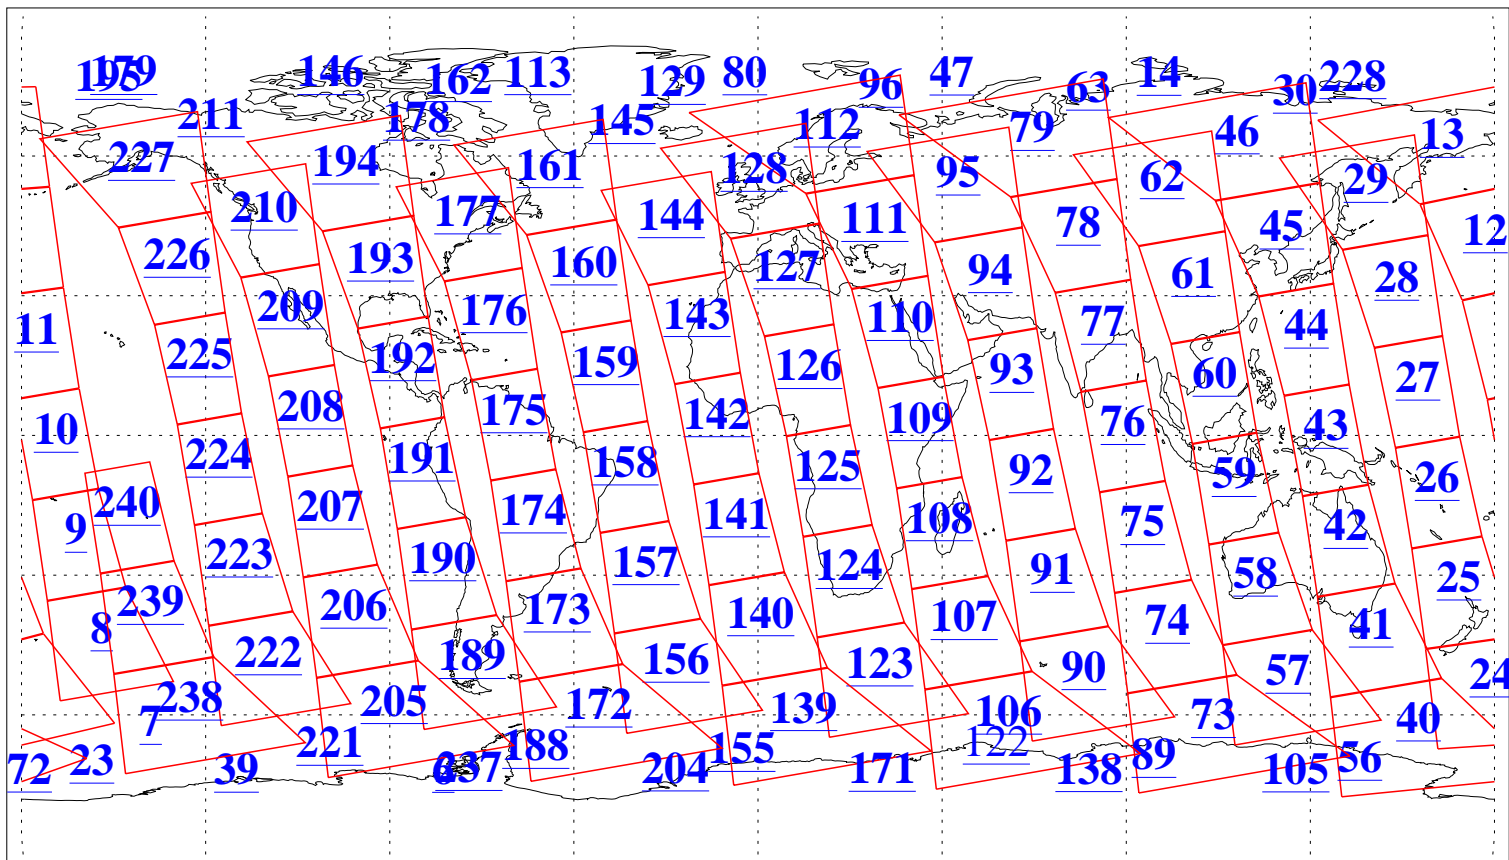

L1B Availability  
AMSU Granules: 240  
HSB Granules: 0  
AIRS Granules: 236

12 Sep 2016  
DoY 256  
Aqua Day 5245  
Granules: 1 to 120

Granules: 121 to 240

Legend: AMSU Available, HSB Available, AIRS Available

L1B Availability  
AMSU Granules: 240  
HSB Granules: 0  
AIRS Granules: 236

12 Sep 2016  
DoY 256  
Aqua Day 5245  
Ascending Granules

Descending Granules

Legend: AMSU Available, HSB Available, AIRS Available

L1B Availability  
 AMSU Granules: 240  
 HSB Granules: 0  
 AIRS Granules: 236

12 Sep 2016  
 DoY 256  
 Aqua Day 5245

Northern Hemisphere Granules

Southern Hemisphere Granules

Legend: AMSU Available, HSB Available, AIRS Available