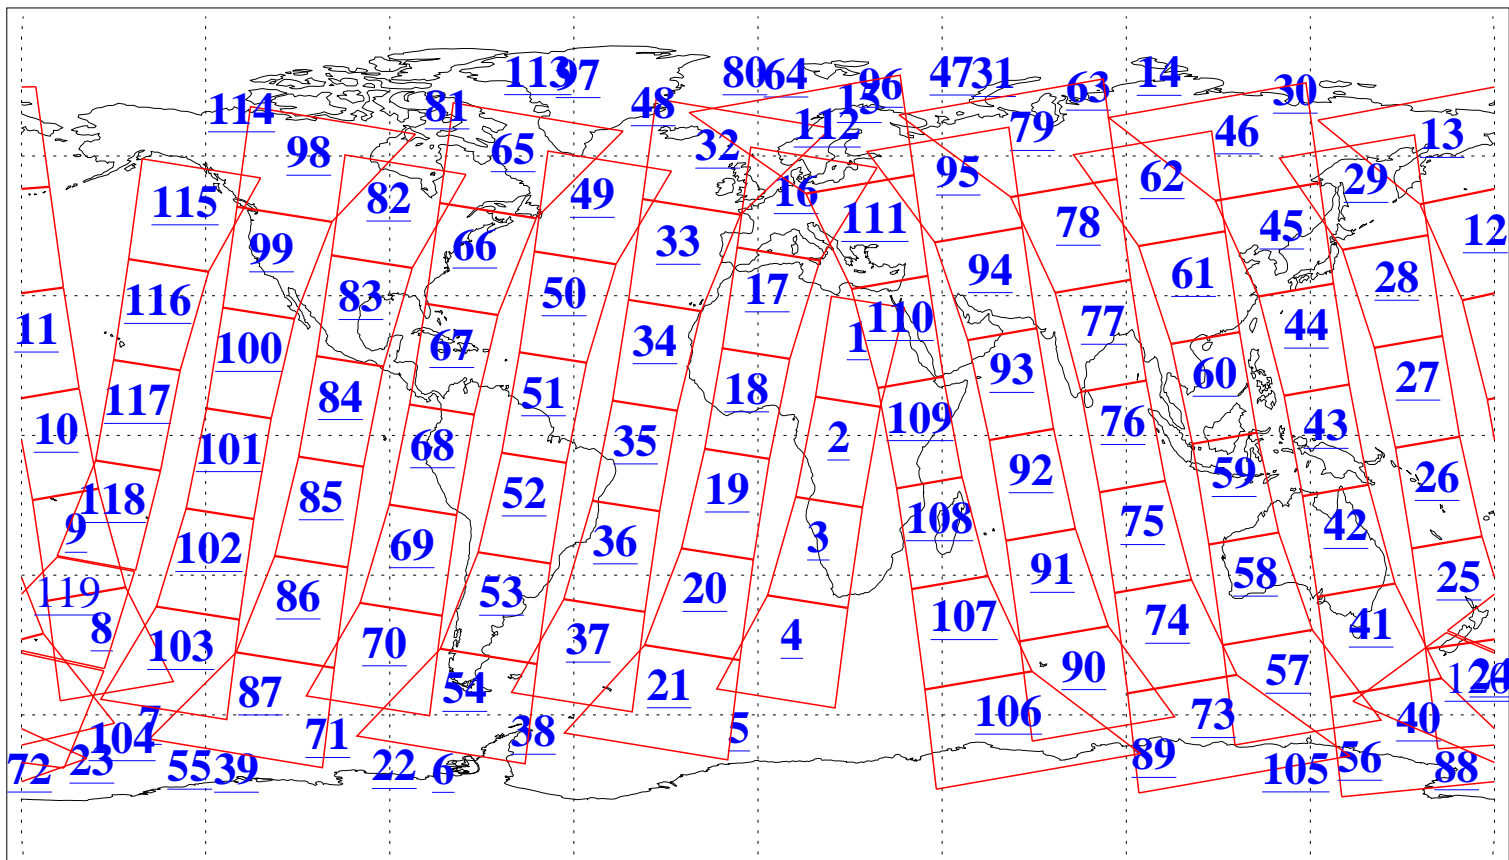

L1B Availability  
AMSU Granules: 240  
HSB Granules: 0  
AIRS Granules: 236

12 Sep 2016  
DoY 256  
Aqua Day 5245  
Granules: 1 to 120

Granules: 121 to 240

Legend: AMSU Available, HSB Available, AIRS Available

L1B Availability  
AMSU Granules: 240  
HSB Granules: 0  
AIRS Granules: 236

12 Sep 2016  
DoY 256  
Aqua Day 5245  
Ascending Granules

Descending Granules

Legend: AMSU Available, HSB Available, AIRS Available

L1B Availability  
 AMSU Granules: 240  
 HSB Granules: 0  
 AIRS Granules: 236

12 Sep 2016  
 DoY 256  
 Aqua Day 5245

Northern Hemisphere Granules

Southern Hemisphere Granules

Legend: AMSU Available, HSB Available, AIRS Available