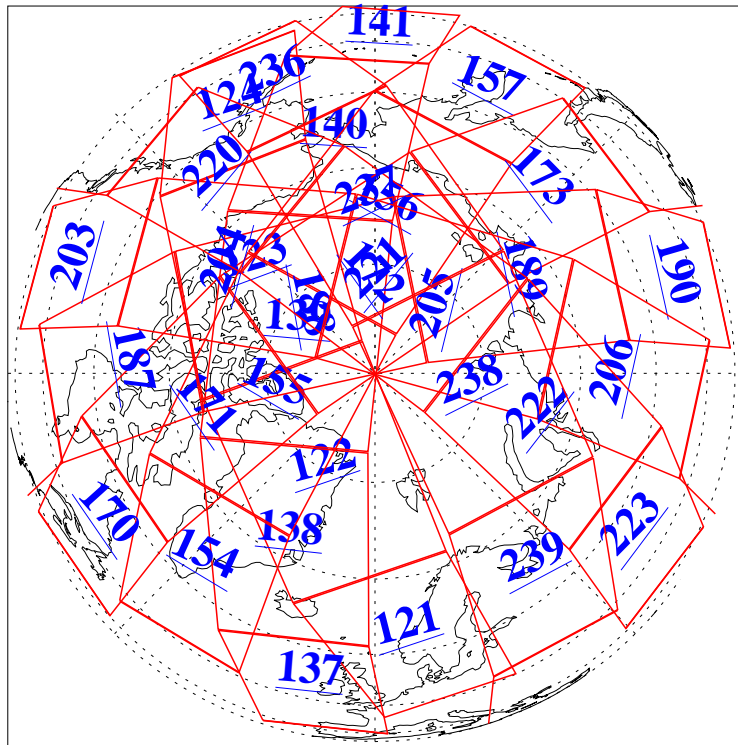

L1B Availability
AMSU Granules: 240
HSB Granules: 0
AIRS Granules: 240

11 Sep 2016
DoY 255
Aqua Day 5244
Granules: 1 to 120

Granules: 121 to 240

Legend: AMSU Available, HSB Available, AIRS Available

L1B Availability
AMSU Granules: 240
HSB Granules: 0
AIRS Granules: 240

11 Sep 2016
DoY 255
Aqua Day 5244
Ascending Granules

Descending Granules

Legend: AMSU Available, HSB Available, AIRS Available

L1B Availability
 AMSU Granules: 240
 HSB Granules: 0
 AIRS Granules: 240

11 Sep 2016
 DoY 255
 Aqua Day 5244

Northern Hemisphere Granules

Southern Hemisphere Granules

Legend: AMSU Available, HSB Available, AIRS Available