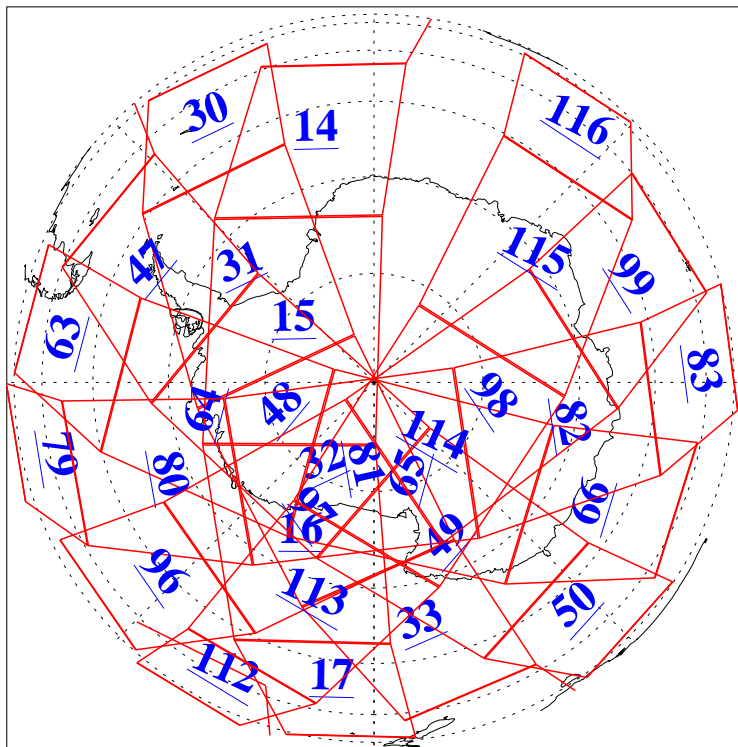

L1B Availability
AMSU Granules: 240
HSB Granules: 0
AIRS Granules: 240

11 Sep 2016
DoY 255
Aqua Day 5244
Granules: 1 to 120

Granules: 121 to 240

Legend: AMSU Available, HSB Available, AIRS Available

L1B Availability
AMSU Granules: 240
HSB Granules: 0
AIRS Granules: 240

11 Sep 2016
DoY 255
Aqua Day 5244
Ascending Granules

Descending Granules

Legend: AMSU Available, HSB Available, AIRS Available

L1B Availability
 AMSU Granules: 240
 HSB Granules: 0
 AIRS Granules: 240

11 Sep 2016
 DoY 255
 Aqua Day 5244

Northern Hemisphere Granules

Southern Hemisphere Granules

Legend: AMSU Available, HSB Available, AIRS Available