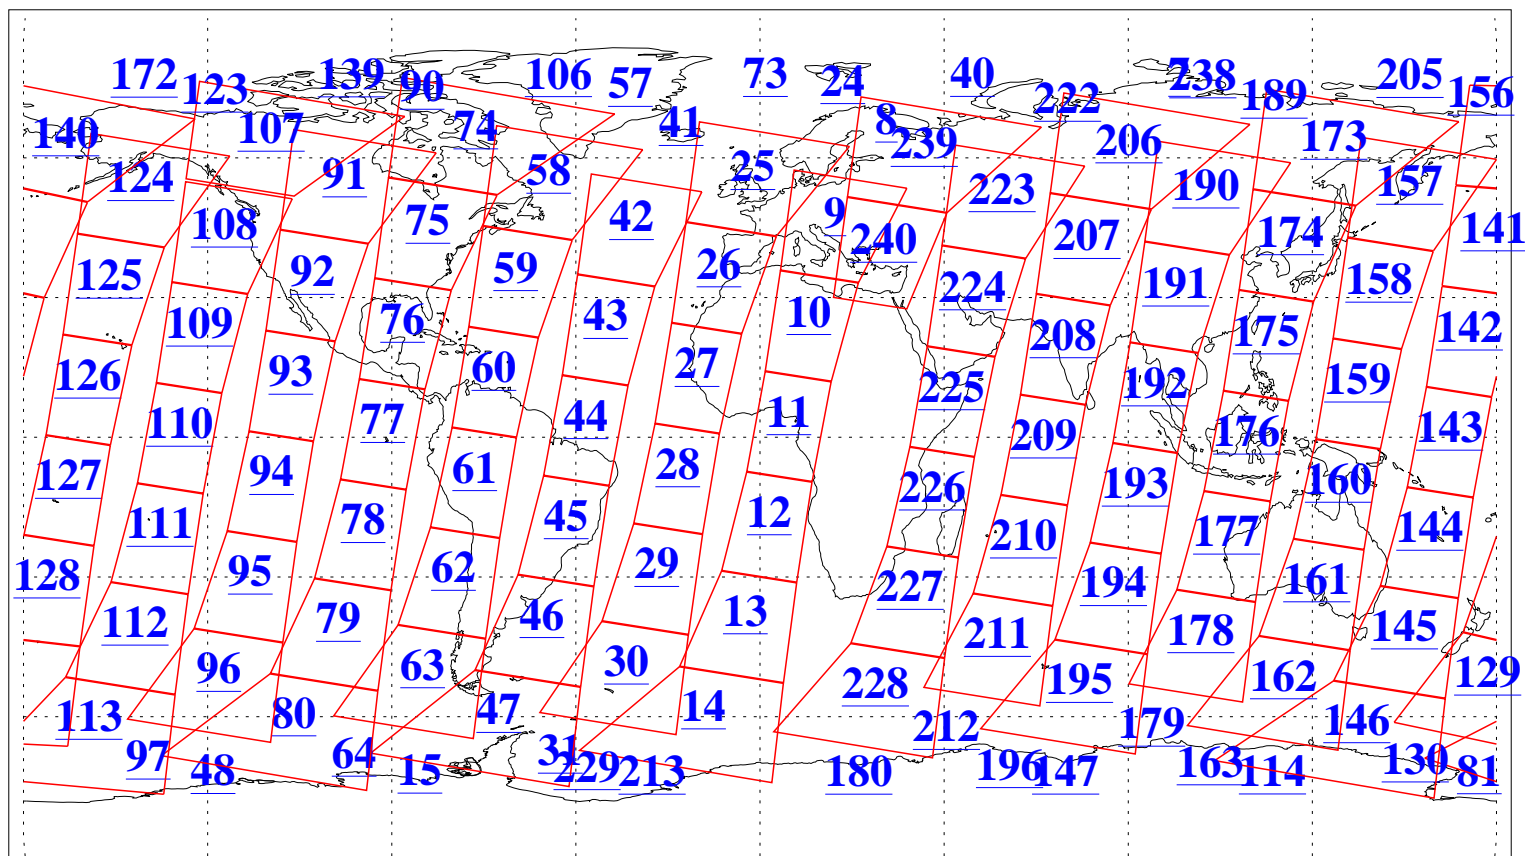

L1B Availability
AMSU Granules: 240
HSB Granules: 0
AIRS Granules: 240

11 Sep 2016
DoY 255
Aqua Day 5244
Granules: 1 to 120

Granules: 121 to 240

Legend: AMSU Available, HSB Available, AIRS Available

L1B Availability
AMSU Granules: 240
HSB Granules: 0
AIRS Granules: 240

11 Sep 2016
DoY 255
Aqua Day 5244
Ascending Granules

Descending Granules

Legend: AMSU Available, HSB Available, AIRS Available

L1B Availability
 AMSU Granules: 240
 HSB Granules: 0
 AIRS Granules: 240

11 Sep 2016
 DoY 255
 Aqua Day 5244