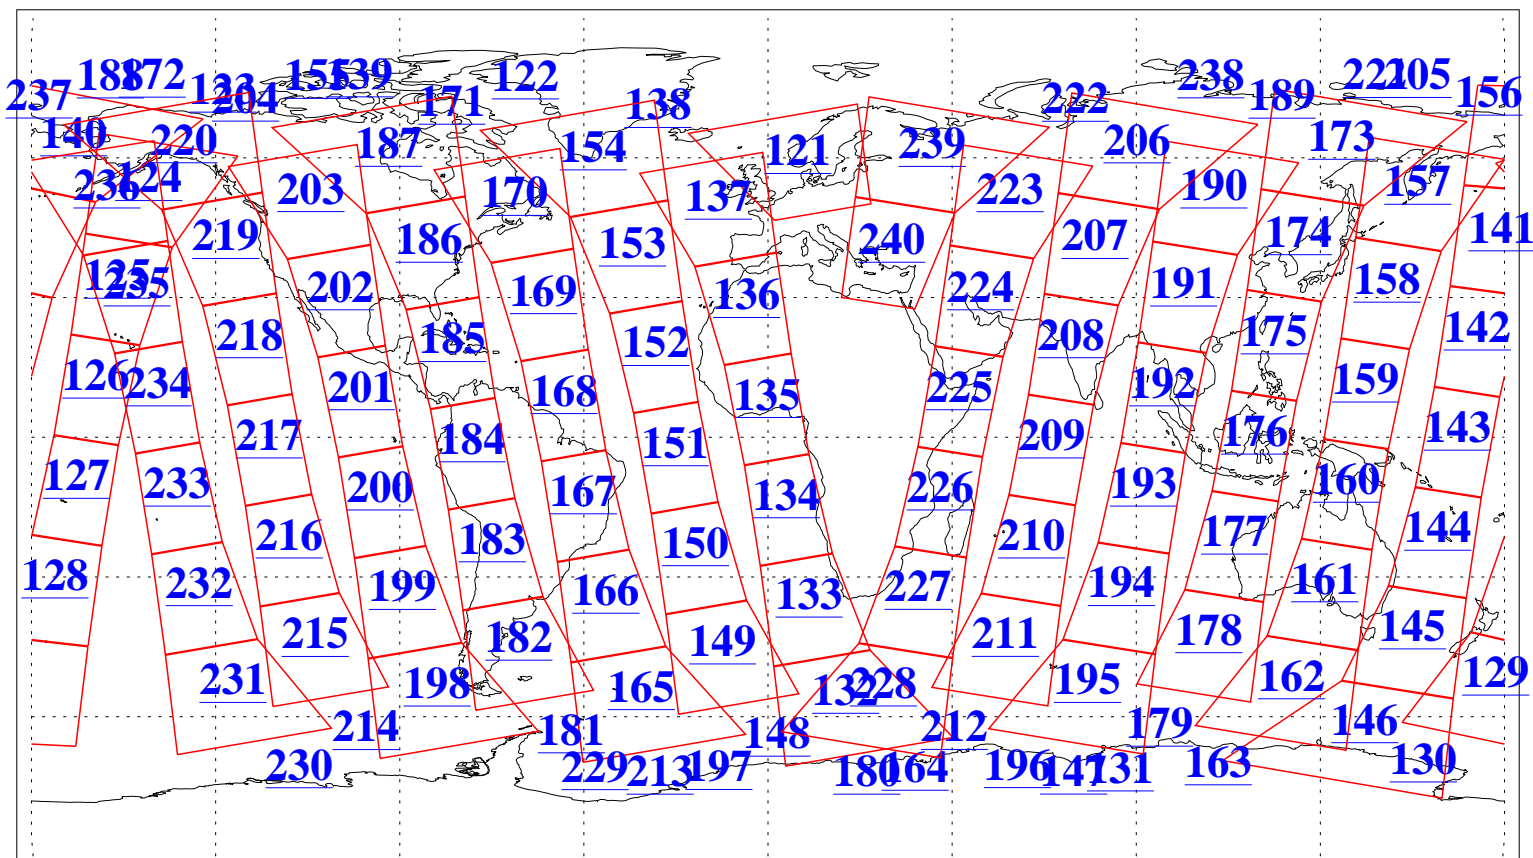

L1B Availability
AMSU Granules: 240
HSB Granules: 0
AIRS Granules: 240

11 Sep 2016
DoY 255
Aqua Day 5244
Granules: 1 to 120

Granules: 121 to 240

Legend: AMSU Available, HSB Available, AIRS Available

L1B Availability
AMSU Granules: 240
HSB Granules: 0
AIRS Granules: 240

11 Sep 2016
DoY 255
Aqua Day 5244
Ascending Granules

Descending Granules

Legend: AMSU Available, HSB Available, AIRS Available

L1B Availability
 AMSU Granules: 240
 HSB Granules: 0
 AIRS Granules: 240

11 Sep 2016
 DoY 255
 Aqua Day 5244

Northern Hemisphere Granules

Southern Hemisphere Granules

Legend: AMSU Available, HSB Available, AIRS Available