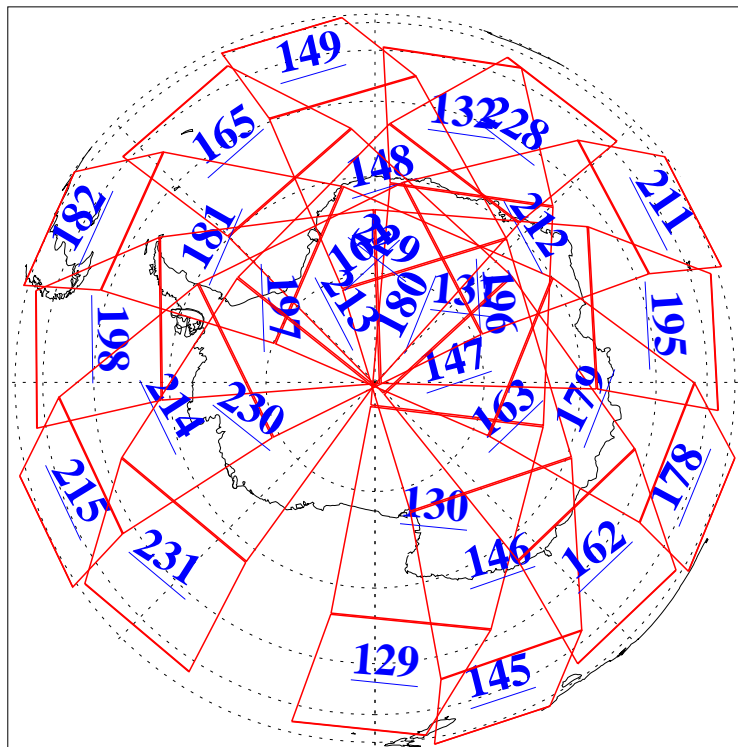

L1B Availability
AMSU Granules: 240
HSB Granules: 0
AIRS Granules: 240

11 Sep 2016
DoY 255
Aqua Day 5244
Granules: 1 to 120

Granules: 121 to 240

Legend: AMSU Available, HSB Available, AIRS Available

L1B Availability
AMSU Granules: 240
HSB Granules: 0
AIRS Granules: 240

11 Sep 2016
DoY 255
Aqua Day 5244
Ascending Granules

Descending Granules

Legend: AMSU Available, HSB Available, AIRS Available

L1B Availability
 AMSU Granules: 240
 HSB Granules: 0
 AIRS Granules: 240

11 Sep 2016
 DoY 255
 Aqua Day 5244

Northern Hemisphere Granules

Southern Hemisphere Granules

Legend: AMSU Available, HSB Available, AIRS Available