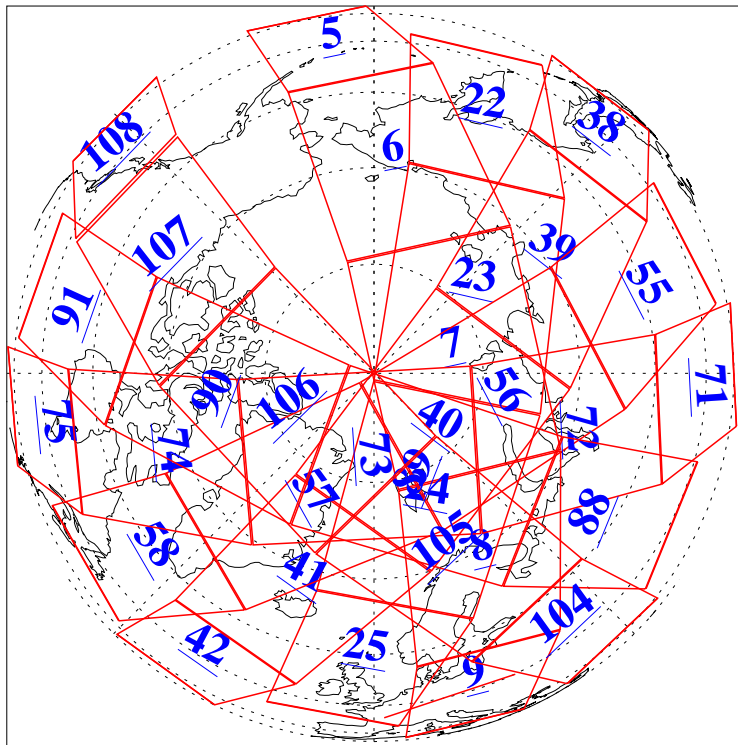

L1B Availability
AMSU Granules: 240
HSB Granules: 0
AIRS Granules: 240

11 Sep 2016
DoY 255
Aqua Day 5244
Granules: 1 to 120

Granules: 121 to 240

Legend: AMSU Available, HSB Available, AIRS Available

L1B Availability
AMSU Granules: 240
HSB Granules: 0
AIRS Granules: 240

11 Sep 2016
DoY 255
Aqua Day 5244
Ascending Granules

Descending Granules

Legend: AMSU Available, HSB Available, AIRS Available

L1B Availability
 AMSU Granules: 240
 HSB Granules: 0
 AIRS Granules: 240

11 Sep 2016
 DoY 255
 Aqua Day 5244

Northern Hemisphere Granules

Southern Hemisphere Granules

Legend: AMSU Available, HSB Available, AIRS Available