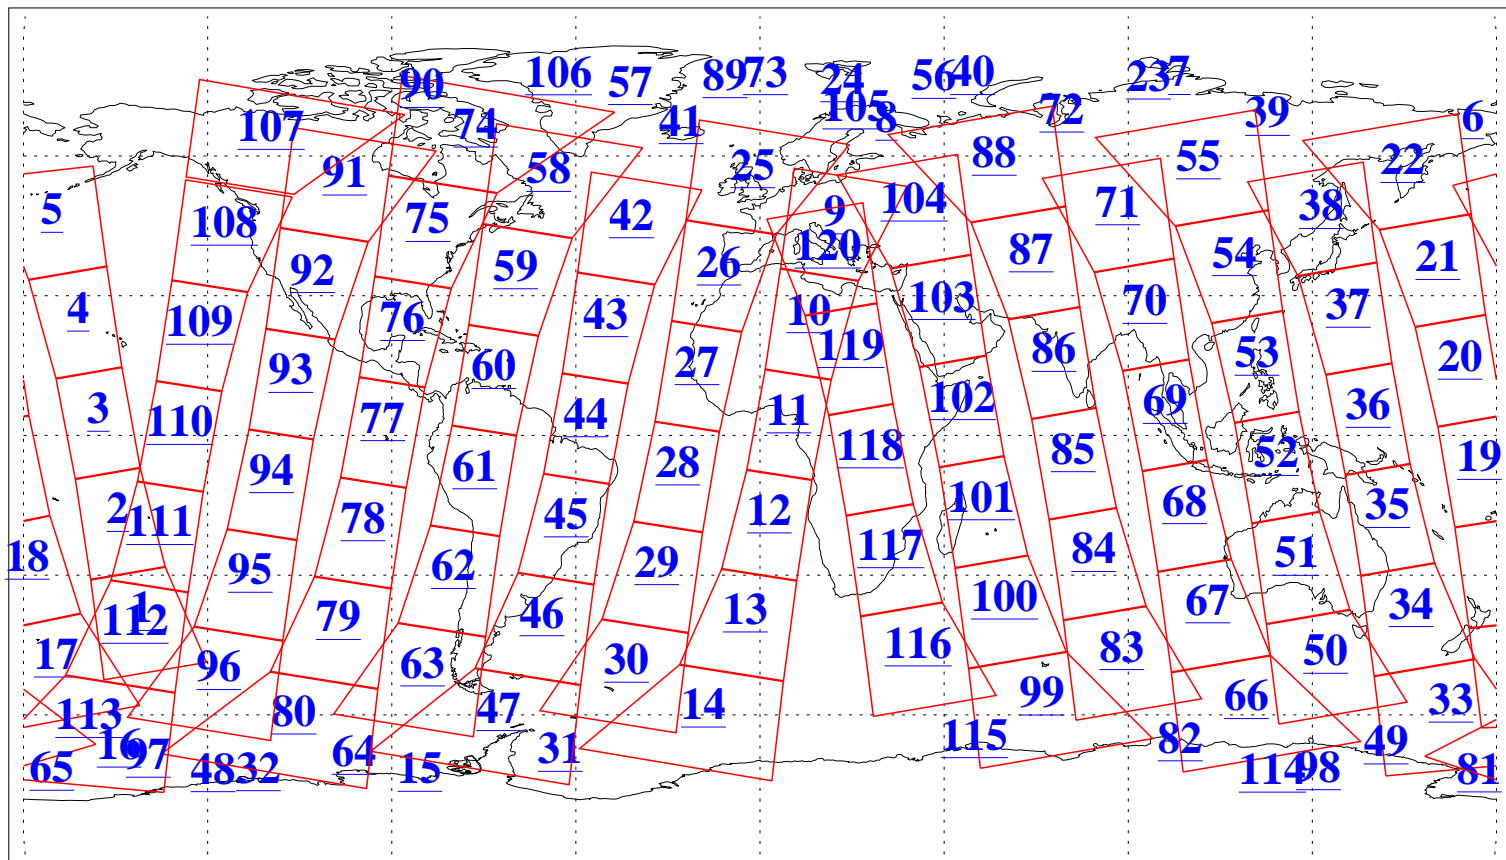

L1B Availability
AMSU Granules: 240
HSB Granules: 0
AIRS Granules: 240

11 Sep 2016
DoY 255
Aqua Day 5244
Granules: 1 to 120

Granules: 121 to 240

Legend: AMSU Available, HSB Available, AIRS Available

L1B Availability
AMSU Granules: 240
HSB Granules: 0
AIRS Granules: 240

11 Sep 2016
DoY 255
Aqua Day 5244
Ascending Granules

Descending Granules

Legend: AMSU Available, HSB Available, AIRS Available

L1B Availability
 AMSU Granules: 240
 HSB Granules: 0
 AIRS Granules: 240

11 Sep 2016
 DoY 255
 Aqua Day 5244

Northern Hemisphere Granules

Southern Hemisphere Granules

Legend: AMSU Available, HSB Available, AIRS Available