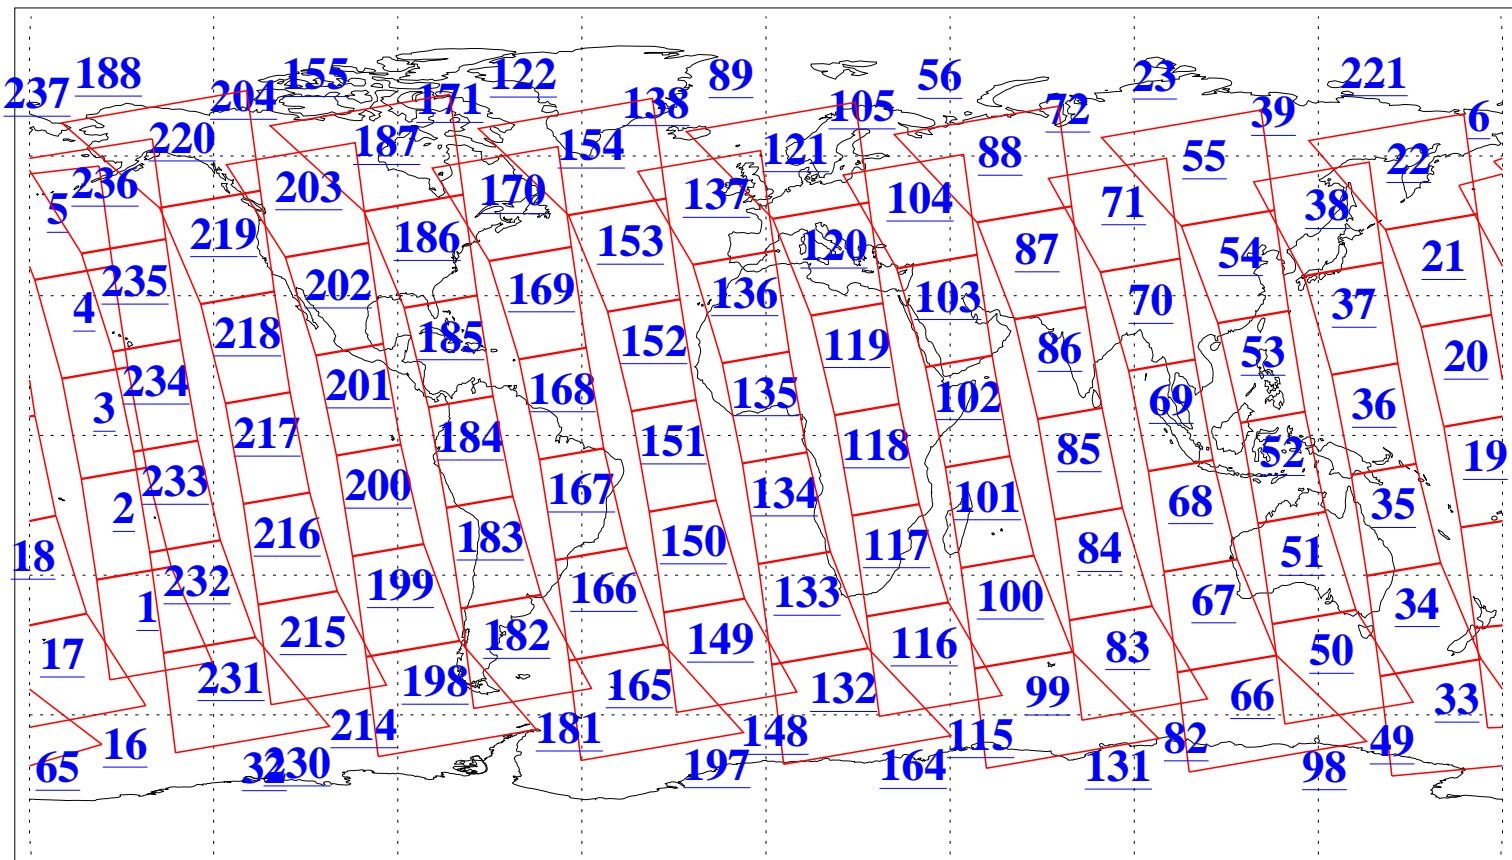

L1B Availability
AMSU Granules: 240
HSB Granules: 0
AIRS Granules: 240

11 Sep 2016
DoY 255
Aqua Day 5244
Granules: 1 to 120

Granules: 121 to 240

Legend: AMSU Available, HSB Available, AIRS Available

L1B Availability
AMSU Granules: 240
HSB Granules: 0
AIRS Granules: 240

11 Sep 2016
DoY 255
Aqua Day 5244
Ascending Granules

Descending Granules

Legend: AMSU Available, HSB Available, AIRS Available

L1B Availability
 AMSU Granules: 240
 HSB Granules: 0
 AIRS Granules: 240

11 Sep 2016
 DoY 255
 Aqua Day 5244

Northern Hemisphere Granules

Southern Hemisphere Granules

Legend: AMSU Available, HSB Available, AIRS Available