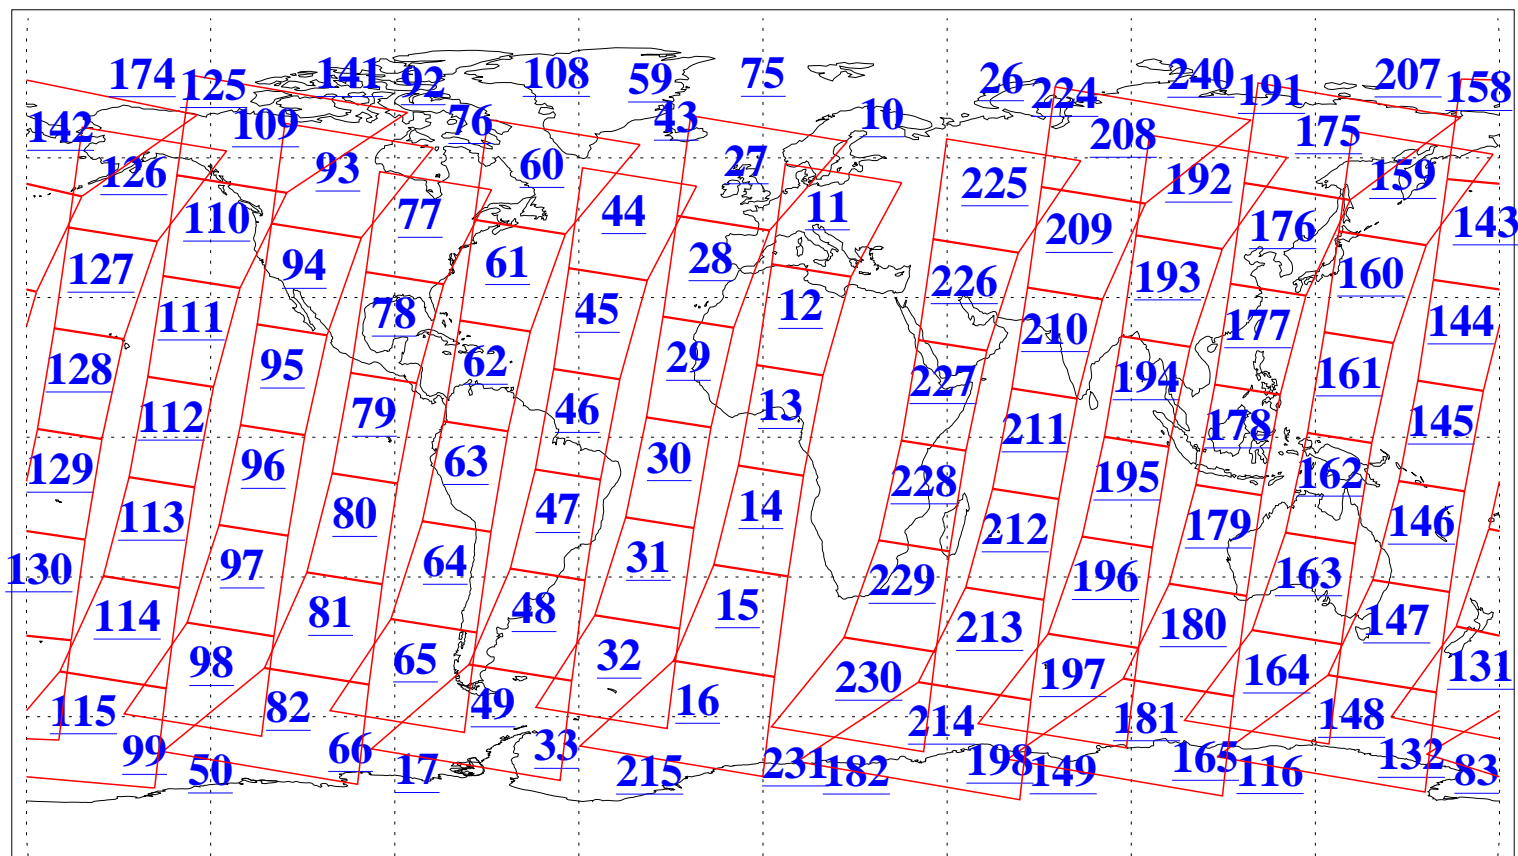

L1B Availability
AMSU Granules: 238
HSB Granules: 0
AIRS Granules: 240

9 Sep 2016
DoY 253
Aqua Day 5242
Granules: 1 to 120

Granules: 121 to 240

Legend: AMSU Available, HSB Available, AIRS Available

L1B Availability
AMSU Granules: 238
HSB Granules: 0
AIRS Granules: 240

9 Sep 2016
DoY 253
Aqua Day 5242

Ascending Granules

Descending Granules

Legend: AMSU Available, HSB Available, AIRS Available

L1B Availability
 AMSU Granules: 238
 HSB Granules: 0
 AIRS Granules: 240

9 Sep 2016
 DoY 253
 Aqua Day 5242

Northern Hemisphere Granules

Southern Hemisphere Granules

Legend: AMSU Available, HSB Available, AIRS Available