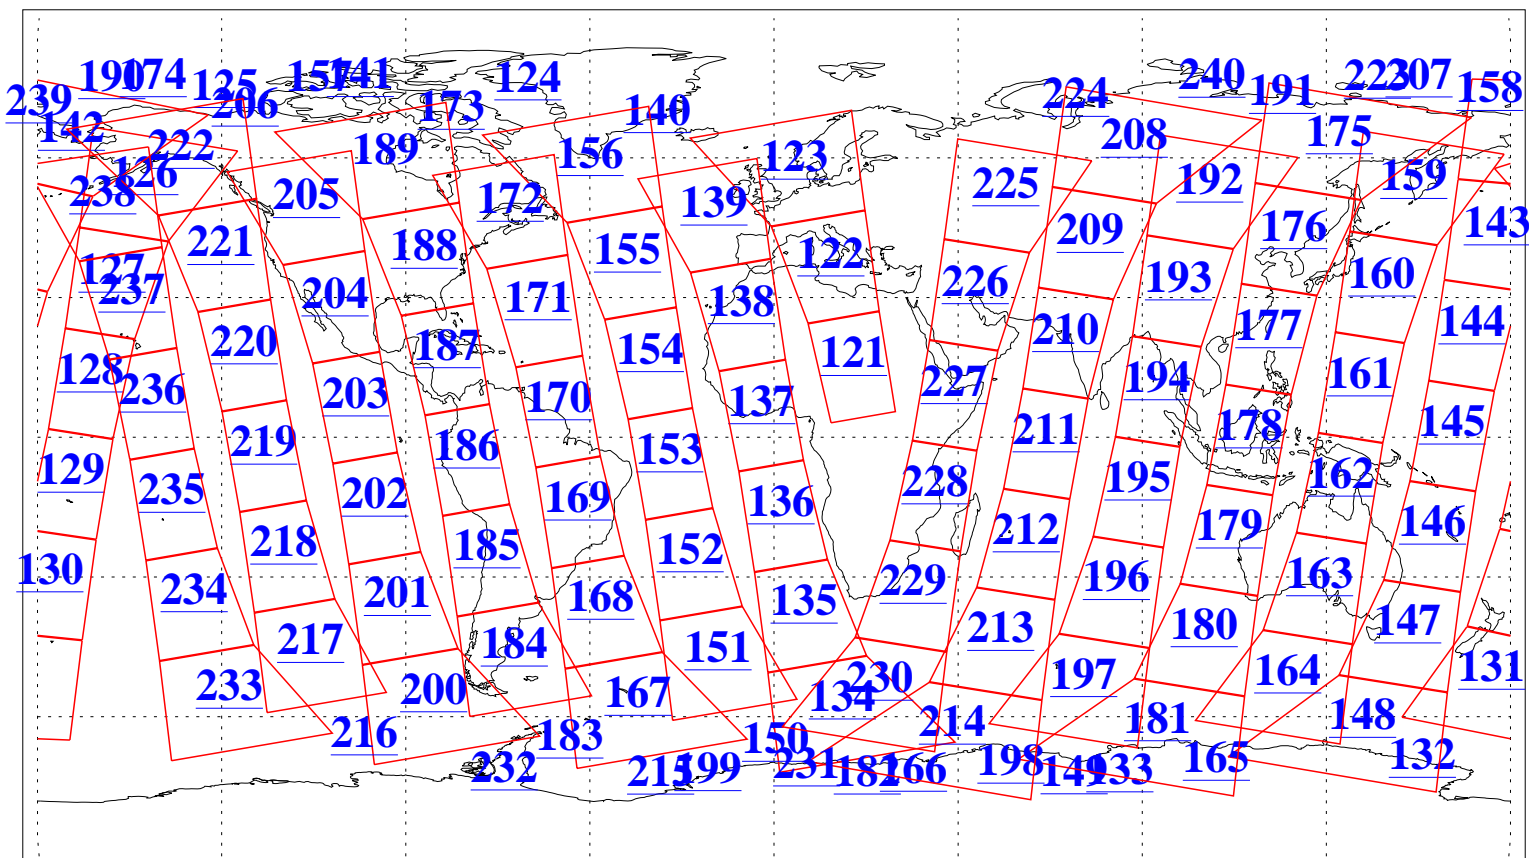

L1B Availability
AMSU Granules: 238
HSB Granules: 0
AIRS Granules: 240

9 Sep 2016
DoY 253
Aqua Day 5242
Granules: 1 to 120

Granules: 121 to 240

Legend: AMSU Available, HSB Available, AIRS Available

L1B Availability
AMSU Granules: 238
HSB Granules: 0
AIRS Granules: 240

9 Sep 2016
DoY 253
Aqua Day 5242

Ascending Granules

Descending Granules

Legend: AMSU Available, HSB Available, AIRS Available

L1B Availability
 AMSU Granules: 238
 HSB Granules: 0
 AIRS Granules: 240

9 Sep 2016
 DoY 253
 Aqua Day 5242

Northern Hemisphere Granules

Southern Hemisphere Granules

Legend: AMSU Available, HSB Available, AIRS Available