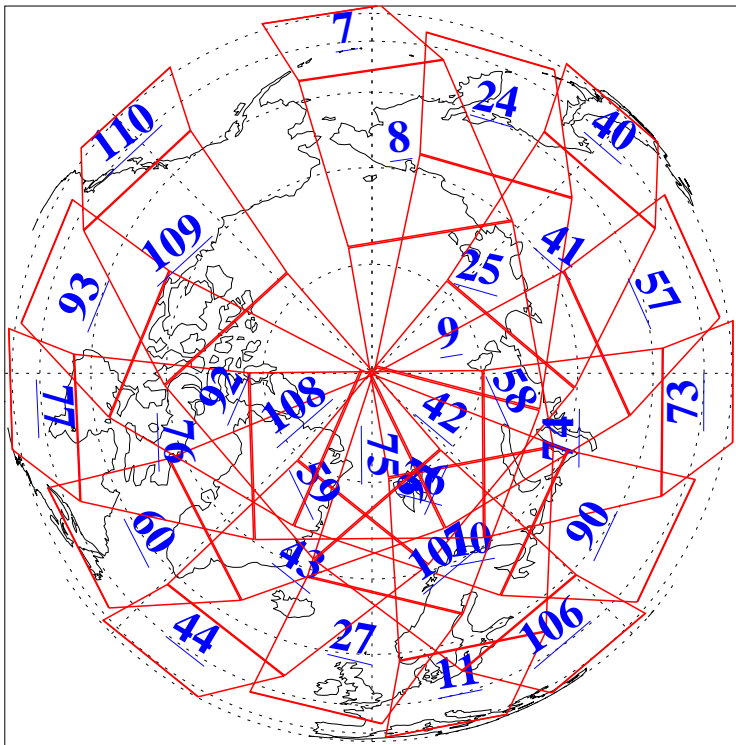

L1B Availability
AMSU Granules: 238
HSB Granules: 0
AIRS Granules: 240

9 Sep 2016
DoY 253
Aqua Day 5242
Granules: 1 to 120

Granules: 121 to 240

Legend: AMSU Available, HSB Available, AIRS Available

L1B Availability
AMSU Granules: 238
HSB Granules: 0
AIRS Granules: 240

9 Sep 2016
DoY 253
Aqua Day 5242

Ascending Granules

Descending Granules

Legend: AMSU Available, HSB Available, AIRS Available

L1B Availability
 AMSU Granules: 238
 HSB Granules: 0
 AIRS Granules: 240

9 Sep 2016
 DoY 253
 Aqua Day 5242

Northern Hemisphere Granules

Southern Hemisphere Granules

Legend: AMSU Available, HSB Available, AIRS Available