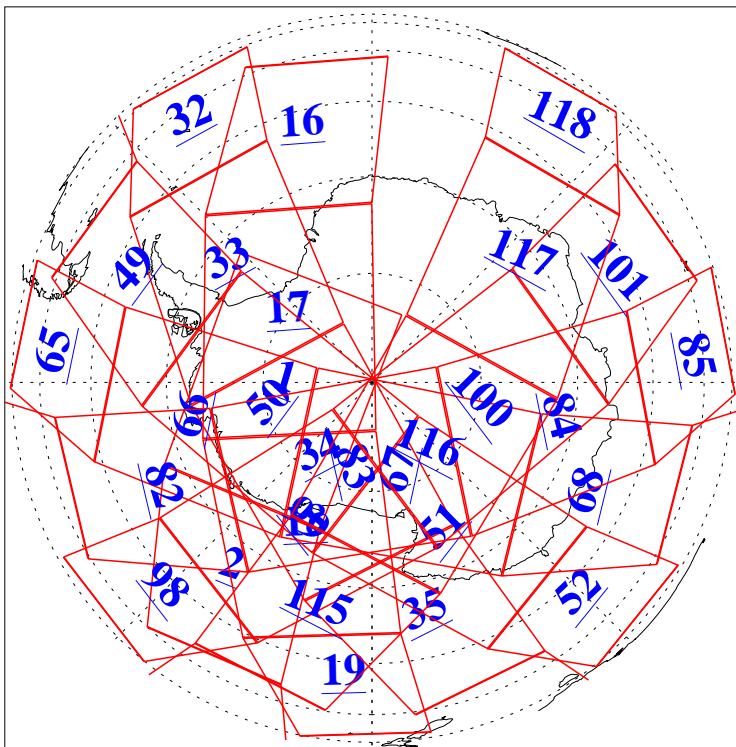

L1B Availability
AMSU Granules: 238
HSB Granules: 0
AIRS Granules: 240

9 Sep 2016
DoY 253
Aqua Day 5242
Granules: 1 to 120

Granules: 121 to 240

Legend: AMSU Available, HSB Available, AIRS Available

L1B Availability
AMSU Granules: 238
HSB Granules: 0
AIRS Granules: 240

9 Sep 2016
DoY 253
Aqua Day 5242

Ascending Granules

Descending Granules

Legend: AMSU Available, HSB Available, AIRS Available

L1B Availability
 AMSU Granules: 238
 HSB Granules: 0
 AIRS Granules: 240

9 Sep 2016
 DoY 253
 Aqua Day 5242

Northern Hemisphere Granules

Southern Hemisphere Granules

Legend: AMSU Available, HSB Available, AIRS Available