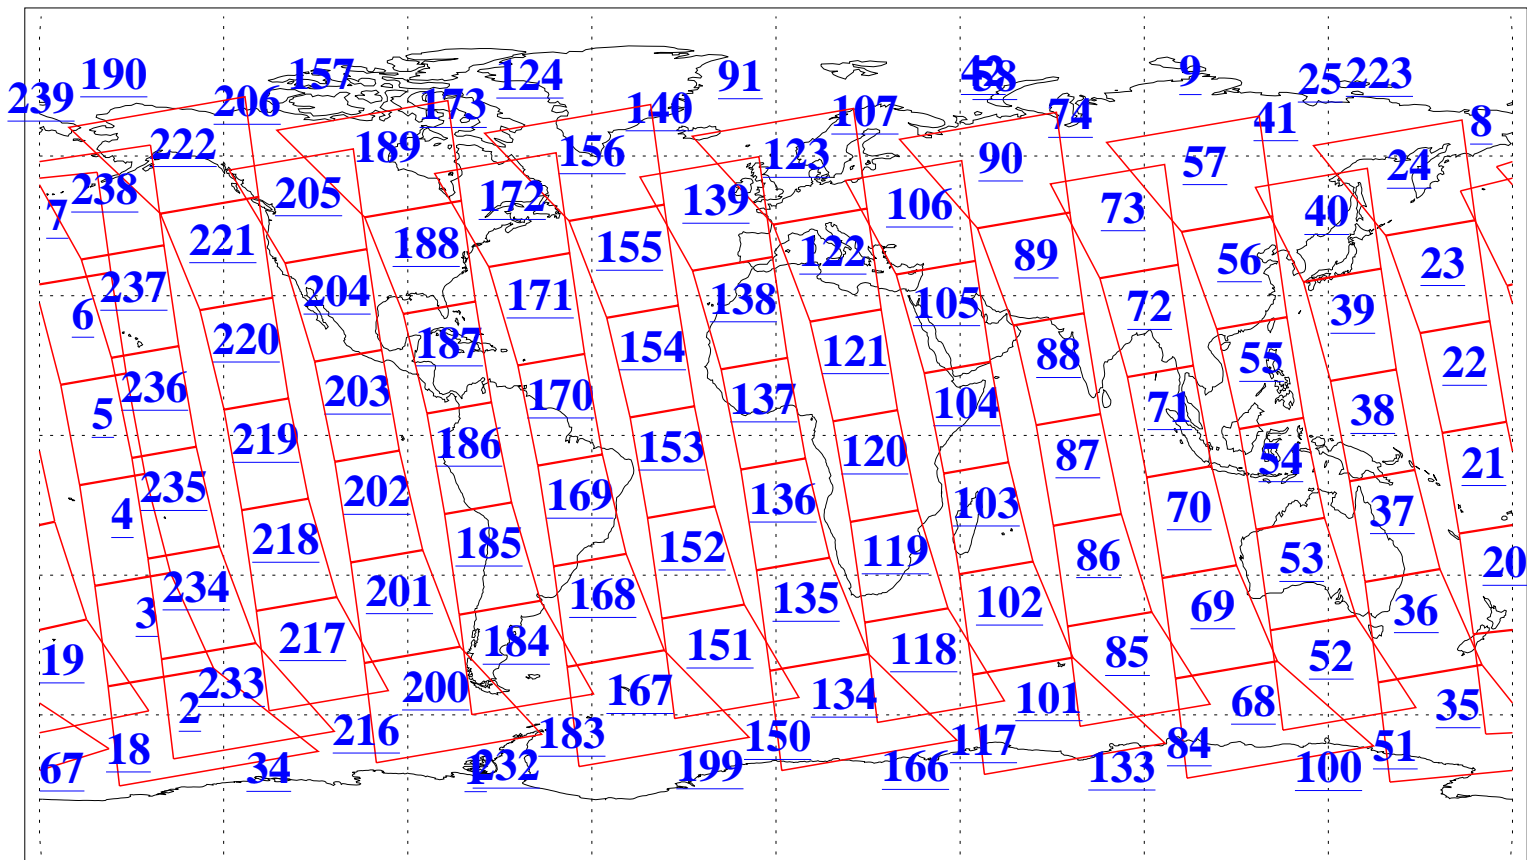

L1B Availability
AMSU Granules: 238
HSB Granules: 0
AIRS Granules: 240

9 Sep 2016
DoY 253
Aqua Day 5242
Granules: 1 to 120

Granules: 121 to 240

Legend: AMSU Available, HSB Available, AIRS Available

L1B Availability
AMSU Granules: 238
HSB Granules: 0
AIRS Granules: 240

9 Sep 2016
DoY 253
Aqua Day 5242

Ascending Granules

Descending Granules

Legend: AMSU Available, HSB Available, AIRS Available

L1B Availability
 AMSU Granules: 238
 HSB Granules: 0
 AIRS Granules: 240

9 Sep 2016
 DoY 253
 Aqua Day 5242

Northern Hemisphere Granules

Southern Hemisphere Granules

Legend: AMSU Available, HSB Available, AIRS Available