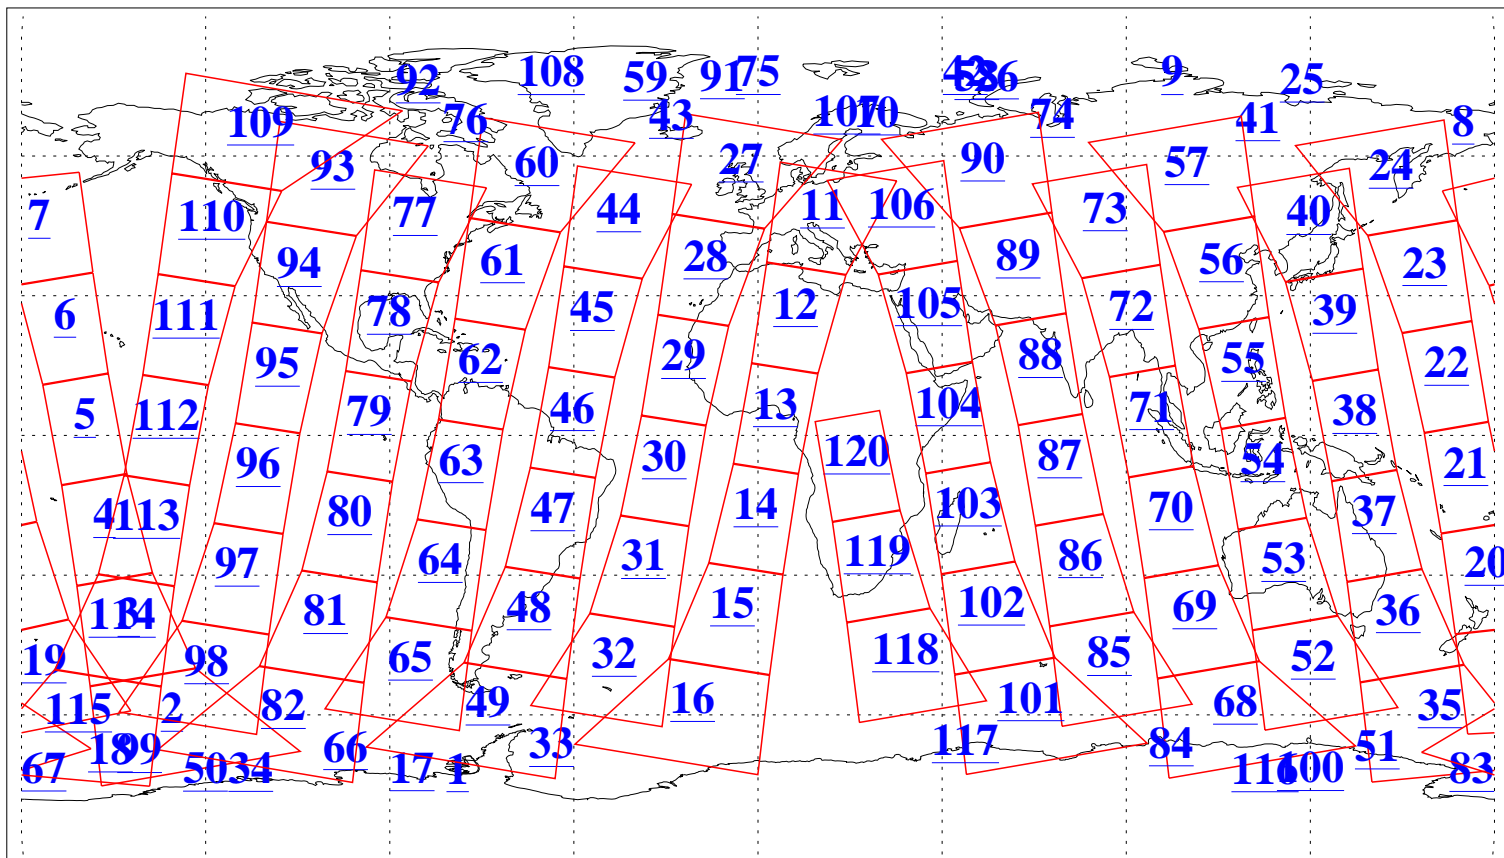

L1B Availability
AMSU Granules: 238
HSB Granules: 0
AIRS Granules: 240

9 Sep 2016
DoY 253
Aqua Day 5242
Granules: 1 to 120

Granules: 121 to 240

Legend: AMSU Available, HSB Available, AIRS Available

L1B Availability
AMSU Granules: 238
HSB Granules: 0
AIRS Granules: 240

9 Sep 2016
DoY 253
Aqua Day 5242

Ascending Granules

Descending Granules

Legend: AMSU Available, HSB Available, AIRS Available

L1B Availability
 AMSU Granules: 238
 HSB Granules: 0
 AIRS Granules: 240

9 Sep 2016
 DoY 253
 Aqua Day 5242

Northern Hemisphere Granules

Southern Hemisphere Granules

Legend: AMSU Available, HSB Available, AIRS Available