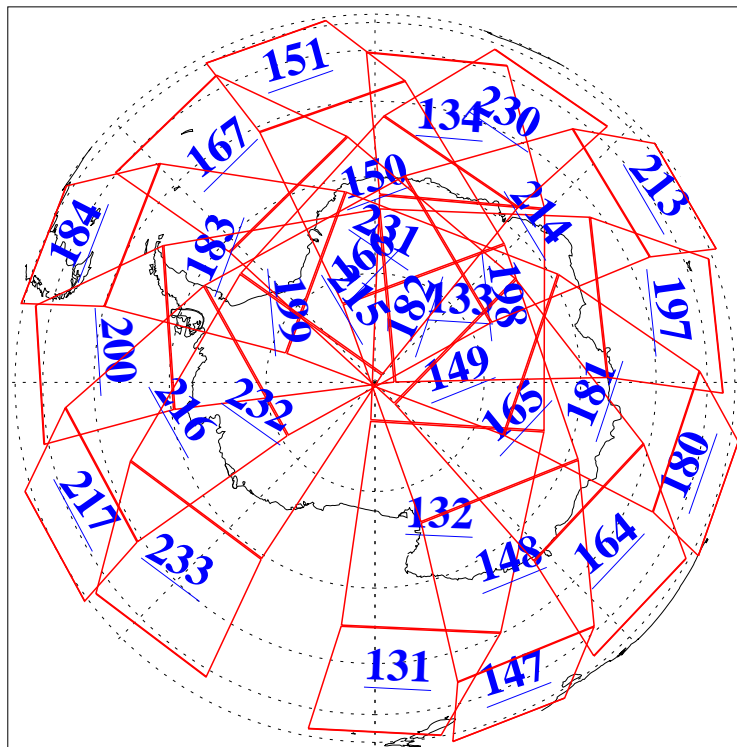

9 Sep 2016
DoY 253
Aqua Day 5242

Ascending Granules

Descending Granules

Legend: AMSU Available, HSB Available, AIRS Available

L1B Availability
 AMSU Granules: 238
 HSB Granules: 0
 AIRS Granules: 240

9 Sep 2016
 DoY 253
 Aqua Day 5242

Northern Hemisphere Granules

Southern Hemisphere Granules

Legend: AMSU Available, HSB Available, AIRS Available