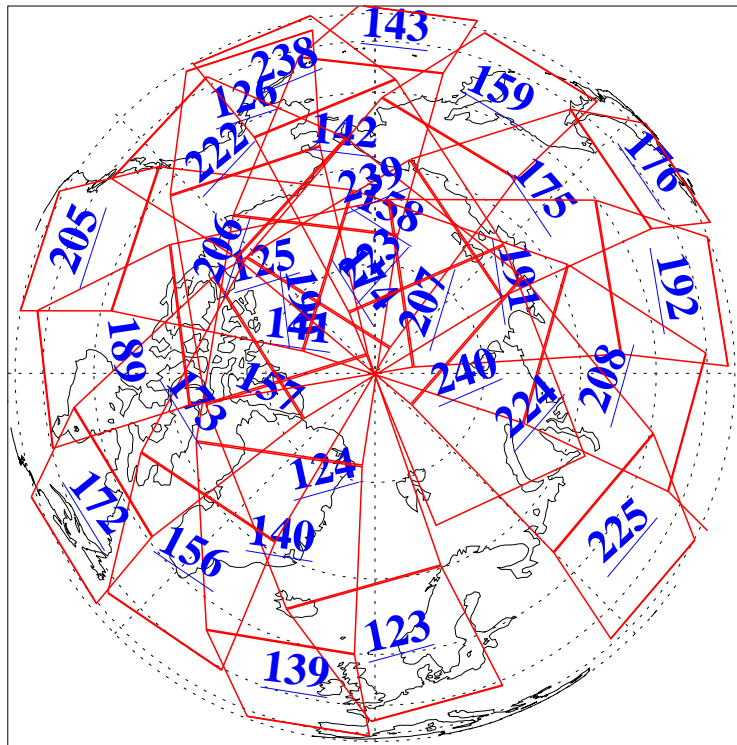

L1B Availability
AMSU Granules: 238
HSB Granules: 0
AIRS Granules: 240

9 Sep 2016
DoY 253
Aqua Day 5242
Granules: 1 to 120

Granules: 121 to 240

Legend: AMSU Available, HSB Available, AIRS Available

L1B Availability
AMSU Granules: 238
HSB Granules: 0
AIRS Granules: 240

9 Sep 2016
DoY 253
Aqua Day 5242

Ascending Granules

Descending Granules

Legend: AMSU Available, HSB Available, AIRS Available

L1B Availability
 AMSU Granules: 238
 HSB Granules: 0
 AIRS Granules: 240

9 Sep 2016
 DoY 253
 Aqua Day 5242

Northern Hemisphere Granules

Southern Hemisphere Granules

Legend: AMSU Available, HSB Available, AIRS Available