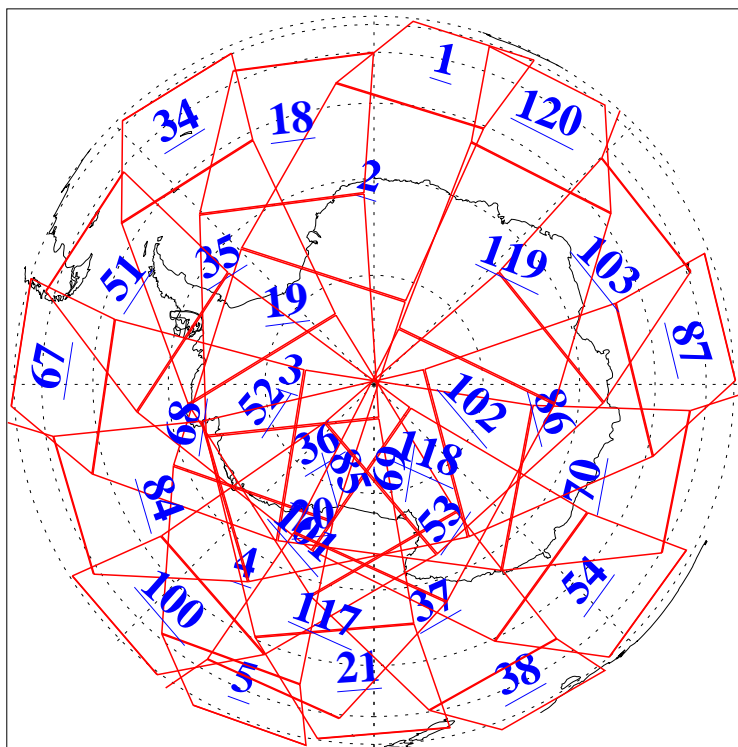

L1B Availability
AMSU Granules: 240
HSB Granules: 0
AIRS Granules: 240

7 Sep 2016
DoY 251
Aqua Day 5240
Granules: 1 to 120

Granules: 121 to 240

Legend: AMSU Available, HSB Available, AIRS Available

L1B Availability
AMSU Granules: 240
HSB Granules: 0
AIRS Granules: 240

7 Sep 2016
DoY 251
Aqua Day 5240
Ascending Granules

Descending Granules

Legend: AMSU Available, HSB Available, AIRS Available

L1B Availability
 AMSU Granules: 240
 HSB Granules: 0
 AIRS Granules: 240

7 Sep 2016
 DoY 251
 Aqua Day 5240

Northern Hemisphere Granules

Southern Hemisphere Granules

Legend: AMSU Available, HSB Available, AIRS Available