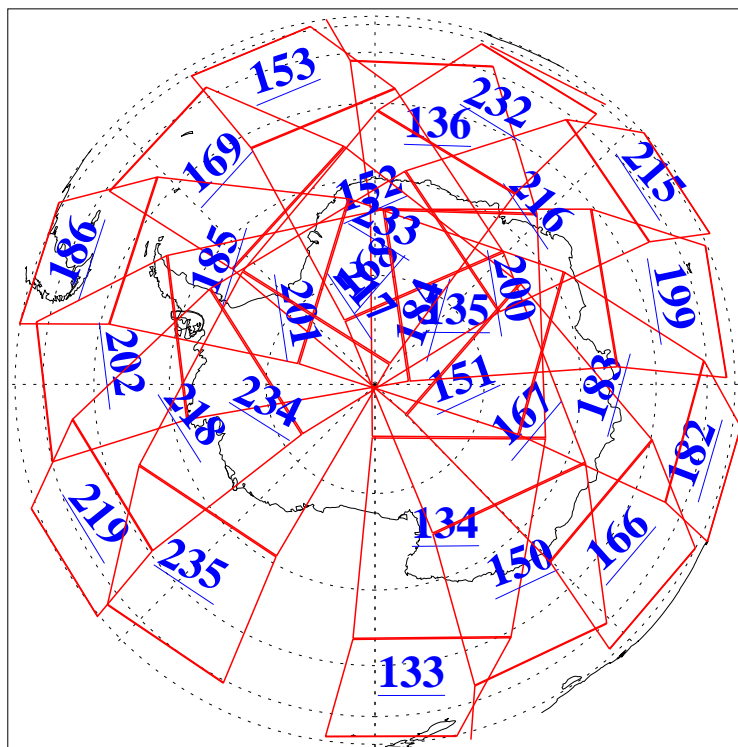

L1B Availability
AMSU Granules: 240
HSB Granules: 0
AIRS Granules: 240

7 Sep 2016
DoY 251
Aqua Day 5240
Granules: 1 to 120

Granules: 121 to 240

Legend: AMSU Available, HSB Available, AIRS Available

L1B Availability
AMSU Granules: 240
HSB Granules: 0
AIRS Granules: 240

7 Sep 2016
DoY 251
Aqua Day 5240
Ascending Granules

Descending Granules

Legend: AMSU Available, HSB Available, AIRS Available

L1B Availability
 AMSU Granules: 240
 HSB Granules: 0
 AIRS Granules: 240

7 Sep 2016
 DoY 251
 Aqua Day 5240

Northern Hemisphere Granules

Southern Hemisphere Granules

Legend: AMSU Available, HSB Available, AIRS Available