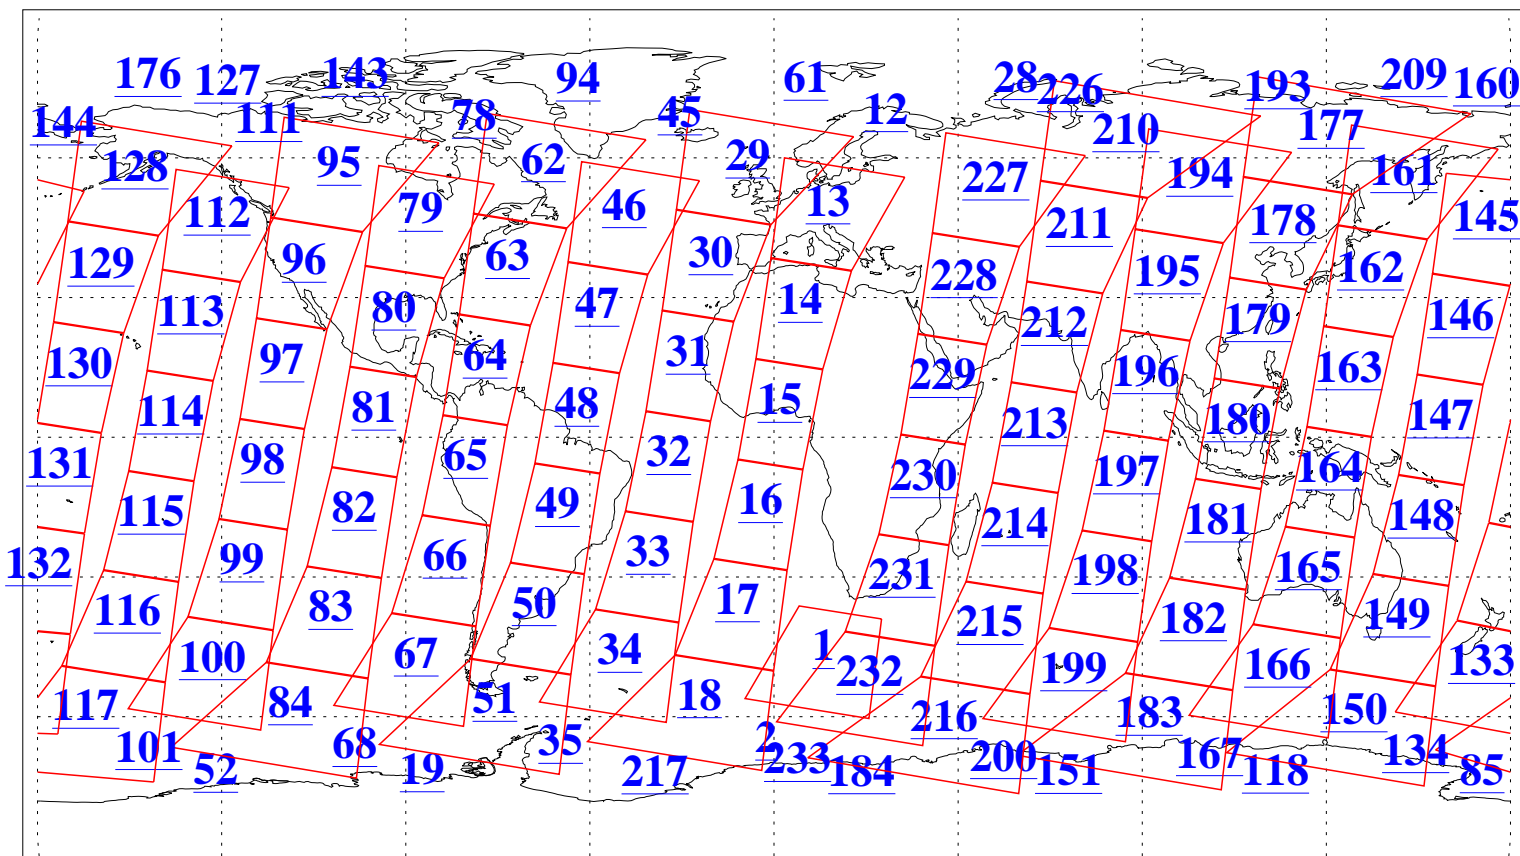

L1B Availability
AMSU Granules: 240
HSB Granules: 0
AIRS Granules: 240

7 Sep 2016
DoY 251
Aqua Day 5240
Granules: 1 to 120

Granules: 121 to 240

Legend: AMSU Available, HSB Available, AIRS Available

L1B Availability
AMSU Granules: 240
HSB Granules: 0
AIRS Granules: 240

7 Sep 2016
DoY 251
Aqua Day 5240
Ascending Granules

Descending Granules

Legend: AMSU Available, HSB Available, AIRS Available

L1B Availability
 AMSU Granules: 240
 HSB Granules: 0
 AIRS Granules: 240

7 Sep 2016
 DoY 251
 Aqua Day 5240

Northern Hemisphere Granules

Southern Hemisphere Granules

Legend: AMSU Available, HSB Available, AIRS Available