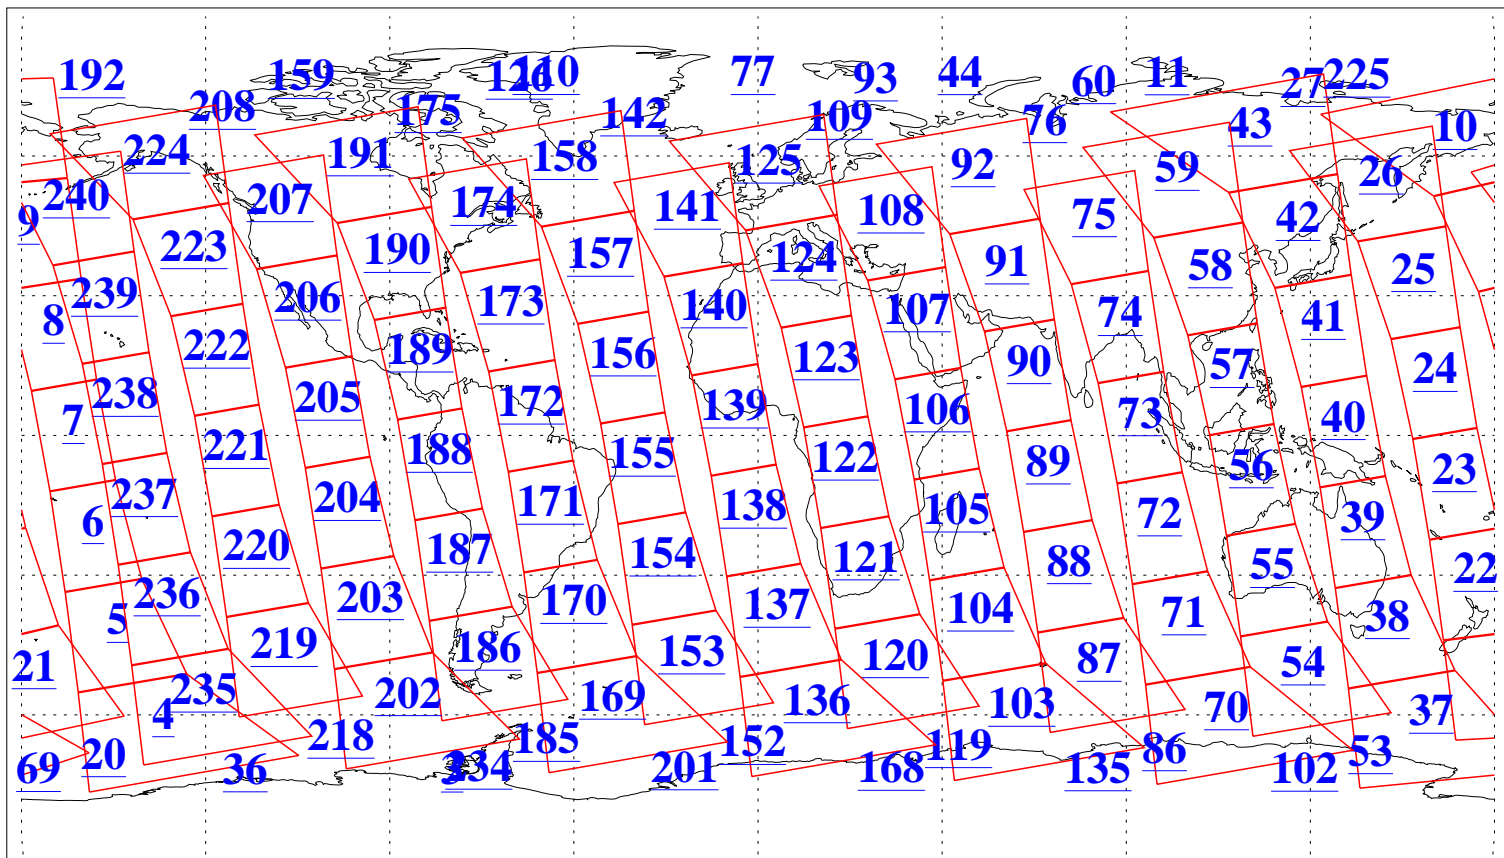

L1B Availability
AMSU Granules: 240
HSB Granules: 0
AIRS Granules: 240

7 Sep 2016
DoY 251
Aqua Day 5240
Granules: 1 to 120

Granules: 121 to 240

Legend: AMSU Available, HSB Available, AIRS Available

L1B Availability
AMSU Granules: 240
HSB Granules: 0
AIRS Granules: 240

7 Sep 2016
DoY 251
Aqua Day 5240
Ascending Granules

Descending Granules

Legend: AMSU Available, HSB Available, AIRS Available

L1B Availability
 AMSU Granules: 240
 HSB Granules: 0
 AIRS Granules: 240

7 Sep 2016
 DoY 251
 Aqua Day 5240

Northern Hemisphere Granules

Southern Hemisphere Granules

Legend: AMSU Available, HSB Available, AIRS Available