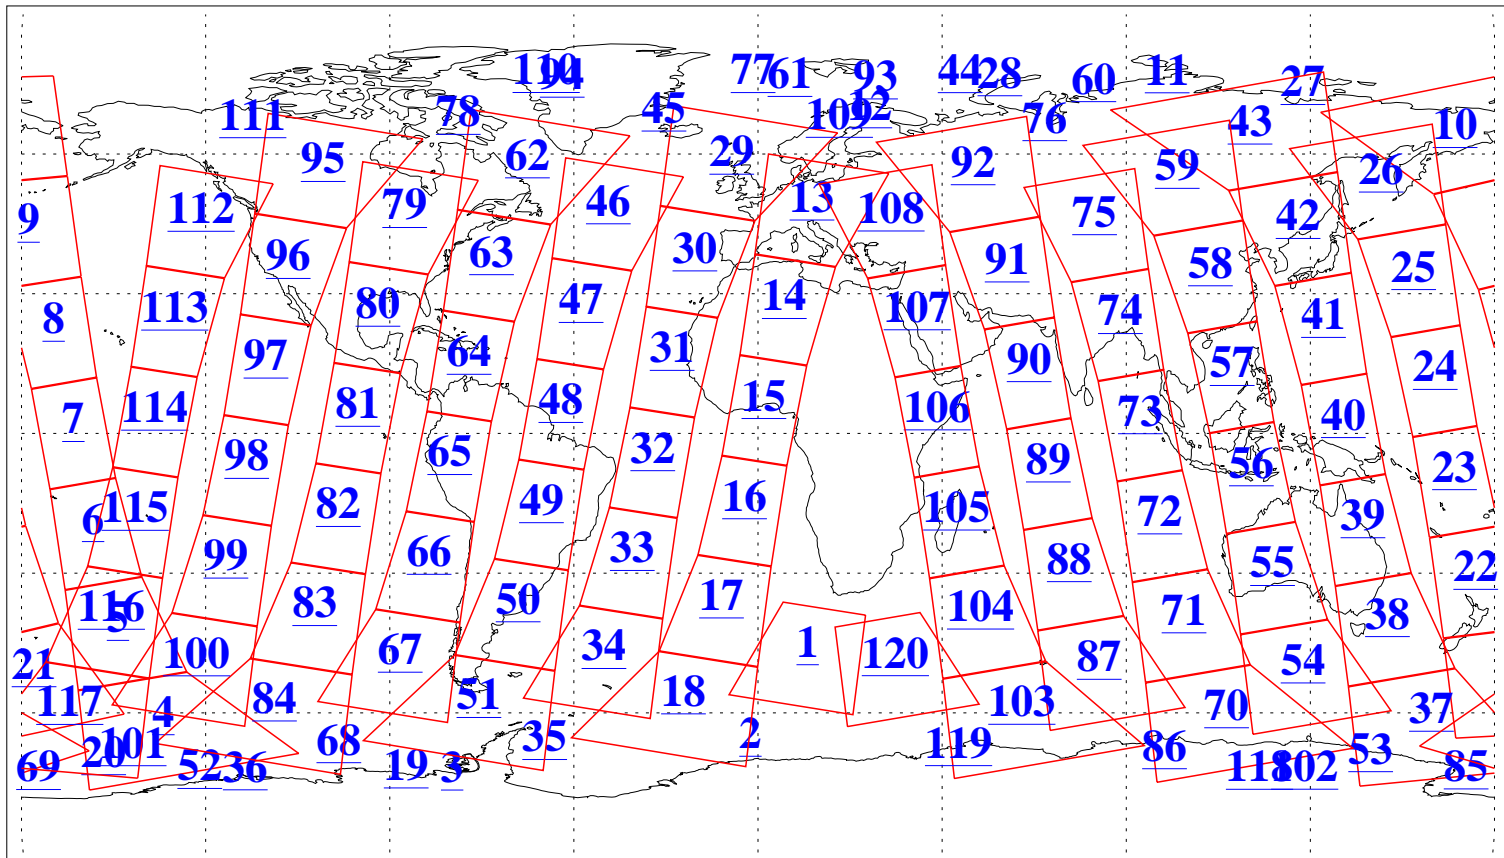

L1B Availability
AMSU Granules: 240
HSB Granules: 0
AIRS Granules: 240

7 Sep 2016
DoY 251
Aqua Day 5240
Granules: 1 to 120

Granules: 121 to 240

Legend: AMSU Available, HSB Available, AIRS Available

L1B Availability
AMSU Granules: 240
HSB Granules: 0
AIRS Granules: 240

7 Sep 2016
DoY 251
Aqua Day 5240
Ascending Granules

Descending Granules

Legend: AMSU Available, HSB Available, AIRS Available

L1B Availability
 AMSU Granules: 240
 HSB Granules: 0
 AIRS Granules: 240

7 Sep 2016
 DoY 251
 Aqua Day 5240

Northern Hemisphere Granules

Southern Hemisphere Granules

Legend: AMSU Available, HSB Available, AIRS Available