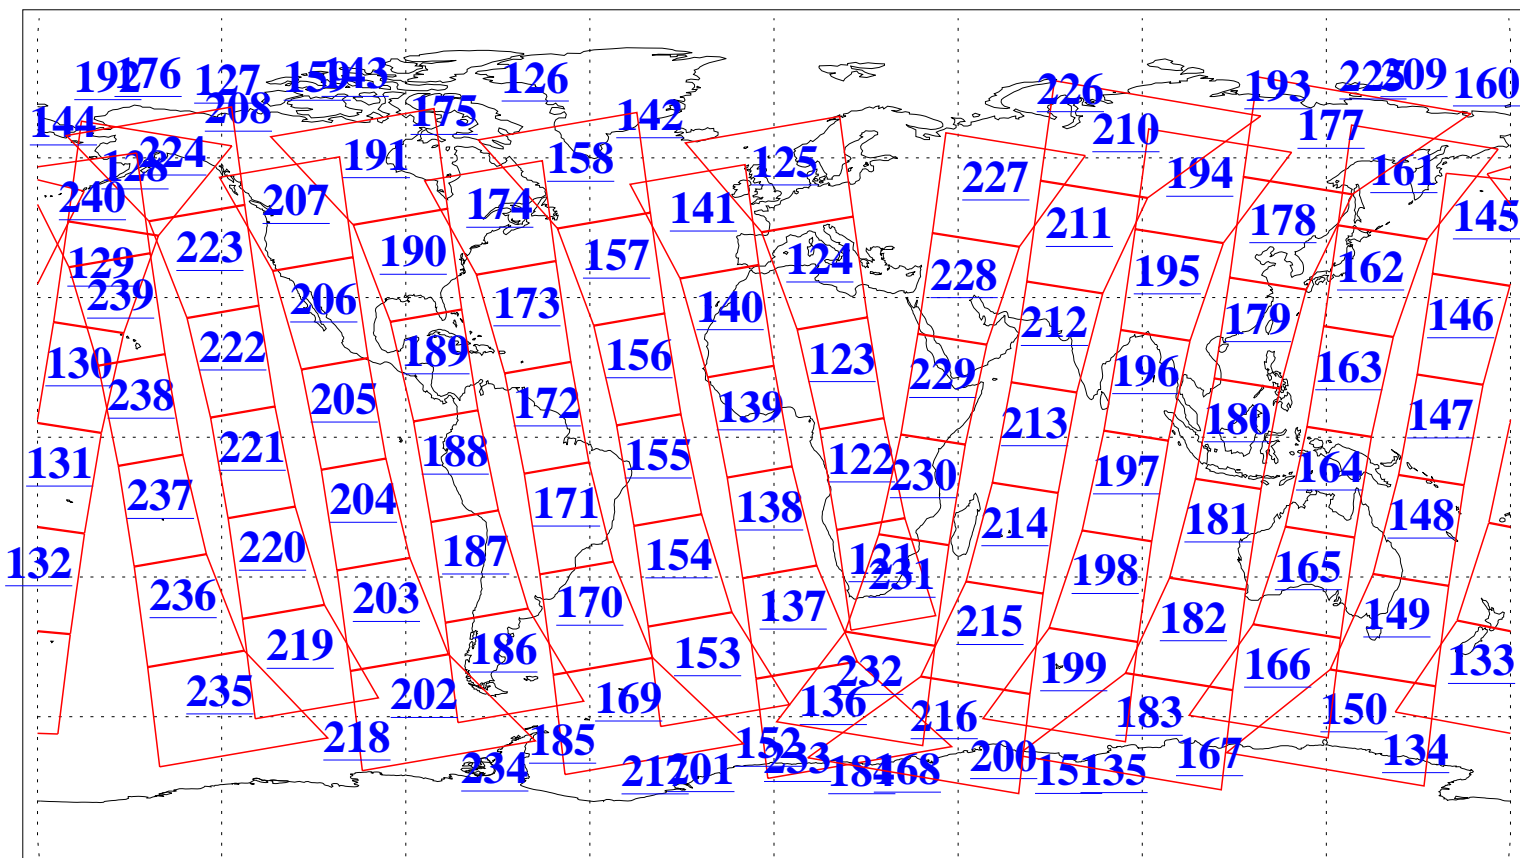

L1B Availability
AMSU Granules: 240
HSB Granules: 0
AIRS Granules: 240

7 Sep 2016
DoY 251
Aqua Day 5240
Granules: 1 to 120

Granules: 121 to 240

Legend: AMSU Available, HSB Available, AIRS Available

L1B Availability
AMSU Granules: 240
HSB Granules: 0
AIRS Granules: 240

7 Sep 2016
DoY 251
Aqua Day 5240
Ascending Granules

Descending Granules

Legend: AMSU Available, HSB Available, AIRS Available

L1B Availability
 AMSU Granules: 240
 HSB Granules: 0
 AIRS Granules: 240

7 Sep 2016
 DoY 251
 Aqua Day 5240

Northern Hemisphere Granules

Southern Hemisphere Granules

Legend: AMSU Available, HSB Available, AIRS Available