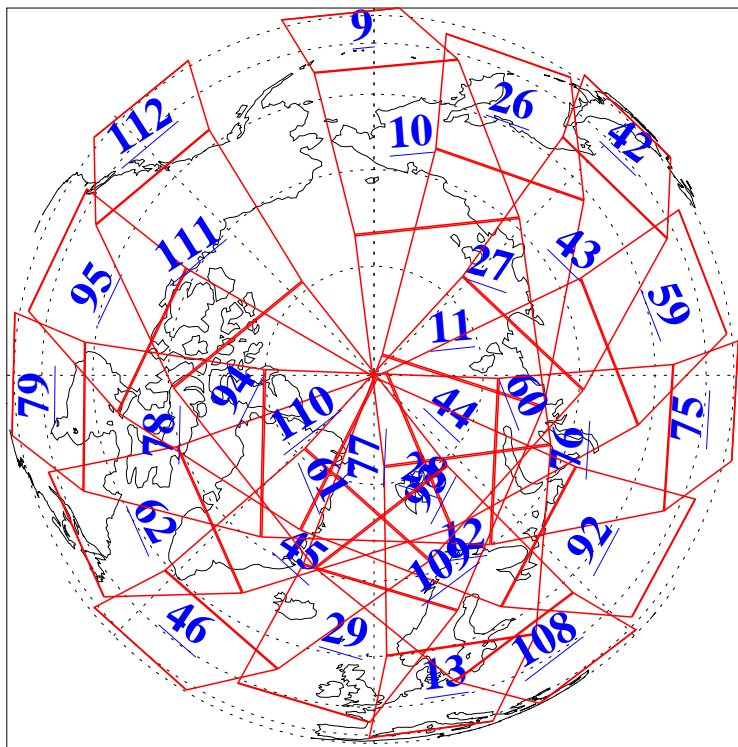

L1B Availability
AMSU Granules: 240
HSB Granules: 0
AIRS Granules: 240

7 Sep 2016
DoY 251
Aqua Day 5240
Granules: 1 to 120

Granules: 121 to 240

Legend: AMSU Available, HSB Available, AIRS Available

L1B Availability
AMSU Granules: 240
HSB Granules: 0
AIRS Granules: 240

7 Sep 2016
DoY 251
Aqua Day 5240
Ascending Granules

Descending Granules

Legend: AMSU Available, HSB Available, AIRS Available

L1B Availability
 AMSU Granules: 240
 HSB Granules: 0
 AIRS Granules: 240

7 Sep 2016
 DoY 251
 Aqua Day 5240

Northern Hemisphere Granules

Southern Hemisphere Granules

Legend: AMSU Available, HSB Available, AIRS Available