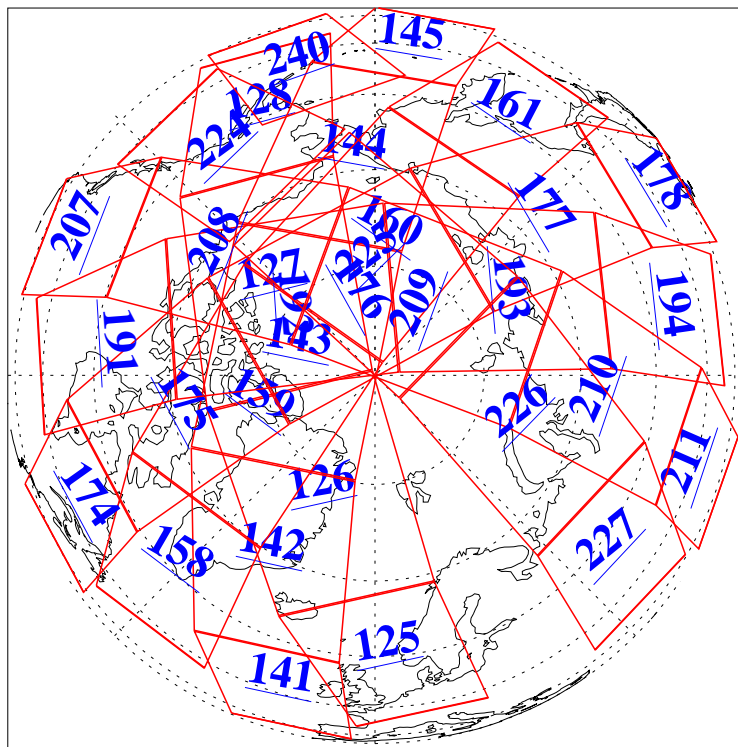

L1B Availability
AMSU Granules: 240
HSB Granules: 0
AIRS Granules: 240

7 Sep 2016
DoY 251
Aqua Day 5240
Granules: 1 to 120

Granules: 121 to 240

Legend: AMSU Available, HSB Available, AIRS Available

L1B Availability
AMSU Granules: 240
HSB Granules: 0
AIRS Granules: 240

7 Sep 2016
DoY 251
Aqua Day 5240
Ascending Granules

Descending Granules

Legend: AMSU Available, HSB Available, AIRS Available

L1B Availability
 AMSU Granules: 240
 HSB Granules: 0
 AIRS Granules: 240

7 Sep 2016
 DoY 251
 Aqua Day 5240

Northern Hemisphere Granules

Southern Hemisphere Granules

Legend: AMSU Available, HSB Available, AIRS Available