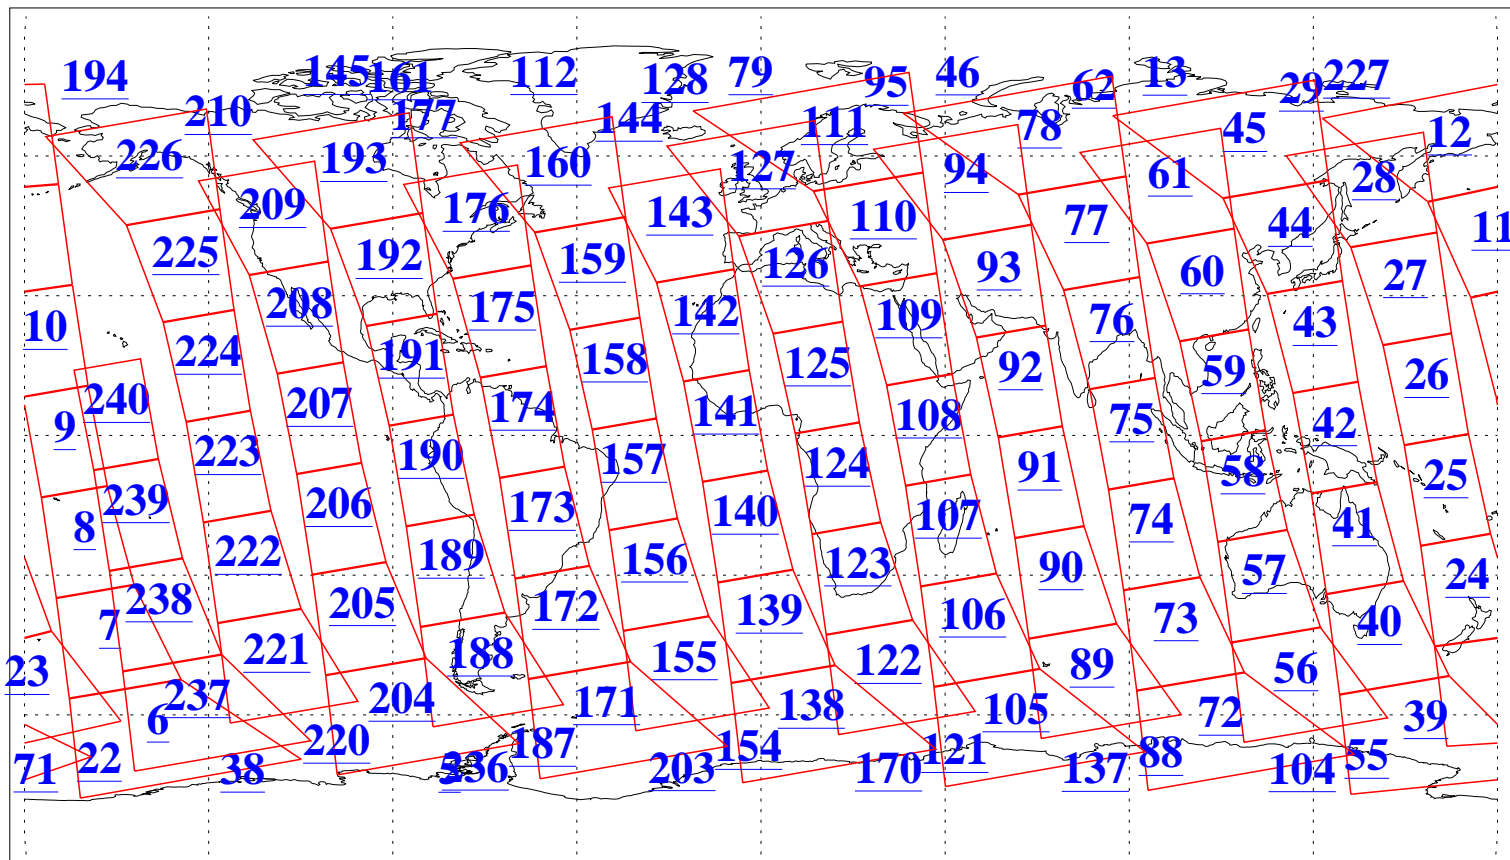

L1B Availability
AMSU Granules: 240
HSB Granules: 0
AIRS Granules: 240

5 Sep 2016
DoY 249
Aqua Day 5238
Granules: 1 to 120

Granules: 121 to 240

Legend: AMSU Available, HSB Available, AIRS Available

L1B Availability
AMSU Granules: 240
HSB Granules: 0
AIRS Granules: 240

5 Sep 2016
DoY 249
Aqua Day 5238

Ascending Granules

Descending Granules

Legend: AMSU Available, HSB Available, AIRS Available

L1B Availability
 AMSU Granules: 240
 HSB Granules: 0
 AIRS Granules: 240

5 Sep 2016
 DoY 249
 Aqua Day 5238

Northern Hemisphere Granules

Southern Hemisphere Granules

Legend: AMSU Available, HSB Available, AIRS Available