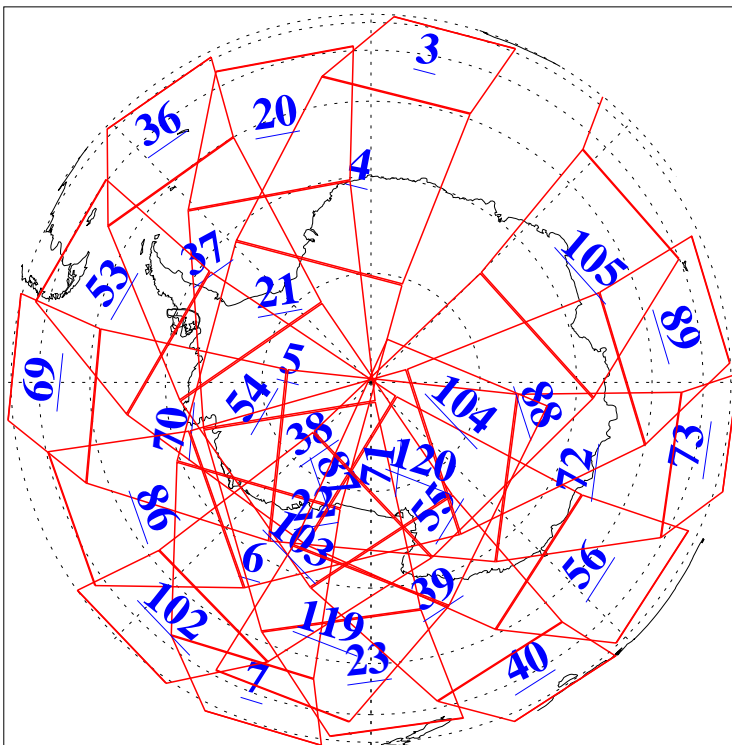

L1B Availability
AMSU Granules: 240
HSB Granules: 0
AIRS Granules: 240

5 Sep 2016
DoY 249
Aqua Day 5238
Granules: 1 to 120

Granules: 121 to 240

Legend: AMSU Available, HSB Available, AIRS Available

L1B Availability
AMSU Granules: 240
HSB Granules: 0
AIRS Granules: 240

5 Sep 2016
DoY 249
Aqua Day 5238

Ascending Granules

Descending Granules

Legend: AMSU Available, HSB Available, AIRS Available

L1B Availability
 AMSU Granules: 240
 HSB Granules: 0
 AIRS Granules: 240

5 Sep 2016
 DoY 249
 Aqua Day 5238

Northern Hemisphere Granules

Southern Hemisphere Granules

Legend: AMSU Available, HSB Available, AIRS Available