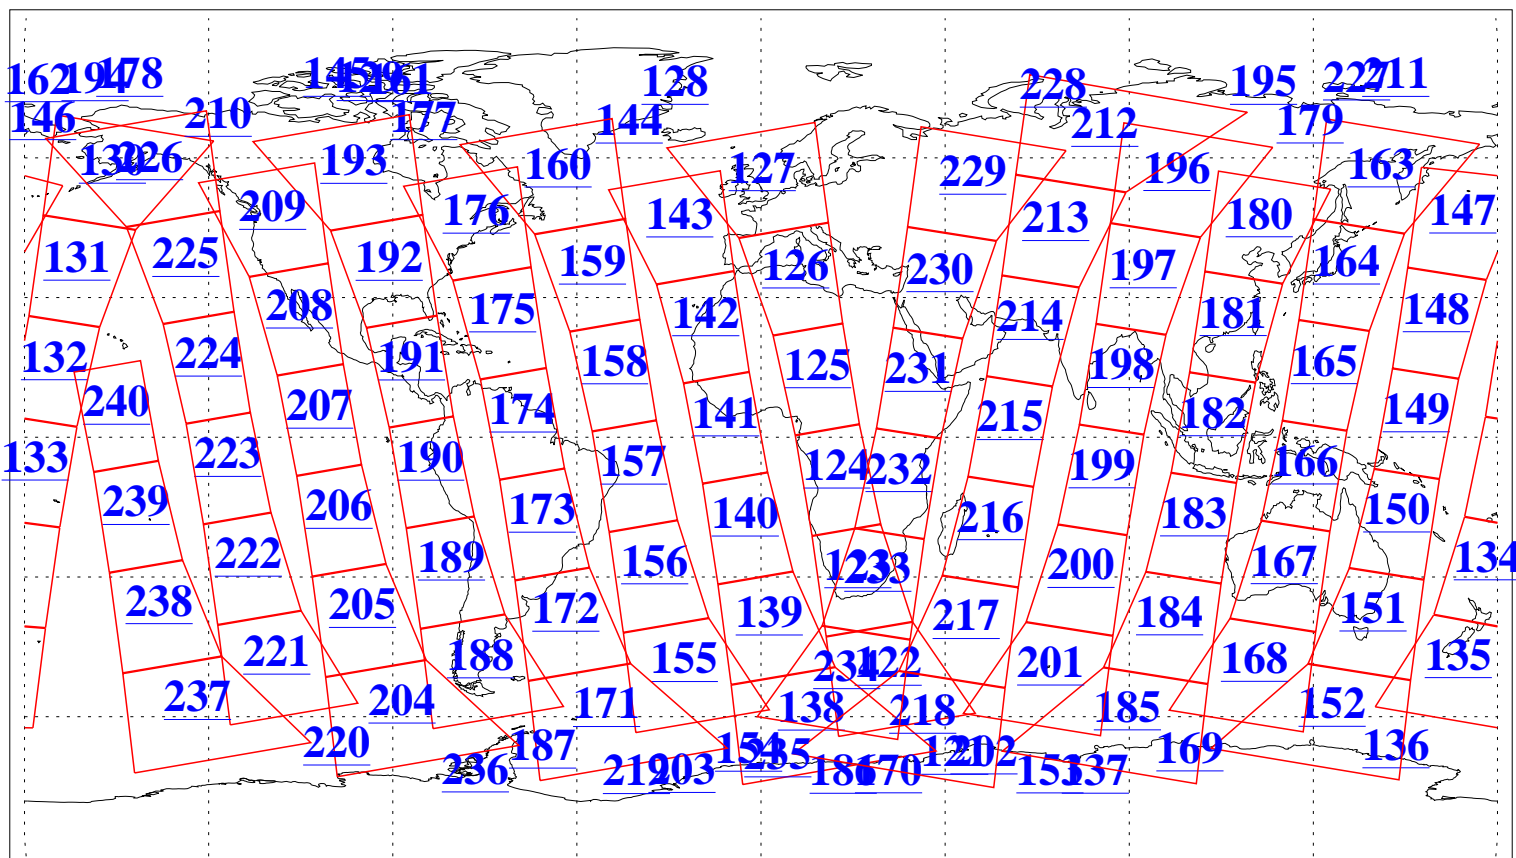

L1B Availability
AMSU Granules: 240
HSB Granules: 0
AIRS Granules: 240

5 Sep 2016
DoY 249
Aqua Day 5238
Granules: 1 to 120

Granules: 121 to 240

Legend: AMSU Available, HSB Available, AIRS Available

L1B Availability
AMSU Granules: 240
HSB Granules: 0
AIRS Granules: 240

5 Sep 2016
DoY 249
Aqua Day 5238

Ascending Granules

Descending Granules

Legend: AMSU Available, HSB Available, AIRS Available

L1B Availability
 AMSU Granules: 240
 HSB Granules: 0
 AIRS Granules: 240

5 Sep 2016
 DoY 249
 Aqua Day 5238

Northern Hemisphere Granules

Southern Hemisphere Granules

Legend: AMSU Available, HSB Available, AIRS Available