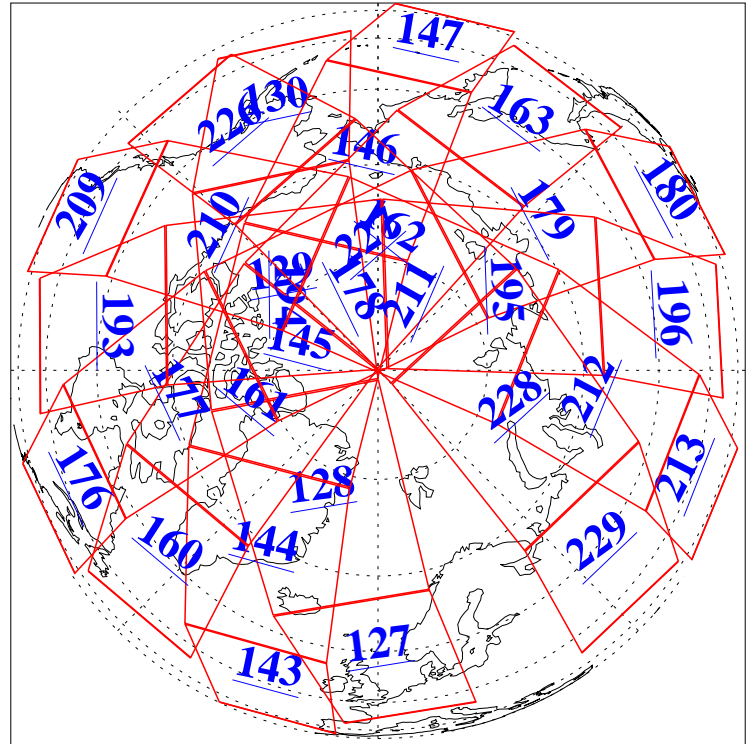

5 Sep 2016
DoY 249
Aqua Day 5238

Ascending Granules

Descending Granules

Legend: AMSU Available, HSB Available, AIRS Available

L1B Availability
 AMSU Granules: 240
 HSB Granules: 0
 AIRS Granules: 240

5 Sep 2016
 DoY 249
 Aqua Day 5238

Northern Hemisphere Granules

Southern Hemisphere Granules

Legend: AMSU Available, HSB Available, AIRS Available