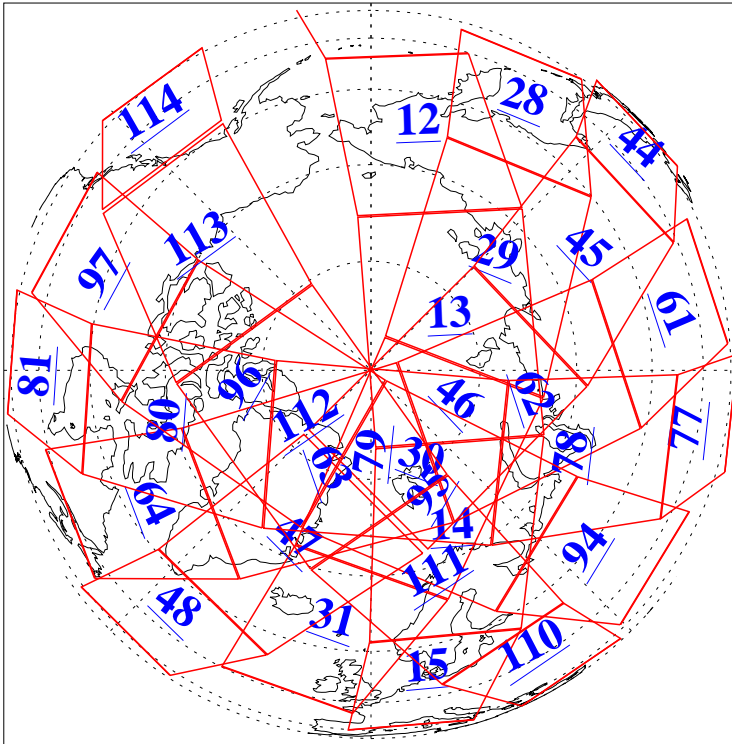

L1B Availability
AMSU Granules: 240
HSB Granules: 0
AIRS Granules: 240

5 Sep 2016
DoY 249
Aqua Day 5238
Granules: 1 to 120

Granules: 121 to 240

Legend: AMSU Available, HSB Available, AIRS Available

L1B Availability
AMSU Granules: 240
HSB Granules: 0
AIRS Granules: 240

5 Sep 2016
DoY 249
Aqua Day 5238

Ascending Granules

Descending Granules

Legend: AMSU Available, HSB Available, AIRS Available

L1B Availability
 AMSU Granules: 240
 HSB Granules: 0
 AIRS Granules: 240

5 Sep 2016
 DoY 249
 Aqua Day 5238

Northern Hemisphere Granules

Southern Hemisphere Granules

Legend: AMSU Available, HSB Available, AIRS Available