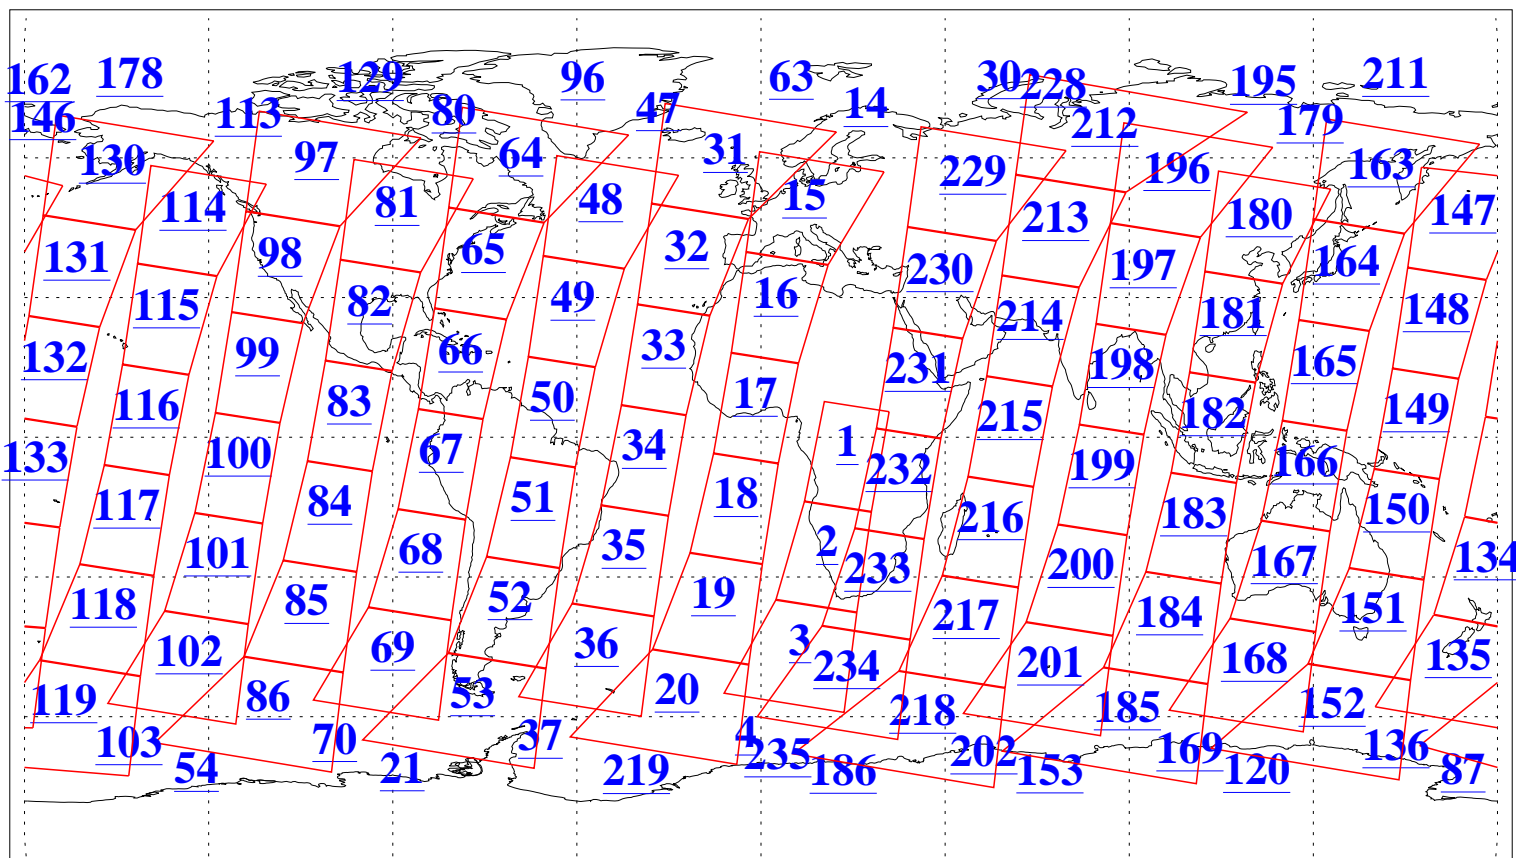

L1B Availability
AMSU Granules: 240
HSB Granules: 0
AIRS Granules: 240

5 Sep 2016
DoY 249
Aqua Day 5238
Granules: 1 to 120

Granules: 121 to 240

Legend: AMSU Available, HSB Available, AIRS Available

L1B Availability
AMSU Granules: 240
HSB Granules: 0
AIRS Granules: 240

5 Sep 2016
DoY 249
Aqua Day 5238

Ascending Granules

Descending Granules

Legend: AMSU Available, HSB Available, AIRS Available

L1B Availability
 AMSU Granules: 240
 HSB Granules: 0
 AIRS Granules: 240

5 Sep 2016
 DoY 249
 Aqua Day 5238

Northern Hemisphere Granules

Southern Hemisphere Granules

Legend: AMSU Available, HSB Available, AIRS Available