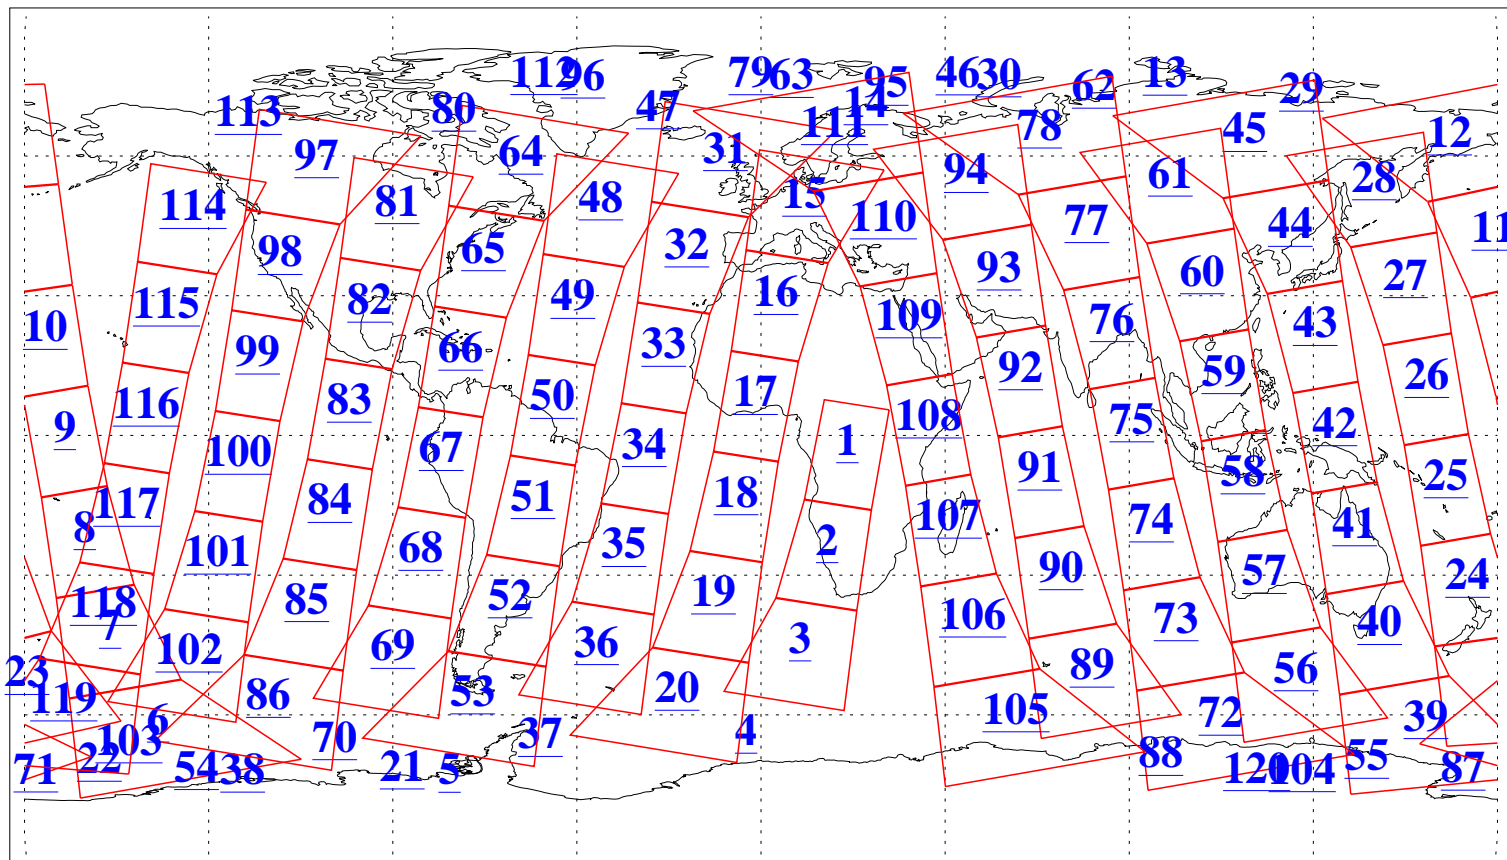

L1B Availability
AMSU Granules: 240
HSB Granules: 0
AIRS Granules: 240

5 Sep 2016
DoY 249
Aqua Day 5238
Granules: 1 to 120

Granules: 121 to 240

Legend: AMSU Available, HSB Available, AIRS Available

L1B Availability
AMSU Granules: 240
HSB Granules: 0
AIRS Granules: 240

5 Sep 2016
DoY 249
Aqua Day 5238

Ascending Granules

Descending Granules

Legend: AMSU Available, HSB Available, AIRS Available

L1B Availability
 AMSU Granules: 240
 HSB Granules: 0
 AIRS Granules: 240

5 Sep 2016
 DoY 249
 Aqua Day 5238

Northern Hemisphere Granules

Southern Hemisphere Granules

Legend: AMSU Available, HSB Available, AIRS Available