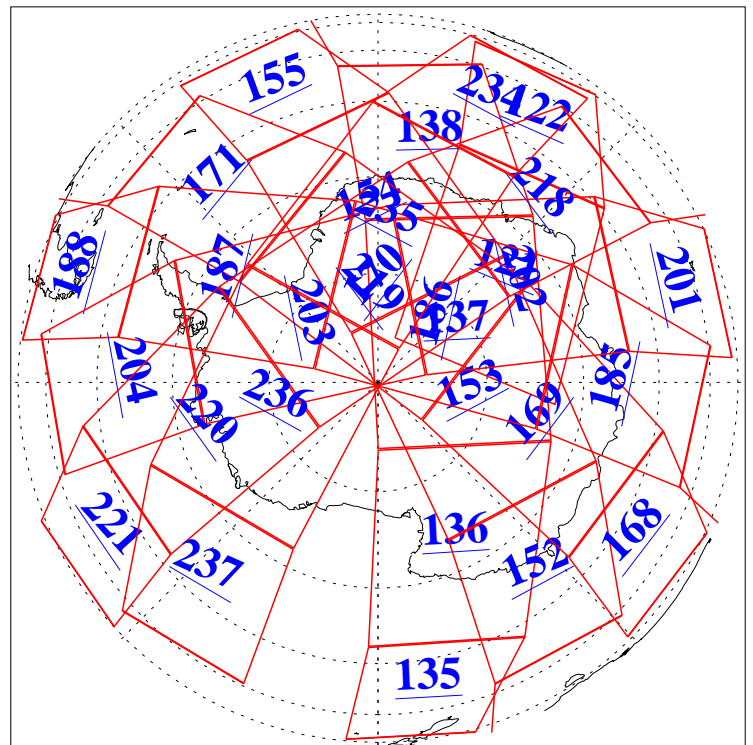

L1B Availability
AMSU Granules: 240
HSB Granules: 0
AIRS Granules: 240

5 Sep 2016
DoY 249
Aqua Day 5238
Granules: 1 to 120

Granules: 121 to 240

Legend: AMSU Available, HSB Available, AIRS Available

L1B Availability
AMSU Granules: 240
HSB Granules: 0
AIRS Granules: 240

5 Sep 2016
DoY 249
Aqua Day 5238

Ascending Granules

Descending Granules

Legend: AMSU Available, HSB Available, AIRS Available

L1B Availability
 AMSU Granules: 240
 HSB Granules: 0
 AIRS Granules: 240

5 Sep 2016
 DoY 249
 Aqua Day 5238

Northern Hemisphere Granules

Southern Hemisphere Granules

Legend: AMSU Available, HSB Available, AIRS Available