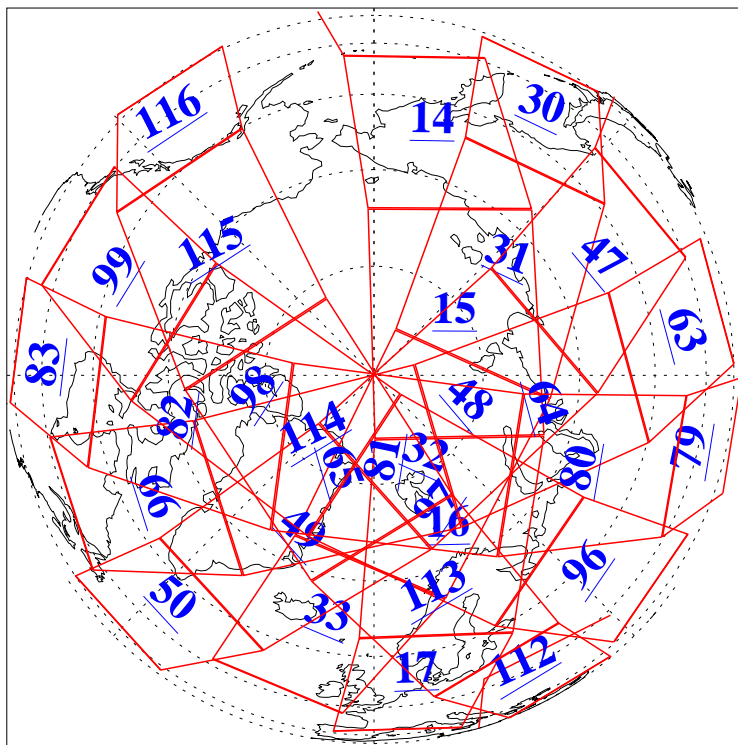

L1B Availability
AMSU Granules: 240
HSB Granules: 0
AIRS Granules: 240

3 Sep 2016
DoY 247
Aqua Day 5236
Granules: 1 to 120

Granules: 121 to 240

Legend: AMSU Available, HSB Available, AIRS Available

L1B Availability
AMSU Granules: 240
HSB Granules: 0
AIRS Granules: 240

3 Sep 2016
DoY 247
Aqua Day 5236

Ascending Granules

Descending Granules

Legend: AMSU Available, HSB Available, AIRS Available

L1B Availability
 AMSU Granules: 240
 HSB Granules: 0
 AIRS Granules: 240

3 Sep 2016
 DoY 247
 Aqua Day 5236

Northern Hemisphere Granules

Southern Hemisphere Granules

Legend: AMSU Available, HSB Available, AIRS Available