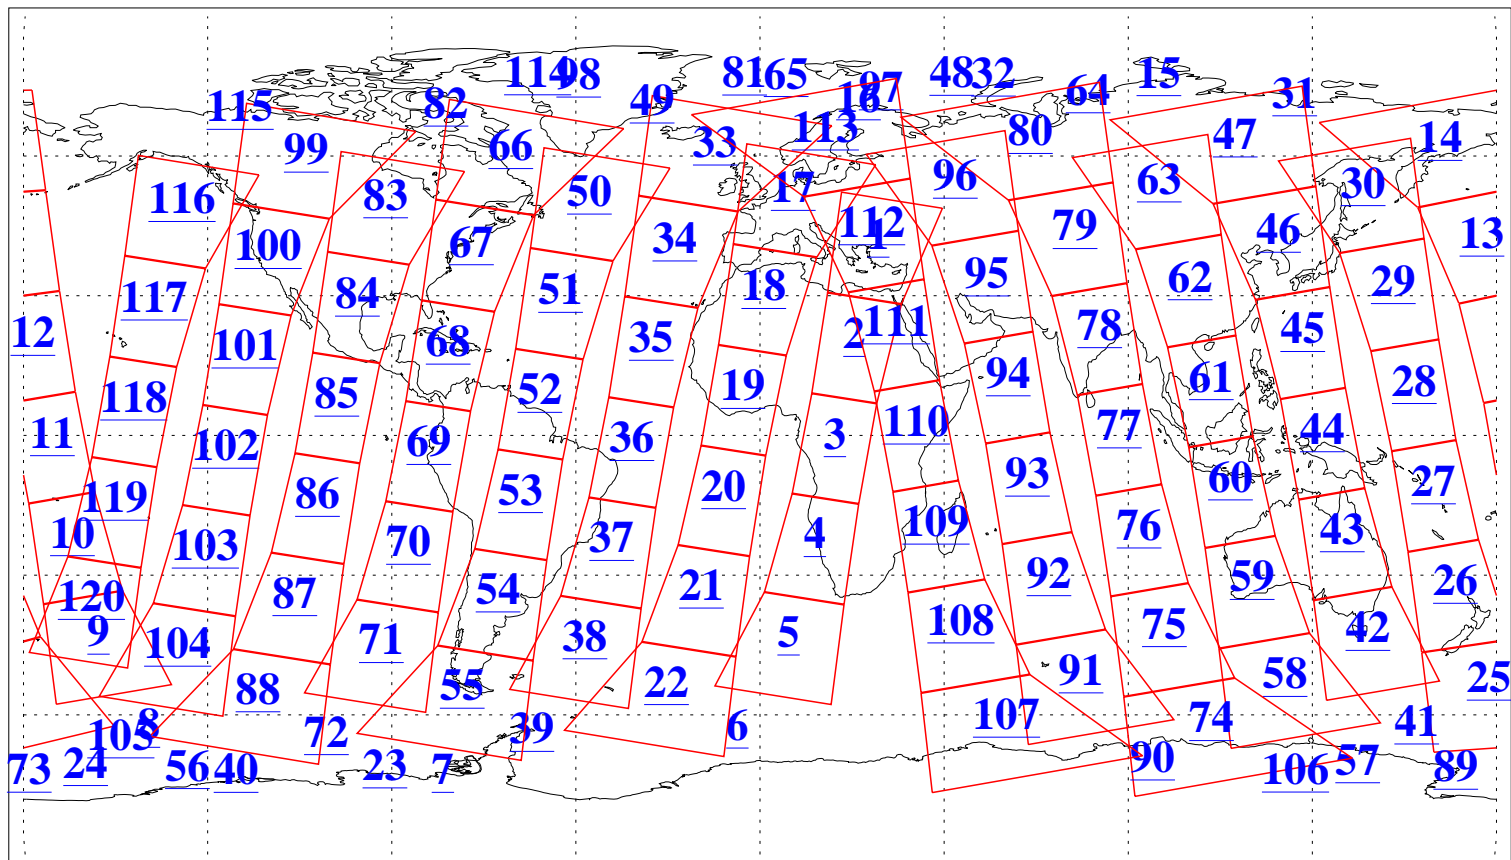

L1B Availability
AMSU Granules: 240
HSB Granules: 0
AIRS Granules: 240

3 Sep 2016
DoY 247
Aqua Day 5236
Granules: 1 to 120

Granules: 121 to 240

Legend: AMSU Available, HSB Available, AIRS Available

L1B Availability
AMSU Granules: 240
HSB Granules: 0
AIRS Granules: 240

3 Sep 2016
DoY 247
Aqua Day 5236

Ascending Granules

Descending Granules

Legend: AMSU Available, HSB Available, AIRS Available

L1B Availability
 AMSU Granules: 240
 HSB Granules: 0
 AIRS Granules: 240

3 Sep 2016
 DoY 247
 Aqua Day 5236

Northern Hemisphere Granules

Southern Hemisphere Granules

Legend: AMSU Available, HSB Available, AIRS Available