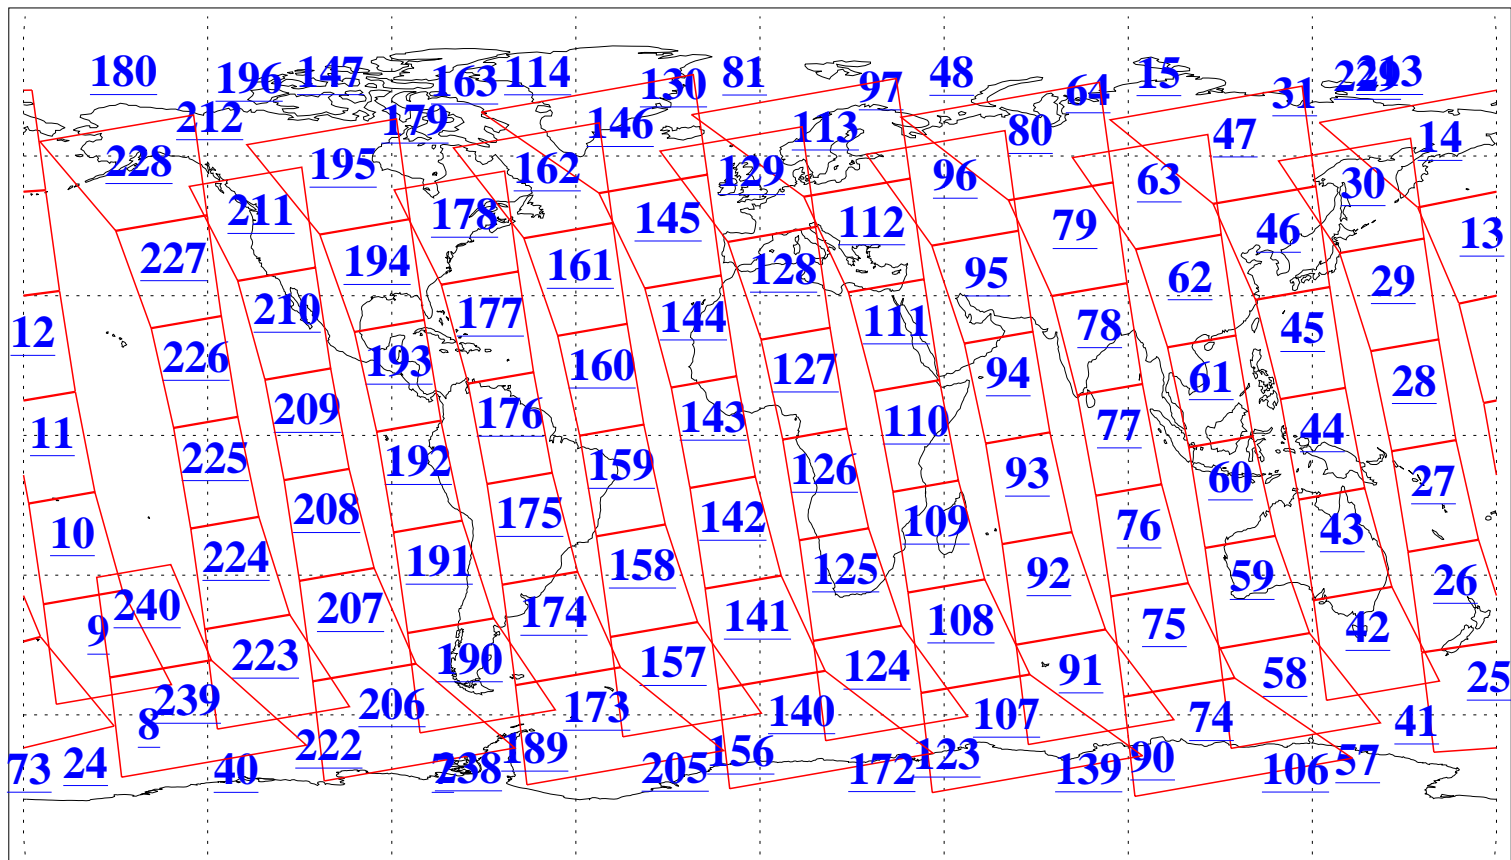

L1B Availability
AMSU Granules: 240
HSB Granules: 0
AIRS Granules: 240

3 Sep 2016
DoY 247
Aqua Day 5236
Granules: 1 to 120

Granules: 121 to 240

Legend: AMSU Available, HSB Available, AIRS Available

L1B Availability
AMSU Granules: 240
HSB Granules: 0
AIRS Granules: 240

3 Sep 2016
DoY 247
Aqua Day 5236

Ascending Granules

Descending Granules

Legend: AMSU Available, HSB Available, AIRS Available

L1B Availability
 AMSU Granules: 240
 HSB Granules: 0
 AIRS Granules: 240

3 Sep 2016
 DoY 247
 Aqua Day 5236

Northern Hemisphere Granules

Southern Hemisphere Granules

Legend: AMSU Available, HSB Available, AIRS Available