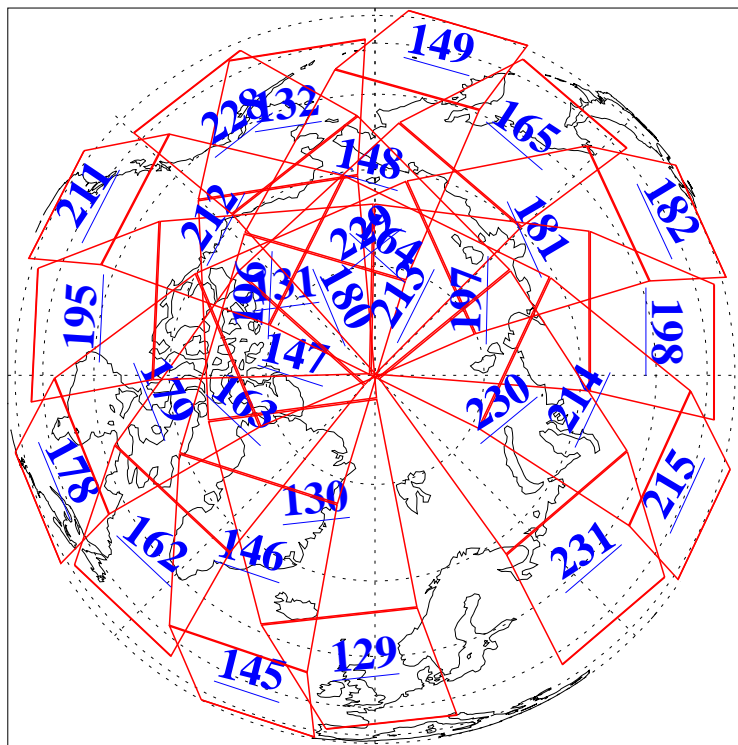

L1B Availability
AMSU Granules: 240
HSB Granules: 0
AIRS Granules: 240

3 Sep 2016
DoY 247
Aqua Day 5236
Granules: 1 to 120

Granules: 121 to 240

Legend: AMSU Available, HSB Available, AIRS Available

L1B Availability
AMSU Granules: 240
HSB Granules: 0
AIRS Granules: 240

3 Sep 2016
DoY 247
Aqua Day 5236

Ascending Granules

Descending Granules

Legend: AMSU Available, HSB Available, AIRS Available

L1B Availability
 AMSU Granules: 240
 HSB Granules: 0
 AIRS Granules: 240

3 Sep 2016
 DoY 247
 Aqua Day 5236

Northern Hemisphere Granules

Southern Hemisphere Granules

Legend: AMSU Available, HSB Available, AIRS Available