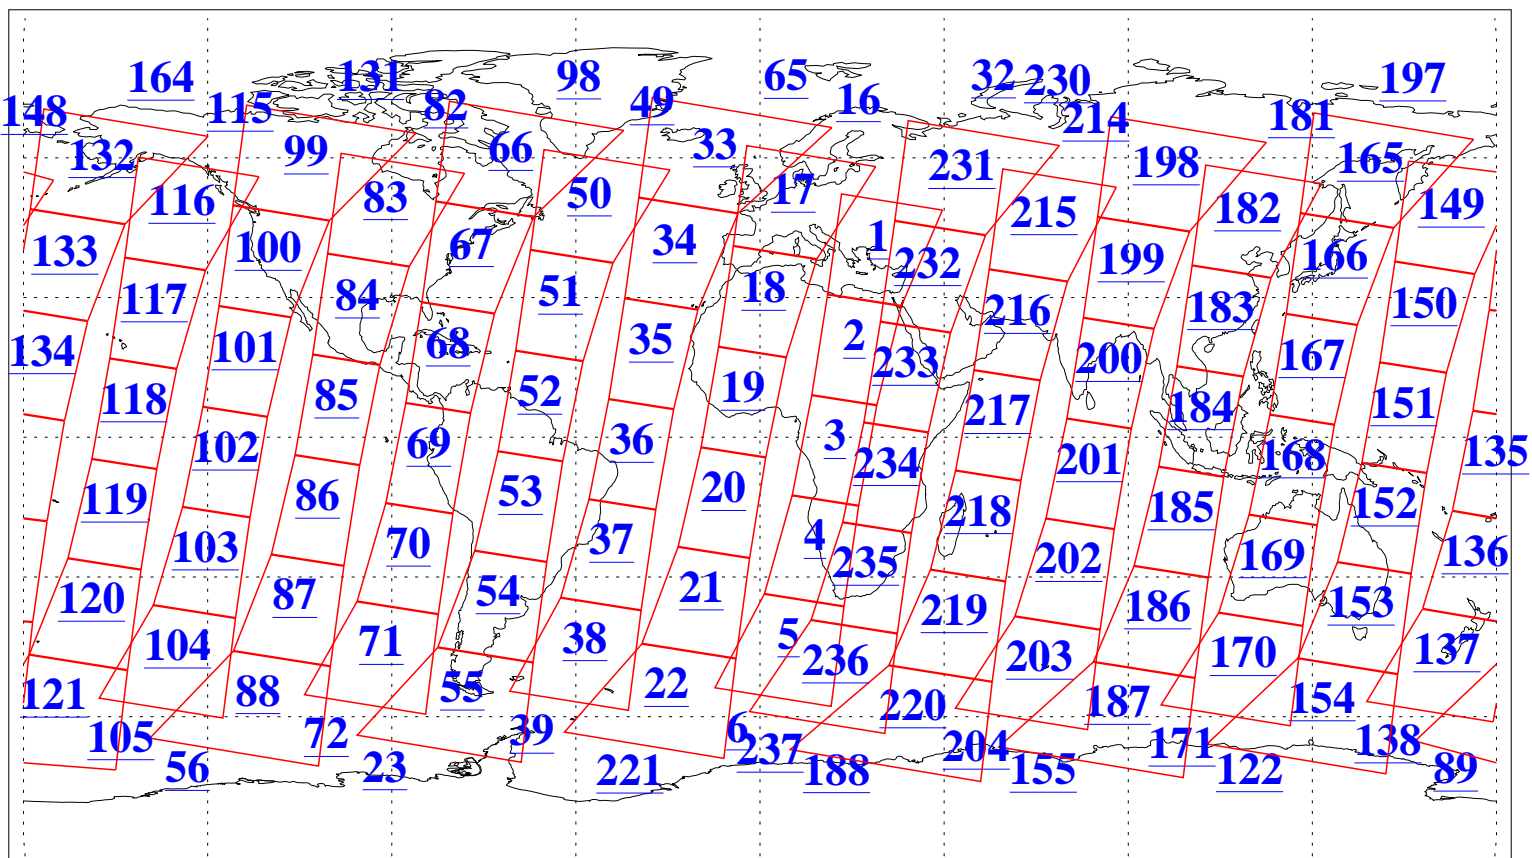

L1B Availability
AMSU Granules: 240
HSB Granules: 0
AIRS Granules: 240

3 Sep 2016
DoY 247
Aqua Day 5236
Granules: 1 to 120

Granules: 121 to 240

Legend: AMSU Available, HSB Available, AIRS Available

L1B Availability
AMSU Granules: 240
HSB Granules: 0
AIRS Granules: 240

3 Sep 2016
DoY 247
Aqua Day 5236

Ascending Granules

Descending Granules

Legend: AMSU Available, HSB Available, AIRS Available

L1B Availability
 AMSU Granules: 240
 HSB Granules: 0
 AIRS Granules: 240

3 Sep 2016
 DoY 247
 Aqua Day 5236

Northern Hemisphere Granules

Southern Hemisphere Granules

Legend: AMSU Available, HSB Available, AIRS Available