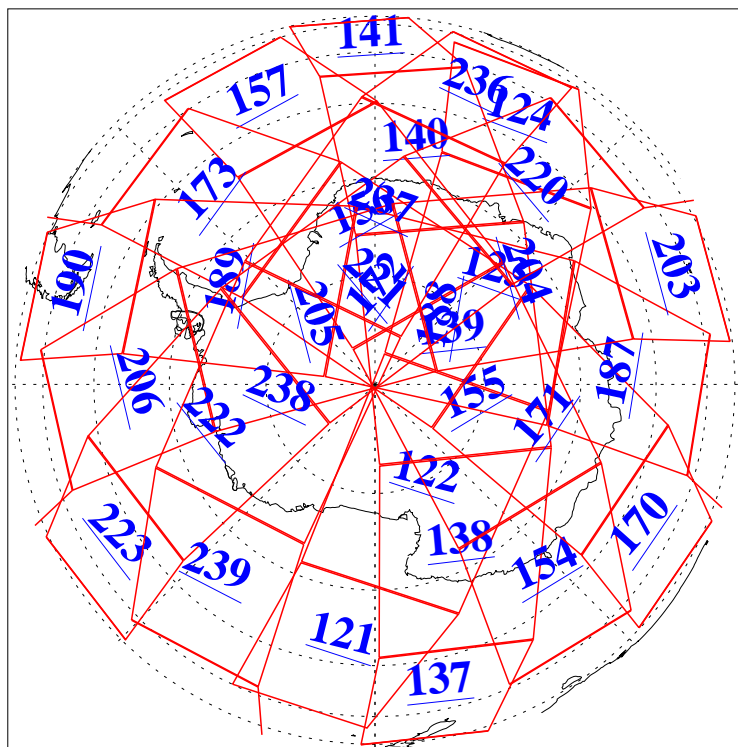

L1B Availability
AMSU Granules: 240
HSB Granules: 0
AIRS Granules: 240

3 Sep 2016
DoY 247
Aqua Day 5236
Granules: 1 to 120

Granules: 121 to 240

Legend: AMSU Available, HSB Available, AIRS Available

L1B Availability
AMSU Granules: 240
HSB Granules: 0
AIRS Granules: 240

3 Sep 2016
DoY 247
Aqua Day 5236

Ascending Granules

Descending Granules

Legend: AMSU Available, HSB Available, AIRS Available

L1B Availability
 AMSU Granules: 240
 HSB Granules: 0
 AIRS Granules: 240

3 Sep 2016
 DoY 247
 Aqua Day 5236

Northern Hemisphere Granules

Southern Hemisphere Granules

Legend: AMSU Available, HSB Available, AIRS Available