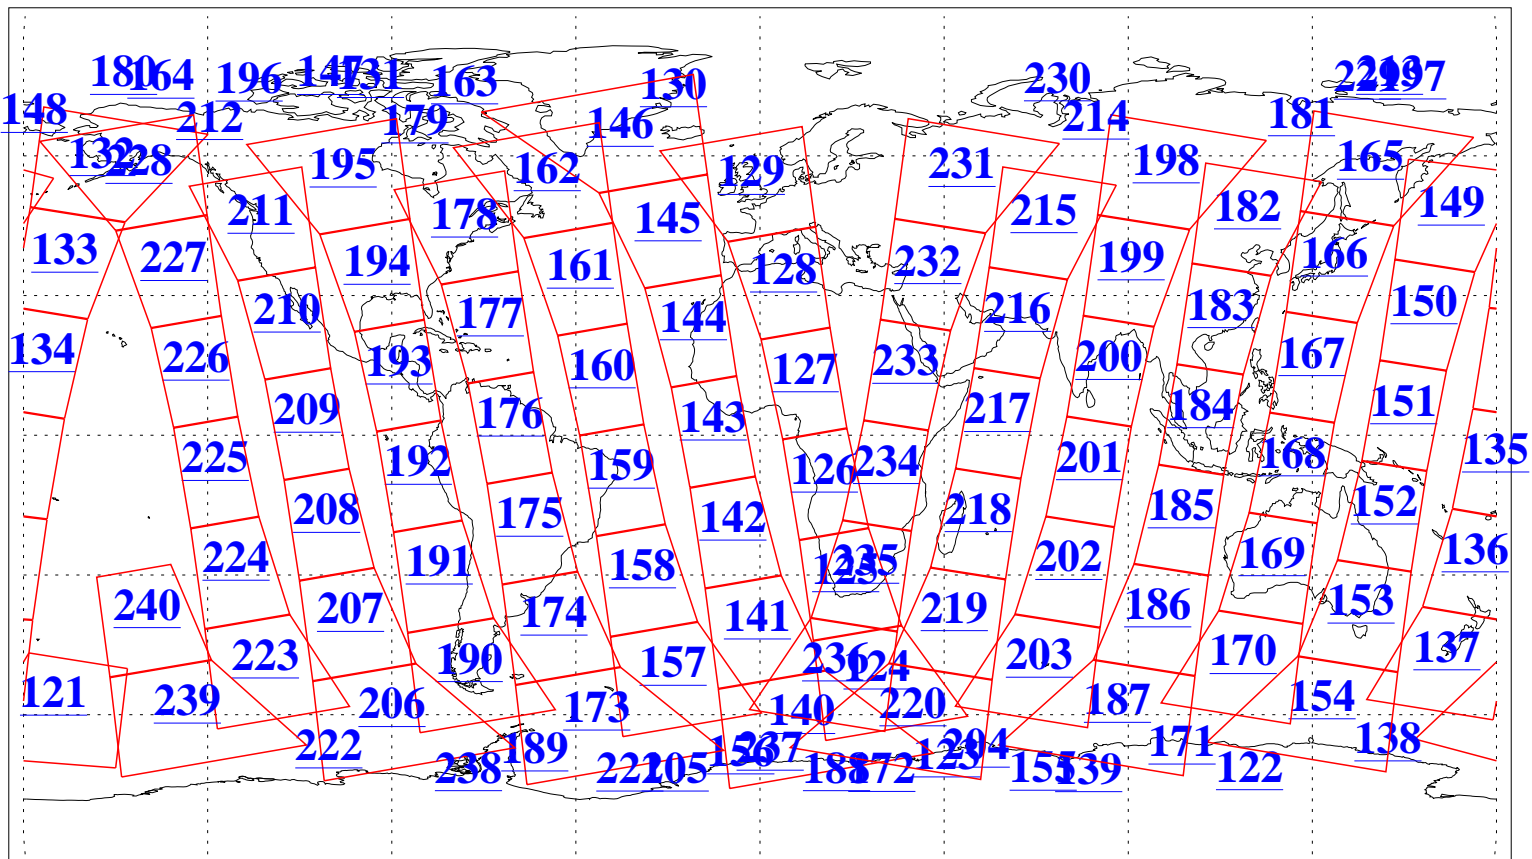

L1B Availability
AMSU Granules: 240
HSB Granules: 0
AIRS Granules: 240

3 Sep 2016
DoY 247
Aqua Day 5236
Granules: 1 to 120

Granules: 121 to 240

Legend: AMSU Available, HSB Available, AIRS Available

L1B Availability
AMSU Granules: 240
HSB Granules: 0
AIRS Granules: 240

3 Sep 2016
DoY 247
Aqua Day 5236

Ascending Granules

Descending Granules

Legend: AMSU Available, HSB Available, AIRS Available

L1B Availability
 AMSU Granules: 240
 HSB Granules: 0
 AIRS Granules: 240

3 Sep 2016
 DoY 247
 Aqua Day 5236