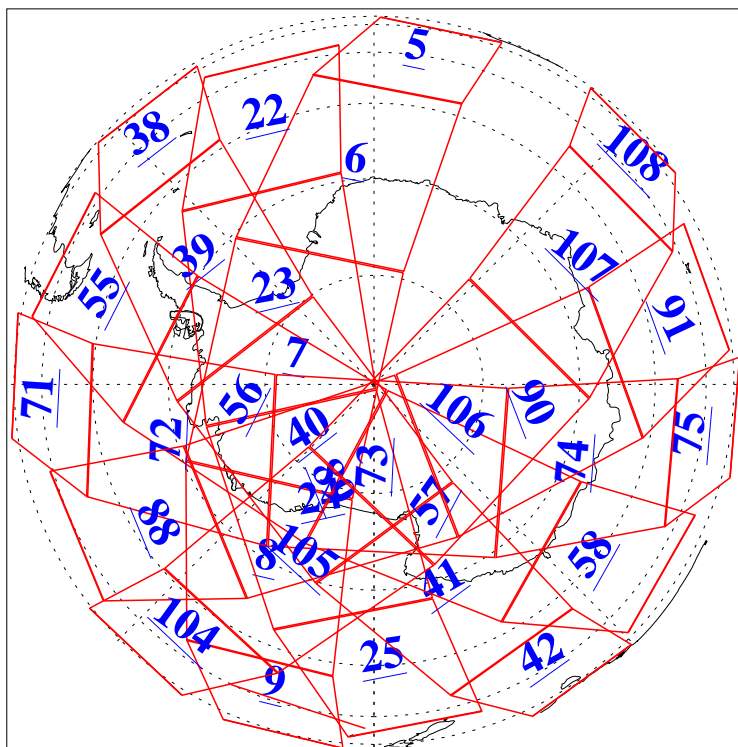

L1B Availability
AMSU Granules: 240
HSB Granules: 0
AIRS Granules: 240

3 Sep 2016
DoY 247
Aqua Day 5236
Granules: 1 to 120

Granules: 121 to 240

Legend: AMSU Available, HSB Available, AIRS Available

L1B Availability
AMSU Granules: 240
HSB Granules: 0
AIRS Granules: 240

3 Sep 2016
DoY 247
Aqua Day 5236

Ascending Granules

Descending Granules

Legend: AMSU Available, HSB Available, AIRS Available

L1B Availability
 AMSU Granules: 240
 HSB Granules: 0
 AIRS Granules: 240

3 Sep 2016
 DoY 247
 Aqua Day 5236

Northern Hemisphere Granules

Southern Hemisphere Granules

Legend: AMSU Available, HSB Available, AIRS Available