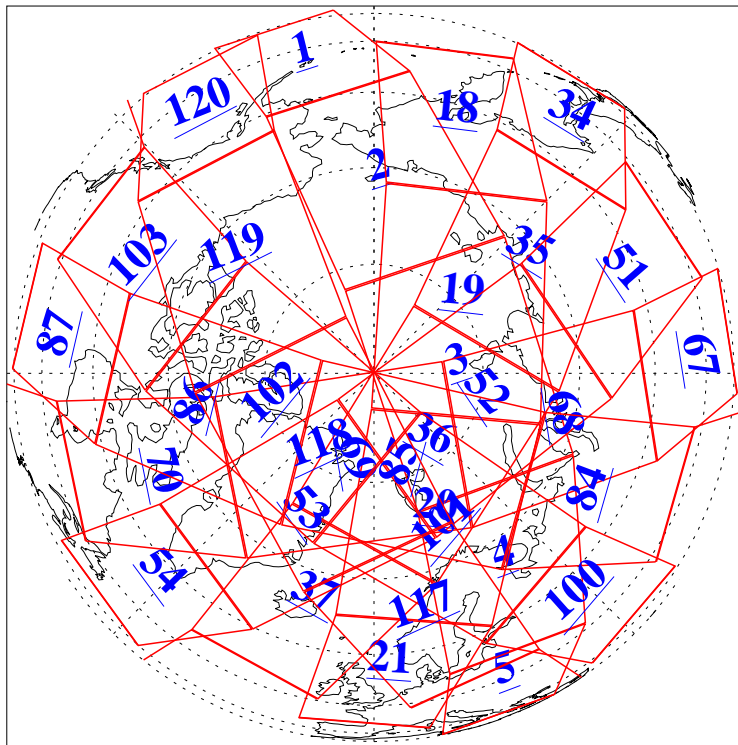

L1B Availability
AMSU Granules: 240
HSB Granules: 0
AIRS Granules: 240

30 Aug 2016
DoY 243
Aqua Day 5232

Ascending Granules

Descending Granules

Legend: AMSU Available, HSB Available, AIRS Available

L1B Availability
 AMSU Granules: 240
 HSB Granules: 0
 AIRS Granules: 240

30 Aug 2016
 DoY 243
 Aqua Day 5232

Northern Hemisphere Granules

Southern Hemisphere Granules

Legend: AMSU Available, HSB Available, AIRS Available