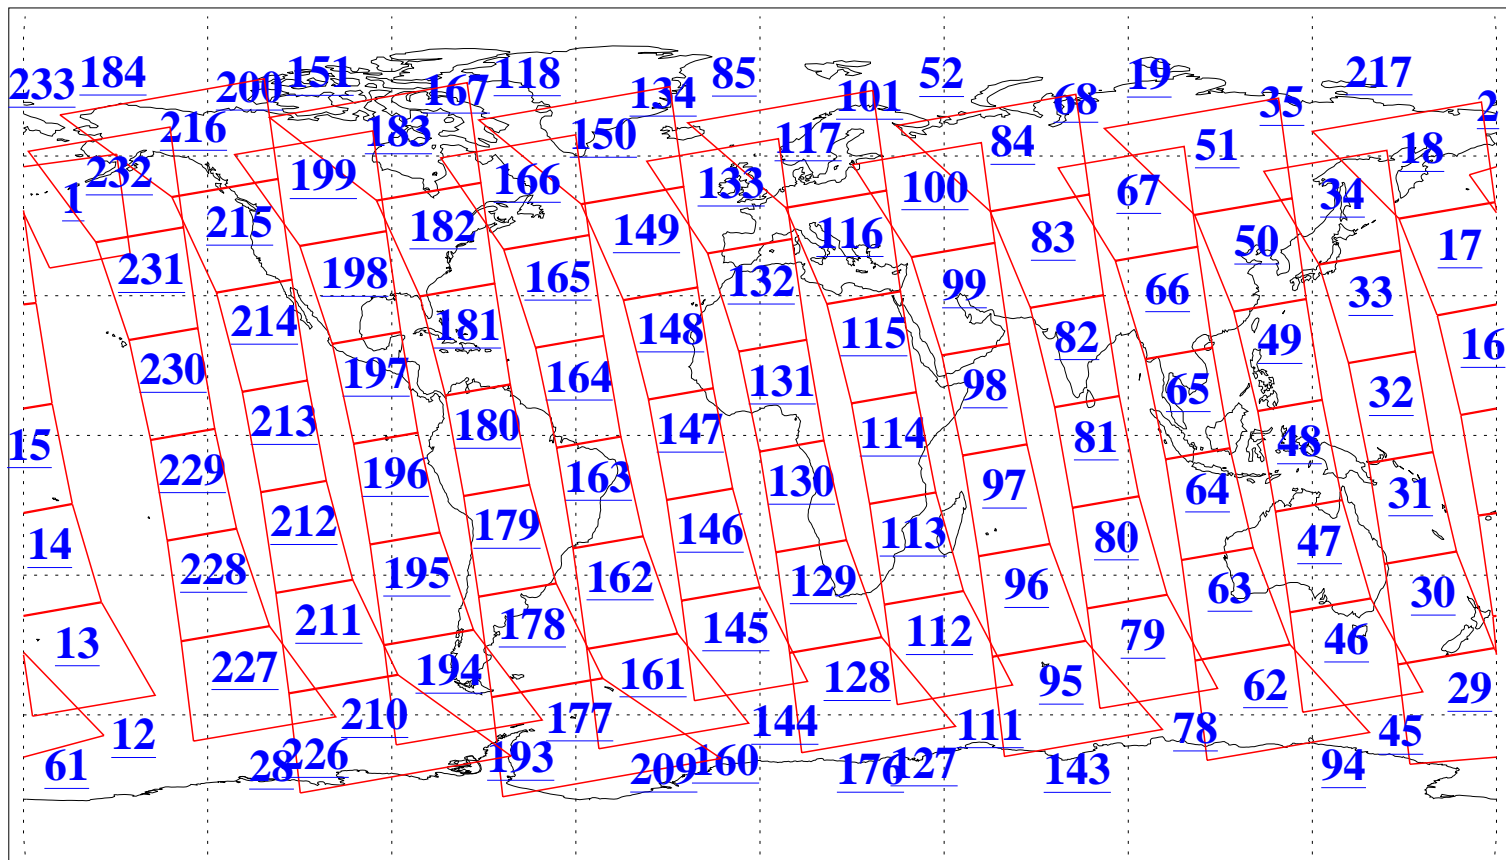

L1B Availability
AMSU Granules: 240
HSB Granules: 0
AIRS Granules: 240

30 Aug 2016
DoY 243
Aqua Day 5232

Ascending Granules

Descending Granules

Legend: AMSU Available, HSB Available, AIRS Available

L1B Availability
 AMSU Granules: 240
 HSB Granules: 0
 AIRS Granules: 240

30 Aug 2016
 DoY 243
 Aqua Day 5232

Northern Hemisphere Granules

Southern Hemisphere Granules

Legend: AMSU Available, HSB Available, AIRS Available