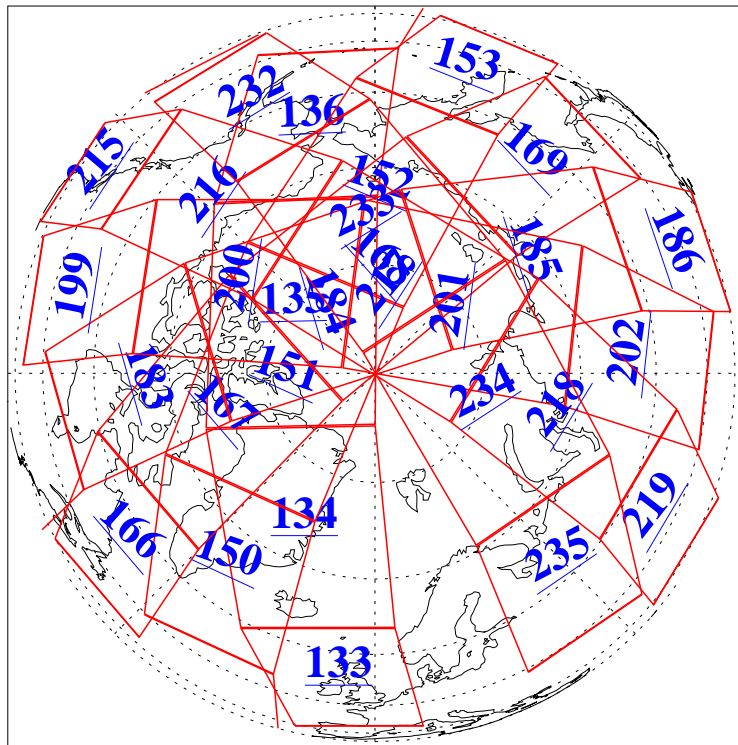

L1B Availability
AMSU Granules: 240
HSB Granules: 0
AIRS Granules: 240

30 Aug 2016
DoY 243
Aqua Day 5232

Ascending Granules

Descending Granules

Legend: AMSU Available, HSB Available, AIRS Available

L1B Availability
 AMSU Granules: 240
 HSB Granules: 0
 AIRS Granules: 240

30 Aug 2016
 DoY 243
 Aqua Day 5232

Northern Hemisphere Granules

Southern Hemisphere Granules

Legend: AMSU Available, HSB Available, AIRS Available