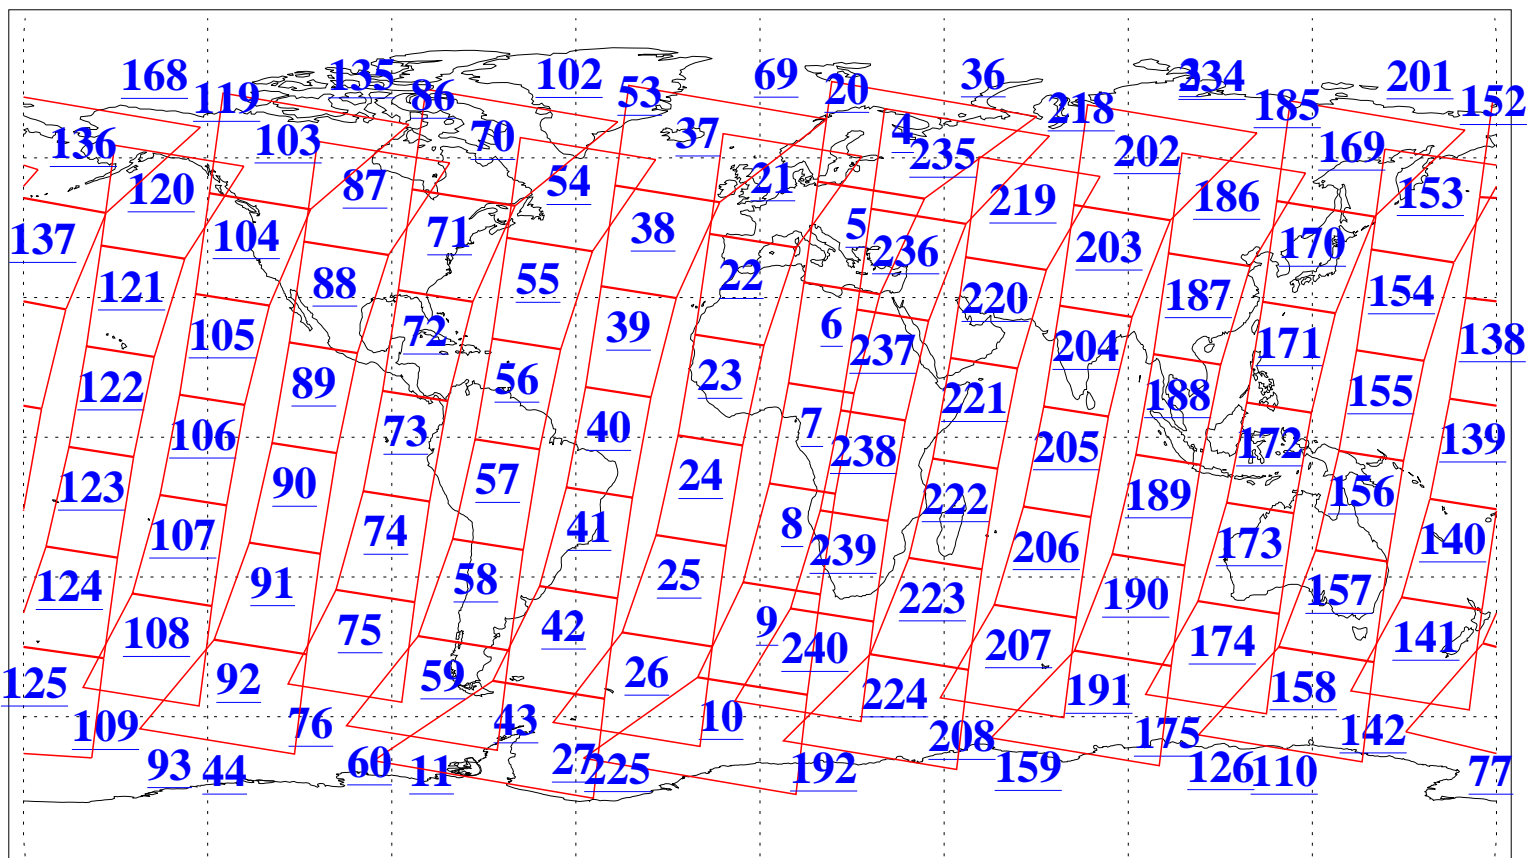

L1B Availability
AMSU Granules: 240
HSB Granules: 0
AIRS Granules: 240

30 Aug 2016
DoY 243
Aqua Day 5232

Ascending Granules

Descending Granules

Legend: AMSU Available, HSB Available, AIRS Available

L1B Availability
 AMSU Granules: 240
 HSB Granules: 0
 AIRS Granules: 240

30 Aug 2016
 DoY 243
 Aqua Day 5232

Northern Hemisphere Granules

Southern Hemisphere Granules

Legend: AMSU Available, HSB Available, AIRS Available