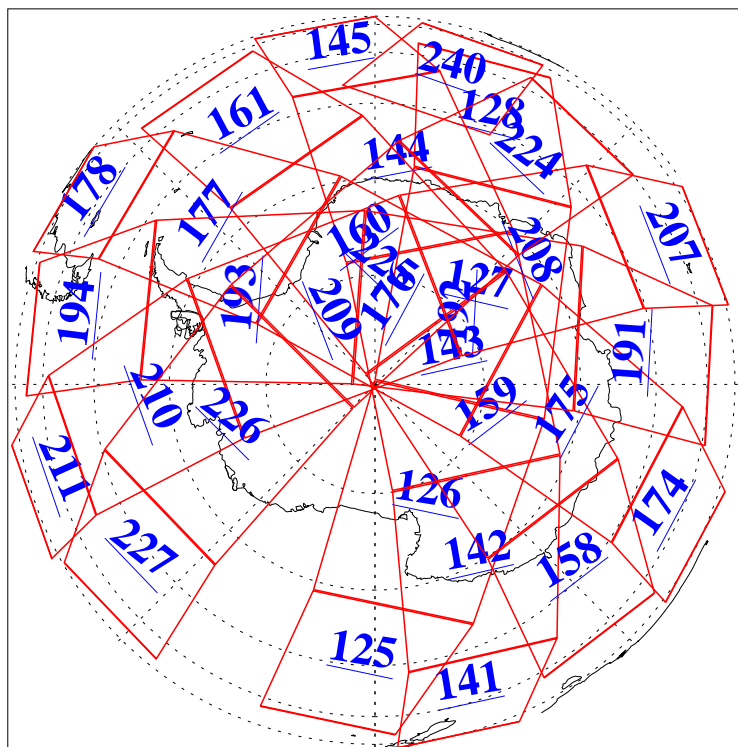

L1B Availability
AMSU Granules: 240
HSB Granules: 0
AIRS Granules: 240

30 Aug 2016
DoY 243
Aqua Day 5232

Ascending Granules

Descending Granules

Legend: AMSU Available, HSB Available, AIRS Available

L1B Availability
 AMSU Granules: 240
 HSB Granules: 0
 AIRS Granules: 240

30 Aug 2016
 DoY 243
 Aqua Day 5232

Northern Hemisphere Granules

Southern Hemisphere Granules

Legend: AMSU Available, HSB Available, AIRS Available