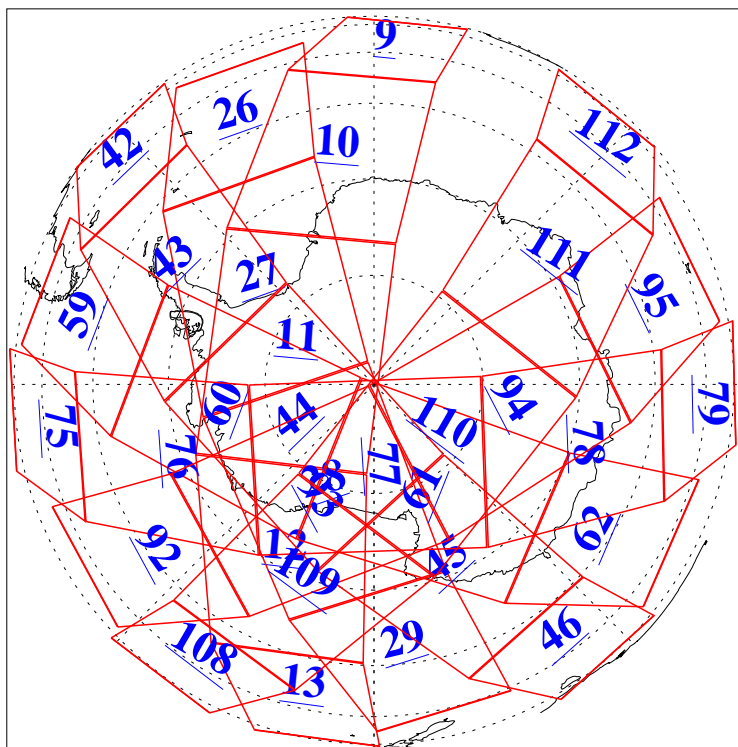

L1B Availability
AMSU Granules: 240
HSB Granules: 0
AIRS Granules: 240

30 Aug 2016
DoY 243
Aqua Day 5232

Ascending Granules

Descending Granules

Legend: AMSU Available, HSB Available, AIRS Available

L1B Availability
 AMSU Granules: 240
 HSB Granules: 0
 AIRS Granules: 240

30 Aug 2016
 DoY 243
 Aqua Day 5232

Northern Hemisphere Granules

Southern Hemisphere Granules

Legend: AMSU Available, HSB Available, AIRS Available