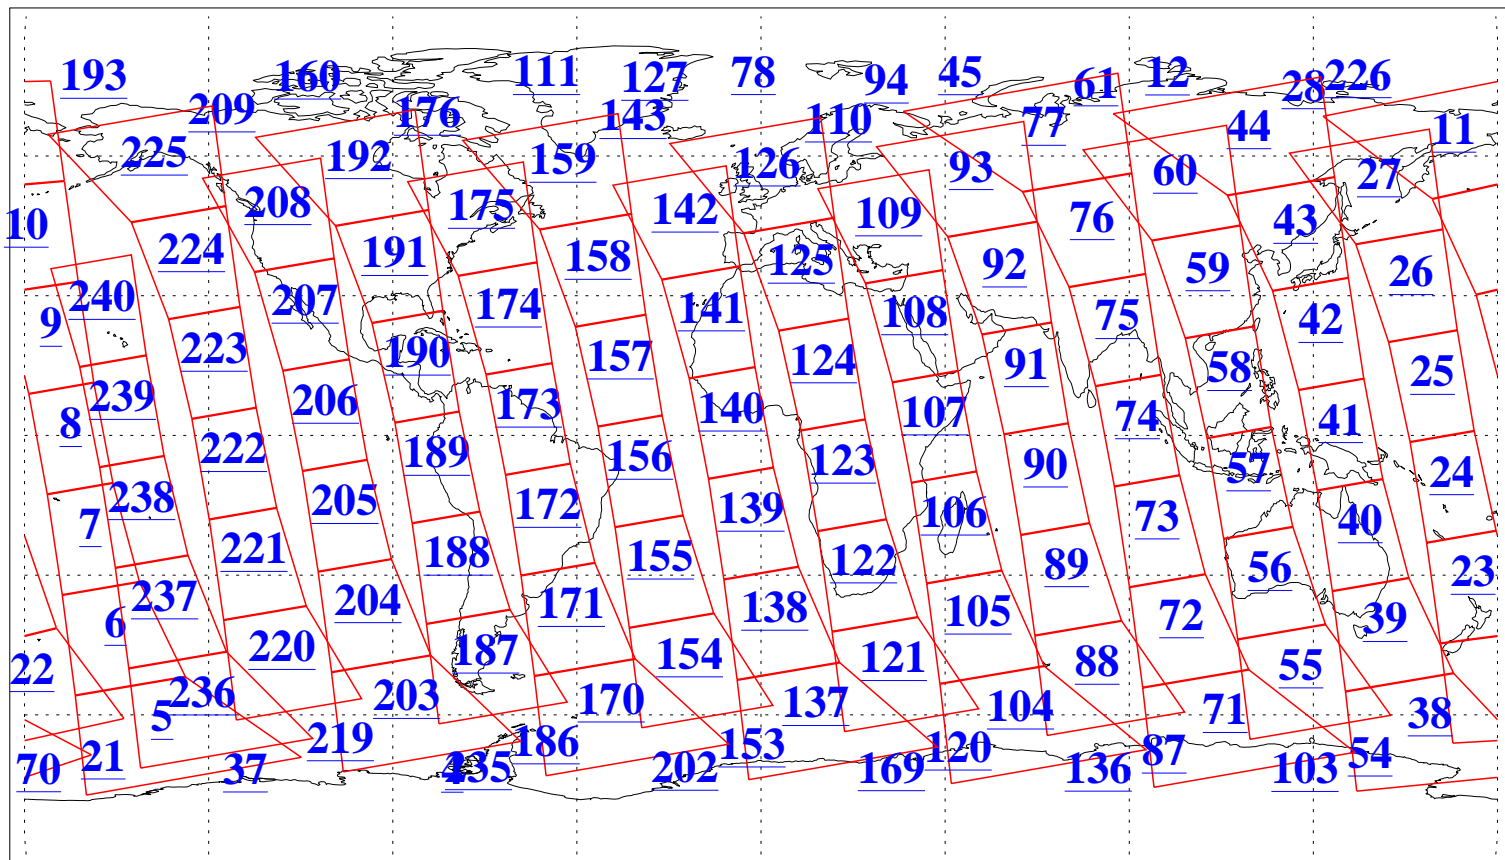

L1B Availability  
AMSU Granules: 240  
HSB Granules: 0  
AIRS Granules: 240

29 Aug 2016  
DoY 242  
Aqua Day 5231  
Granules: 1 to 120

Granules: 121 to 240

Legend: AMSU Available, HSB Available, AIRS Available

L1B Availability  
AMSU Granules: 240  
HSB Granules: 0  
AIRS Granules: 240

29 Aug 2016  
DoY 242  
Aqua Day 5231

Ascending Granules

Descending Granules

Legend: AMSU Available, HSB Available, AIRS Available