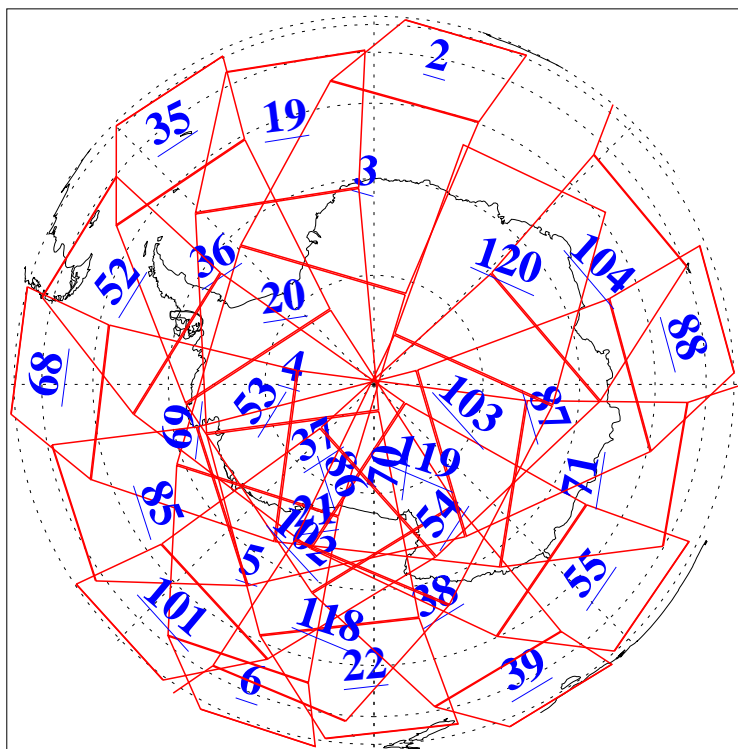

Legend: AMSU Available, HSB Available, AIRS Available