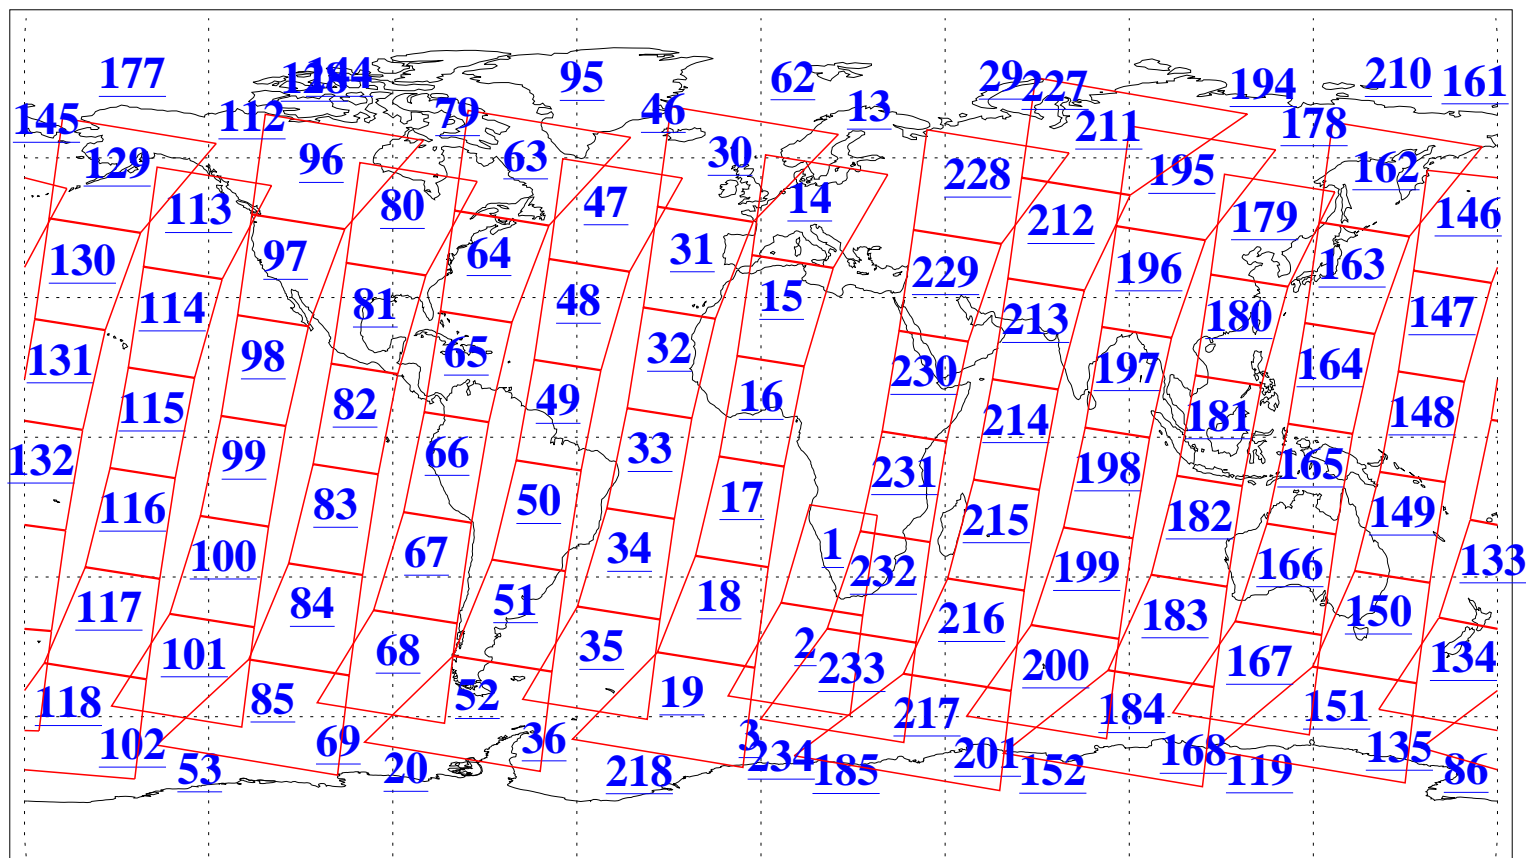

L1B Availability  
AMSU Granules: 240  
HSB Granules: 0  
AIRS Granules: 240

29 Aug 2016  
DoY 242  
Aqua Day 5231  
Granules: 1 to 120

Granules: 121 to 240

Legend: AMSU Available, HSB Available, AIRS Available

L1B Availability  
AMSU Granules: 240  
HSB Granules: 0  
AIRS Granules: 240

29 Aug 2016  
DoY 242  
Aqua Day 5231

Ascending Granules

Descending Granules

Legend: AMSU Available, HSB Available, AIRS Available