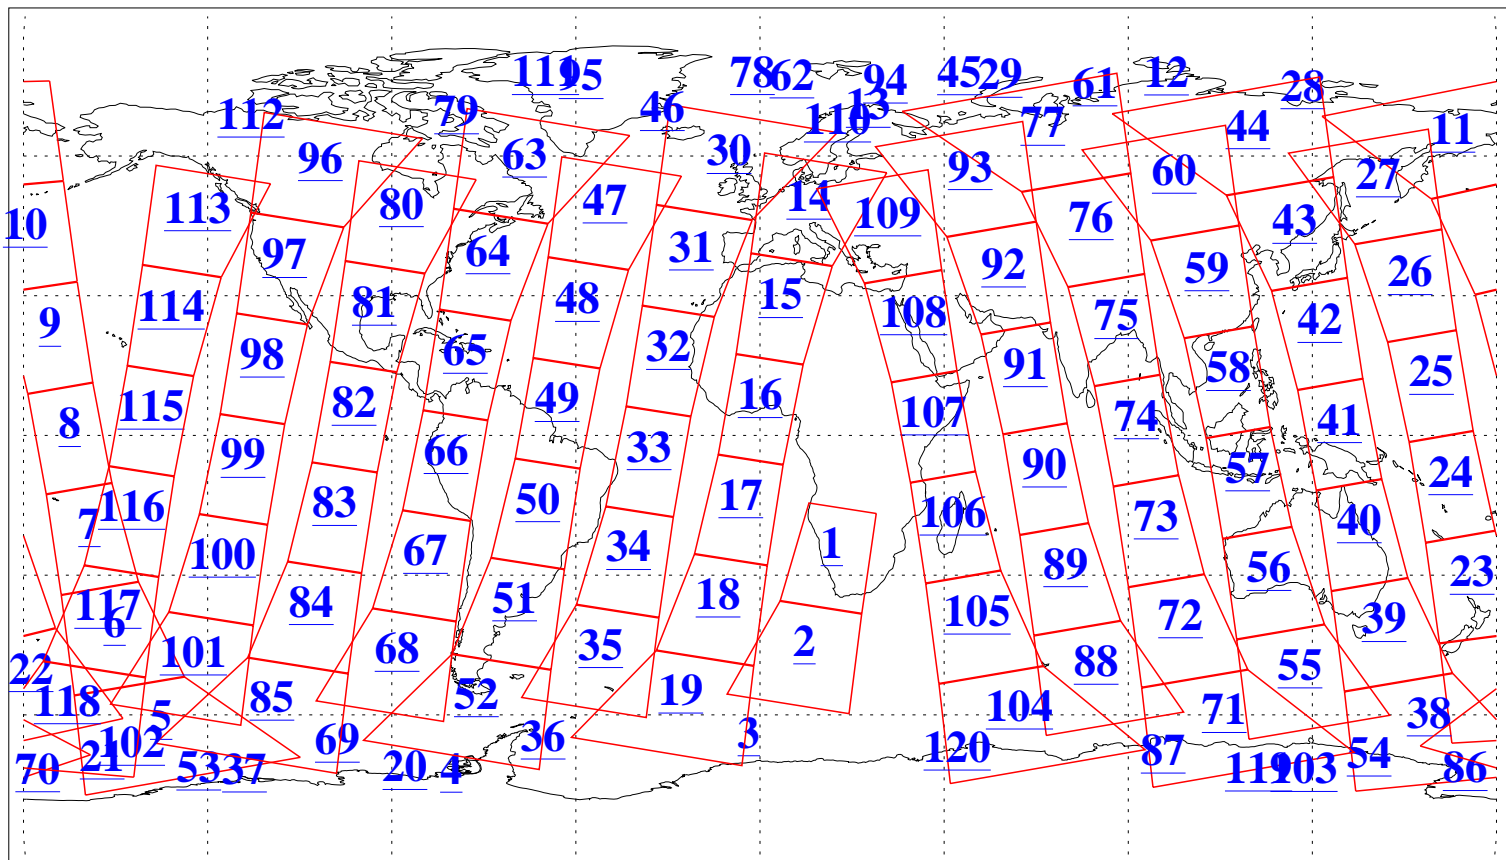

L1B Availability  
AMSU Granules: 240  
HSB Granules: 0  
AIRS Granules: 240

29 Aug 2016  
DoY 242  
Aqua Day 5231  
Granules: 1 to 120

Granules: 121 to 240

Legend: AMSU Available, HSB Available, AIRS Available

L1B Availability  
AMSU Granules: 240  
HSB Granules: 0  
AIRS Granules: 240

29 Aug 2016  
DoY 242  
Aqua Day 5231

Ascending Granules

Descending Granules

Legend: AMSU Available, HSB Available, AIRS Available

### Northern Hemisphere Granules