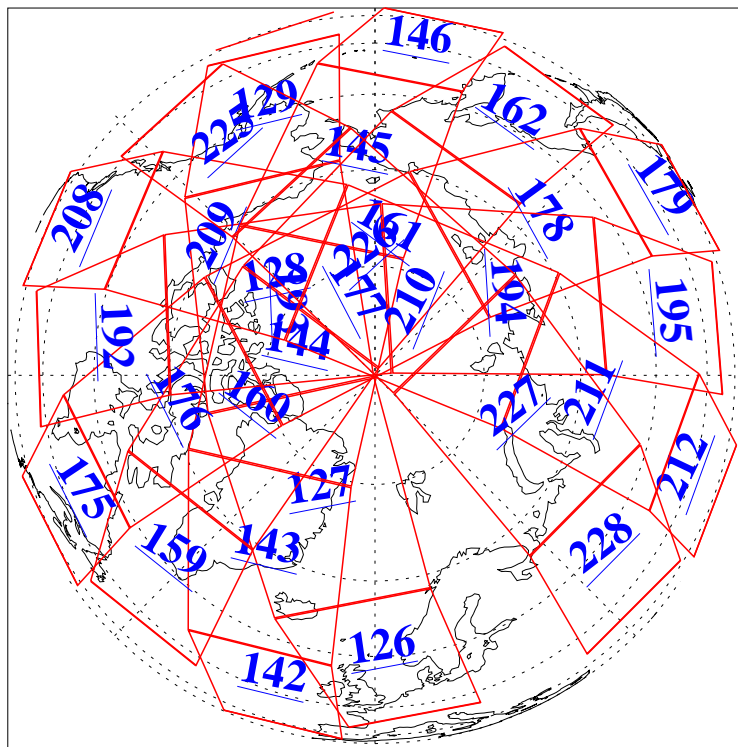

L1B Availability  
AMSU Granules: 240  
HSB Granules: 0  
AIRS Granules: 240

29 Aug 2016  
DoY 242  
Aqua Day 5231  
Granules: 1 to 120

Granules: 121 to 240

Legend: AMSU Available, HSB Available, AIRS Available

L1B Availability  
AMSU Granules: 240  
HSB Granules: 0  
AIRS Granules: 240

29 Aug 2016  
DoY 242  
Aqua Day 5231

Ascending Granules

Descending Granules

Legend: AMSU Available, HSB Available, AIRS Available

### Northern Hemisphere Granules