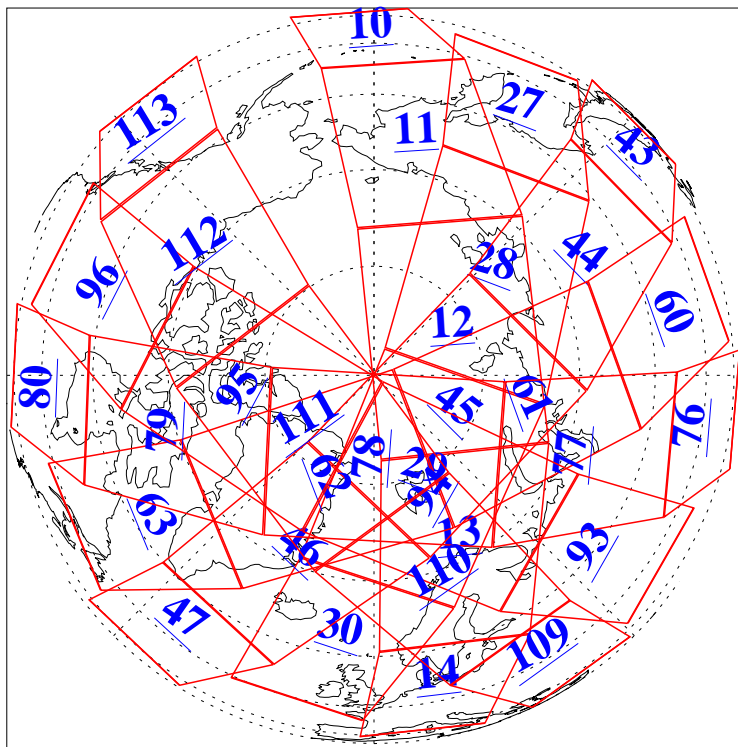

L1B Availability  
AMSU Granules: 240  
HSB Granules: 0  
AIRS Granules: 240

29 Aug 2016  
DoY 242  
Aqua Day 5231  
Granules: 1 to 120

Granules: 121 to 240

Legend: AMSU Available, HSB Available, AIRS Available

L1B Availability  
AMSU Granules: 240  
HSB Granules: 0  
AIRS Granules: 240

29 Aug 2016  
DoY 242  
Aqua Day 5231

Ascending Granules

Descending Granules

Legend: AMSU Available, HSB Available, AIRS Available

### Northern Hemisphere Granules