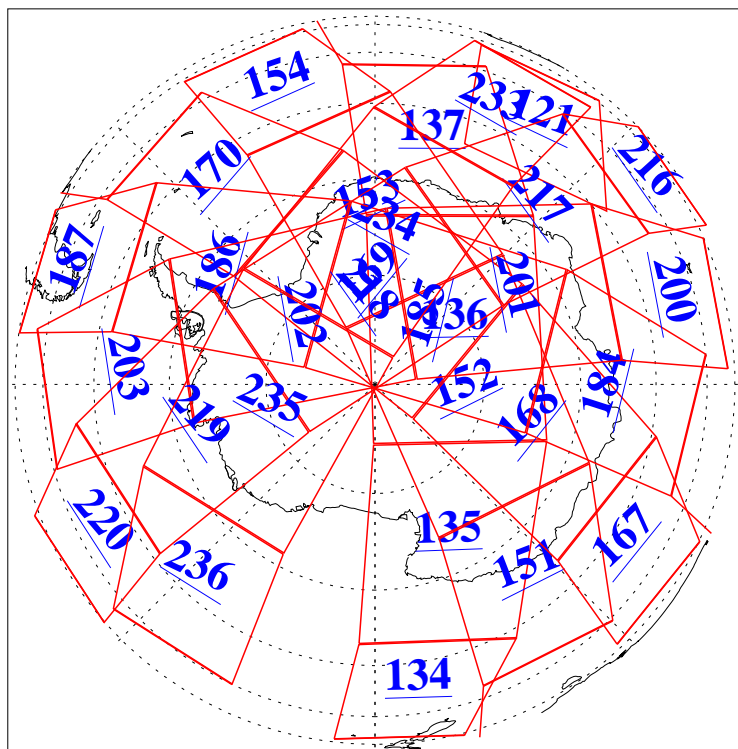

Legend: AMSU Available, HSB Available, AIRS Available