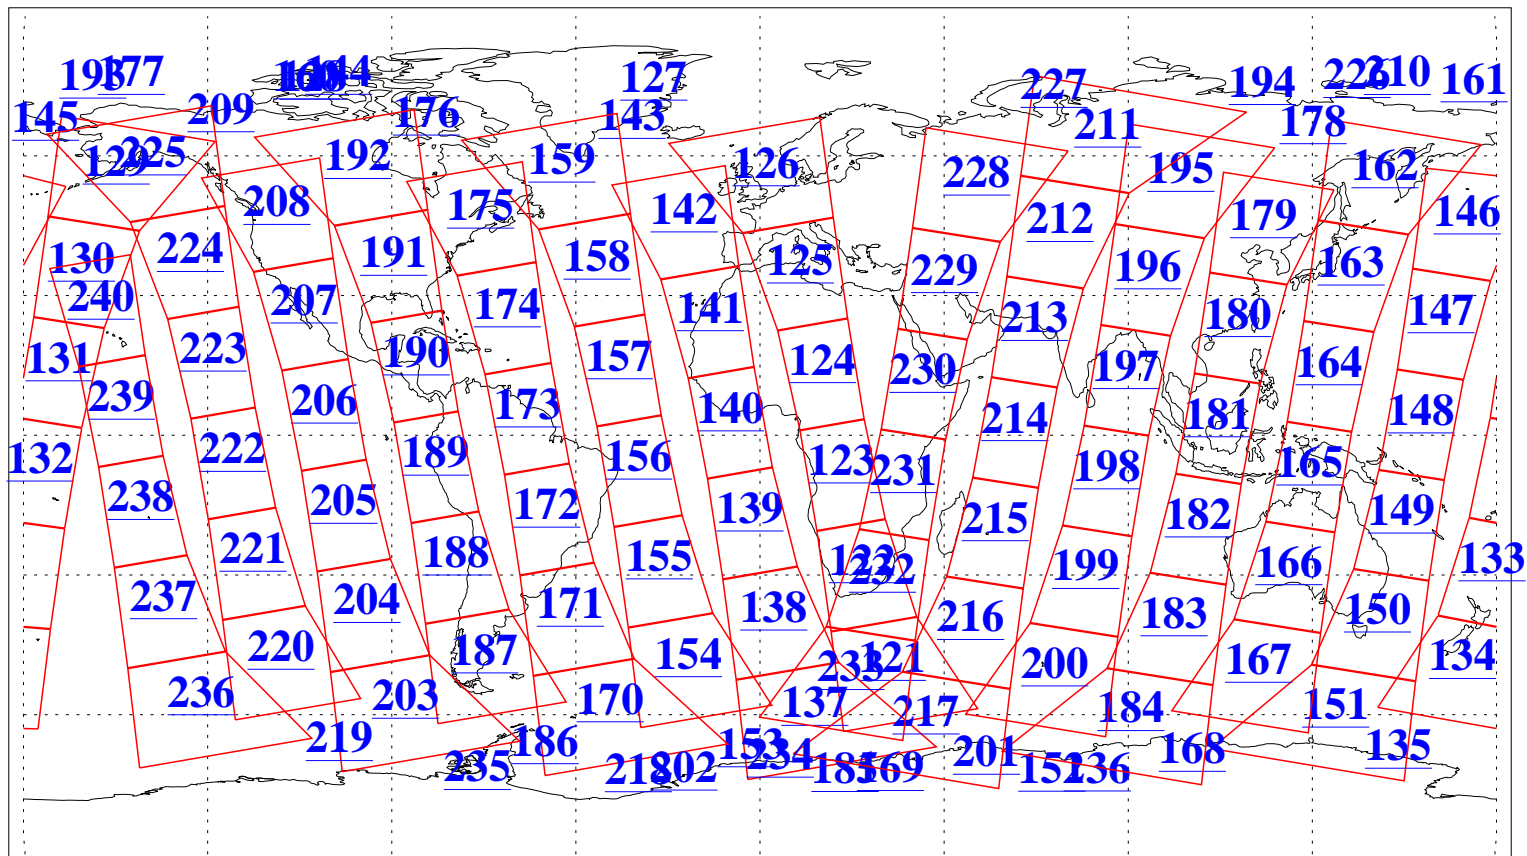

L1B Availability  
AMSU Granules: 240  
HSB Granules: 0  
AIRS Granules: 240

29 Aug 2016  
DoY 242  
Aqua Day 5231  
Granules: 1 to 120

Granules: 121 to 240

Legend: AMSU Available, HSB Available, AIRS Available

L1B Availability  
AMSU Granules: 240  
HSB Granules: 0  
AIRS Granules: 240

29 Aug 2016  
DoY 242  
Aqua Day 5231

Ascending Granules

Descending Granules

Legend: AMSU Available, HSB Available, AIRS Available