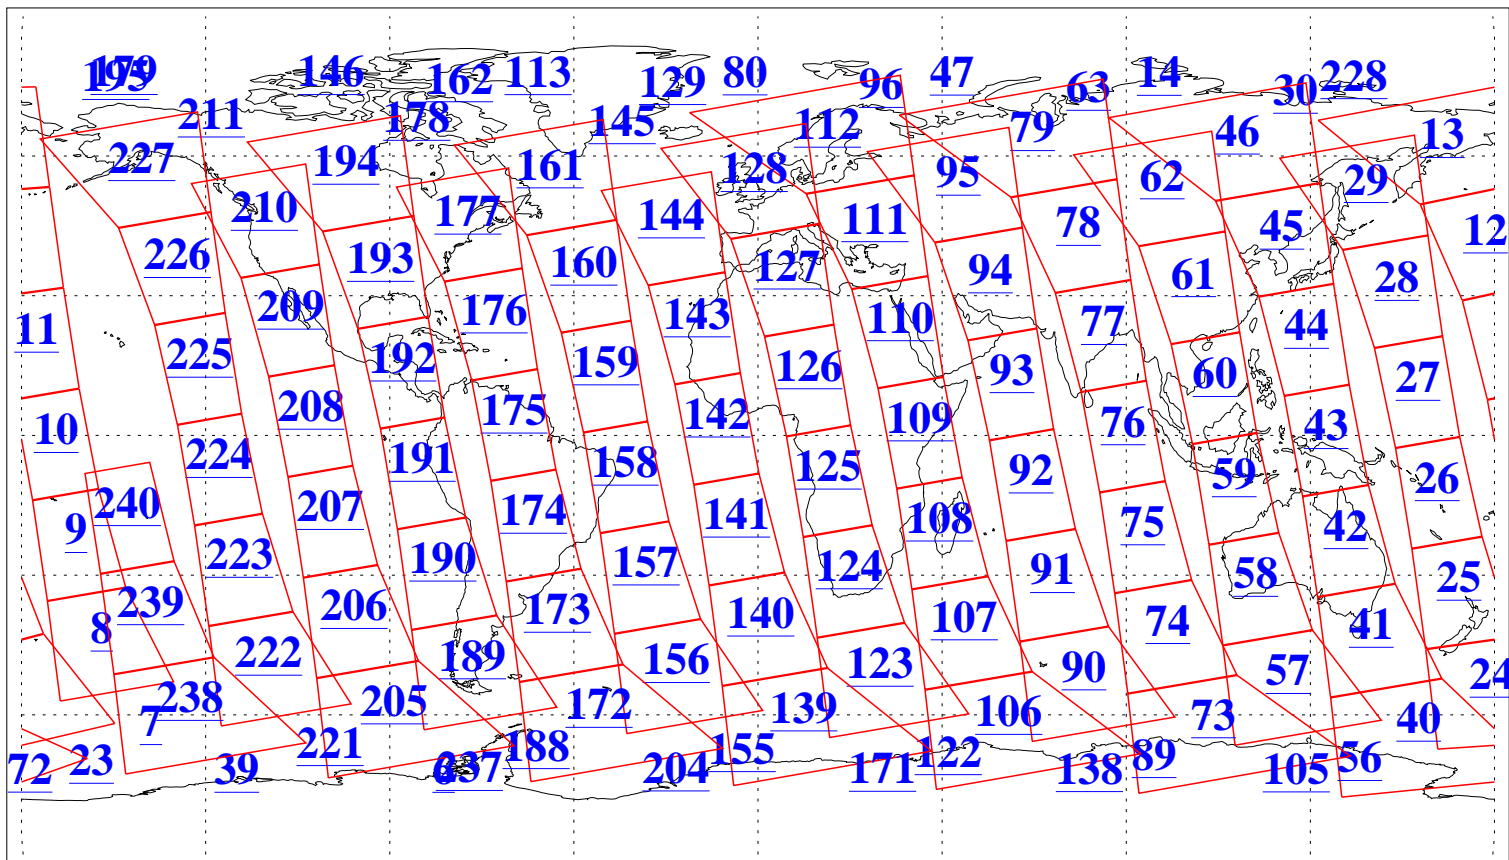

L1B Availability
AMSU Granules: 240
HSB Granules: 0
AIRS Granules: 240

27 Aug 2016
DoY 240
Aqua Day 5229

Ascending Granules

Descending Granules