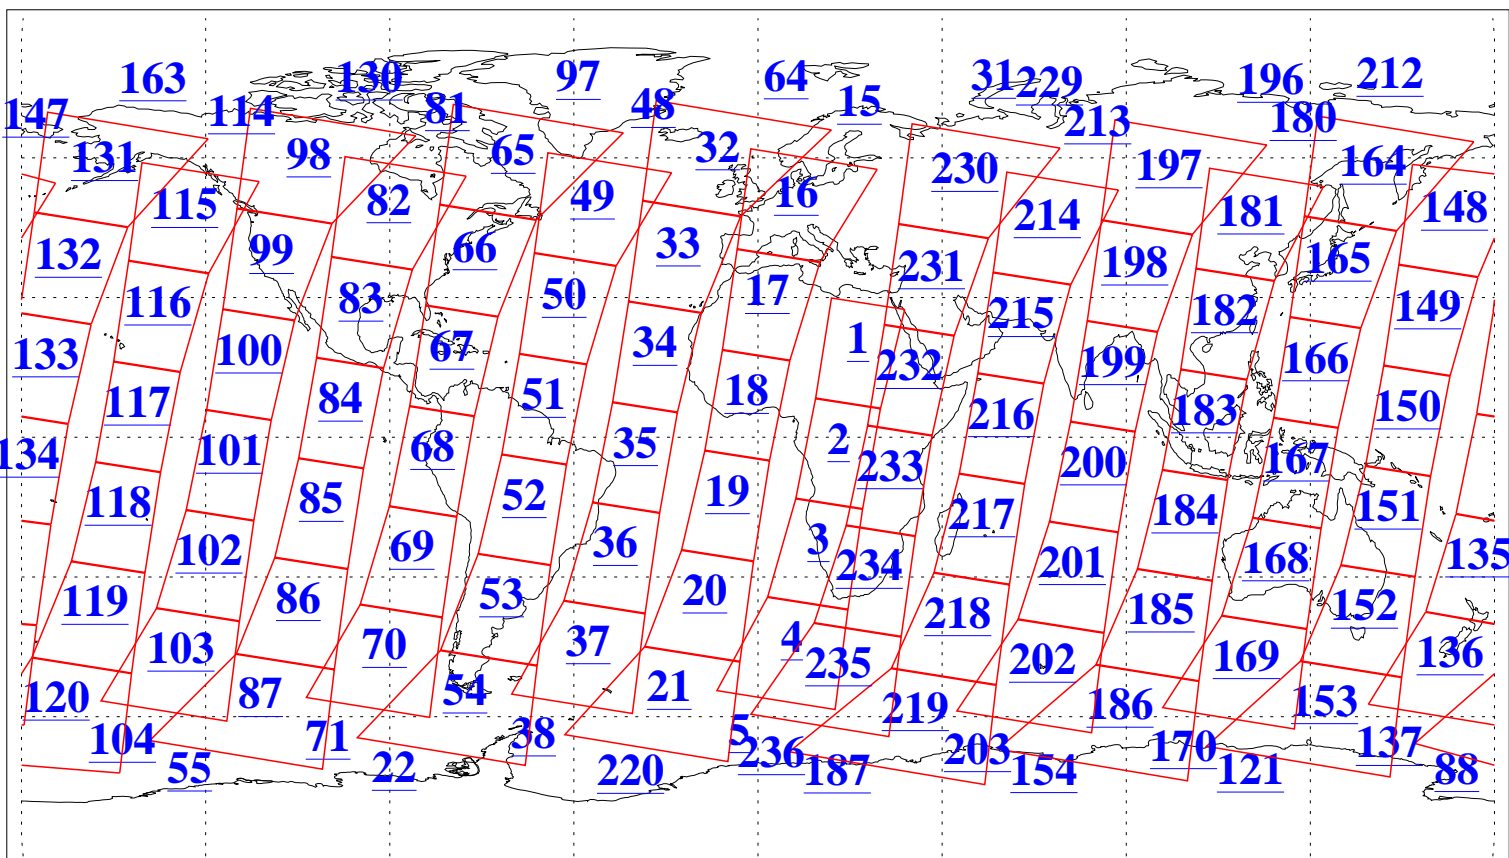

L1B Availability
AMSU Granules: 240
HSB Granules: 0
AIRS Granules: 240

27 Aug 2016
DoY 240
Aqua Day 5229
Granules: 1 to 120

Granules: 121 to 240

Legend: AMSU Available, HSB Available, AIRS Available

L1B Availability
AMSU Granules: 240
HSB Granules: 0
AIRS Granules: 240

27 Aug 2016
DoY 240
Aqua Day 5229

Ascending Granules

Descending Granules

Legend: AMSU Available, HSB Available, AIRS Available

L1B Availability
 AMSU Granules: 240
 HSB Granules: 0
 AIRS Granules: 240

27 Aug 2016
 DoY 240
 Aqua Day 5229

Northern Hemisphere Granules

Southern Hemisphere Granules

Legend: AMSU Available, HSB Available, AIRS Available