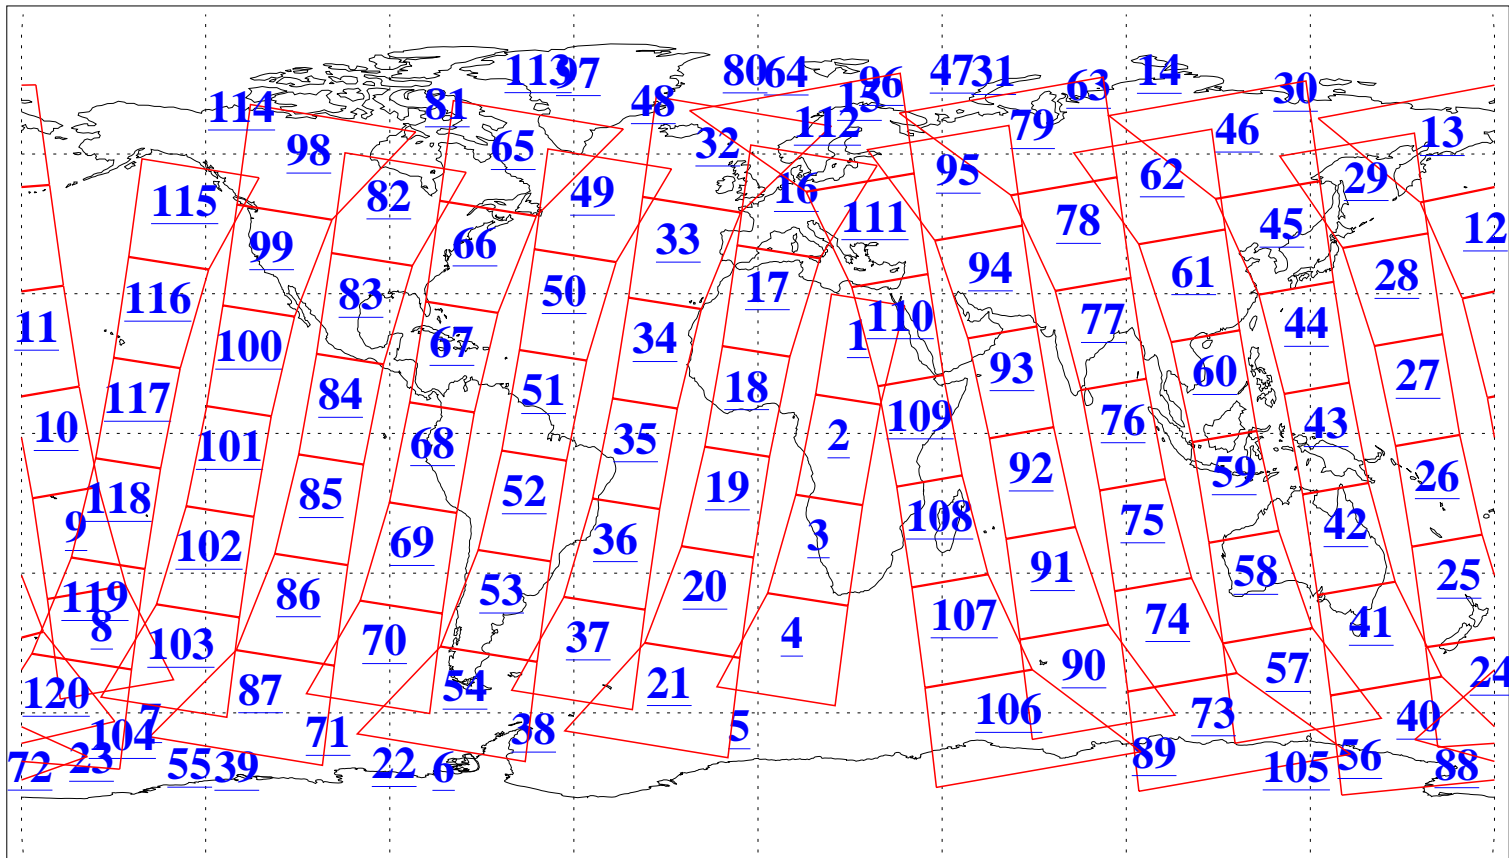

L1B Availability
AMSU Granules: 240
HSB Granules: 0
AIRS Granules: 240

27 Aug 2016
DoY 240
Aqua Day 5229
Granules: 1 to 120

Granules: 121 to 240

Legend: AMSU Available, HSB Available, AIRS Available

L1B Availability
AMSU Granules: 240
HSB Granules: 0
AIRS Granules: 240

27 Aug 2016
DoY 240
Aqua Day 5229

Ascending Granules

Descending Granules

Legend: AMSU Available, HSB Available, AIRS Available

L1B Availability
 AMSU Granules: 240
 HSB Granules: 0
 AIRS Granules: 240

27 Aug 2016
 DoY 240
 Aqua Day 5229

Northern Hemisphere Granules

Southern Hemisphere Granules

Legend: AMSU Available, HSB Available, AIRS Available