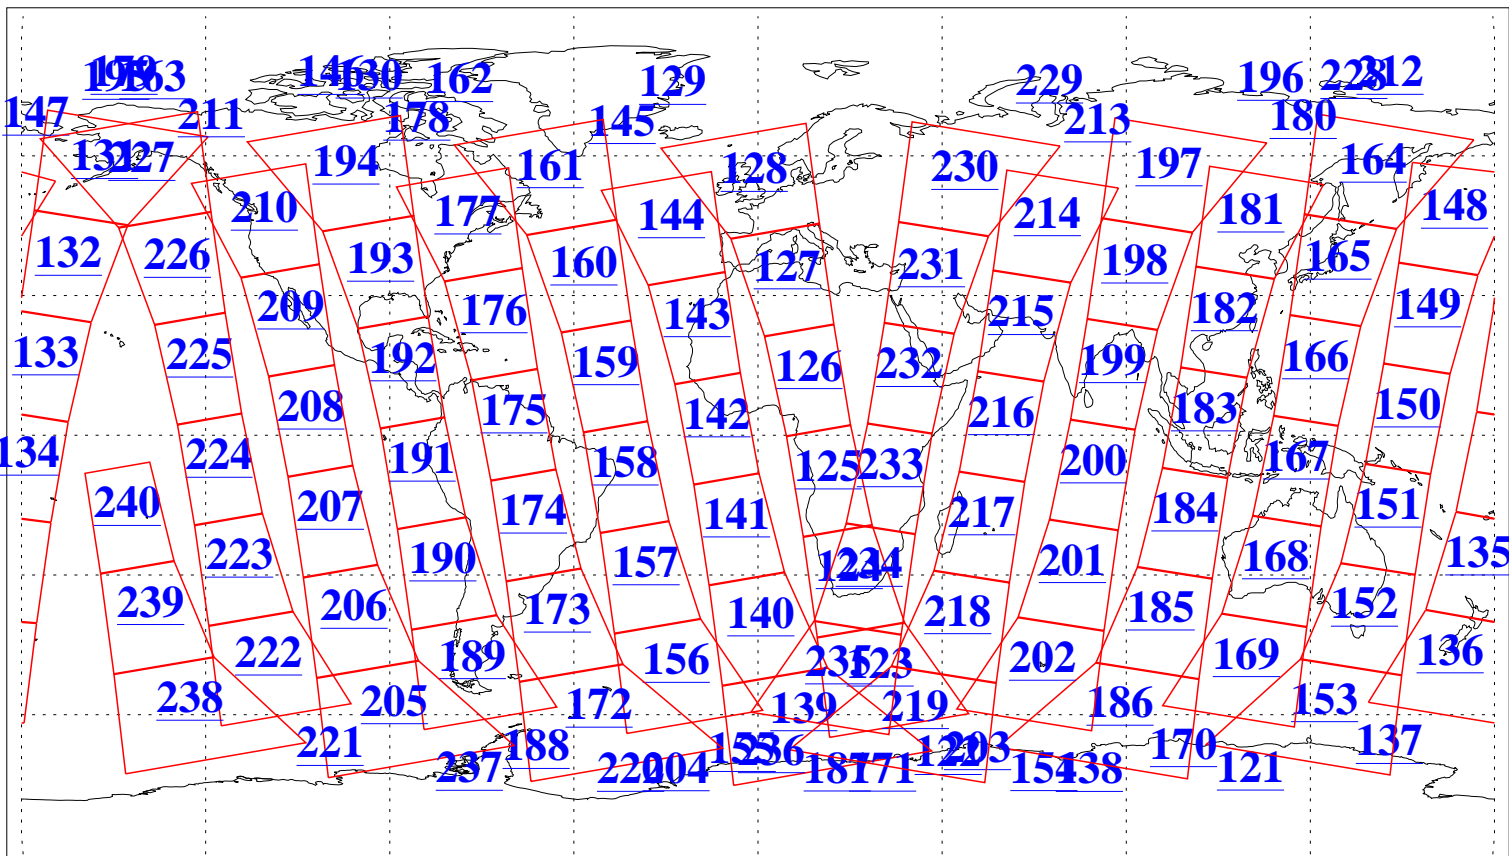

L1B Availability
AMSU Granules: 240
HSB Granules: 0
AIRS Granules: 240

27 Aug 2016
DoY 240
Aqua Day 5229
Granules: 1 to 120

Granules: 121 to 240

Legend: AMSU Available, HSB Available, AIRS Available

L1B Availability
AMSU Granules: 240
HSB Granules: 0
AIRS Granules: 240

27 Aug 2016
DoY 240
Aqua Day 5229

Ascending Granules

Descending Granules

Legend: AMSU Available, HSB Available, AIRS Available

L1B Availability
 AMSU Granules: 240
 HSB Granules: 0
 AIRS Granules: 240

27 Aug 2016
 DoY 240
 Aqua Day 5229

Northern Hemisphere Granules

Southern Hemisphere Granules

Legend: AMSU Available, HSB Available, AIRS Available