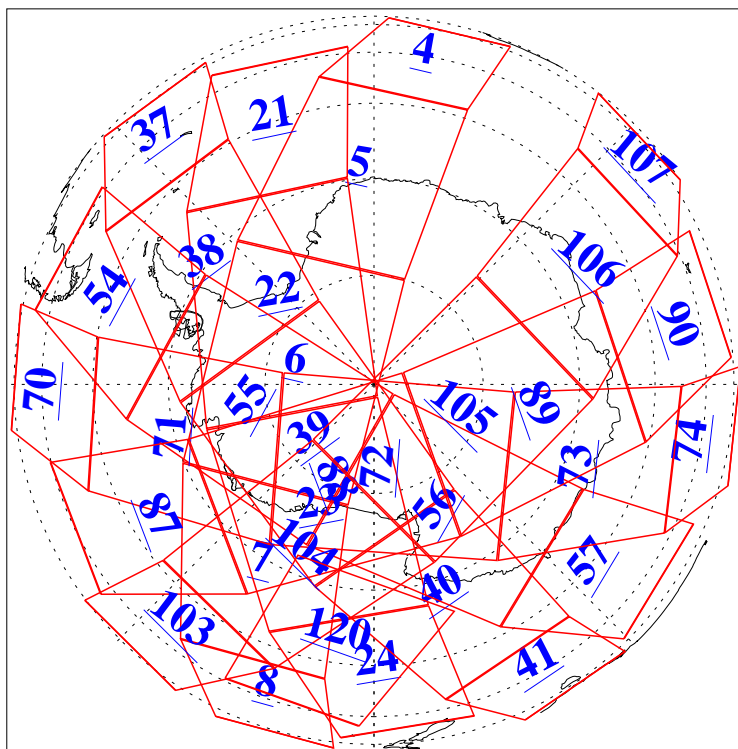

27 Aug 2016
DoY 240
Aqua Day 5229

Ascending Granules

Descending Granules

Legend: AMSU Available, HSB Available, AIRS Available

L1B Availability
 AMSU Granules: 240
 HSB Granules: 0
 AIRS Granules: 240

27 Aug 2016
 DoY 240
 Aqua Day 5229

Northern Hemisphere Granules

Southern Hemisphere Granules

Legend: AMSU Available, HSB Available, AIRS Available