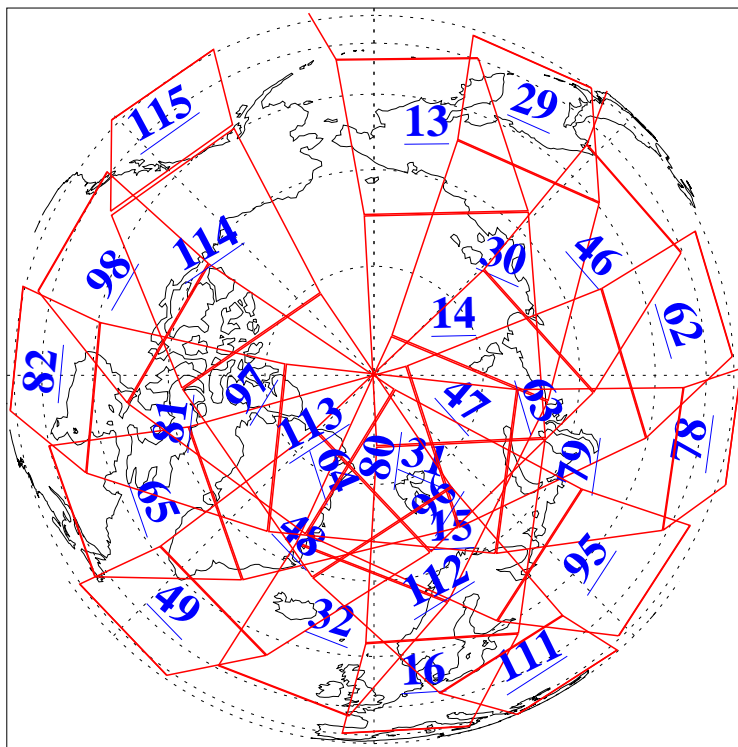

L1B Availability
AMSU Granules: 240
HSB Granules: 0
AIRS Granules: 240

27 Aug 2016
DoY 240
Aqua Day 5229
Granules: 1 to 120

Granules: 121 to 240

Legend: AMSU Available, HSB Available, AIRS Available

L1B Availability
AMSU Granules: 240
HSB Granules: 0
AIRS Granules: 240

27 Aug 2016
DoY 240
Aqua Day 5229

Ascending Granules

Descending Granules

Legend: AMSU Available, HSB Available, AIRS Available

L1B Availability
 AMSU Granules: 240
 HSB Granules: 0
 AIRS Granules: 240

27 Aug 2016
 DoY 240
 Aqua Day 5229

Northern Hemisphere Granules

Southern Hemisphere Granules

Legend: AMSU Available, HSB Available, AIRS Available