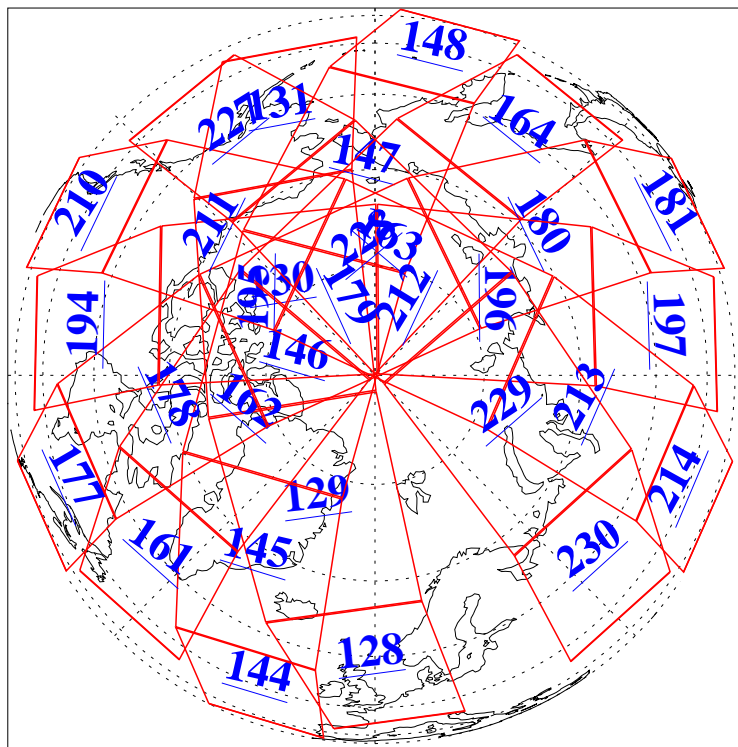

27 Aug 2016
DoY 240
Aqua Day 5229

Ascending Granules

Descending Granules

Legend: AMSU Available, HSB Available, AIRS Available

L1B Availability
 AMSU Granules: 240
 HSB Granules: 0
 AIRS Granules: 240

27 Aug 2016
 DoY 240
 Aqua Day 5229

Northern Hemisphere Granules

Southern Hemisphere Granules

Legend: AMSU Available, HSB Available, AIRS Available