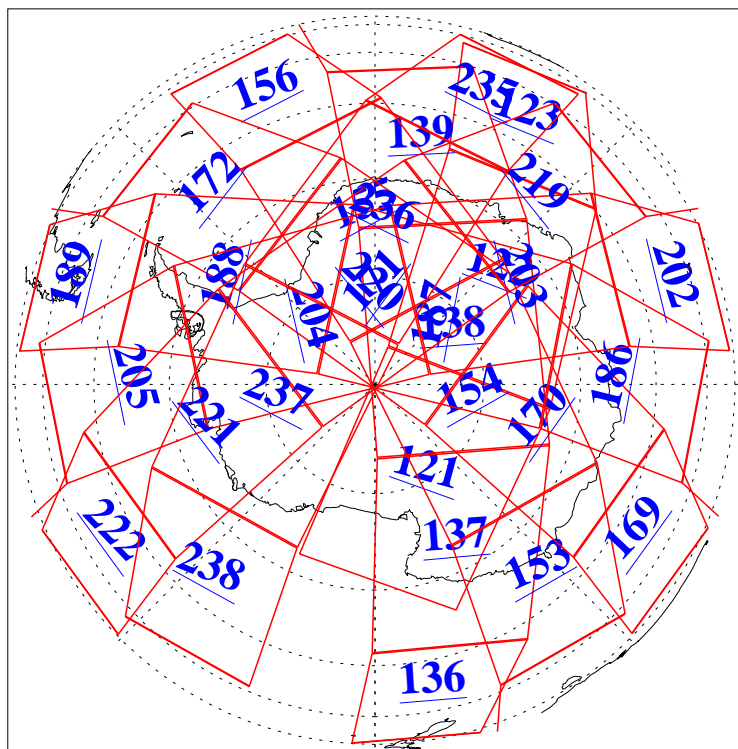

L1B Availability
AMSU Granules: 240
HSB Granules: 0
AIRS Granules: 240

27 Aug 2016
DoY 240
Aqua Day 5229
Granules: 1 to 120

Granules: 121 to 240

Legend: AMSU Available, HSB Available, AIRS Available

L1B Availability
AMSU Granules: 240
HSB Granules: 0
AIRS Granules: 240

27 Aug 2016
DoY 240
Aqua Day 5229

Ascending Granules

Descending Granules

Legend: AMSU Available, HSB Available, AIRS Available

L1B Availability
 AMSU Granules: 240
 HSB Granules: 0
 AIRS Granules: 240

27 Aug 2016
 DoY 240
 Aqua Day 5229

Northern Hemisphere Granules

Southern Hemisphere Granules

Legend: AMSU Available, HSB Available, AIRS Available