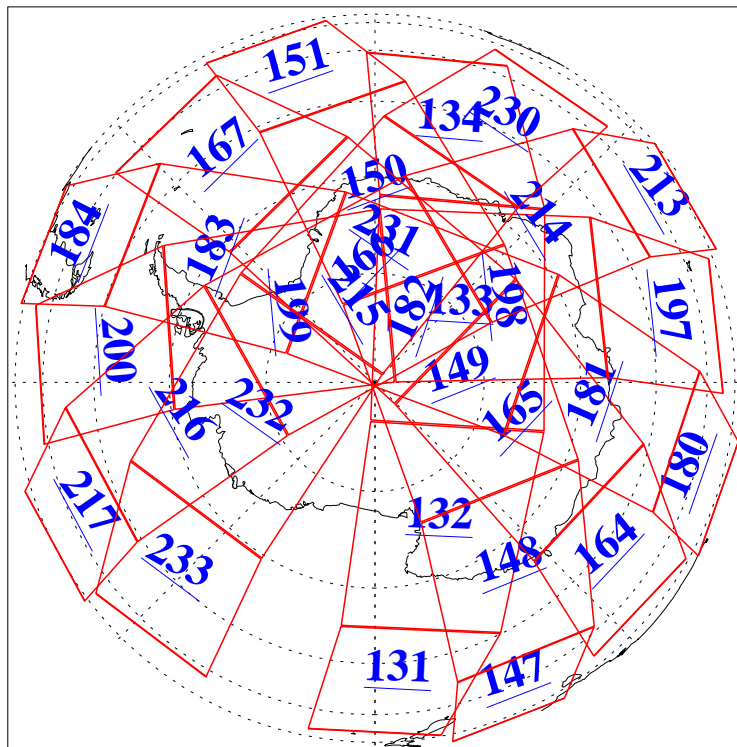

24 Aug 2016
DoY 237
Aqua Day 5226

Ascending Granules

Descending Granules

Legend: AMSU Available, HSB Available, AIRS Available

L1B Availability
 AMSU Granules: 240
 HSB Granules: 0
 AIRS Granules: 240

24 Aug 2016
 DoY 237
 Aqua Day 5226

Northern Hemisphere Granules

Southern Hemisphere Granules

Legend: AMSU Available, HSB Available, AIRS Available