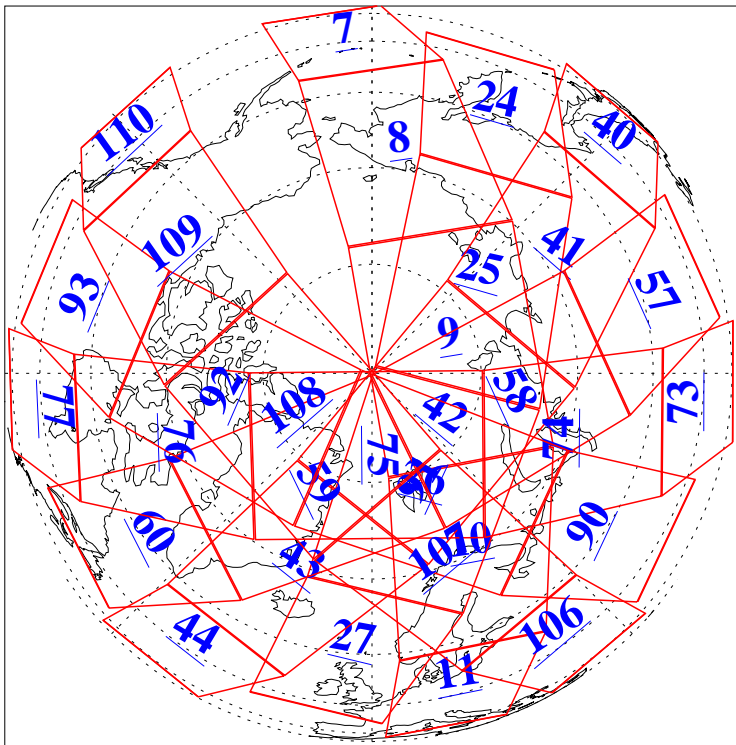

L1B Availability
AMSU Granules: 240
HSB Granules: 0
AIRS Granules: 240

24 Aug 2016
DoY 237
Aqua Day 5226
Granules: 1 to 120

Granules: 121 to 240

Legend: AMSU Available, HSB Available, AIRS Available

L1B Availability
AMSU Granules: 240
HSB Granules: 0
AIRS Granules: 240

24 Aug 2016
DoY 237
Aqua Day 5226

Ascending Granules

Descending Granules

Legend: AMSU Available, HSB Available, AIRS Available

L1B Availability
 AMSU Granules: 240
 HSB Granules: 0
 AIRS Granules: 240

24 Aug 2016
 DoY 237
 Aqua Day 5226

Northern Hemisphere Granules

Southern Hemisphere Granules

Legend: AMSU Available, HSB Available, AIRS Available