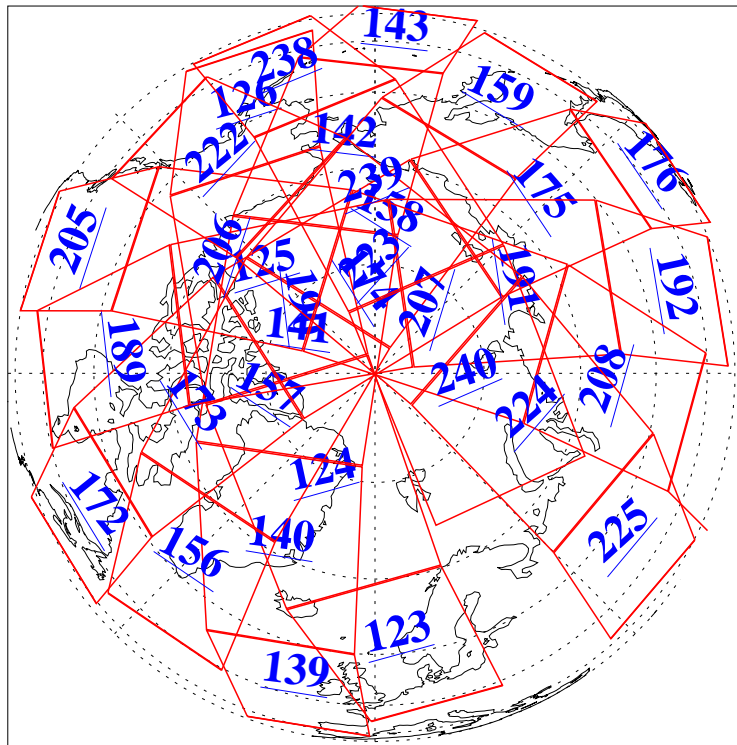

L1B Availability
AMSU Granules: 240
HSB Granules: 0
AIRS Granules: 240

24 Aug 2016
DoY 237
Aqua Day 5226
Granules: 1 to 120

Granules: 121 to 240

Legend: AMSU Available, HSB Available, AIRS Available

L1B Availability
AMSU Granules: 240
HSB Granules: 0
AIRS Granules: 240

24 Aug 2016
DoY 237
Aqua Day 5226

Ascending Granules

Descending Granules

Legend: AMSU Available, HSB Available, AIRS Available

L1B Availability
 AMSU Granules: 240
 HSB Granules: 0
 AIRS Granules: 240

24 Aug 2016
 DoY 237
 Aqua Day 5226

Northern Hemisphere Granules

Southern Hemisphere Granules

Legend: AMSU Available, HSB Available, AIRS Available