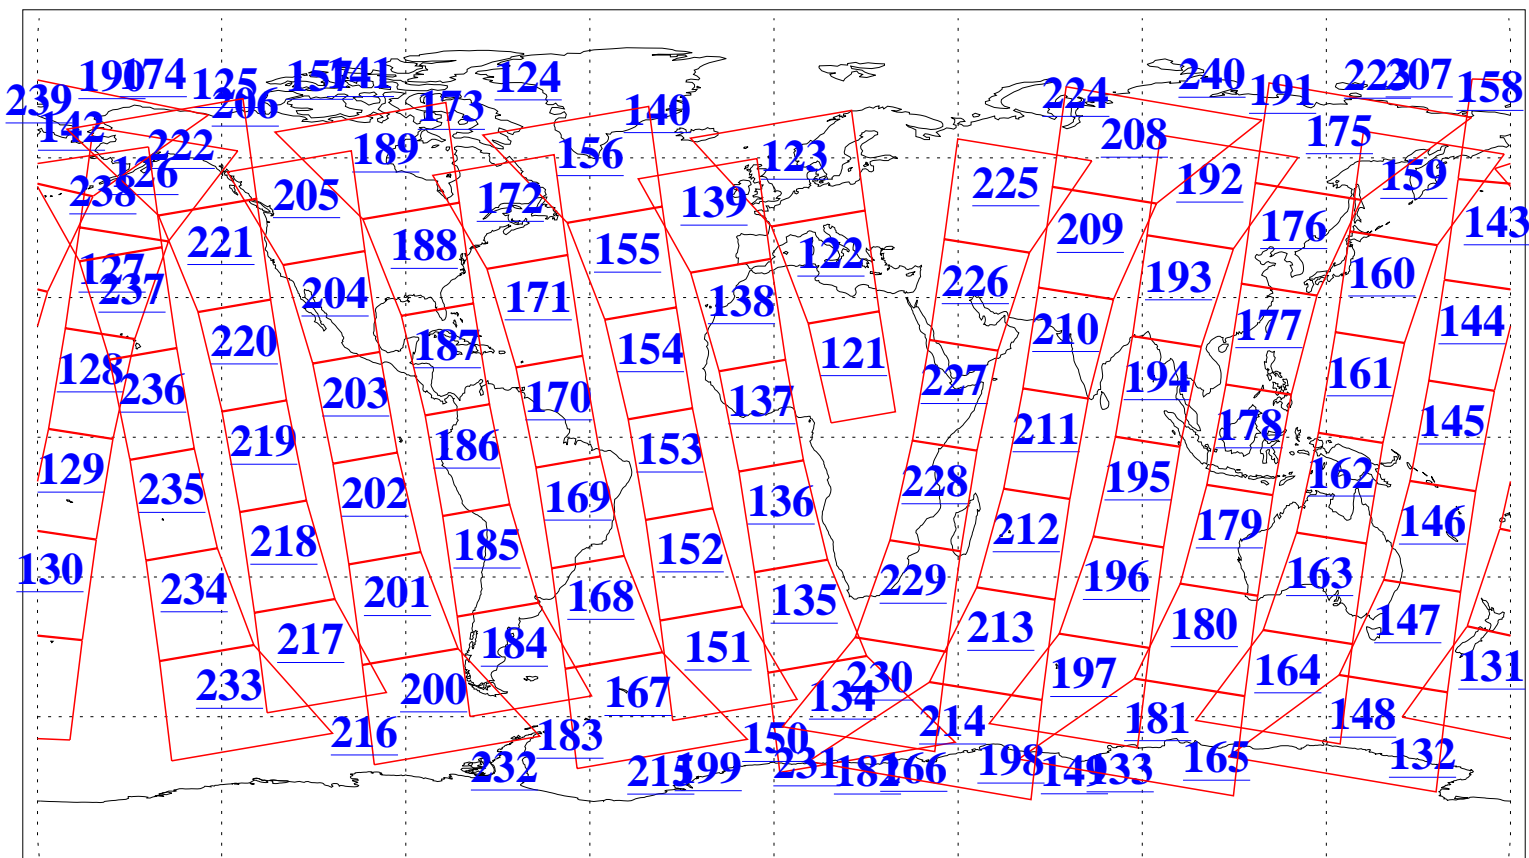

L1B Availability
AMSU Granules: 240
HSB Granules: 0
AIRS Granules: 240

24 Aug 2016
DoY 237
Aqua Day 5226
Granules: 1 to 120

Granules: 121 to 240

Legend: AMSU Available, HSB Available, AIRS Available

L1B Availability
AMSU Granules: 240
HSB Granules: 0
AIRS Granules: 240

24 Aug 2016
DoY 237
Aqua Day 5226

Ascending Granules

Descending Granules

Legend: AMSU Available, HSB Available, AIRS Available

L1B Availability
 AMSU Granules: 240
 HSB Granules: 0
 AIRS Granules: 240

24 Aug 2016
 DoY 237
 Aqua Day 5226

Northern Hemisphere Granules

Southern Hemisphere Granules

Legend: AMSU Available, HSB Available, AIRS Available