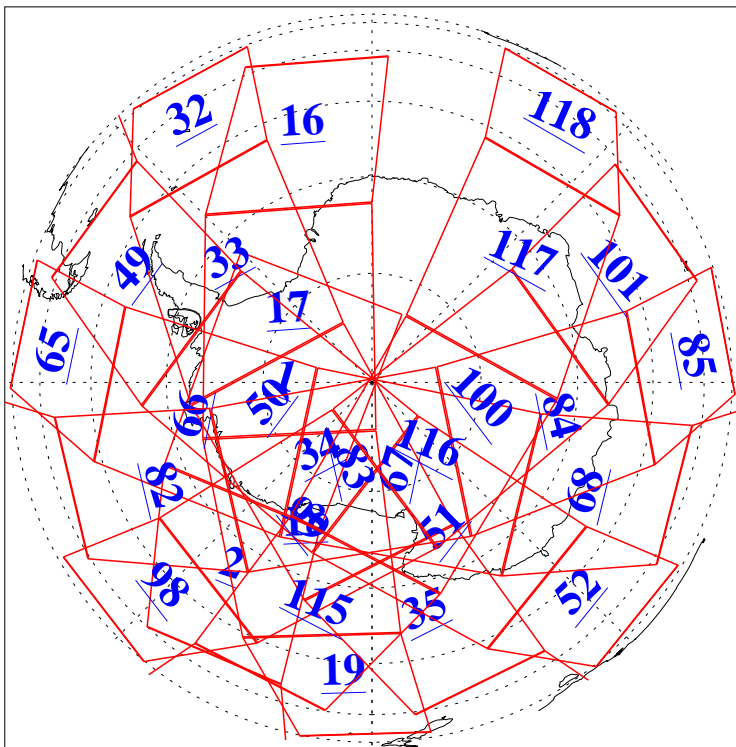

L1B Availability
AMSU Granules: 240
HSB Granules: 0
AIRS Granules: 240

24 Aug 2016
DoY 237
Aqua Day 5226
Granules: 1 to 120

Granules: 121 to 240

Legend: AMSU Available, HSB Available, AIRS Available

L1B Availability
AMSU Granules: 240
HSB Granules: 0
AIRS Granules: 240

24 Aug 2016
DoY 237
Aqua Day 5226

Ascending Granules

Descending Granules

Legend: AMSU Available, HSB Available, AIRS Available

L1B Availability
 AMSU Granules: 240
 HSB Granules: 0
 AIRS Granules: 240

24 Aug 2016
 DoY 237
 Aqua Day 5226

Northern Hemisphere Granules

Southern Hemisphere Granules

Legend: AMSU Available, HSB Available, AIRS Available