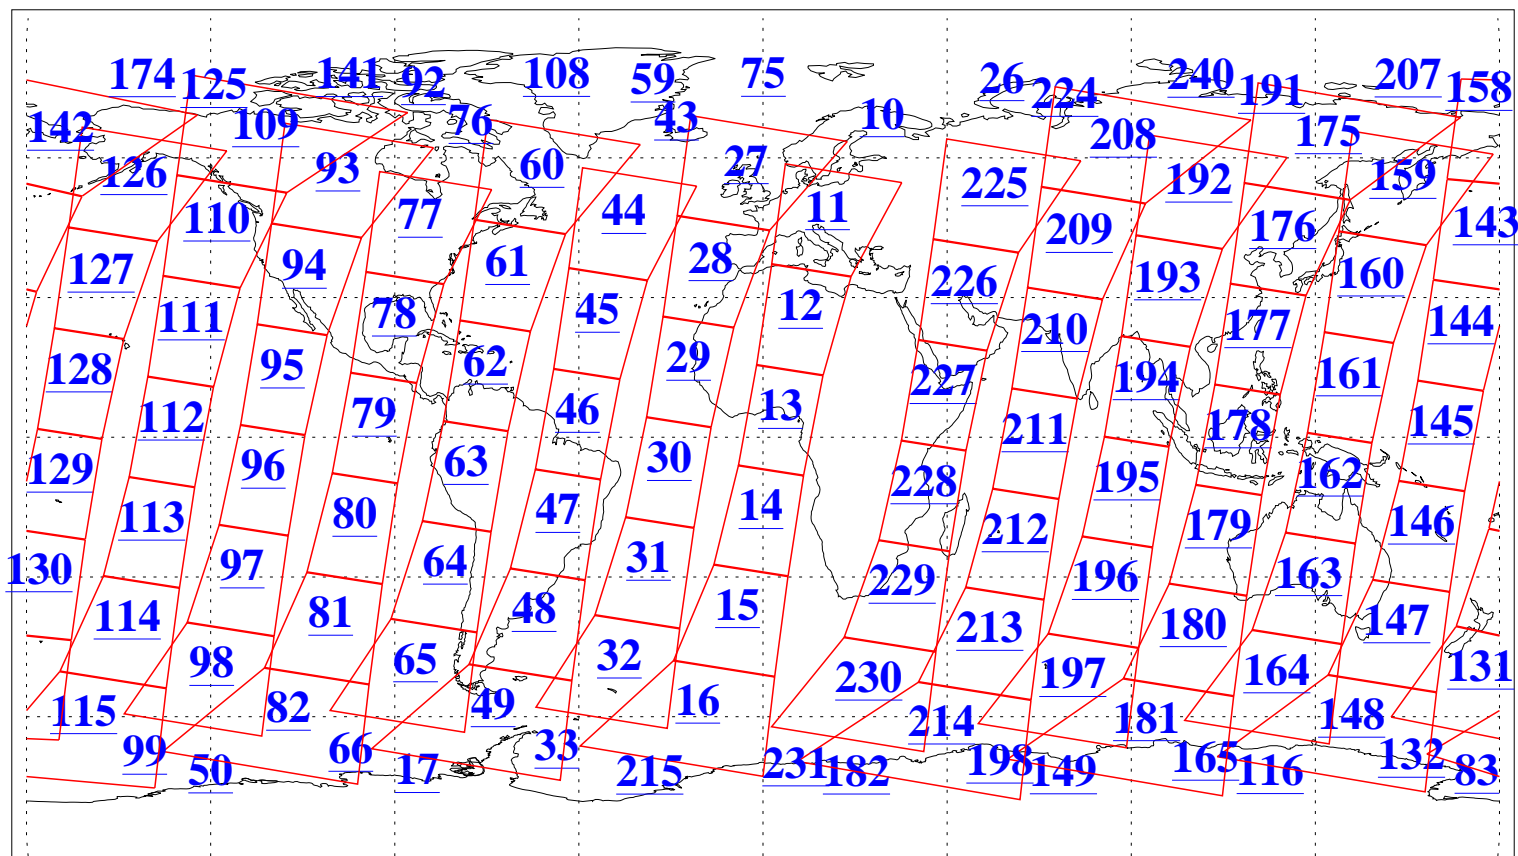

L1B Availability
AMSU Granules: 240
HSB Granules: 0
AIRS Granules: 240

24 Aug 2016
DoY 237
Aqua Day 5226
Granules: 1 to 120

Granules: 121 to 240

Legend: AMSU Available, HSB Available, AIRS Available

L1B Availability
AMSU Granules: 240
HSB Granules: 0
AIRS Granules: 240

24 Aug 2016
DoY 237
Aqua Day 5226

Ascending Granules

Descending Granules

Legend: AMSU Available, HSB Available, AIRS Available

L1B Availability
 AMSU Granules: 240
 HSB Granules: 0
 AIRS Granules: 240

24 Aug 2016
 DoY 237
 Aqua Day 5226

Northern Hemisphere Granules

Southern Hemisphere Granules

Legend: AMSU Available, HSB Available, AIRS Available