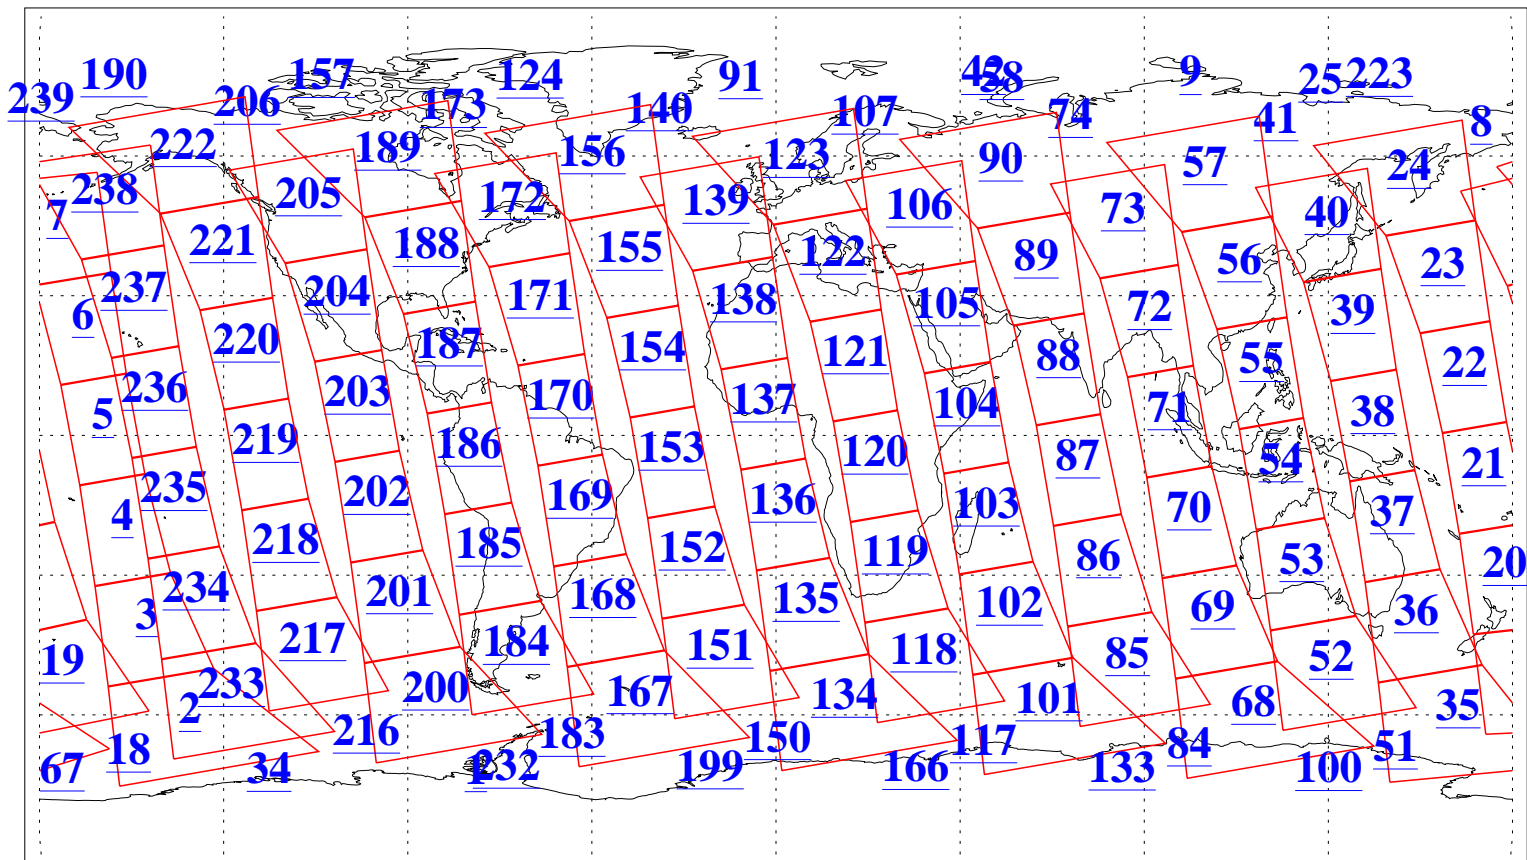

L1B Availability
AMSU Granules: 240
HSB Granules: 0
AIRS Granules: 240

24 Aug 2016
DoY 237
Aqua Day 5226
Granules: 1 to 120

Granules: 121 to 240

Legend: AMSU Available, HSB Available, AIRS Available

L1B Availability
AMSU Granules: 240
HSB Granules: 0
AIRS Granules: 240

24 Aug 2016
DoY 237
Aqua Day 5226

Ascending Granules

Descending Granules

Legend: AMSU Available, HSB Available, AIRS Available

L1B Availability
 AMSU Granules: 240
 HSB Granules: 0
 AIRS Granules: 240

24 Aug 2016
 DoY 237
 Aqua Day 5226

Northern Hemisphere Granules

Southern Hemisphere Granules

Legend: AMSU Available, HSB Available, AIRS Available