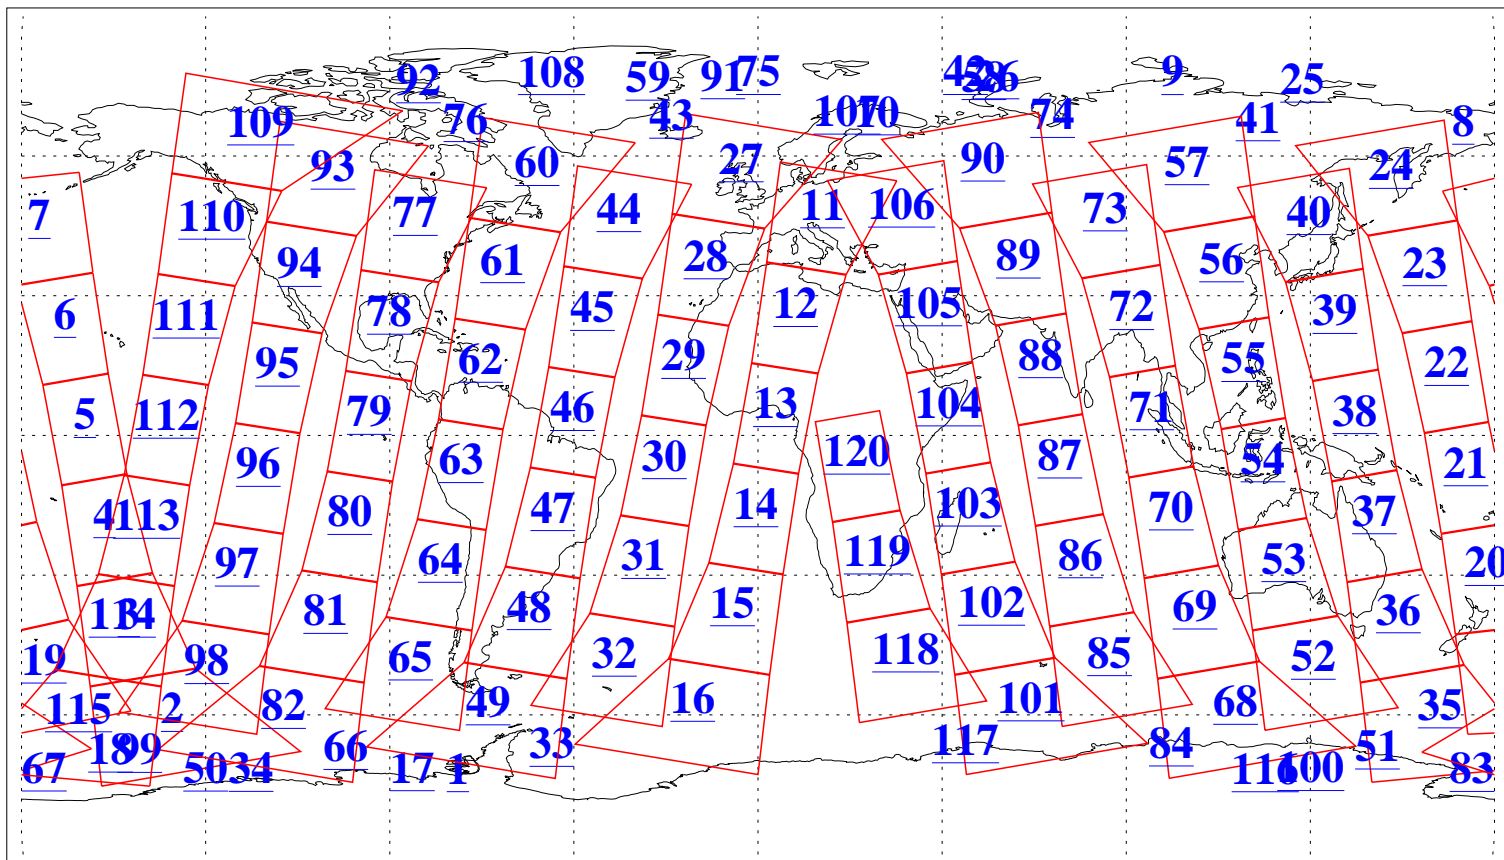

L1B Availability
AMSU Granules: 240
HSB Granules: 0
AIRS Granules: 240

24 Aug 2016
DoY 237
Aqua Day 5226
Granules: 1 to 120

Granules: 121 to 240

Legend: AMSU Available, HSB Available, AIRS Available

L1B Availability
AMSU Granules: 240
HSB Granules: 0
AIRS Granules: 240

24 Aug 2016
DoY 237
Aqua Day 5226

Ascending Granules

Descending Granules

Legend: AMSU Available, HSB Available, AIRS Available

L1B Availability
 AMSU Granules: 240
 HSB Granules: 0
 AIRS Granules: 240

24 Aug 2016
 DoY 237
 Aqua Day 5226

Northern Hemisphere Granules

Southern Hemisphere Granules

Legend: AMSU Available, HSB Available, AIRS Available