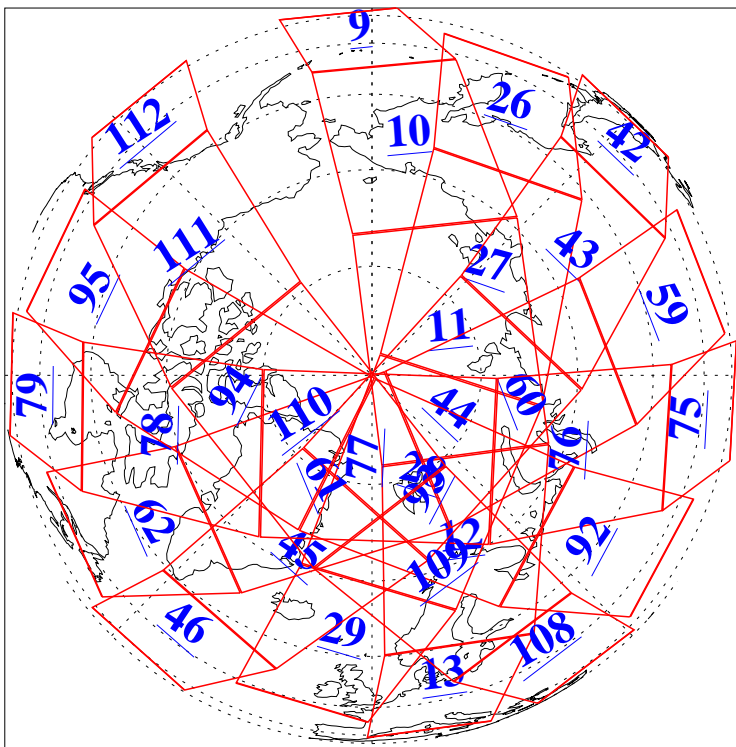

L1B Availability
AMSU Granules: 240
HSB Granules: 0
AIRS Granules: 240

22 Aug 2016
DoY 235
Aqua Day 5224
Granules: 1 to 120

Granules: 121 to 240

Legend: AMSU Available, HSB Available, AIRS Available

L1B Availability
AMSU Granules: 240
HSB Granules: 0
AIRS Granules: 240

22 Aug 2016
DoY 235
Aqua Day 5224

Ascending Granules

Descending Granules

Legend: AMSU Available, HSB Available, AIRS Available

L1B Availability
 AMSU Granules: 240
 HSB Granules: 0
 AIRS Granules: 240

22 Aug 2016
 DoY 235
 Aqua Day 5224

Northern Hemisphere Granules

Southern Hemisphere Granules

Legend: AMSU Available, HSB Available, AIRS Available