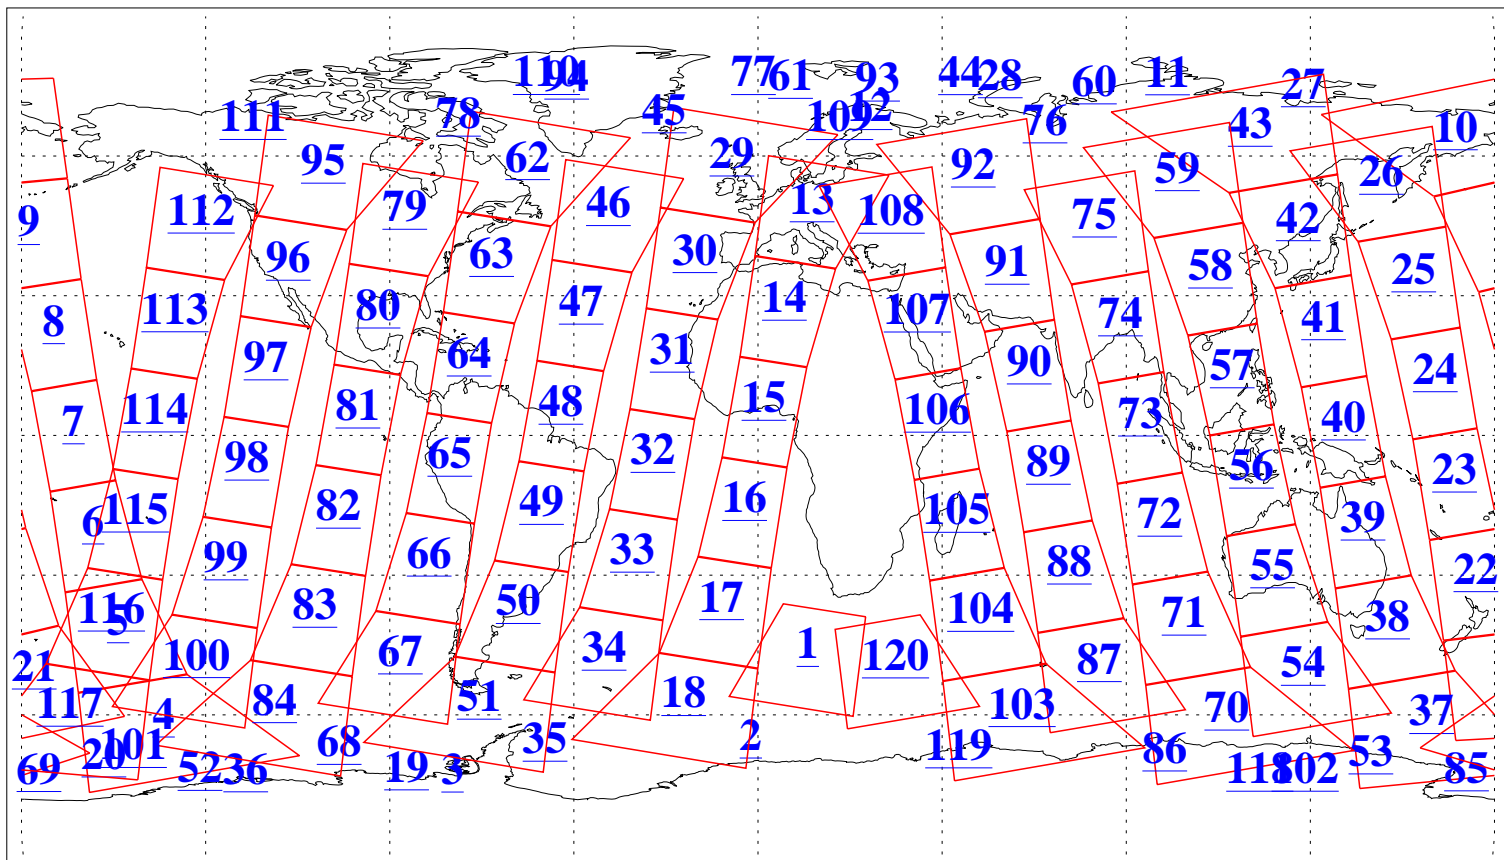

L1B Availability
AMSU Granules: 240
HSB Granules: 0
AIRS Granules: 240

22 Aug 2016
DoY 235
Aqua Day 5224
Granules: 1 to 120

Granules: 121 to 240

Legend: AMSU Available, HSB Available, AIRS Available

L1B Availability
AMSU Granules: 240
HSB Granules: 0
AIRS Granules: 240

22 Aug 2016
DoY 235
Aqua Day 5224

Ascending Granules

Descending Granules

Legend: AMSU Available, HSB Available, AIRS Available

L1B Availability
 AMSU Granules: 240
 HSB Granules: 0
 AIRS Granules: 240

22 Aug 2016
 DoY 235
 Aqua Day 5224

Northern Hemisphere Granules

Southern Hemisphere Granules

Legend: AMSU Available, HSB Available, AIRS Available