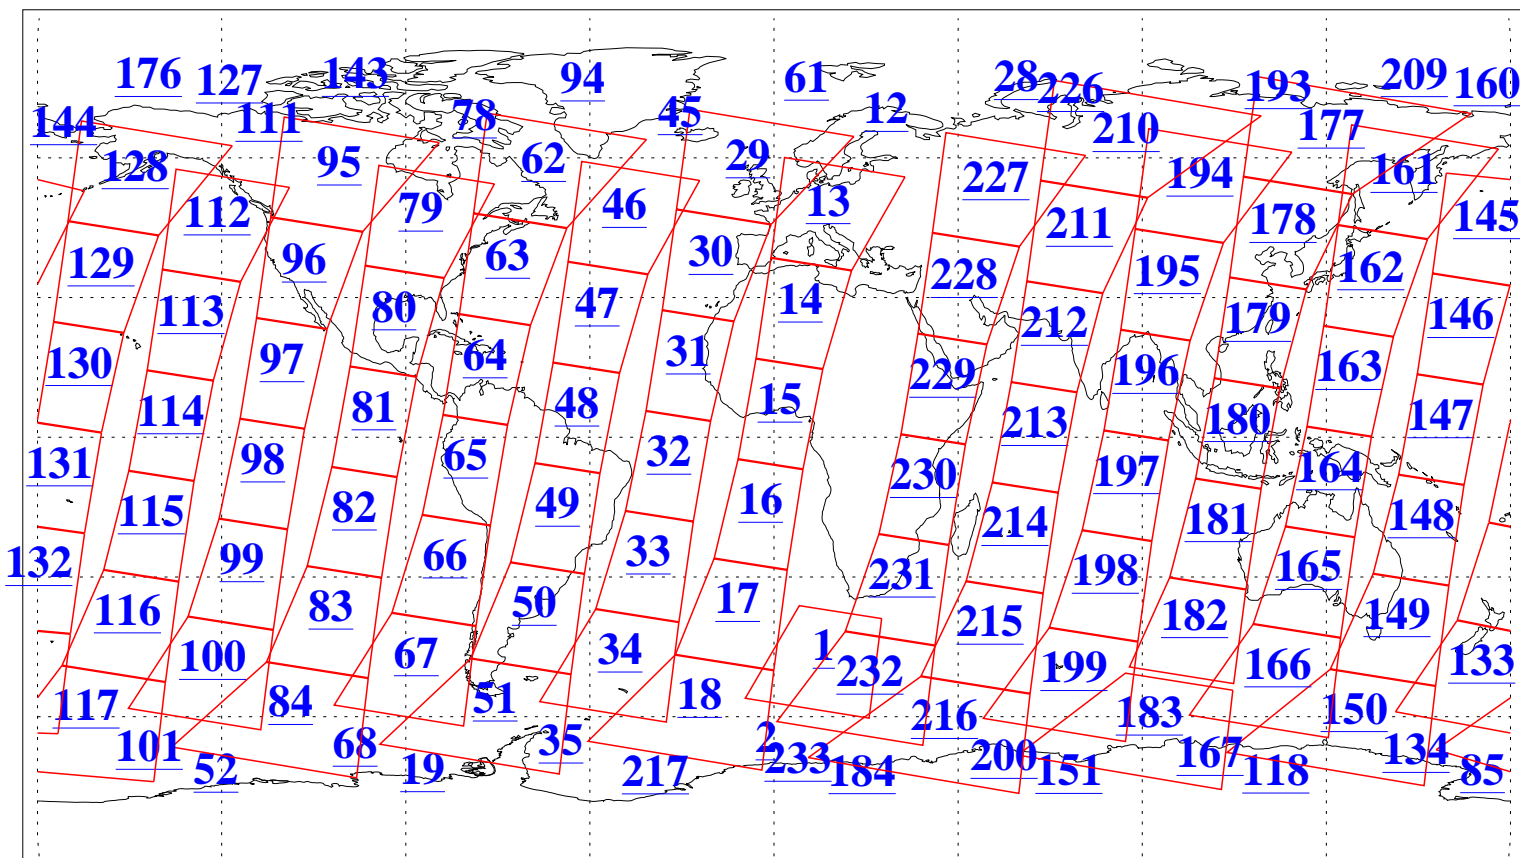

L1B Availability
AMSU Granules: 240
HSB Granules: 0
AIRS Granules: 240

22 Aug 2016
DoY 235
Aqua Day 5224
Granules: 1 to 120

Granules: 121 to 240

Legend: AMSU Available, HSB Available, AIRS Available

L1B Availability
AMSU Granules: 240
HSB Granules: 0
AIRS Granules: 240

22 Aug 2016
DoY 235
Aqua Day 5224

Ascending Granules

Descending Granules

Legend: AMSU Available, HSB Available, AIRS Available

L1B Availability
 AMSU Granules: 240
 HSB Granules: 0
 AIRS Granules: 240

22 Aug 2016
 DoY 235
 Aqua Day 5224

Northern Hemisphere Granules

Southern Hemisphere Granules

Legend: AMSU Available, HSB Available, AIRS Available