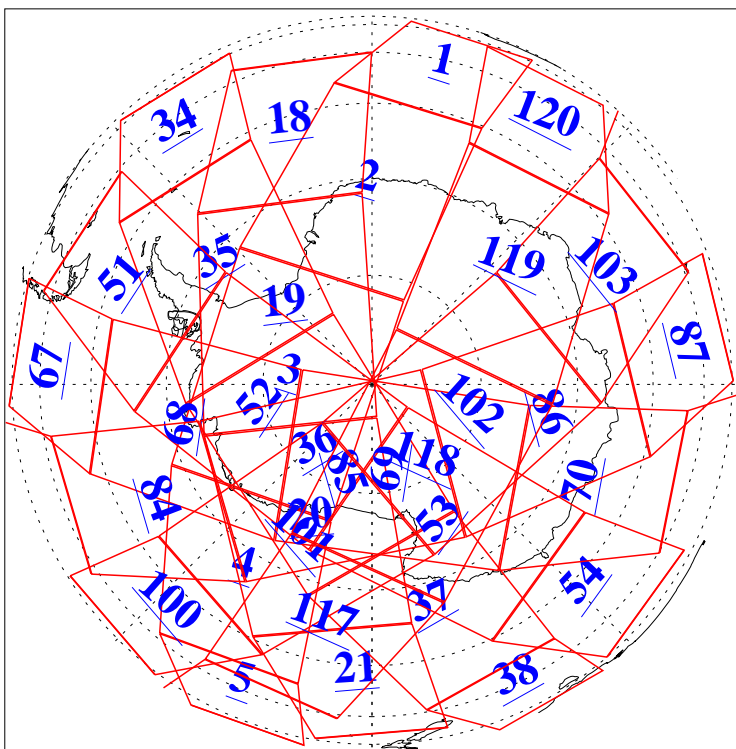

L1B Availability
AMSU Granules: 240
HSB Granules: 0
AIRS Granules: 240

22 Aug 2016
DoY 235
Aqua Day 5224
Granules: 1 to 120

Granules: 121 to 240

Legend: AMSU Available, HSB Available, AIRS Available

L1B Availability
AMSU Granules: 240
HSB Granules: 0
AIRS Granules: 240

22 Aug 2016
DoY 235
Aqua Day 5224

Ascending Granules

Descending Granules

Legend: AMSU Available, HSB Available, AIRS Available

L1B Availability
 AMSU Granules: 240
 HSB Granules: 0
 AIRS Granules: 240

22 Aug 2016
 DoY 235
 Aqua Day 5224

Northern Hemisphere Granules

Southern Hemisphere Granules

Legend: AMSU Available, HSB Available, AIRS Available