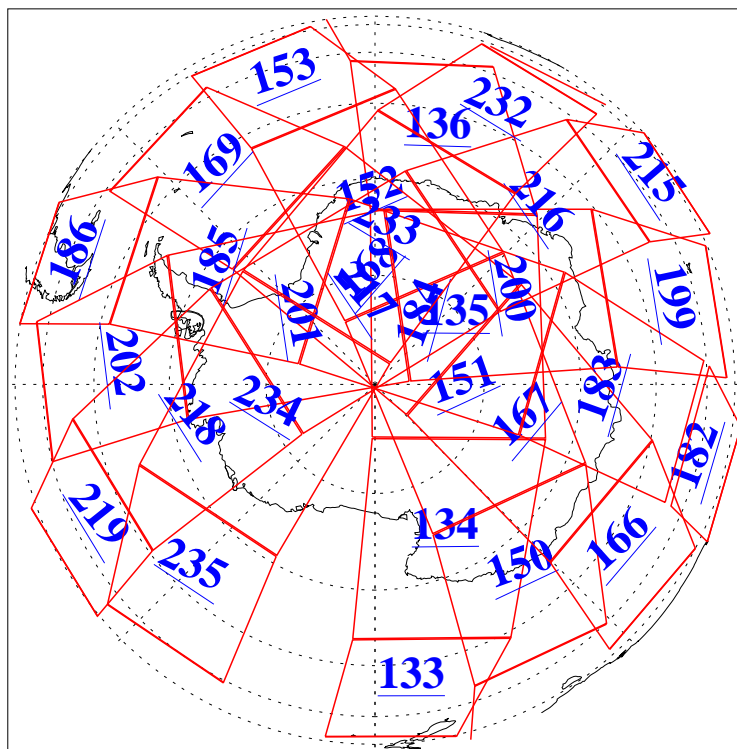

L1B Availability
AMSU Granules: 240
HSB Granules: 0
AIRS Granules: 240

22 Aug 2016
DoY 235
Aqua Day 5224
Granules: 1 to 120

Granules: 121 to 240

Legend: AMSU Available, HSB Available, AIRS Available

L1B Availability
AMSU Granules: 240
HSB Granules: 0
AIRS Granules: 240

22 Aug 2016
DoY 235
Aqua Day 5224

Ascending Granules

Descending Granules

Legend: AMSU Available, HSB Available, AIRS Available

L1B Availability
 AMSU Granules: 240
 HSB Granules: 0
 AIRS Granules: 240

22 Aug 2016
 DoY 235
 Aqua Day 5224

Northern Hemisphere Granules

Southern Hemisphere Granules

Legend: AMSU Available, HSB Available, AIRS Available