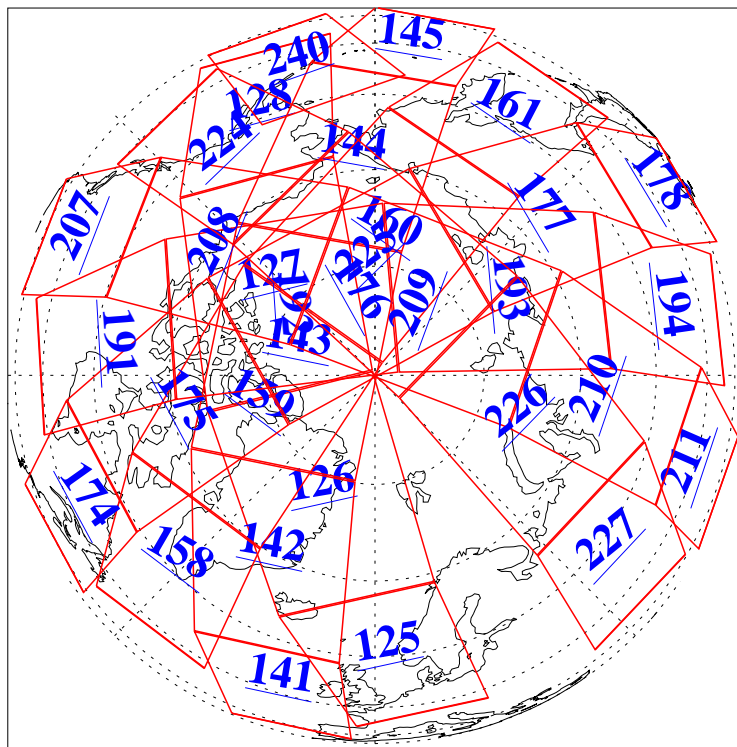

L1B Availability
AMSU Granules: 240
HSB Granules: 0
AIRS Granules: 240

22 Aug 2016
DoY 235
Aqua Day 5224
Granules: 1 to 120

Granules: 121 to 240

Legend: AMSU Available, HSB Available, AIRS Available

L1B Availability
AMSU Granules: 240
HSB Granules: 0
AIRS Granules: 240

22 Aug 2016
DoY 235
Aqua Day 5224

Ascending Granules

Descending Granules

Legend: AMSU Available, HSB Available, AIRS Available

L1B Availability
 AMSU Granules: 240
 HSB Granules: 0
 AIRS Granules: 240

22 Aug 2016
 DoY 235
 Aqua Day 5224

Northern Hemisphere Granules

Southern Hemisphere Granules

Legend: AMSU Available, HSB Available, AIRS Available