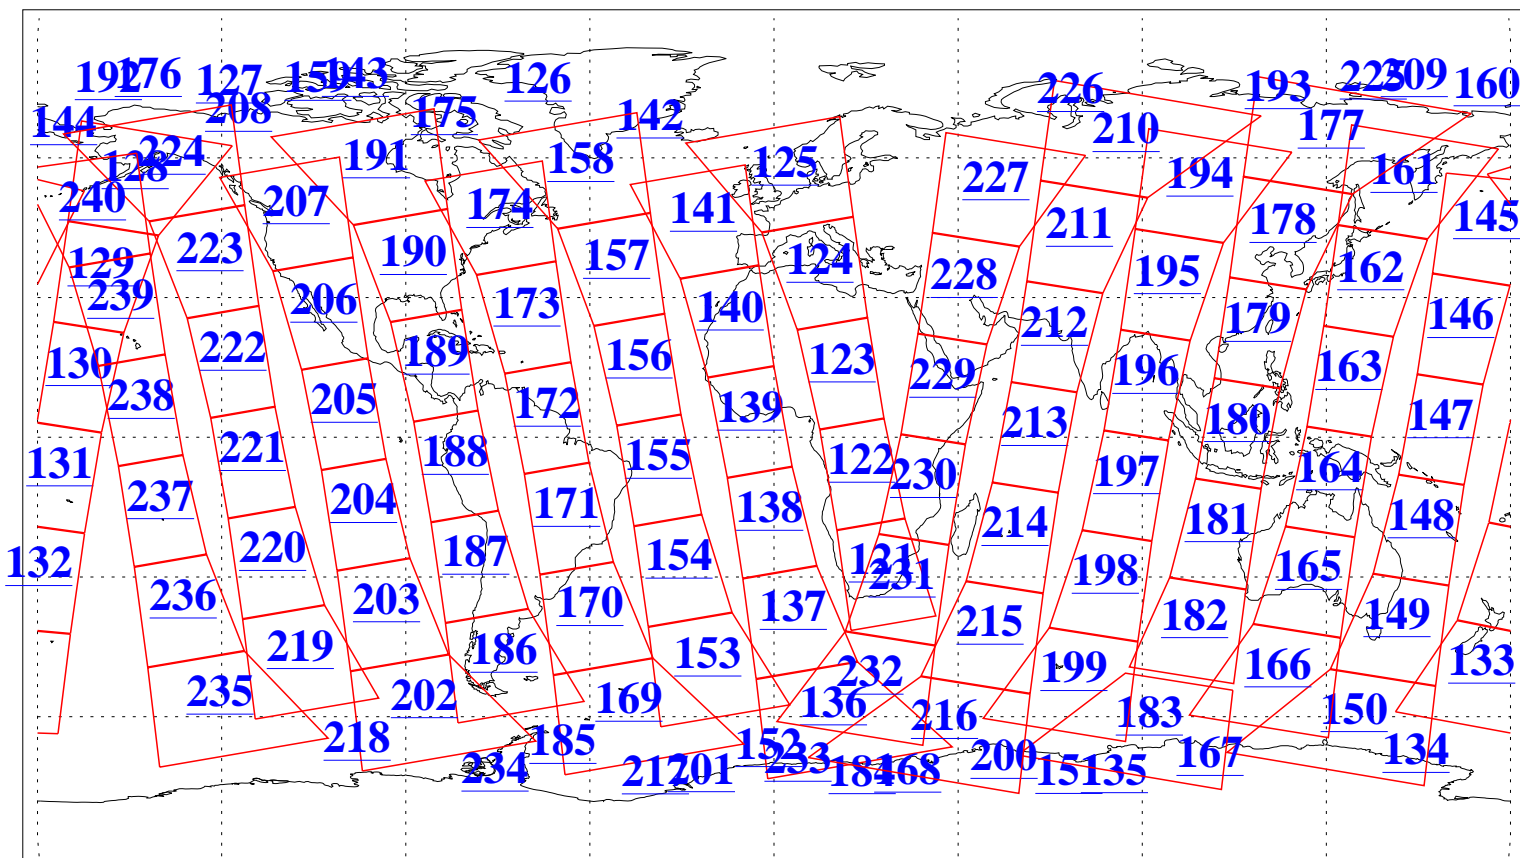

L1B Availability
AMSU Granules: 240
HSB Granules: 0
AIRS Granules: 240

22 Aug 2016
DoY 235
Aqua Day 5224
Granules: 1 to 120

Granules: 121 to 240

Legend: AMSU Available, HSB Available, AIRS Available

L1B Availability
AMSU Granules: 240
HSB Granules: 0
AIRS Granules: 240

22 Aug 2016
DoY 235
Aqua Day 5224

Ascending Granules

Descending Granules

Legend: AMSU Available, HSB Available, AIRS Available

L1B Availability
 AMSU Granules: 240
 HSB Granules: 0
 AIRS Granules: 240

22 Aug 2016
 DoY 235
 Aqua Day 5224

Northern Hemisphere Granules

Southern Hemisphere Granules

Legend: AMSU Available, HSB Available, AIRS Available