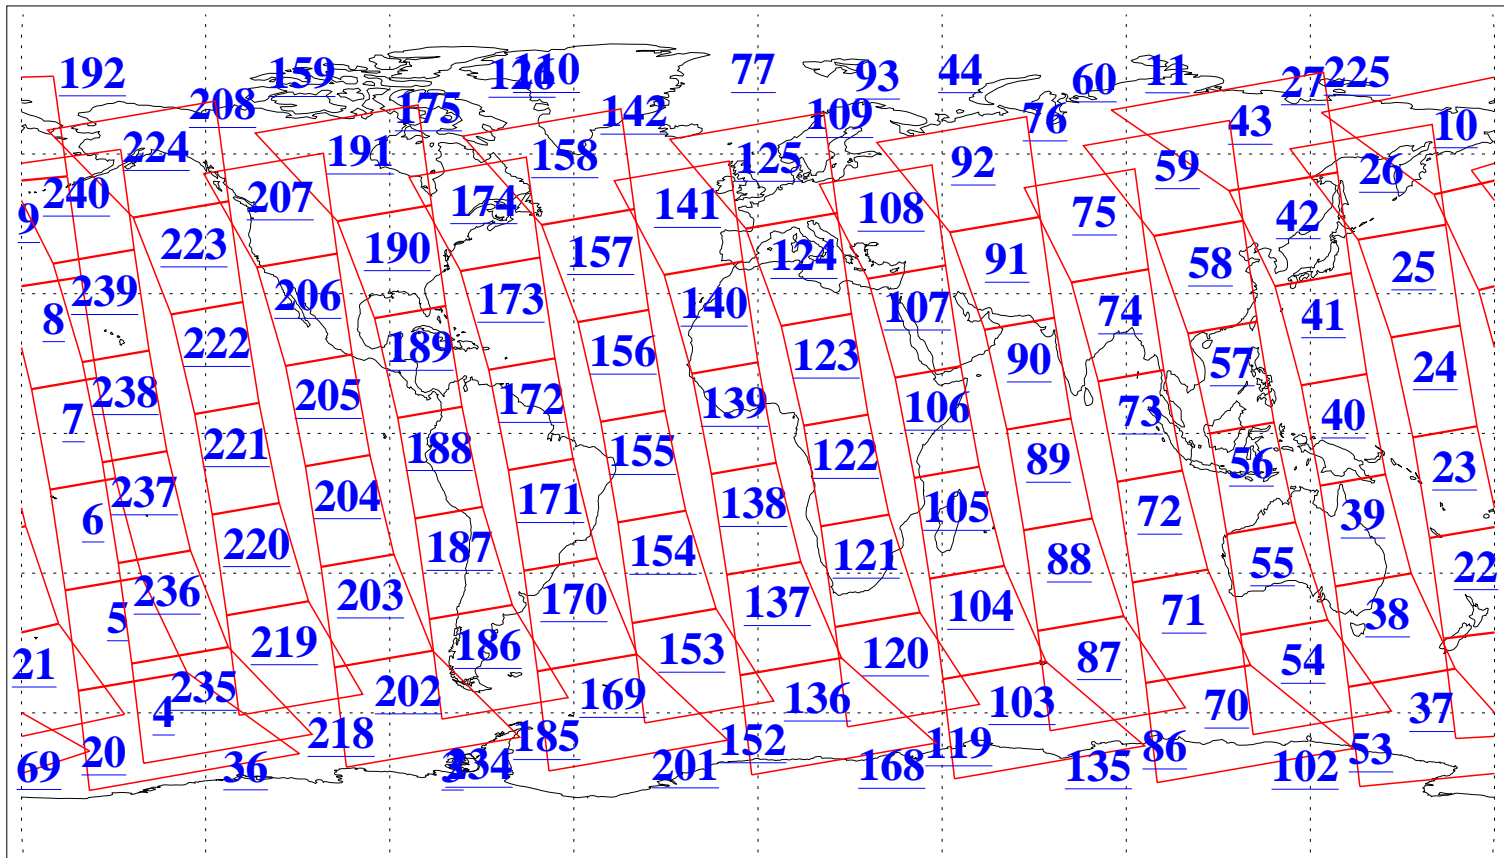

L1B Availability
AMSU Granules: 240
HSB Granules: 0
AIRS Granules: 240

22 Aug 2016
DoY 235
Aqua Day 5224
Granules: 1 to 120

Granules: 121 to 240

Legend: AMSU Available, HSB Available, AIRS Available

L1B Availability
AMSU Granules: 240
HSB Granules: 0
AIRS Granules: 240

22 Aug 2016
DoY 235
Aqua Day 5224

Ascending Granules

Descending Granules

Legend: AMSU Available, HSB Available, AIRS Available

L1B Availability
 AMSU Granules: 240
 HSB Granules: 0
 AIRS Granules: 240

22 Aug 2016
 DoY 235
 Aqua Day 5224

Northern Hemisphere Granules

Southern Hemisphere Granules

Legend: AMSU Available, HSB Available, AIRS Available