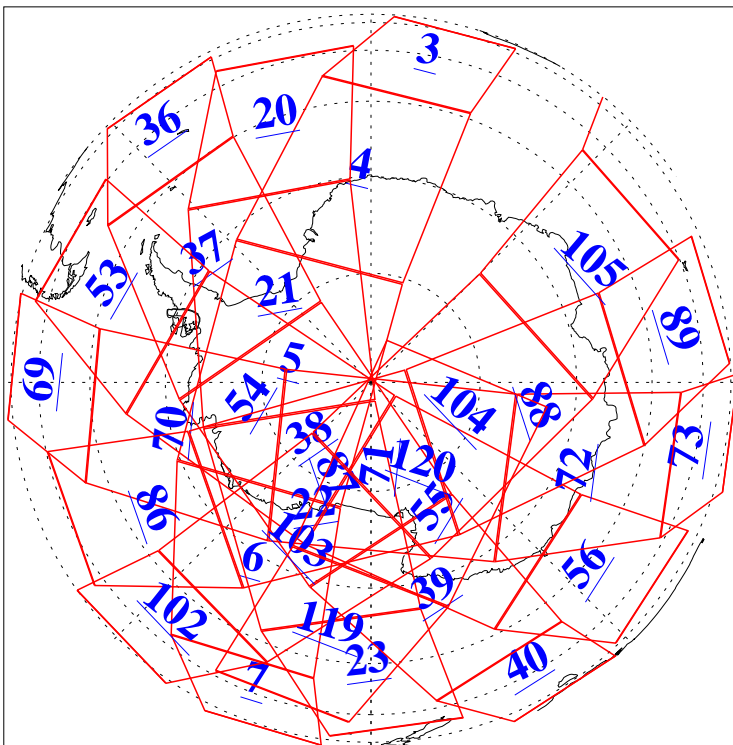

L1B Availability  
AMSU Granules: 240  
HSB Granules: 0  
AIRS Granules: 240

20 Aug 2016  
DoY 233  
Aqua Day 5222  
Granules: 1 to 120

Granules: 121 to 240

Legend: AMSU Available, HSB Available, AIRS Available

L1B Availability  
AMSU Granules: 240  
HSB Granules: 0  
AIRS Granules: 240

20 Aug 2016  
DoY 233  
Aqua Day 5222

Ascending Granules

Descending Granules

Legend: AMSU Available, HSB Available, AIRS Available

L1B Availability  
 AMSU Granules: 240  
 HSB Granules: 0  
 AIRS Granules: 240

20 Aug 2016  
 DoY 233  
 Aqua Day 5222

Northern Hemisphere Granules

Southern Hemisphere Granules

Legend: AMSU Available, HSB Available, AIRS Available