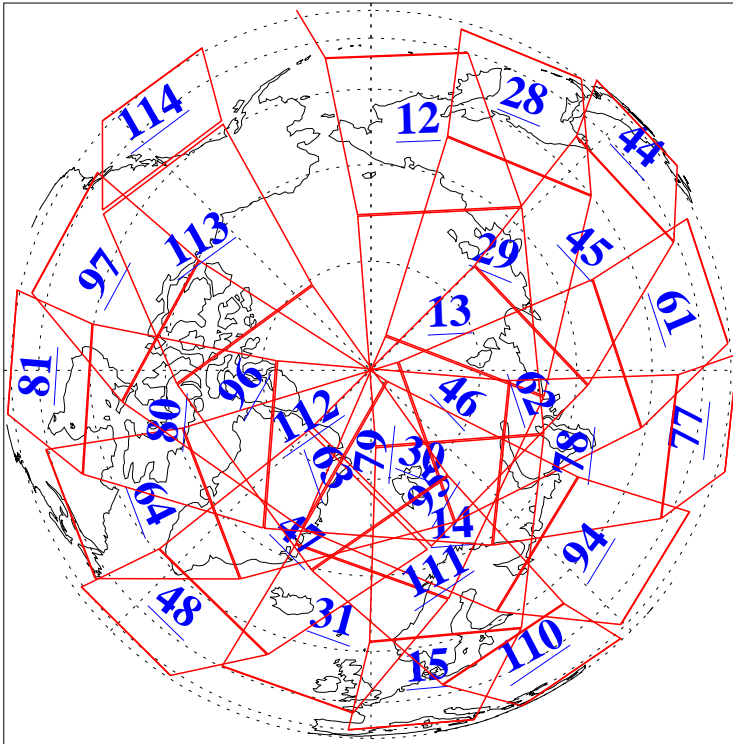

L1B Availability  
AMSU Granules: 240  
HSB Granules: 0  
AIRS Granules: 240

20 Aug 2016  
DoY 233  
Aqua Day 5222  
Granules: 1 to 120

Granules: 121 to 240

Legend: AMSU Available, HSB Available, AIRS Available

L1B Availability  
AMSU Granules: 240  
HSB Granules: 0  
AIRS Granules: 240

20 Aug 2016  
DoY 233  
Aqua Day 5222

Ascending Granules

Descending Granules

Legend: AMSU Available, HSB Available, AIRS Available

L1B Availability  
 AMSU Granules: 240  
 HSB Granules: 0  
 AIRS Granules: 240

20 Aug 2016  
 DoY 233  
 Aqua Day 5222

Northern Hemisphere Granules

Southern Hemisphere Granules

Legend: AMSU Available, HSB Available, AIRS Available