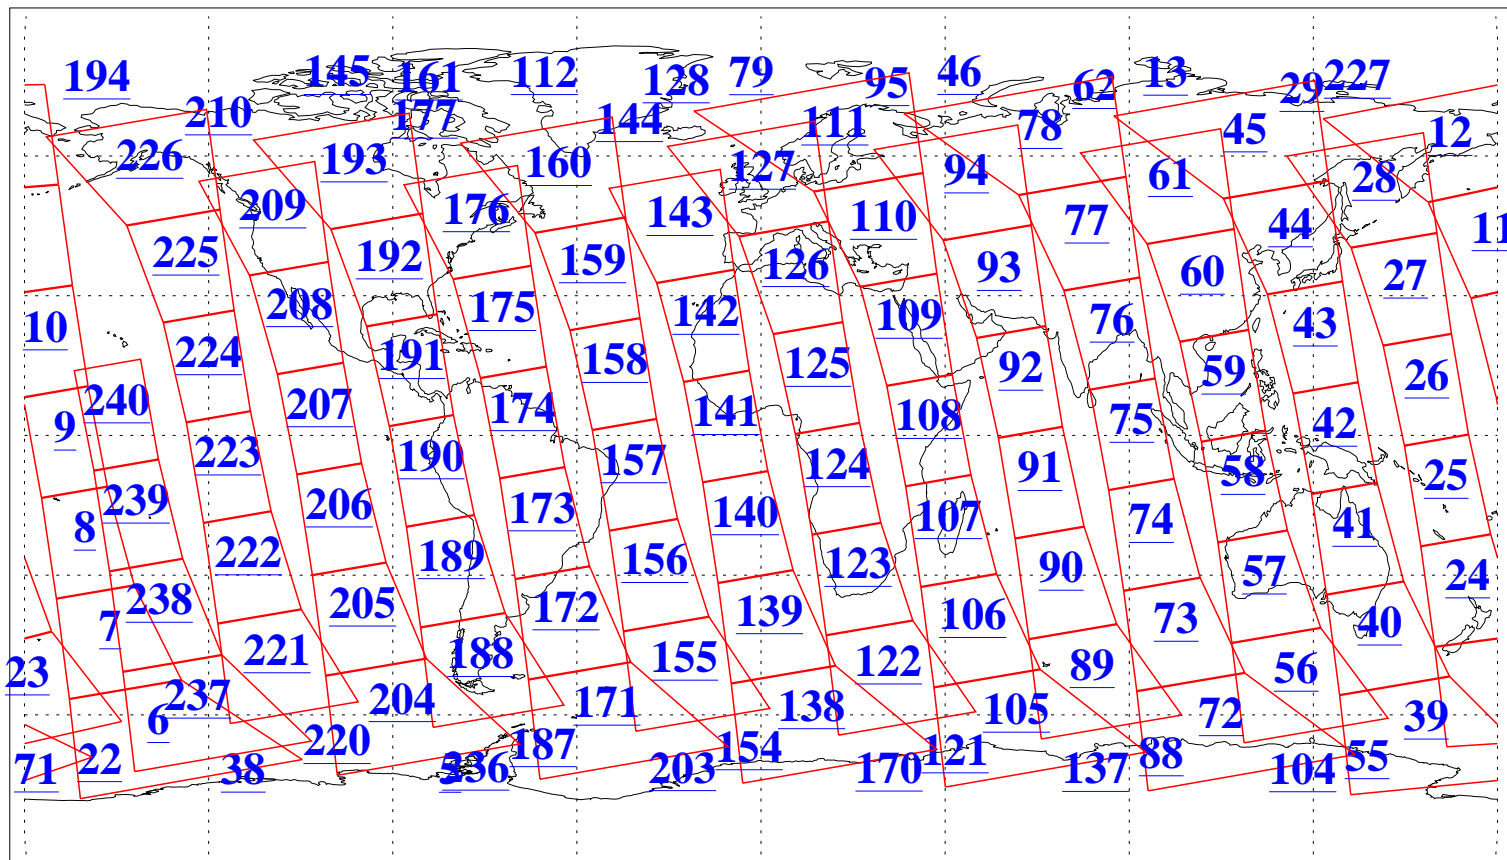

L1B Availability  
AMSU Granules: 240  
HSB Granules: 0  
AIRS Granules: 240

20 Aug 2016  
DoY 233  
Aqua Day 5222  
Granules: 1 to 120

Granules: 121 to 240

Legend: AMSU Available, HSB Available, AIRS Available

L1B Availability  
AMSU Granules: 240  
HSB Granules: 0  
AIRS Granules: 240

20 Aug 2016  
DoY 233  
Aqua Day 5222

Ascending Granules

Descending Granules

Legend: AMSU Available, HSB Available, AIRS Available