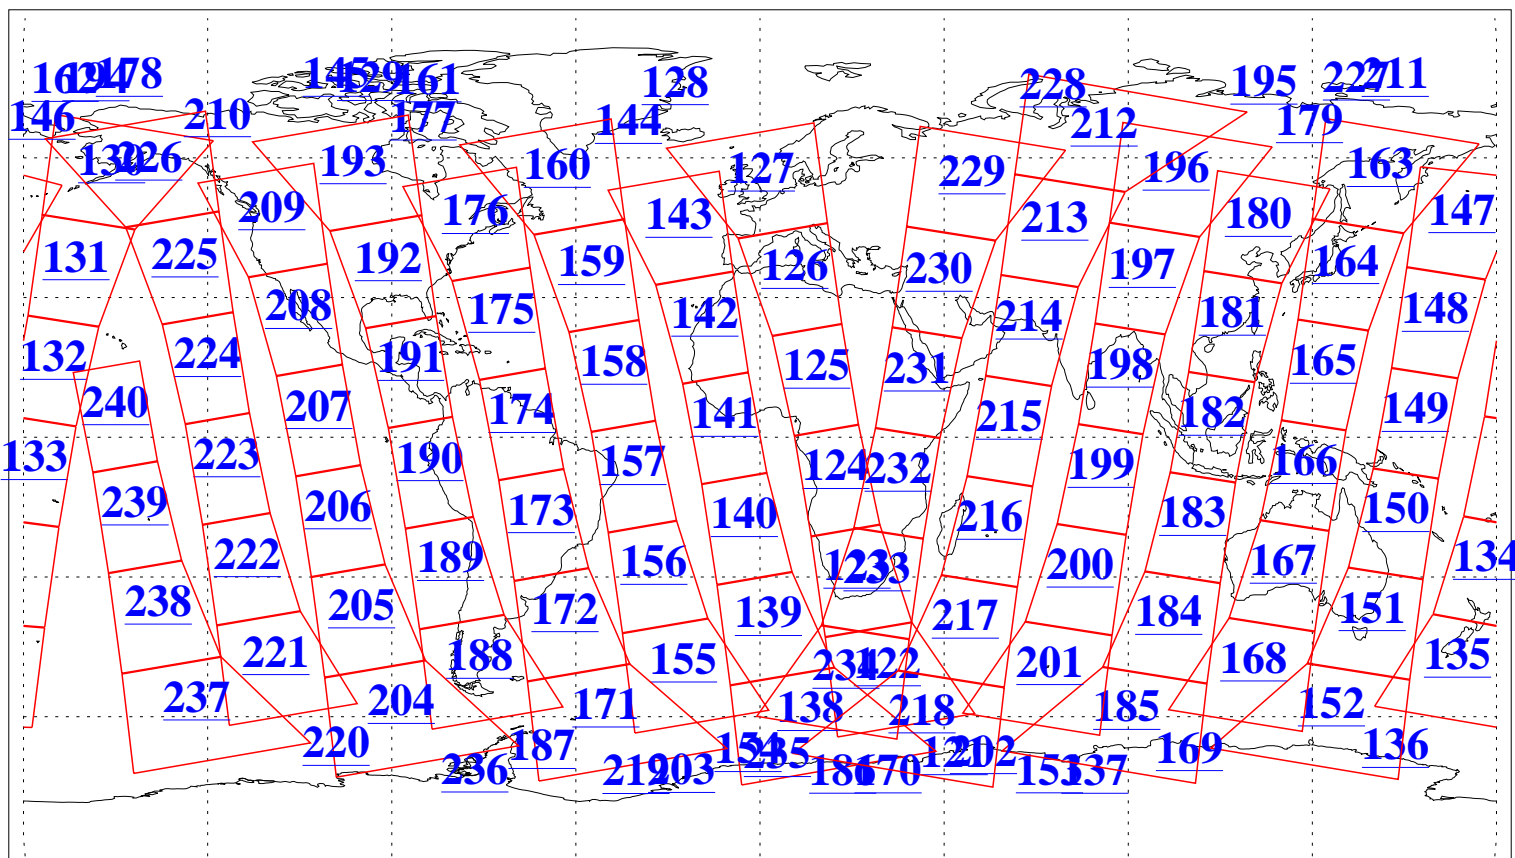

L1B Availability  
AMSU Granules: 240  
HSB Granules: 0  
AIRS Granules: 240

20 Aug 2016  
DoY 233  
Aqua Day 5222  
Granules: 1 to 120

Granules: 121 to 240

Legend: AMSU Available, HSB Available, AIRS Available

L1B Availability  
AMSU Granules: 240  
HSB Granules: 0  
AIRS Granules: 240

20 Aug 2016  
DoY 233  
Aqua Day 5222

Ascending Granules

Descending Granules

Legend: AMSU Available, HSB Available, AIRS Available

L1B Availability  
 AMSU Granules: 240  
 HSB Granules: 0  
 AIRS Granules: 240

20 Aug 2016  
 DoY 233  
 Aqua Day 5222

Northern Hemisphere Granules

Southern Hemisphere Granules

Legend: AMSU Available, HSB Available, AIRS Available