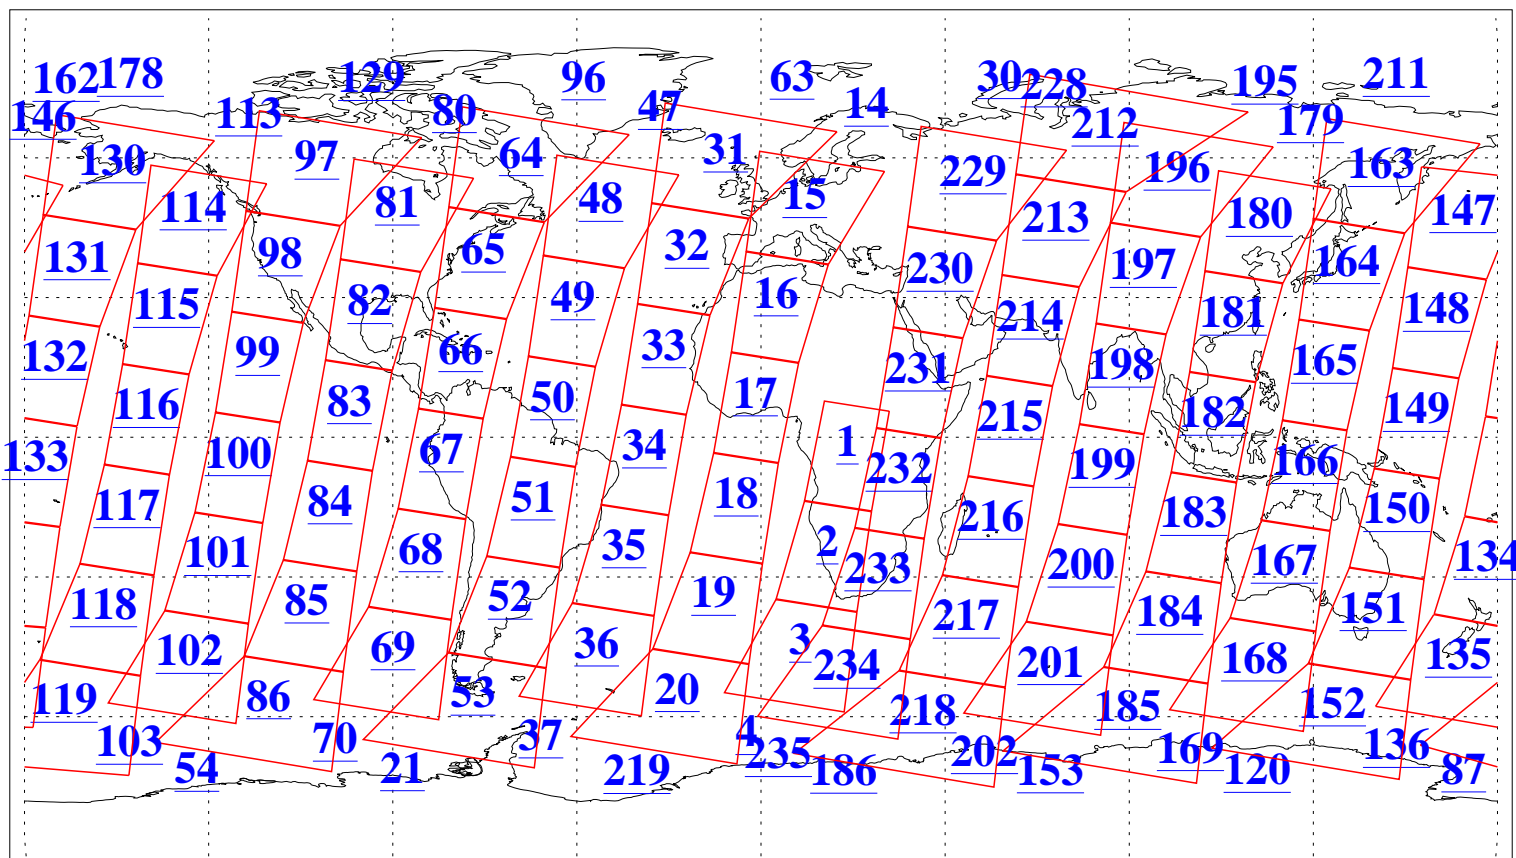

L1B Availability  
AMSU Granules: 240  
HSB Granules: 0  
AIRS Granules: 240

20 Aug 2016  
DoY 233  
Aqua Day 5222  
Granules: 1 to 120

Granules: 121 to 240

Legend: AMSU Available, HSB Available, AIRS Available

L1B Availability  
AMSU Granules: 240  
HSB Granules: 0  
AIRS Granules: 240

20 Aug 2016  
DoY 233  
Aqua Day 5222

Ascending Granules

Descending Granules

Legend: AMSU Available, HSB Available, AIRS Available

L1B Availability  
 AMSU Granules: 240  
 HSB Granules: 0  
 AIRS Granules: 240

20 Aug 2016  
 DoY 233  
 Aqua Day 5222

Northern Hemisphere Granules

Southern Hemisphere Granules

Legend: AMSU Available, HSB Available, AIRS Available