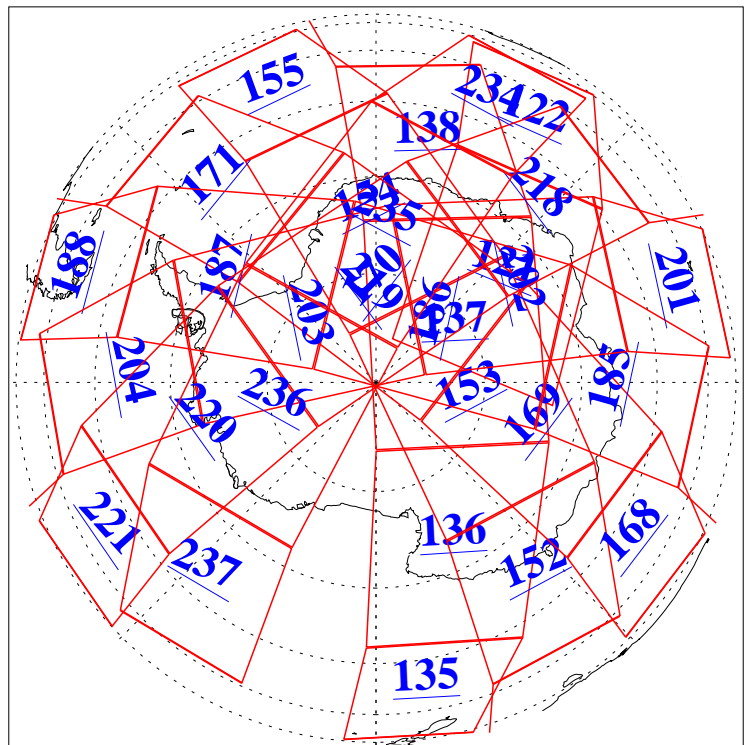

L1B Availability  
AMSU Granules: 240  
HSB Granules: 0  
AIRS Granules: 240

20 Aug 2016  
DoY 233  
Aqua Day 5222  
Granules: 1 to 120

Granules: 121 to 240

Legend: AMSU Available, HSB Available, AIRS Available

L1B Availability  
AMSU Granules: 240  
HSB Granules: 0  
AIRS Granules: 240

20 Aug 2016  
DoY 233  
Aqua Day 5222

Ascending Granules

Descending Granules

Legend: AMSU Available, HSB Available, AIRS Available

L1B Availability  
 AMSU Granules: 240  
 HSB Granules: 0  
 AIRS Granules: 240

20 Aug 2016  
 DoY 233  
 Aqua Day 5222

Northern Hemisphere Granules

Southern Hemisphere Granules

Legend: AMSU Available, HSB Available, AIRS Available