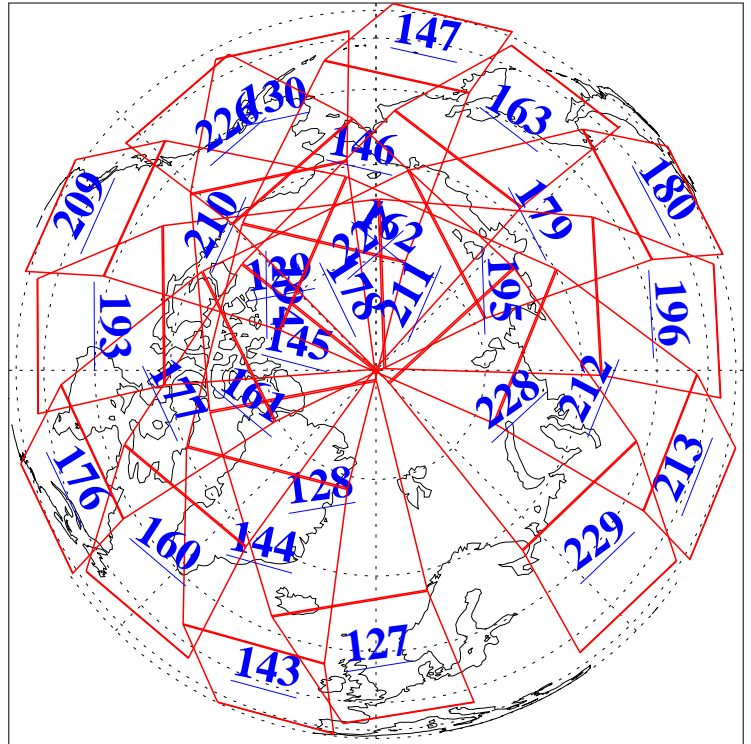

L1B Availability  
AMSU Granules: 240  
HSB Granules: 0  
AIRS Granules: 240

20 Aug 2016  
DoY 233  
Aqua Day 5222  
Granules: 1 to 120

Granules: 121 to 240

Legend: AMSU Available, HSB Available, AIRS Available

L1B Availability  
AMSU Granules: 240  
HSB Granules: 0  
AIRS Granules: 240

20 Aug 2016  
DoY 233  
Aqua Day 5222

Ascending Granules

Descending Granules

Legend: AMSU Available, HSB Available, AIRS Available

L1B Availability  
 AMSU Granules: 240  
 HSB Granules: 0  
 AIRS Granules: 240

20 Aug 2016  
 DoY 233  
 Aqua Day 5222

Northern Hemisphere Granules

Southern Hemisphere Granules

Legend: AMSU Available, HSB Available, AIRS Available