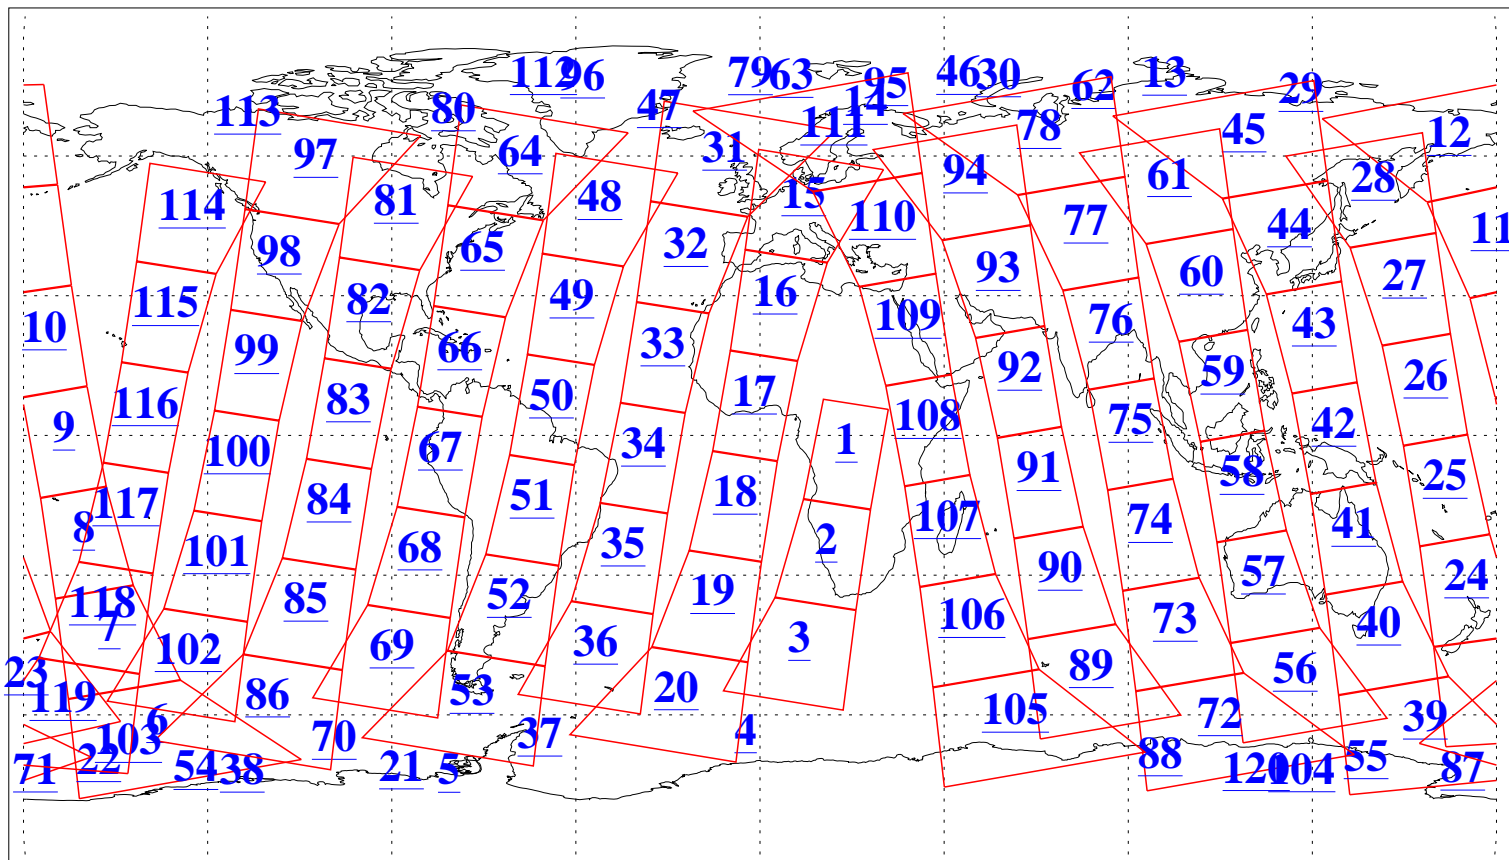

L1B Availability  
AMSU Granules: 240  
HSB Granules: 0  
AIRS Granules: 240

20 Aug 2016  
DoY 233  
Aqua Day 5222  
Granules: 1 to 120

Granules: 121 to 240

Legend: AMSU Available, HSB Available, AIRS Available

L1B Availability  
AMSU Granules: 240  
HSB Granules: 0  
AIRS Granules: 240

20 Aug 2016  
DoY 233  
Aqua Day 5222

Ascending Granules

Descending Granules

Legend: AMSU Available, HSB Available, AIRS Available

L1B Availability  
 AMSU Granules: 240  
 HSB Granules: 0  
 AIRS Granules: 240

20 Aug 2016  
 DoY 233  
 Aqua Day 5222

Northern Hemisphere Granules

Southern Hemisphere Granules

Legend: AMSU Available, HSB Available, AIRS Available