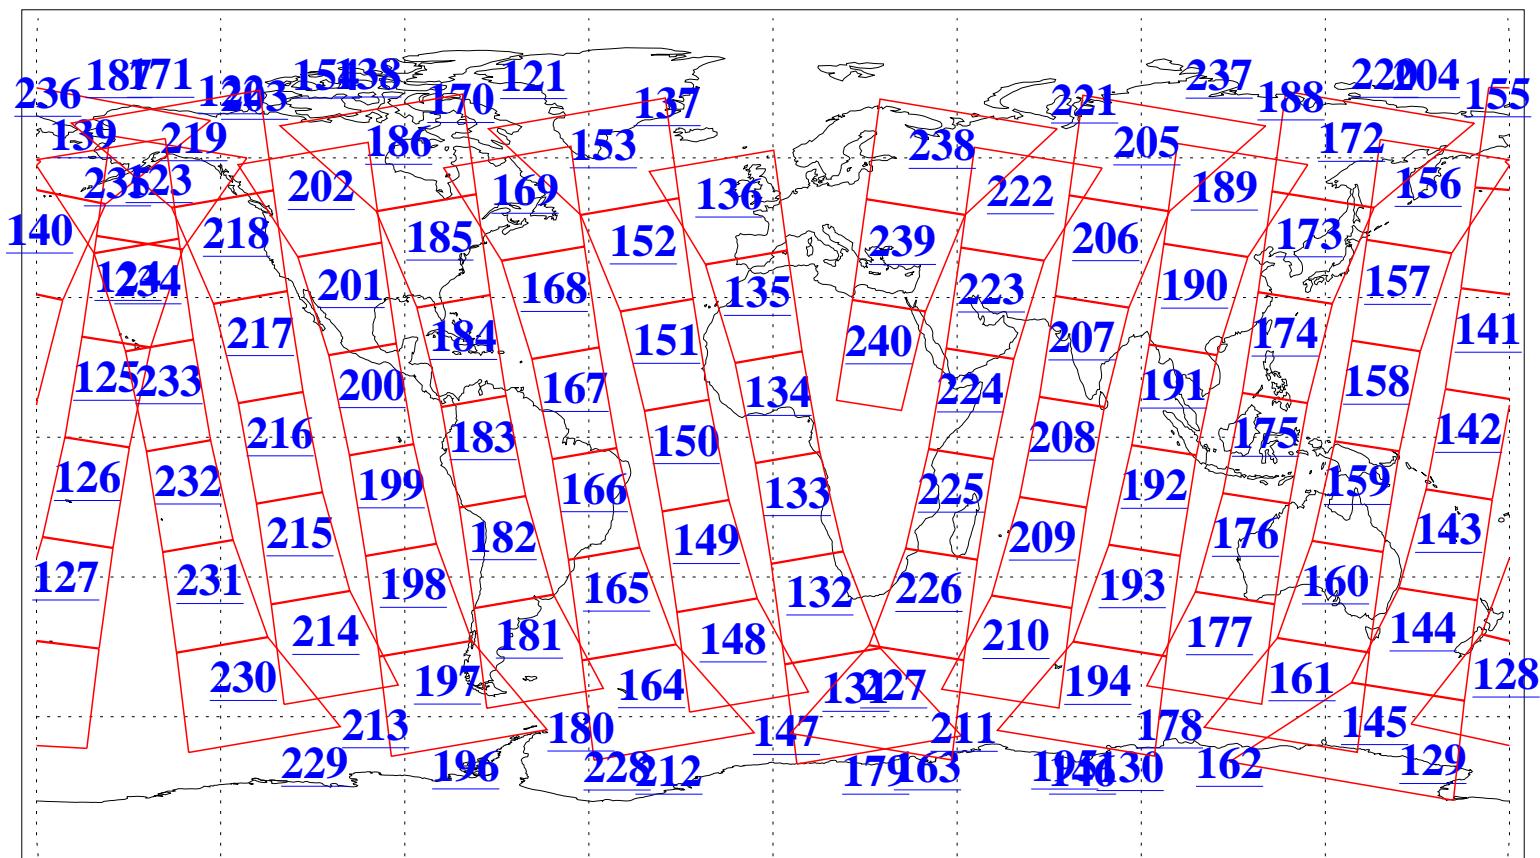

L1B Availability
AMSU Granules: 240
HSB Granules: 0
AIRS Granules: 240

19 Aug 2016
DoY 232
Aqua Day 5221
Granules: 1 to 120

Granules: 121 to 240

Legend: AMSU Available, HSB Available, AIRS Available

L1B Availability
AMSU Granules: 240
HSB Granules: 0
AIRS Granules: 240

19 Aug 2016
DoY 232
Aqua Day 5221
Ascending Granules

Descending Granules

Legend: AMSU Available, HSB Available, AIRS Available

L1B Availability
 AMSU Granules: 240
 HSB Granules: 0
 AIRS Granules: 240

19 Aug 2016
 DoY 232
 Aqua Day 5221

Northern Hemisphere Granules

Southern Hemisphere Granules

Legend: AMSU Available, HSB Available, AIRS Available