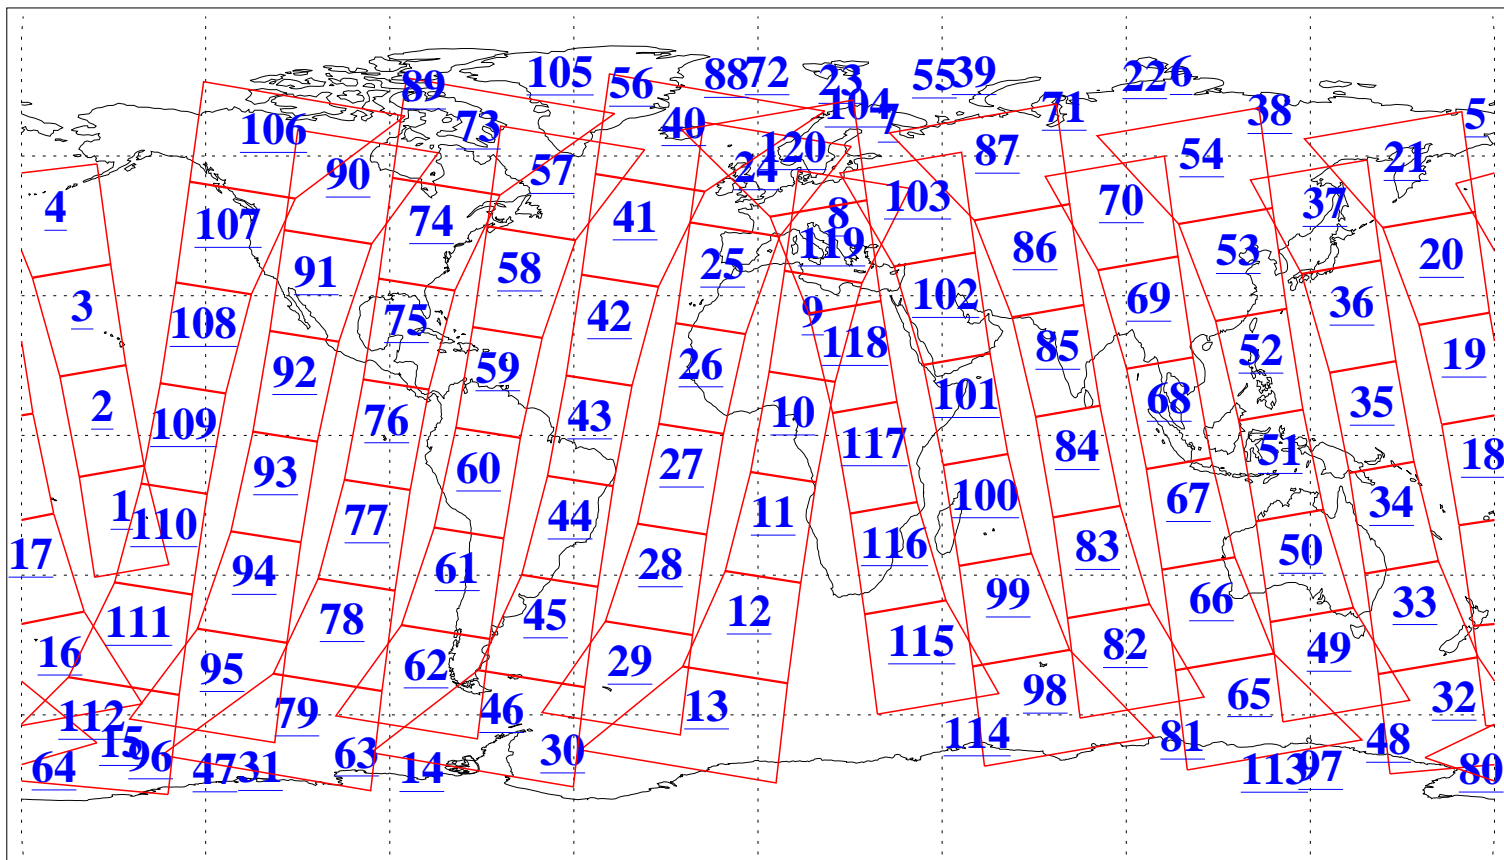

L1B Availability
AMSU Granules: 240
HSB Granules: 0
AIRS Granules: 240

19 Aug 2016
DoY 232
Aqua Day 5221
Granules: 1 to 120

Granules: 121 to 240

Legend: AMSU Available, HSB Available, AIRS Available

L1B Availability
AMSU Granules: 240
HSB Granules: 0
AIRS Granules: 240

19 Aug 2016
DoY 232
Aqua Day 5221
Ascending Granules

Descending Granules

Legend: AMSU Available, HSB Available, AIRS Available

L1B Availability
 AMSU Granules: 240
 HSB Granules: 0
 AIRS Granules: 240

19 Aug 2016
 DoY 232
 Aqua Day 5221

Northern Hemisphere Granules

Southern Hemisphere Granules

Legend: AMSU Available, HSB Available, AIRS Available