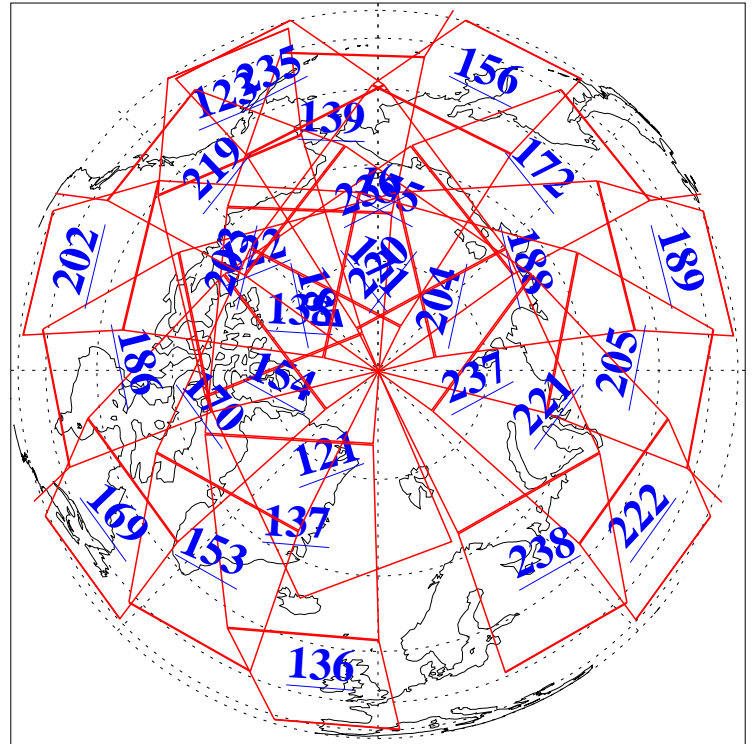

19 Aug 2016
DoY 232
Aqua Day 5221
Ascending Granules

Descending Granules

Legend: AMSU Available, HSB Available, AIRS Available

L1B Availability
 AMSU Granules: 240
 HSB Granules: 0
 AIRS Granules: 240

19 Aug 2016
 DoY 232
 Aqua Day 5221

Northern Hemisphere Granules

Southern Hemisphere Granules

Legend: AMSU Available, HSB Available, AIRS Available