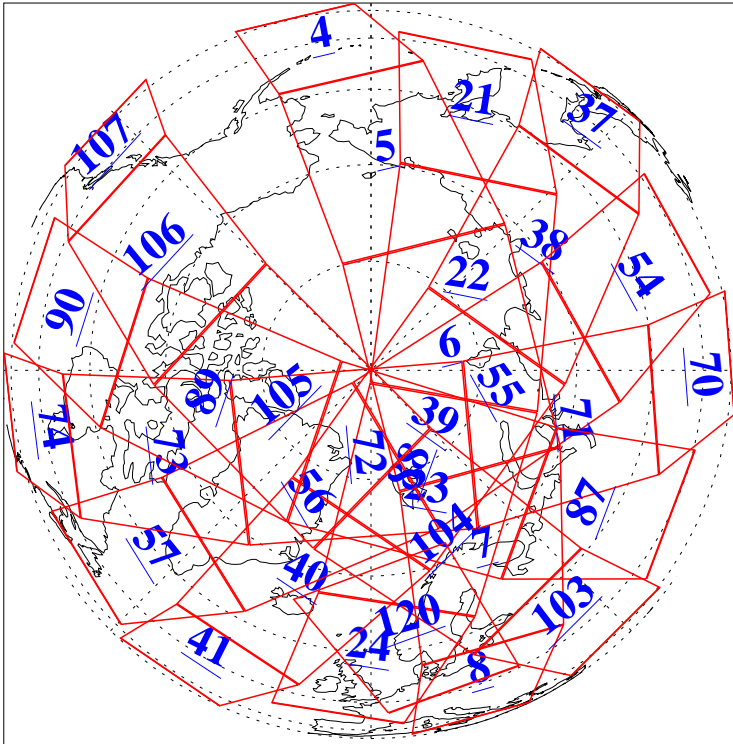

L1B Availability
AMSU Granules: 240
HSB Granules: 0
AIRS Granules: 240

19 Aug 2016
DoY 232
Aqua Day 5221
Granules: 1 to 120

Granules: 121 to 240

Legend: AMSU Available, HSB Available, AIRS Available

L1B Availability
AMSU Granules: 240
HSB Granules: 0
AIRS Granules: 240

19 Aug 2016
DoY 232
Aqua Day 5221
Ascending Granules

Descending Granules

Legend: AMSU Available, HSB Available, AIRS Available

L1B Availability
 AMSU Granules: 240
 HSB Granules: 0
 AIRS Granules: 240

19 Aug 2016
 DoY 232
 Aqua Day 5221

Northern Hemisphere Granules

Southern Hemisphere Granules

Legend: AMSU Available, HSB Available, AIRS Available