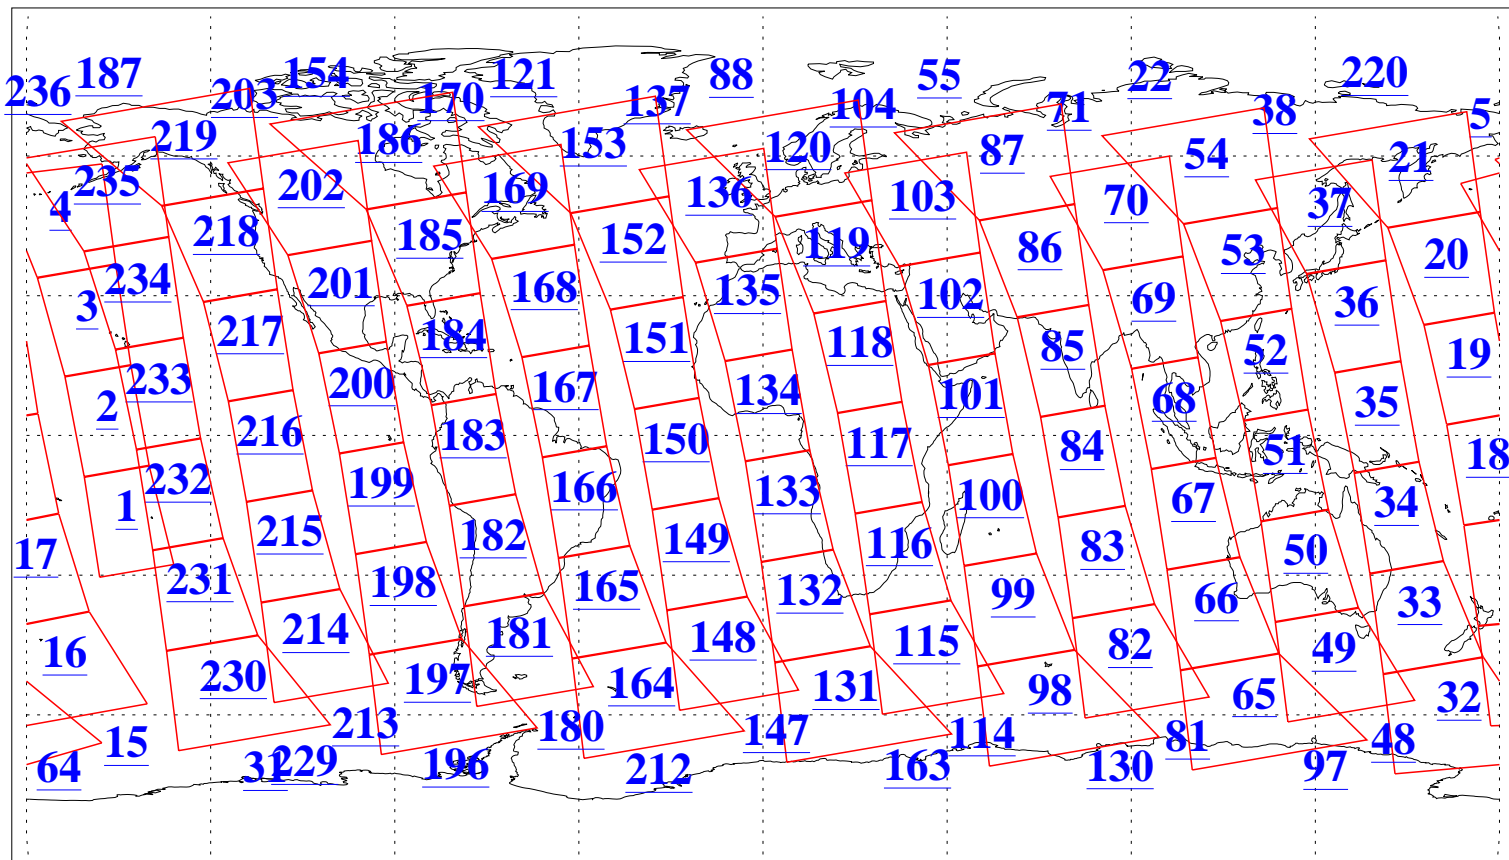

L1B Availability
AMSU Granules: 240
HSB Granules: 0
AIRS Granules: 240

19 Aug 2016
DoY 232
Aqua Day 5221
Granules: 1 to 120

Granules: 121 to 240

Legend: AMSU Available, HSB Available, AIRS Available

L1B Availability
AMSU Granules: 240
HSB Granules: 0
AIRS Granules: 240

19 Aug 2016
DoY 232
Aqua Day 5221
Ascending Granules

Descending Granules

Legend: AMSU Available, HSB Available, AIRS Available

L1B Availability
 AMSU Granules: 240
 HSB Granules: 0
 AIRS Granules: 240

19 Aug 2016
 DoY 232
 Aqua Day 5221

Northern Hemisphere Granules

Southern Hemisphere Granules

Legend: AMSU Available, HSB Available, AIRS Available