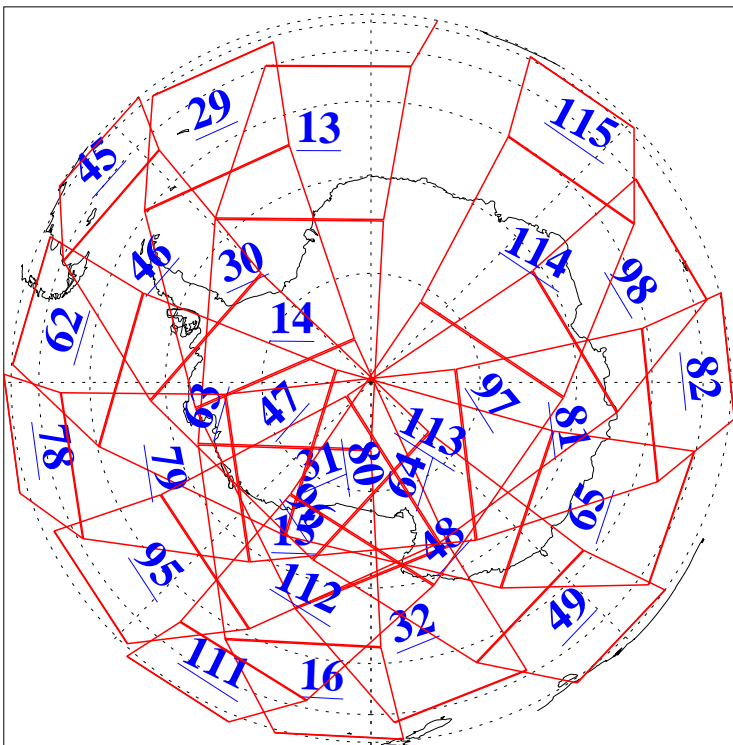

L1B Availability
AMSU Granules: 240
HSB Granules: 0
AIRS Granules: 240

19 Aug 2016
DoY 232
Aqua Day 5221
Granules: 1 to 120

Granules: 121 to 240

Legend: AMSU Available, HSB Available, AIRS Available

L1B Availability
AMSU Granules: 240
HSB Granules: 0
AIRS Granules: 240

19 Aug 2016
DoY 232
Aqua Day 5221
Ascending Granules

Descending Granules

Legend: AMSU Available, HSB Available, AIRS Available

L1B Availability
 AMSU Granules: 240
 HSB Granules: 0
 AIRS Granules: 240

19 Aug 2016
 DoY 232
 Aqua Day 5221

Northern Hemisphere Granules

Southern Hemisphere Granules

Legend: AMSU Available, HSB Available, AIRS Available