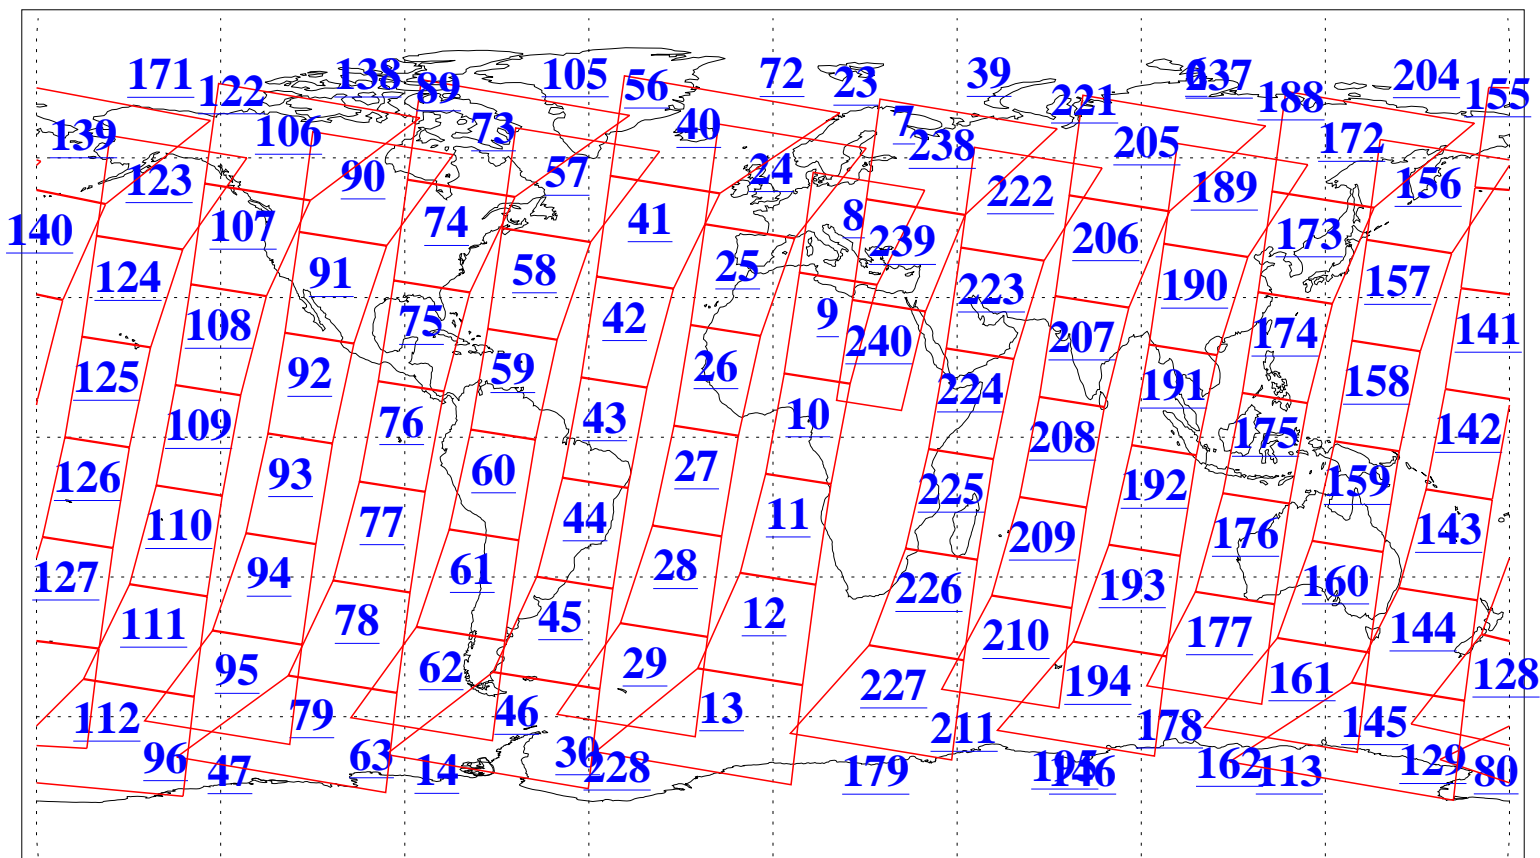

L1B Availability
AMSU Granules: 240
HSB Granules: 0
AIRS Granules: 240

19 Aug 2016
DoY 232
Aqua Day 5221
Granules: 1 to 120

Granules: 121 to 240

Legend: AMSU Available, HSB Available, AIRS Available

L1B Availability
AMSU Granules: 240
HSB Granules: 0
AIRS Granules: 240

19 Aug 2016
DoY 232
Aqua Day 5221
Ascending Granules

Descending Granules

Legend: AMSU Available, HSB Available, AIRS Available

L1B Availability
 AMSU Granules: 240
 HSB Granules: 0
 AIRS Granules: 240

19 Aug 2016
 DoY 232
 Aqua Day 5221

Northern Hemisphere Granules

Southern Hemisphere Granules

Legend: AMSU Available, HSB Available, AIRS Available