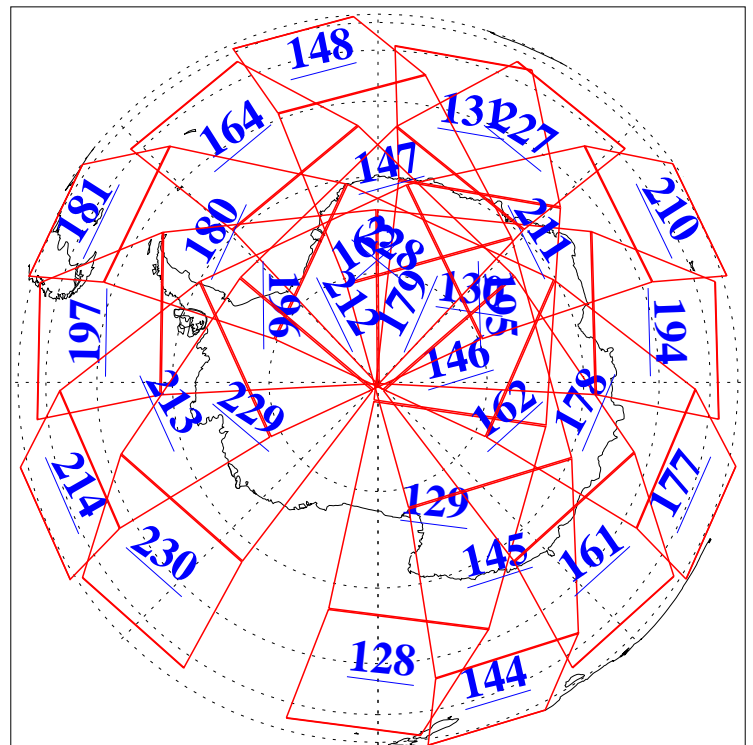

19 Aug 2016
DoY 232
Aqua Day 5221
Ascending Granules

Descending Granules

Legend: AMSU Available, HSB Available, AIRS Available

L1B Availability
 AMSU Granules: 240
 HSB Granules: 0
 AIRS Granules: 240

19 Aug 2016
 DoY 232
 Aqua Day 5221

Northern Hemisphere Granules

Southern Hemisphere Granules

Legend: AMSU Available, HSB Available, AIRS Available