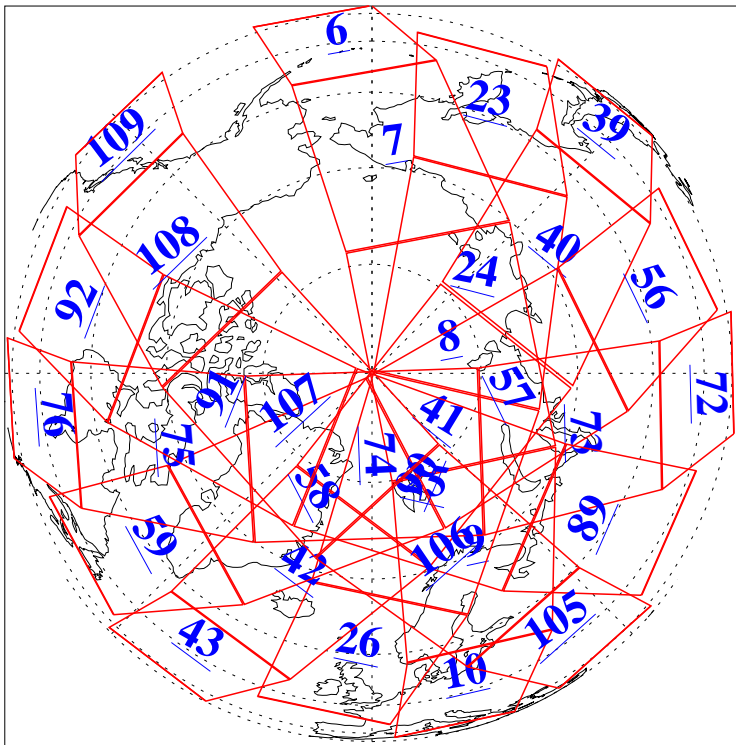

L1B Availability
AMSU Granules: 240
HSB Granules: 0
AIRS Granules: 240

17 Aug 2016
DoY 230
Aqua Day 5219
Granules: 1 to 120

Granules: 121 to 240

Legend: AMSU Available, HSB Available, AIRS Available

L1B Availability
AMSU Granules: 240
HSB Granules: 0
AIRS Granules: 240

17 Aug 2016
DoY 230
Aqua Day 5219
Ascending Granules

Descending Granules

Legend: AMSU Available, HSB Available, AIRS Available

L1B Availability
 AMSU Granules: 240
 HSB Granules: 0
 AIRS Granules: 240

17 Aug 2016
 DoY 230
 Aqua Day 5219

Northern Hemisphere Granules

Southern Hemisphere Granules

Legend: AMSU Available, HSB Available, AIRS Available