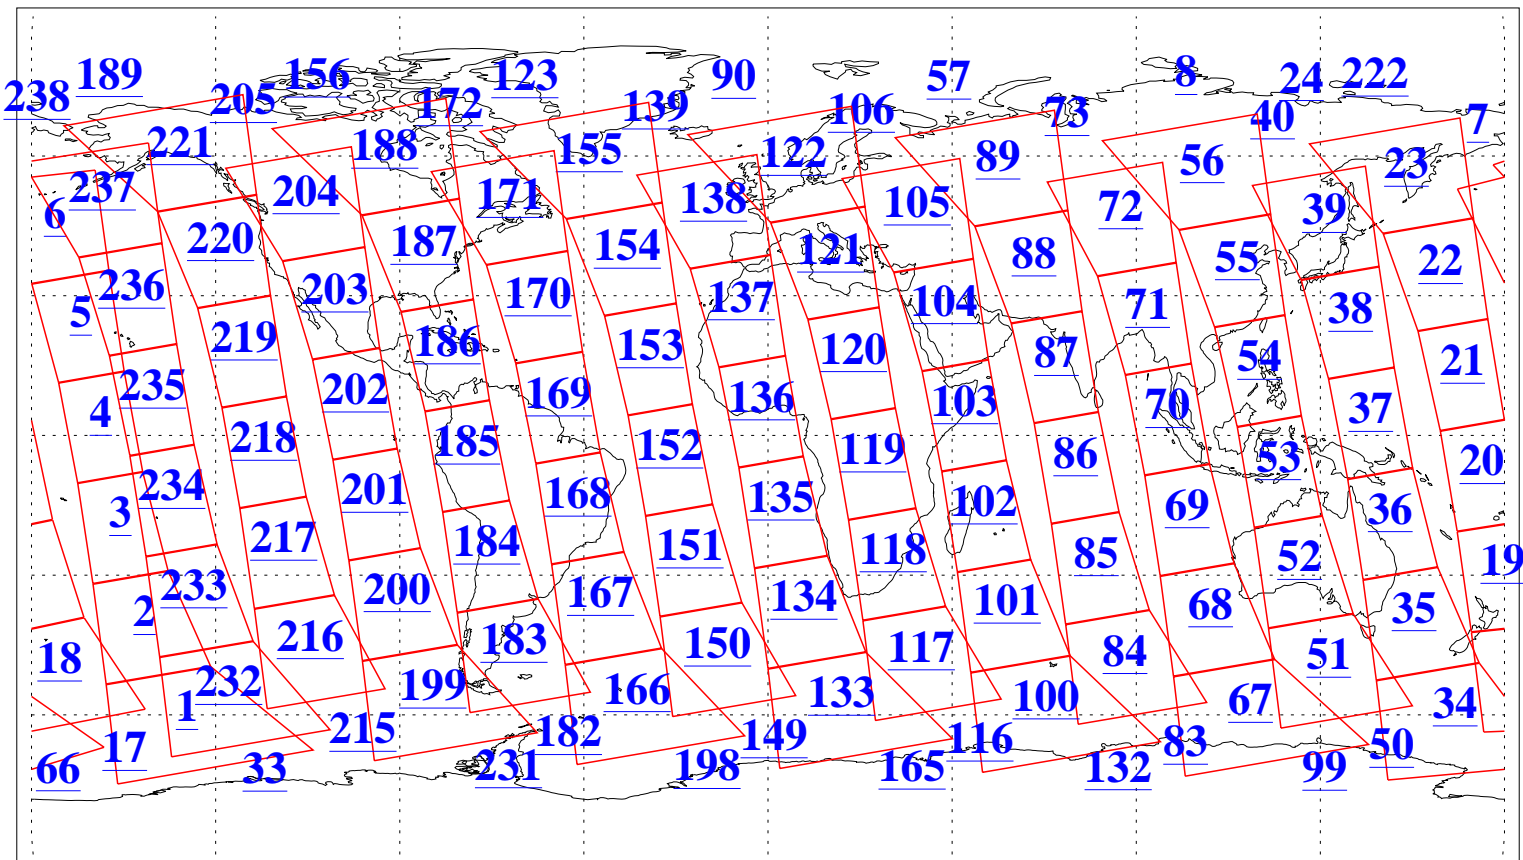

L1B Availability
AMSU Granules: 240
HSB Granules: 0
AIRS Granules: 240

17 Aug 2016
DoY 230
Aqua Day 5219
Granules: 1 to 120

Granules: 121 to 240

Legend: AMSU Available, HSB Available, AIRS Available

L1B Availability
AMSU Granules: 240
HSB Granules: 0
AIRS Granules: 240

17 Aug 2016
DoY 230
Aqua Day 5219
Ascending Granules

Descending Granules

Legend: AMSU Available, HSB Available, AIRS Available

L1B Availability
 AMSU Granules: 240
 HSB Granules: 0
 AIRS Granules: 240

17 Aug 2016
 DoY 230
 Aqua Day 5219

Northern Hemisphere Granules

Southern Hemisphere Granules

Legend: AMSU Available, HSB Available, AIRS Available