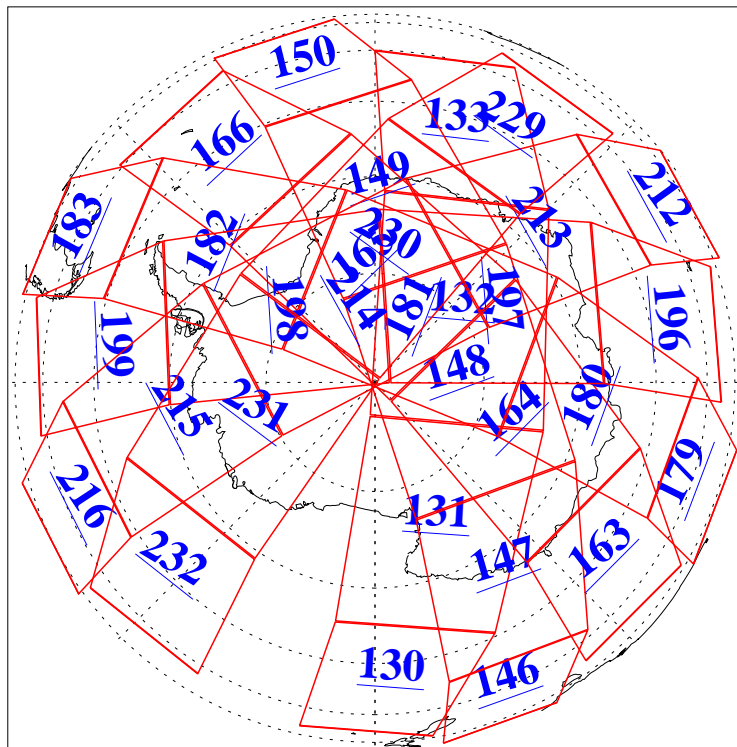

17 Aug 2016
DoY 230
Aqua Day 5219
Ascending Granules

Descending Granules

Legend: AMSU Available, HSB Available, AIRS Available

L1B Availability
 AMSU Granules: 240
 HSB Granules: 0
 AIRS Granules: 240

17 Aug 2016
 DoY 230
 Aqua Day 5219

Northern Hemisphere Granules

Southern Hemisphere Granules

Legend: AMSU Available, HSB Available, AIRS Available