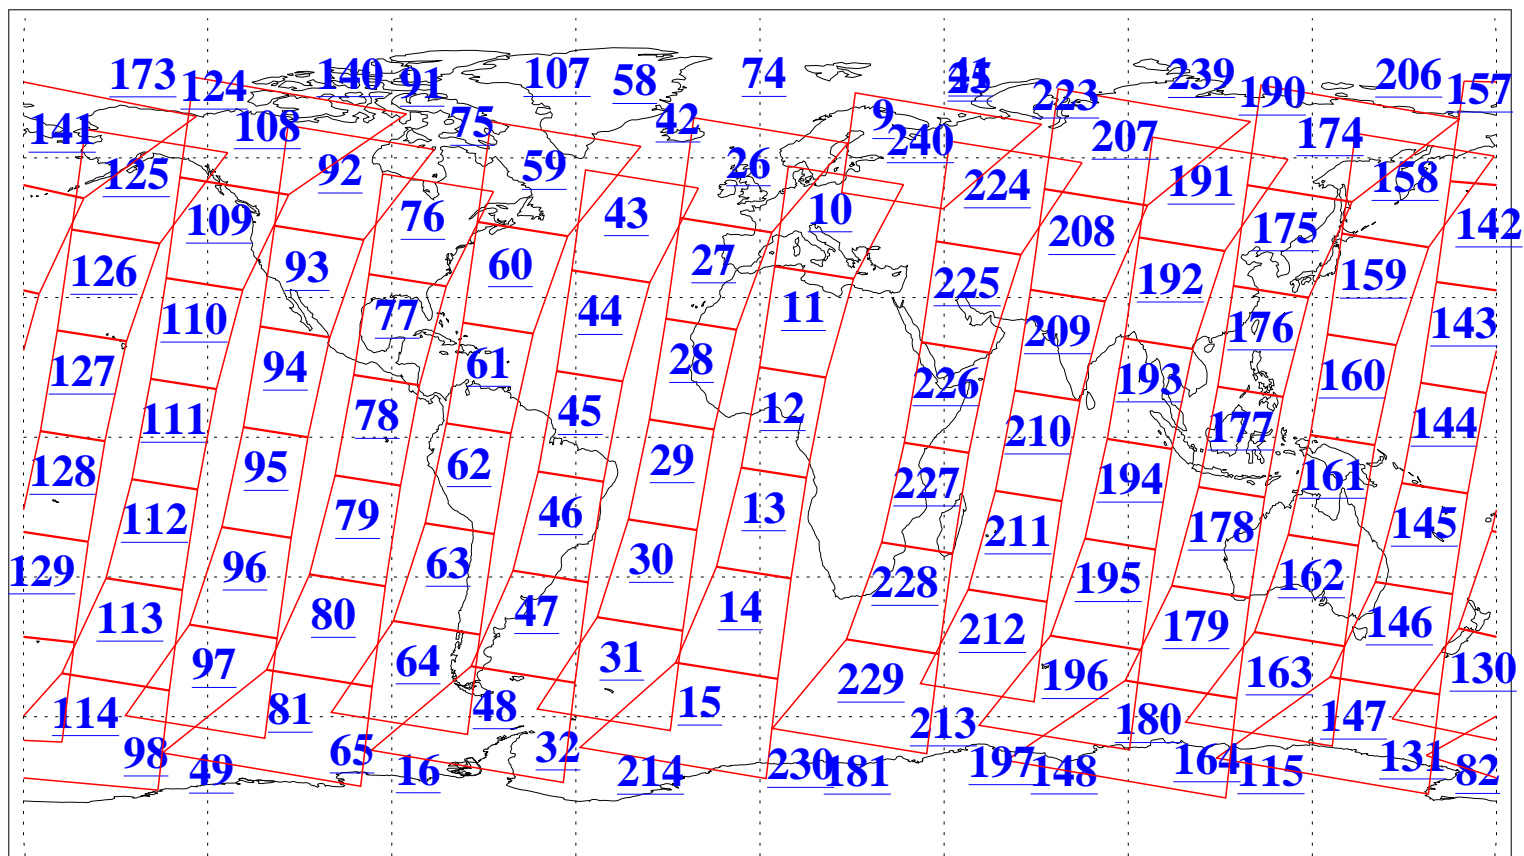

L1B Availability
AMSU Granules: 240
HSB Granules: 0
AIRS Granules: 240

17 Aug 2016
DoY 230
Aqua Day 5219
Granules: 1 to 120

Granules: 121 to 240

Legend: AMSU Available, HSB Available, AIRS Available

L1B Availability
AMSU Granules: 240
HSB Granules: 0
AIRS Granules: 240

17 Aug 2016
DoY 230
Aqua Day 5219
Ascending Granules

Descending Granules

Legend: AMSU Available, HSB Available, AIRS Available

L1B Availability
 AMSU Granules: 240
 HSB Granules: 0
 AIRS Granules: 240

17 Aug 2016
 DoY 230
 Aqua Day 5219