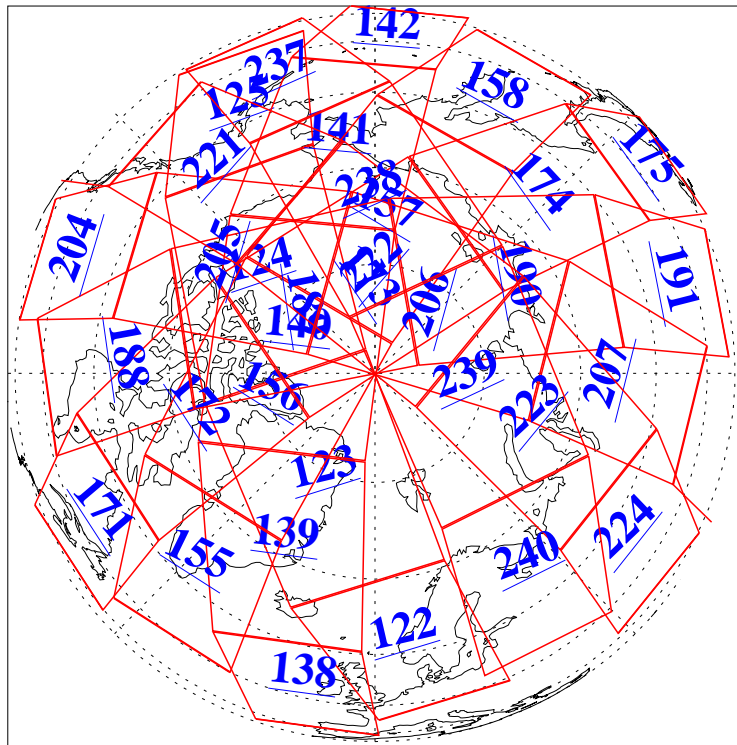

L1B Availability
AMSU Granules: 240
HSB Granules: 0
AIRS Granules: 240

17 Aug 2016
DoY 230
Aqua Day 5219
Granules: 1 to 120

Granules: 121 to 240

Legend: AMSU Available, HSB Available, AIRS Available

L1B Availability
AMSU Granules: 240
HSB Granules: 0
AIRS Granules: 240

17 Aug 2016
DoY 230
Aqua Day 5219
Ascending Granules

Descending Granules

Legend: AMSU Available, HSB Available, AIRS Available

L1B Availability
 AMSU Granules: 240
 HSB Granules: 0
 AIRS Granules: 240

17 Aug 2016
 DoY 230
 Aqua Day 5219

Northern Hemisphere Granules

Southern Hemisphere Granules

Legend: AMSU Available, HSB Available, AIRS Available