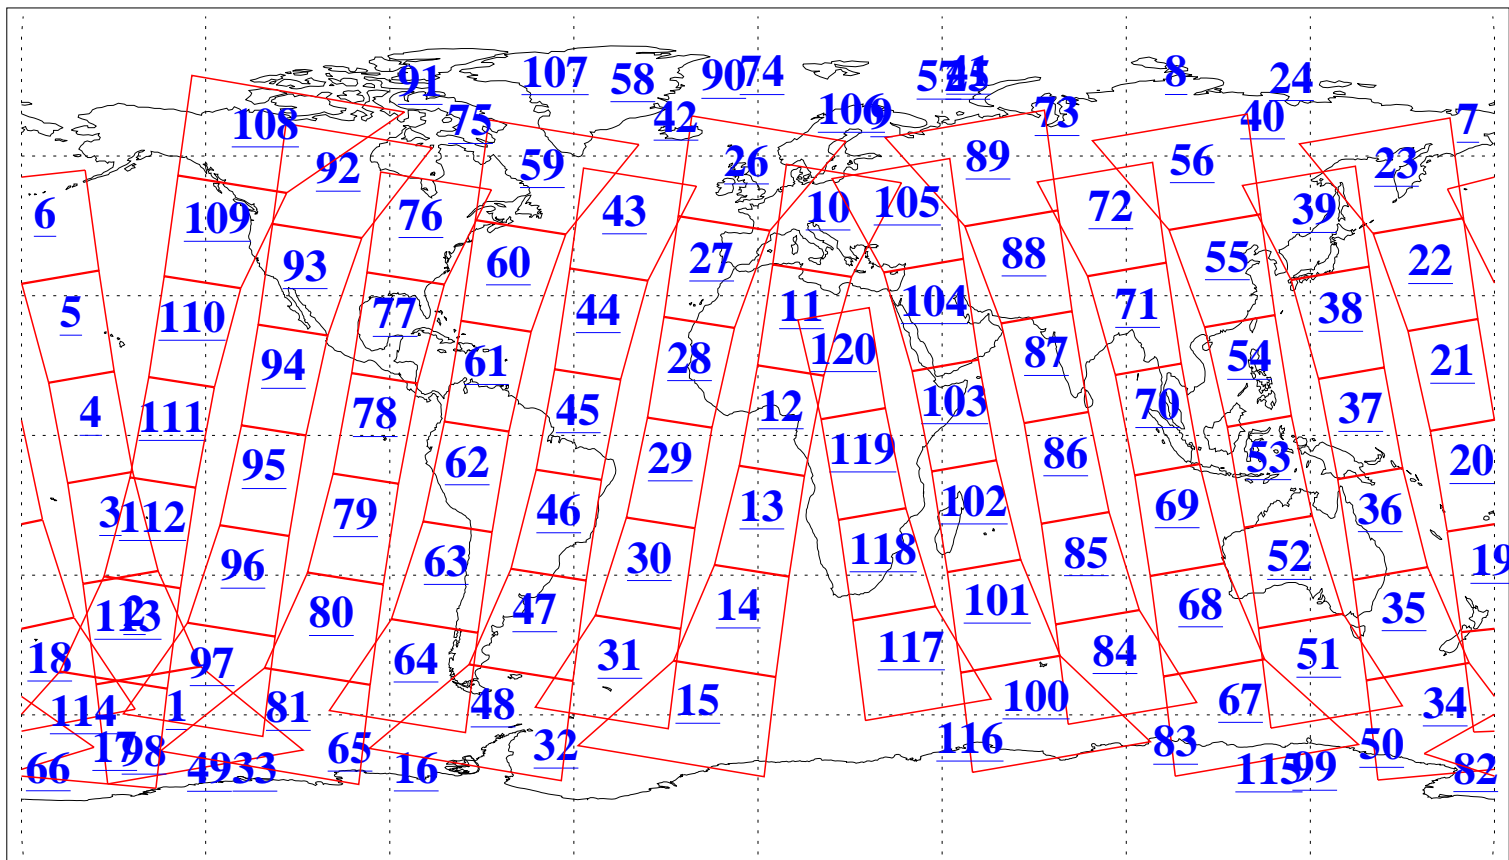

L1B Availability
AMSU Granules: 240
HSB Granules: 0
AIRS Granules: 240

17 Aug 2016
DoY 230
Aqua Day 5219
Granules: 1 to 120

Granules: 121 to 240

Legend: AMSU Available, HSB Available, AIRS Available

L1B Availability
AMSU Granules: 240
HSB Granules: 0
AIRS Granules: 240

17 Aug 2016
DoY 230
Aqua Day 5219
Ascending Granules

Descending Granules

Legend: AMSU Available, HSB Available, AIRS Available

L1B Availability
 AMSU Granules: 240
 HSB Granules: 0
 AIRS Granules: 240

17 Aug 2016
 DoY 230
 Aqua Day 5219

Northern Hemisphere Granules

Southern Hemisphere Granules

Legend: AMSU Available, HSB Available, AIRS Available