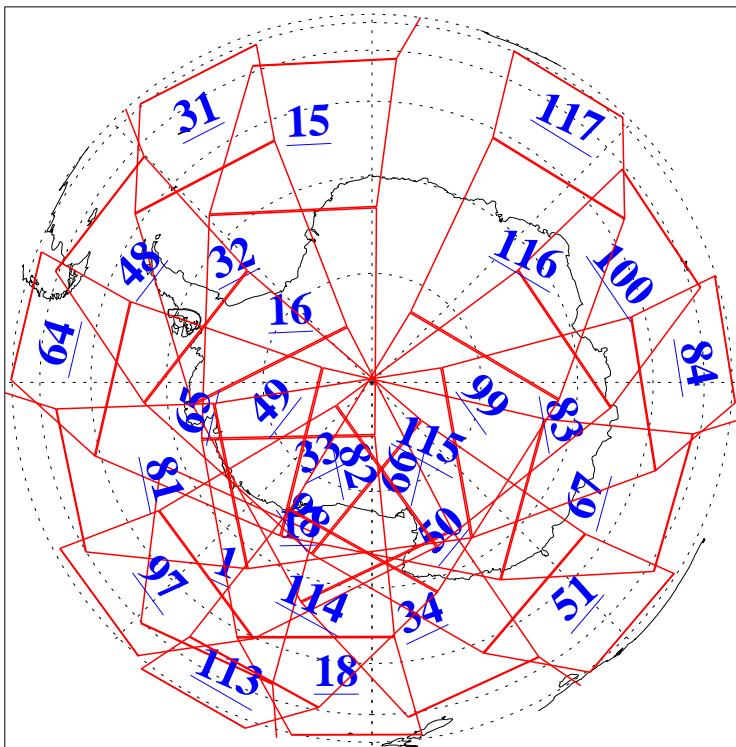

L1B Availability
AMSU Granules: 240
HSB Granules: 0
AIRS Granules: 240

17 Aug 2016
DoY 230
Aqua Day 5219
Granules: 1 to 120

Granules: 121 to 240

Legend: AMSU Available, HSB Available, AIRS Available

L1B Availability
AMSU Granules: 240
HSB Granules: 0
AIRS Granules: 240

17 Aug 2016
DoY 230
Aqua Day 5219
Ascending Granules

Descending Granules

Legend: AMSU Available, HSB Available, AIRS Available

L1B Availability
 AMSU Granules: 240
 HSB Granules: 0
 AIRS Granules: 240

17 Aug 2016
 DoY 230
 Aqua Day 5219

Northern Hemisphere Granules

Southern Hemisphere Granules

Legend: AMSU Available, HSB Available, AIRS Available