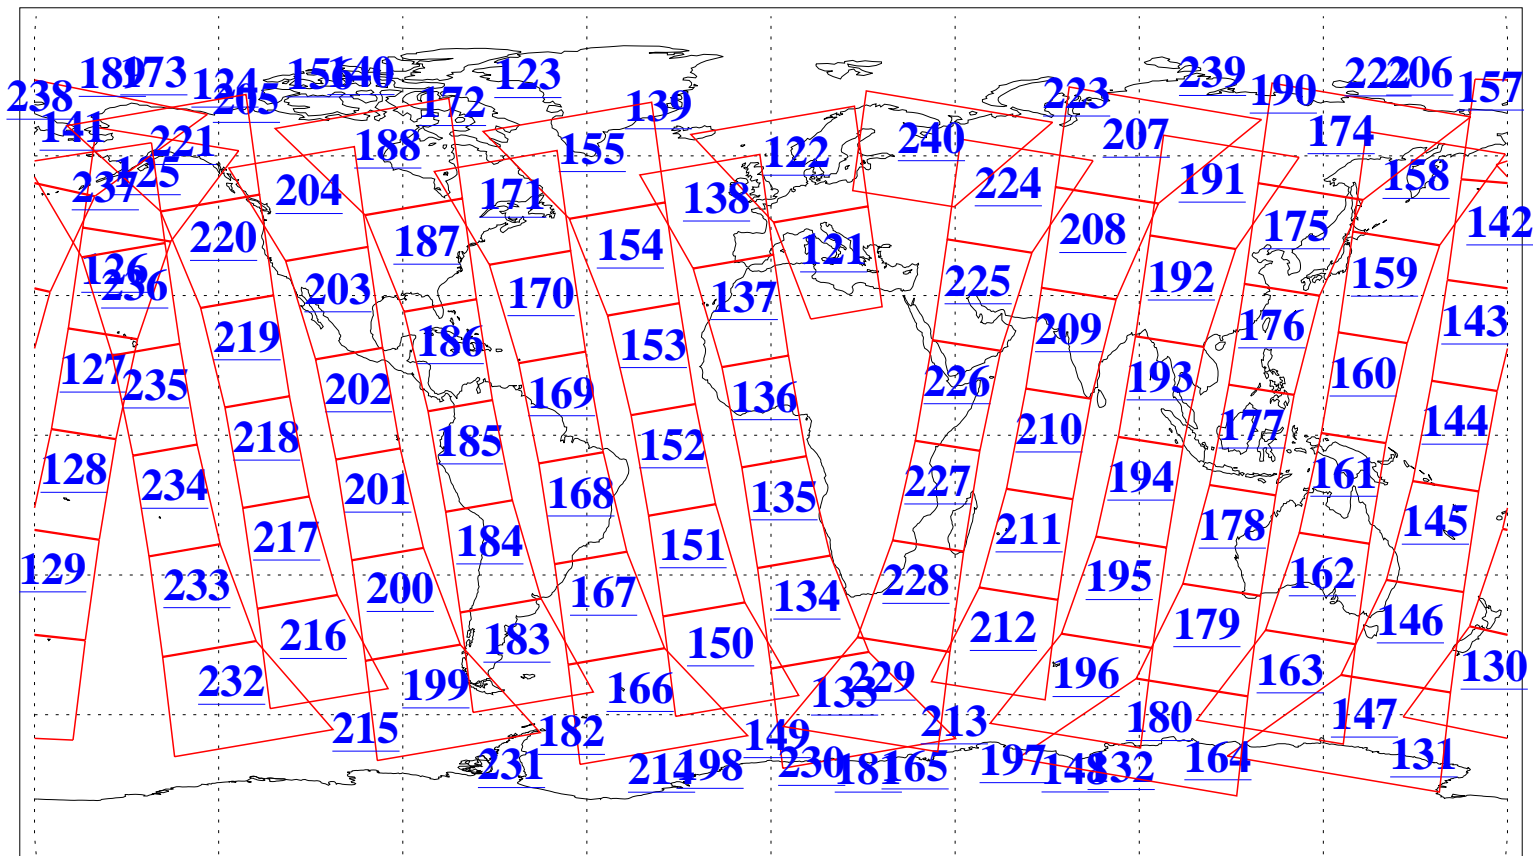

L1B Availability
AMSU Granules: 240
HSB Granules: 0
AIRS Granules: 240

17 Aug 2016
DoY 230
Aqua Day 5219
Granules: 1 to 120

Granules: 121 to 240

Legend: AMSU Available, HSB Available, AIRS Available

L1B Availability
AMSU Granules: 240
HSB Granules: 0
AIRS Granules: 240

17 Aug 2016
DoY 230
Aqua Day 5219
Ascending Granules

Descending Granules

Legend: AMSU Available, HSB Available, AIRS Available

L1B Availability
 AMSU Granules: 240
 HSB Granules: 0
 AIRS Granules: 240

17 Aug 2016
 DoY 230
 Aqua Day 5219

Northern Hemisphere Granules

Southern Hemisphere Granules

Legend: AMSU Available, HSB Available, AIRS Available