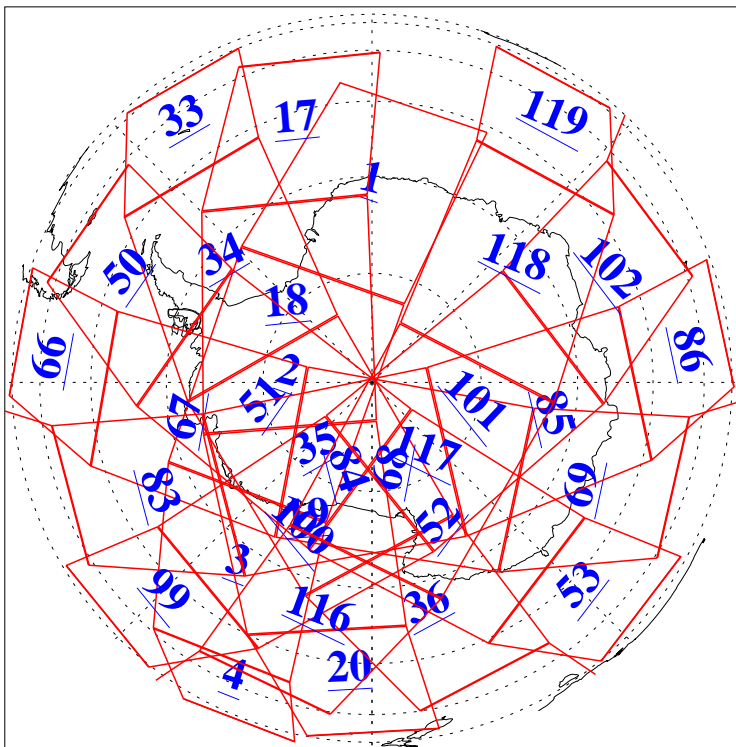

Legend: AMSU Available, HSB Available, AIRS Available