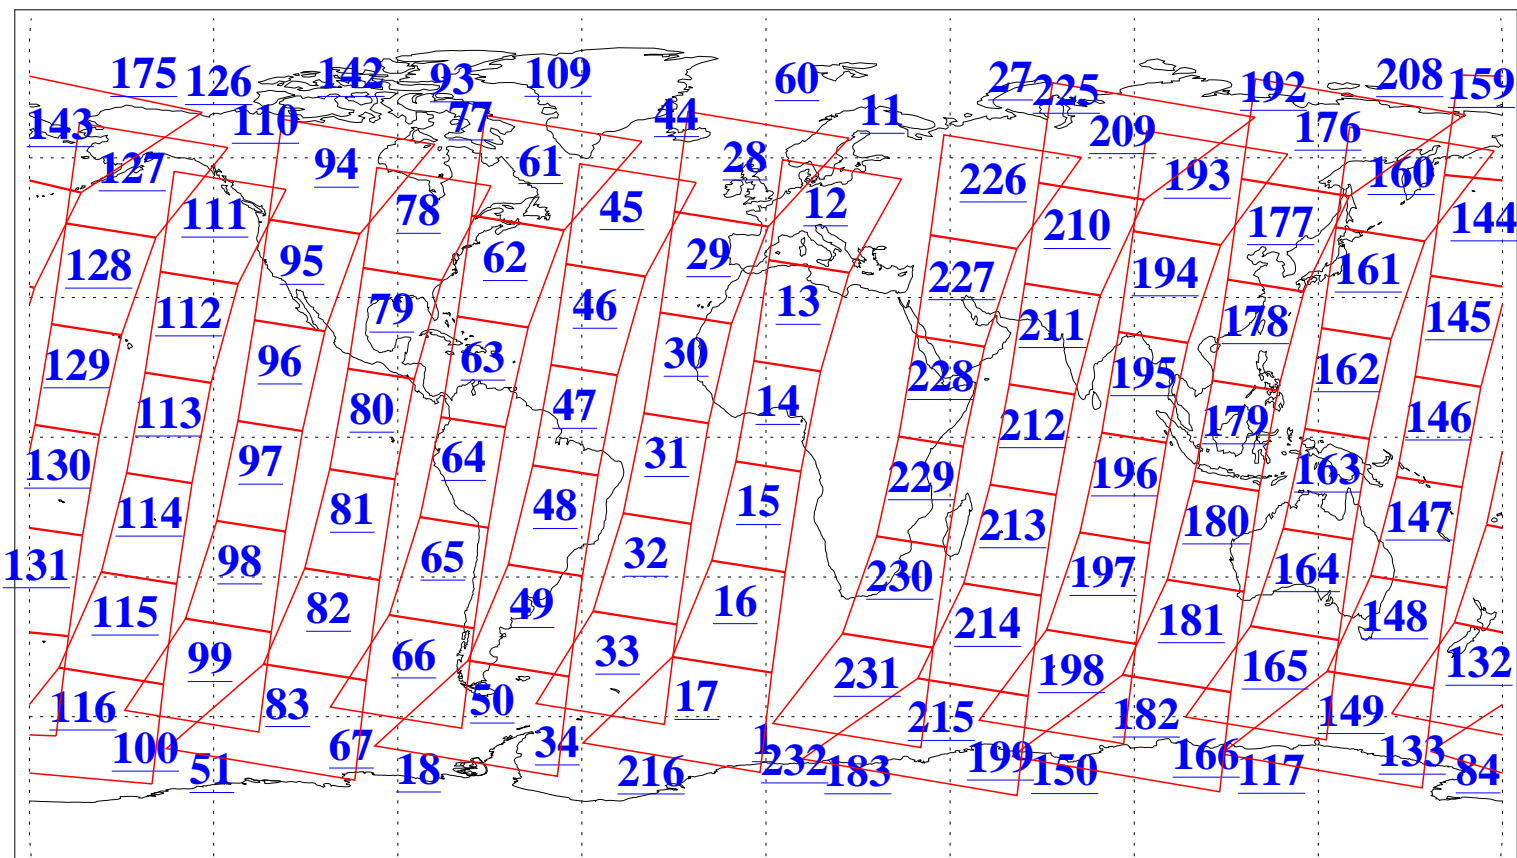

L1B Availability  
AMSU Granules: 240  
HSB Granules: 0  
AIRS Granules: 240

15 Aug 2016  
DoY 228  
Aqua Day 5217  
Granules: 1 to 120

Granules: 121 to 240

Legend: AMSU Available, HSB Available, AIRS Available

L1B Availability  
AMSU Granules: 240  
HSB Granules: 0  
AIRS Granules: 240

15 Aug 2016  
DoY 228  
Aqua Day 5217  
Ascending Granules

Descending Granules

Legend: AMSU Available, HSB Available, AIRS Available