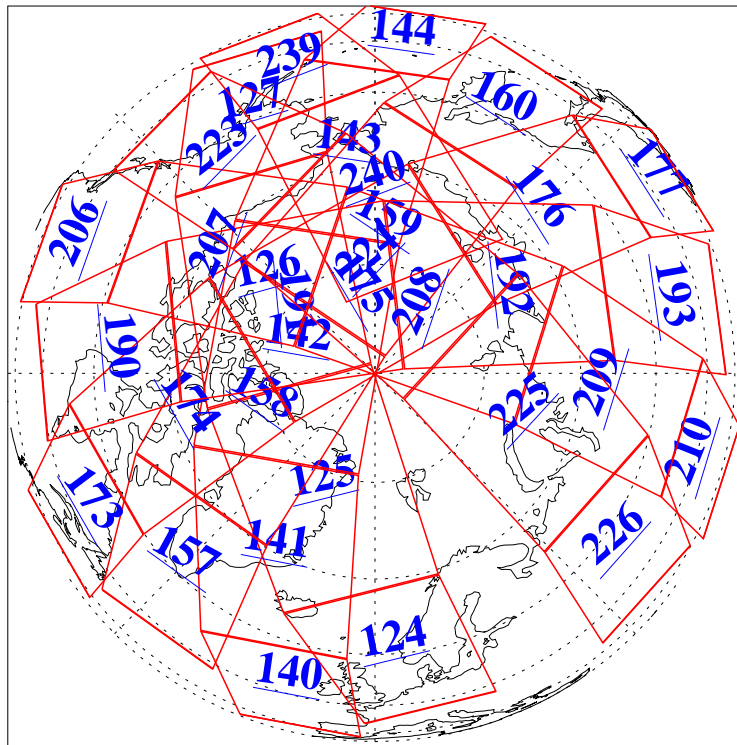

L1B Availability  
AMSU Granules: 240  
HSB Granules: 0  
AIRS Granules: 240

15 Aug 2016  
DoY 228  
Aqua Day 5217  
Granules: 1 to 120

Granules: 121 to 240

Legend: AMSU Available, HSB Available, AIRS Available

L1B Availability  
AMSU Granules: 240  
HSB Granules: 0  
AIRS Granules: 240

15 Aug 2016  
DoY 228  
Aqua Day 5217  
Ascending Granules

Descending Granules

Legend: AMSU Available, HSB Available, AIRS Available

### Northern Hemisphere Granules