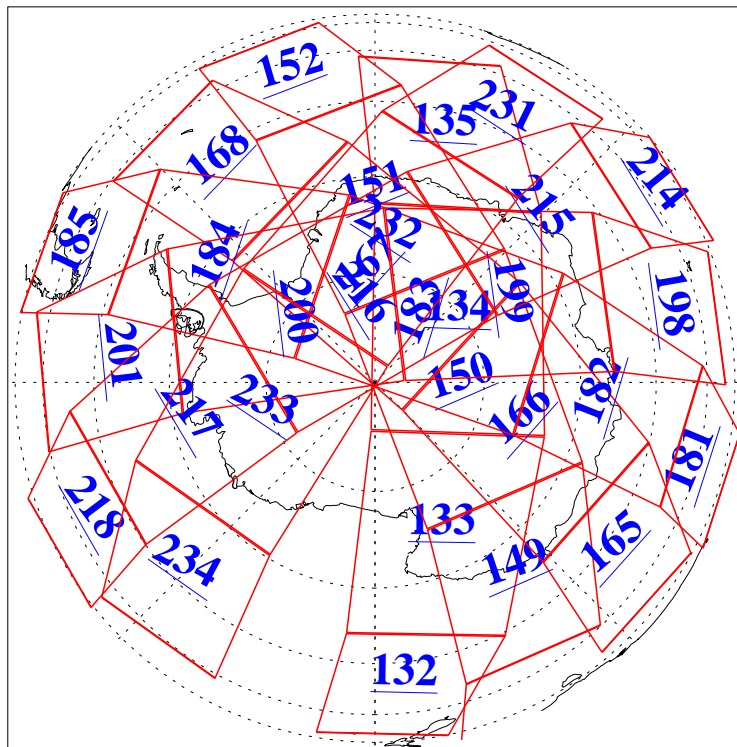

Legend: AMSU Available, HSB Available, AIRS Available