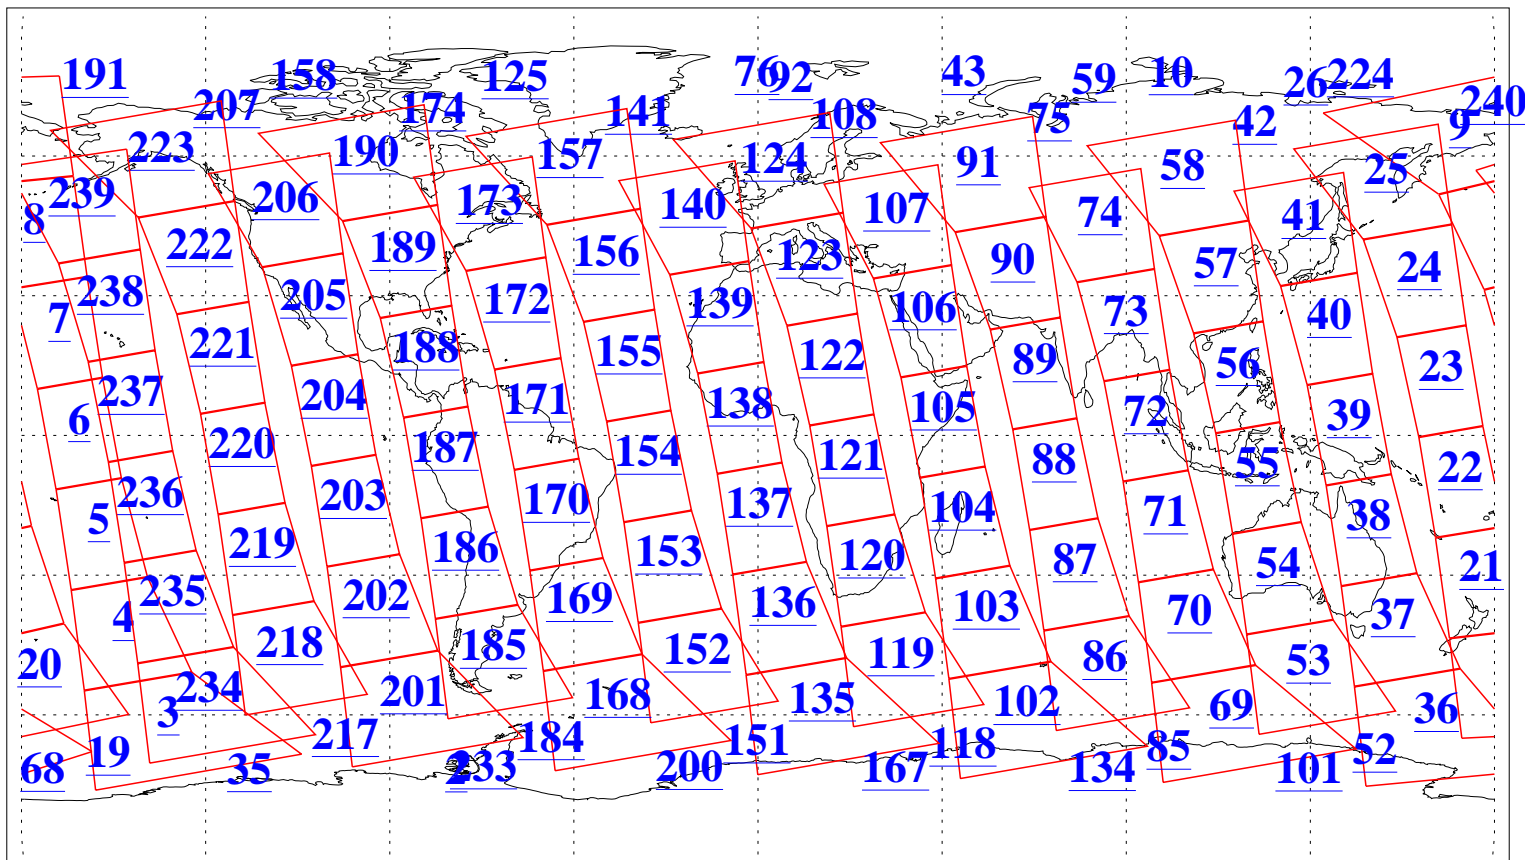

L1B Availability  
AMSU Granules: 240  
HSB Granules: 0  
AIRS Granules: 240

15 Aug 2016  
DoY 228  
Aqua Day 5217  
Granules: 1 to 120

Granules: 121 to 240

Legend: AMSU Available, HSB Available, AIRS Available

L1B Availability  
AMSU Granules: 240  
HSB Granules: 0  
AIRS Granules: 240

15 Aug 2016  
DoY 228  
Aqua Day 5217  
Ascending Granules

Descending Granules

Legend: AMSU Available, HSB Available, AIRS Available