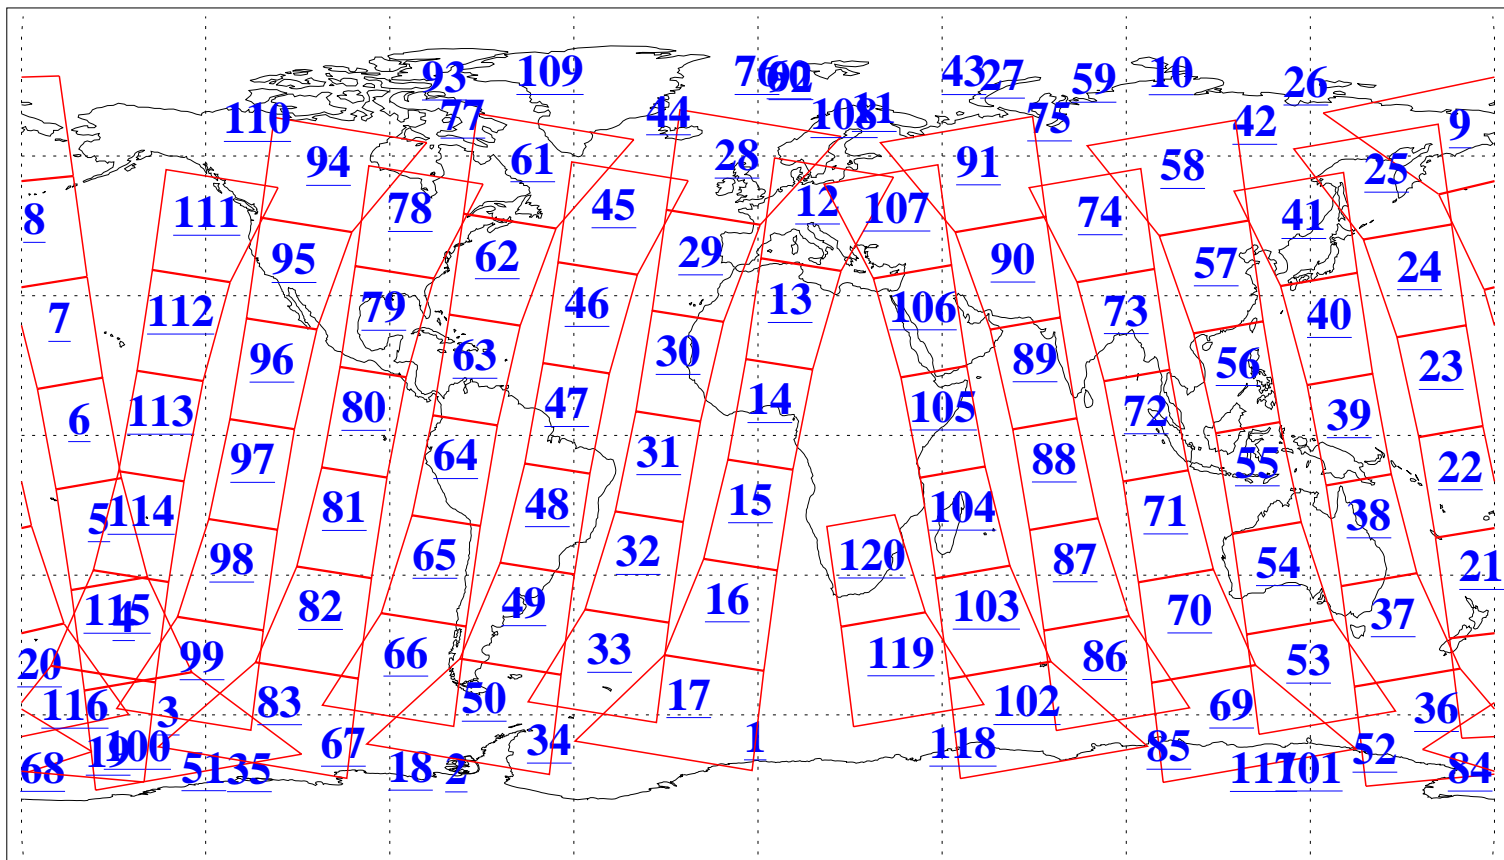

L1B Availability  
AMSU Granules: 240  
HSB Granules: 0  
AIRS Granules: 240

15 Aug 2016  
DoY 228  
Aqua Day 5217  
Granules: 1 to 120

Granules: 121 to 240

Legend: AMSU Available, HSB Available, AIRS Available

L1B Availability  
AMSU Granules: 240  
HSB Granules: 0  
AIRS Granules: 240

15 Aug 2016  
DoY 228  
Aqua Day 5217  
Ascending Granules

Descending Granules

Legend: AMSU Available, HSB Available, AIRS Available