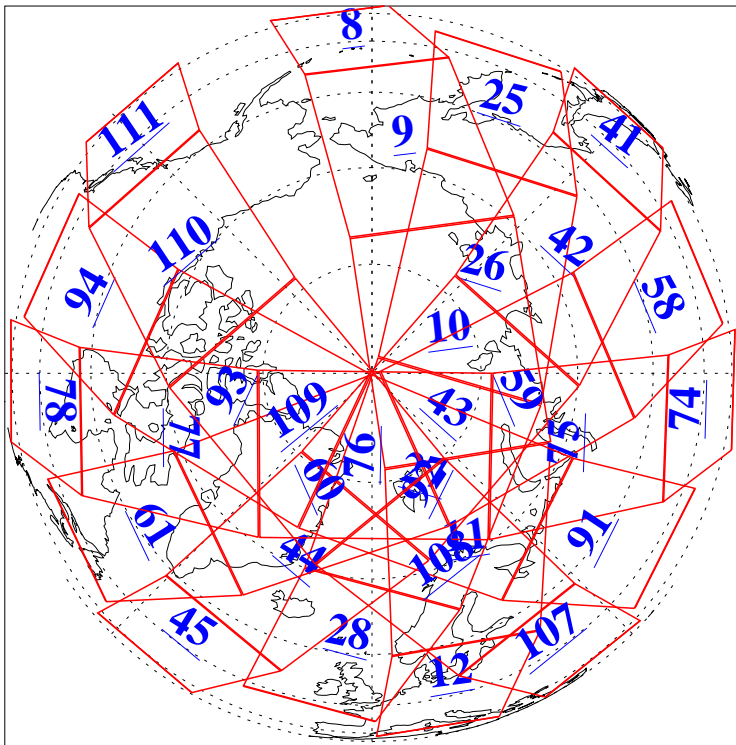

L1B Availability  
AMSU Granules: 240  
HSB Granules: 0  
AIRS Granules: 240

15 Aug 2016  
DoY 228  
Aqua Day 5217  
Granules: 1 to 120

Granules: 121 to 240

Legend: AMSU Available, HSB Available, AIRS Available

L1B Availability  
AMSU Granules: 240  
HSB Granules: 0  
AIRS Granules: 240

15 Aug 2016  
DoY 228  
Aqua Day 5217  
Ascending Granules

Descending Granules

Legend: AMSU Available, HSB Available, AIRS Available

### Northern Hemisphere Granules