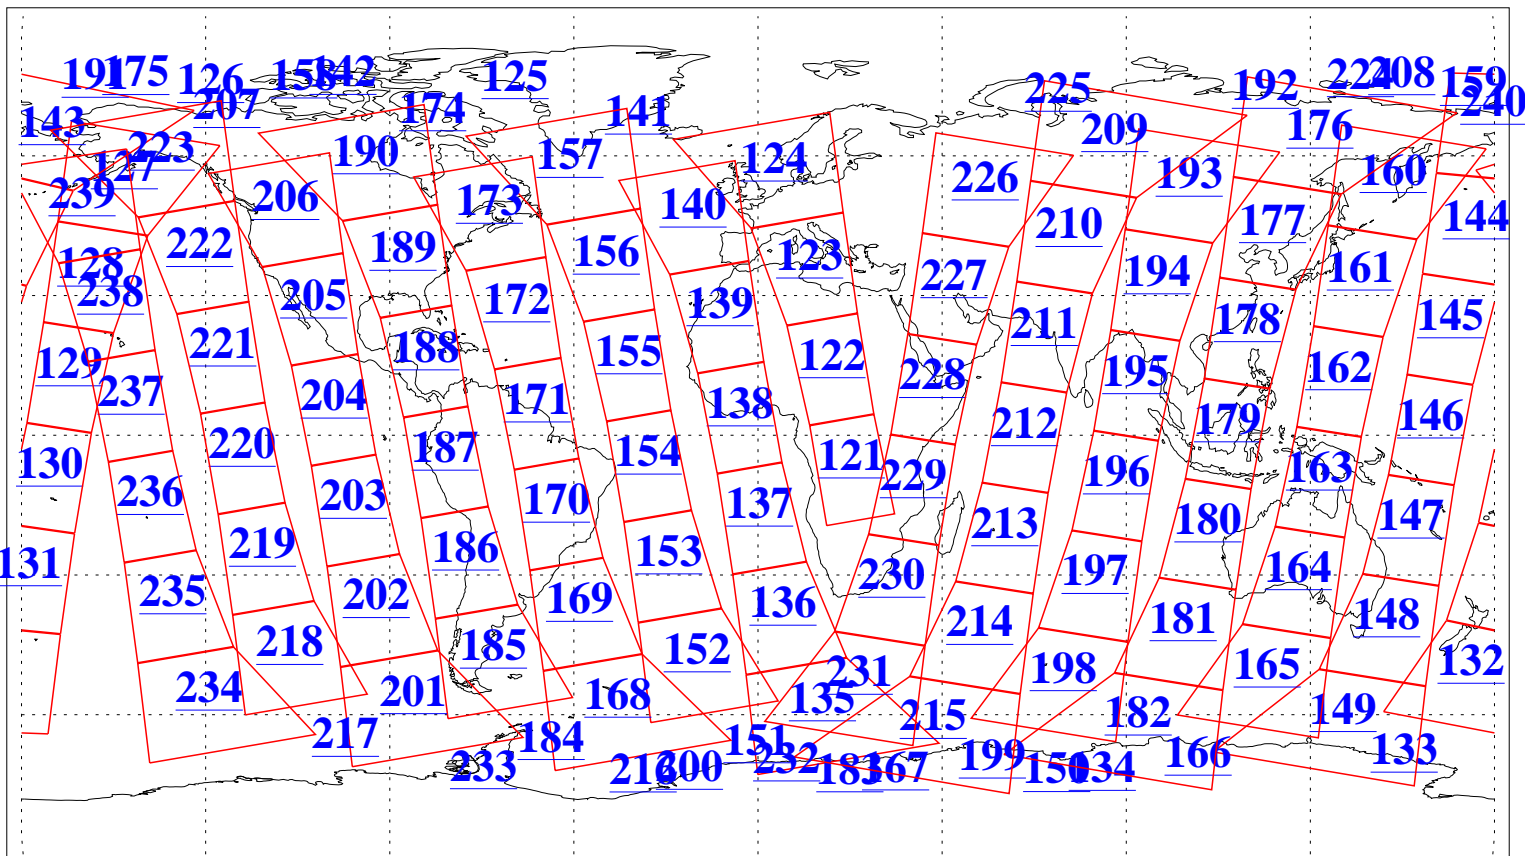

L1B Availability  
AMSU Granules: 240  
HSB Granules: 0  
AIRS Granules: 240

15 Aug 2016  
DoY 228  
Aqua Day 5217  
Granules: 1 to 120

Granules: 121 to 240

Legend: AMSU Available, HSB Available, AIRS Available

L1B Availability  
AMSU Granules: 240  
HSB Granules: 0  
AIRS Granules: 240

15 Aug 2016  
DoY 228  
Aqua Day 5217  
Ascending Granules

Descending Granules

Legend: AMSU Available, HSB Available, AIRS Available