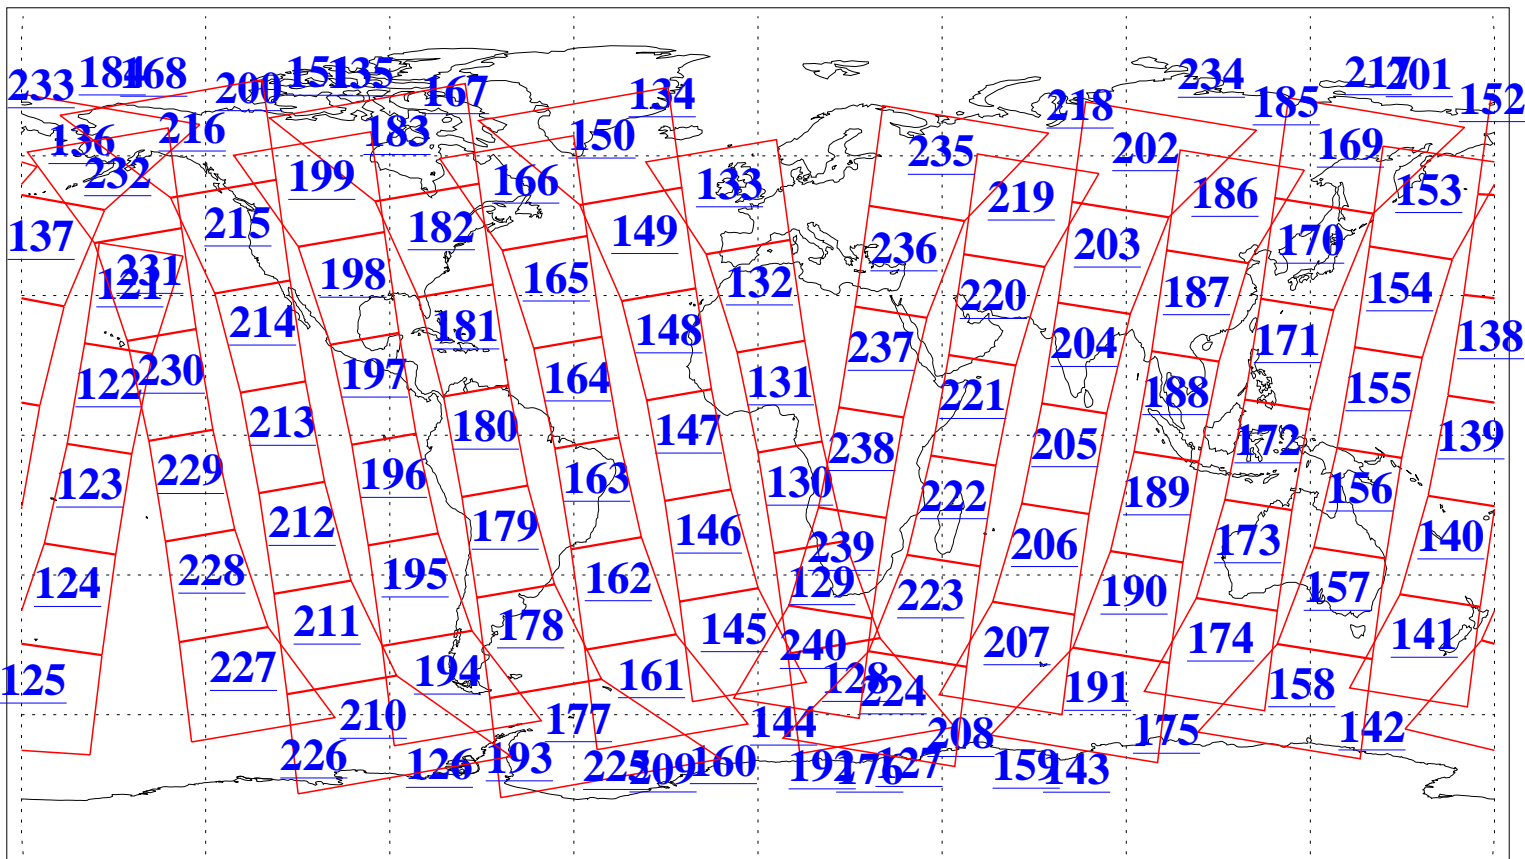

L1B Availability
AMSU Granules: 240
HSB Granules: 0
AIRS Granules: 240

14 Aug 2016
DoY 227
Aqua Day 5216
Granules: 1 to 120

Granules: 121 to 240

Legend: AMSU Available, HSB Available, AIRS Available

L1B Availability
AMSU Granules: 240
HSB Granules: 0
AIRS Granules: 240

14 Aug 2016
DoY 227
Aqua Day 5216
Ascending Granules

Descending Granules

Legend: AMSU Available, HSB Available, AIRS Available

L1B Availability
 AMSU Granules: 240
 HSB Granules: 0
 AIRS Granules: 240

14 Aug 2016
 DoY 227
 Aqua Day 5216

Northern Hemisphere Granules

Southern Hemisphere Granules

Legend: AMSU Available, HSB Available, AIRS Available