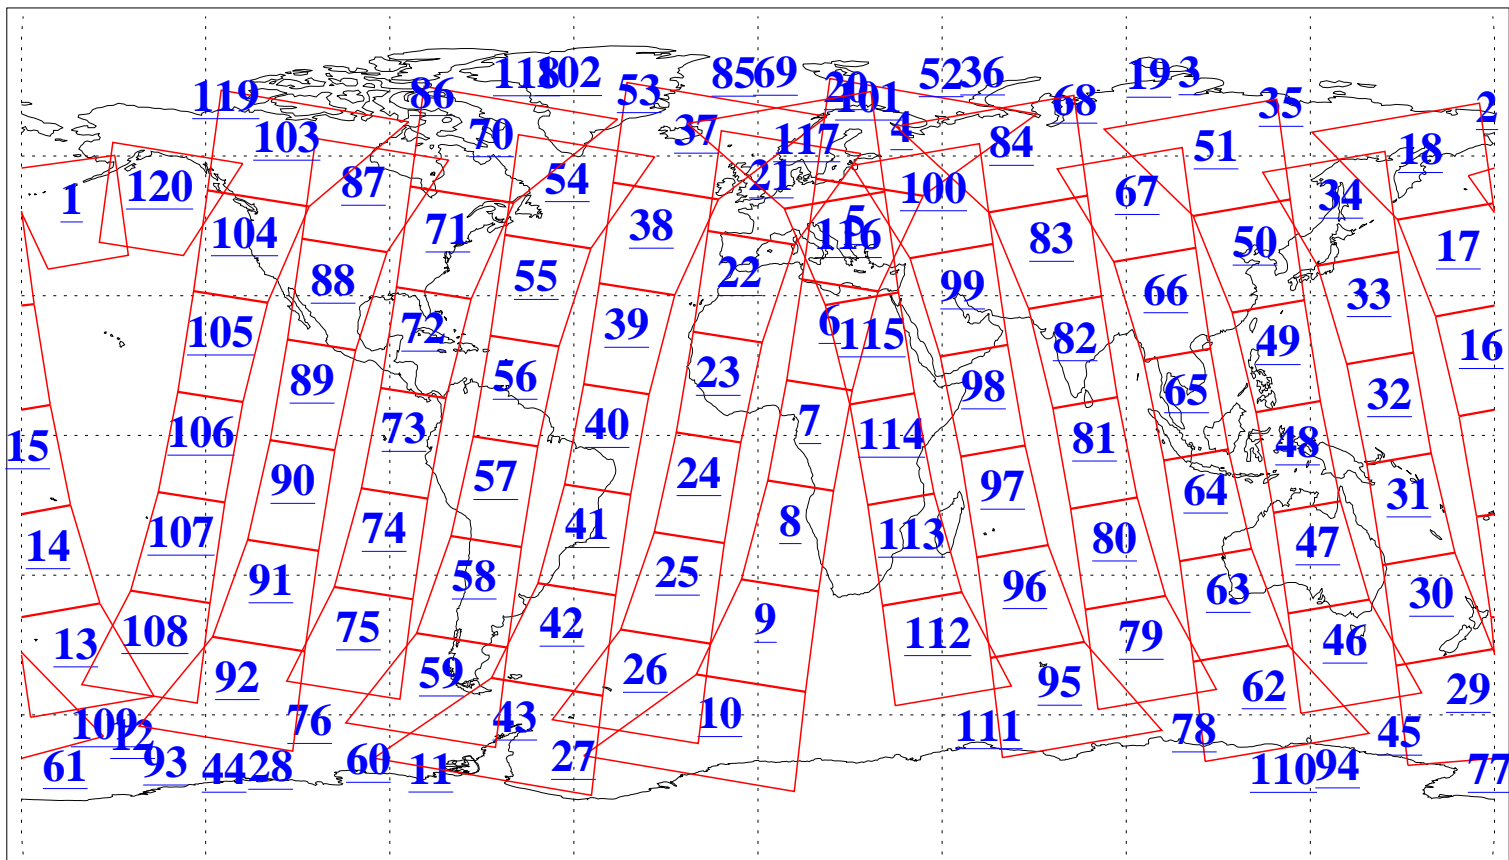

L1B Availability
AMSU Granules: 240
HSB Granules: 0
AIRS Granules: 240

14 Aug 2016
DoY 227
Aqua Day 5216
Granules: 1 to 120

Granules: 121 to 240

Legend: AMSU Available, HSB Available, AIRS Available

L1B Availability
AMSU Granules: 240
HSB Granules: 0
AIRS Granules: 240

14 Aug 2016
DoY 227
Aqua Day 5216
Ascending Granules

Descending Granules

Legend: AMSU Available, HSB Available, AIRS Available

L1B Availability
 AMSU Granules: 240
 HSB Granules: 0
 AIRS Granules: 240

14 Aug 2016
 DoY 227
 Aqua Day 5216

Northern Hemisphere Granules

Southern Hemisphere Granules

Legend: AMSU Available, HSB Available, AIRS Available