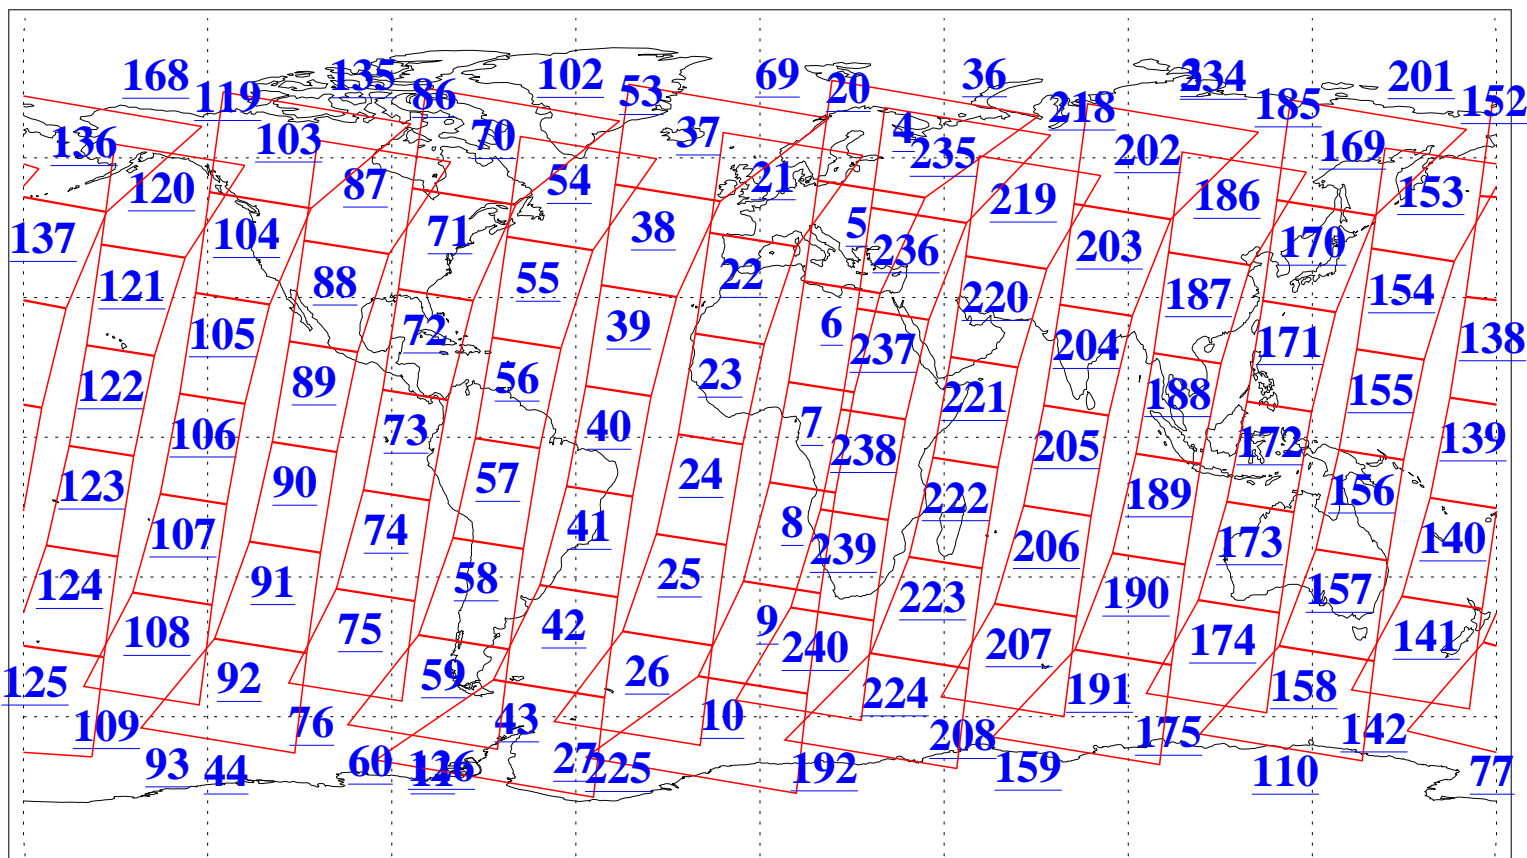

L1B Availability
AMSU Granules: 240
HSB Granules: 0
AIRS Granules: 240

14 Aug 2016
DoY 227
Aqua Day 5216
Granules: 1 to 120

Granules: 121 to 240

Legend: AMSU Available, HSB Available, AIRS Available

L1B Availability
AMSU Granules: 240
HSB Granules: 0
AIRS Granules: 240

14 Aug 2016
DoY 227
Aqua Day 5216
Ascending Granules

Descending Granules

Legend: AMSU Available, HSB Available, AIRS Available

L1B Availability
 AMSU Granules: 240
 HSB Granules: 0
 AIRS Granules: 240

14 Aug 2016
 DoY 227
 Aqua Day 5216

Northern Hemisphere Granules

Southern Hemisphere Granules

Legend: AMSU Available, HSB Available, AIRS Available