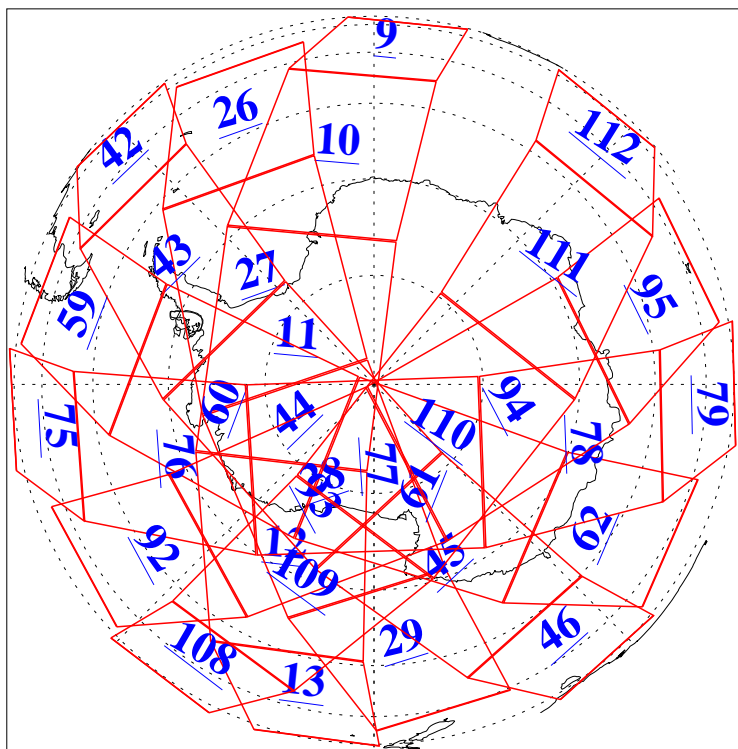

L1B Availability
AMSU Granules: 240
HSB Granules: 0
AIRS Granules: 240

14 Aug 2016
DoY 227
Aqua Day 5216
Granules: 1 to 120

Granules: 121 to 240

Legend: AMSU Available, HSB Available, AIRS Available

L1B Availability
AMSU Granules: 240
HSB Granules: 0
AIRS Granules: 240

14 Aug 2016
DoY 227
Aqua Day 5216
Ascending Granules

Descending Granules

Legend: AMSU Available, HSB Available, AIRS Available

L1B Availability
 AMSU Granules: 240
 HSB Granules: 0
 AIRS Granules: 240

14 Aug 2016
 DoY 227
 Aqua Day 5216

Northern Hemisphere Granules

Southern Hemisphere Granules

Legend: AMSU Available, HSB Available, AIRS Available