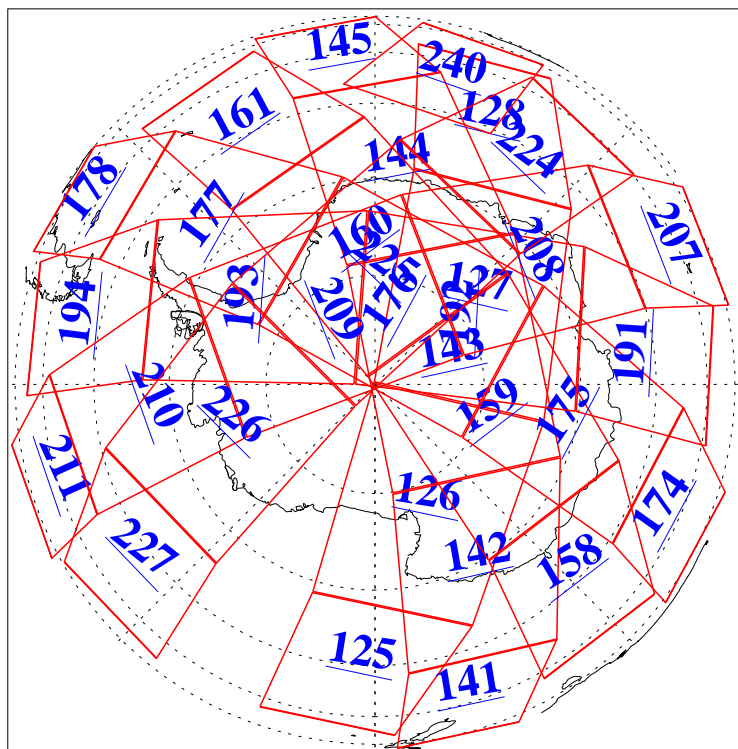

L1B Availability
AMSU Granules: 240
HSB Granules: 0
AIRS Granules: 240

14 Aug 2016
DoY 227
Aqua Day 5216
Granules: 1 to 120

Granules: 121 to 240

Legend: AMSU Available, HSB Available, AIRS Available

L1B Availability
AMSU Granules: 240
HSB Granules: 0
AIRS Granules: 240

14 Aug 2016
DoY 227
Aqua Day 5216
Ascending Granules

Descending Granules

Legend: AMSU Available, HSB Available, AIRS Available

L1B Availability
 AMSU Granules: 240
 HSB Granules: 0
 AIRS Granules: 240

14 Aug 2016
 DoY 227
 Aqua Day 5216

Northern Hemisphere Granules

Southern Hemisphere Granules

Legend: AMSU Available, HSB Available, AIRS Available