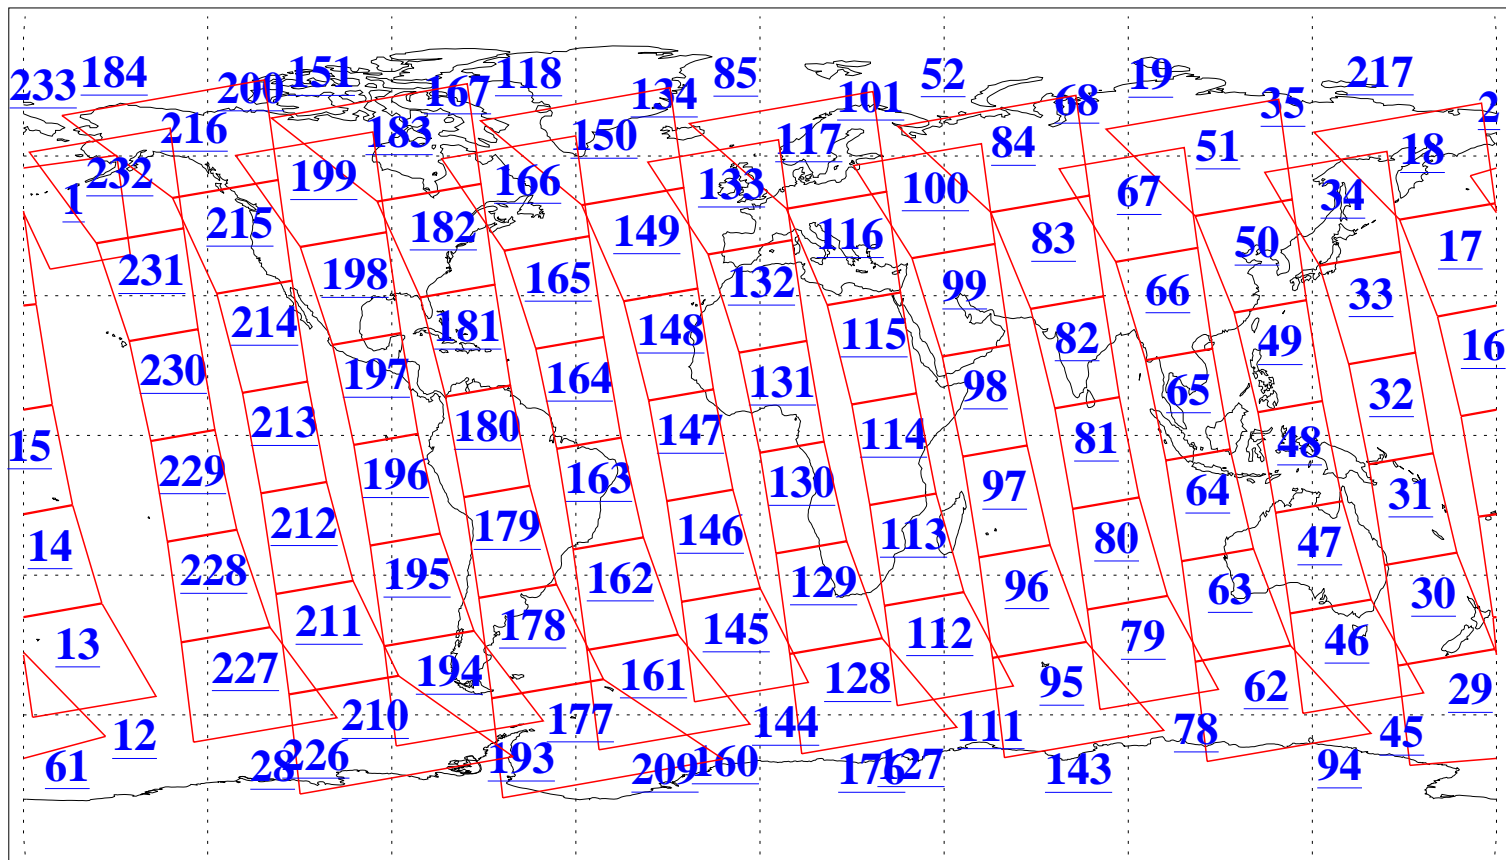

L1B Availability
AMSU Granules: 240
HSB Granules: 0
AIRS Granules: 240

14 Aug 2016
DoY 227
Aqua Day 5216
Granules: 1 to 120

Granules: 121 to 240

Legend: AMSU Available, HSB Available, AIRS Available

L1B Availability
AMSU Granules: 240
HSB Granules: 0
AIRS Granules: 240

14 Aug 2016
DoY 227
Aqua Day 5216
Ascending Granules

Descending Granules

Legend: AMSU Available, HSB Available, AIRS Available

L1B Availability
 AMSU Granules: 240
 HSB Granules: 0
 AIRS Granules: 240

14 Aug 2016
 DoY 227
 Aqua Day 5216

Northern Hemisphere Granules

Southern Hemisphere Granules

Legend: AMSU Available, HSB Available, AIRS Available