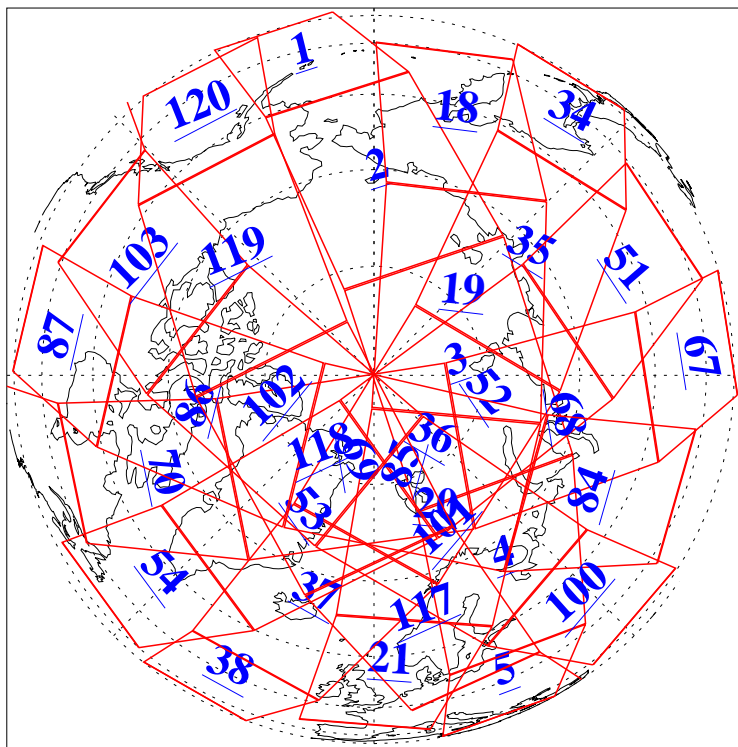

L1B Availability
AMSU Granules: 240
HSB Granules: 0
AIRS Granules: 240

14 Aug 2016
DoY 227
Aqua Day 5216
Granules: 1 to 120

Granules: 121 to 240

Legend: AMSU Available, HSB Available, AIRS Available

L1B Availability
AMSU Granules: 240
HSB Granules: 0
AIRS Granules: 240

14 Aug 2016
DoY 227
Aqua Day 5216
Ascending Granules

Descending Granules

Legend: AMSU Available, HSB Available, AIRS Available

L1B Availability
 AMSU Granules: 240
 HSB Granules: 0
 AIRS Granules: 240

14 Aug 2016
 DoY 227
 Aqua Day 5216

Northern Hemisphere Granules

Southern Hemisphere Granules

Legend: AMSU Available, HSB Available, AIRS Available