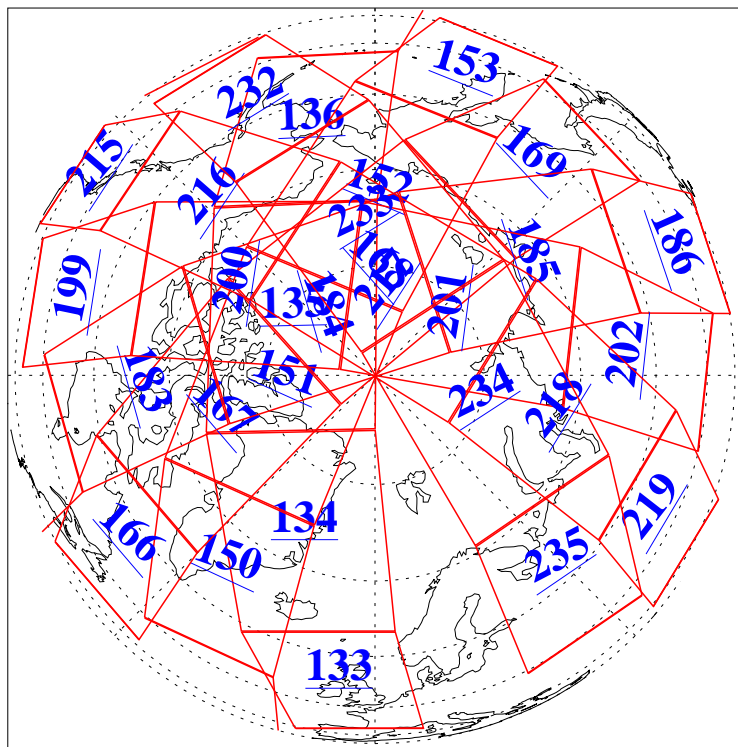

L1B Availability
AMSU Granules: 240
HSB Granules: 0
AIRS Granules: 240

14 Aug 2016
DoY 227
Aqua Day 5216
Granules: 1 to 120

Granules: 121 to 240

Legend: AMSU Available, HSB Available, AIRS Available

L1B Availability
AMSU Granules: 240
HSB Granules: 0
AIRS Granules: 240

14 Aug 2016
DoY 227
Aqua Day 5216
Ascending Granules

Descending Granules

Legend: AMSU Available, HSB Available, AIRS Available

L1B Availability
 AMSU Granules: 240
 HSB Granules: 0
 AIRS Granules: 240

14 Aug 2016
 DoY 227
 Aqua Day 5216

Northern Hemisphere Granules

Southern Hemisphere Granules

Legend: AMSU Available, HSB Available, AIRS Available