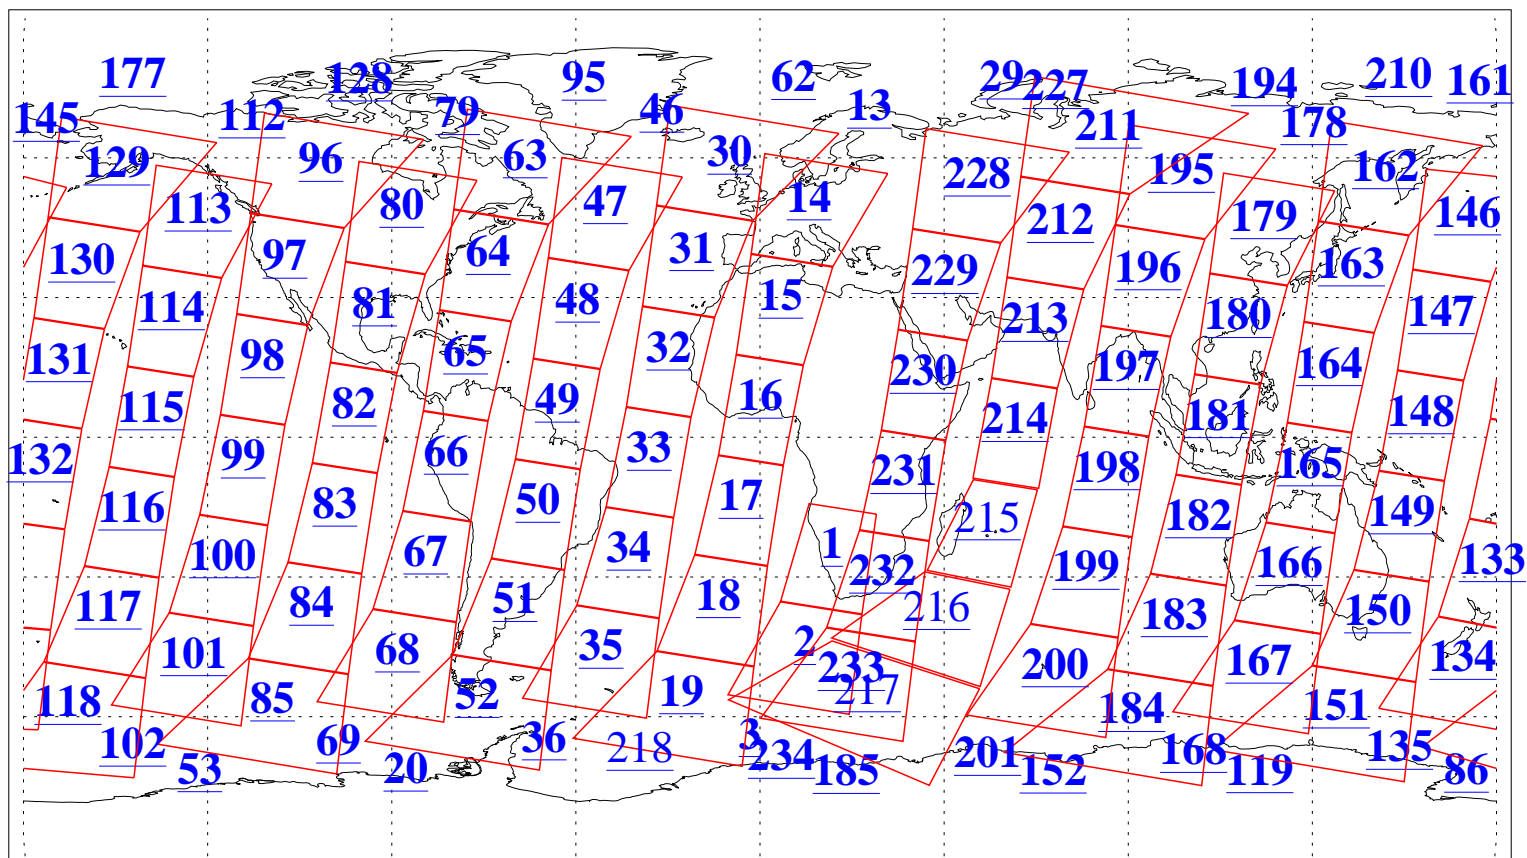

L1B Availability
AMSU Granules: 240
HSB Granules: 0
AIRS Granules: 235

13 Aug 2016
DoY 226
Aqua Day 5215
Granules: 1 to 120

Granules: 121 to 240

Legend: AMSU Available, HSB Available, AIRS Available

L1B Availability
AMSU Granules: 240
HSB Granules: 0
AIRS Granules: 235

13 Aug 2016
DoY 226
Aqua Day 5215
Ascending Granules

Descending Granules

Legend: AMSU Available, HSB Available, AIRS Available

L1B Availability
 AMSU Granules: 240
 HSB Granules: 0
 AIRS Granules: 235

13 Aug 2016
 DoY 226
 Aqua Day 5215

Northern Hemisphere Granules

Southern Hemisphere Granules

Legend: AMSU Available, HSB Available, AIRS Available