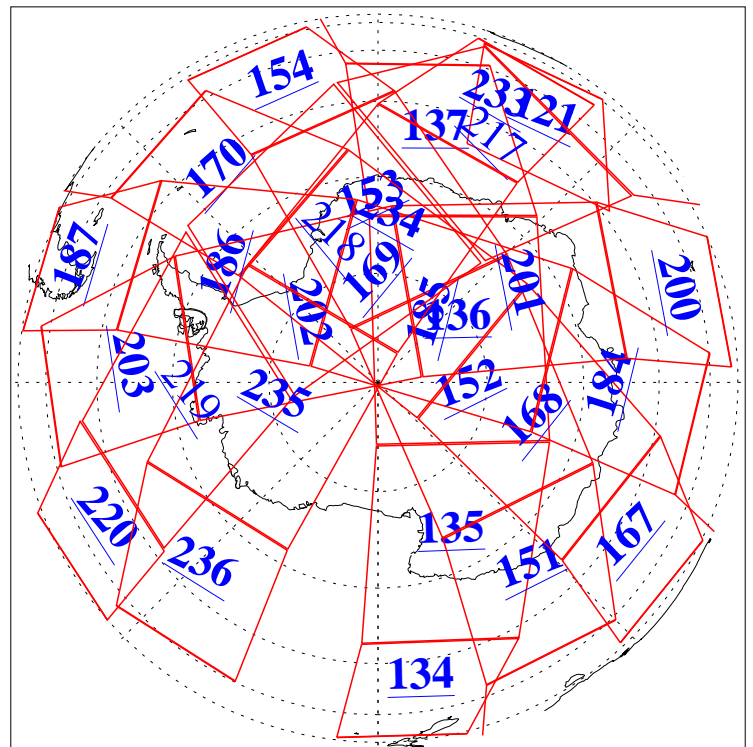

L1B Availability
AMSU Granules: 240
HSB Granules: 0
AIRS Granules: 235

13 Aug 2016
DoY 226
Aqua Day 5215
Granules: 1 to 120

Granules: 121 to 240

Legend: AMSU Available, HSB Available, AIRS Available

L1B Availability
AMSU Granules: 240
HSB Granules: 0
AIRS Granules: 235

13 Aug 2016
DoY 226
Aqua Day 5215
Ascending Granules

Descending Granules

Legend: AMSU Available, HSB Available, AIRS Available

L1B Availability
 AMSU Granules: 240
 HSB Granules: 0
 AIRS Granules: 235

13 Aug 2016
 DoY 226
 Aqua Day 5215

Northern Hemisphere Granules

Southern Hemisphere Granules

Legend: AMSU Available, HSB Available, AIRS Available