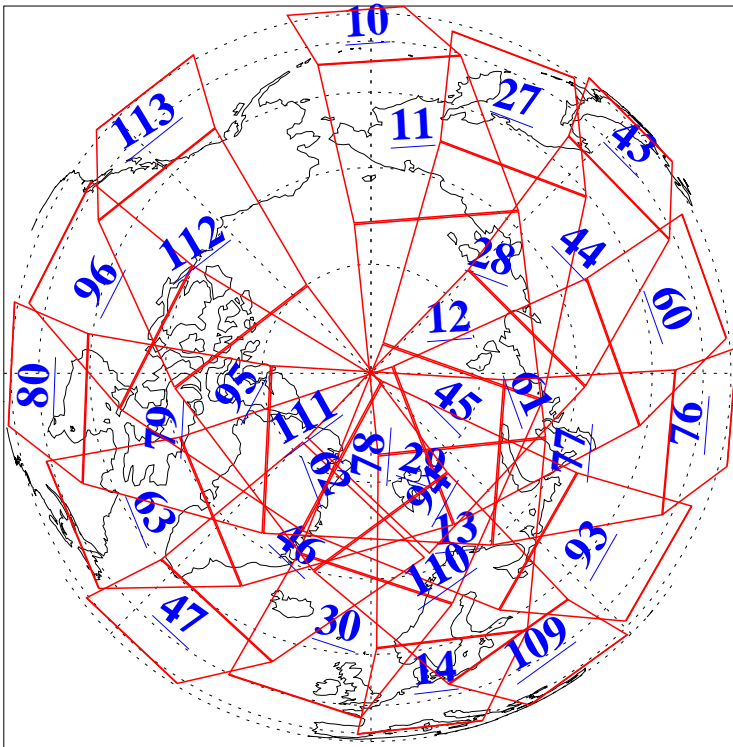

L1B Availability
AMSU Granules: 240
HSB Granules: 0
AIRS Granules: 235

13 Aug 2016
DoY 226
Aqua Day 5215
Granules: 1 to 120

Granules: 121 to 240

Legend: AMSU Available, HSB Available, AIRS Available

L1B Availability
AMSU Granules: 240
HSB Granules: 0
AIRS Granules: 235

13 Aug 2016
DoY 226
Aqua Day 5215
Ascending Granules

Descending Granules

Legend: AMSU Available, HSB Available, AIRS Available

L1B Availability
 AMSU Granules: 240
 HSB Granules: 0
 AIRS Granules: 235

13 Aug 2016
 DoY 226
 Aqua Day 5215

Northern Hemisphere Granules

Southern Hemisphere Granules

Legend: AMSU Available, HSB Available, AIRS Available