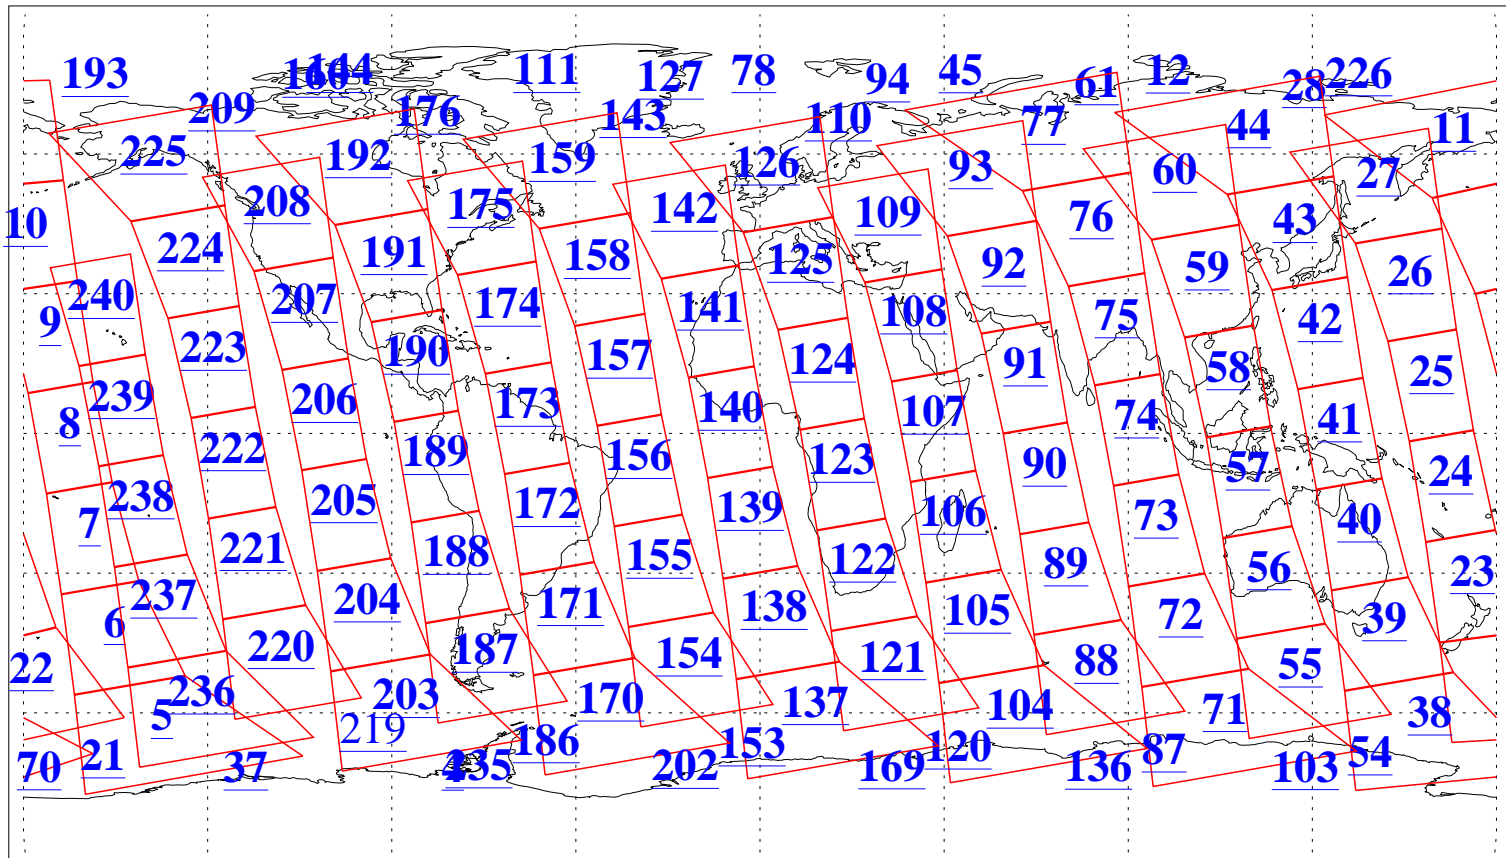

L1B Availability
AMSU Granules: 240
HSB Granules: 0
AIRS Granules: 235

13 Aug 2016
DoY 226
Aqua Day 5215
Granules: 1 to 120

Granules: 121 to 240

Legend: AMSU Available, HSB Available, AIRS Available

L1B Availability
AMSU Granules: 240
HSB Granules: 0
AIRS Granules: 235

13 Aug 2016
DoY 226
Aqua Day 5215
Ascending Granules

Descending Granules

Legend: AMSU Available, HSB Available, AIRS Available

L1B Availability
 AMSU Granules: 240
 HSB Granules: 0
 AIRS Granules: 235

13 Aug 2016
 DoY 226
 Aqua Day 5215

Northern Hemisphere Granules

Southern Hemisphere Granules

Legend: AMSU Available, HSB Available, AIRS Available