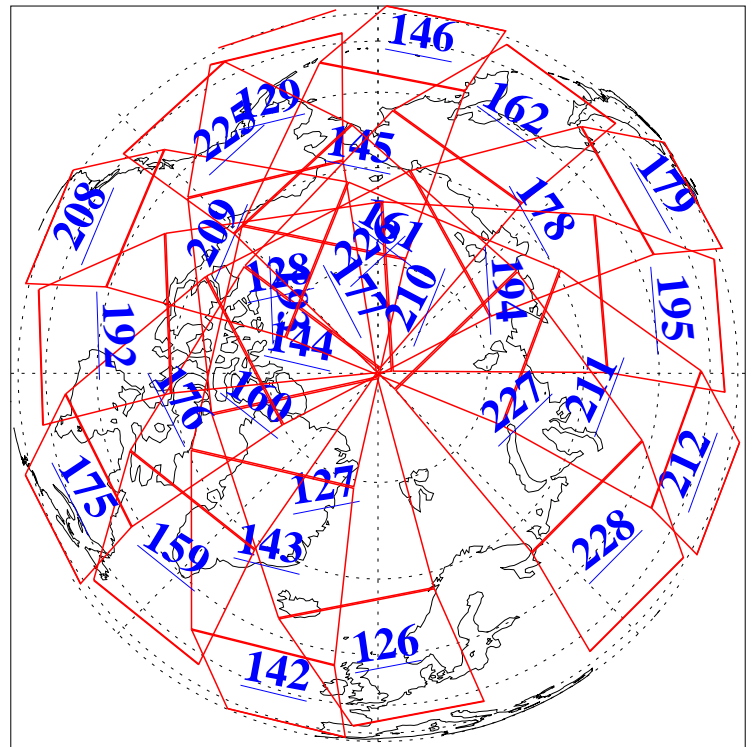

L1B Availability
AMSU Granules: 240
HSB Granules: 0
AIRS Granules: 235

13 Aug 2016
DoY 226
Aqua Day 5215
Granules: 1 to 120

Granules: 121 to 240

Legend: AMSU Available, HSB Available, AIRS Available

L1B Availability
AMSU Granules: 240
HSB Granules: 0
AIRS Granules: 235

13 Aug 2016
DoY 226
Aqua Day 5215
Ascending Granules

Descending Granules

Legend: AMSU Available, HSB Available, AIRS Available

L1B Availability
 AMSU Granules: 240
 HSB Granules: 0
 AIRS Granules: 235

13 Aug 2016
 DoY 226
 Aqua Day 5215

Northern Hemisphere Granules

Southern Hemisphere Granules

Legend: AMSU Available, HSB Available, AIRS Available