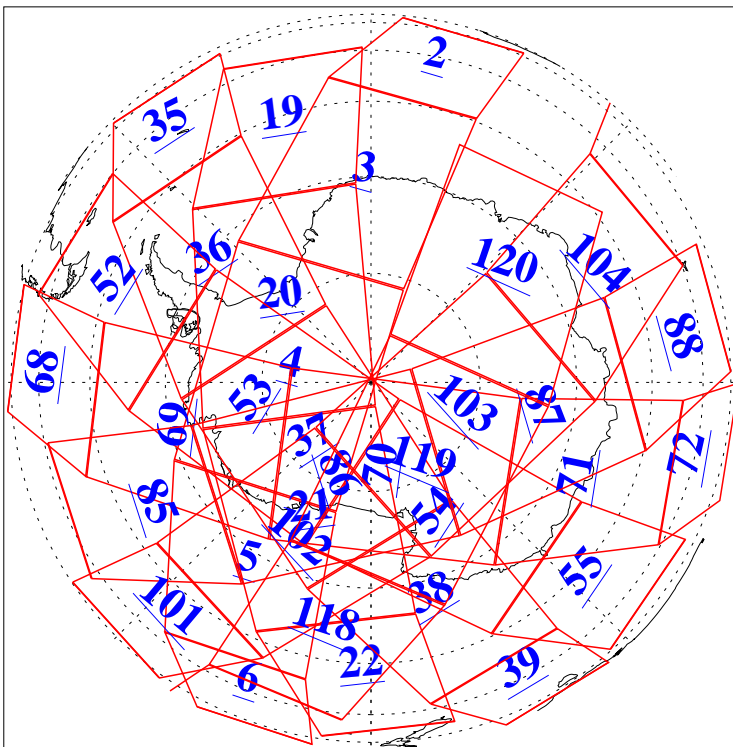

L1B Availability
AMSU Granules: 240
HSB Granules: 0
AIRS Granules: 235

13 Aug 2016
DoY 226
Aqua Day 5215
Granules: 1 to 120

Granules: 121 to 240

Legend: AMSU Available, HSB Available, AIRS Available

L1B Availability
AMSU Granules: 240
HSB Granules: 0
AIRS Granules: 235

13 Aug 2016
DoY 226
Aqua Day 5215
Ascending Granules

Descending Granules

Legend: AMSU Available, HSB Available, AIRS Available

L1B Availability
 AMSU Granules: 240
 HSB Granules: 0
 AIRS Granules: 235

13 Aug 2016
 DoY 226
 Aqua Day 5215

Northern Hemisphere Granules

Southern Hemisphere Granules

Legend: AMSU Available, HSB Available, AIRS Available