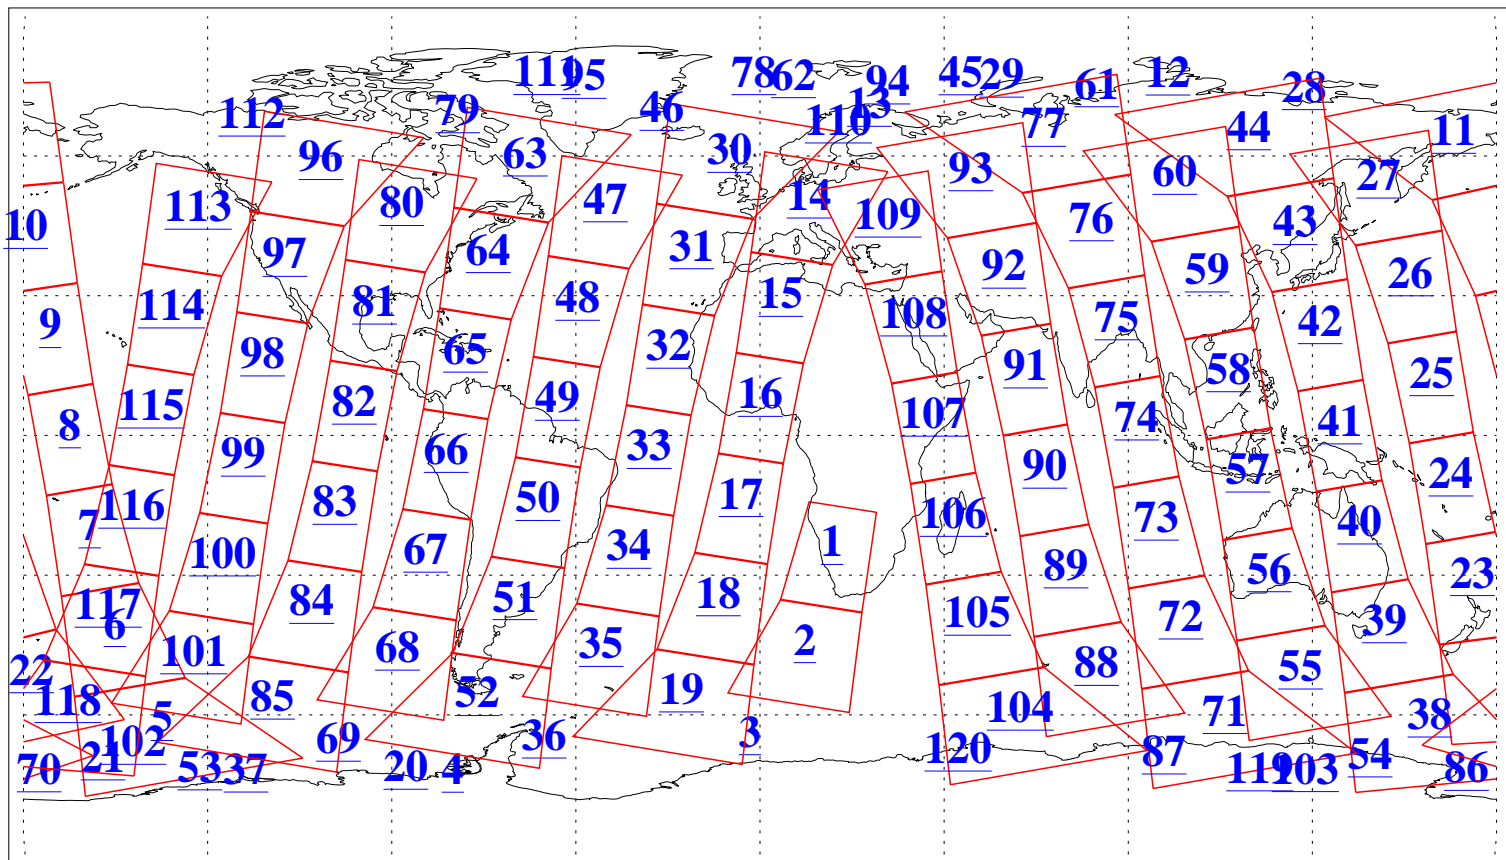

L1B Availability
AMSU Granules: 240
HSB Granules: 0
AIRS Granules: 235

13 Aug 2016
DoY 226
Aqua Day 5215
Granules: 1 to 120

Granules: 121 to 240

Legend: AMSU Available, HSB Available, AIRS Available

L1B Availability
AMSU Granules: 240
HSB Granules: 0
AIRS Granules: 235

13 Aug 2016
DoY 226
Aqua Day 5215
Ascending Granules

Descending Granules

Legend: AMSU Available, HSB Available, AIRS Available

L1B Availability
 AMSU Granules: 240
 HSB Granules: 0
 AIRS Granules: 235

13 Aug 2016
 DoY 226
 Aqua Day 5215

Northern Hemisphere Granules

Southern Hemisphere Granules

Legend: AMSU Available, HSB Available, AIRS Available