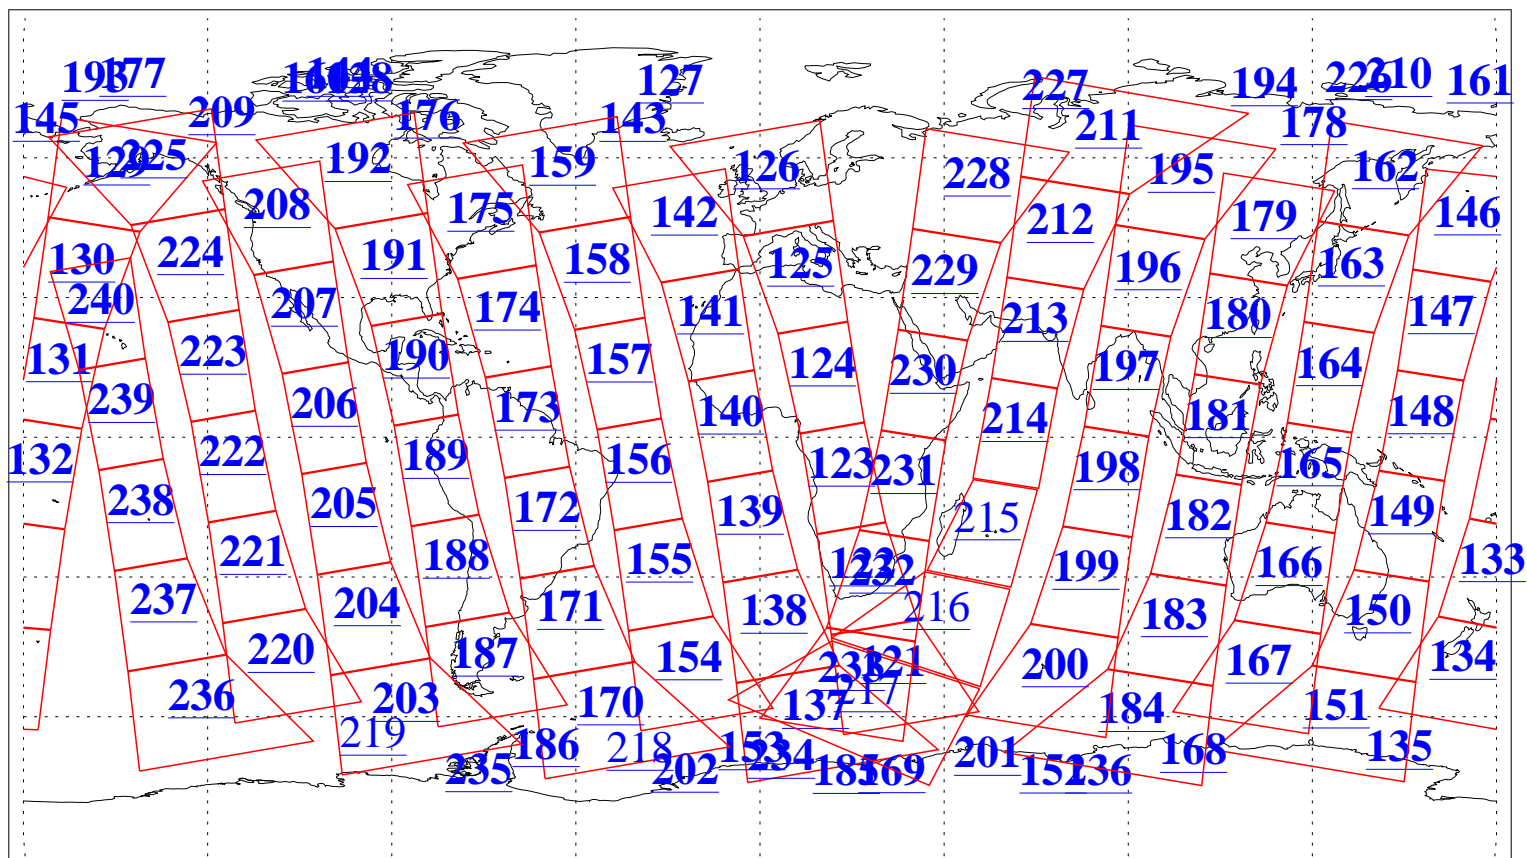

L1B Availability
AMSU Granules: 240
HSB Granules: 0
AIRS Granules: 235

13 Aug 2016
DoY 226
Aqua Day 5215
Granules: 1 to 120

Granules: 121 to 240

Legend: AMSU Available, HSB Available, AIRS Available

L1B Availability
AMSU Granules: 240
HSB Granules: 0
AIRS Granules: 235

13 Aug 2016
DoY 226
Aqua Day 5215
Ascending Granules

Descending Granules

Legend: AMSU Available, HSB Available, AIRS Available

L1B Availability
 AMSU Granules: 240
 HSB Granules: 0
 AIRS Granules: 235

13 Aug 2016
 DoY 226
 Aqua Day 5215

Northern Hemisphere Granules

Southern Hemisphere Granules

Legend: AMSU Available, HSB Available, AIRS Available