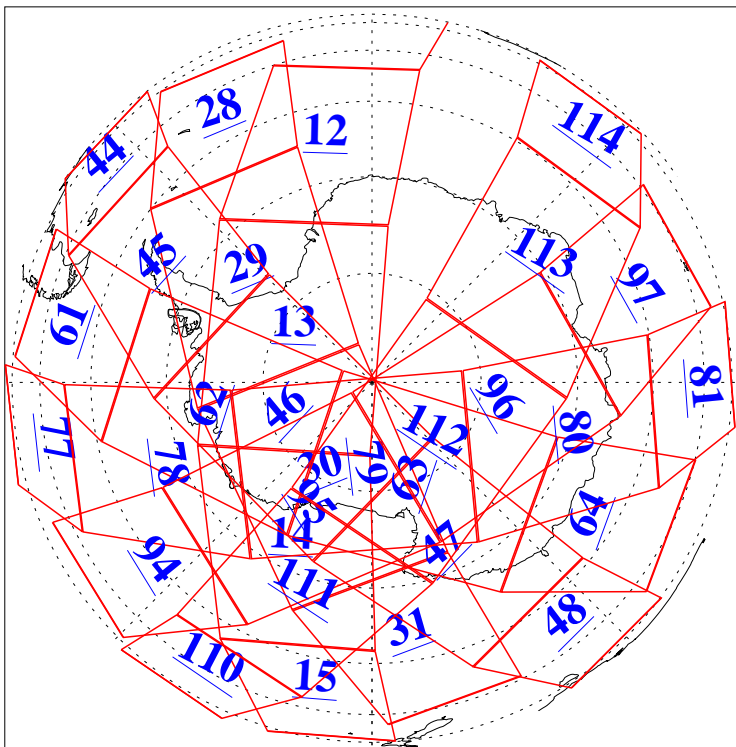

L1B Availability
AMSU Granules: 240
HSB Granules: 0
AIRS Granules: 240

12 Aug 2016
DoY 225
Aqua Day 5214
Granules: 1 to 120

Granules: 121 to 240

Legend: AMSU Available, HSB Available, AIRS Available

L1B Availability
AMSU Granules: 240
HSB Granules: 0
AIRS Granules: 240

12 Aug 2016
DoY 225
Aqua Day 5214
Ascending Granules

Descending Granules

Legend: AMSU Available, HSB Available, AIRS Available

L1B Availability
 AMSU Granules: 240
 HSB Granules: 0
 AIRS Granules: 240

12 Aug 2016
 DoY 225
 Aqua Day 5214

Northern Hemisphere Granules

Southern Hemisphere Granules

Legend: AMSU Available, HSB Available, AIRS Available