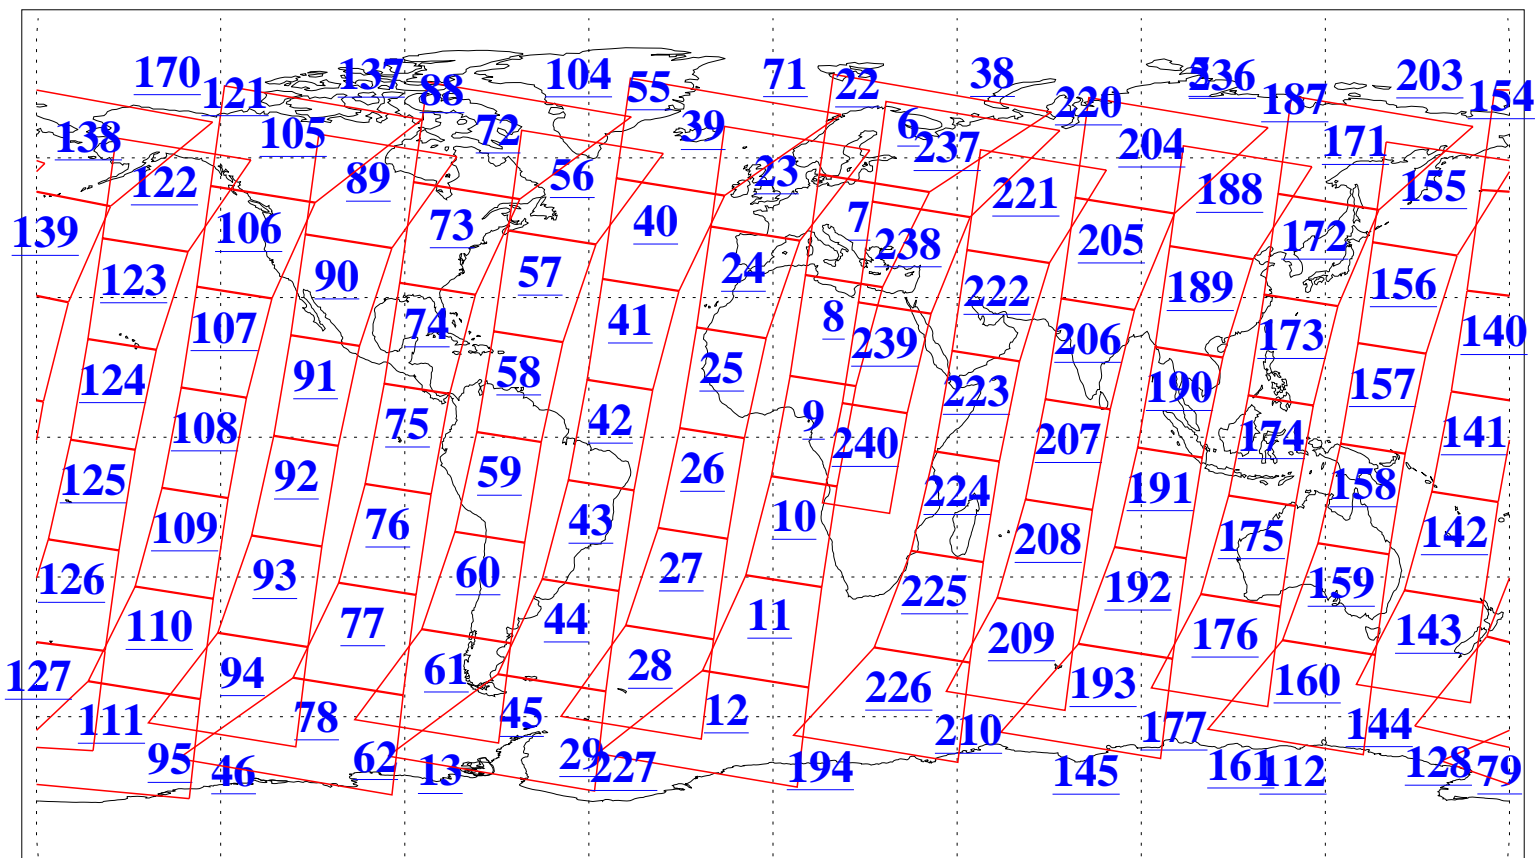

L1B Availability
AMSU Granules: 240
HSB Granules: 0
AIRS Granules: 240

12 Aug 2016
DoY 225
Aqua Day 5214
Granules: 1 to 120

Granules: 121 to 240

Legend: AMSU Available, HSB Available, AIRS Available

L1B Availability
AMSU Granules: 240
HSB Granules: 0
AIRS Granules: 240

12 Aug 2016
DoY 225
Aqua Day 5214
Ascending Granules

Descending Granules

Legend: AMSU Available, HSB Available, AIRS Available

L1B Availability
 AMSU Granules: 240
 HSB Granules: 0
 AIRS Granules: 240

12 Aug 2016
 DoY 225
 Aqua Day 5214

Northern Hemisphere Granules

Southern Hemisphere Granules

Legend: AMSU Available, HSB Available, AIRS Available