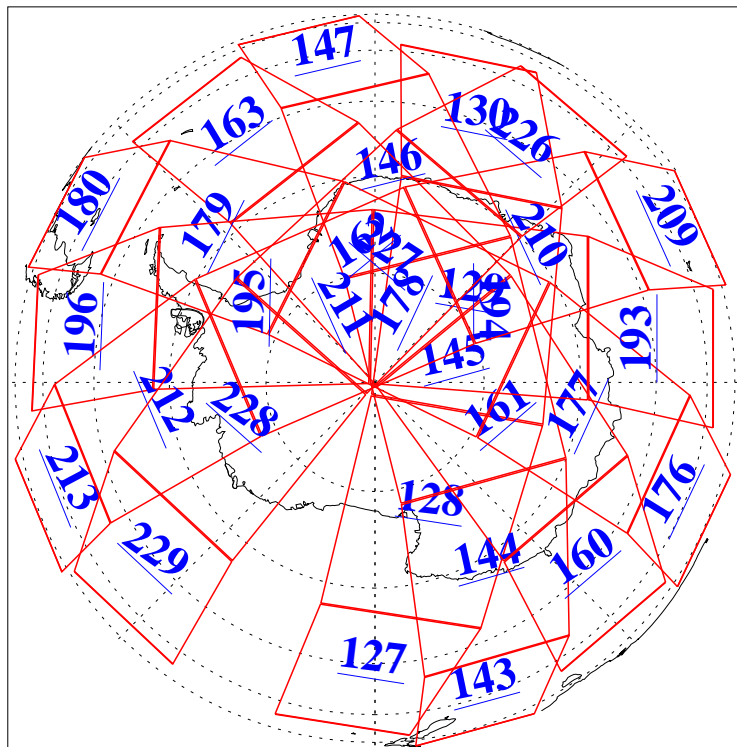

L1B Availability
AMSU Granules: 240
HSB Granules: 0
AIRS Granules: 240

12 Aug 2016
DoY 225
Aqua Day 5214
Granules: 1 to 120

Granules: 121 to 240

Legend: AMSU Available, HSB Available, AIRS Available

L1B Availability
AMSU Granules: 240
HSB Granules: 0
AIRS Granules: 240

12 Aug 2016
DoY 225
Aqua Day 5214
Ascending Granules

Descending Granules

Legend: AMSU Available, HSB Available, AIRS Available

L1B Availability
 AMSU Granules: 240
 HSB Granules: 0
 AIRS Granules: 240

12 Aug 2016
 DoY 225
 Aqua Day 5214

Northern Hemisphere Granules

Southern Hemisphere Granules

Legend: AMSU Available, HSB Available, AIRS Available