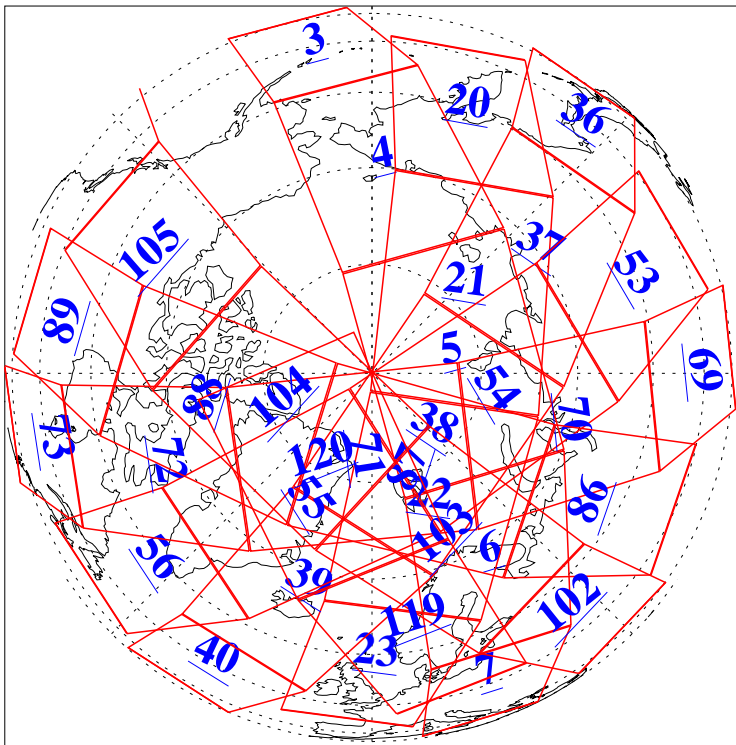

L1B Availability
AMSU Granules: 240
HSB Granules: 0
AIRS Granules: 240

12 Aug 2016
DoY 225
Aqua Day 5214
Granules: 1 to 120

Granules: 121 to 240

Legend: AMSU Available, HSB Available, AIRS Available

L1B Availability
AMSU Granules: 240
HSB Granules: 0
AIRS Granules: 240

12 Aug 2016
DoY 225
Aqua Day 5214
Ascending Granules

Descending Granules

Legend: AMSU Available, HSB Available, AIRS Available

L1B Availability
 AMSU Granules: 240
 HSB Granules: 0
 AIRS Granules: 240

12 Aug 2016
 DoY 225
 Aqua Day 5214

Northern Hemisphere Granules

Southern Hemisphere Granules

Legend: AMSU Available, HSB Available, AIRS Available