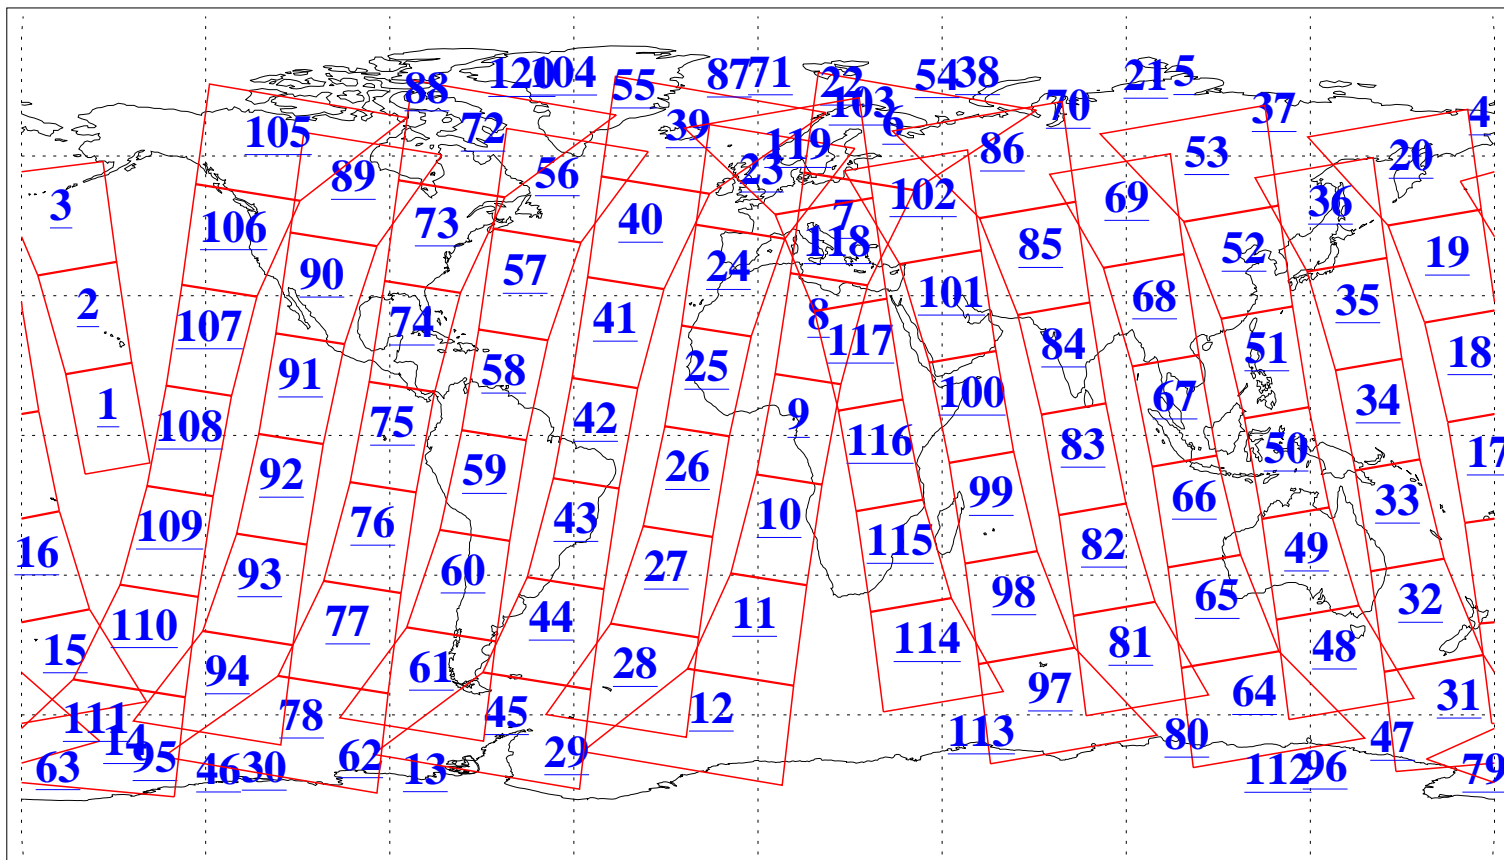

L1B Availability
AMSU Granules: 240
HSB Granules: 0
AIRS Granules: 240

12 Aug 2016
DoY 225
Aqua Day 5214
Granules: 1 to 120

Granules: 121 to 240

Legend: AMSU Available, HSB Available, AIRS Available

L1B Availability
AMSU Granules: 240
HSB Granules: 0
AIRS Granules: 240

12 Aug 2016
DoY 225
Aqua Day 5214
Ascending Granules

Descending Granules

Legend: AMSU Available, HSB Available, AIRS Available

L1B Availability
 AMSU Granules: 240
 HSB Granules: 0
 AIRS Granules: 240

12 Aug 2016
 DoY 225
 Aqua Day 5214

Northern Hemisphere Granules

Southern Hemisphere Granules

Legend: AMSU Available, HSB Available, AIRS Available