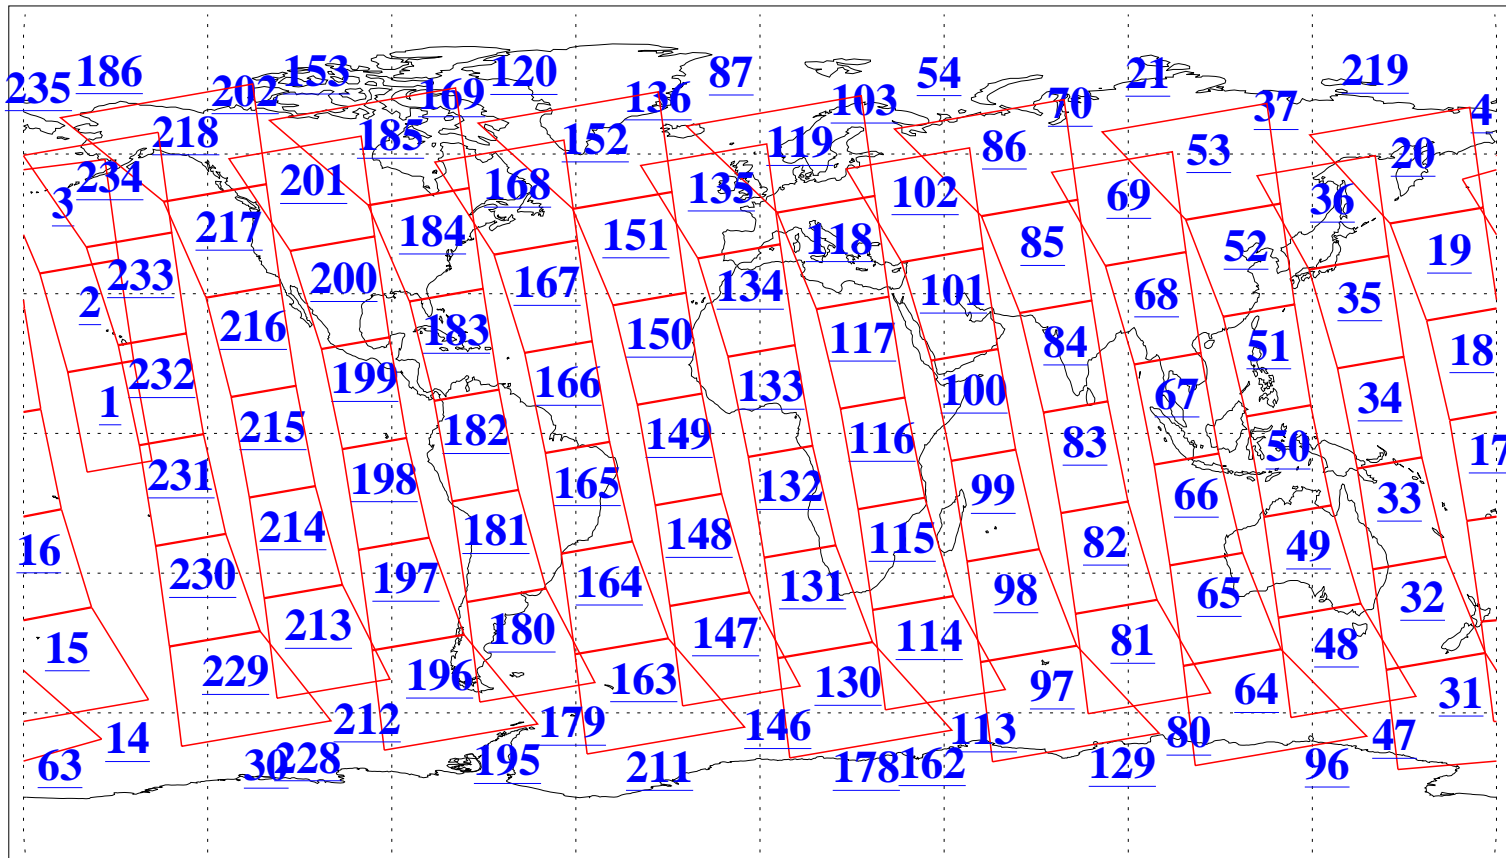

L1B Availability
AMSU Granules: 240
HSB Granules: 0
AIRS Granules: 240

12 Aug 2016
DoY 225
Aqua Day 5214
Granules: 1 to 120

Granules: 121 to 240

Legend: AMSU Available, HSB Available, AIRS Available

L1B Availability
AMSU Granules: 240
HSB Granules: 0
AIRS Granules: 240

12 Aug 2016
DoY 225
Aqua Day 5214
Ascending Granules

Descending Granules

Legend: AMSU Available, HSB Available, AIRS Available

L1B Availability
 AMSU Granules: 240
 HSB Granules: 0
 AIRS Granules: 240

12 Aug 2016
 DoY 225
 Aqua Day 5214

Northern Hemisphere Granules

Southern Hemisphere Granules

Legend: AMSU Available, HSB Available, AIRS Available