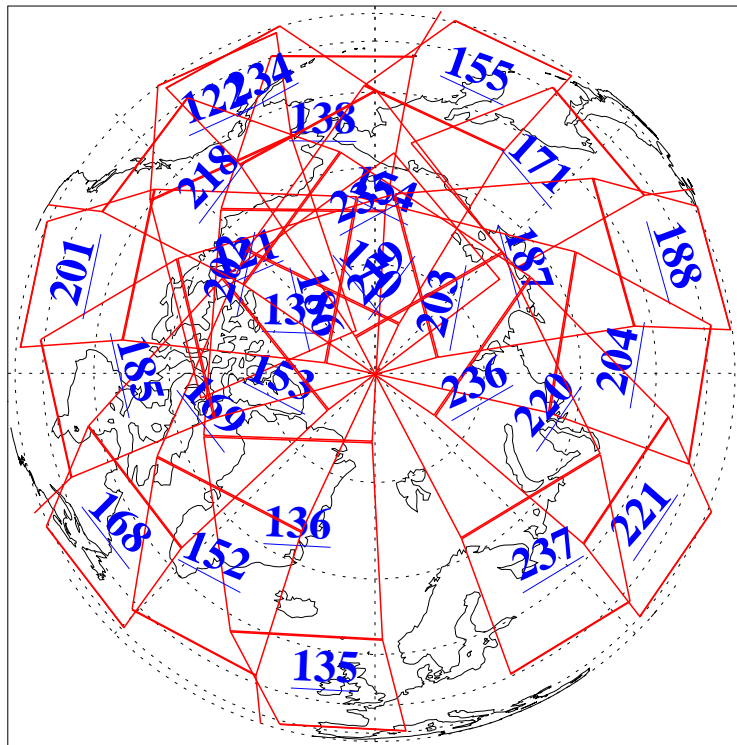

L1B Availability
AMSU Granules: 240
HSB Granules: 0
AIRS Granules: 240

12 Aug 2016
DoY 225
Aqua Day 5214
Granules: 1 to 120

Granules: 121 to 240

Legend: AMSU Available, HSB Available, AIRS Available

L1B Availability
AMSU Granules: 240
HSB Granules: 0
AIRS Granules: 240

12 Aug 2016
DoY 225
Aqua Day 5214
Ascending Granules

Descending Granules

Legend: AMSU Available, HSB Available, AIRS Available

L1B Availability
 AMSU Granules: 240
 HSB Granules: 0
 AIRS Granules: 240

12 Aug 2016
 DoY 225
 Aqua Day 5214

Northern Hemisphere Granules

Southern Hemisphere Granules

Legend: AMSU Available, HSB Available, AIRS Available