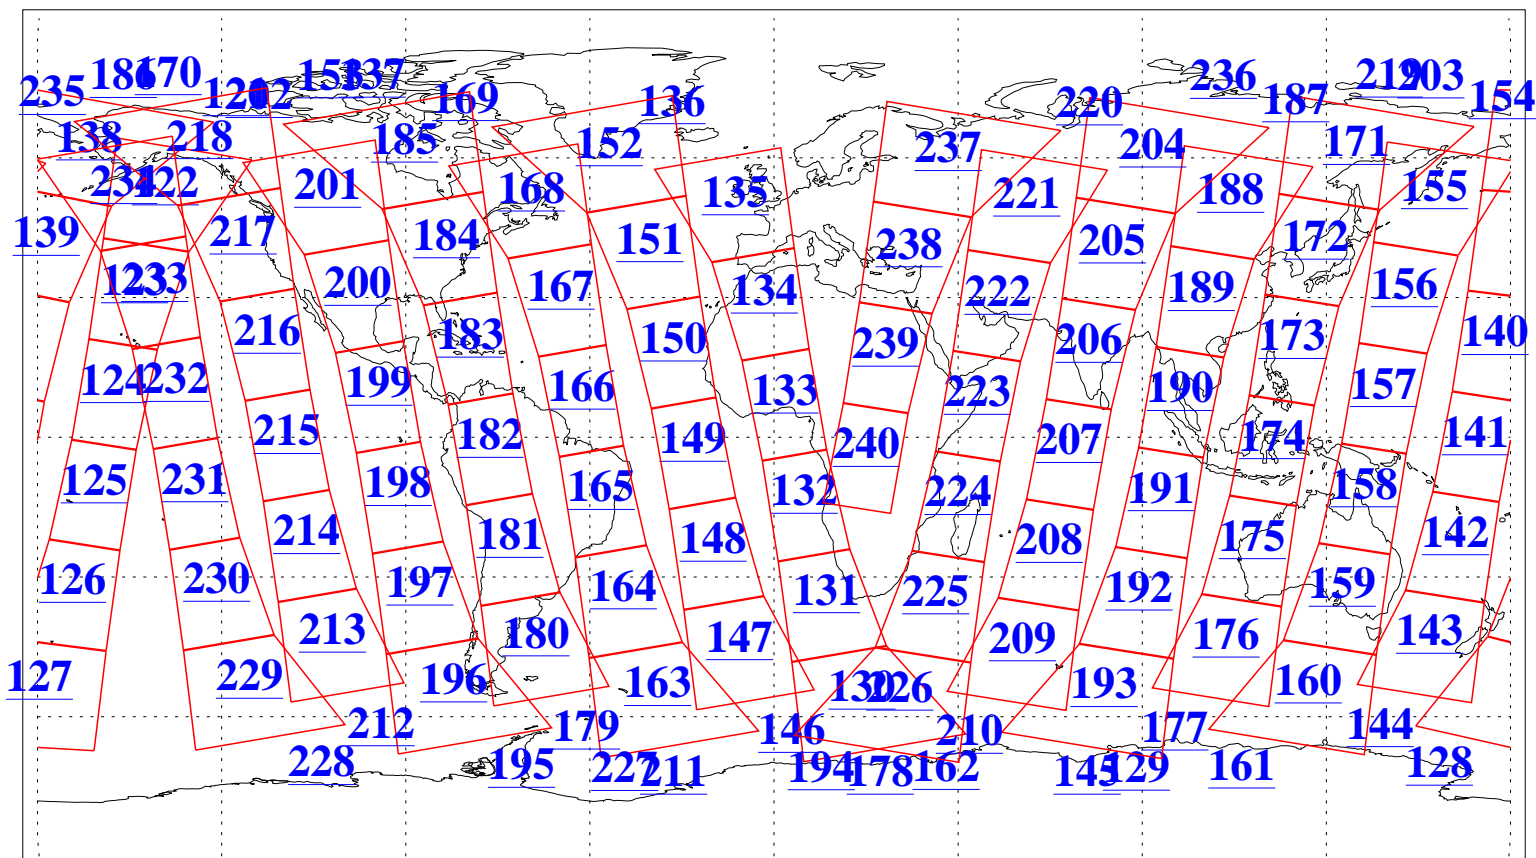

L1B Availability
AMSU Granules: 240
HSB Granules: 0
AIRS Granules: 240

12 Aug 2016
DoY 225
Aqua Day 5214
Granules: 1 to 120

Granules: 121 to 240

Legend: AMSU Available, HSB Available, AIRS Available

L1B Availability
AMSU Granules: 240
HSB Granules: 0
AIRS Granules: 240

12 Aug 2016
DoY 225
Aqua Day 5214
Ascending Granules

Descending Granules

Legend: AMSU Available, HSB Available, AIRS Available

L1B Availability
 AMSU Granules: 240
 HSB Granules: 0
 AIRS Granules: 240

12 Aug 2016
 DoY 225
 Aqua Day 5214

Northern Hemisphere Granules

Southern Hemisphere Granules

Legend: AMSU Available, HSB Available, AIRS Available