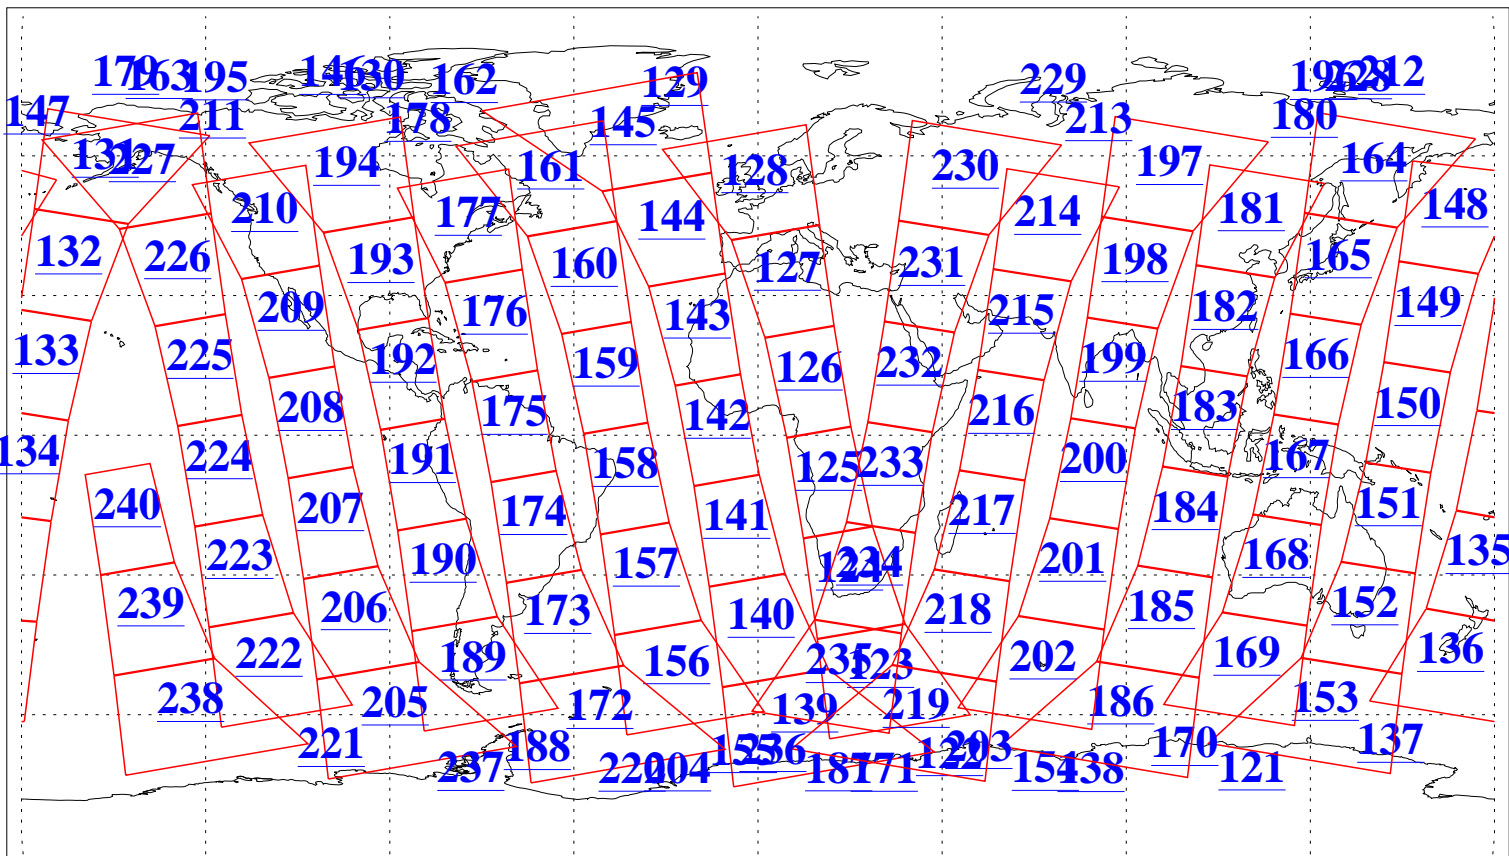

L1B Availability
AMSU Granules: 240
HSB Granules: 0
AIRS Granules: 240

11 Aug 2016
DoY 224
Aqua Day 5213
Granules: 1 to 120

Granules: 121 to 240

Legend: AMSU Available, HSB Available, AIRS Available

L1B Availability
AMSU Granules: 240
HSB Granules: 0
AIRS Granules: 240

11 Aug 2016
DoY 224
Aqua Day 5213
Ascending Granules

Descending Granules

Legend: AMSU Available, HSB Available, AIRS Available

L1B Availability
 AMSU Granules: 240
 HSB Granules: 0
 AIRS Granules: 240

11 Aug 2016
 DoY 224
 Aqua Day 5213

Northern Hemisphere Granules

Southern Hemisphere Granules

Legend: AMSU Available, HSB Available, AIRS Available