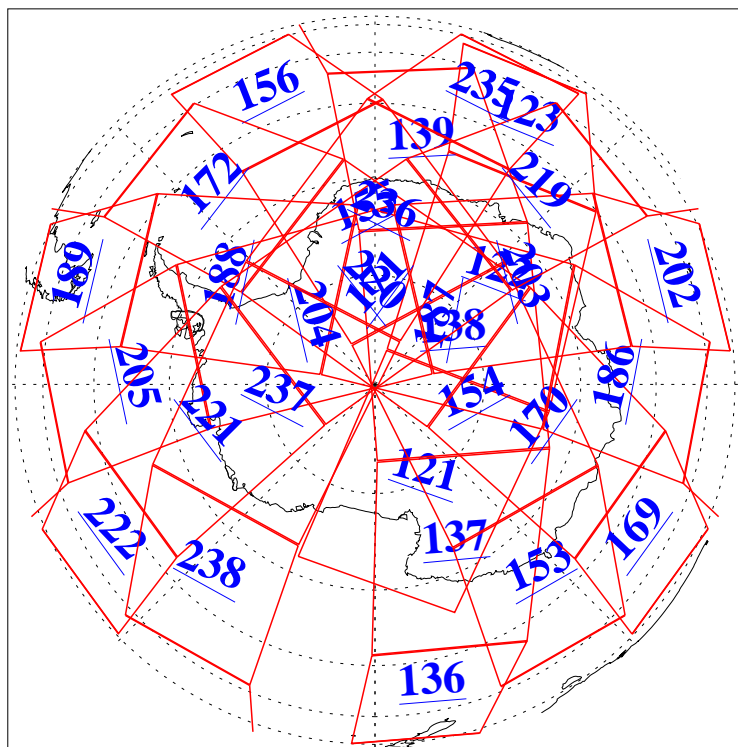

L1B Availability
AMSU Granules: 240
HSB Granules: 0
AIRS Granules: 240

11 Aug 2016
DoY 224
Aqua Day 5213
Granules: 1 to 120

Granules: 121 to 240

Legend: AMSU Available, HSB Available, AIRS Available

L1B Availability
AMSU Granules: 240
HSB Granules: 0
AIRS Granules: 240

11 Aug 2016
DoY 224
Aqua Day 5213
Ascending Granules

Descending Granules

Legend: AMSU Available, HSB Available, AIRS Available

L1B Availability
 AMSU Granules: 240
 HSB Granules: 0
 AIRS Granules: 240

11 Aug 2016
 DoY 224
 Aqua Day 5213

Northern Hemisphere Granules

Southern Hemisphere Granules

Legend: AMSU Available, HSB Available, AIRS Available