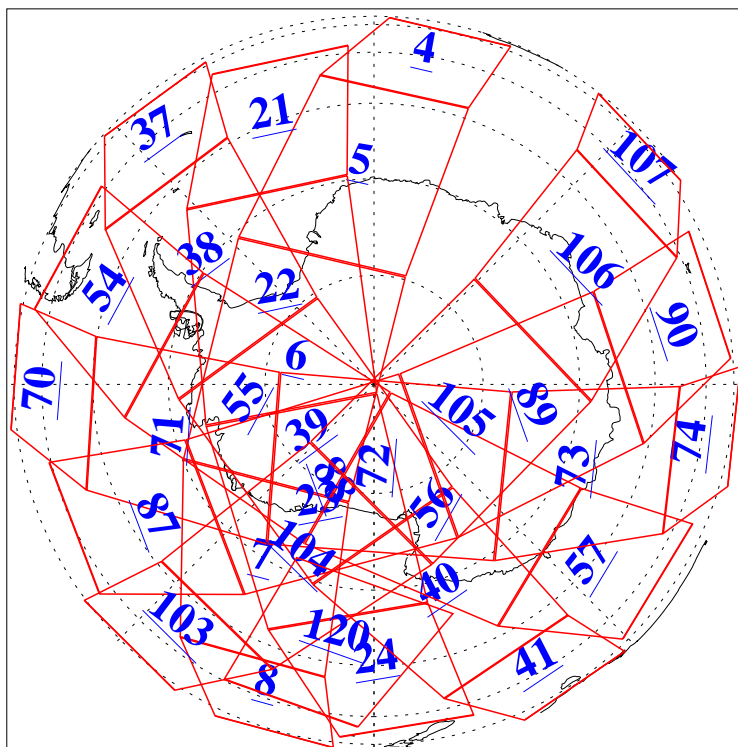

L1B Availability
AMSU Granules: 240
HSB Granules: 0
AIRS Granules: 240

11 Aug 2016
DoY 224
Aqua Day 5213
Granules: 1 to 120

Granules: 121 to 240

Legend: AMSU Available, HSB Available, AIRS Available

L1B Availability
AMSU Granules: 240
HSB Granules: 0
AIRS Granules: 240

11 Aug 2016
DoY 224
Aqua Day 5213
Ascending Granules

Descending Granules

Legend: AMSU Available, HSB Available, AIRS Available

L1B Availability
 AMSU Granules: 240
 HSB Granules: 0
 AIRS Granules: 240

11 Aug 2016
 DoY 224
 Aqua Day 5213

Northern Hemisphere Granules

Southern Hemisphere Granules

Legend: AMSU Available, HSB Available, AIRS Available