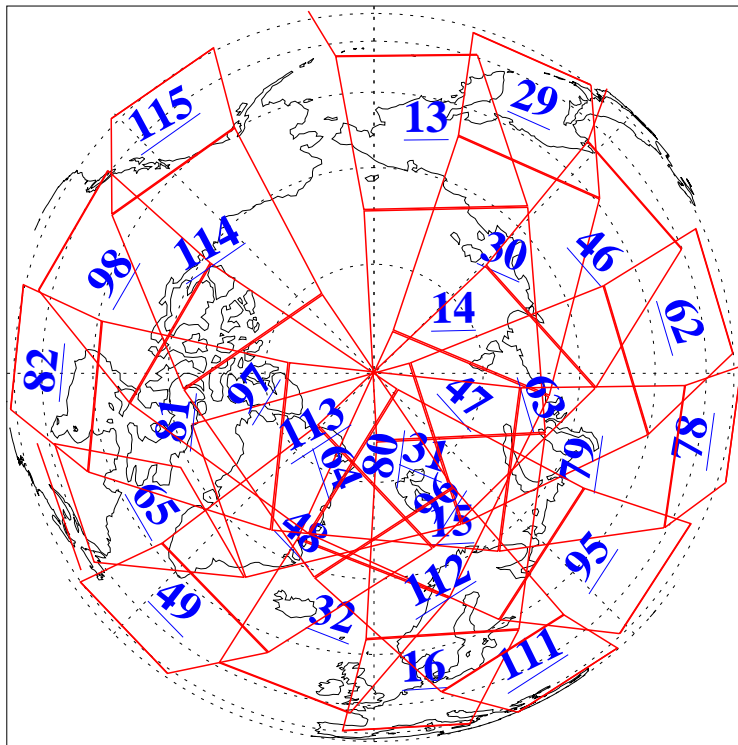

L1B Availability
AMSU Granules: 240
HSB Granules: 0
AIRS Granules: 240

11 Aug 2016
DoY 224
Aqua Day 5213
Granules: 1 to 120

Granules: 121 to 240

Legend: AMSU Available, HSB Available, AIRS Available

L1B Availability
AMSU Granules: 240
HSB Granules: 0
AIRS Granules: 240

11 Aug 2016
DoY 224
Aqua Day 5213
Ascending Granules

Descending Granules

Legend: AMSU Available, HSB Available, AIRS Available

L1B Availability
 AMSU Granules: 240
 HSB Granules: 0
 AIRS Granules: 240

11 Aug 2016
 DoY 224
 Aqua Day 5213

Northern Hemisphere Granules

Southern Hemisphere Granules

Legend: AMSU Available, HSB Available, AIRS Available