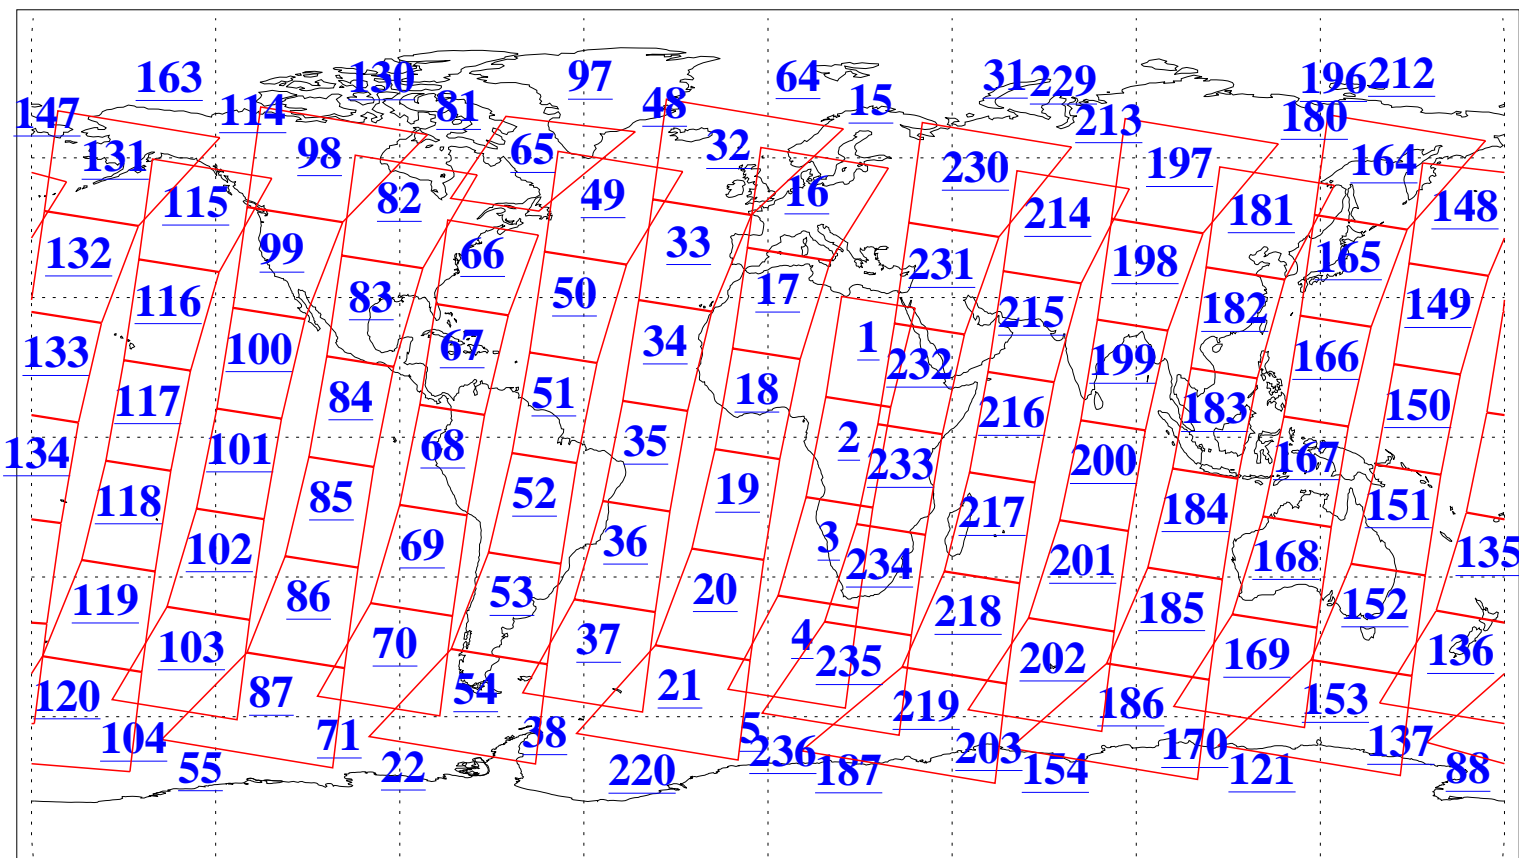

L1B Availability
AMSU Granules: 240
HSB Granules: 0
AIRS Granules: 240

11 Aug 2016
DoY 224
Aqua Day 5213
Granules: 1 to 120

Granules: 121 to 240

Legend: AMSU Available, HSB Available, AIRS Available

L1B Availability
AMSU Granules: 240
HSB Granules: 0
AIRS Granules: 240

11 Aug 2016
DoY 224
Aqua Day 5213
Ascending Granules

Descending Granules

Legend: AMSU Available, HSB Available, AIRS Available

L1B Availability
 AMSU Granules: 240
 HSB Granules: 0
 AIRS Granules: 240

11 Aug 2016
 DoY 224
 Aqua Day 5213

Northern Hemisphere Granules

Southern Hemisphere Granules

Legend: AMSU Available, HSB Available, AIRS Available