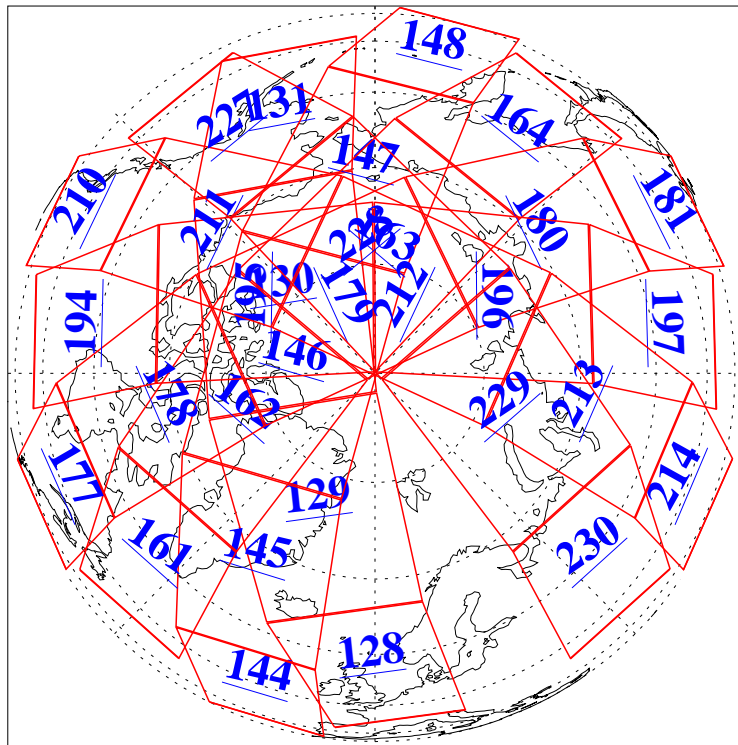

11 Aug 2016
DoY 224
Aqua Day 5213
Ascending Granules

Descending Granules

Legend: AMSU Available, HSB Available, AIRS Available

L1B Availability
 AMSU Granules: 240
 HSB Granules: 0
 AIRS Granules: 240

11 Aug 2016
 DoY 224
 Aqua Day 5213

Northern Hemisphere Granules

Southern Hemisphere Granules

Legend: AMSU Available, HSB Available, AIRS Available