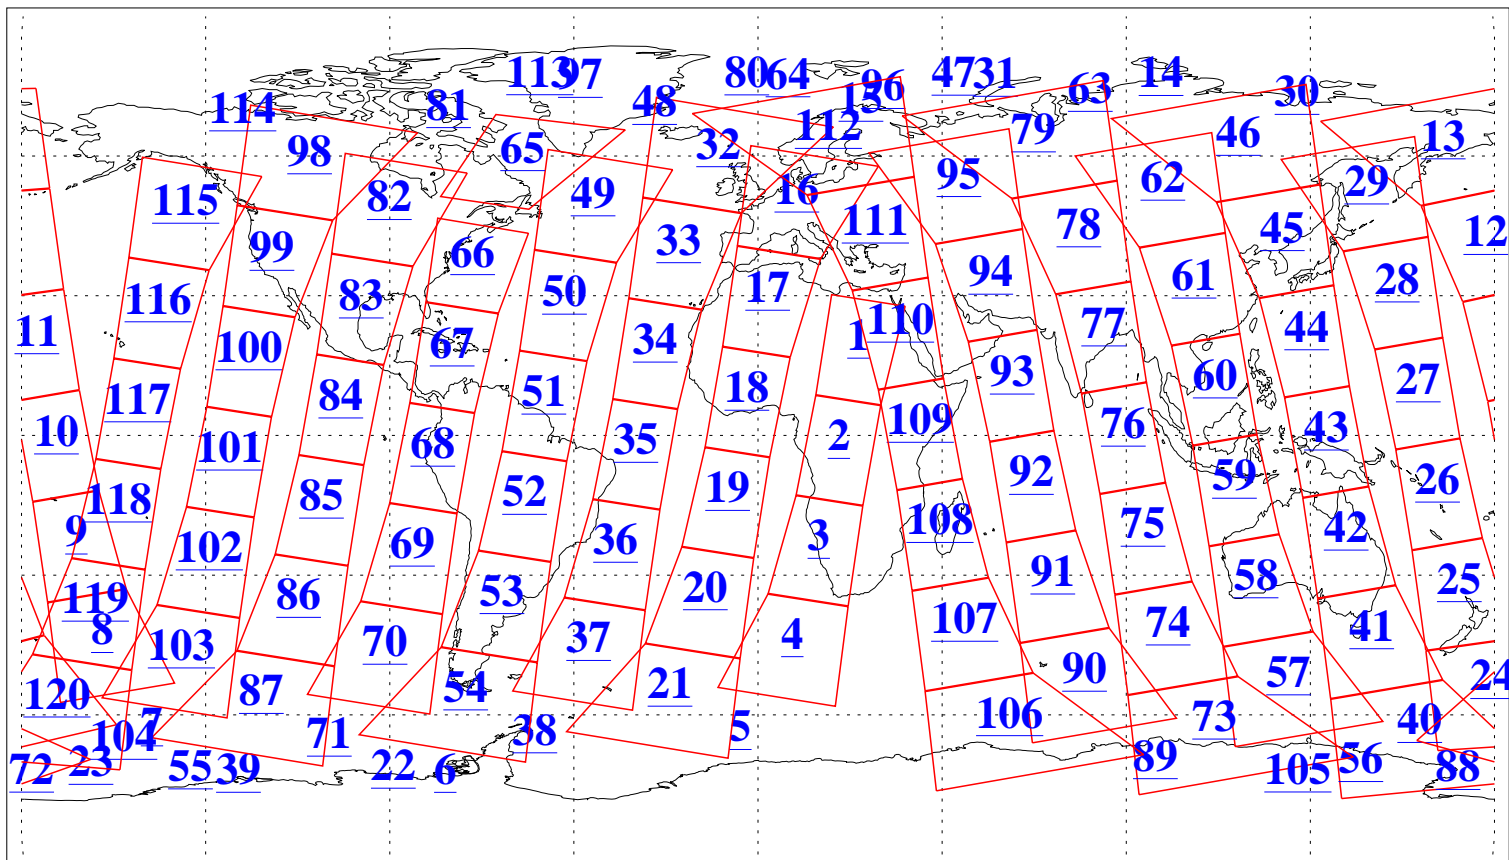

L1B Availability
AMSU Granules: 240
HSB Granules: 0
AIRS Granules: 240

11 Aug 2016
DoY 224
Aqua Day 5213
Granules: 1 to 120

Granules: 121 to 240

Legend: AMSU Available, HSB Available, AIRS Available

L1B Availability
AMSU Granules: 240
HSB Granules: 0
AIRS Granules: 240

11 Aug 2016
DoY 224
Aqua Day 5213
Ascending Granules

Descending Granules

Legend: AMSU Available, HSB Available, AIRS Available

L1B Availability
 AMSU Granules: 240
 HSB Granules: 0
 AIRS Granules: 240

11 Aug 2016
 DoY 224
 Aqua Day 5213

Northern Hemisphere Granules

Southern Hemisphere Granules

Legend: AMSU Available, HSB Available, AIRS Available