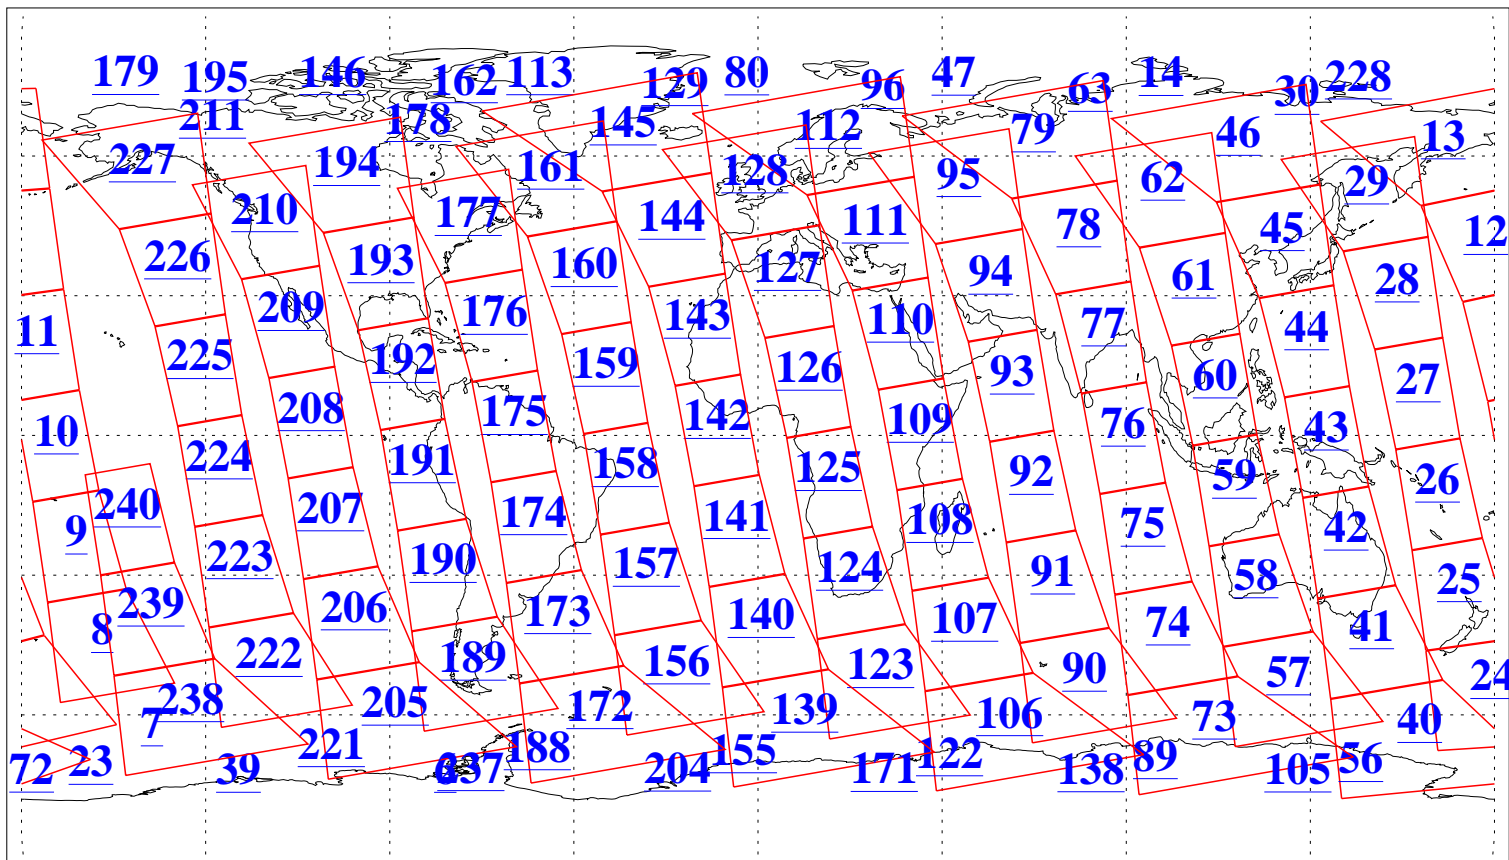

L1B Availability
AMSU Granules: 240
HSB Granules: 0
AIRS Granules: 240

11 Aug 2016
DoY 224
Aqua Day 5213
Granules: 1 to 120

Granules: 121 to 240

Legend: AMSU Available, HSB Available, AIRS Available

L1B Availability
AMSU Granules: 240
HSB Granules: 0
AIRS Granules: 240

11 Aug 2016
DoY 224
Aqua Day 5213
Ascending Granules

Descending Granules

Legend: AMSU Available, HSB Available, AIRS Available

L1B Availability
 AMSU Granules: 240
 HSB Granules: 0
 AIRS Granules: 240

11 Aug 2016
 DoY 224
 Aqua Day 5213

Northern Hemisphere Granules

Southern Hemisphere Granules

Legend: AMSU Available, HSB Available, AIRS Available