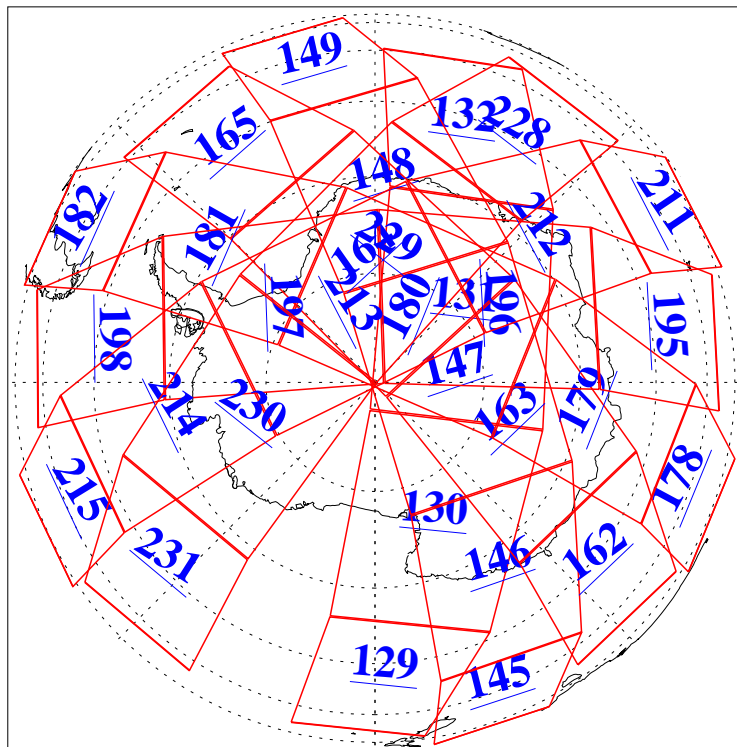

L1B Availability  
AMSU Granules: 240  
HSB Granules: 0  
AIRS Granules: 236

10 Aug 2016  
DoY 223  
Aqua Day 5212  
Granules: 1 to 120

Granules: 121 to 240

Legend: AMSU Available, *HSB Available*, **AIRS Available**

L1B Availability  
AMSU Granules: 240  
HSB Granules: 0  
AIRS Granules: 236

10 Aug 2016  
DoY 223  
Aqua Day 5212

Ascending Granules

Descending Granules

Legend: AMSU Available, HSB Available, AIRS Available

L1B Availability  
 AMSU Granules: 240  
 HSB Granules: 0  
 AIRS Granules: 236

10 Aug 2016  
 DoY 223  
 Aqua Day 5212

Northern Hemisphere Granules

Southern Hemisphere Granules

Legend: AMSU Available, HSB Available, AIRS Available