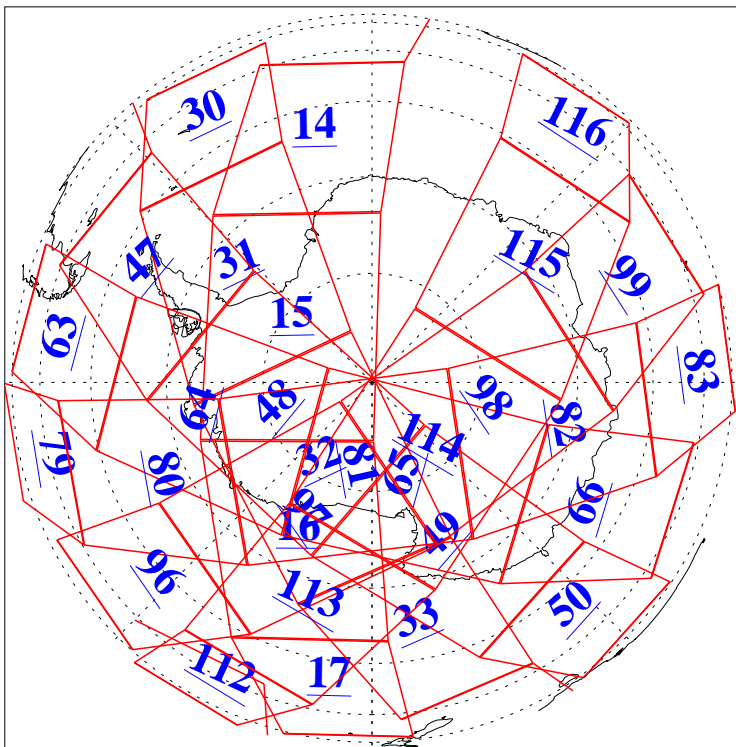

L1B Availability  
AMSU Granules: 240  
HSB Granules: 0  
AIRS Granules: 236

10 Aug 2016  
DoY 223  
Aqua Day 5212  
Granules: 1 to 120

Granules: 121 to 240

Legend: AMSU Available, *HSB Available*, **AIRS Available**

L1B Availability  
AMSU Granules: 240  
HSB Granules: 0  
AIRS Granules: 236

10 Aug 2016  
DoY 223  
Aqua Day 5212

Ascending Granules

Descending Granules

Legend: AMSU Available, HSB Available, AIRS Available

L1B Availability  
 AMSU Granules: 240  
 HSB Granules: 0  
 AIRS Granules: 236

10 Aug 2016  
 DoY 223  
 Aqua Day 5212

Northern Hemisphere Granules

Southern Hemisphere Granules

Legend: AMSU Available, HSB Available, AIRS Available