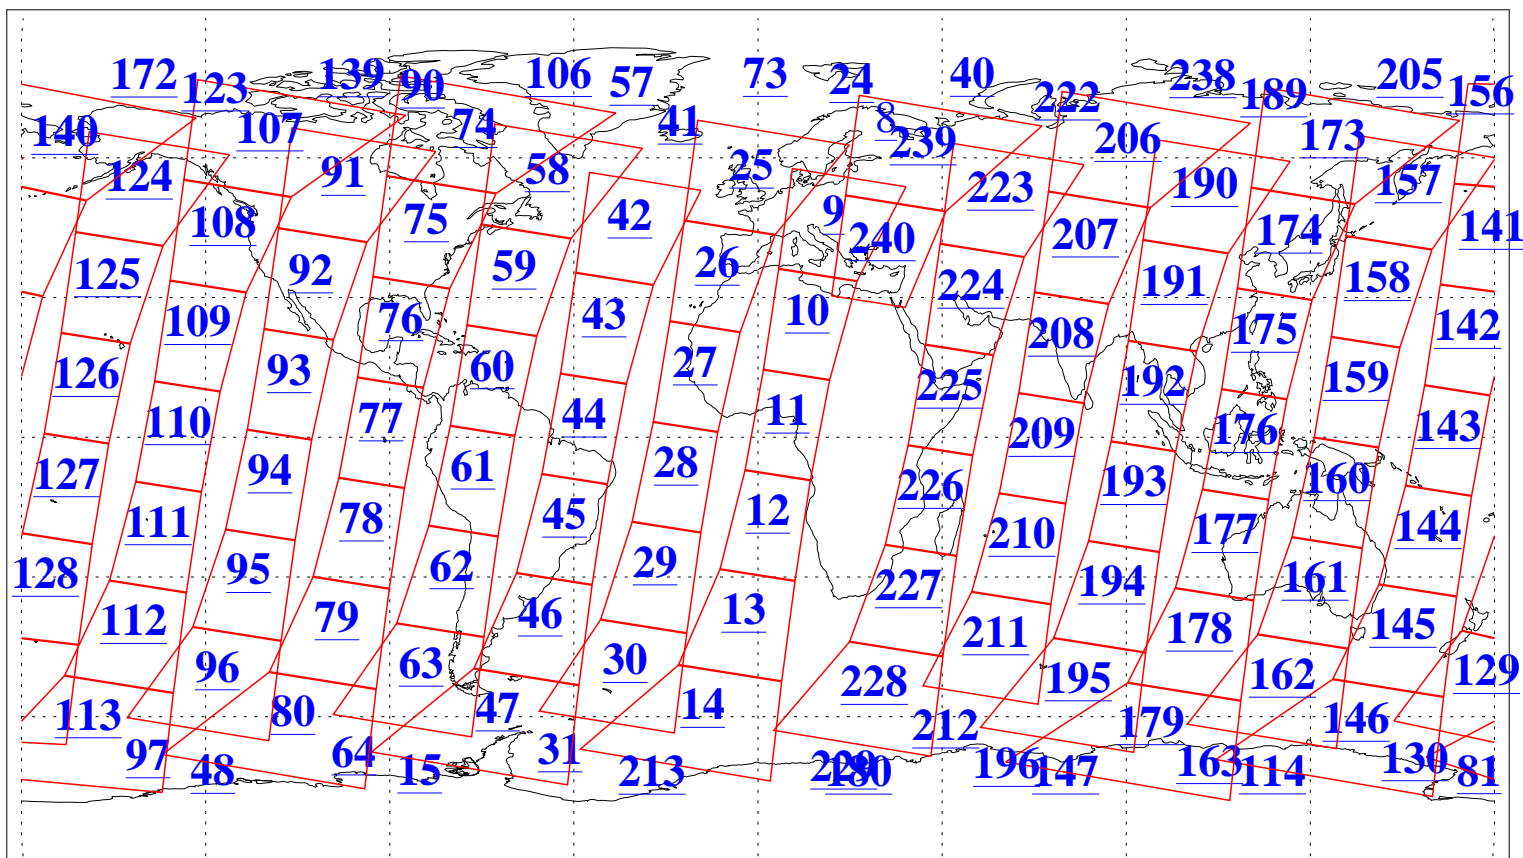

L1B Availability  
AMSU Granules: 240  
HSB Granules: 0  
AIRS Granules: 236

10 Aug 2016  
DoY 223  
Aqua Day 5212  
Granules: 1 to 120

Granules: 121 to 240

Legend: AMSU Available, *HSB Available*, **AIRS Available**

L1B Availability  
AMSU Granules: 240  
HSB Granules: 0  
AIRS Granules: 236

10 Aug 2016  
DoY 223  
Aqua Day 5212

Ascending Granules

Descending Granules

Legend: AMSU Available, HSB Available, AIRS Available

L1B Availability  
 AMSU Granules: 240  
 HSB Granules: 0  
 AIRS Granules: 236

10 Aug 2016  
 DoY 223  
 Aqua Day 5212

Northern Hemisphere Granules

Southern Hemisphere Granules

Legend: AMSU Available, HSB Available, AIRS Available