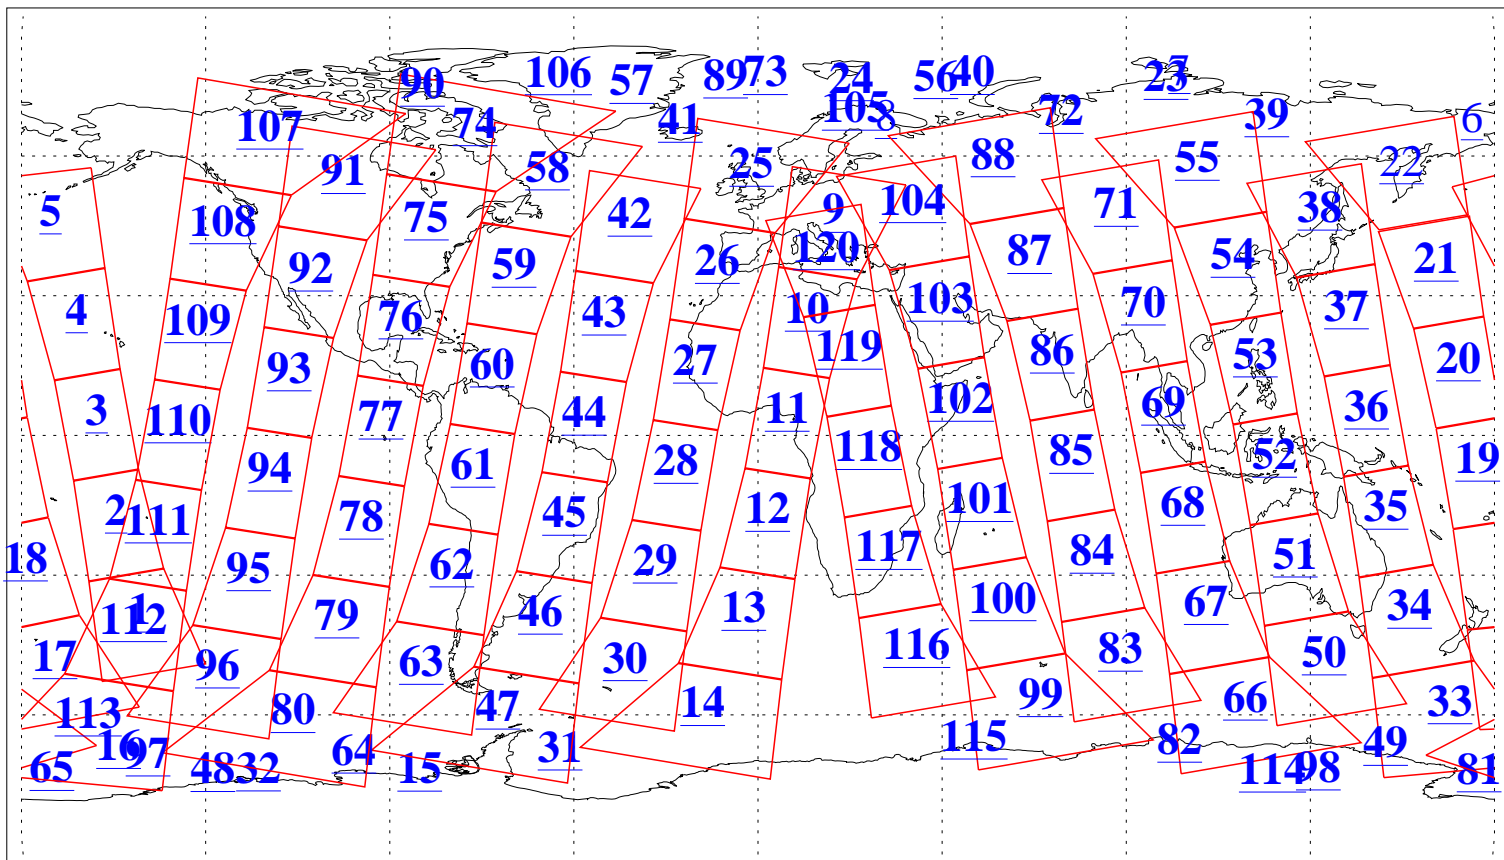

L1B Availability  
AMSU Granules: 240  
HSB Granules: 0  
AIRS Granules: 236

10 Aug 2016  
DoY 223  
Aqua Day 5212  
Granules: 1 to 120

Granules: 121 to 240

Legend: AMSU Available, *HSB Available*, **AIRS Available**

L1B Availability  
AMSU Granules: 240  
HSB Granules: 0  
AIRS Granules: 236

10 Aug 2016  
DoY 223  
Aqua Day 5212

Ascending Granules

Descending Granules

Legend: AMSU Available, HSB Available, AIRS Available

L1B Availability  
 AMSU Granules: 240  
 HSB Granules: 0  
 AIRS Granules: 236

10 Aug 2016  
 DoY 223  
 Aqua Day 5212

Northern Hemisphere Granules

Southern Hemisphere Granules

Legend: AMSU Available, HSB Available, AIRS Available