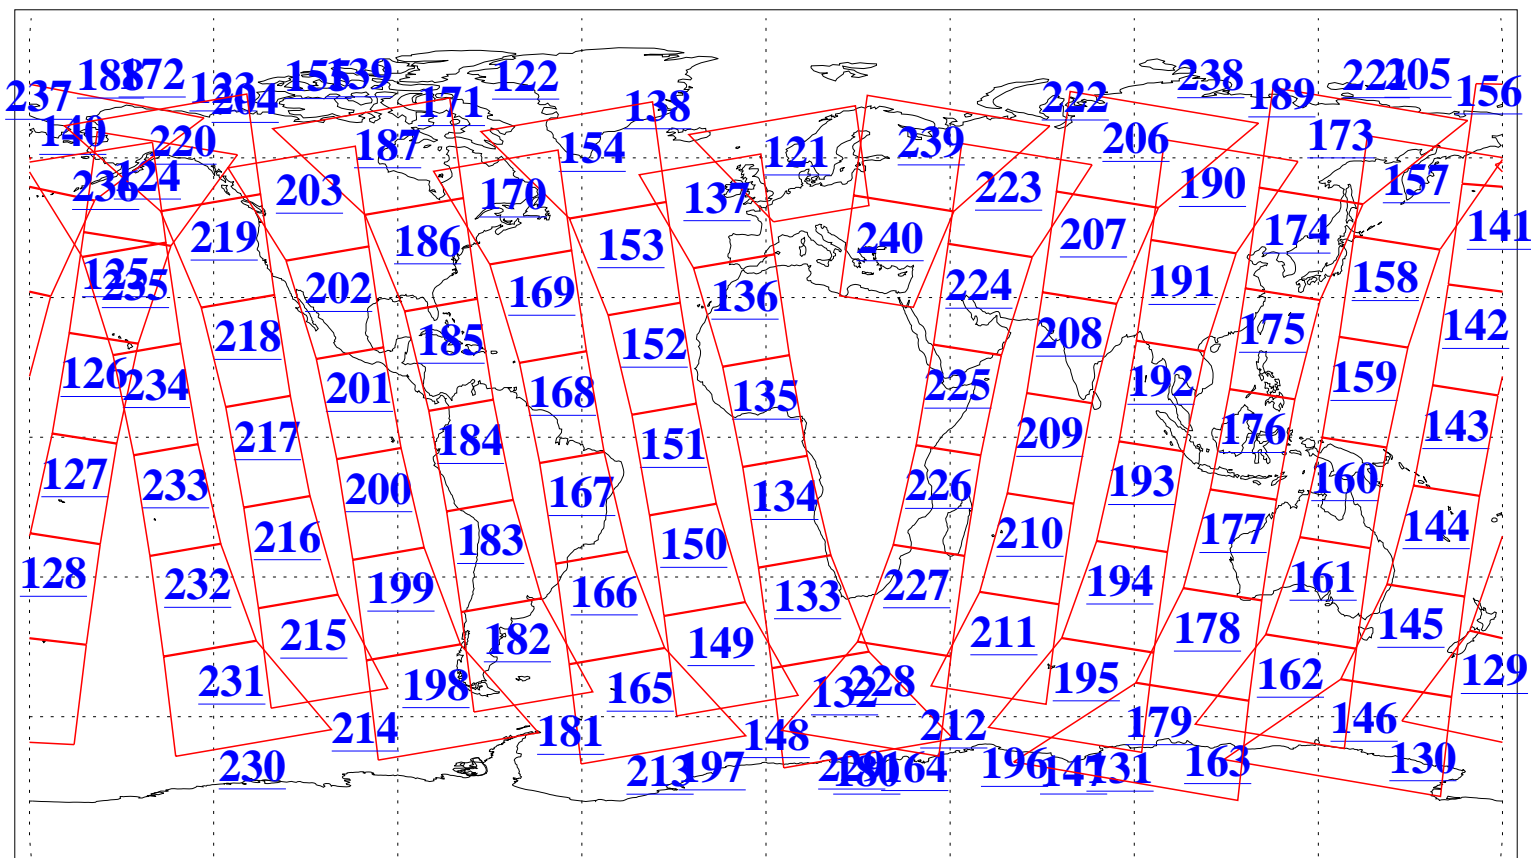

L1B Availability  
AMSU Granules: 240  
HSB Granules: 0  
AIRS Granules: 236

10 Aug 2016  
DoY 223  
Aqua Day 5212  
Granules: 1 to 120

Granules: 121 to 240

Legend: AMSU Available, *HSB Available*, **AIRS Available**

L1B Availability  
AMSU Granules: 240  
HSB Granules: 0  
AIRS Granules: 236

10 Aug 2016  
DoY 223  
Aqua Day 5212

Ascending Granules

Descending Granules

Legend: AMSU Available, HSB Available, AIRS Available

L1B Availability  
 AMSU Granules: 240  
 HSB Granules: 0  
 AIRS Granules: 236

10 Aug 2016  
 DoY 223  
 Aqua Day 5212

Northern Hemisphere Granules

Southern Hemisphere Granules

Legend: AMSU Available, HSB Available, AIRS Available