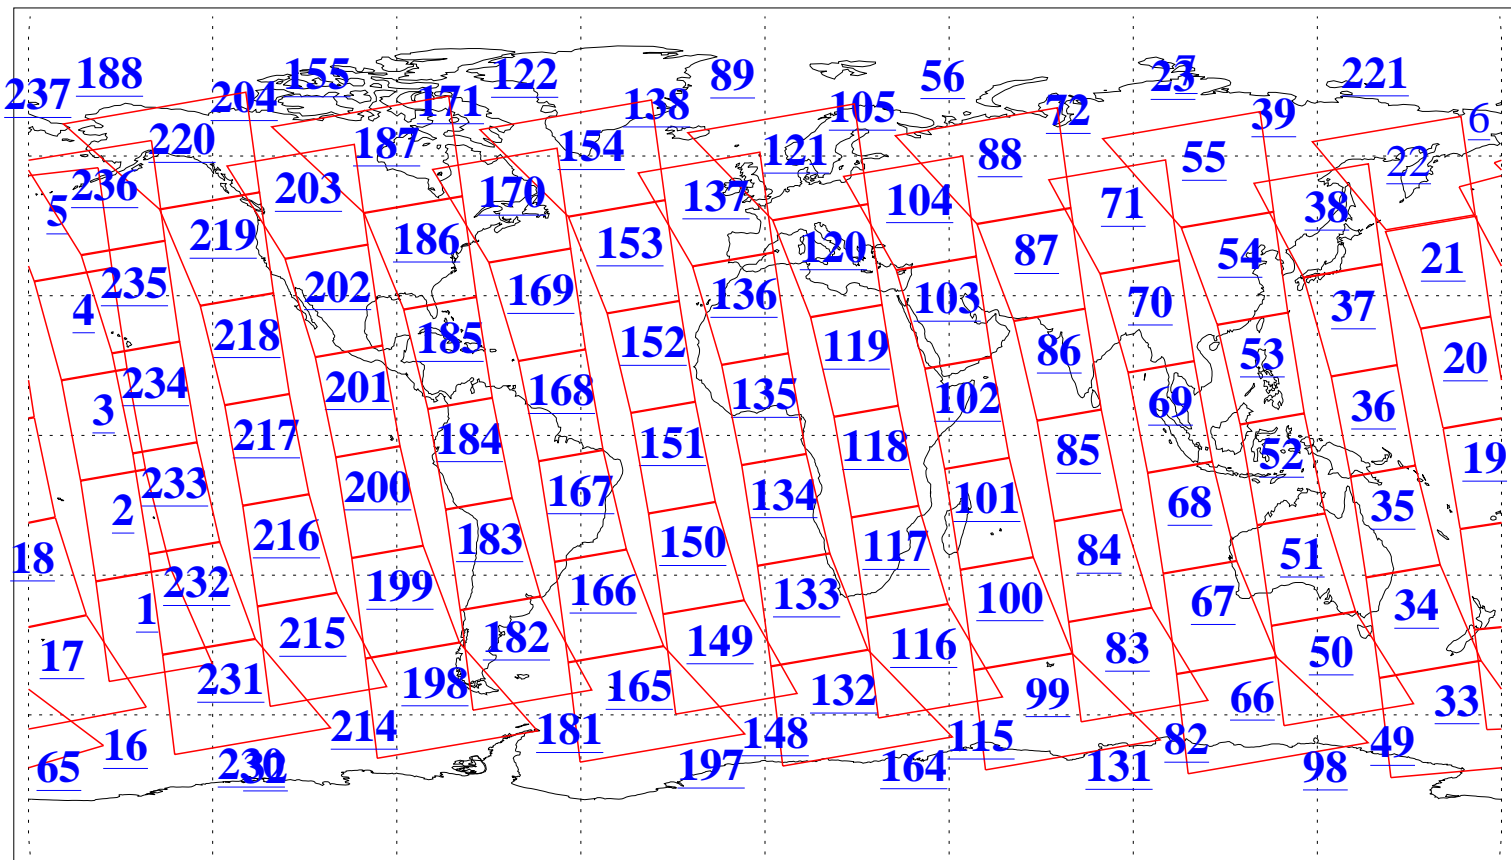

L1B Availability  
AMSU Granules: 240  
HSB Granules: 0  
AIRS Granules: 236

10 Aug 2016  
DoY 223  
Aqua Day 5212  
Granules: 1 to 120

Granules: 121 to 240

Legend: AMSU Available, *HSB Available*, **AIRS Available**

L1B Availability  
AMSU Granules: 240  
HSB Granules: 0  
AIRS Granules: 236

10 Aug 2016  
DoY 223  
Aqua Day 5212

Ascending Granules

Descending Granules

Legend: AMSU Available, HSB Available, AIRS Available

L1B Availability  
 AMSU Granules: 240  
 HSB Granules: 0  
 AIRS Granules: 236

10 Aug 2016  
 DoY 223  
 Aqua Day 5212

Northern Hemisphere Granules

Southern Hemisphere Granules

Legend: AMSU Available, HSB Available, AIRS Available