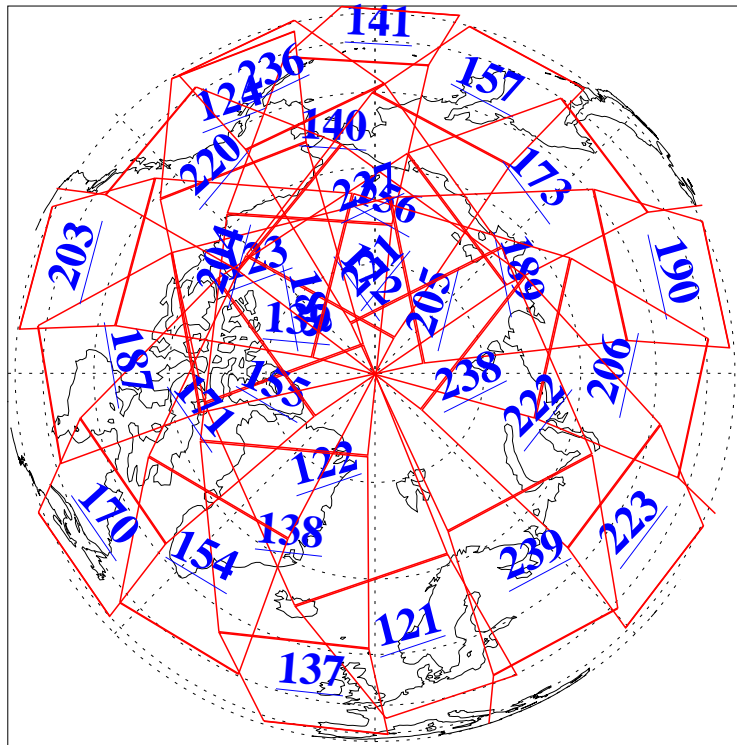

L1B Availability  
AMSU Granules: 240  
HSB Granules: 0  
AIRS Granules: 236

10 Aug 2016  
DoY 223  
Aqua Day 5212  
Granules: 1 to 120

Granules: 121 to 240

Legend: AMSU Available, *HSB Available*, **AIRS Available**

L1B Availability  
AMSU Granules: 240  
HSB Granules: 0  
AIRS Granules: 236

10 Aug 2016  
DoY 223  
Aqua Day 5212

Ascending Granules

Descending Granules

Legend: AMSU Available, HSB Available, AIRS Available

L1B Availability  
 AMSU Granules: 240  
 HSB Granules: 0  
 AIRS Granules: 236

10 Aug 2016  
 DoY 223  
 Aqua Day 5212

Northern Hemisphere Granules

Southern Hemisphere Granules

Legend: AMSU Available, HSB Available, AIRS Available