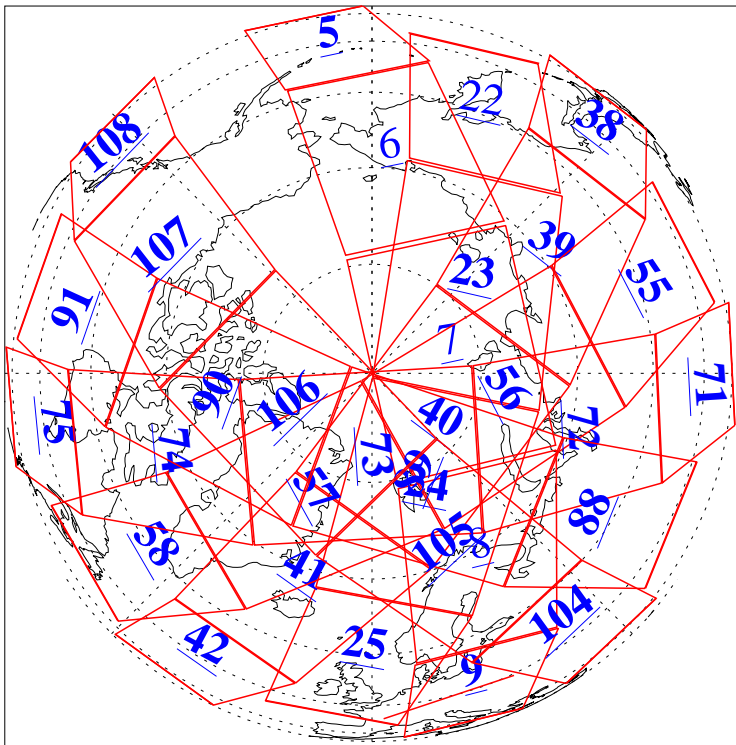

L1B Availability  
AMSU Granules: 240  
HSB Granules: 0  
AIRS Granules: 236

10 Aug 2016  
DoY 223  
Aqua Day 5212  
Granules: 1 to 120

Granules: 121 to 240

Legend: AMSU Available, *HSB Available*, **AIRS Available**

L1B Availability  
AMSU Granules: 240  
HSB Granules: 0  
AIRS Granules: 236

10 Aug 2016  
DoY 223  
Aqua Day 5212

Ascending Granules

Descending Granules

Legend: AMSU Available, HSB Available, AIRS Available

L1B Availability  
 AMSU Granules: 240  
 HSB Granules: 0  
 AIRS Granules: 236

10 Aug 2016  
 DoY 223  
 Aqua Day 5212

Northern Hemisphere Granules

Southern Hemisphere Granules

Legend: AMSU Available, HSB Available, AIRS Available