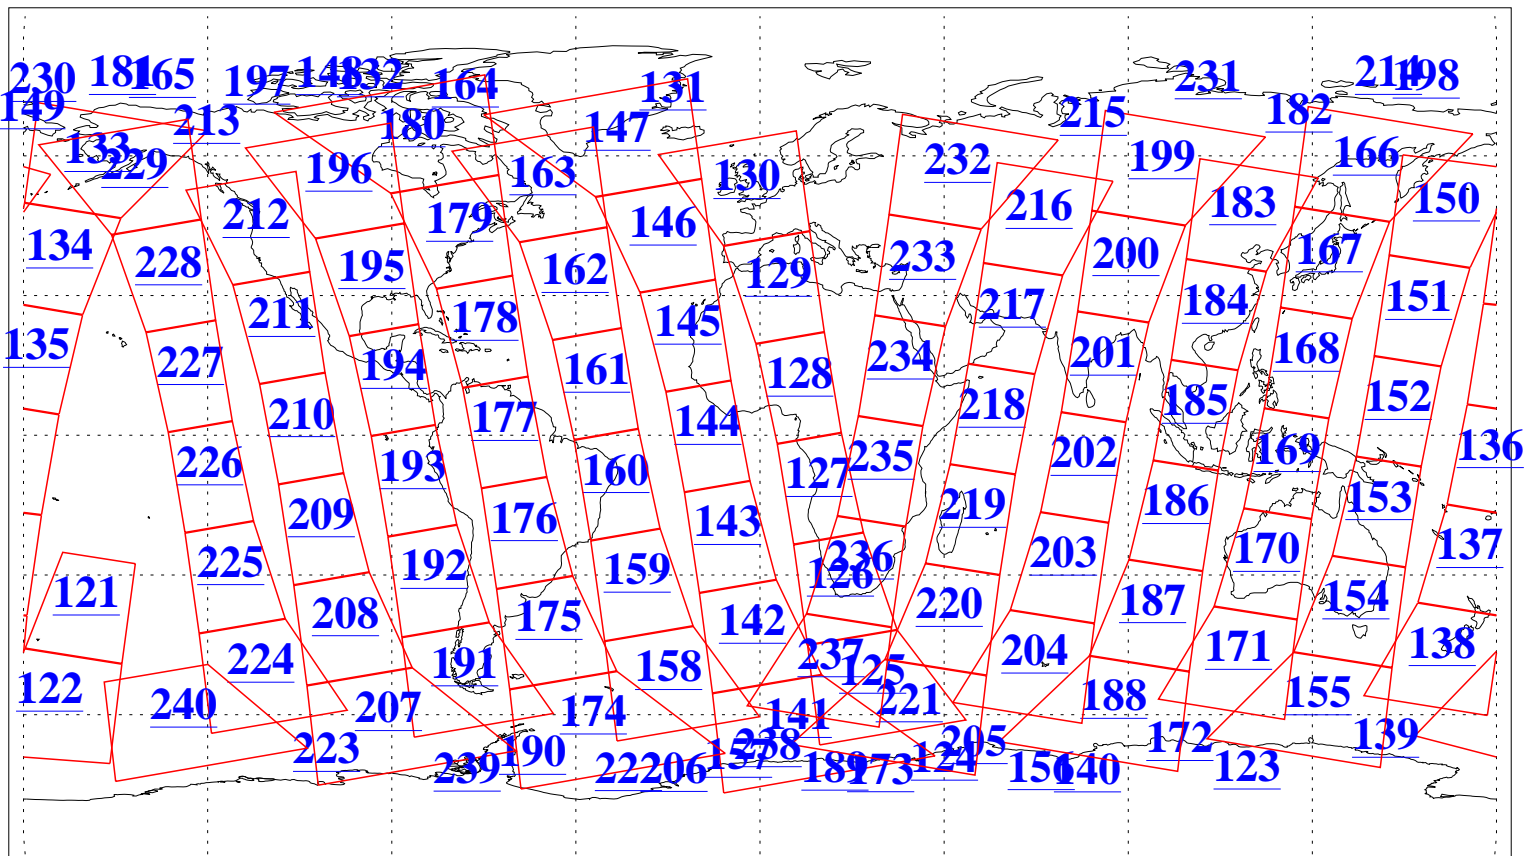

L1B Availability  
AMSU Granules: 240  
HSB Granules: 0  
AIRS Granules: 240

9 Aug 2016  
DoY 222  
Aqua Day 5211  
Granules: 1 to 120

Granules: 121 to 240

Legend: AMSU Available, HSB Available, AIRS Available

L1B Availability  
AMSU Granules: 240  
HSB Granules: 0  
AIRS Granules: 240

9 Aug 2016  
DoY 222  
Aqua Day 5211

Ascending Granules

Descending Granules

Legend: AMSU Available, HSB Available, AIRS Available

L1B Availability  
 AMSU Granules: 240  
 HSB Granules: 0  
 AIRS Granules: 240

9 Aug 2016  
 DoY 222  
 Aqua Day 5211

Northern Hemisphere Granules

Southern Hemisphere Granules

Legend: AMSU Available, HSB Available, AIRS Available