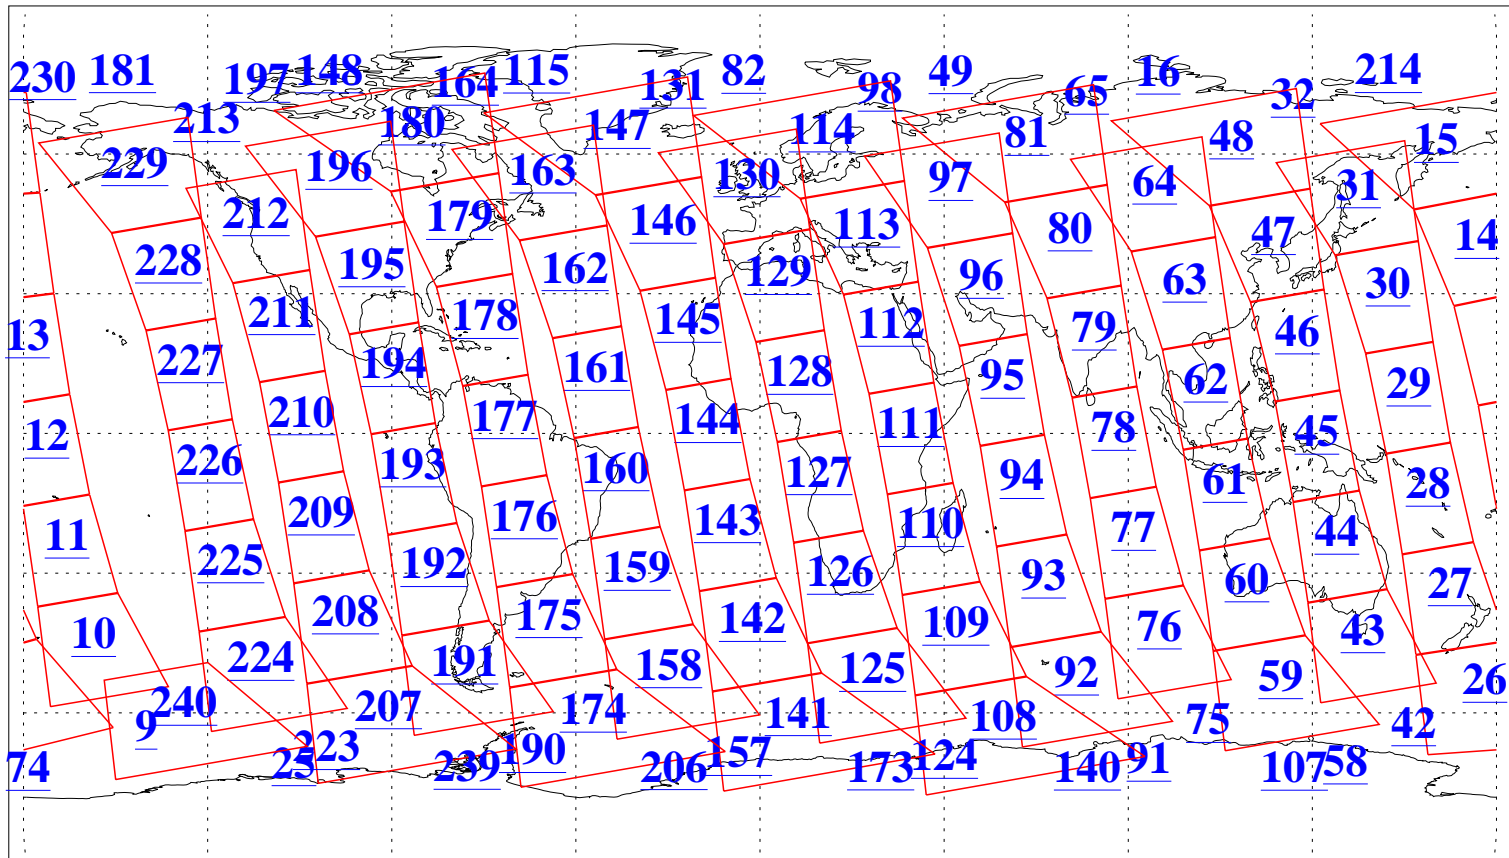

L1B Availability  
AMSU Granules: 240  
HSB Granules: 0  
AIRS Granules: 240

9 Aug 2016  
DoY 222  
Aqua Day 5211  
Granules: 1 to 120

Granules: 121 to 240

Legend: AMSU Available, HSB Available, AIRS Available

L1B Availability  
AMSU Granules: 240  
HSB Granules: 0  
AIRS Granules: 240

9 Aug 2016  
DoY 222  
Aqua Day 5211

Ascending Granules

Descending Granules

Legend: AMSU Available, HSB Available, AIRS Available

L1B Availability  
 AMSU Granules: 240  
 HSB Granules: 0  
 AIRS Granules: 240

9 Aug 2016  
 DoY 222  
 Aqua Day 5211

Northern Hemisphere Granules

Southern Hemisphere Granules

Legend: AMSU Available, HSB Available, AIRS Available