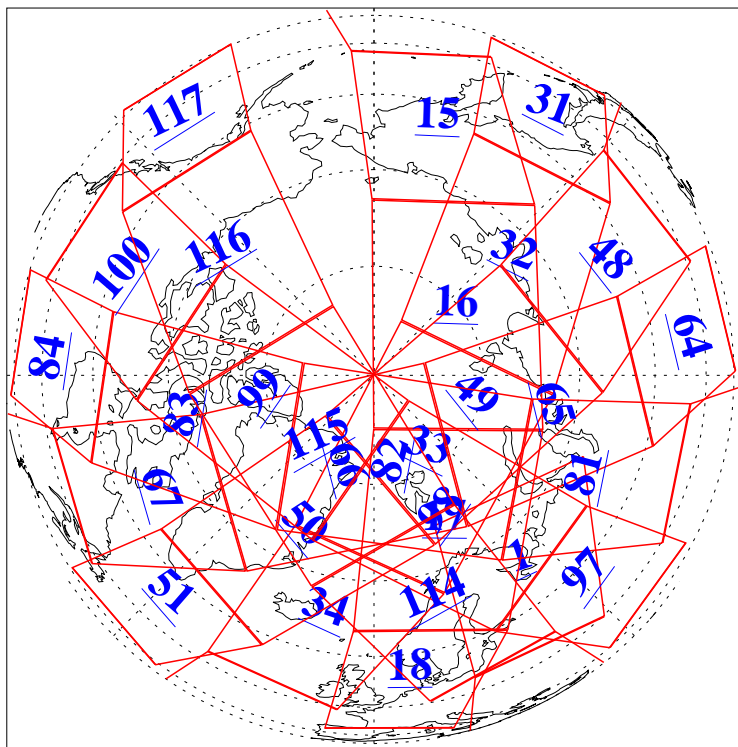

L1B Availability  
AMSU Granules: 240  
HSB Granules: 0  
AIRS Granules: 240

9 Aug 2016  
DoY 222  
Aqua Day 5211  
Granules: 1 to 120

Granules: 121 to 240

Legend: AMSU Available, HSB Available, AIRS Available

L1B Availability  
AMSU Granules: 240  
HSB Granules: 0  
AIRS Granules: 240

9 Aug 2016  
DoY 222  
Aqua Day 5211

Ascending Granules

Descending Granules

Legend: AMSU Available, HSB Available, AIRS Available

L1B Availability  
 AMSU Granules: 240  
 HSB Granules: 0  
 AIRS Granules: 240

9 Aug 2016  
 DoY 222  
 Aqua Day 5211

Northern Hemisphere Granules

Southern Hemisphere Granules

Legend: AMSU Available, HSB Available, AIRS Available