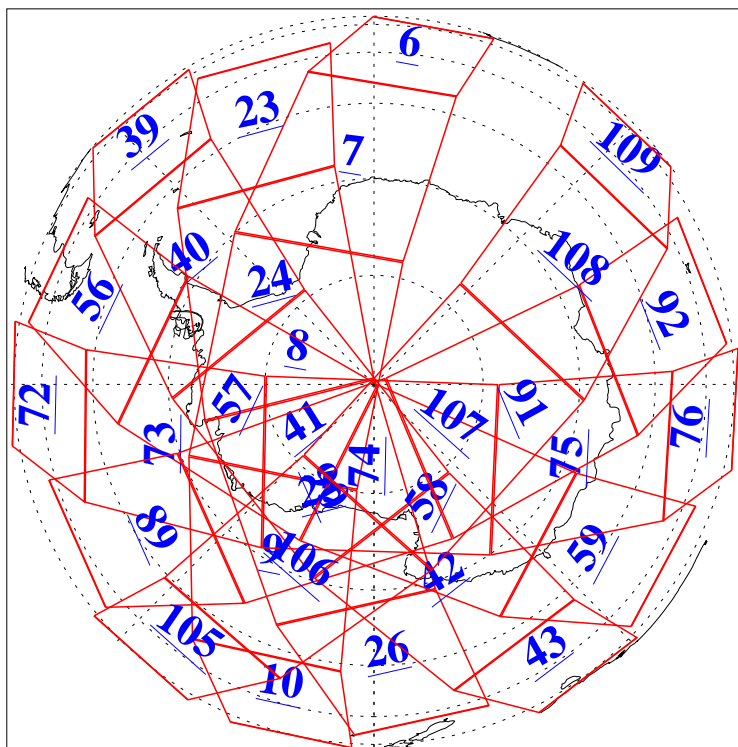

L1B Availability  
AMSU Granules: 240  
HSB Granules: 0  
AIRS Granules: 240

9 Aug 2016  
DoY 222  
Aqua Day 5211  
Granules: 1 to 120

Granules: 121 to 240

Legend: AMSU Available, HSB Available, AIRS Available

L1B Availability  
AMSU Granules: 240  
HSB Granules: 0  
AIRS Granules: 240

9 Aug 2016  
DoY 222  
Aqua Day 5211

Ascending Granules

Descending Granules

Legend: AMSU Available, HSB Available, AIRS Available

L1B Availability  
 AMSU Granules: 240  
 HSB Granules: 0  
 AIRS Granules: 240

9 Aug 2016  
 DoY 222  
 Aqua Day 5211

Northern Hemisphere Granules

Southern Hemisphere Granules

Legend: AMSU Available, HSB Available, AIRS Available