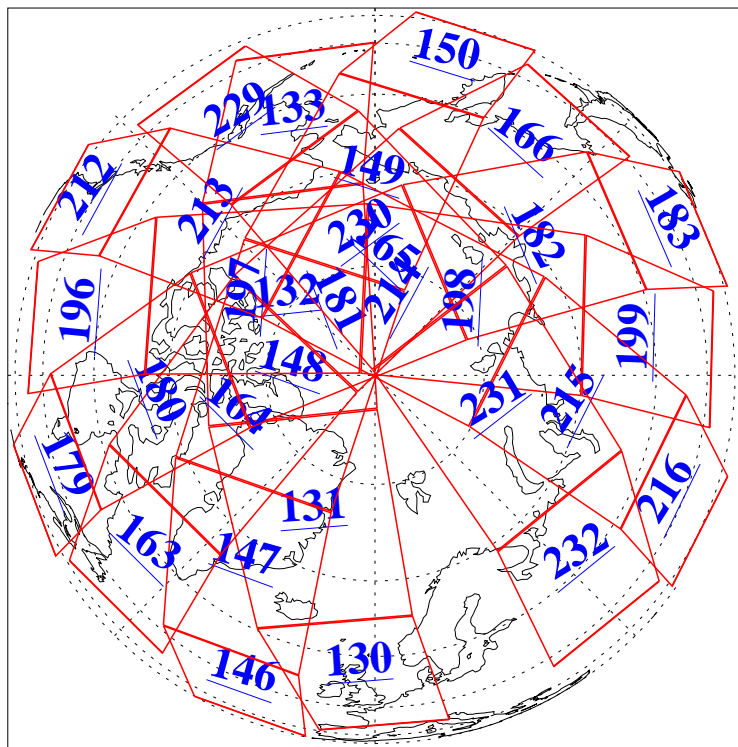

L1B Availability  
AMSU Granules: 240  
HSB Granules: 0  
AIRS Granules: 240

9 Aug 2016  
DoY 222  
Aqua Day 5211  
Granules: 1 to 120

Granules: 121 to 240

Legend: AMSU Available, HSB Available, AIRS Available

L1B Availability  
AMSU Granules: 240  
HSB Granules: 0  
AIRS Granules: 240

9 Aug 2016  
DoY 222  
Aqua Day 5211

Ascending Granules

Descending Granules

Legend: AMSU Available, HSB Available, AIRS Available

L1B Availability  
 AMSU Granules: 240  
 HSB Granules: 0  
 AIRS Granules: 240

9 Aug 2016  
 DoY 222  
 Aqua Day 5211

Northern Hemisphere Granules

Southern Hemisphere Granules

Legend: AMSU Available, HSB Available, AIRS Available