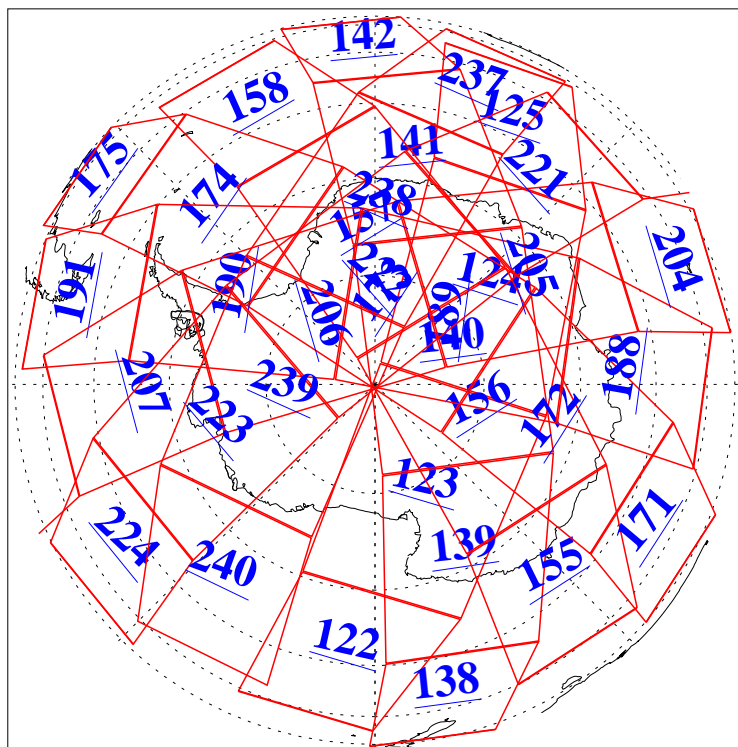

L1B Availability  
AMSU Granules: 240  
HSB Granules: 0  
AIRS Granules: 240

9 Aug 2016  
DoY 222  
Aqua Day 5211  
Granules: 1 to 120

Granules: 121 to 240

Legend: AMSU Available, HSB Available, AIRS Available

L1B Availability  
AMSU Granules: 240  
HSB Granules: 0  
AIRS Granules: 240

9 Aug 2016  
DoY 222  
Aqua Day 5211

Ascending Granules

Descending Granules

Legend: AMSU Available, HSB Available, AIRS Available

L1B Availability  
 AMSU Granules: 240  
 HSB Granules: 0  
 AIRS Granules: 240

9 Aug 2016  
 DoY 222  
 Aqua Day 5211

Northern Hemisphere Granules

Southern Hemisphere Granules

Legend: AMSU Available, HSB Available, AIRS Available