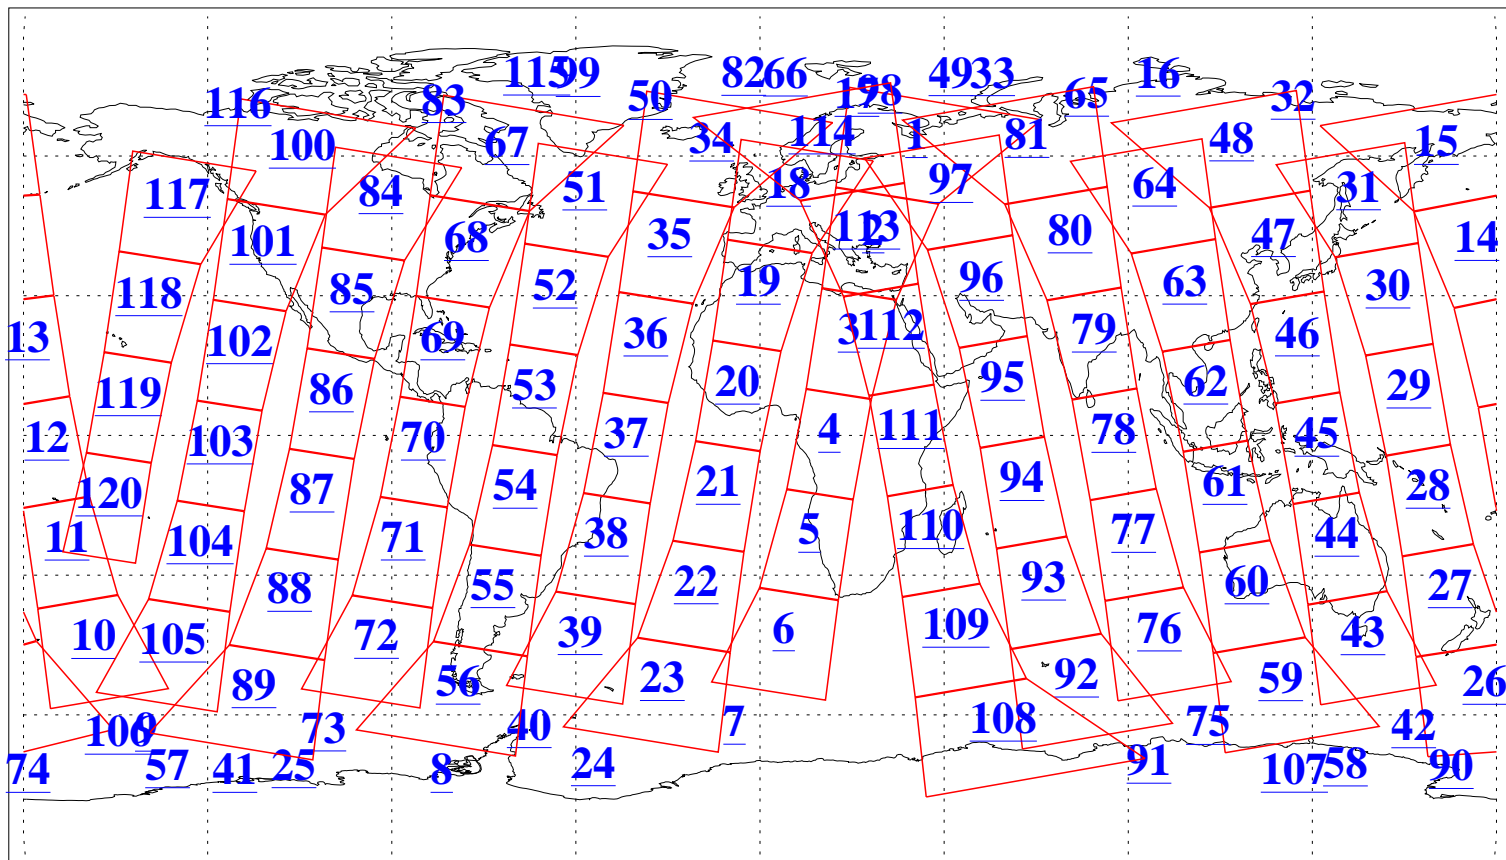

L1B Availability  
AMSU Granules: 240  
HSB Granules: 0  
AIRS Granules: 240

9 Aug 2016  
DoY 222  
Aqua Day 5211  
Granules: 1 to 120

Granules: 121 to 240

Legend: AMSU Available, HSB Available, AIRS Available

L1B Availability  
AMSU Granules: 240  
HSB Granules: 0  
AIRS Granules: 240

9 Aug 2016  
DoY 222  
Aqua Day 5211

Ascending Granules

Descending Granules

Legend: AMSU Available, HSB Available, AIRS Available

L1B Availability  
 AMSU Granules: 240  
 HSB Granules: 0  
 AIRS Granules: 240

9 Aug 2016  
 DoY 222  
 Aqua Day 5211

Northern Hemisphere Granules

Southern Hemisphere Granules

Legend: AMSU Available, HSB Available, AIRS Available