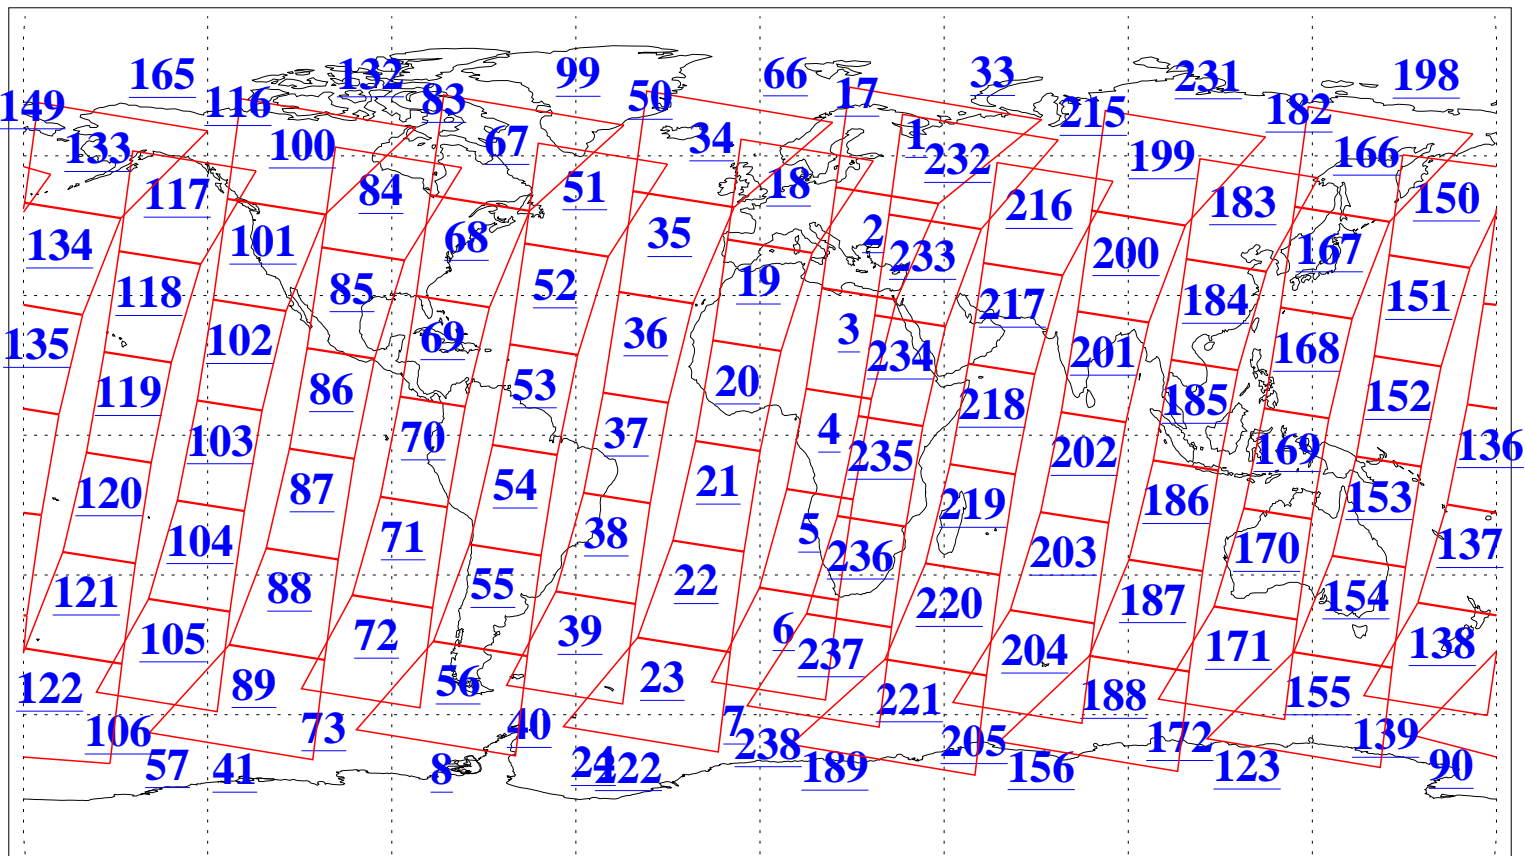

L1B Availability  
AMSU Granules: 240  
HSB Granules: 0  
AIRS Granules: 240

9 Aug 2016  
DoY 222  
Aqua Day 5211  
Granules: 1 to 120

Granules: 121 to 240

Legend: AMSU Available, HSB Available, AIRS Available

L1B Availability  
AMSU Granules: 240  
HSB Granules: 0  
AIRS Granules: 240

9 Aug 2016  
DoY 222  
Aqua Day 5211

Ascending Granules

Descending Granules

Legend: AMSU Available, HSB Available, AIRS Available

L1B Availability  
 AMSU Granules: 240  
 HSB Granules: 0  
 AIRS Granules: 240

9 Aug 2016  
 DoY 222  
 Aqua Day 5211

Northern Hemisphere Granules

Southern Hemisphere Granules

Legend: AMSU Available, HSB Available, AIRS Available