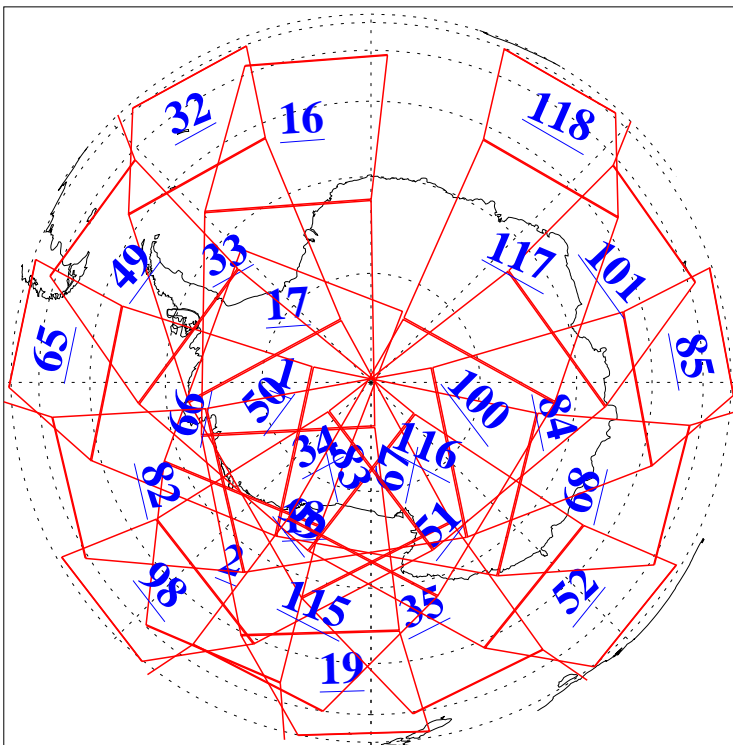

L1B Availability  
AMSU Granules: 240  
HSB Granules: 0  
AIRS Granules: 240

8 Aug 2016  
DoY 221  
Aqua Day 5210  
Granules: 1 to 120

Granules: 121 to 240

Legend: AMSU Available, HSB Available, AIRS Available

L1B Availability  
AMSU Granules: 240  
HSB Granules: 0  
AIRS Granules: 240

8 Aug 2016  
DoY 221  
Aqua Day 5210  
Ascending Granules

Descending Granules

Legend: AMSU Available, HSB Available, AIRS Available

L1B Availability  
 AMSU Granules: 240  
 HSB Granules: 0  
 AIRS Granules: 240

8 Aug 2016  
 DoY 221  
 Aqua Day 5210

Northern Hemisphere Granules

Southern Hemisphere Granules

Legend: AMSU Available, HSB Available, AIRS Available