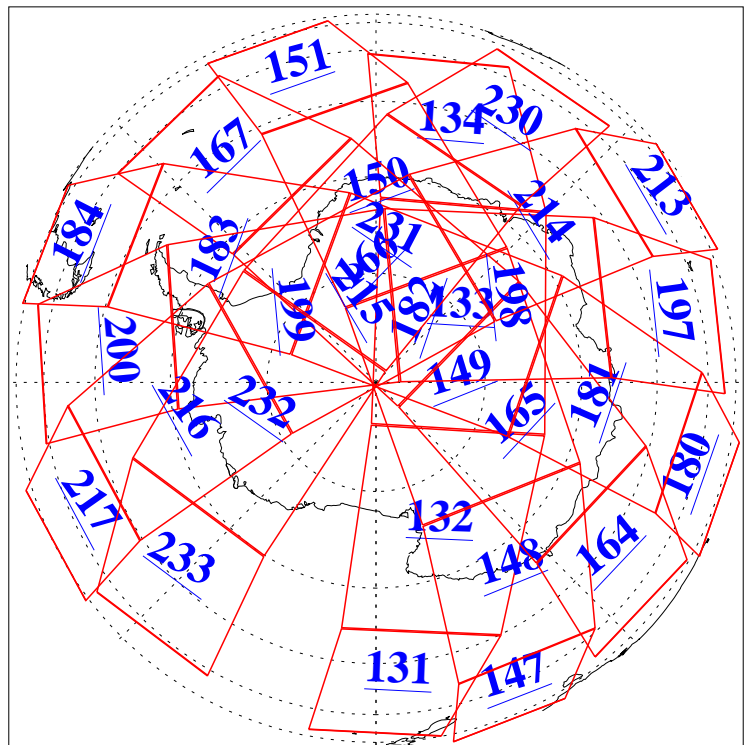

L1B Availability  
AMSU Granules: 240  
HSB Granules: 0  
AIRS Granules: 240

8 Aug 2016  
DoY 221  
Aqua Day 5210  
Granules: 1 to 120

Granules: 121 to 240

Legend: AMSU Available, HSB Available, AIRS Available

L1B Availability  
AMSU Granules: 240  
HSB Granules: 0  
AIRS Granules: 240

8 Aug 2016  
DoY 221  
Aqua Day 5210  
Ascending Granules

Descending Granules

Legend: AMSU Available, HSB Available, AIRS Available

L1B Availability  
 AMSU Granules: 240  
 HSB Granules: 0  
 AIRS Granules: 240

8 Aug 2016  
 DoY 221  
 Aqua Day 5210

Northern Hemisphere Granules

Southern Hemisphere Granules

Legend: AMSU Available, HSB Available, AIRS Available