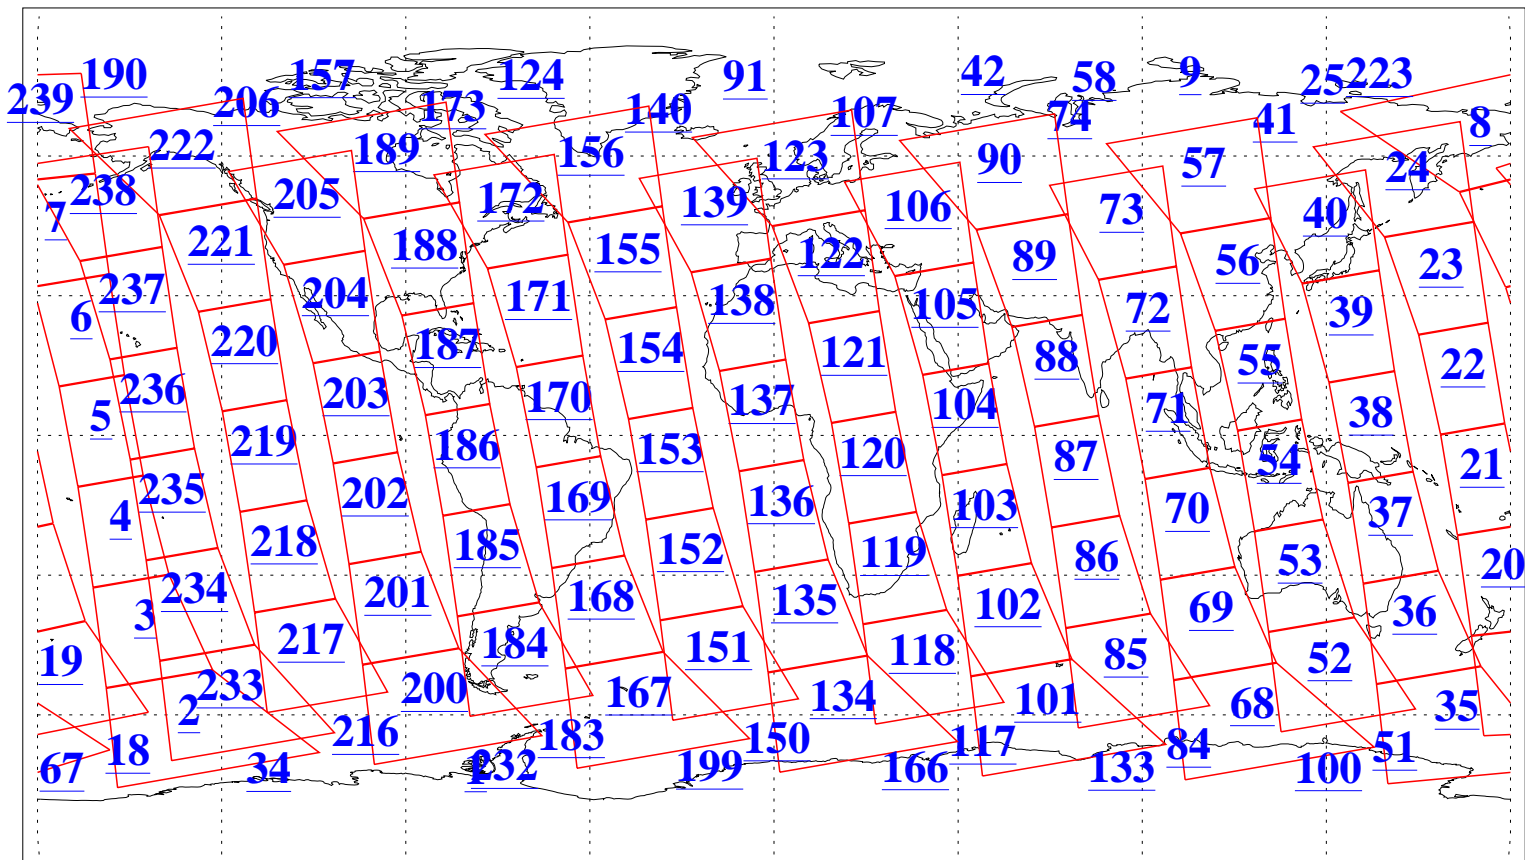

L1B Availability  
AMSU Granules: 240  
HSB Granules: 0  
AIRS Granules: 240

8 Aug 2016  
DoY 221  
Aqua Day 5210  
Granules: 1 to 120

Granules: 121 to 240

Legend: AMSU Available, HSB Available, AIRS Available

L1B Availability  
AMSU Granules: 240  
HSB Granules: 0  
AIRS Granules: 240

8 Aug 2016  
DoY 221  
Aqua Day 5210  
Ascending Granules

Descending Granules

Legend: AMSU Available, HSB Available, AIRS Available

L1B Availability  
 AMSU Granules: 240  
 HSB Granules: 0  
 AIRS Granules: 240

8 Aug 2016  
 DoY 221  
 Aqua Day 5210

Northern Hemisphere Granules

Southern Hemisphere Granules

Legend: AMSU Available, HSB Available, AIRS Available