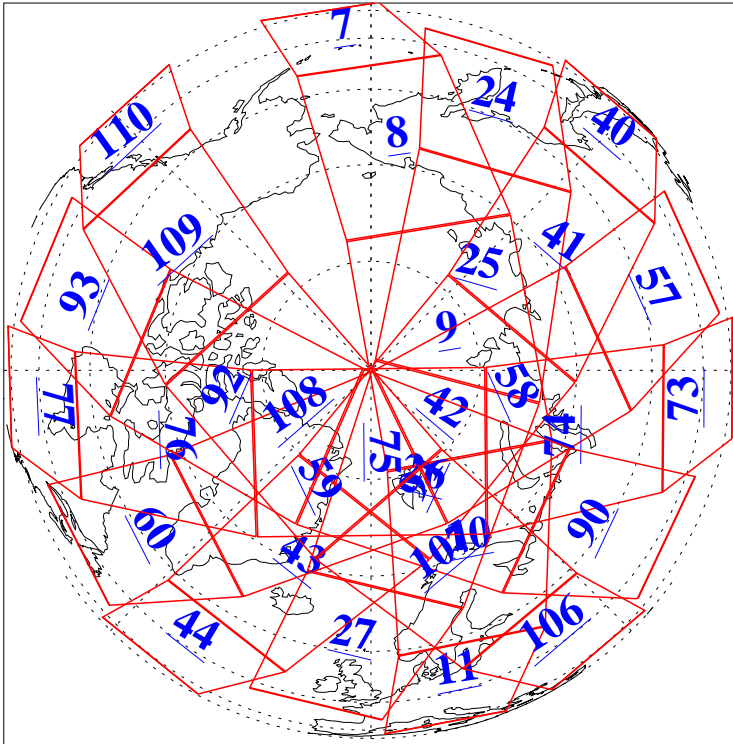

L1B Availability  
AMSU Granules: 240  
HSB Granules: 0  
AIRS Granules: 240

8 Aug 2016  
DoY 221  
Aqua Day 5210  
Granules: 1 to 120

Granules: 121 to 240

Legend: AMSU Available, HSB Available, AIRS Available

L1B Availability  
AMSU Granules: 240  
HSB Granules: 0  
AIRS Granules: 240

8 Aug 2016  
DoY 221  
Aqua Day 5210  
Ascending Granules

Descending Granules

Legend: AMSU Available, HSB Available, AIRS Available

L1B Availability  
 AMSU Granules: 240  
 HSB Granules: 0  
 AIRS Granules: 240

8 Aug 2016  
 DoY 221  
 Aqua Day 5210

Northern Hemisphere Granules

Southern Hemisphere Granules

Legend: AMSU Available, HSB Available, AIRS Available