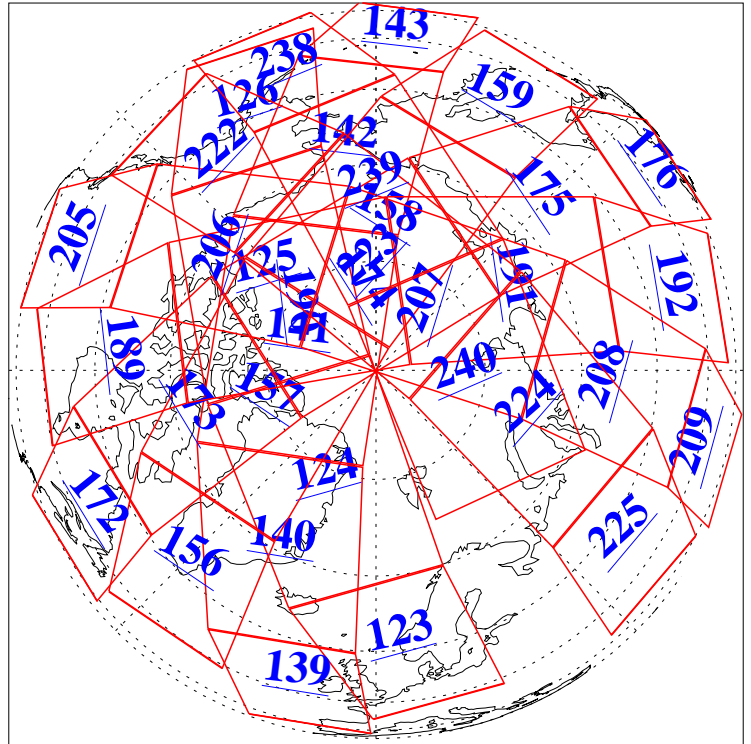

L1B Availability  
AMSU Granules: 240  
HSB Granules: 0  
AIRS Granules: 240

8 Aug 2016  
DoY 221  
Aqua Day 5210  
Granules: 1 to 120

Granules: 121 to 240

Legend: AMSU Available, HSB Available, AIRS Available

L1B Availability  
AMSU Granules: 240  
HSB Granules: 0  
AIRS Granules: 240

8 Aug 2016  
DoY 221  
Aqua Day 5210  
Ascending Granules

Descending Granules

Legend: AMSU Available, HSB Available, AIRS Available

L1B Availability  
 AMSU Granules: 240  
 HSB Granules: 0  
 AIRS Granules: 240

8 Aug 2016  
 DoY 221  
 Aqua Day 5210

Northern Hemisphere Granules

Southern Hemisphere Granules

Legend: AMSU Available, HSB Available, AIRS Available