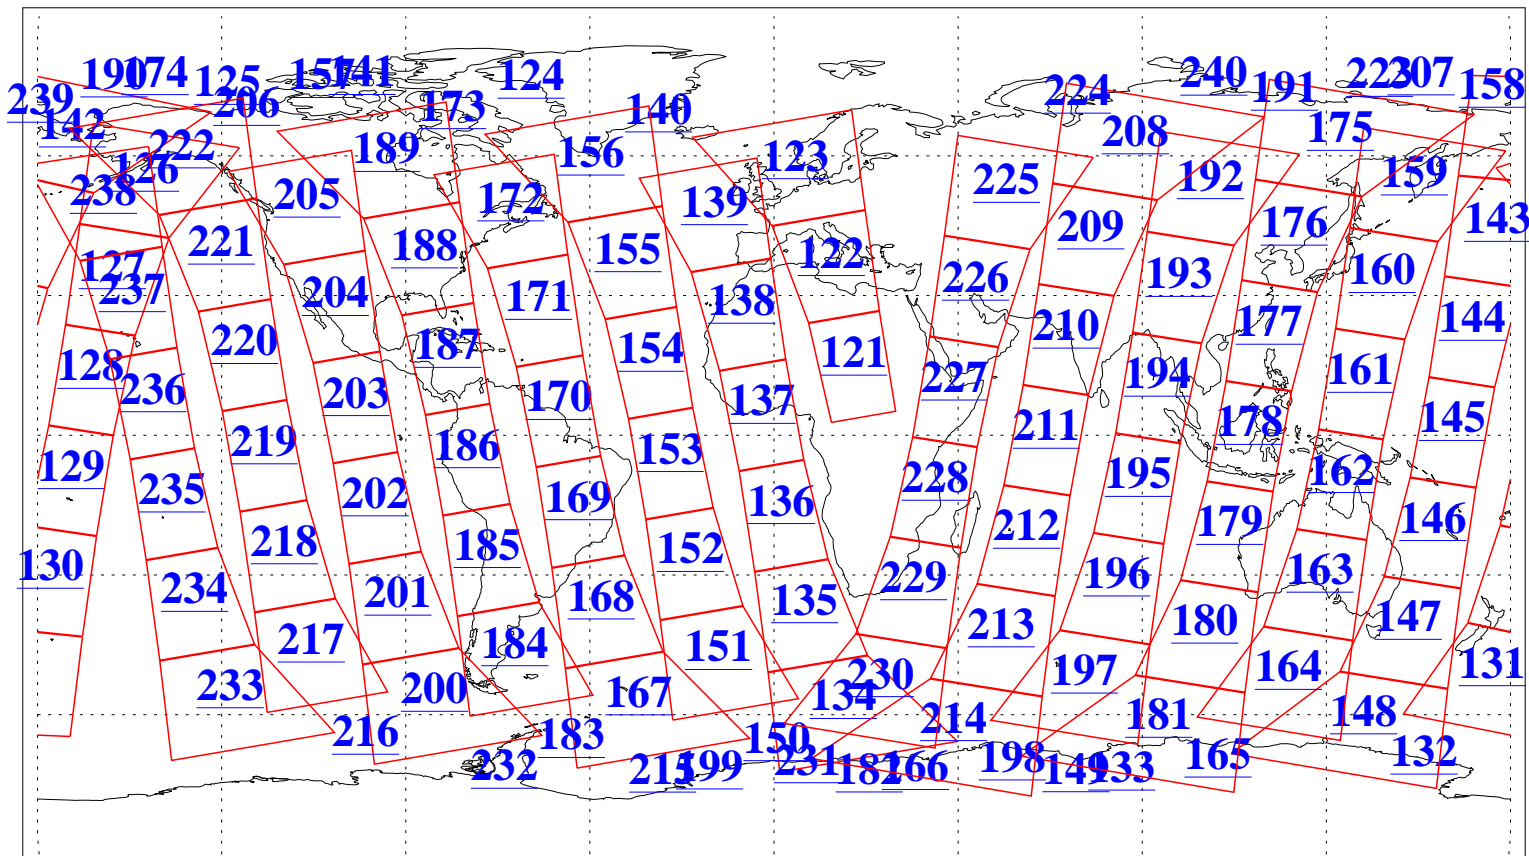

L1B Availability  
AMSU Granules: 240  
HSB Granules: 0  
AIRS Granules: 240

8 Aug 2016  
DoY 221  
Aqua Day 5210  
Granules: 1 to 120

Granules: 121 to 240

Legend: AMSU Available, HSB Available, AIRS Available

L1B Availability  
AMSU Granules: 240  
HSB Granules: 0  
AIRS Granules: 240

8 Aug 2016  
DoY 221  
Aqua Day 5210  
Ascending Granules

Descending Granules

Legend: AMSU Available, HSB Available, AIRS Available

L1B Availability  
 AMSU Granules: 240  
 HSB Granules: 0  
 AIRS Granules: 240

8 Aug 2016  
 DoY 221  
 Aqua Day 5210

Northern Hemisphere Granules

Southern Hemisphere Granules

Legend: AMSU Available, HSB Available, AIRS Available