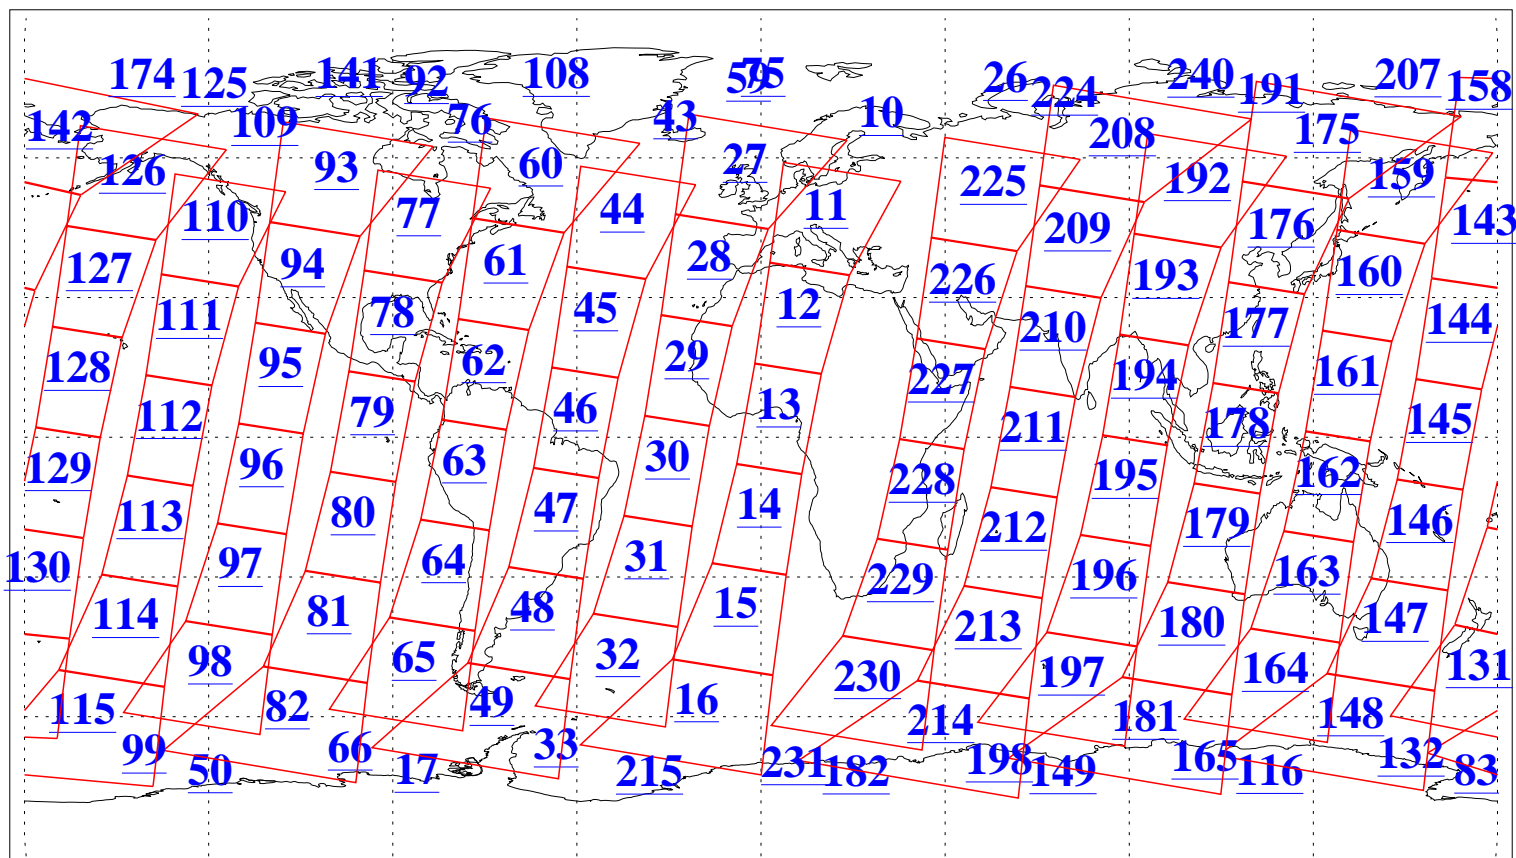

L1B Availability  
AMSU Granules: 240  
HSB Granules: 0  
AIRS Granules: 240

8 Aug 2016  
DoY 221  
Aqua Day 5210  
Granules: 1 to 120

Granules: 121 to 240

Legend: AMSU Available, HSB Available, AIRS Available

L1B Availability  
AMSU Granules: 240  
HSB Granules: 0  
AIRS Granules: 240

8 Aug 2016  
DoY 221  
Aqua Day 5210  
Ascending Granules

Descending Granules

Legend: AMSU Available, HSB Available, AIRS Available

L1B Availability  
 AMSU Granules: 240  
 HSB Granules: 0  
 AIRS Granules: 240

8 Aug 2016  
 DoY 221  
 Aqua Day 5210

Northern Hemisphere Granules

Southern Hemisphere Granules

Legend: AMSU Available, HSB Available, AIRS Available