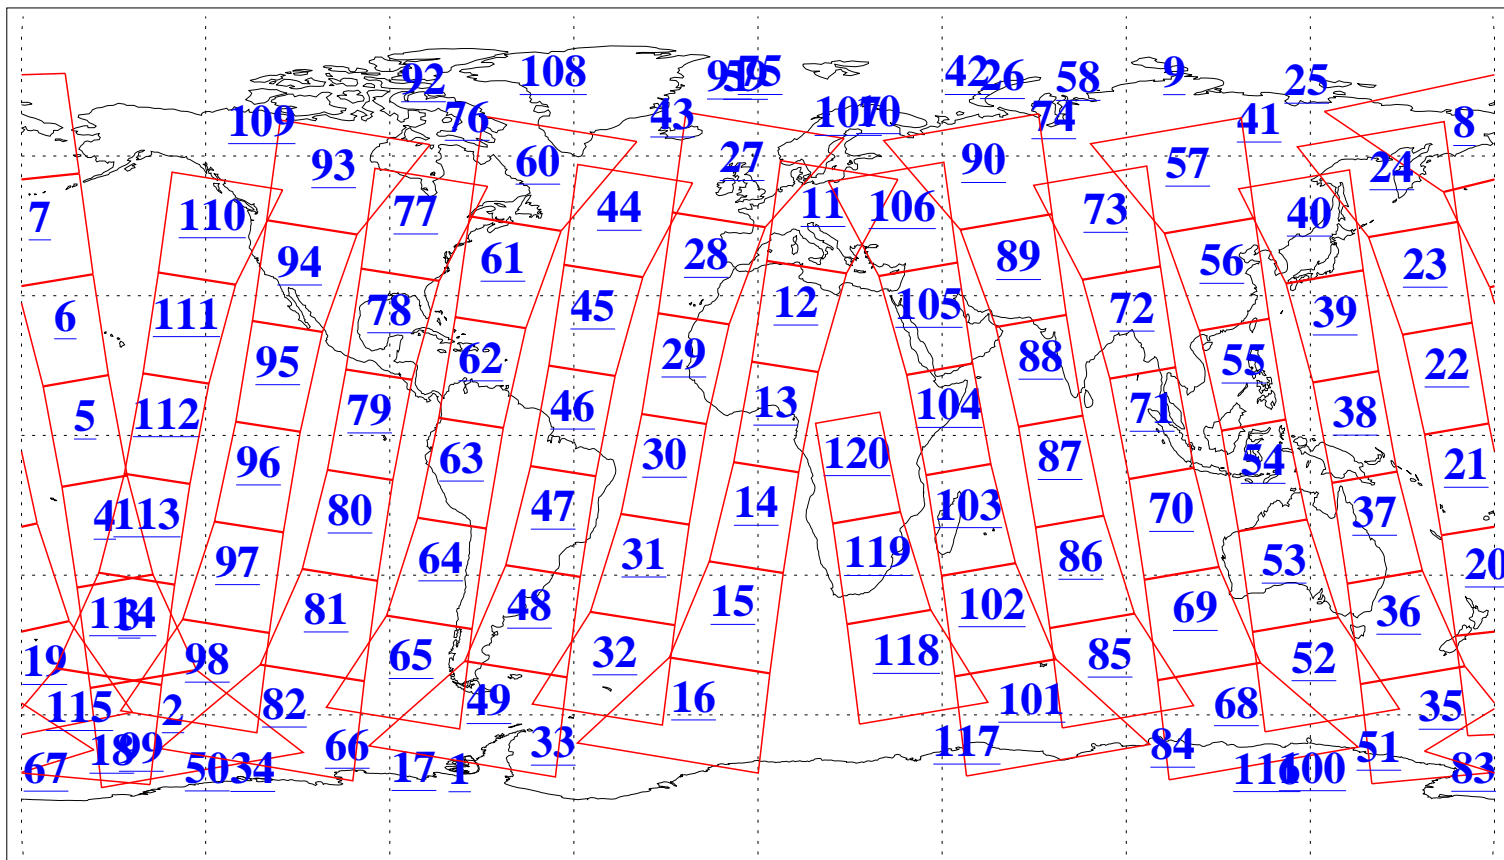

L1B Availability  
AMSU Granules: 240  
HSB Granules: 0  
AIRS Granules: 240

8 Aug 2016  
DoY 221  
Aqua Day 5210  
Granules: 1 to 120

Granules: 121 to 240

Legend: AMSU Available, HSB Available, AIRS Available

L1B Availability  
AMSU Granules: 240  
HSB Granules: 0  
AIRS Granules: 240

8 Aug 2016  
DoY 221  
Aqua Day 5210  
Ascending Granules

Descending Granules

Legend: AMSU Available, HSB Available, AIRS Available

L1B Availability  
 AMSU Granules: 240  
 HSB Granules: 0  
 AIRS Granules: 240

8 Aug 2016  
 DoY 221  
 Aqua Day 5210

Northern Hemisphere Granules

Southern Hemisphere Granules

Legend: AMSU Available, HSB Available, AIRS Available