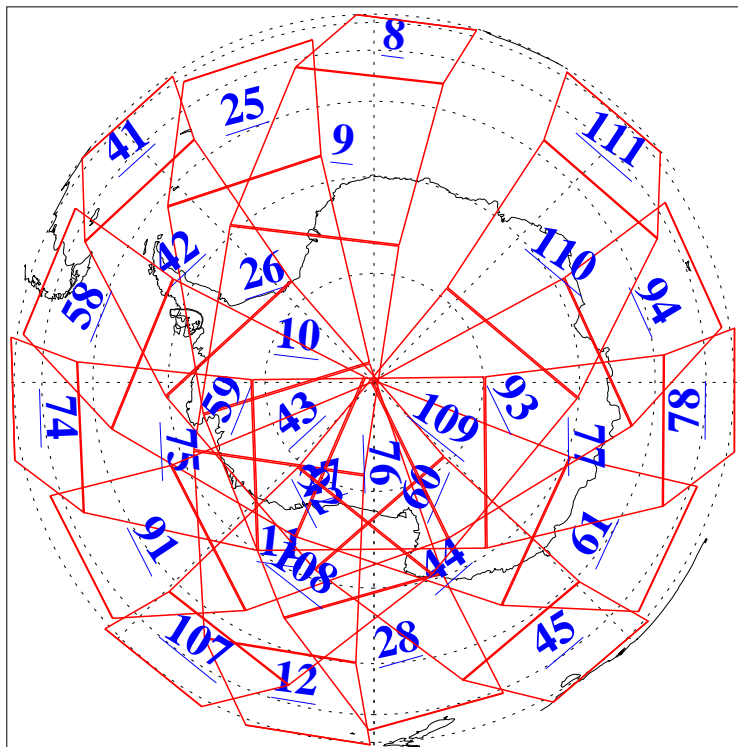

L1B Availability
AMSU Granules: 240
HSB Granules: 0
AIRS Granules: 240

7 Aug 2016
DoY 220
Aqua Day 5209
Granules: 1 to 120

Granules: 121 to 240

Legend: AMSU Available, HSB Available, AIRS Available

L1B Availability
AMSU Granules: 240
HSB Granules: 0
AIRS Granules: 240

7 Aug 2016
DoY 220
Aqua Day 5209

Ascending Granules

Descending Granules

Legend: AMSU Available, HSB Available, AIRS Available

L1B Availability
 AMSU Granules: 240
 HSB Granules: 0
 AIRS Granules: 240

7 Aug 2016
 DoY 220
 Aqua Day 5209

Northern Hemisphere Granules

Southern Hemisphere Granules

Legend: AMSU Available, HSB Available, AIRS Available