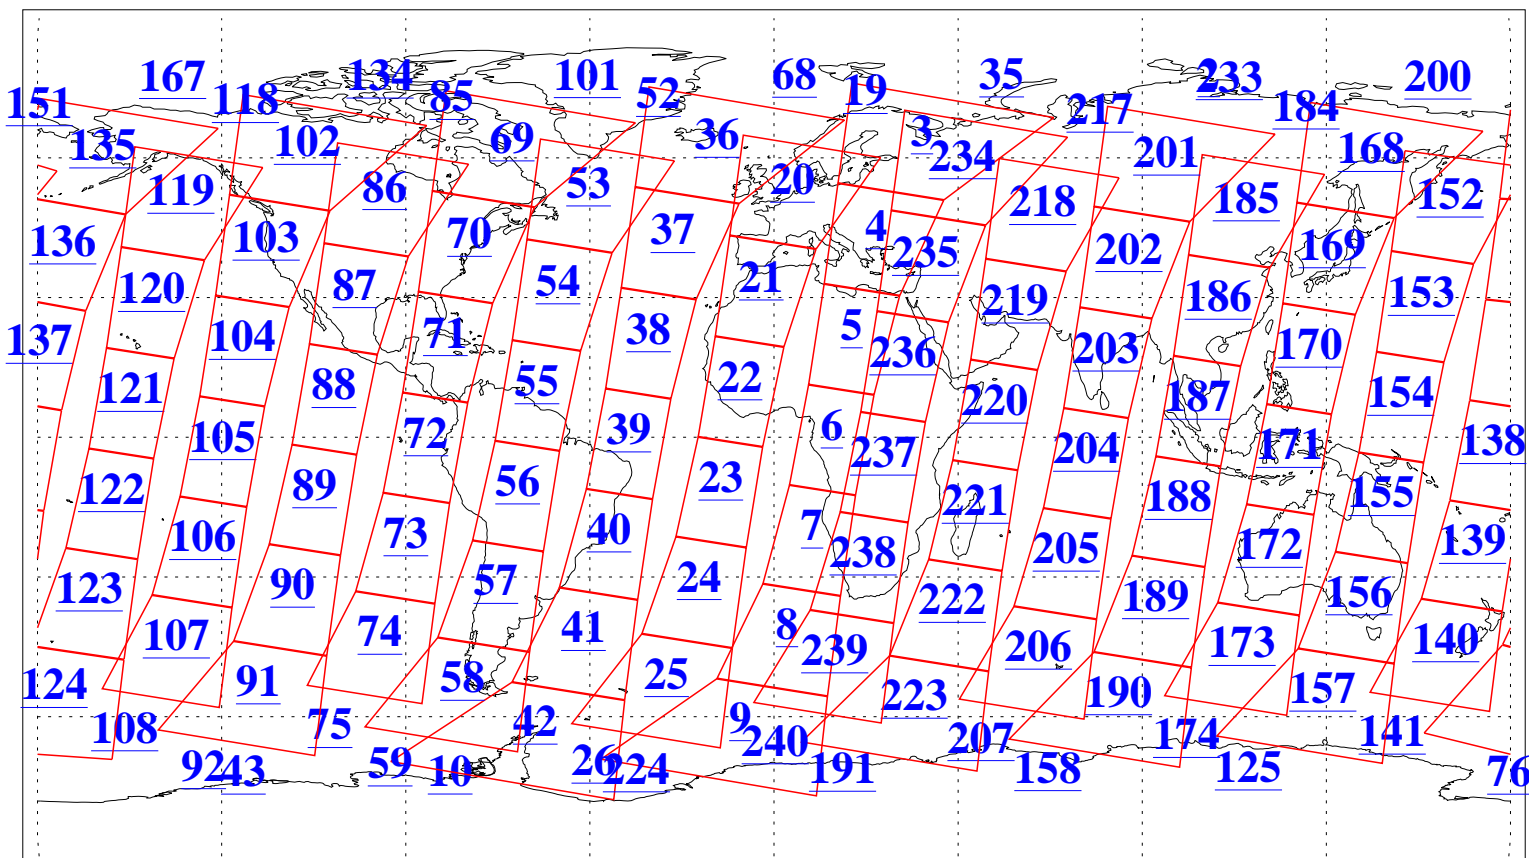

L1B Availability
AMSU Granules: 240
HSB Granules: 0
AIRS Granules: 240

7 Aug 2016
DoY 220
Aqua Day 5209
Granules: 1 to 120

Granules: 121 to 240

Legend: AMSU Available, HSB Available, AIRS Available

L1B Availability
AMSU Granules: 240
HSB Granules: 0
AIRS Granules: 240

7 Aug 2016
DoY 220
Aqua Day 5209

Ascending Granules

Descending Granules

Legend: AMSU Available, HSB Available, AIRS Available

L1B Availability
 AMSU Granules: 240
 HSB Granules: 0
 AIRS Granules: 240

7 Aug 2016
 DoY 220
 Aqua Day 5209

Northern Hemisphere Granules

Southern Hemisphere Granules

Legend: AMSU Available, HSB Available, AIRS Available