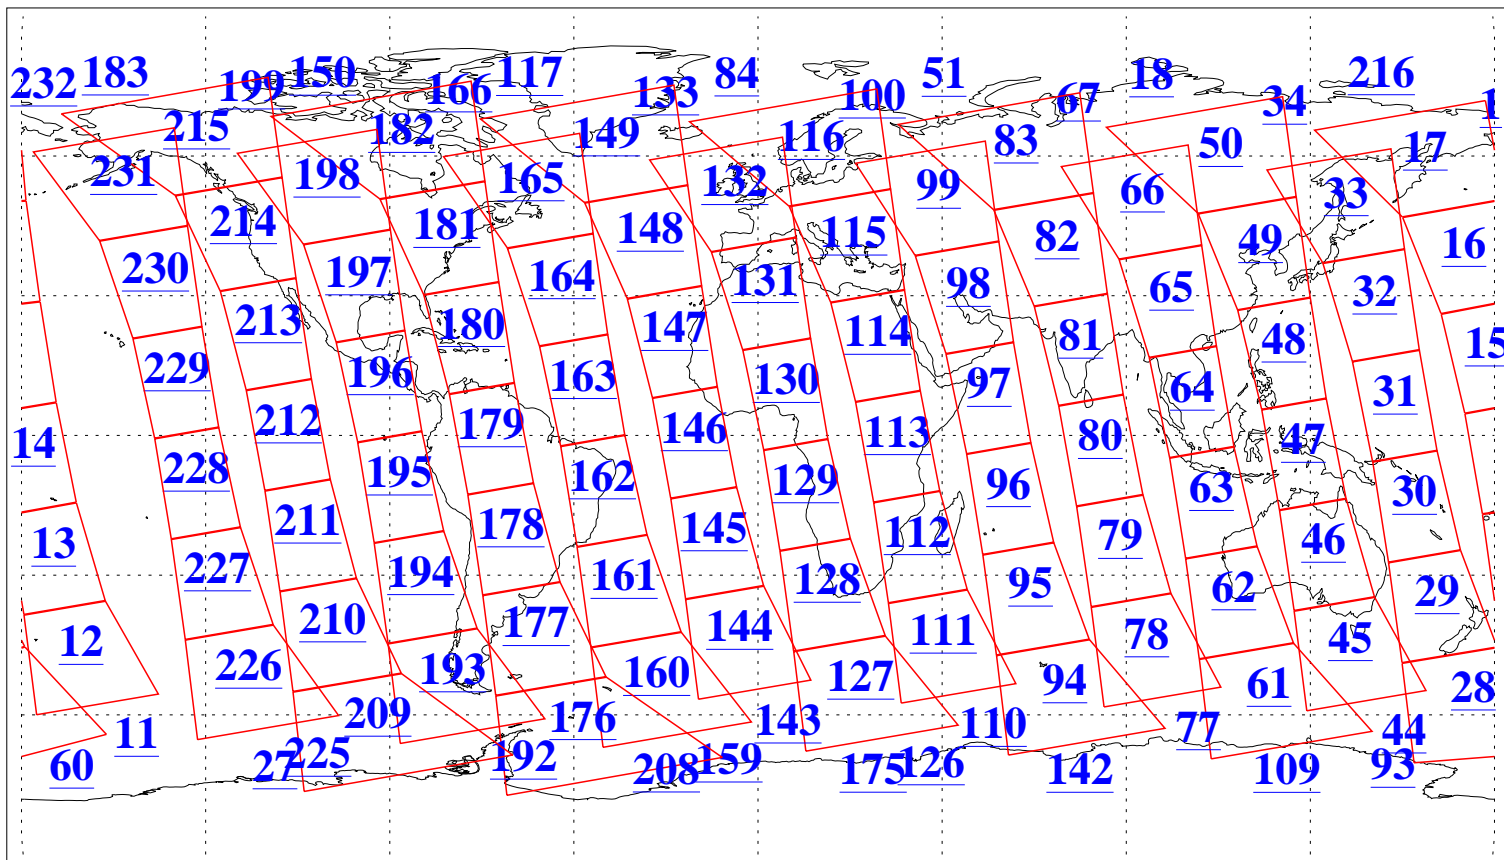

L1B Availability
AMSU Granules: 240
HSB Granules: 0
AIRS Granules: 240

7 Aug 2016
DoY 220
Aqua Day 5209
Granules: 1 to 120

Granules: 121 to 240

Legend: AMSU Available, HSB Available, AIRS Available

L1B Availability
AMSU Granules: 240
HSB Granules: 0
AIRS Granules: 240

7 Aug 2016
DoY 220
Aqua Day 5209

Ascending Granules

Descending Granules

Legend: AMSU Available, HSB Available, AIRS Available

L1B Availability
 AMSU Granules: 240
 HSB Granules: 0
 AIRS Granules: 240

7 Aug 2016
 DoY 220
 Aqua Day 5209

Northern Hemisphere Granules

Southern Hemisphere Granules

Legend: AMSU Available, HSB Available, AIRS Available