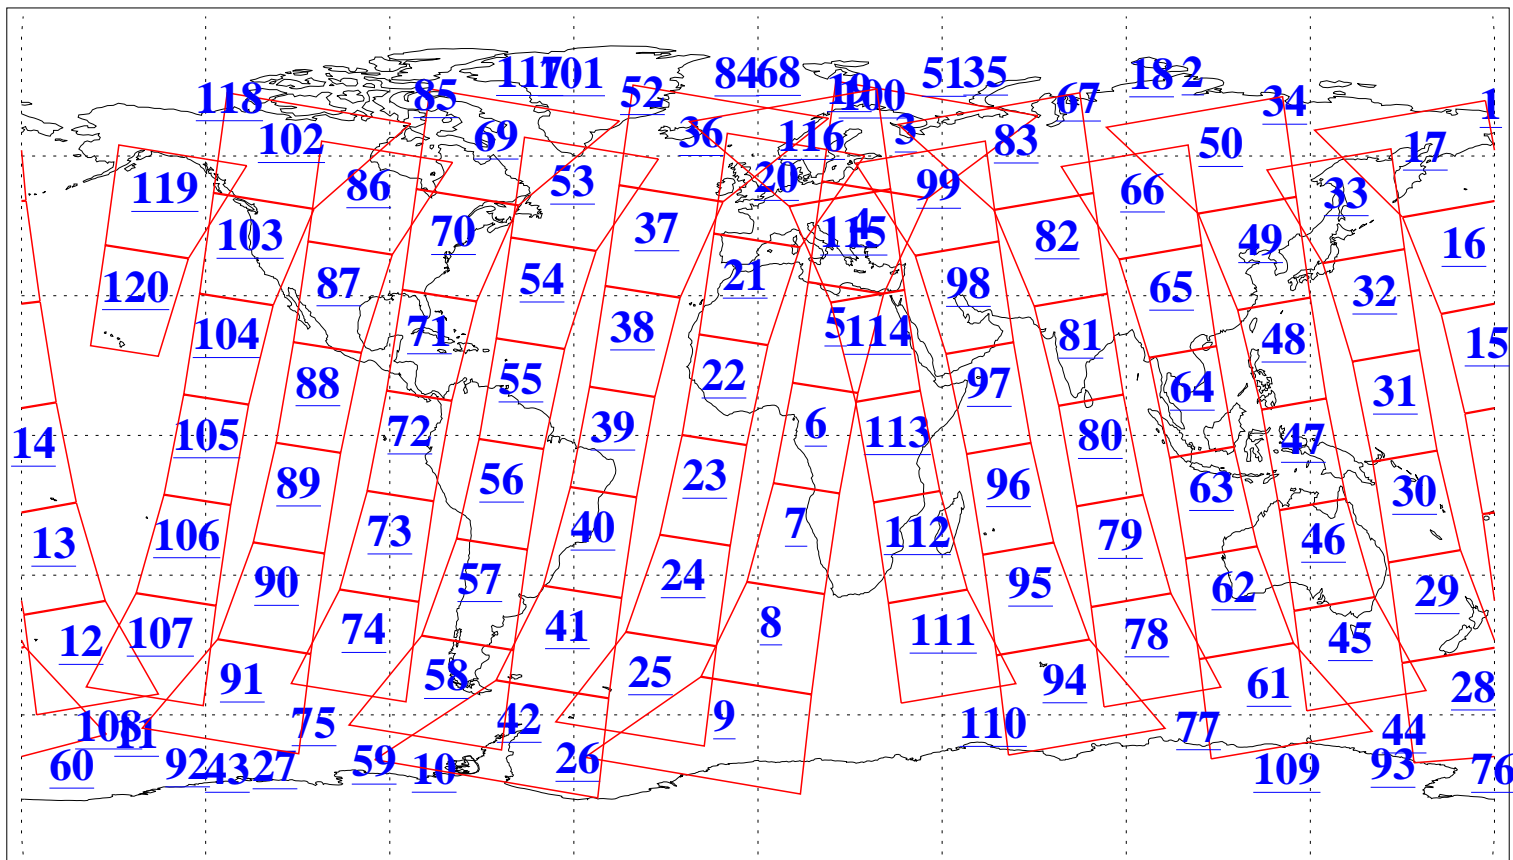

L1B Availability
AMSU Granules: 240
HSB Granules: 0
AIRS Granules: 240

7 Aug 2016
DoY 220
Aqua Day 5209
Granules: 1 to 120

Granules: 121 to 240

Legend: AMSU Available, HSB Available, AIRS Available

L1B Availability
AMSU Granules: 240
HSB Granules: 0
AIRS Granules: 240

7 Aug 2016
DoY 220
Aqua Day 5209

Ascending Granules

Descending Granules

Legend: AMSU Available, HSB Available, AIRS Available

L1B Availability
 AMSU Granules: 240
 HSB Granules: 0
 AIRS Granules: 240

7 Aug 2016
 DoY 220
 Aqua Day 5209

Northern Hemisphere Granules

Southern Hemisphere Granules

Legend: AMSU Available, HSB Available, AIRS Available