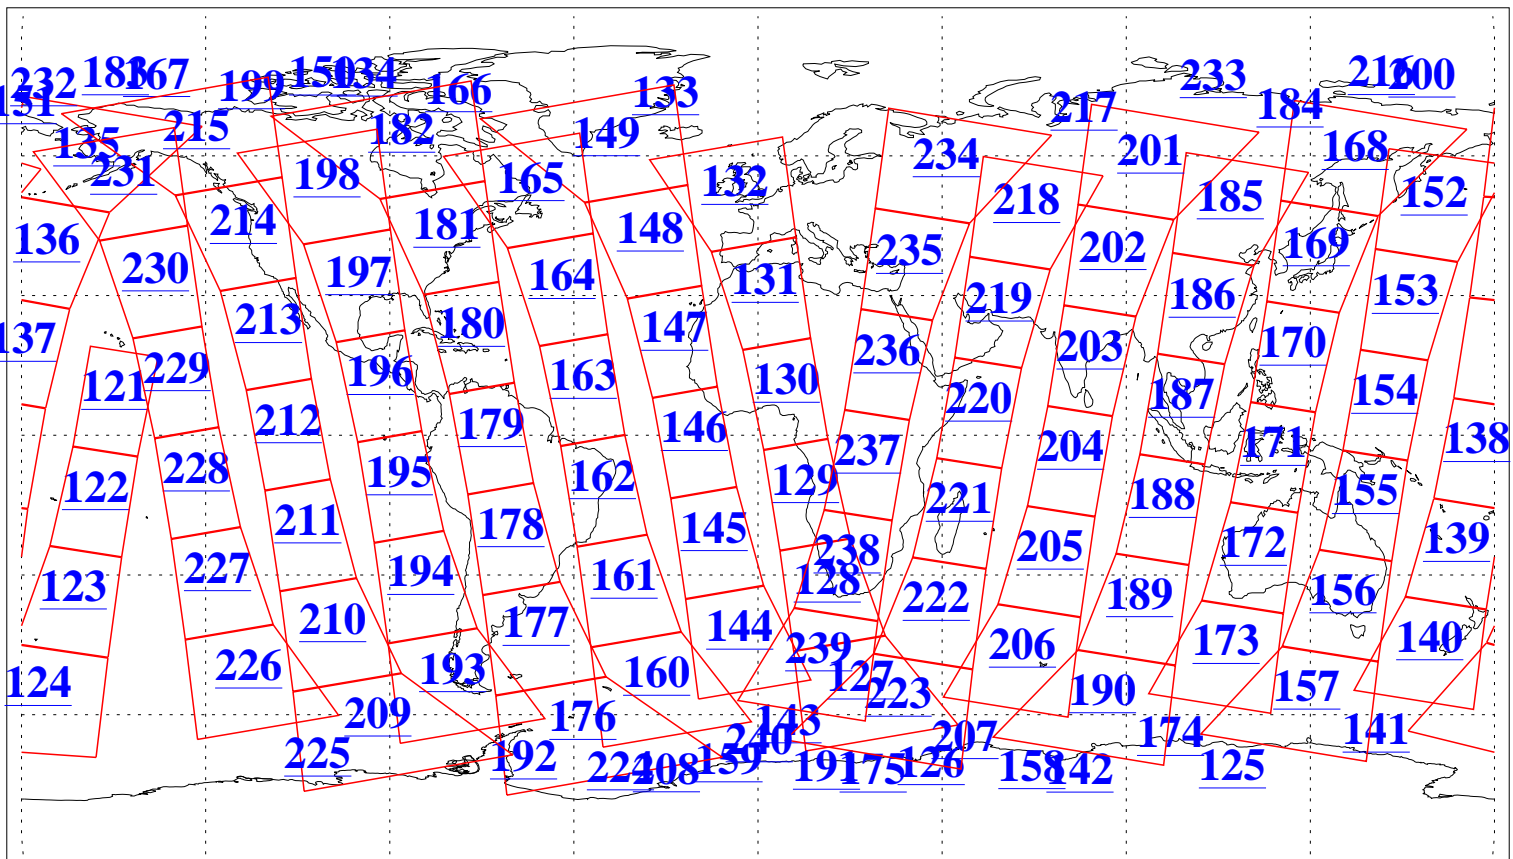

L1B Availability
AMSU Granules: 240
HSB Granules: 0
AIRS Granules: 240

7 Aug 2016
DoY 220
Aqua Day 5209
Granules: 1 to 120

Granules: 121 to 240

Legend: AMSU Available, HSB Available, AIRS Available

L1B Availability
AMSU Granules: 240
HSB Granules: 0
AIRS Granules: 240

7 Aug 2016
DoY 220
Aqua Day 5209

Ascending Granules

Descending Granules

Legend: AMSU Available, HSB Available, AIRS Available

L1B Availability
 AMSU Granules: 240
 HSB Granules: 0
 AIRS Granules: 240

7 Aug 2016
 DoY 220
 Aqua Day 5209