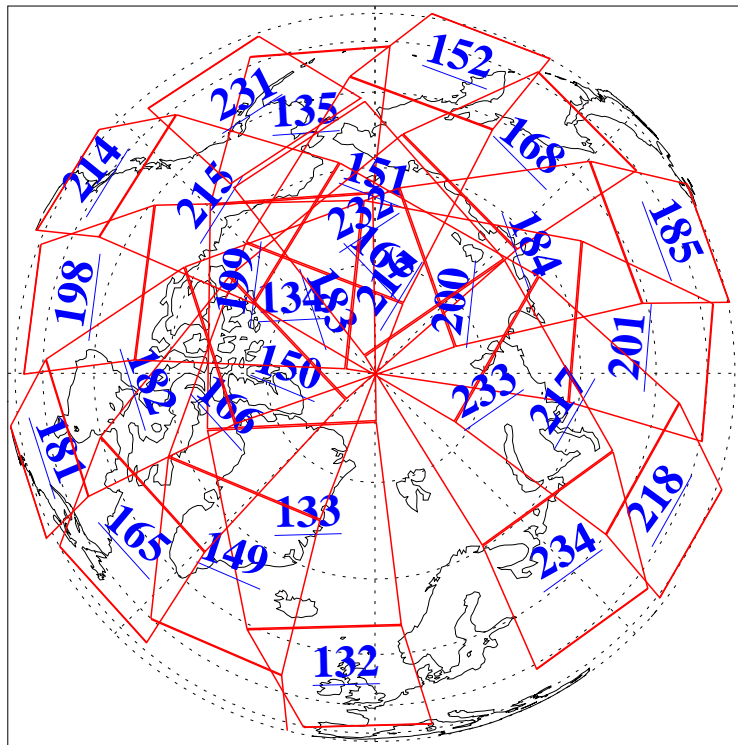

7 Aug 2016
DoY 220
Aqua Day 5209

Ascending Granules

Descending Granules

Legend: AMSU Available, HSB Available, AIRS Available

L1B Availability
 AMSU Granules: 240
 HSB Granules: 0
 AIRS Granules: 240

7 Aug 2016
 DoY 220
 Aqua Day 5209

Northern Hemisphere Granules

Southern Hemisphere Granules

Legend: AMSU Available, HSB Available, AIRS Available