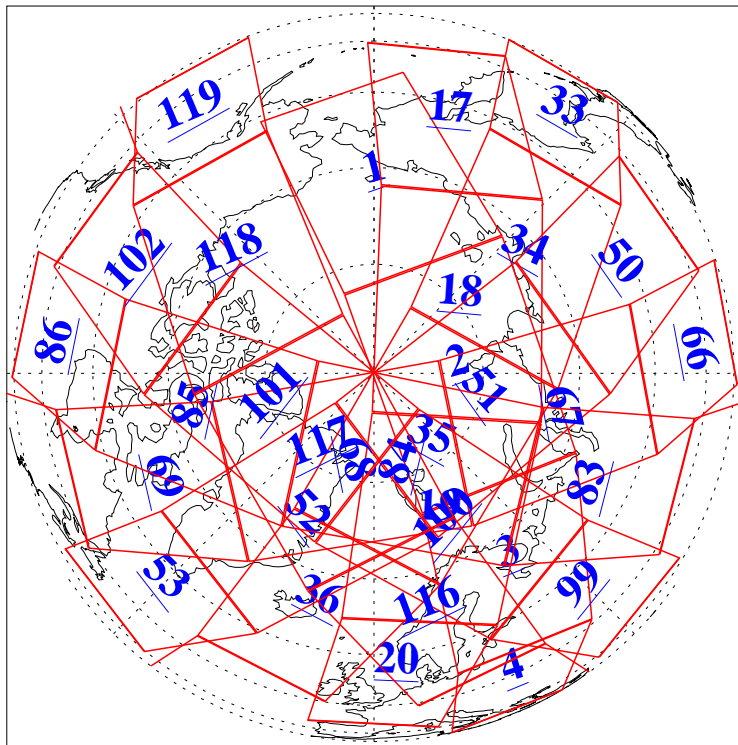

L1B Availability
AMSU Granules: 240
HSB Granules: 0
AIRS Granules: 240

7 Aug 2016
DoY 220
Aqua Day 5209
Granules: 1 to 120

Granules: 121 to 240

Legend: AMSU Available, HSB Available, AIRS Available

L1B Availability
AMSU Granules: 240
HSB Granules: 0
AIRS Granules: 240

7 Aug 2016
DoY 220
Aqua Day 5209

Ascending Granules

Descending Granules

Legend: AMSU Available, HSB Available, AIRS Available

L1B Availability
 AMSU Granules: 240
 HSB Granules: 0
 AIRS Granules: 240

7 Aug 2016
 DoY 220
 Aqua Day 5209

Northern Hemisphere Granules

Southern Hemisphere Granules

Legend: AMSU Available, HSB Available, AIRS Available