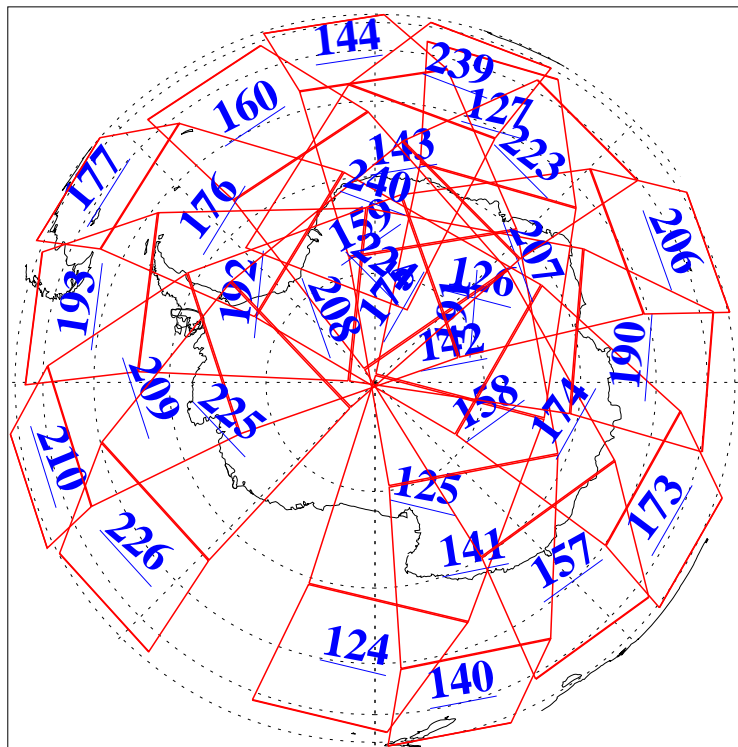

L1B Availability
AMSU Granules: 240
HSB Granules: 0
AIRS Granules: 240

7 Aug 2016
DoY 220
Aqua Day 5209
Granules: 1 to 120

Granules: 121 to 240

Legend: AMSU Available, HSB Available, AIRS Available

L1B Availability
AMSU Granules: 240
HSB Granules: 0
AIRS Granules: 240

7 Aug 2016
DoY 220
Aqua Day 5209

Ascending Granules

Descending Granules

Legend: AMSU Available, HSB Available, AIRS Available

L1B Availability
 AMSU Granules: 240
 HSB Granules: 0
 AIRS Granules: 240

7 Aug 2016
 DoY 220
 Aqua Day 5209

Northern Hemisphere Granules

Southern Hemisphere Granules

Legend: AMSU Available, HSB Available, AIRS Available