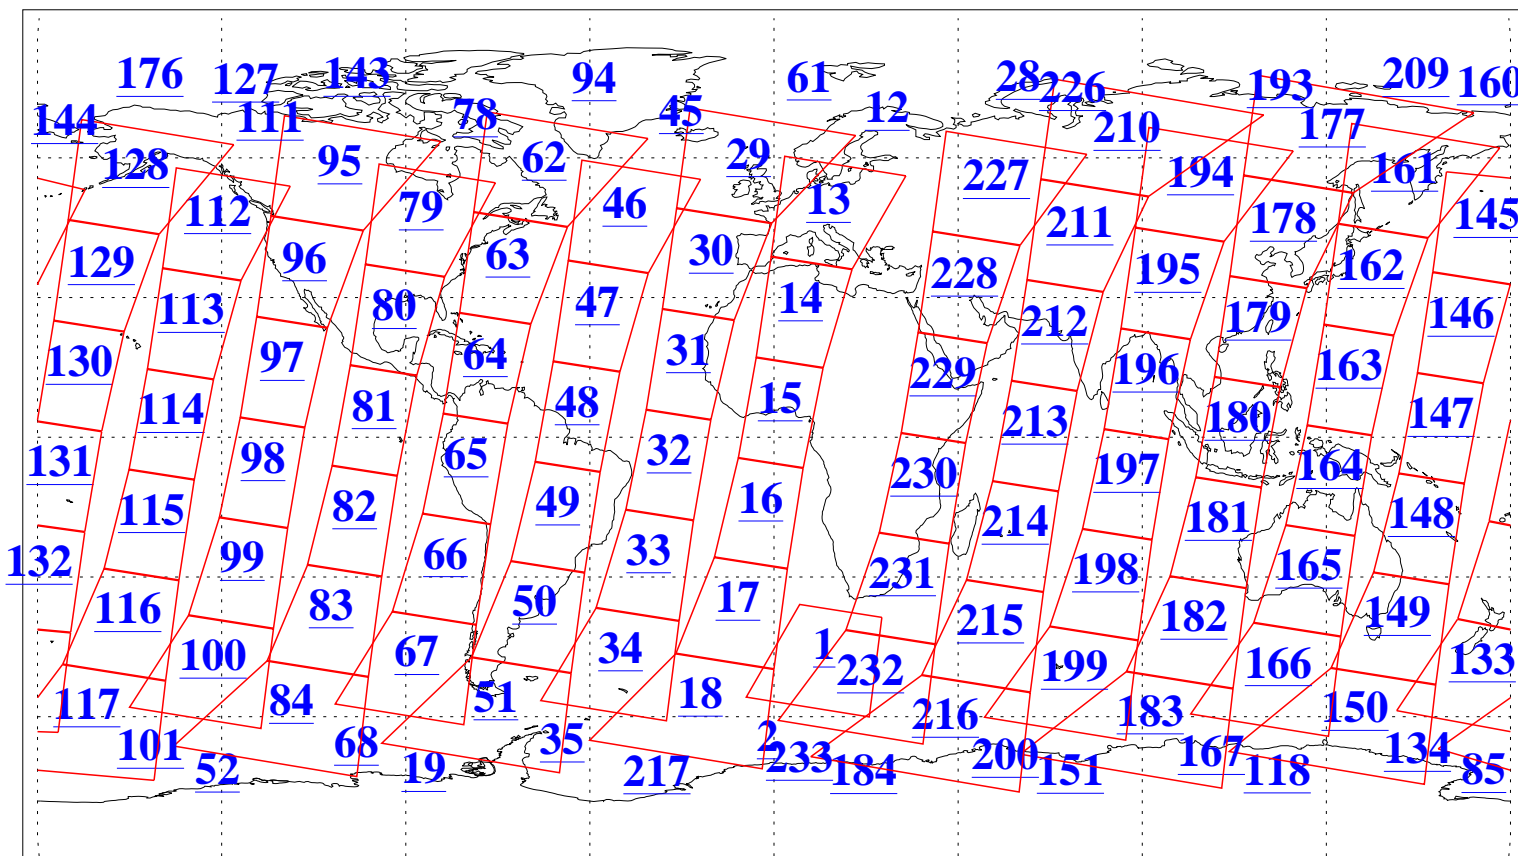

L1B Availability
AMSU Granules: 240
HSB Granules: 0
AIRS Granules: 240

6 Aug 2016
DoY 219
Aqua Day 5208
Granules: 1 to 120

Granules: 121 to 240

Legend: AMSU Available, HSB Available, AIRS Available

L1B Availability
AMSU Granules: 240
HSB Granules: 0
AIRS Granules: 240

6 Aug 2016
DoY 219
Aqua Day 5208

Ascending Granules

Descending Granules

Legend: AMSU Available, HSB Available, AIRS Available

L1B Availability
 AMSU Granules: 240
 HSB Granules: 0
 AIRS Granules: 240

6 Aug 2016
 DoY 219
 Aqua Day 5208

Northern Hemisphere Granules

Southern Hemisphere Granules

Legend: AMSU Available, HSB Available, AIRS Available