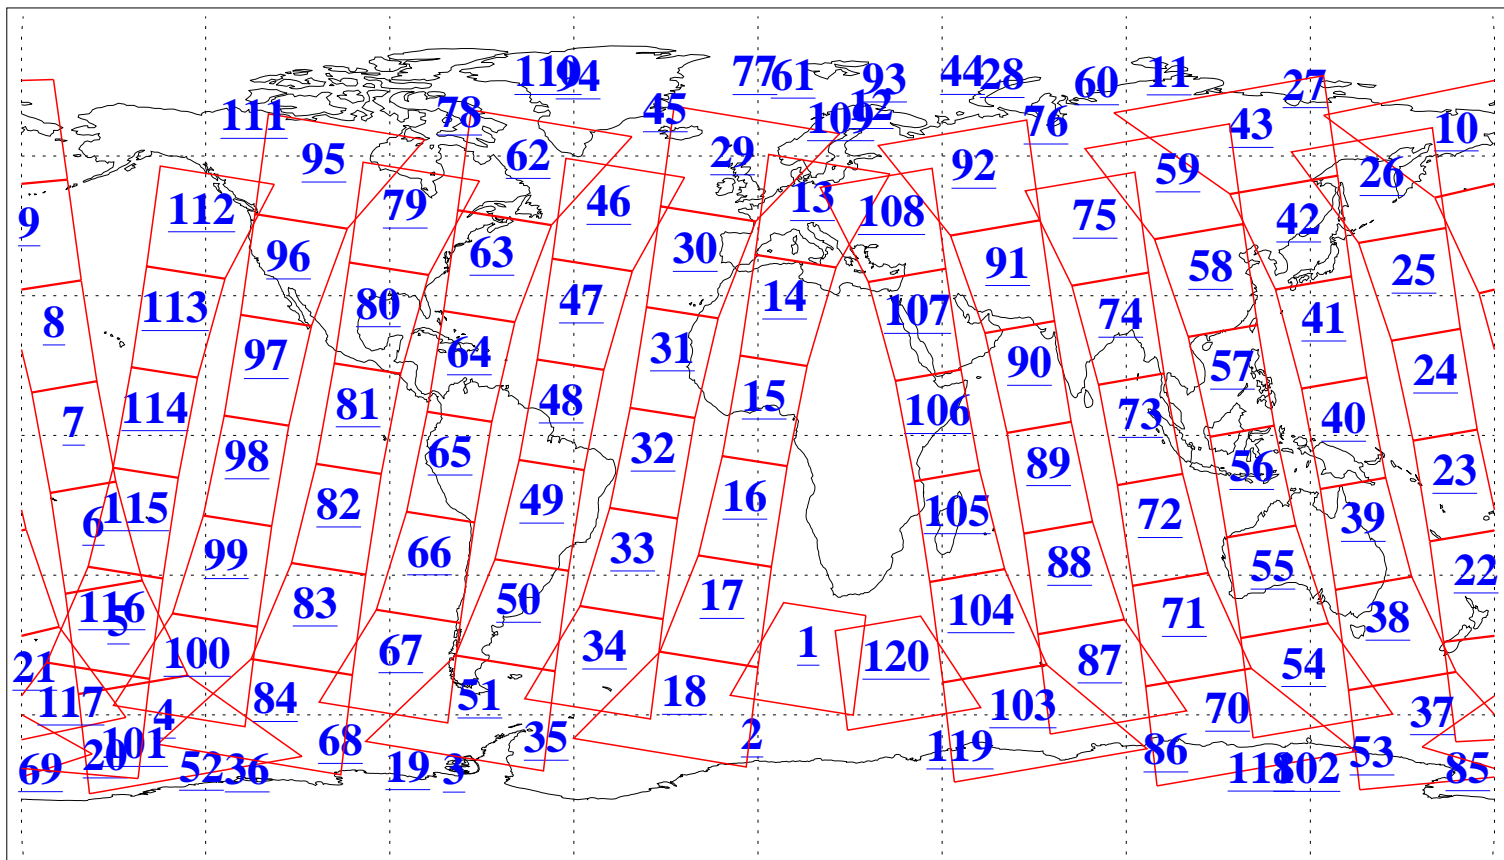

L1B Availability
AMSU Granules: 240
HSB Granules: 0
AIRS Granules: 240

6 Aug 2016
DoY 219
Aqua Day 5208
Granules: 1 to 120

Granules: 121 to 240

Legend: AMSU Available, HSB Available, AIRS Available

L1B Availability
AMSU Granules: 240
HSB Granules: 0
AIRS Granules: 240

6 Aug 2016
DoY 219
Aqua Day 5208

Ascending Granules

Descending Granules

Legend: AMSU Available, HSB Available, AIRS Available

L1B Availability
 AMSU Granules: 240
 HSB Granules: 0
 AIRS Granules: 240

6 Aug 2016
 DoY 219
 Aqua Day 5208

Northern Hemisphere Granules

Southern Hemisphere Granules

Legend: AMSU Available, HSB Available, AIRS Available