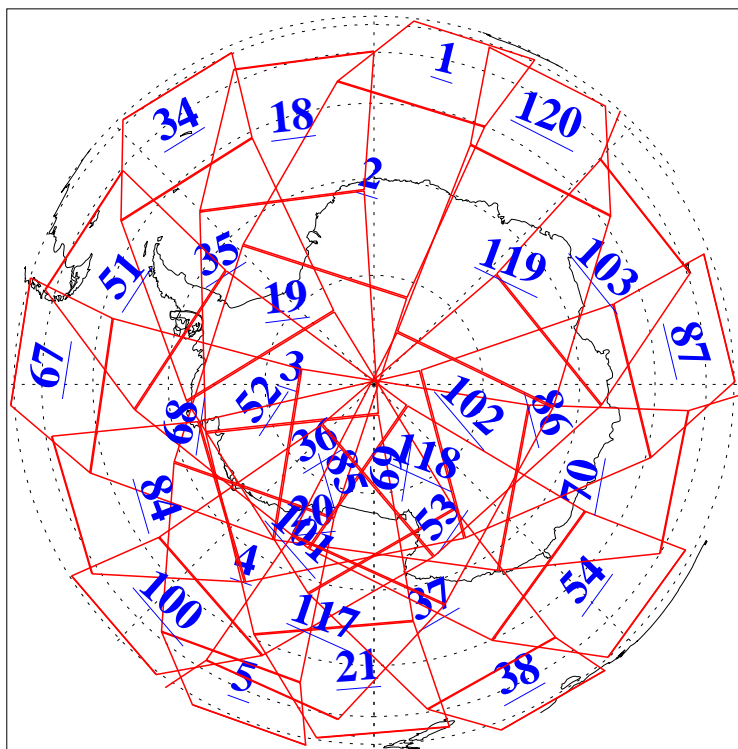

L1B Availability
AMSU Granules: 240
HSB Granules: 0
AIRS Granules: 240

6 Aug 2016
DoY 219
Aqua Day 5208
Granules: 1 to 120

Granules: 121 to 240

Legend: AMSU Available, HSB Available, AIRS Available

L1B Availability
AMSU Granules: 240
HSB Granules: 0
AIRS Granules: 240

6 Aug 2016
DoY 219
Aqua Day 5208

Ascending Granules

Descending Granules

Legend: AMSU Available, HSB Available, AIRS Available

L1B Availability
 AMSU Granules: 240
 HSB Granules: 0
 AIRS Granules: 240

6 Aug 2016
 DoY 219
 Aqua Day 5208

Northern Hemisphere Granules

Southern Hemisphere Granules

Legend: AMSU Available, HSB Available, AIRS Available