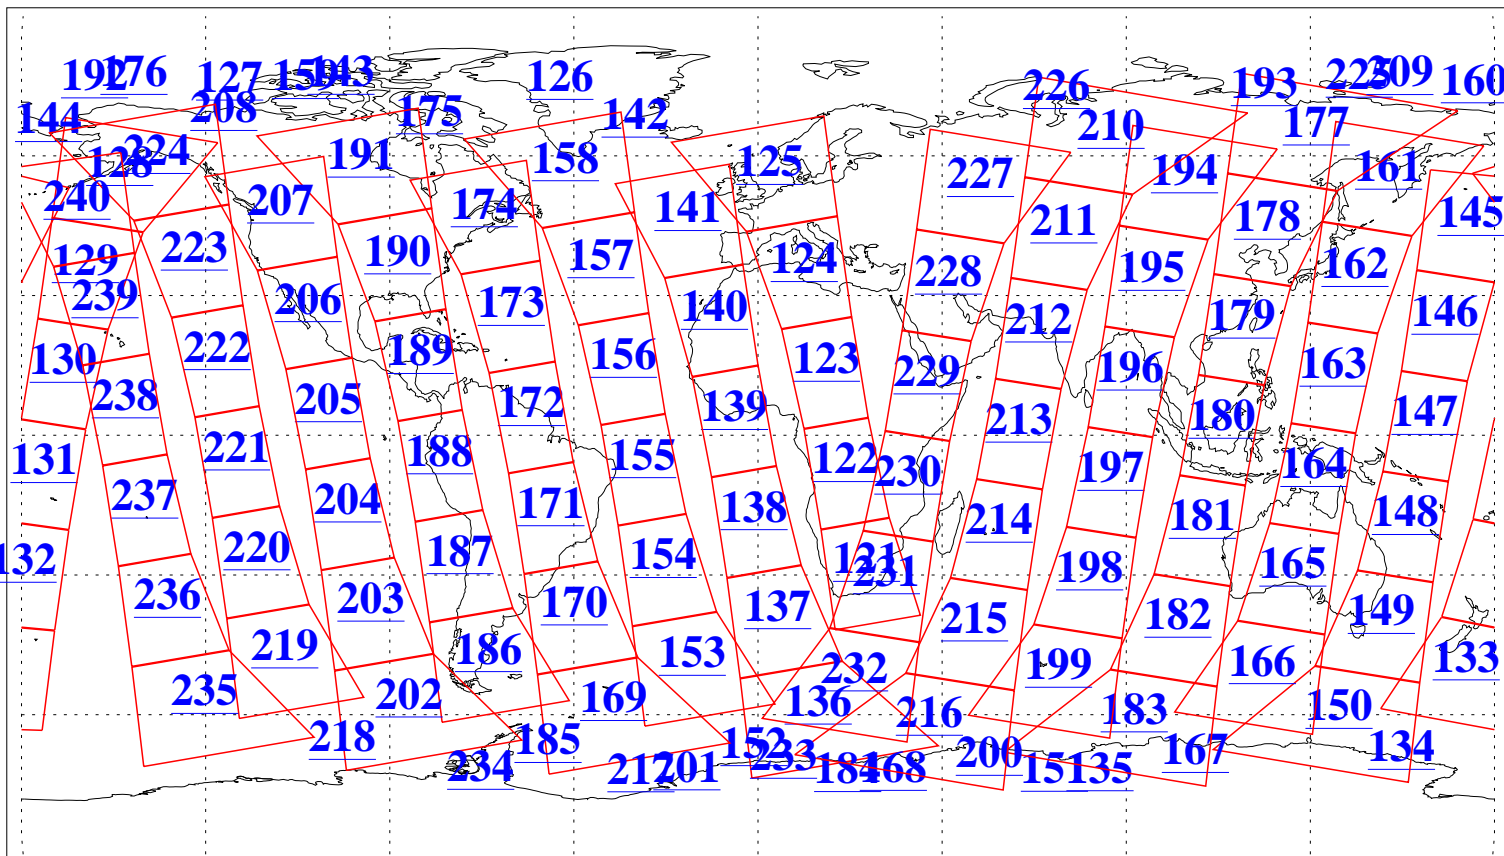

L1B Availability
AMSU Granules: 240
HSB Granules: 0
AIRS Granules: 240

6 Aug 2016
DoY 219
Aqua Day 5208
Granules: 1 to 120

Granules: 121 to 240

Legend: AMSU Available, HSB Available, AIRS Available

L1B Availability
AMSU Granules: 240
HSB Granules: 0
AIRS Granules: 240

6 Aug 2016
DoY 219
Aqua Day 5208

Ascending Granules

Descending Granules

Legend: AMSU Available, HSB Available, AIRS Available

L1B Availability
 AMSU Granules: 240
 HSB Granules: 0
 AIRS Granules: 240

6 Aug 2016
 DoY 219
 Aqua Day 5208

Northern Hemisphere Granules

Southern Hemisphere Granules

Legend: AMSU Available, HSB Available, AIRS Available