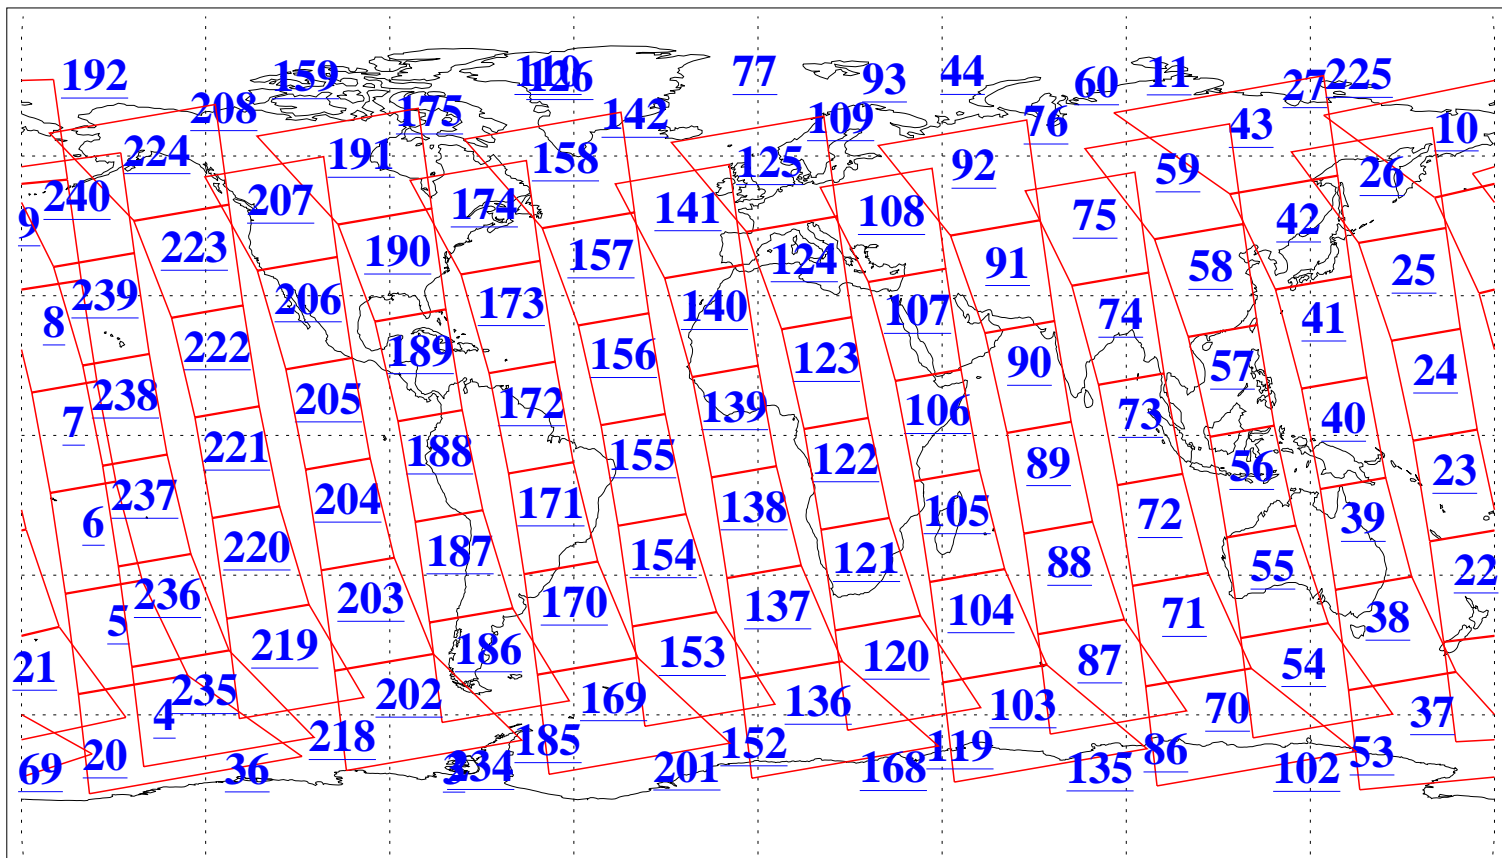

L1B Availability
AMSU Granules: 240
HSB Granules: 0
AIRS Granules: 240

6 Aug 2016
DoY 219
Aqua Day 5208
Granules: 1 to 120

Granules: 121 to 240

Legend: AMSU Available, HSB Available, AIRS Available

L1B Availability
AMSU Granules: 240
HSB Granules: 0
AIRS Granules: 240

6 Aug 2016
DoY 219
Aqua Day 5208

Ascending Granules

Descending Granules

Legend: AMSU Available, HSB Available, AIRS Available

L1B Availability
 AMSU Granules: 240
 HSB Granules: 0
 AIRS Granules: 240

6 Aug 2016
 DoY 219
 Aqua Day 5208

Northern Hemisphere Granules

Southern Hemisphere Granules

Legend: AMSU Available, HSB Available, AIRS Available