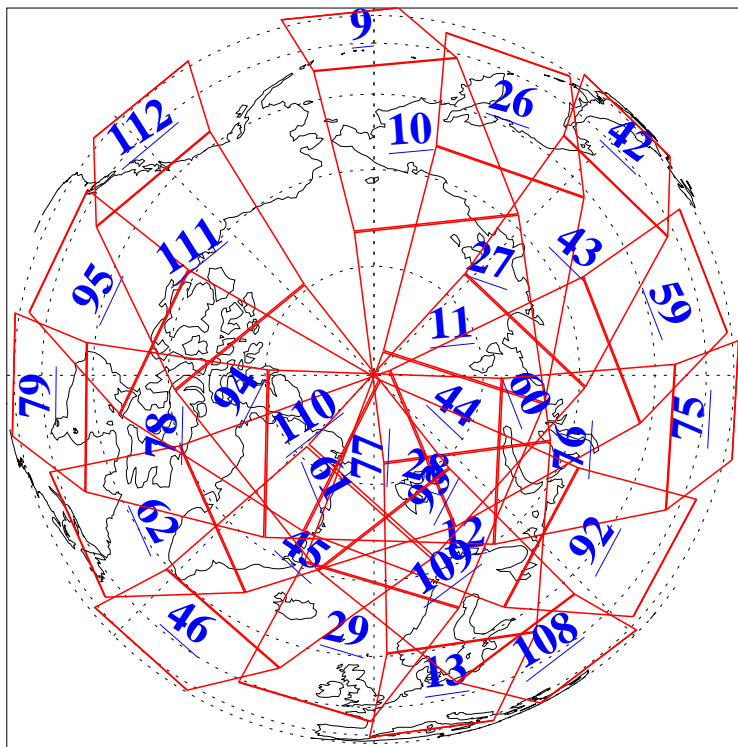

L1B Availability
AMSU Granules: 240
HSB Granules: 0
AIRS Granules: 240

6 Aug 2016
DoY 219
Aqua Day 5208
Granules: 1 to 120

Granules: 121 to 240

Legend: AMSU Available, HSB Available, AIRS Available

L1B Availability
AMSU Granules: 240
HSB Granules: 0
AIRS Granules: 240

6 Aug 2016
DoY 219
Aqua Day 5208

Ascending Granules

Descending Granules

Legend: AMSU Available, HSB Available, AIRS Available

L1B Availability
 AMSU Granules: 240
 HSB Granules: 0
 AIRS Granules: 240

6 Aug 2016
 DoY 219
 Aqua Day 5208

Northern Hemisphere Granules

Southern Hemisphere Granules

Legend: AMSU Available, HSB Available, AIRS Available