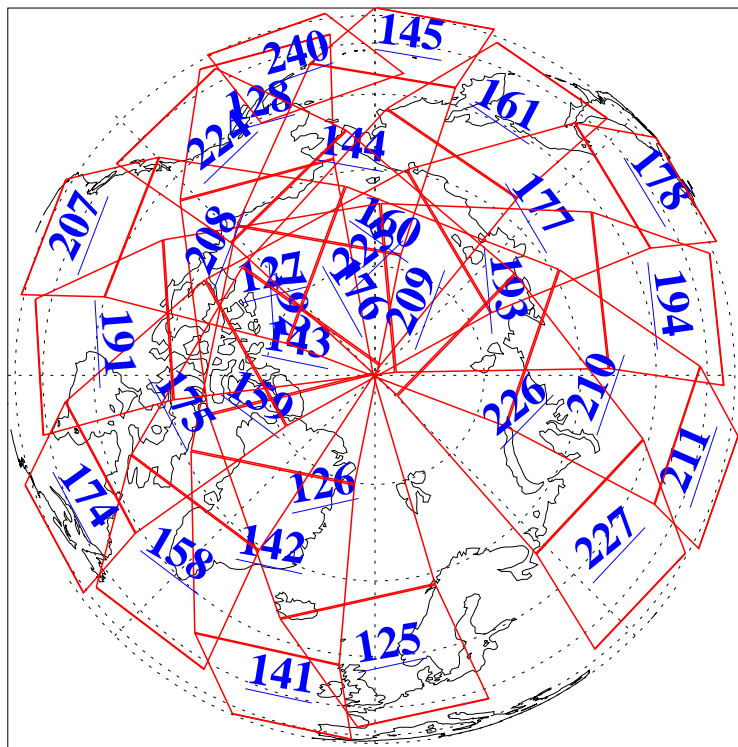

L1B Availability
AMSU Granules: 240
HSB Granules: 0
AIRS Granules: 240

6 Aug 2016
DoY 219
Aqua Day 5208
Granules: 1 to 120

Granules: 121 to 240

Legend: AMSU Available, HSB Available, AIRS Available

L1B Availability
AMSU Granules: 240
HSB Granules: 0
AIRS Granules: 240

6 Aug 2016
DoY 219
Aqua Day 5208

Ascending Granules

Descending Granules

Legend: AMSU Available, HSB Available, AIRS Available

L1B Availability
 AMSU Granules: 240
 HSB Granules: 0
 AIRS Granules: 240

6 Aug 2016
 DoY 219
 Aqua Day 5208

Northern Hemisphere Granules

Southern Hemisphere Granules

Legend: AMSU Available, HSB Available, AIRS Available