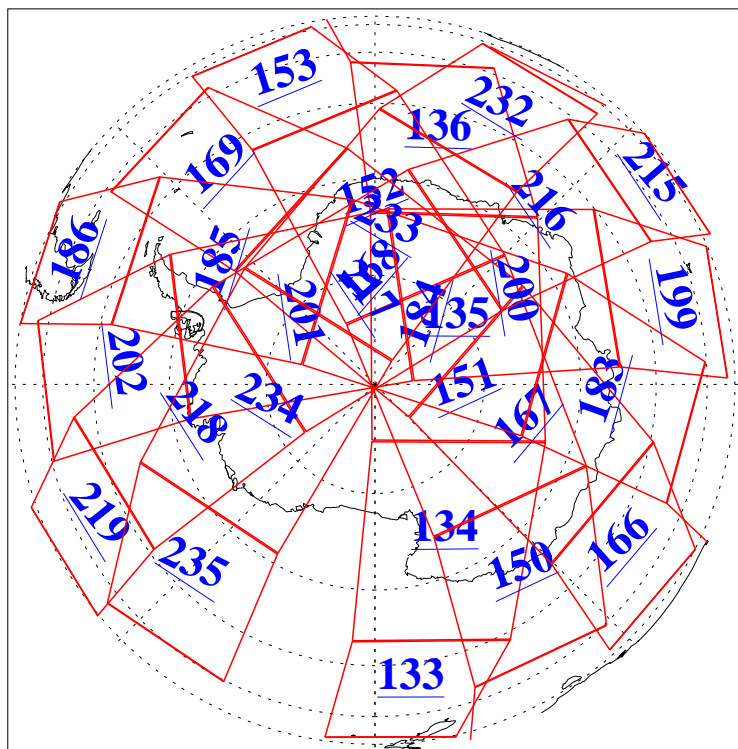

L1B Availability
AMSU Granules: 240
HSB Granules: 0
AIRS Granules: 240

6 Aug 2016
DoY 219
Aqua Day 5208
Granules: 1 to 120

Granules: 121 to 240

Legend: AMSU Available, HSB Available, AIRS Available

L1B Availability
AMSU Granules: 240
HSB Granules: 0
AIRS Granules: 240

6 Aug 2016
DoY 219
Aqua Day 5208

Ascending Granules

Descending Granules

Legend: AMSU Available, HSB Available, AIRS Available

L1B Availability
 AMSU Granules: 240
 HSB Granules: 0
 AIRS Granules: 240

6 Aug 2016
 DoY 219
 Aqua Day 5208

Northern Hemisphere Granules

Southern Hemisphere Granules

Legend: AMSU Available, HSB Available, AIRS Available