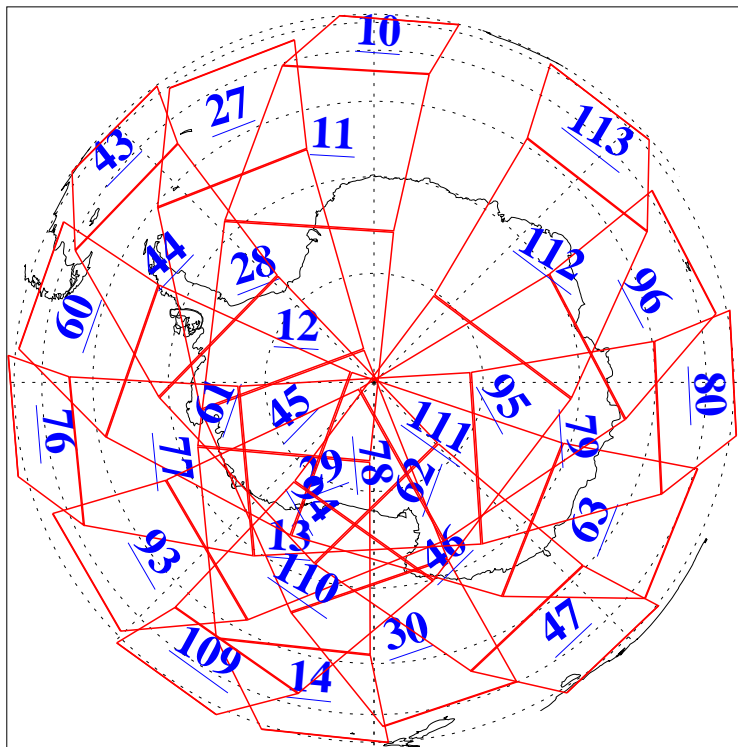

L1B Availability
AMSU Granules: 240
HSB Granules: 0
AIRS Granules: 240

5 Aug 2016
DoY 218
Aqua Day 5207
Granules: 1 to 120

Granules: 121 to 240

Legend: AMSU Available, HSB Available, AIRS Available

L1B Availability
AMSU Granules: 240
HSB Granules: 0
AIRS Granules: 240

5 Aug 2016
DoY 218
Aqua Day 5207

Ascending Granules

Descending Granules

Legend: AMSU Available, HSB Available, AIRS Available

L1B Availability
AMSU Granules: 240
HSB Granules: 0
AIRS Granules: 240

5 Aug 2016
DoY 218
Aqua Day 5207

Northern Hemisphere Granules

Southern Hemisphere Granules

Legend: AMSU Available, HSB Available, AIRS Available