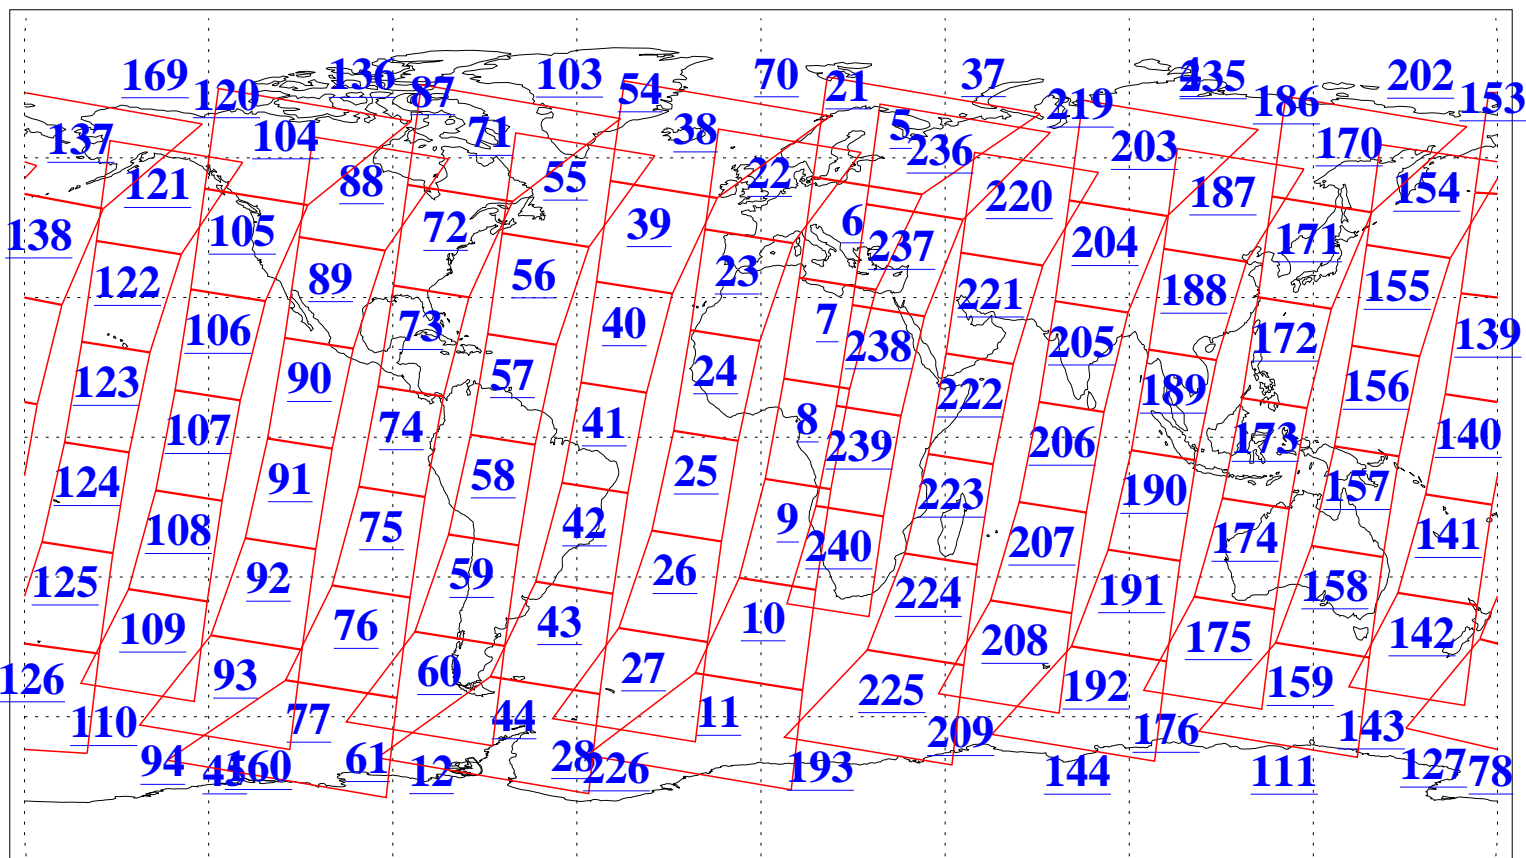

L1B Availability
AMSU Granules: 240
HSB Granules: 0
AIRS Granules: 240

5 Aug 2016
DoY 218
Aqua Day 5207
Granules: 1 to 120

Granules: 121 to 240

Legend: AMSU Available, HSB Available, AIRS Available

L1B Availability
AMSU Granules: 240
HSB Granules: 0
AIRS Granules: 240

5 Aug 2016
DoY 218
Aqua Day 5207

Ascending Granules

Descending Granules

Legend: AMSU Available, HSB Available, AIRS Available

L1B Availability
AMSU Granules: 240
HSB Granules: 0
AIRS Granules: 240

5 Aug 2016
DoY 218
Aqua Day 5207