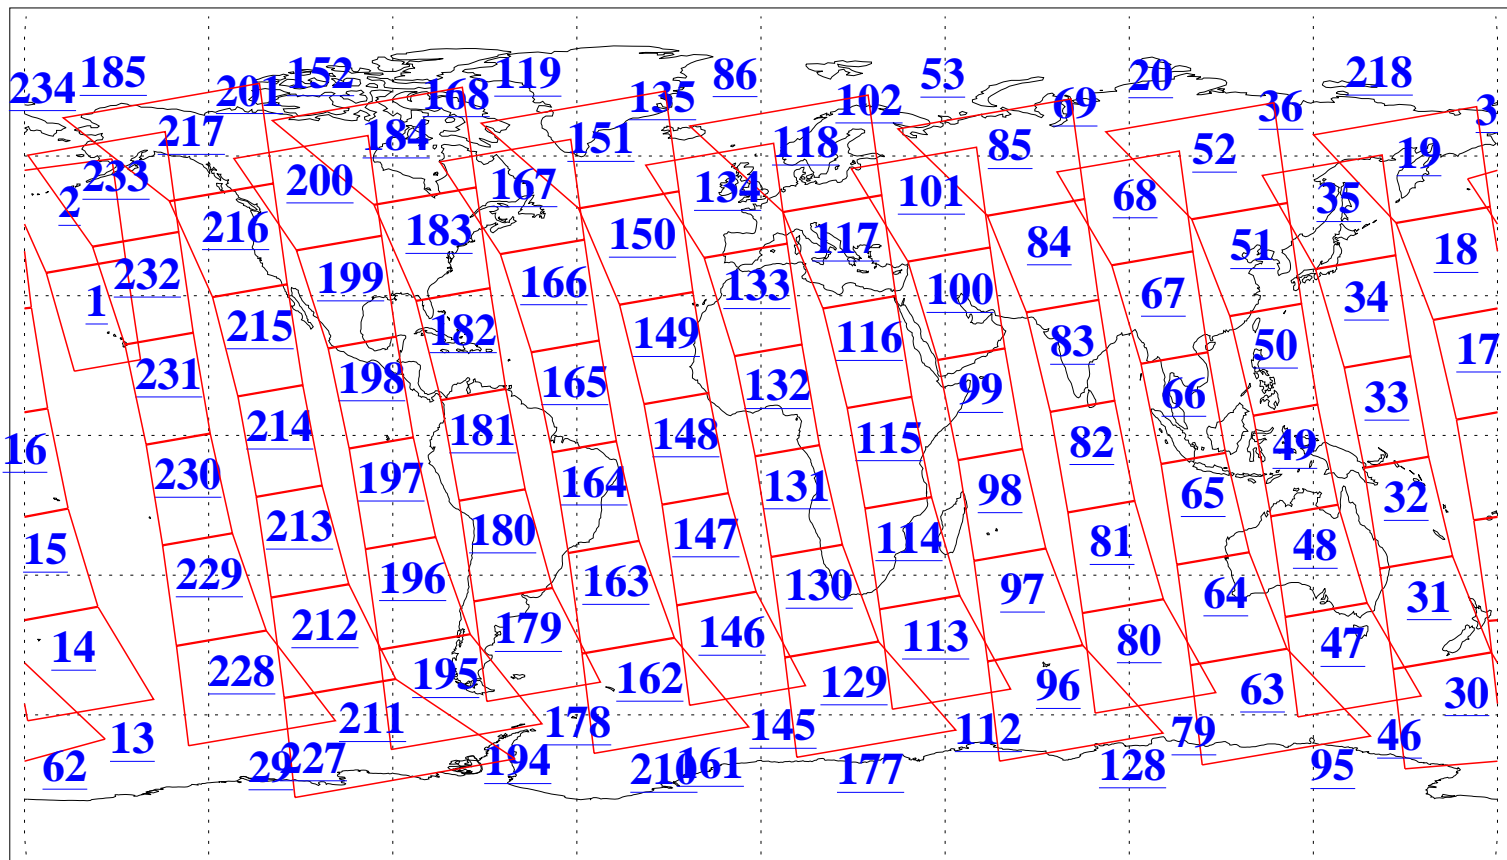

L1B Availability
AMSU Granules: 240
HSB Granules: 0
AIRS Granules: 240

5 Aug 2016
DoY 218
Aqua Day 5207
Granules: 1 to 120

Granules: 121 to 240

Legend: AMSU Available, HSB Available, AIRS Available

L1B Availability
AMSU Granules: 240
HSB Granules: 0
AIRS Granules: 240

5 Aug 2016
DoY 218
Aqua Day 5207

Ascending Granules

Descending Granules

Legend: AMSU Available, HSB Available, AIRS Available

L1B Availability
AMSU Granules: 240
HSB Granules: 0
AIRS Granules: 240

5 Aug 2016
DoY 218
Aqua Day 5207

Northern Hemisphere Granules

Southern Hemisphere Granules

Legend: AMSU Available, HSB Available, AIRS Available