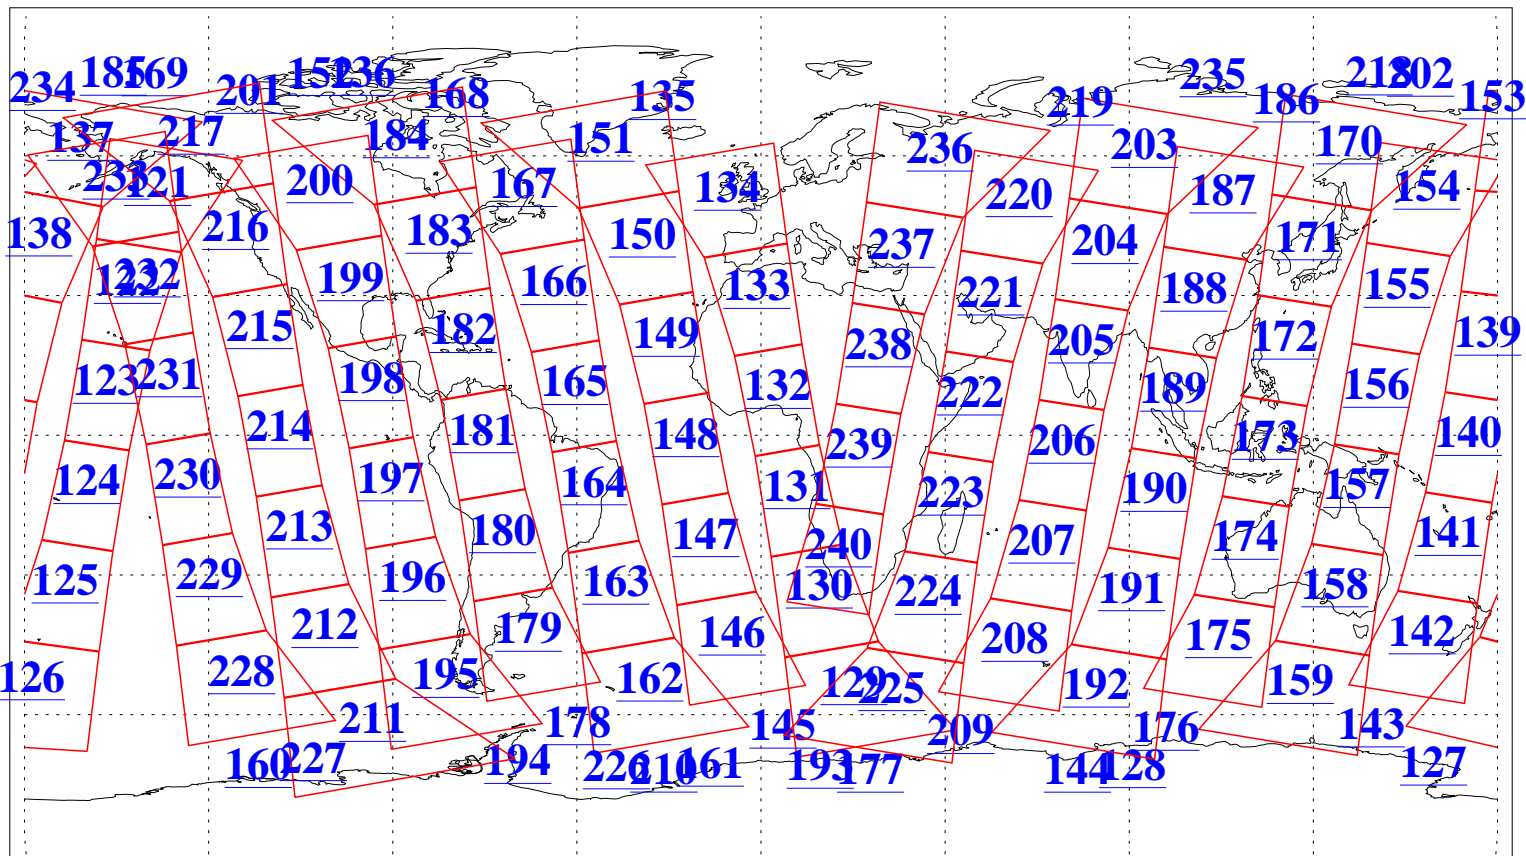

L1B Availability
AMSU Granules: 240
HSB Granules: 0
AIRS Granules: 240

5 Aug 2016
DoY 218
Aqua Day 5207
Granules: 1 to 120

Granules: 121 to 240

Legend: AMSU Available, HSB Available, AIRS Available

L1B Availability
AMSU Granules: 240
HSB Granules: 0
AIRS Granules: 240

5 Aug 2016
DoY 218
Aqua Day 5207

Ascending Granules

Descending Granules

Legend: AMSU Available, HSB Available, AIRS Available

L1B Availability
AMSU Granules: 240
HSB Granules: 0
AIRS Granules: 240

5 Aug 2016
DoY 218
Aqua Day 5207