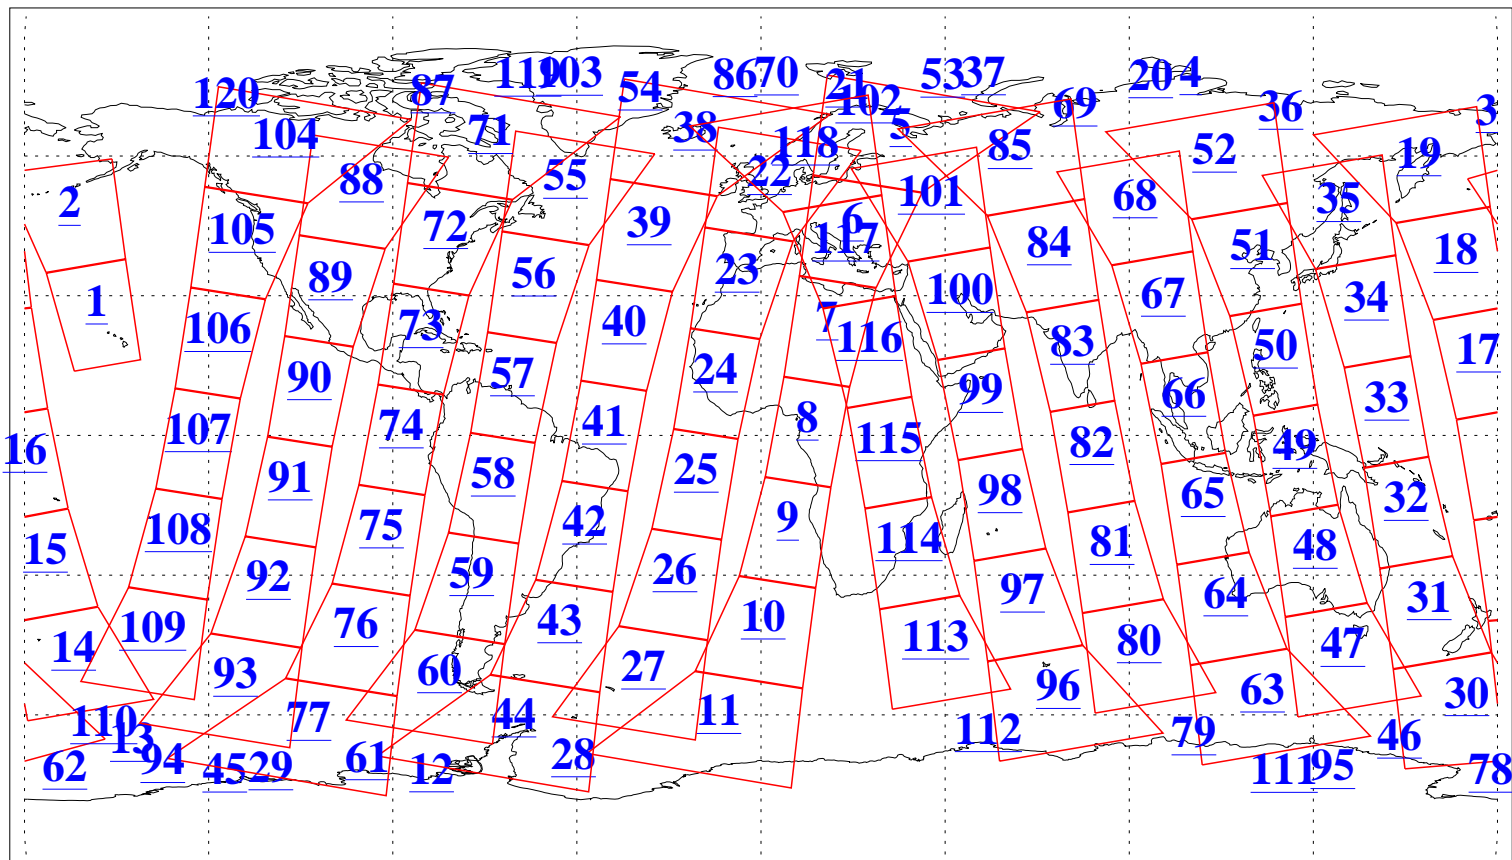

L1B Availability
AMSU Granules: 240
HSB Granules: 0
AIRS Granules: 240

5 Aug 2016
DoY 218
Aqua Day 5207
Granules: 1 to 120

Granules: 121 to 240

Legend: AMSU Available, HSB Available, AIRS Available

L1B Availability
AMSU Granules: 240
HSB Granules: 0
AIRS Granules: 240

5 Aug 2016
DoY 218
Aqua Day 5207

Ascending Granules

Descending Granules

Legend: AMSU Available, HSB Available, AIRS Available

L1B Availability
AMSU Granules: 240
HSB Granules: 0
AIRS Granules: 240

5 Aug 2016
DoY 218
Aqua Day 5207

Northern Hemisphere Granules

Southern Hemisphere Granules

Legend: AMSU Available, HSB Available, AIRS Available