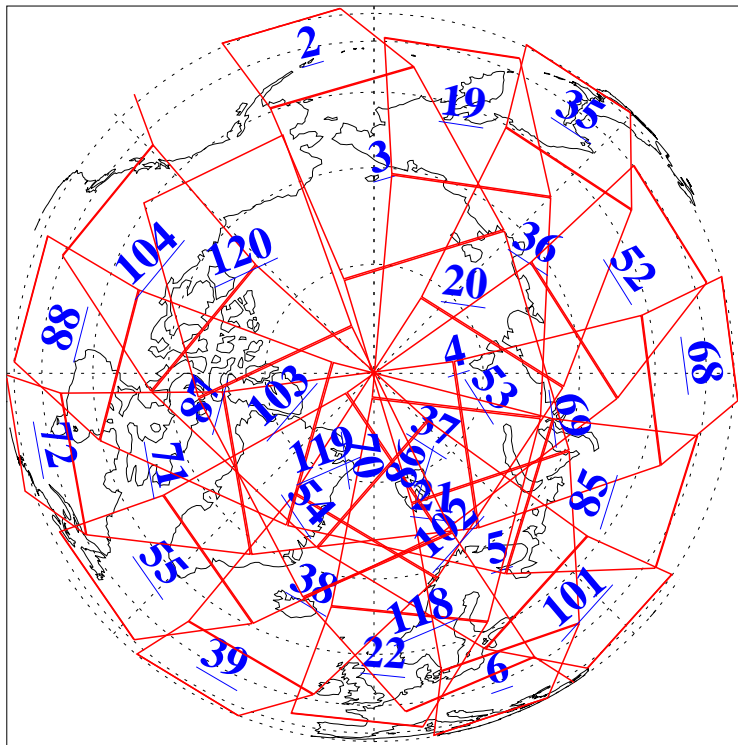

L1B Availability
AMSU Granules: 240
HSB Granules: 0
AIRS Granules: 240

5 Aug 2016
DoY 218
Aqua Day 5207
Granules: 1 to 120

Granules: 121 to 240

Legend: AMSU Available, HSB Available, AIRS Available

L1B Availability
AMSU Granules: 240
HSB Granules: 0
AIRS Granules: 240

5 Aug 2016
DoY 218
Aqua Day 5207

Ascending Granules

Descending Granules

Legend: AMSU Available, HSB Available, AIRS Available

L1B Availability
AMSU Granules: 240
HSB Granules: 0
AIRS Granules: 240

5 Aug 2016
DoY 218
Aqua Day 5207

Northern Hemisphere Granules

Southern Hemisphere Granules

Legend: AMSU Available, HSB Available, AIRS Available