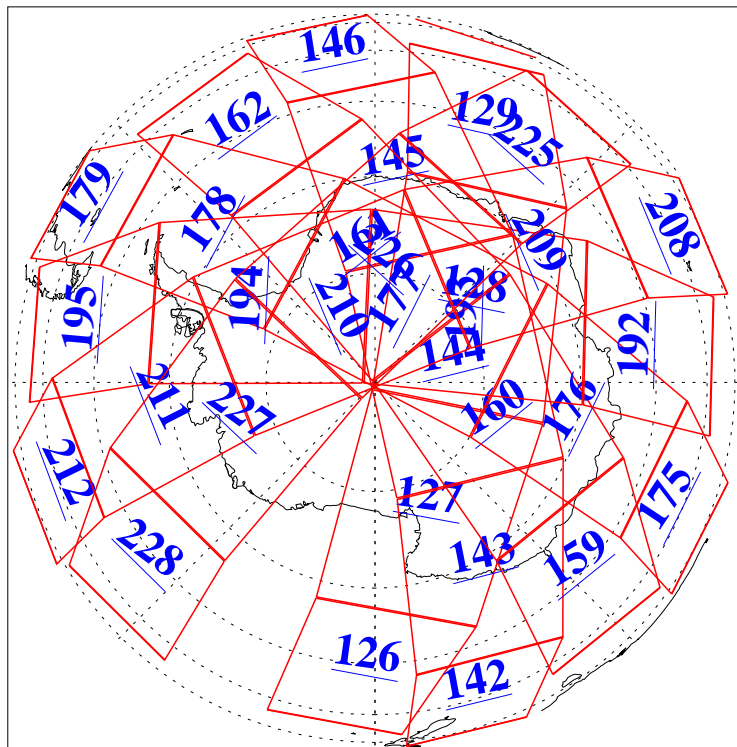

L1B Availability
AMSU Granules: 240
HSB Granules: 0
AIRS Granules: 240

5 Aug 2016
DoY 218
Aqua Day 5207
Granules: 1 to 120

Granules: 121 to 240

Legend: AMSU Available, HSB Available, AIRS Available

L1B Availability
AMSU Granules: 240
HSB Granules: 0
AIRS Granules: 240

5 Aug 2016
DoY 218
Aqua Day 5207

Ascending Granules

Descending Granules

Legend: AMSU Available, HSB Available, AIRS Available

L1B Availability
AMSU Granules: 240
HSB Granules: 0
AIRS Granules: 240

5 Aug 2016
DoY 218
Aqua Day 5207

Northern Hemisphere Granules

Southern Hemisphere Granules

Legend: AMSU Available, HSB Available, AIRS Available