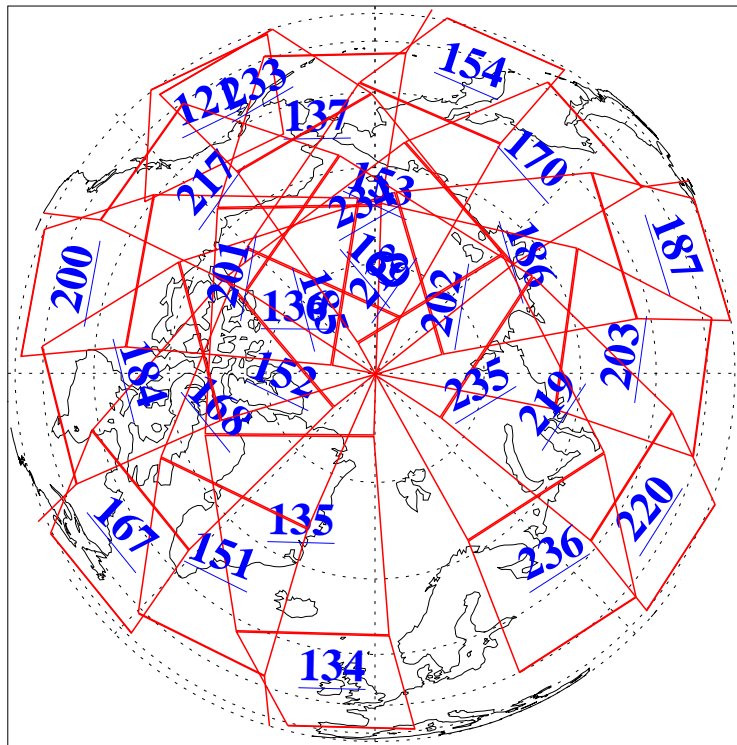

L1B Availability
AMSU Granules: 240
HSB Granules: 0
AIRS Granules: 240

5 Aug 2016
DoY 218
Aqua Day 5207
Granules: 1 to 120

Granules: 121 to 240

Legend: AMSU Available, HSB Available, AIRS Available

L1B Availability
AMSU Granules: 240
HSB Granules: 0
AIRS Granules: 240

5 Aug 2016
DoY 218
Aqua Day 5207

Ascending Granules

Descending Granules

Legend: AMSU Available, HSB Available, AIRS Available

L1B Availability
AMSU Granules: 240
HSB Granules: 0
AIRS Granules: 240

5 Aug 2016
DoY 218
Aqua Day 5207

Northern Hemisphere Granules

Southern Hemisphere Granules

Legend: AMSU Available, HSB Available, AIRS Available