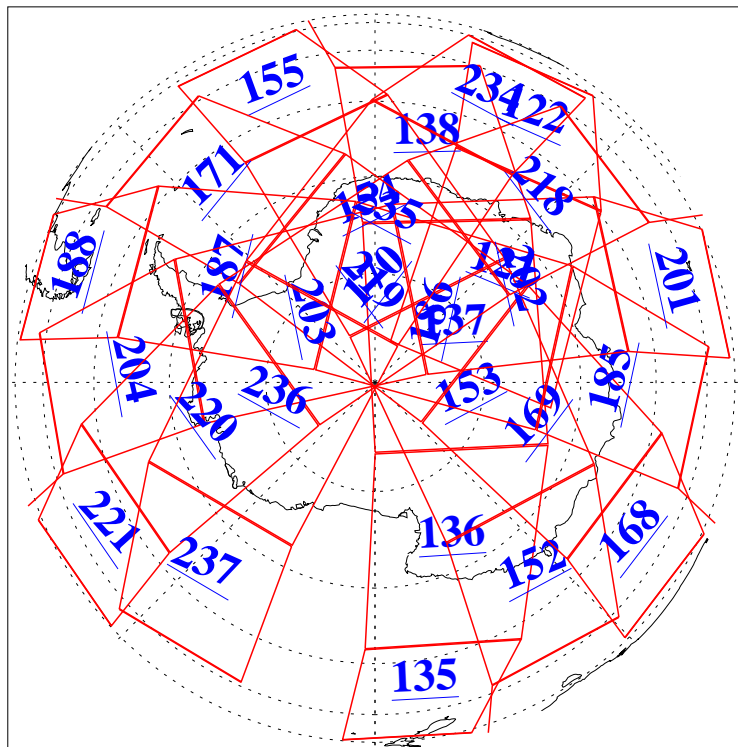

L1B Availability
AMSU Granules: 240
HSB Granules: 0
AIRS Granules: 240

4 Aug 2016
DoY 217
Aqua Day 5206
Granules: 1 to 120

Granules: 121 to 240

Legend: AMSU Available, HSB Available, AIRS Available

L1B Availability
AMSU Granules: 240
HSB Granules: 0
AIRS Granules: 240

4 Aug 2016
DoY 217
Aqua Day 5206
Ascending Granules

Descending Granules

Legend: AMSU Available, HSB Available, AIRS Available

L1B Availability
 AMSU Granules: 240
 HSB Granules: 0
 AIRS Granules: 240

4 Aug 2016
 DoY 217
 Aqua Day 5206

Northern Hemisphere Granules

Southern Hemisphere Granules

Legend: AMSU Available, HSB Available, AIRS Available