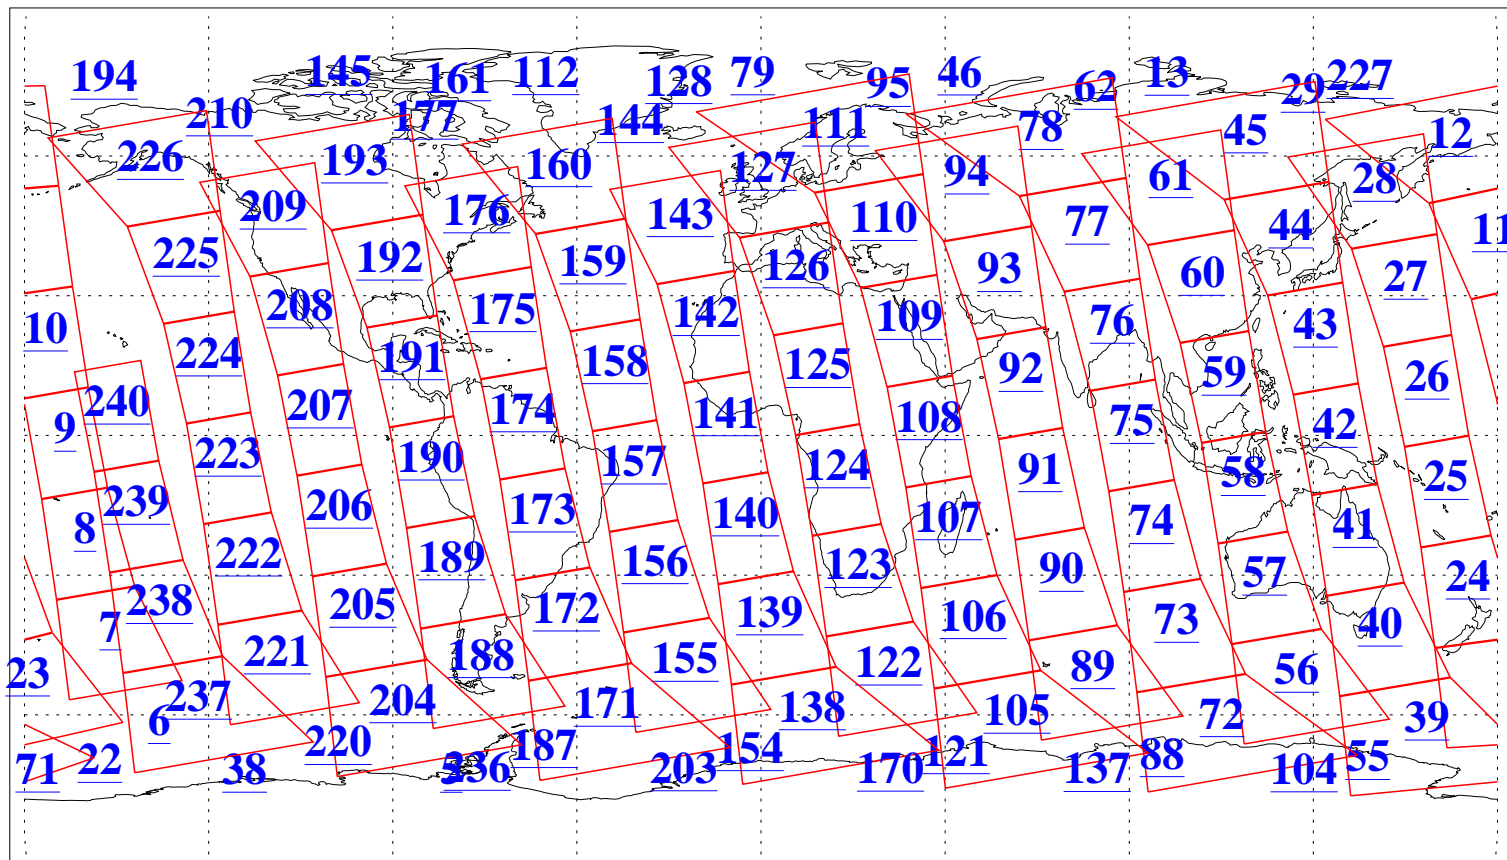

L1B Availability
AMSU Granules: 240
HSB Granules: 0
AIRS Granules: 240

4 Aug 2016
DoY 217
Aqua Day 5206
Granules: 1 to 120

Granules: 121 to 240

Legend: AMSU Available, HSB Available, AIRS Available

L1B Availability
AMSU Granules: 240
HSB Granules: 0
AIRS Granules: 240

4 Aug 2016
DoY 217
Aqua Day 5206
Ascending Granules

Descending Granules

Legend: AMSU Available, HSB Available, AIRS Available

L1B Availability
 AMSU Granules: 240
 HSB Granules: 0
 AIRS Granules: 240

4 Aug 2016
 DoY 217
 Aqua Day 5206

Northern Hemisphere Granules

Southern Hemisphere Granules

Legend: AMSU Available, HSB Available, AIRS Available