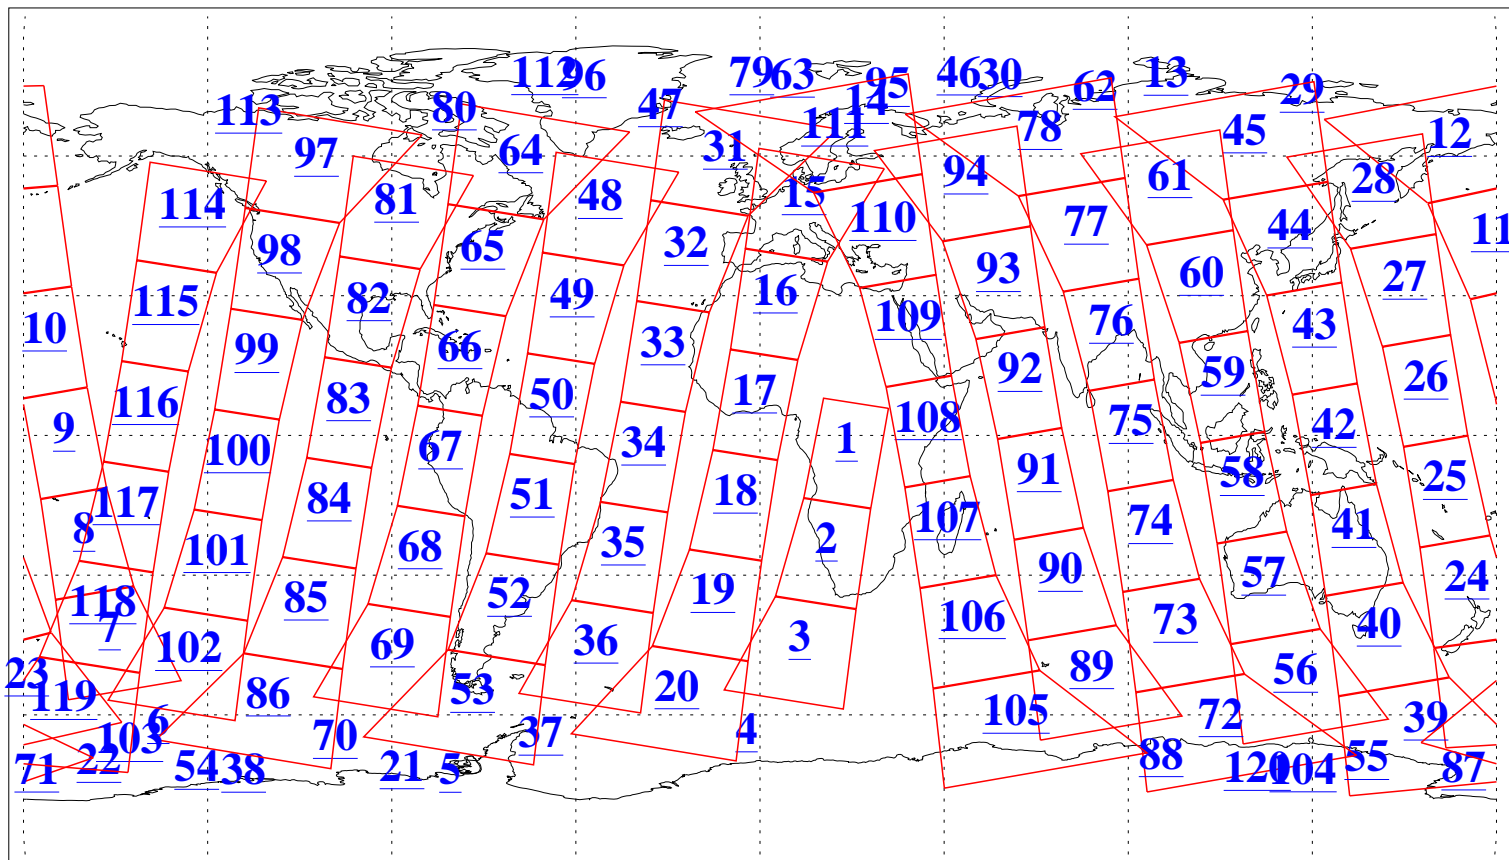

L1B Availability
AMSU Granules: 240
HSB Granules: 0
AIRS Granules: 240

4 Aug 2016
DoY 217
Aqua Day 5206
Granules: 1 to 120

Granules: 121 to 240

Legend: AMSU Available, HSB Available, AIRS Available

L1B Availability
AMSU Granules: 240
HSB Granules: 0
AIRS Granules: 240

4 Aug 2016
DoY 217
Aqua Day 5206
Ascending Granules

Descending Granules

Legend: AMSU Available, HSB Available, AIRS Available

L1B Availability
 AMSU Granules: 240
 HSB Granules: 0
 AIRS Granules: 240

4 Aug 2016
 DoY 217
 Aqua Day 5206

Northern Hemisphere Granules

Southern Hemisphere Granules

Legend: AMSU Available, HSB Available, AIRS Available