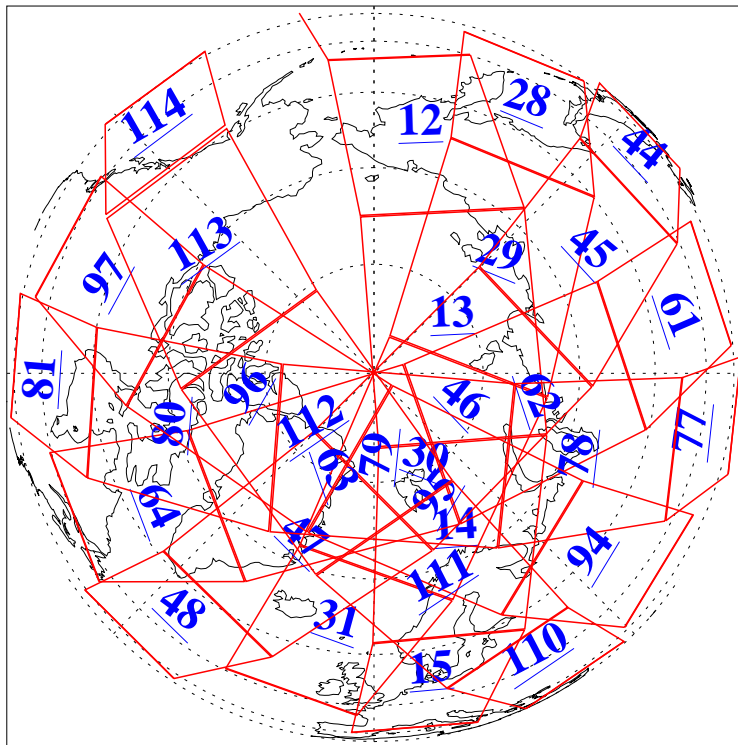

L1B Availability
AMSU Granules: 240
HSB Granules: 0
AIRS Granules: 240

4 Aug 2016
DoY 217
Aqua Day 5206
Granules: 1 to 120

Granules: 121 to 240

Legend: AMSU Available, HSB Available, AIRS Available

L1B Availability
AMSU Granules: 240
HSB Granules: 0
AIRS Granules: 240

4 Aug 2016
DoY 217
Aqua Day 5206
Ascending Granules

Descending Granules

Legend: AMSU Available, HSB Available, AIRS Available

L1B Availability
 AMSU Granules: 240
 HSB Granules: 0
 AIRS Granules: 240

4 Aug 2016
 DoY 217
 Aqua Day 5206

Northern Hemisphere Granules

Southern Hemisphere Granules

Legend: AMSU Available, HSB Available, AIRS Available