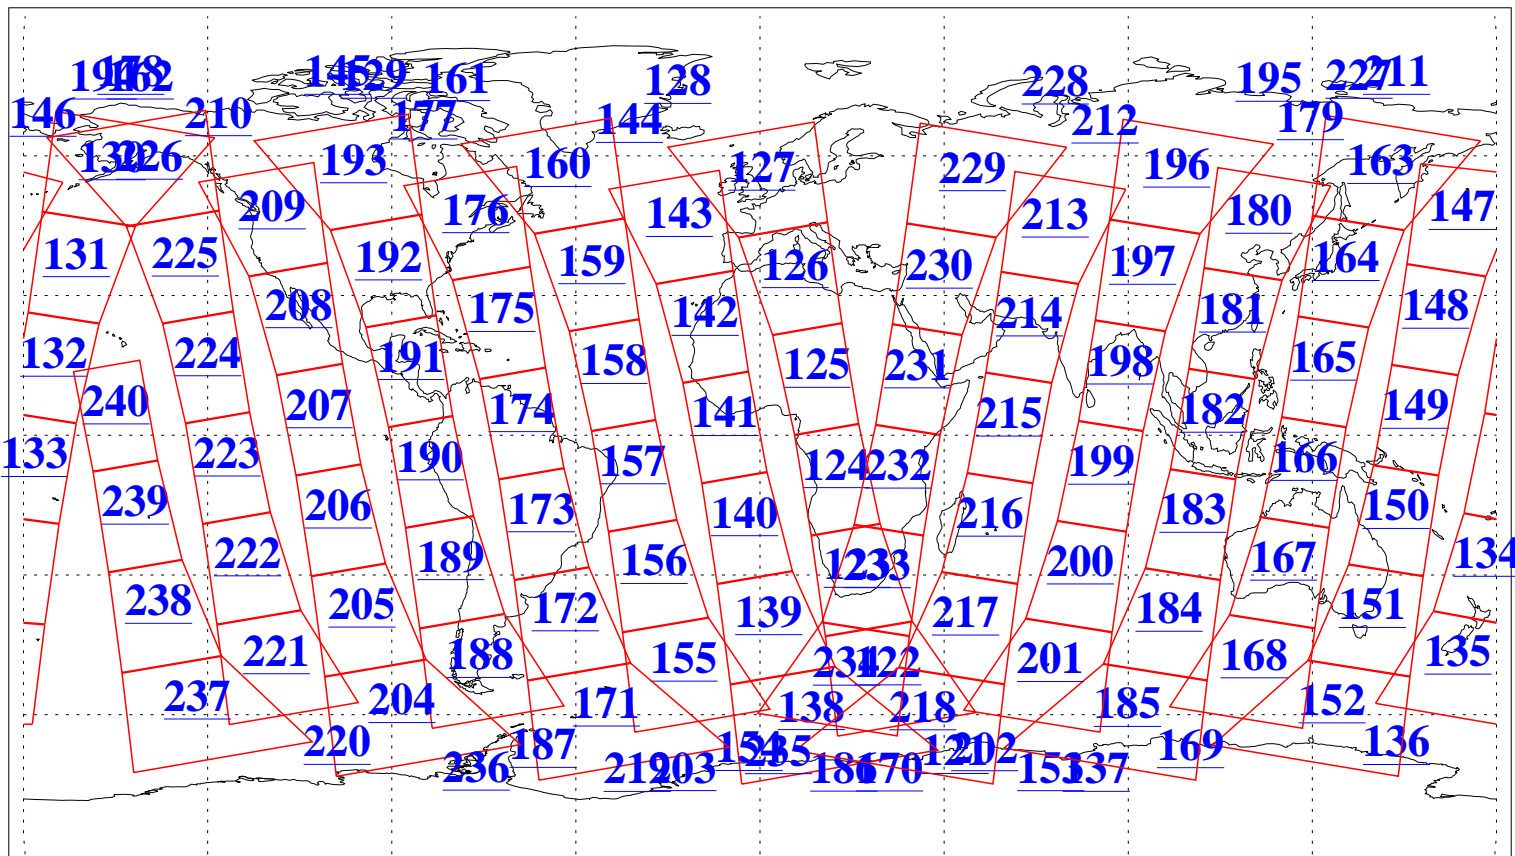

L1B Availability
AMSU Granules: 240
HSB Granules: 0
AIRS Granules: 240

4 Aug 2016
DoY 217
Aqua Day 5206
Granules: 1 to 120

Granules: 121 to 240

Legend: AMSU Available, HSB Available, AIRS Available

L1B Availability
AMSU Granules: 240
HSB Granules: 0
AIRS Granules: 240

4 Aug 2016
DoY 217
Aqua Day 5206
Ascending Granules

Descending Granules

Legend: AMSU Available, HSB Available, AIRS Available

L1B Availability
 AMSU Granules: 240
 HSB Granules: 0
 AIRS Granules: 240

4 Aug 2016
 DoY 217
 Aqua Day 5206

Northern Hemisphere Granules

Southern Hemisphere Granules

Legend: AMSU Available, HSB Available, AIRS Available