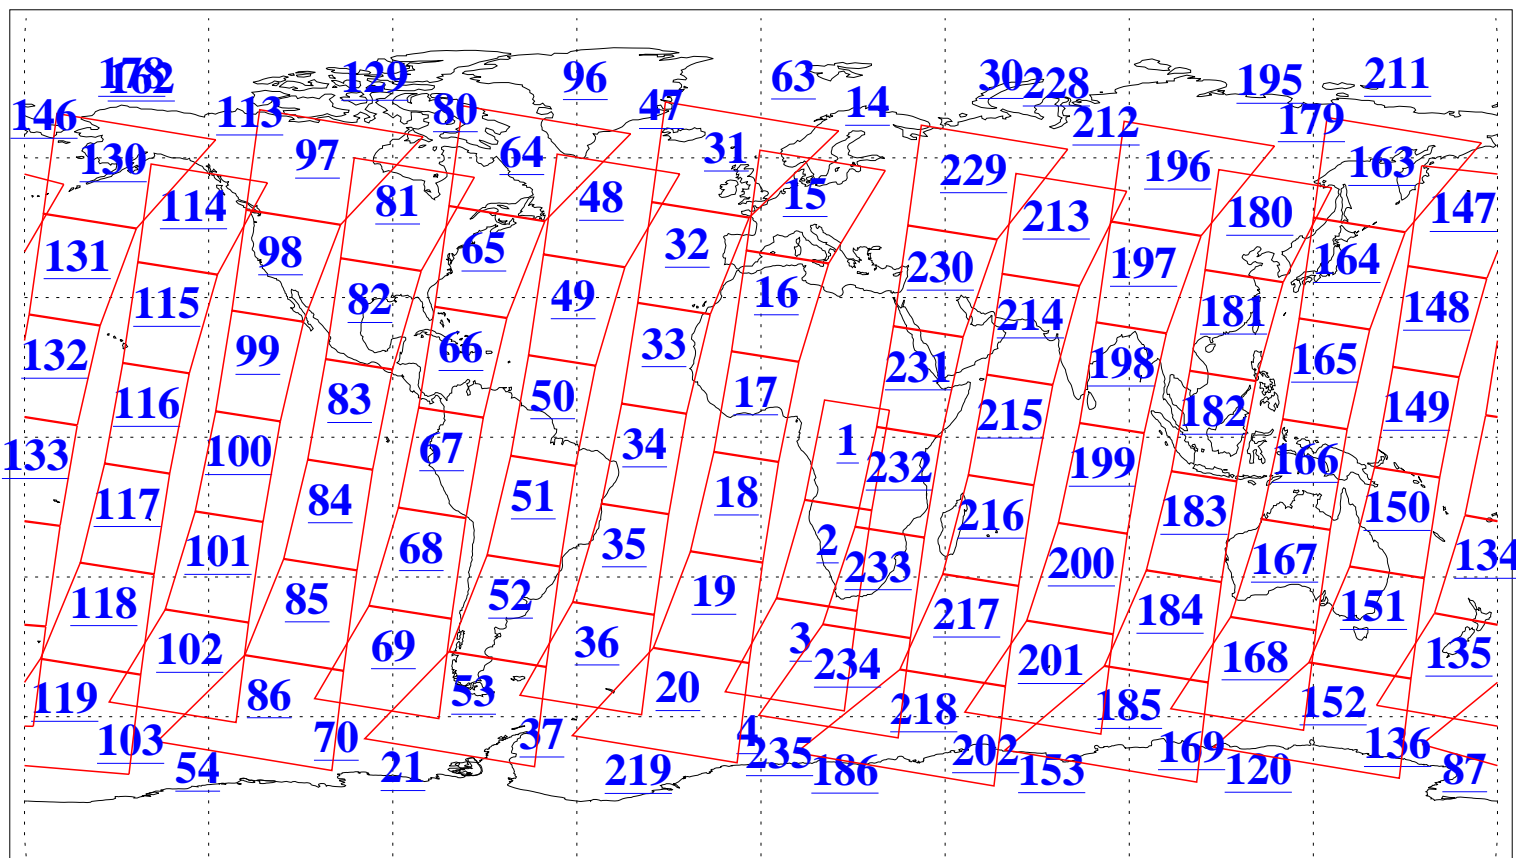

L1B Availability
AMSU Granules: 240
HSB Granules: 0
AIRS Granules: 240

4 Aug 2016
DoY 217
Aqua Day 5206
Granules: 1 to 120

Granules: 121 to 240

Legend: AMSU Available, HSB Available, AIRS Available

L1B Availability
AMSU Granules: 240
HSB Granules: 0
AIRS Granules: 240

4 Aug 2016
DoY 217
Aqua Day 5206
Ascending Granules

Descending Granules

Legend: AMSU Available, HSB Available, AIRS Available

L1B Availability
 AMSU Granules: 240
 HSB Granules: 0
 AIRS Granules: 240

4 Aug 2016
 DoY 217
 Aqua Day 5206

Northern Hemisphere Granules

Southern Hemisphere Granules

Legend: AMSU Available, HSB Available, AIRS Available