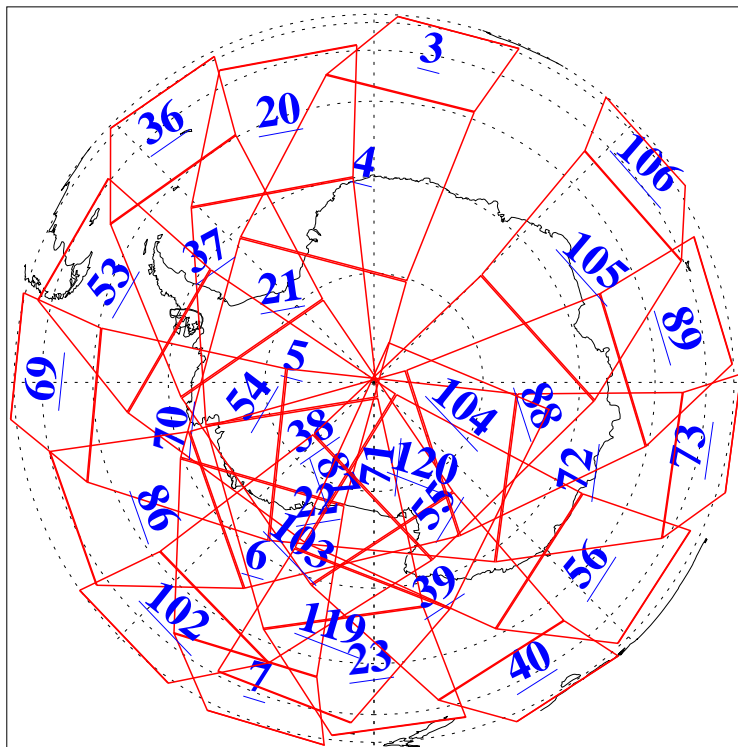

4 Aug 2016
DoY 217
Aqua Day 5206
Ascending Granules

Descending Granules

Legend: AMSU Available, HSB Available, AIRS Available

L1B Availability
 AMSU Granules: 240
 HSB Granules: 0
 AIRS Granules: 240

4 Aug 2016
 DoY 217
 Aqua Day 5206

Northern Hemisphere Granules

Southern Hemisphere Granules

Legend: AMSU Available, HSB Available, AIRS Available