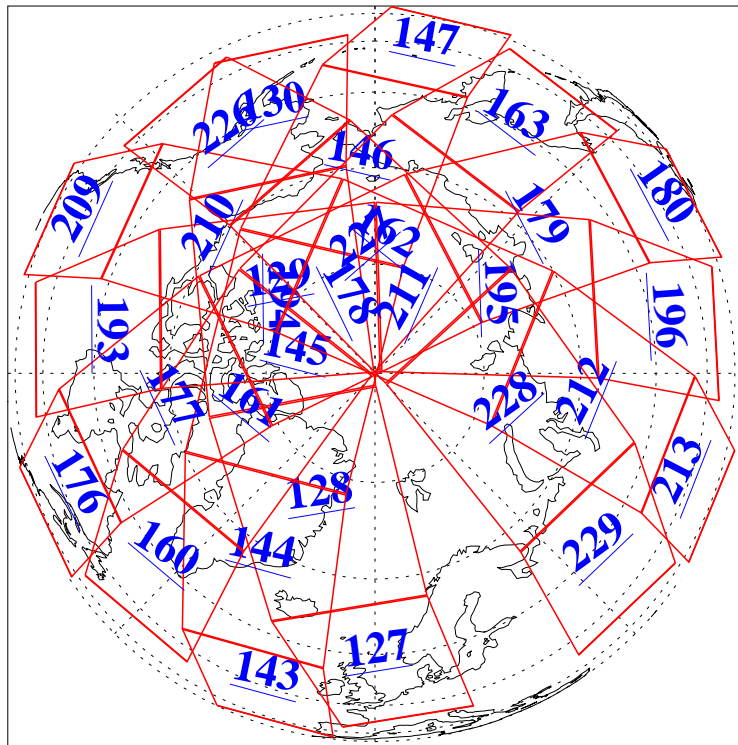

L1B Availability
AMSU Granules: 240
HSB Granules: 0
AIRS Granules: 240

4 Aug 2016
DoY 217
Aqua Day 5206
Granules: 1 to 120

Granules: 121 to 240

Legend: AMSU Available, HSB Available, AIRS Available

L1B Availability
AMSU Granules: 240
HSB Granules: 0
AIRS Granules: 240

4 Aug 2016
DoY 217
Aqua Day 5206
Ascending Granules

Descending Granules

Legend: AMSU Available, HSB Available, AIRS Available

L1B Availability
 AMSU Granules: 240
 HSB Granules: 0
 AIRS Granules: 240

4 Aug 2016
 DoY 217
 Aqua Day 5206

Northern Hemisphere Granules

Southern Hemisphere Granules

Legend: AMSU Available, HSB Available, AIRS Available