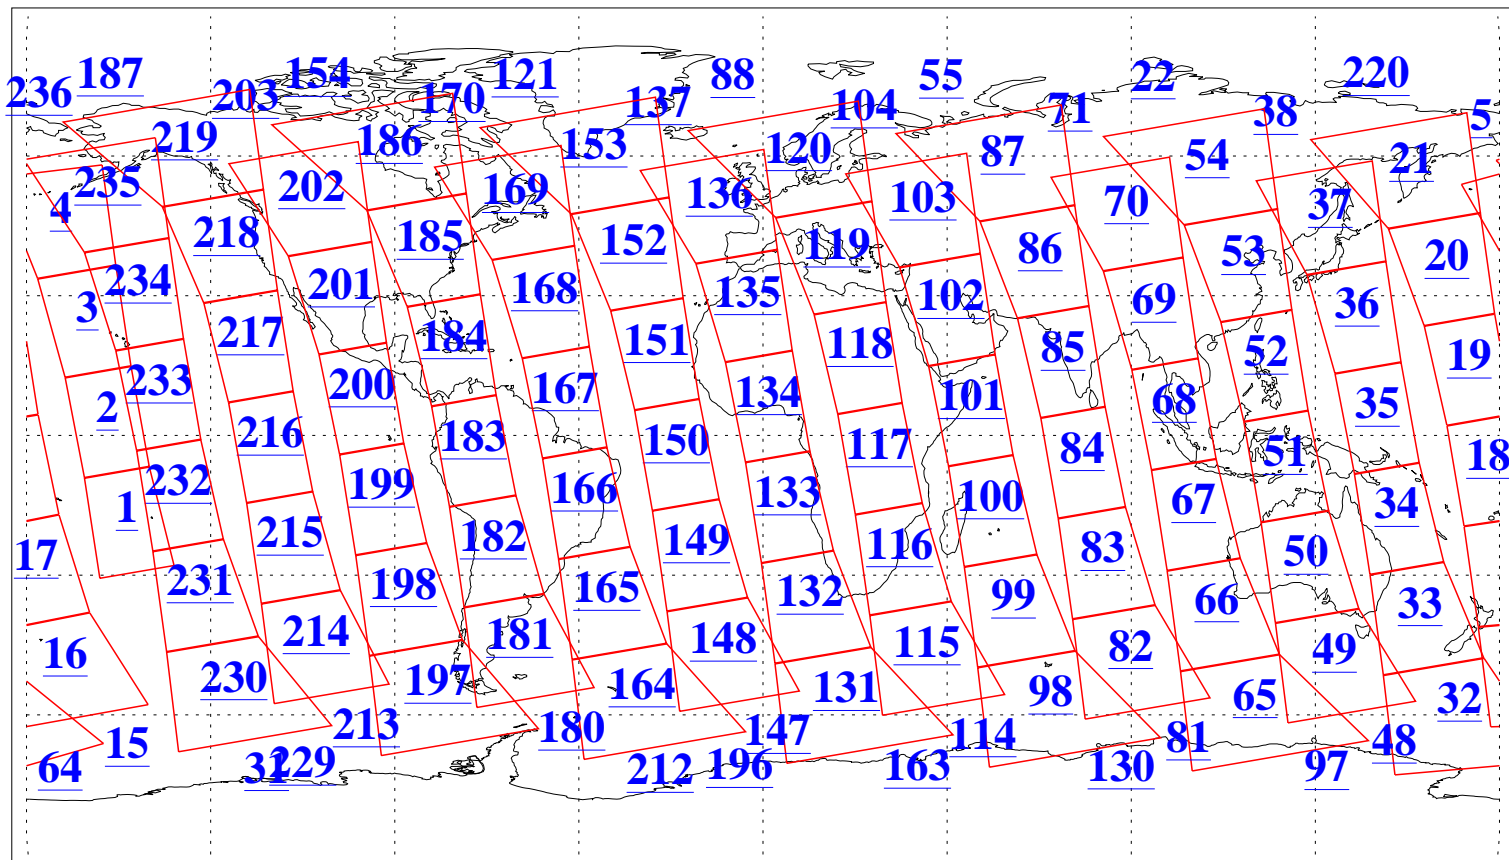

L1B Availability
AMSU Granules: 240
HSB Granules: 0
AIRS Granules: 240

3 Aug 2016
DoY 216
Aqua Day 5205
Granules: 1 to 120

Granules: 121 to 240

Legend: AMSU Available, HSB Available, AIRS Available

L1B Availability
AMSU Granules: 240
HSB Granules: 0
AIRS Granules: 240

3 Aug 2016
DoY 216
Aqua Day 5205
Ascending Granules

Descending Granules

Legend: AMSU Available, HSB Available, AIRS Available

L1B Availability
 AMSU Granules: 240
 HSB Granules: 0
 AIRS Granules: 240

3 Aug 2016
 DoY 216
 Aqua Day 5205

Northern Hemisphere Granules

Southern Hemisphere Granules

Legend: AMSU Available, HSB Available, AIRS Available