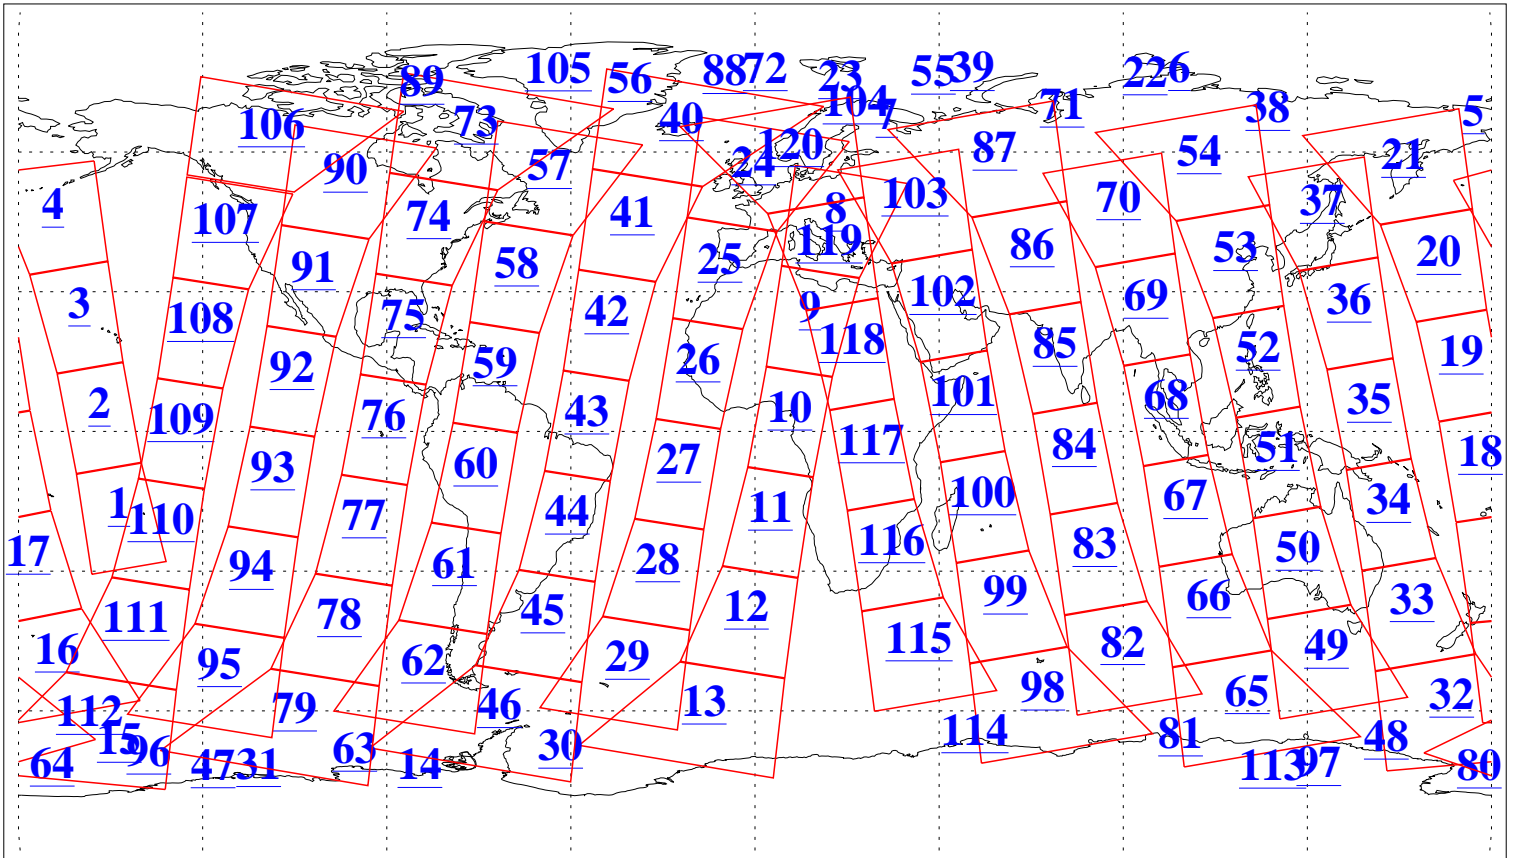

L1B Availability
AMSU Granules: 240
HSB Granules: 0
AIRS Granules: 240

3 Aug 2016
DoY 216
Aqua Day 5205
Granules: 1 to 120

Granules: 121 to 240

Legend: AMSU Available, HSB Available, AIRS Available

L1B Availability
AMSU Granules: 240
HSB Granules: 0
AIRS Granules: 240

3 Aug 2016
DoY 216
Aqua Day 5205
Ascending Granules

Descending Granules

Legend: AMSU Available, HSB Available, AIRS Available

L1B Availability
 AMSU Granules: 240
 HSB Granules: 0
 AIRS Granules: 240

3 Aug 2016
 DoY 216
 Aqua Day 5205

Northern Hemisphere Granules

Southern Hemisphere Granules

Legend: AMSU Available, HSB Available, AIRS Available