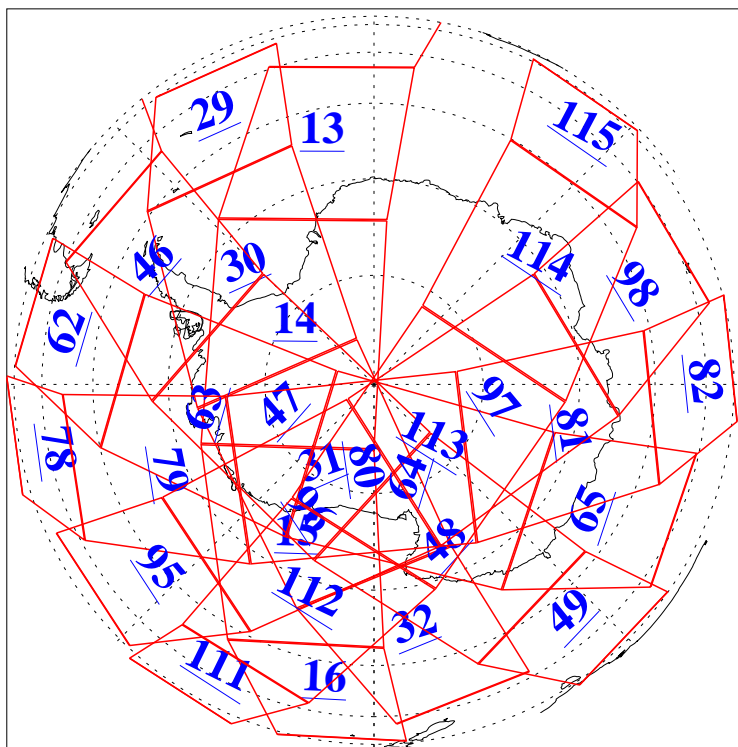

L1B Availability
AMSU Granules: 240
HSB Granules: 0
AIRS Granules: 240

3 Aug 2016
DoY 216
Aqua Day 5205
Granules: 1 to 120

Granules: 121 to 240

Legend: AMSU Available, HSB Available, AIRS Available

L1B Availability
AMSU Granules: 240
HSB Granules: 0
AIRS Granules: 240

3 Aug 2016
DoY 216
Aqua Day 5205
Ascending Granules

Descending Granules

Legend: AMSU Available, HSB Available, AIRS Available

L1B Availability
 AMSU Granules: 240
 HSB Granules: 0
 AIRS Granules: 240

3 Aug 2016
 DoY 216
 Aqua Day 5205

Northern Hemisphere Granules

Southern Hemisphere Granules

Legend: AMSU Available, HSB Available, AIRS Available