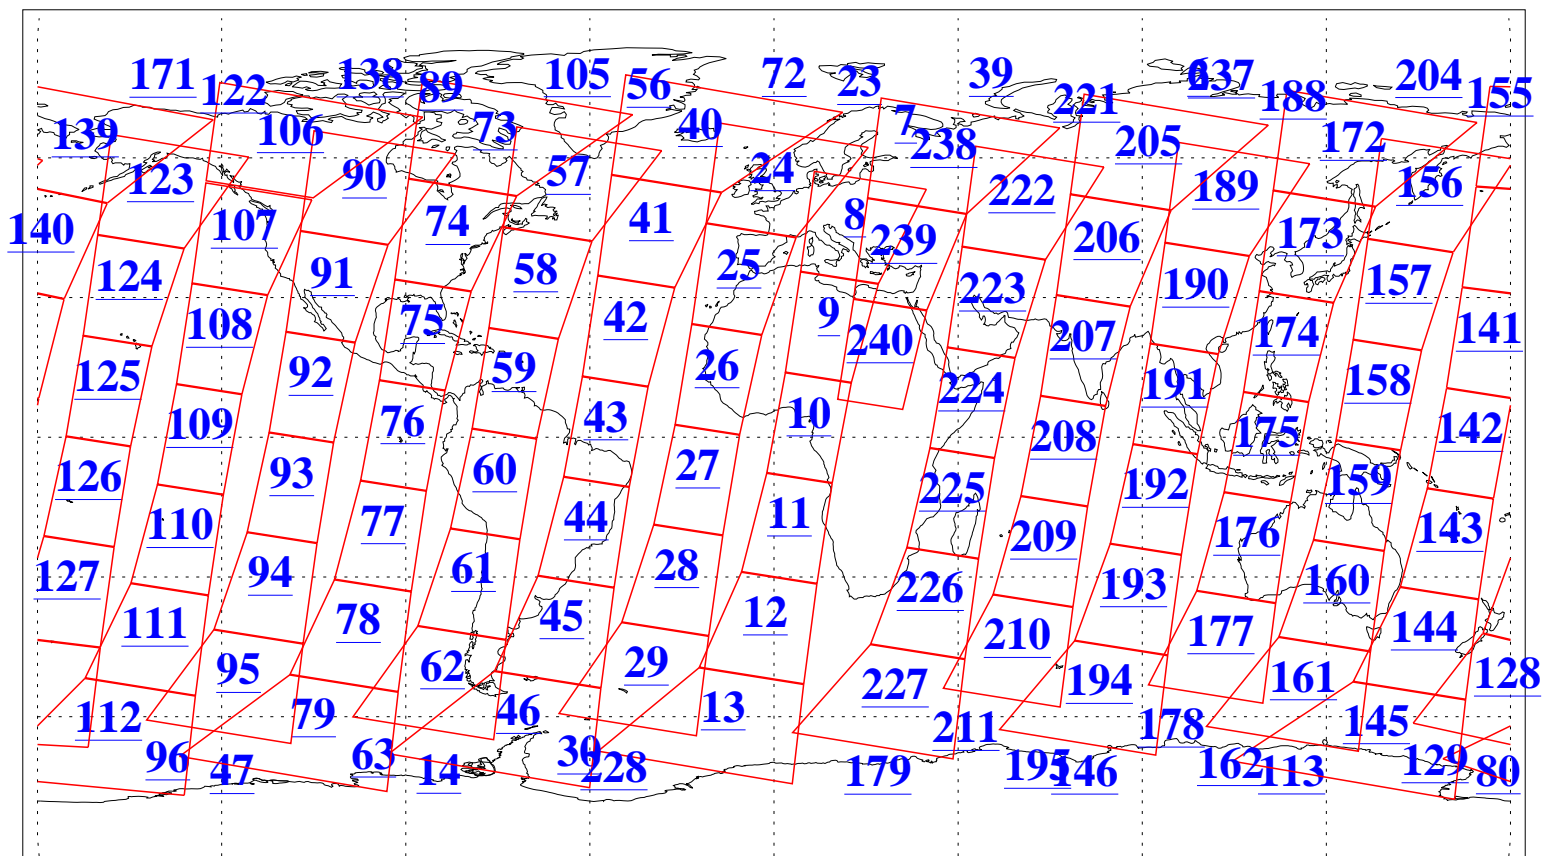

L1B Availability
AMSU Granules: 240
HSB Granules: 0
AIRS Granules: 240

3 Aug 2016
DoY 216
Aqua Day 5205
Granules: 1 to 120

Granules: 121 to 240

Legend: AMSU Available, HSB Available, AIRS Available

L1B Availability
AMSU Granules: 240
HSB Granules: 0
AIRS Granules: 240

3 Aug 2016
DoY 216
Aqua Day 5205
Ascending Granules

Descending Granules

Legend: AMSU Available, HSB Available, AIRS Available

L1B Availability
 AMSU Granules: 240
 HSB Granules: 0
 AIRS Granules: 240

3 Aug 2016
 DoY 216
 Aqua Day 5205

Northern Hemisphere Granules

Southern Hemisphere Granules

Legend: AMSU Available, HSB Available, AIRS Available