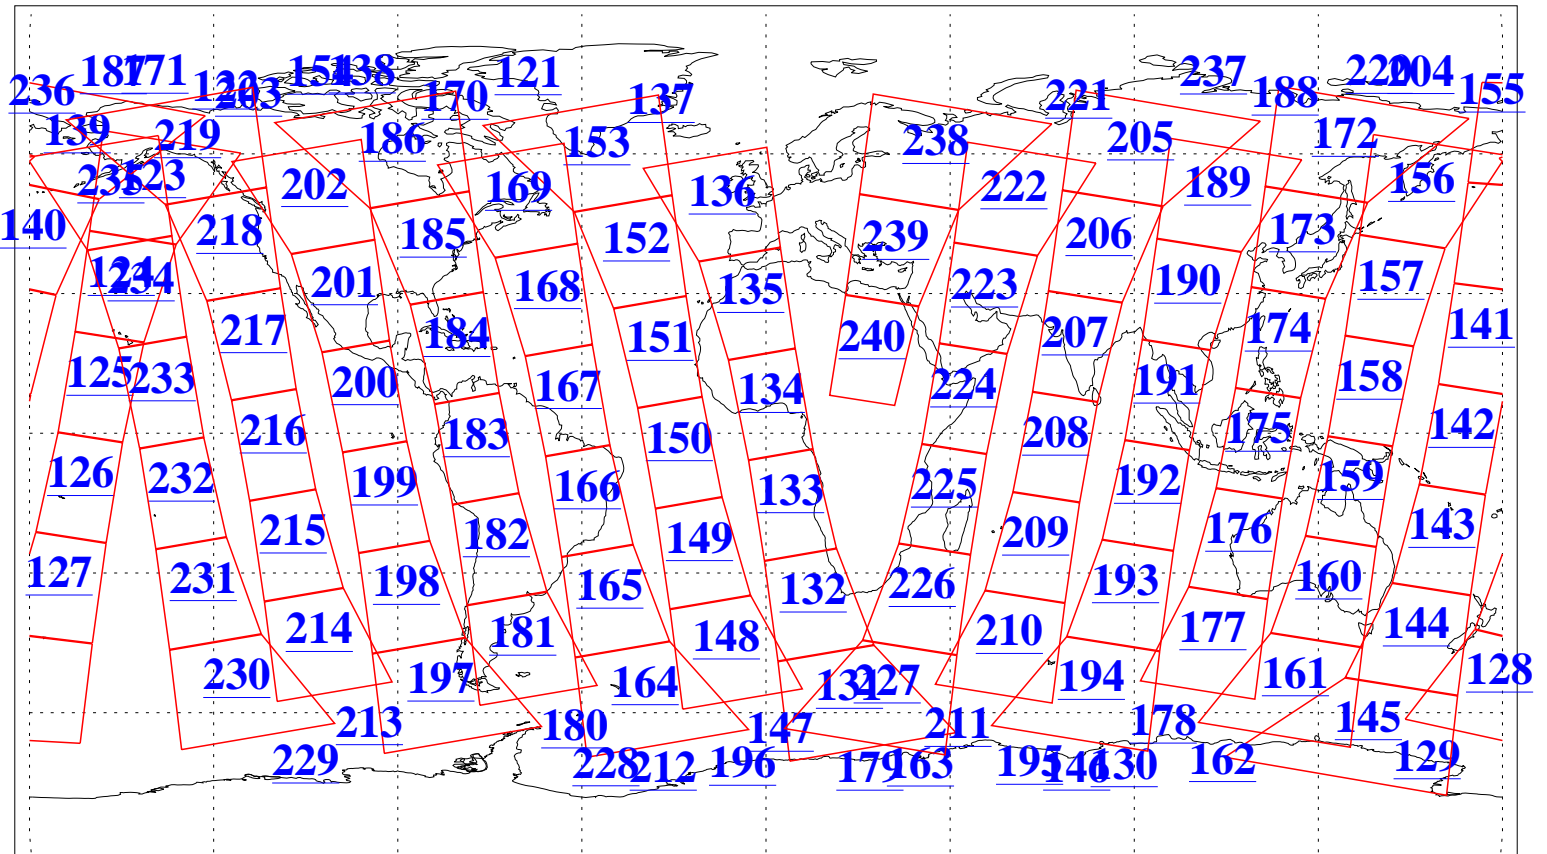

L1B Availability
AMSU Granules: 240
HSB Granules: 0
AIRS Granules: 240

3 Aug 2016
DoY 216
Aqua Day 5205
Granules: 1 to 120

Granules: 121 to 240

Legend: AMSU Available, HSB Available, AIRS Available

L1B Availability
AMSU Granules: 240
HSB Granules: 0
AIRS Granules: 240

3 Aug 2016
DoY 216
Aqua Day 5205
Ascending Granules

Descending Granules

Legend: AMSU Available, HSB Available, AIRS Available

L1B Availability
 AMSU Granules: 240
 HSB Granules: 0
 AIRS Granules: 240

3 Aug 2016
 DoY 216
 Aqua Day 5205

Northern Hemisphere Granules

Southern Hemisphere Granules

Legend: AMSU Available, HSB Available, AIRS Available