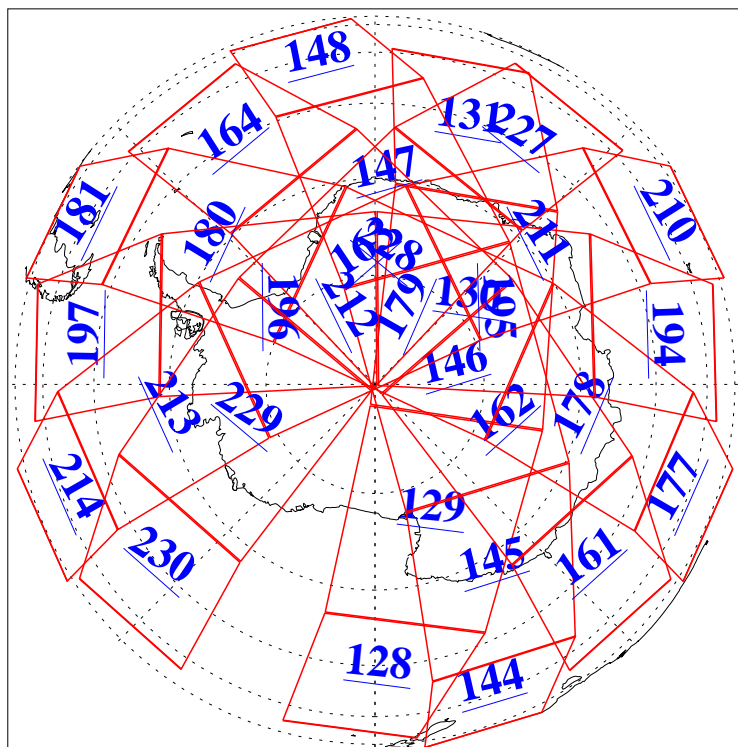

L1B Availability
AMSU Granules: 240
HSB Granules: 0
AIRS Granules: 240

3 Aug 2016
DoY 216
Aqua Day 5205
Granules: 1 to 120

Granules: 121 to 240

Legend: AMSU Available, HSB Available, AIRS Available

L1B Availability
AMSU Granules: 240
HSB Granules: 0
AIRS Granules: 240

3 Aug 2016
DoY 216
Aqua Day 5205
Ascending Granules

Descending Granules

Legend: AMSU Available, HSB Available, AIRS Available

L1B Availability
 AMSU Granules: 240
 HSB Granules: 0
 AIRS Granules: 240

3 Aug 2016
 DoY 216
 Aqua Day 5205

Northern Hemisphere Granules

Southern Hemisphere Granules

Legend: AMSU Available, HSB Available, AIRS Available