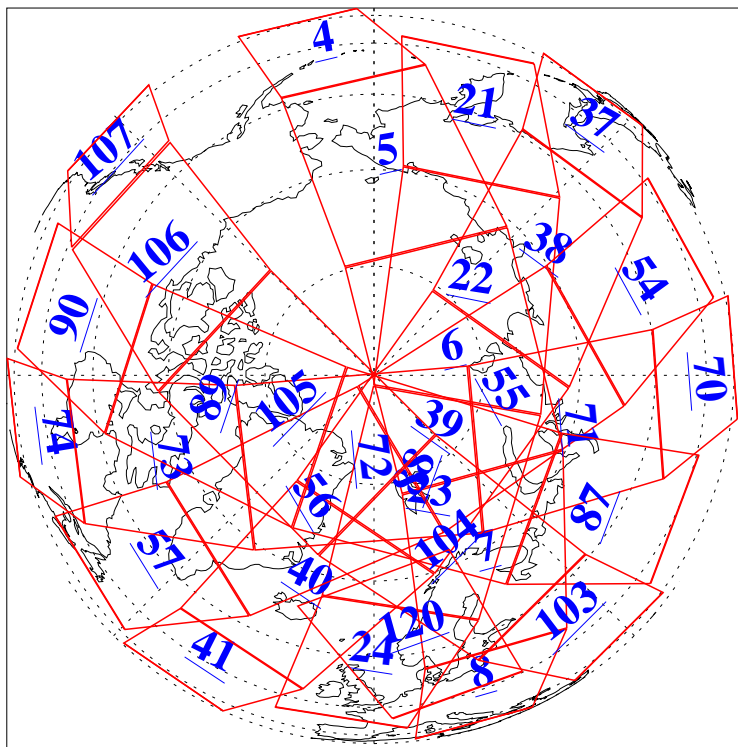

L1B Availability
AMSU Granules: 240
HSB Granules: 0
AIRS Granules: 240

3 Aug 2016
DoY 216
Aqua Day 5205
Granules: 1 to 120

Granules: 121 to 240

Legend: AMSU Available, HSB Available, AIRS Available

L1B Availability
AMSU Granules: 240
HSB Granules: 0
AIRS Granules: 240

3 Aug 2016
DoY 216
Aqua Day 5205
Ascending Granules

Descending Granules

Legend: AMSU Available, HSB Available, AIRS Available

L1B Availability
 AMSU Granules: 240
 HSB Granules: 0
 AIRS Granules: 240

3 Aug 2016
 DoY 216
 Aqua Day 5205

Northern Hemisphere Granules

Southern Hemisphere Granules

Legend: AMSU Available, HSB Available, AIRS Available