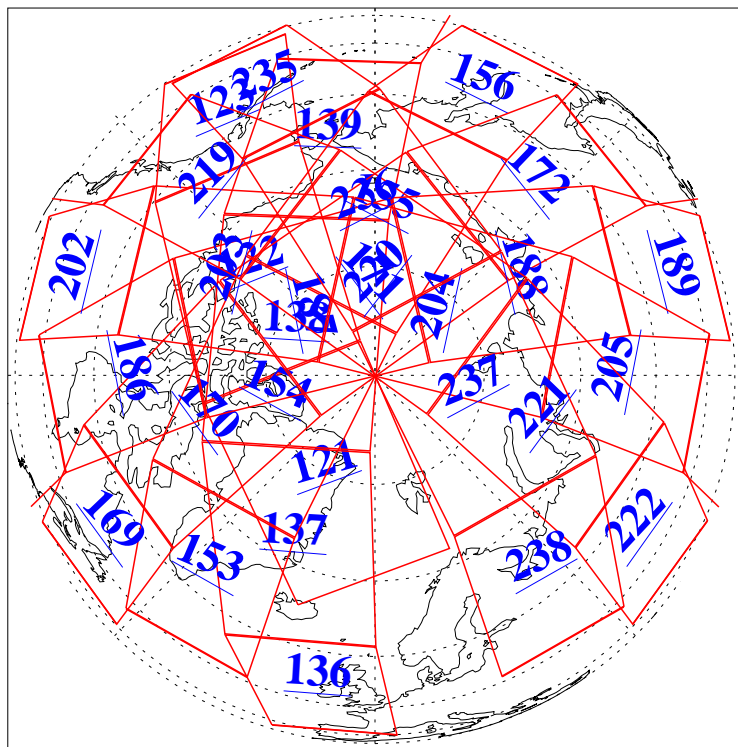

3 Aug 2016
DoY 216
Aqua Day 5205
Ascending Granules

Descending Granules

Legend: AMSU Available, HSB Available, AIRS Available

L1B Availability
 AMSU Granules: 240
 HSB Granules: 0
 AIRS Granules: 240

3 Aug 2016
 DoY 216
 Aqua Day 5205

Northern Hemisphere Granules

Southern Hemisphere Granules

Legend: AMSU Available, HSB Available, AIRS Available