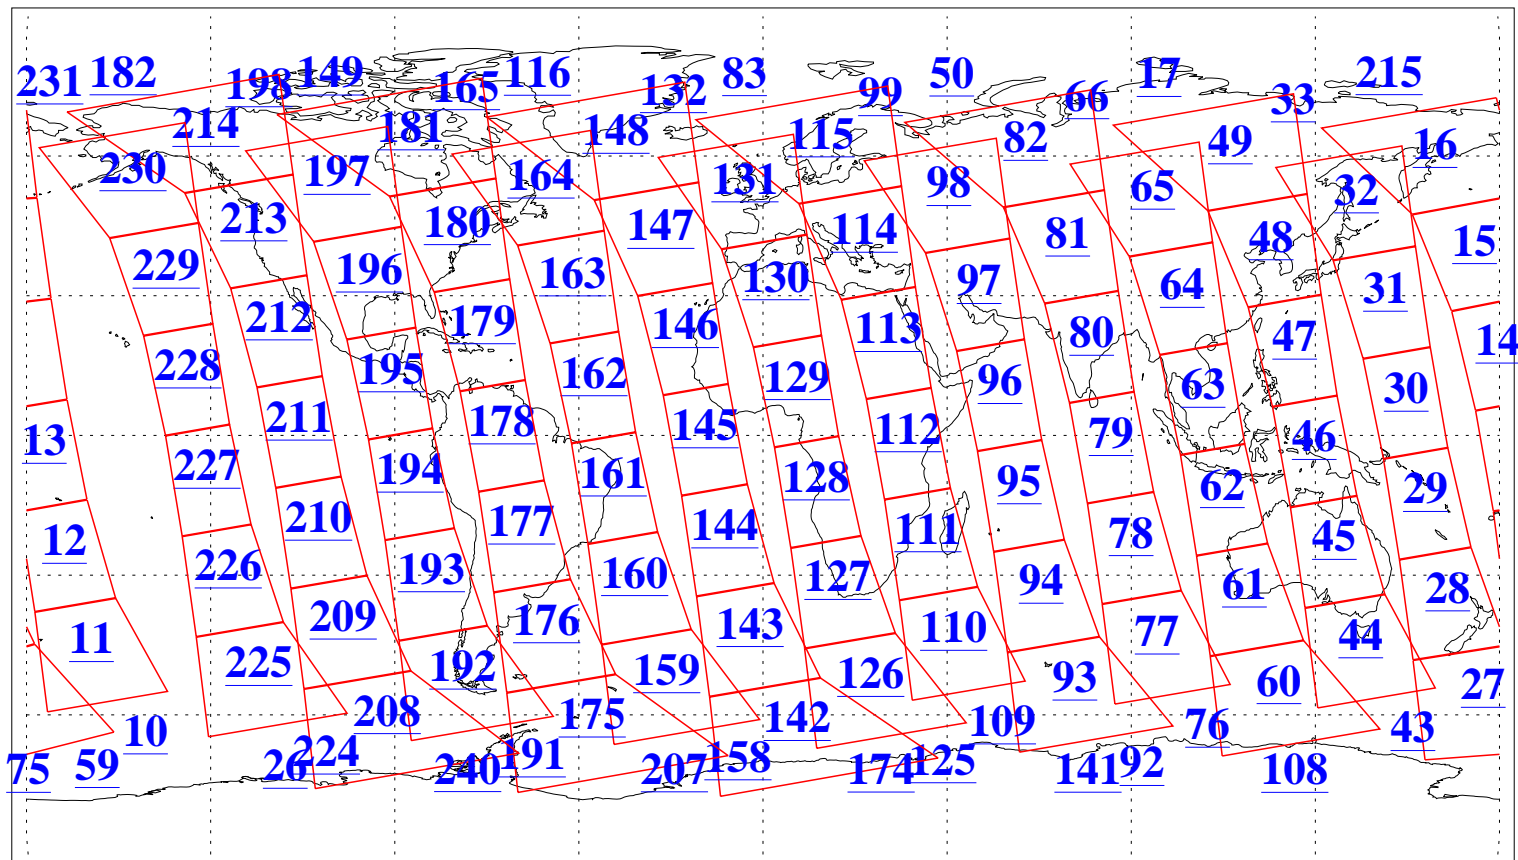

L1B Availability
AMSU Granules: 240
HSB Granules: 0
AIRS Granules: 240

31 Jul 2016
DoY 213
Aqua Day 5202
Granules: 1 to 120

Granules: 121 to 240

Legend: AMSU Available, HSB Available, AIRS Available

L1B Availability
AMSU Granules: 240
HSB Granules: 0
AIRS Granules: 240

31 Jul 2016
DoY 213
Aqua Day 5202

Ascending Granules

Descending Granules

Legend: AMSU Available, HSB Available, AIRS Available

L1B Availability
 AMSU Granules: 240
 HSB Granules: 0
 AIRS Granules: 240

31 Jul 2016
 DoY 213
 Aqua Day 5202

Northern Hemisphere Granules

Southern Hemisphere Granules

Legend: AMSU Available, HSB Available, AIRS Available