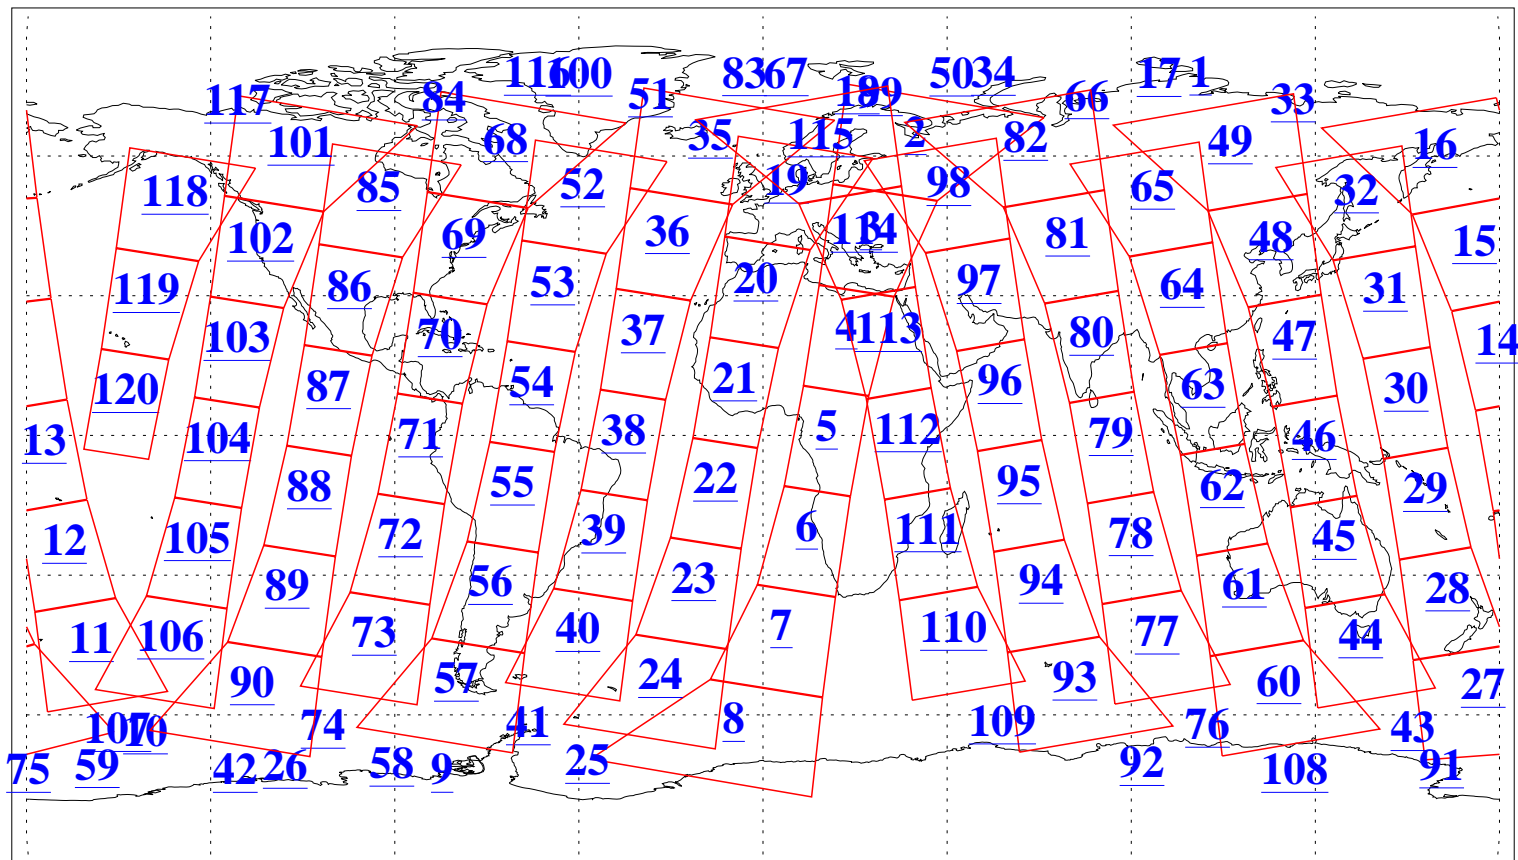

L1B Availability
AMSU Granules: 240
HSB Granules: 0
AIRS Granules: 240

31 Jul 2016
DoY 213
Aqua Day 5202
Granules: 1 to 120

Granules: 121 to 240

Legend: AMSU Available, HSB Available, AIRS Available

L1B Availability
AMSU Granules: 240
HSB Granules: 0
AIRS Granules: 240

31 Jul 2016
DoY 213
Aqua Day 5202

Ascending Granules

Descending Granules

Legend: AMSU Available, HSB Available, AIRS Available

L1B Availability
 AMSU Granules: 240
 HSB Granules: 0
 AIRS Granules: 240

31 Jul 2016
 DoY 213
 Aqua Day 5202

Northern Hemisphere Granules

Southern Hemisphere Granules

Legend: AMSU Available, HSB Available, AIRS Available