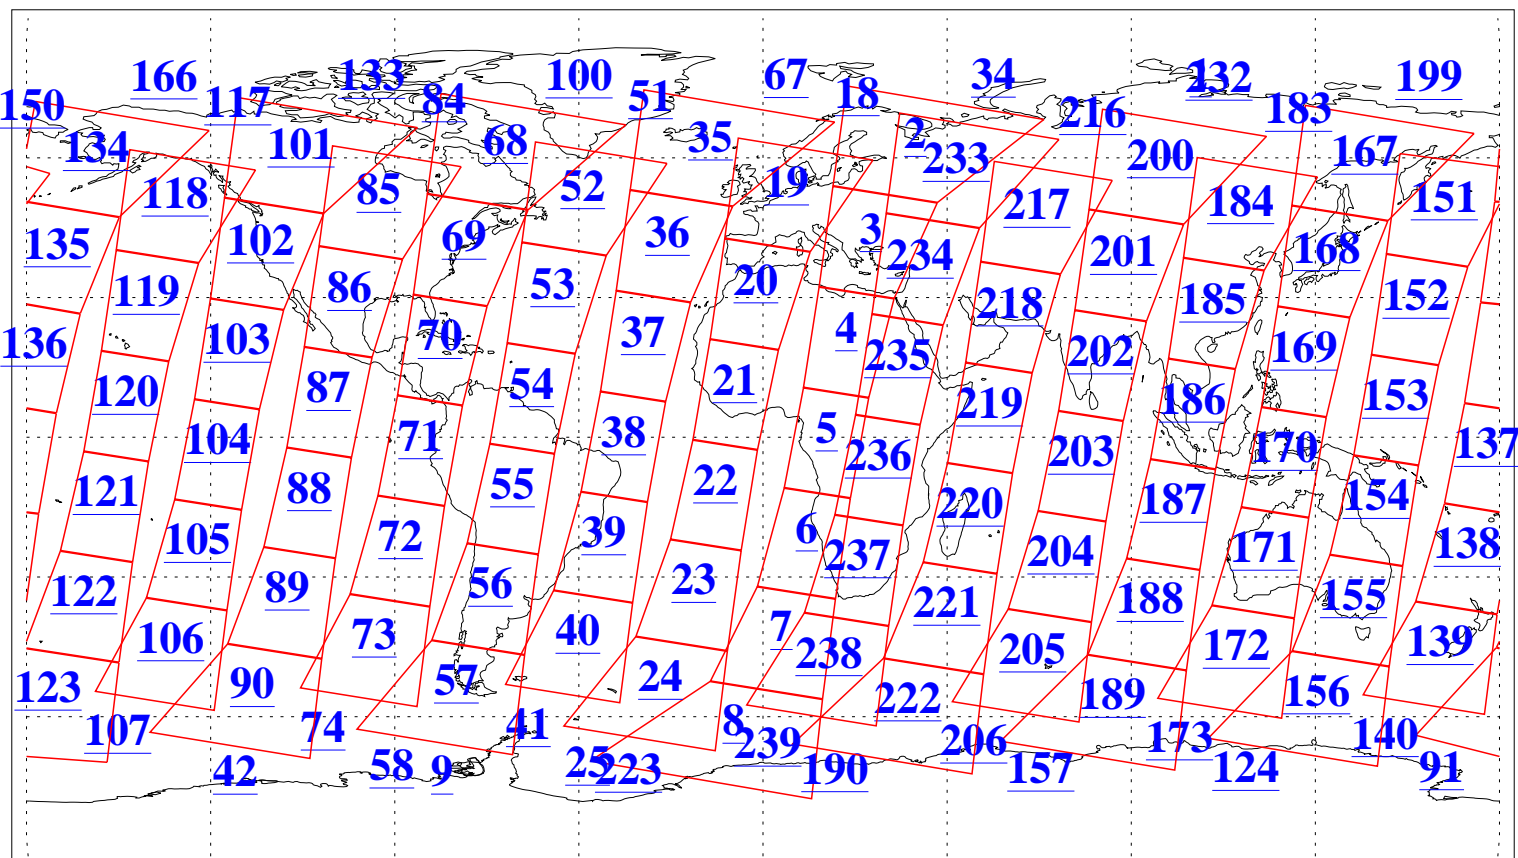

L1B Availability
AMSU Granules: 240
HSB Granules: 0
AIRS Granules: 240

31 Jul 2016
DoY 213
Aqua Day 5202
Granules: 1 to 120

Granules: 121 to 240

Legend: AMSU Available, HSB Available, AIRS Available

L1B Availability
AMSU Granules: 240
HSB Granules: 0
AIRS Granules: 240

31 Jul 2016
DoY 213
Aqua Day 5202

Ascending Granules

Descending Granules

Legend: AMSU Available, HSB Available, AIRS Available

L1B Availability
 AMSU Granules: 240
 HSB Granules: 0
 AIRS Granules: 240

31 Jul 2016
 DoY 213
 Aqua Day 5202

Northern Hemisphere Granules

Southern Hemisphere Granules

Legend: AMSU Available, HSB Available, AIRS Available