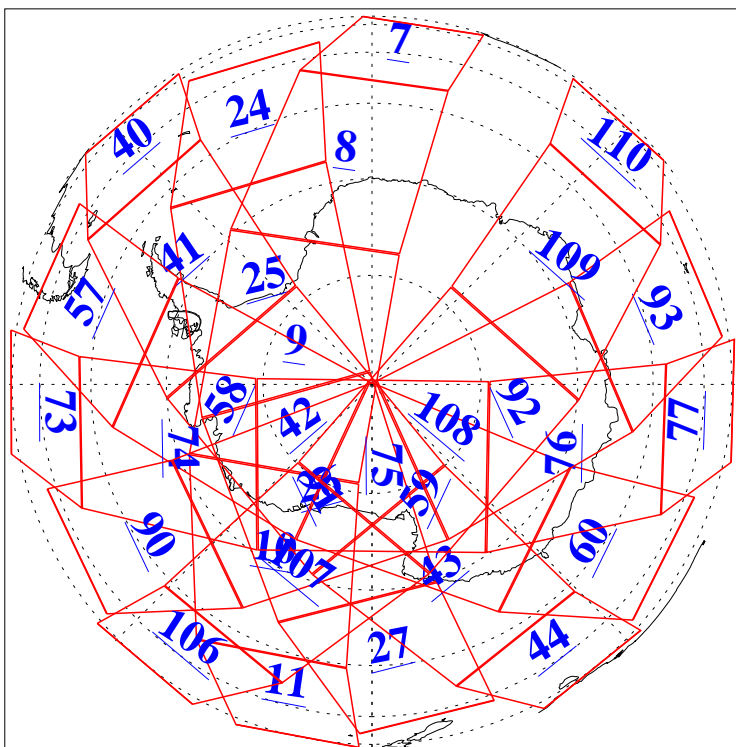

L1B Availability
AMSU Granules: 240
HSB Granules: 0
AIRS Granules: 240

31 Jul 2016
DoY 213
Aqua Day 5202
Granules: 1 to 120

Granules: 121 to 240

Legend: AMSU Available, HSB Available, AIRS Available

L1B Availability
AMSU Granules: 240
HSB Granules: 0
AIRS Granules: 240

31 Jul 2016
DoY 213
Aqua Day 5202

Ascending Granules

Descending Granules

Legend: AMSU Available, HSB Available, AIRS Available

L1B Availability
 AMSU Granules: 240
 HSB Granules: 0
 AIRS Granules: 240

31 Jul 2016
 DoY 213
 Aqua Day 5202

Northern Hemisphere Granules

Southern Hemisphere Granules

Legend: AMSU Available, HSB Available, AIRS Available