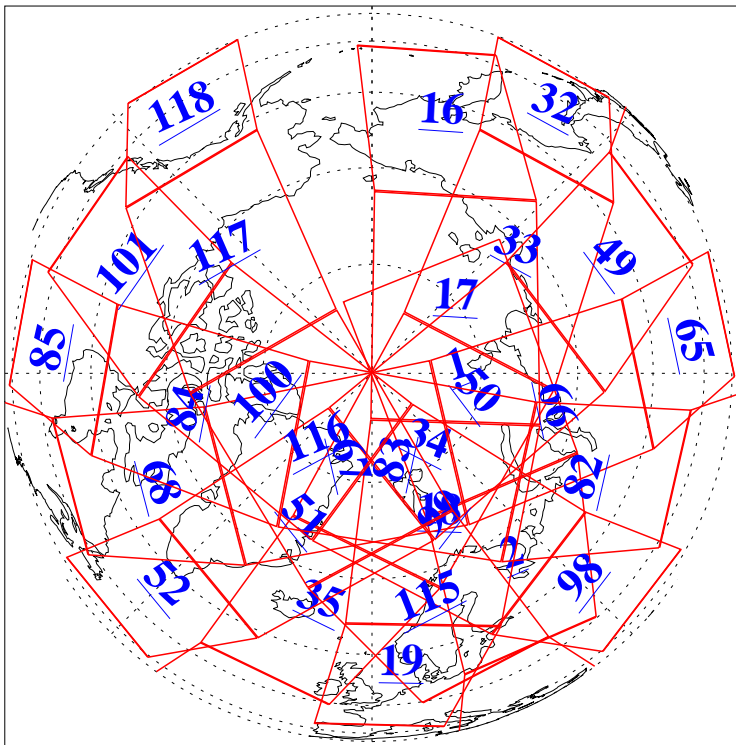

L1B Availability
AMSU Granules: 240
HSB Granules: 0
AIRS Granules: 240

31 Jul 2016
DoY 213
Aqua Day 5202
Granules: 1 to 120

Granules: 121 to 240

Legend: AMSU Available, HSB Available, AIRS Available

L1B Availability
AMSU Granules: 240
HSB Granules: 0
AIRS Granules: 240

31 Jul 2016
DoY 213
Aqua Day 5202

Ascending Granules

Descending Granules

Legend: AMSU Available, HSB Available, AIRS Available

L1B Availability
 AMSU Granules: 240
 HSB Granules: 0
 AIRS Granules: 240

31 Jul 2016
 DoY 213
 Aqua Day 5202

Northern Hemisphere Granules

Southern Hemisphere Granules

Legend: AMSU Available, HSB Available, AIRS Available