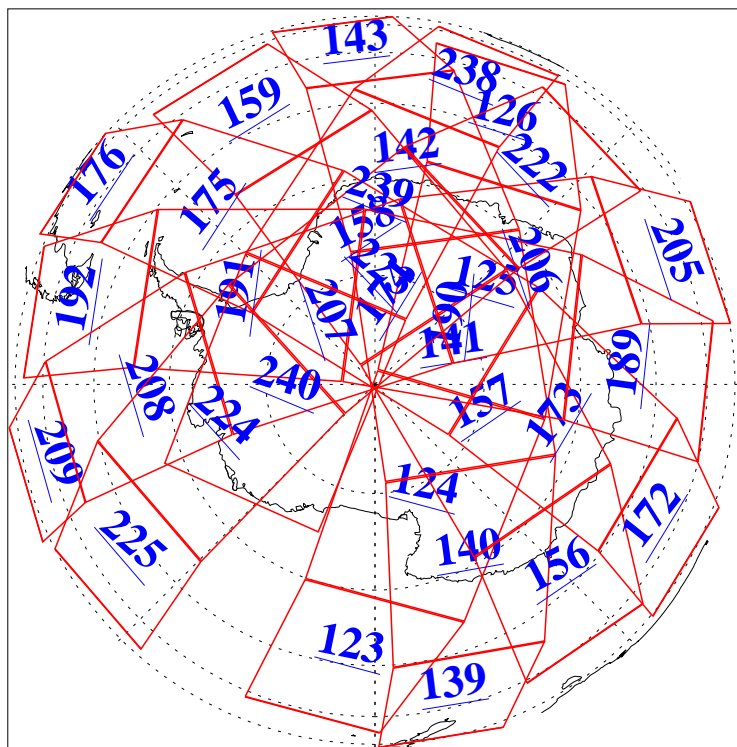

L1B Availability
AMSU Granules: 240
HSB Granules: 0
AIRS Granules: 240

31 Jul 2016
DoY 213
Aqua Day 5202
Granules: 1 to 120

Granules: 121 to 240

Legend: AMSU Available, HSB Available, AIRS Available

L1B Availability
AMSU Granules: 240
HSB Granules: 0
AIRS Granules: 240

31 Jul 2016
DoY 213
Aqua Day 5202

Ascending Granules

Descending Granules

Legend: AMSU Available, HSB Available, AIRS Available

L1B Availability
 AMSU Granules: 240
 HSB Granules: 0
 AIRS Granules: 240

31 Jul 2016
 DoY 213
 Aqua Day 5202

Northern Hemisphere Granules

Southern Hemisphere Granules

Legend: AMSU Available, HSB Available, AIRS Available