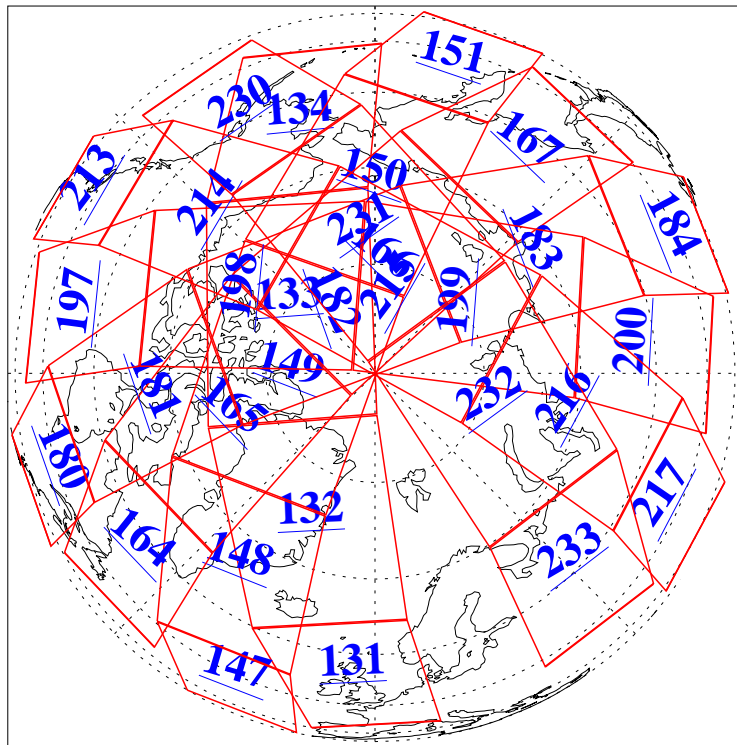

31 Jul 2016
DoY 213
Aqua Day 5202

Ascending Granules

Descending Granules

Legend: AMSU Available, HSB Available, AIRS Available

L1B Availability
 AMSU Granules: 240
 HSB Granules: 0
 AIRS Granules: 240

31 Jul 2016
 DoY 213
 Aqua Day 5202

Northern Hemisphere Granules

Southern Hemisphere Granules

Legend: AMSU Available, HSB Available, AIRS Available