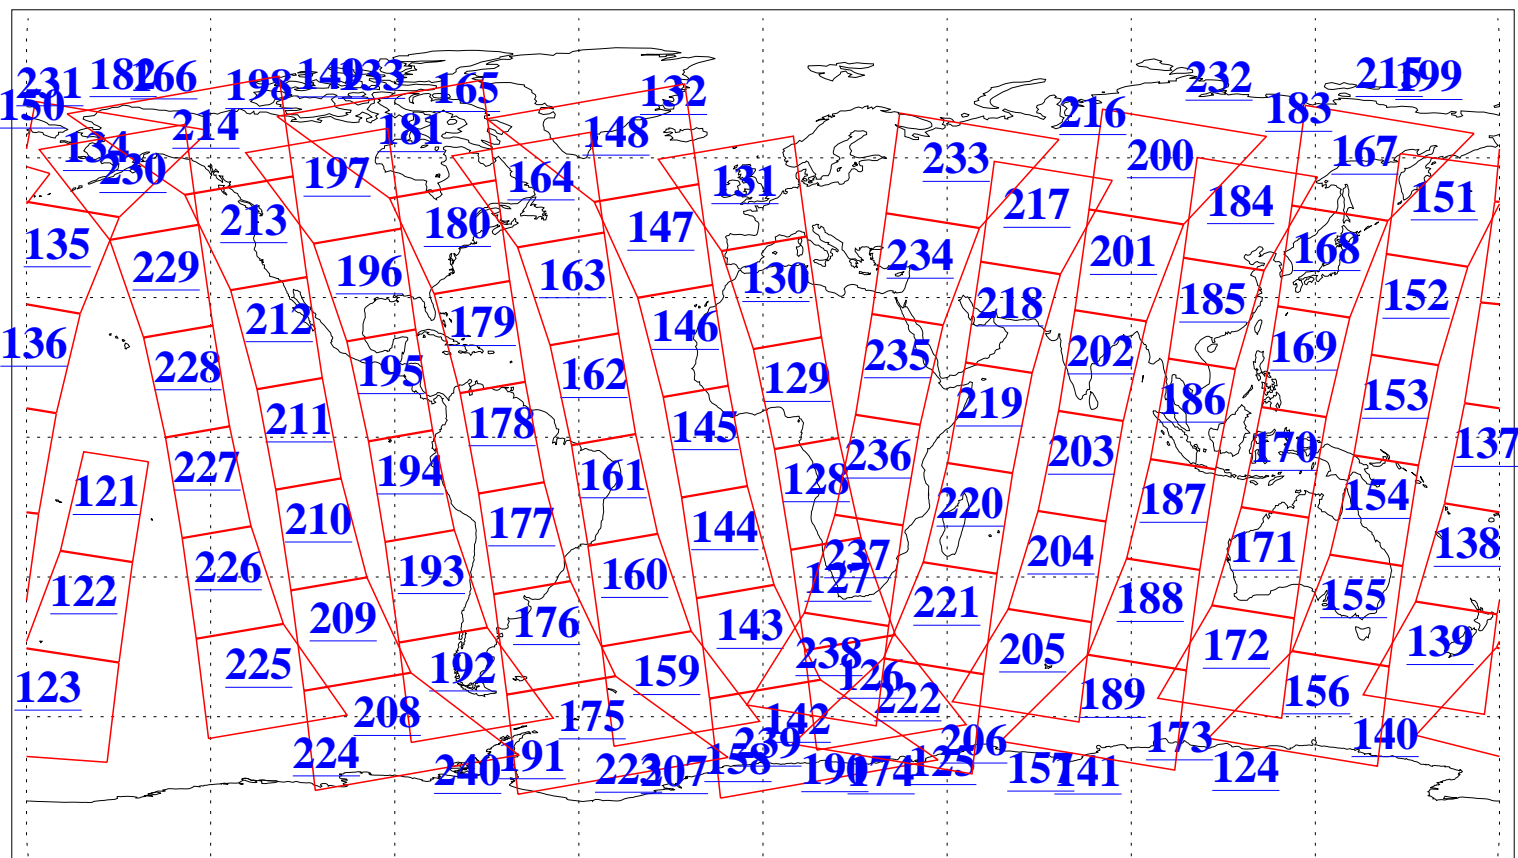

L1B Availability
AMSU Granules: 240
HSB Granules: 0
AIRS Granules: 240

31 Jul 2016
DoY 213
Aqua Day 5202
Granules: 1 to 120

Granules: 121 to 240

Legend: AMSU Available, HSB Available, AIRS Available

L1B Availability
AMSU Granules: 240
HSB Granules: 0
AIRS Granules: 240

31 Jul 2016
DoY 213
Aqua Day 5202

Ascending Granules

Descending Granules

Legend: AMSU Available, HSB Available, AIRS Available

L1B Availability
 AMSU Granules: 240
 HSB Granules: 0
 AIRS Granules: 240

31 Jul 2016
 DoY 213
 Aqua Day 5202

Northern Hemisphere Granules

Southern Hemisphere Granules

Legend: AMSU Available, HSB Available, AIRS Available