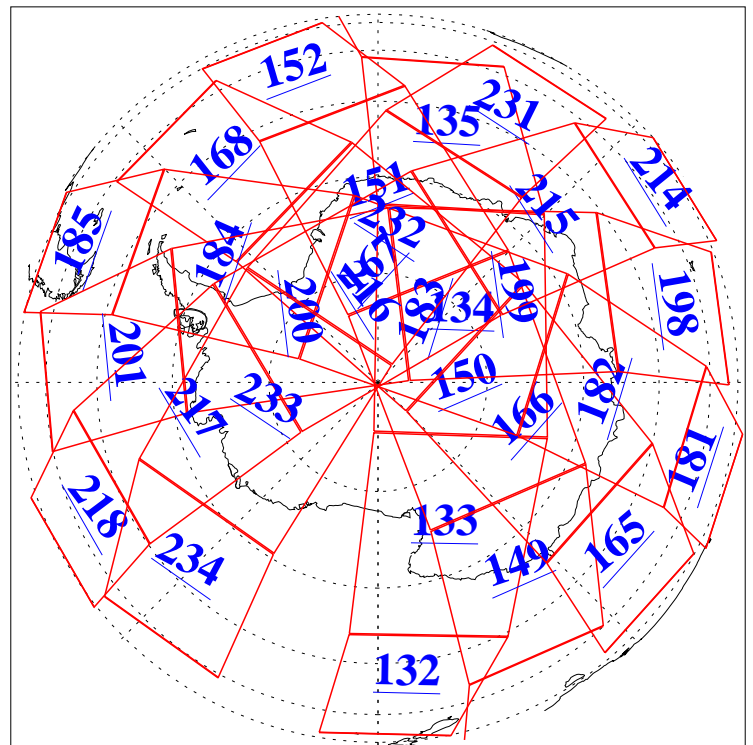

L1B Availability
AMSU Granules: 240
HSB Granules: 0
AIRS Granules: 240

30 Jul 2016
DoY 212
Aqua Day 5201
Granules: 1 to 120

Granules: 121 to 240

Legend: AMSU Available, HSB Available, AIRS Available

L1B Availability
AMSU Granules: 240
HSB Granules: 0
AIRS Granules: 240

30 Jul 2016
DoY 212
Aqua Day 5201
Ascending Granules

Descending Granules

Legend: AMSU Available, HSB Available, AIRS Available

L1B Availability
 AMSU Granules: 240
 HSB Granules: 0
 AIRS Granules: 240

30 Jul 2016
 DoY 212
 Aqua Day 5201

Northern Hemisphere Granules

Southern Hemisphere Granules

Legend: AMSU Available, HSB Available, AIRS Available