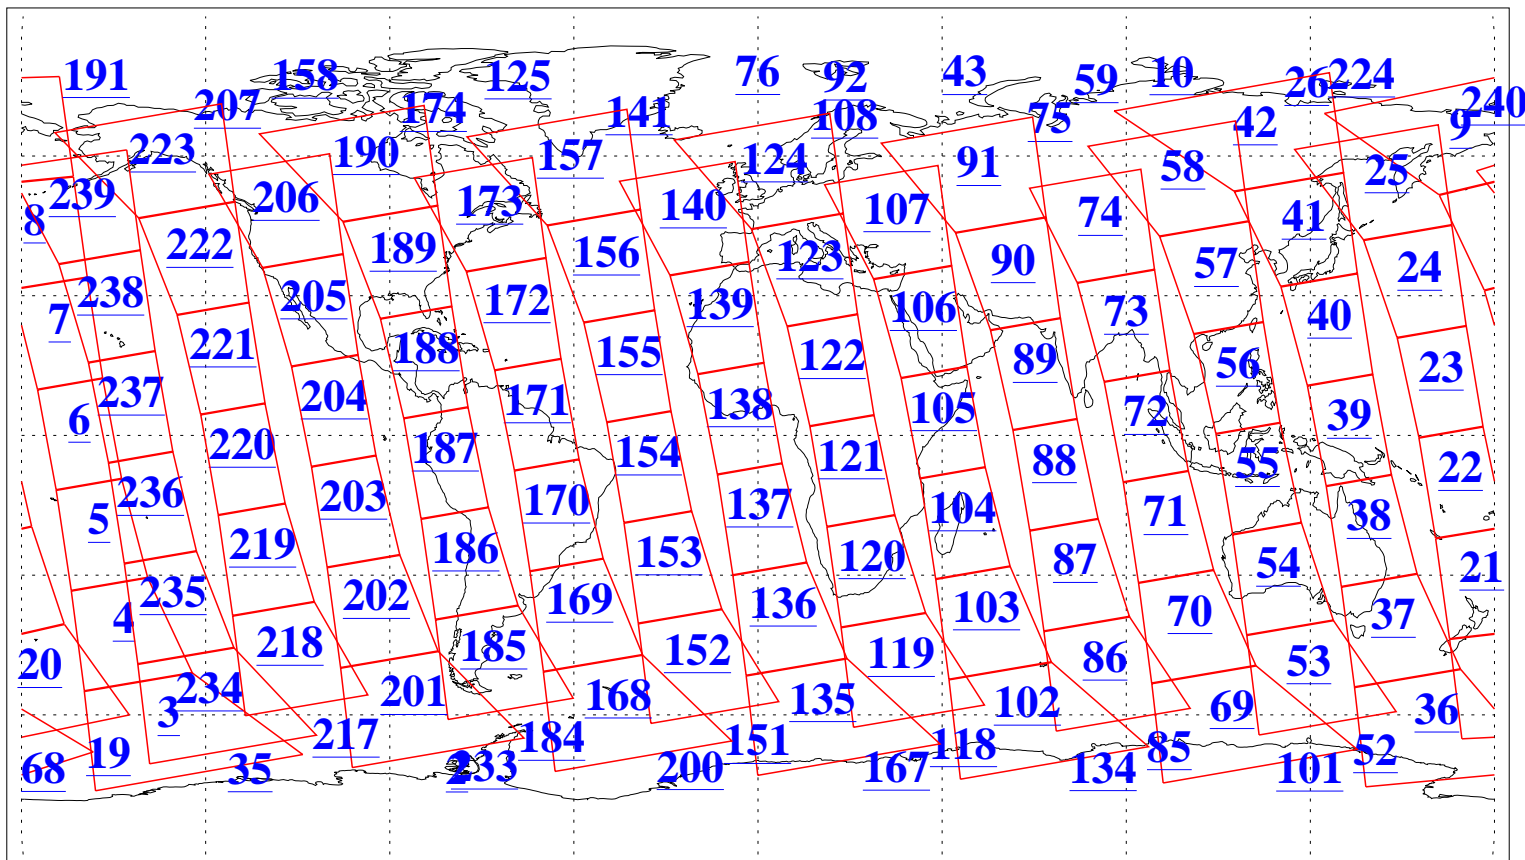

L1B Availability
AMSU Granules: 240
HSB Granules: 0
AIRS Granules: 240

30 Jul 2016
DoY 212
Aqua Day 5201
Granules: 1 to 120

Granules: 121 to 240

Legend: AMSU Available, HSB Available, AIRS Available

L1B Availability
AMSU Granules: 240
HSB Granules: 0
AIRS Granules: 240

30 Jul 2016
DoY 212
Aqua Day 5201
Ascending Granules

Descending Granules

Legend: AMSU Available, HSB Available, AIRS Available

L1B Availability
 AMSU Granules: 240
 HSB Granules: 0
 AIRS Granules: 240

30 Jul 2016
 DoY 212
 Aqua Day 5201

Northern Hemisphere Granules

Southern Hemisphere Granules

Legend: AMSU Available, HSB Available, AIRS Available