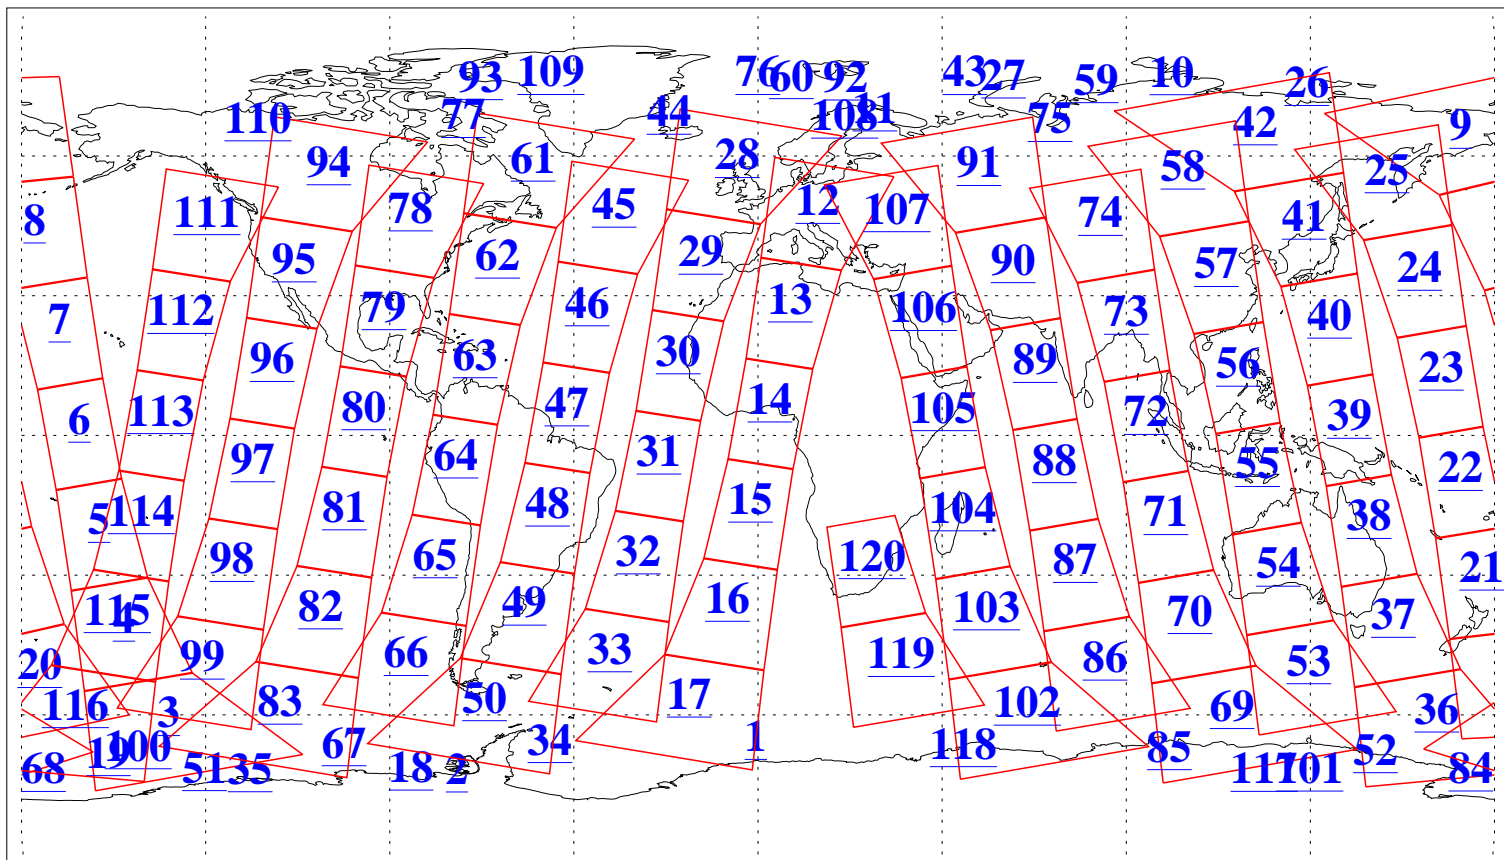

L1B Availability
AMSU Granules: 240
HSB Granules: 0
AIRS Granules: 240

30 Jul 2016
DoY 212
Aqua Day 5201
Granules: 1 to 120

Granules: 121 to 240

Legend: AMSU Available, HSB Available, AIRS Available

L1B Availability
AMSU Granules: 240
HSB Granules: 0
AIRS Granules: 240

30 Jul 2016
DoY 212
Aqua Day 5201
Ascending Granules

Descending Granules

Legend: AMSU Available, HSB Available, AIRS Available

L1B Availability
 AMSU Granules: 240
 HSB Granules: 0
 AIRS Granules: 240

30 Jul 2016
 DoY 212
 Aqua Day 5201

Northern Hemisphere Granules

Southern Hemisphere Granules

Legend: AMSU Available, HSB Available, AIRS Available