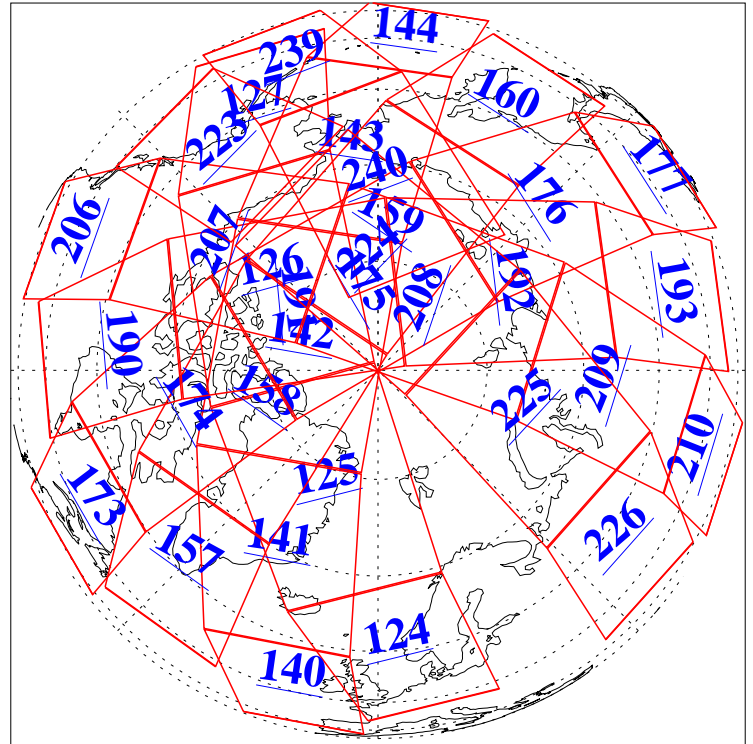

L1B Availability
AMSU Granules: 240
HSB Granules: 0
AIRS Granules: 240

30 Jul 2016
DoY 212
Aqua Day 5201
Granules: 1 to 120

Granules: 121 to 240

Legend: AMSU Available, HSB Available, AIRS Available

L1B Availability
AMSU Granules: 240
HSB Granules: 0
AIRS Granules: 240

30 Jul 2016
DoY 212
Aqua Day 5201
Ascending Granules

Descending Granules

Legend: AMSU Available, HSB Available, AIRS Available

L1B Availability
 AMSU Granules: 240
 HSB Granules: 0
 AIRS Granules: 240

30 Jul 2016
 DoY 212
 Aqua Day 5201

Northern Hemisphere Granules

Southern Hemisphere Granules

Legend: AMSU Available, HSB Available, AIRS Available