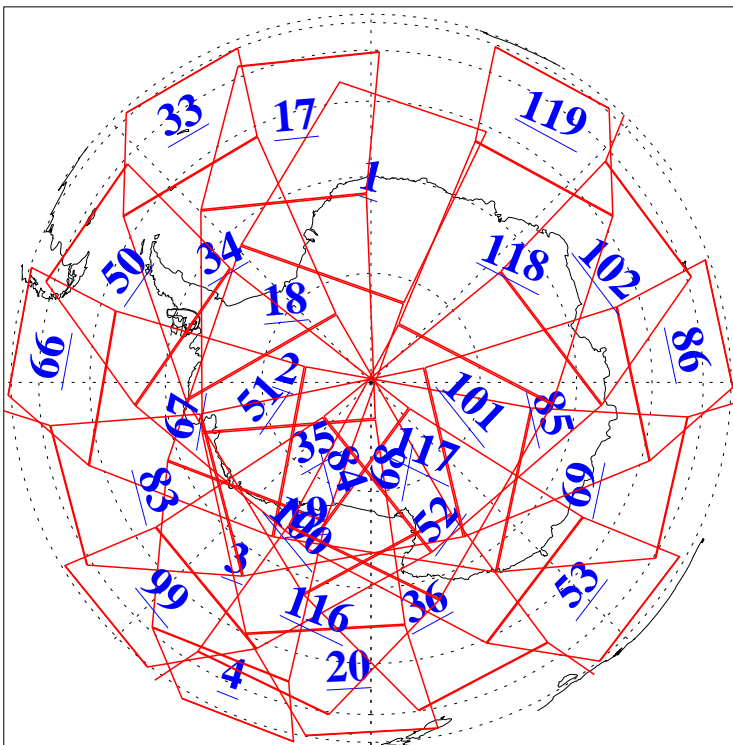

L1B Availability
AMSU Granules: 240
HSB Granules: 0
AIRS Granules: 240

30 Jul 2016
DoY 212
Aqua Day 5201
Granules: 1 to 120

Granules: 121 to 240

Legend: AMSU Available, HSB Available, AIRS Available

L1B Availability
AMSU Granules: 240
HSB Granules: 0
AIRS Granules: 240

30 Jul 2016
DoY 212
Aqua Day 5201
Ascending Granules

Descending Granules

Legend: AMSU Available, HSB Available, AIRS Available

L1B Availability
 AMSU Granules: 240
 HSB Granules: 0
 AIRS Granules: 240

30 Jul 2016
 DoY 212
 Aqua Day 5201

Northern Hemisphere Granules

Southern Hemisphere Granules

Legend: AMSU Available, HSB Available, AIRS Available