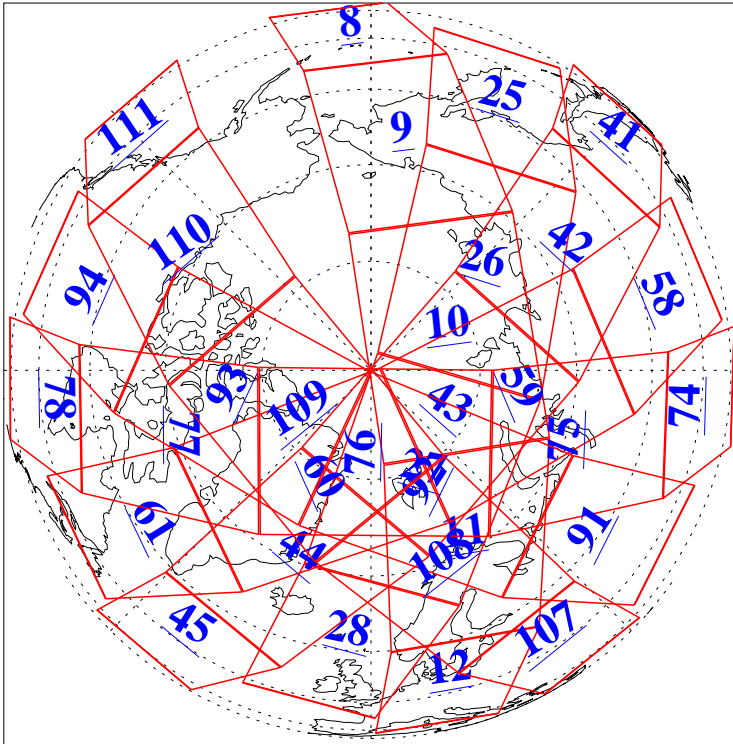

L1B Availability
AMSU Granules: 240
HSB Granules: 0
AIRS Granules: 240

30 Jul 2016
DoY 212
Aqua Day 5201
Granules: 1 to 120

Granules: 121 to 240

Legend: AMSU Available, HSB Available, AIRS Available

L1B Availability
AMSU Granules: 240
HSB Granules: 0
AIRS Granules: 240

30 Jul 2016
DoY 212
Aqua Day 5201
Ascending Granules

Descending Granules

Legend: AMSU Available, HSB Available, AIRS Available

L1B Availability
 AMSU Granules: 240
 HSB Granules: 0
 AIRS Granules: 240

30 Jul 2016
 DoY 212
 Aqua Day 5201

Northern Hemisphere Granules

Southern Hemisphere Granules

Legend: AMSU Available, HSB Available, AIRS Available