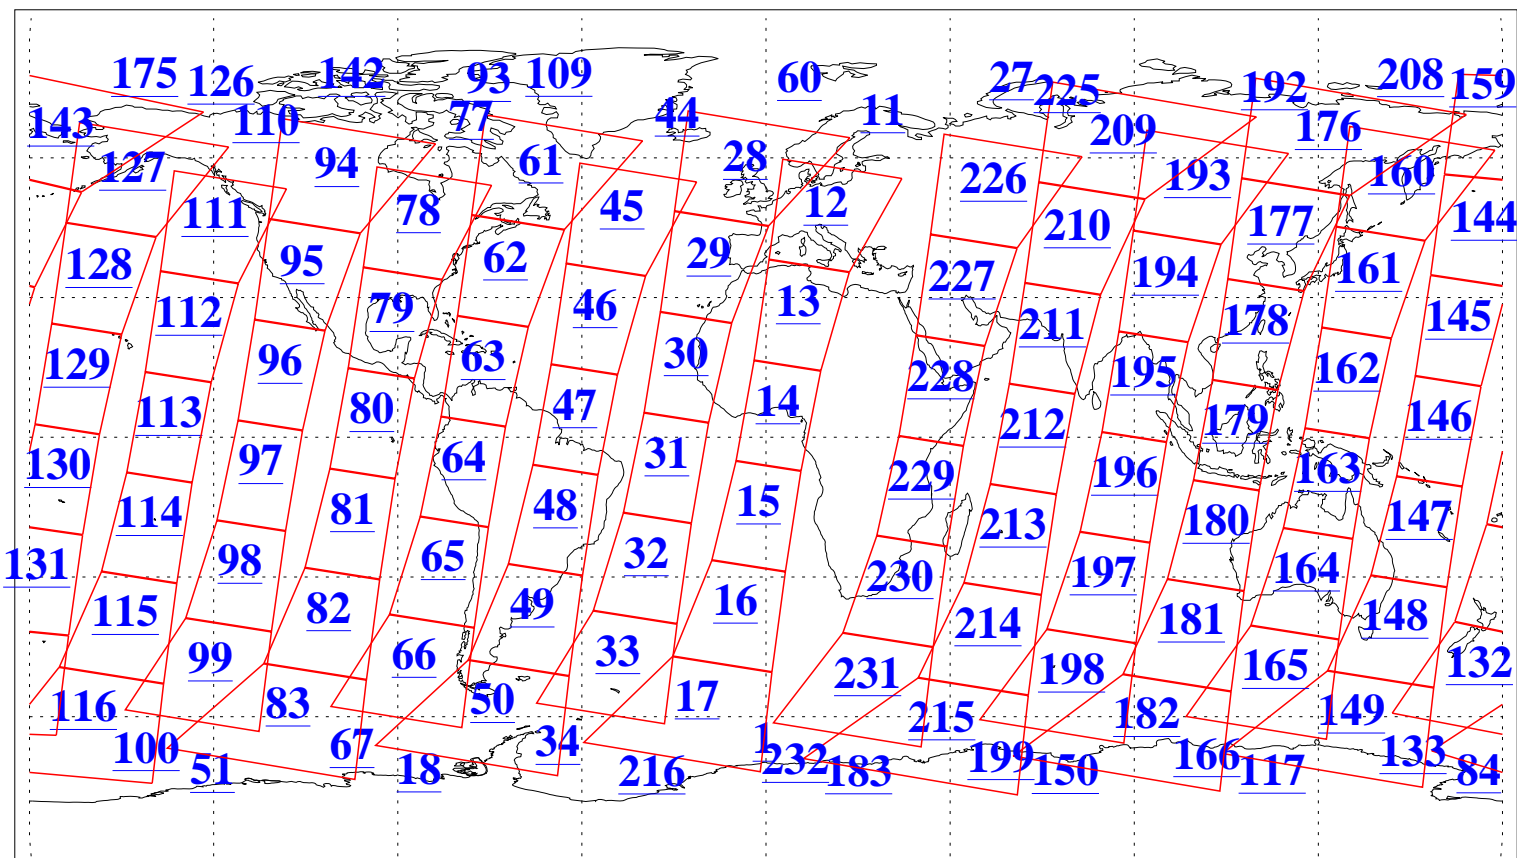

L1B Availability
AMSU Granules: 240
HSB Granules: 0
AIRS Granules: 240

30 Jul 2016
DoY 212
Aqua Day 5201
Granules: 1 to 120

Granules: 121 to 240

Legend: AMSU Available, HSB Available, AIRS Available

L1B Availability
AMSU Granules: 240
HSB Granules: 0
AIRS Granules: 240

30 Jul 2016
DoY 212
Aqua Day 5201
Ascending Granules

Descending Granules

Legend: AMSU Available, HSB Available, AIRS Available

L1B Availability
 AMSU Granules: 240
 HSB Granules: 0
 AIRS Granules: 240

30 Jul 2016
 DoY 212
 Aqua Day 5201

Northern Hemisphere Granules

Southern Hemisphere Granules

Legend: AMSU Available, HSB Available, AIRS Available