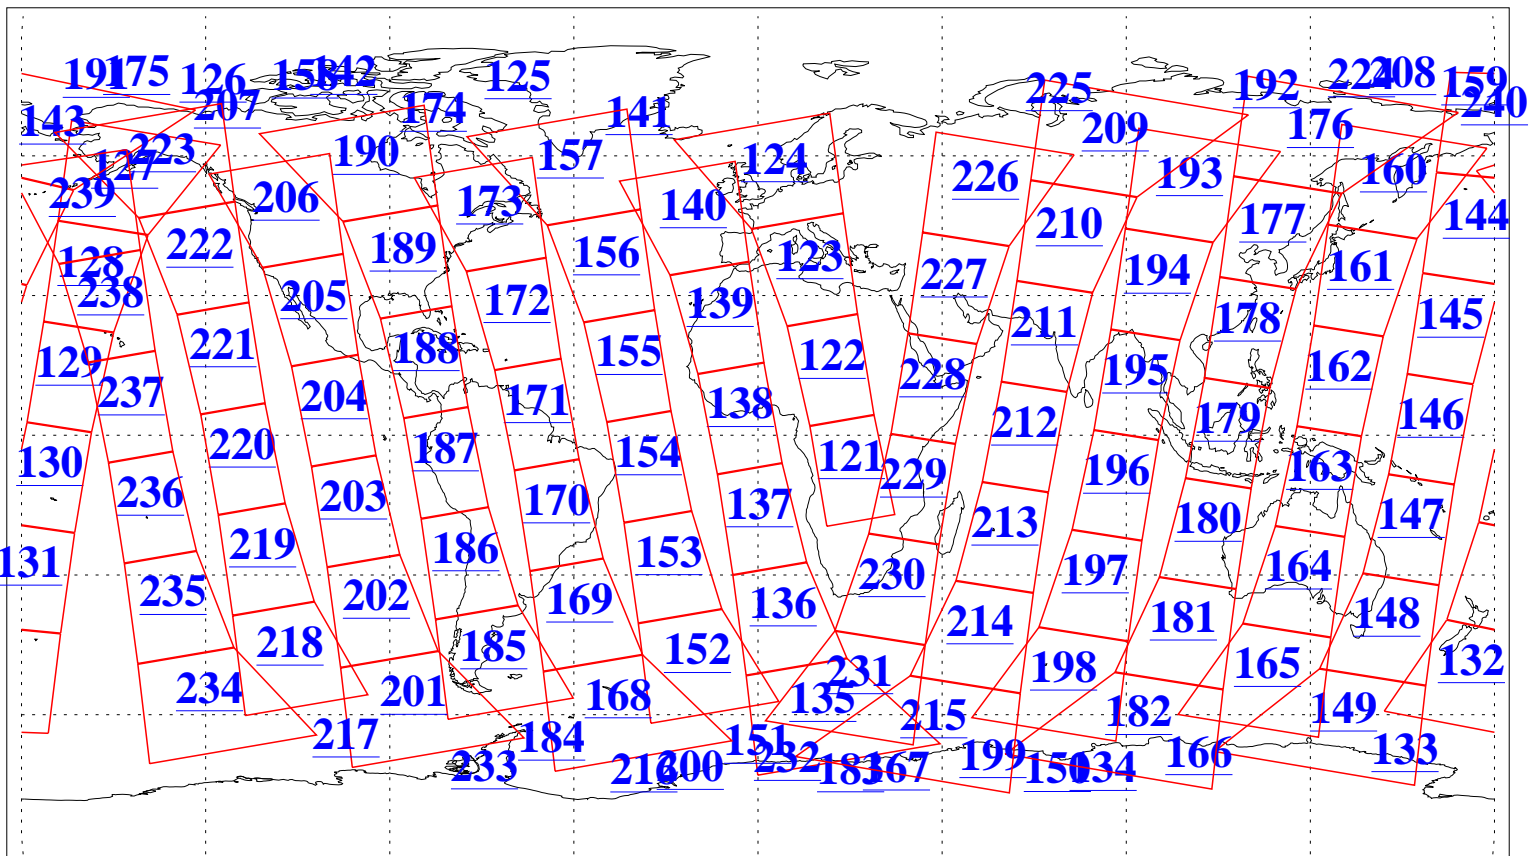

L1B Availability
AMSU Granules: 240
HSB Granules: 0
AIRS Granules: 240

30 Jul 2016
DoY 212
Aqua Day 5201
Granules: 1 to 120

Granules: 121 to 240

Legend: AMSU Available, HSB Available, AIRS Available

L1B Availability
AMSU Granules: 240
HSB Granules: 0
AIRS Granules: 240

30 Jul 2016
DoY 212
Aqua Day 5201
Ascending Granules

Descending Granules

Legend: AMSU Available, HSB Available, AIRS Available

L1B Availability
 AMSU Granules: 240
 HSB Granules: 0
 AIRS Granules: 240

30 Jul 2016
 DoY 212
 Aqua Day 5201

Northern Hemisphere Granules

Southern Hemisphere Granules

Legend: AMSU Available, HSB Available, AIRS Available