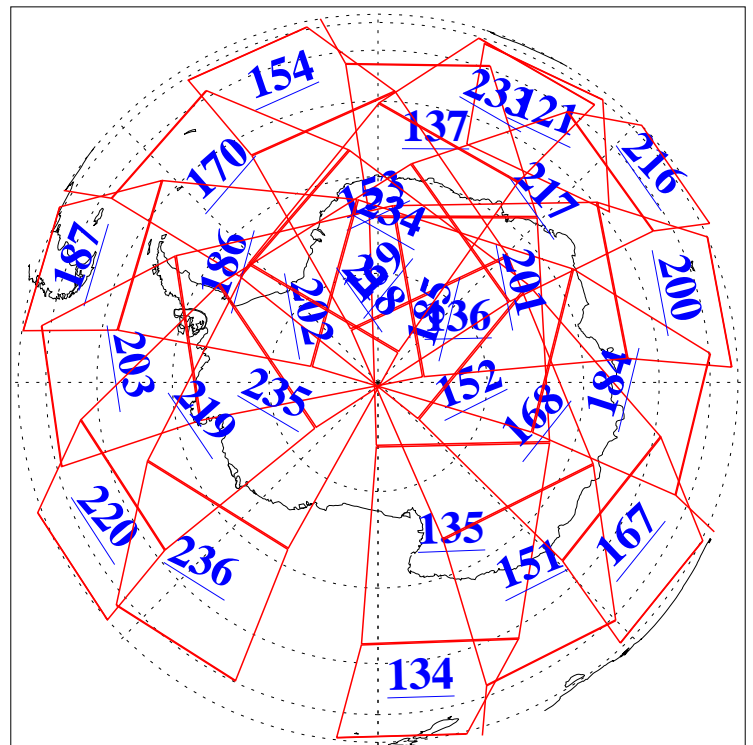

L1B Availability  
AMSU Granules: 240  
HSB Granules: 0  
AIRS Granules: 240

28 Jul 2016  
DoY 210  
Aqua Day 5199  
Granules: 1 to 120

Granules: 121 to 240

Legend: AMSU Available, HSB Available, AIRS Available

L1B Availability  
AMSU Granules: 240  
HSB Granules: 0  
AIRS Granules: 240

28 Jul 2016  
DoY 210  
Aqua Day 5199  
Ascending Granules

Descending Granules

Legend: AMSU Available, HSB Available, AIRS Available

L1B Availability  
 AMSU Granules: 240  
 HSB Granules: 0  
 AIRS Granules: 240

28 Jul 2016  
 DoY 210  
 Aqua Day 5199

Northern Hemisphere Granules

Southern Hemisphere Granules

Legend: AMSU Available, HSB Available, AIRS Available