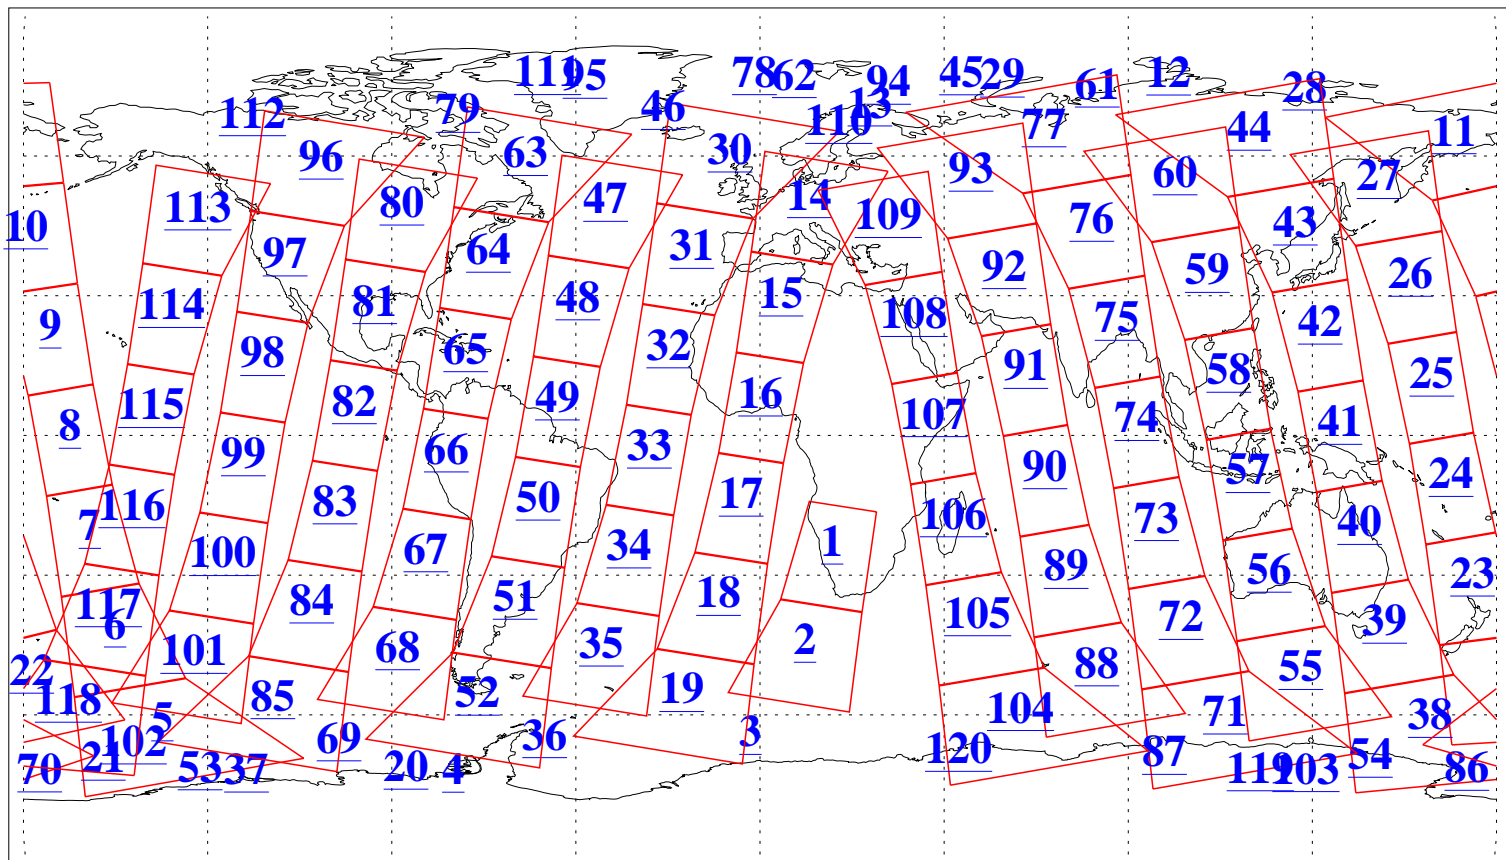

L1B Availability  
AMSU Granules: 240  
HSB Granules: 0  
AIRS Granules: 240

28 Jul 2016  
DoY 210  
Aqua Day 5199  
Granules: 1 to 120

Granules: 121 to 240

Legend: AMSU Available, HSB Available, AIRS Available

L1B Availability  
AMSU Granules: 240  
HSB Granules: 0  
AIRS Granules: 240

28 Jul 2016  
DoY 210  
Aqua Day 5199  
Ascending Granules

Descending Granules

Legend: AMSU Available, HSB Available, AIRS Available

L1B Availability  
 AMSU Granules: 240  
 HSB Granules: 0  
 AIRS Granules: 240

28 Jul 2016  
 DoY 210  
 Aqua Day 5199

Northern Hemisphere Granules

Southern Hemisphere Granules

Legend: AMSU Available, HSB Available, AIRS Available