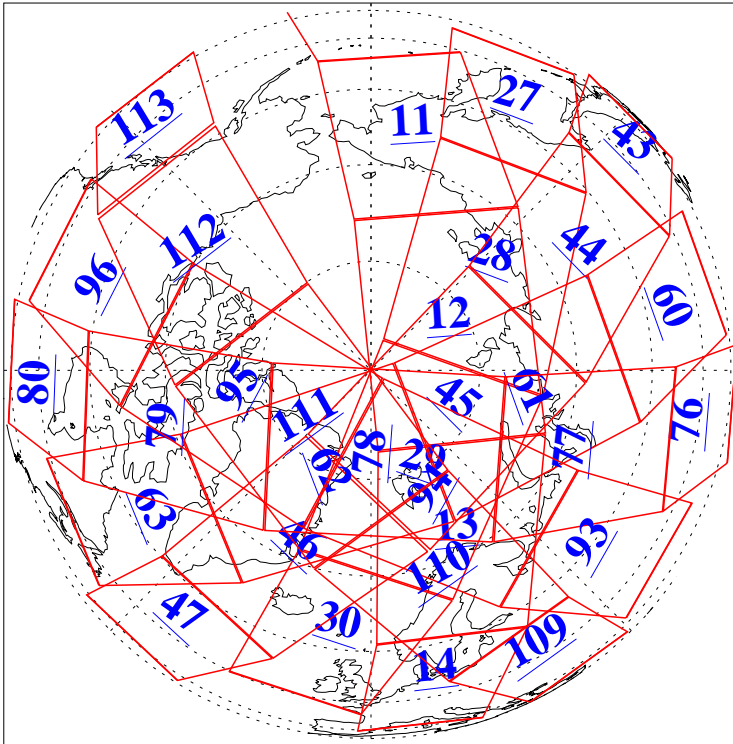

L1B Availability  
AMSU Granules: 240  
HSB Granules: 0  
AIRS Granules: 240

28 Jul 2016  
DoY 210  
Aqua Day 5199  
Granules: 1 to 120

Granules: 121 to 240

Legend: AMSU Available, HSB Available, AIRS Available

L1B Availability  
AMSU Granules: 240  
HSB Granules: 0  
AIRS Granules: 240

28 Jul 2016  
DoY 210  
Aqua Day 5199  
Ascending Granules

Descending Granules

Legend: AMSU Available, HSB Available, AIRS Available

L1B Availability  
 AMSU Granules: 240  
 HSB Granules: 0  
 AIRS Granules: 240

28 Jul 2016  
 DoY 210  
 Aqua Day 5199

Northern Hemisphere Granules

Southern Hemisphere Granules

Legend: AMSU Available, HSB Available, AIRS Available