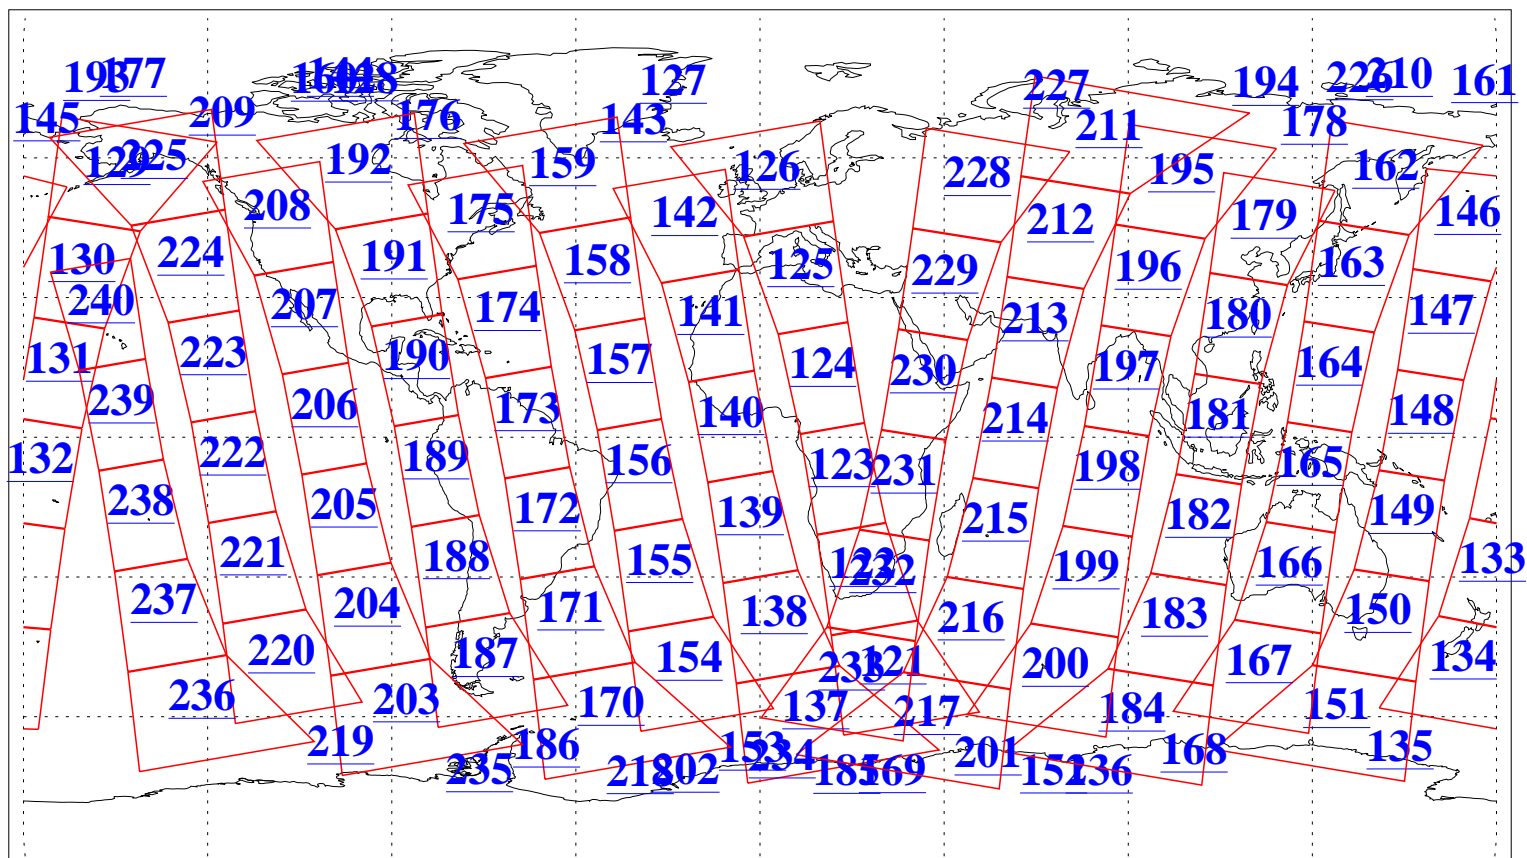

L1B Availability  
AMSU Granules: 240  
HSB Granules: 0  
AIRS Granules: 240

28 Jul 2016  
DoY 210  
Aqua Day 5199  
Granules: 1 to 120

Granules: 121 to 240

Legend: AMSU Available, HSB Available, AIRS Available

L1B Availability  
AMSU Granules: 240  
HSB Granules: 0  
AIRS Granules: 240

28 Jul 2016  
DoY 210  
Aqua Day 5199  
Ascending Granules

Descending Granules

Legend: AMSU Available, HSB Available, AIRS Available

L1B Availability  
 AMSU Granules: 240  
 HSB Granules: 0  
 AIRS Granules: 240

28 Jul 2016  
 DoY 210  
 Aqua Day 5199

Northern Hemisphere Granules

Southern Hemisphere Granules

Legend: AMSU Available, HSB Available, AIRS Available