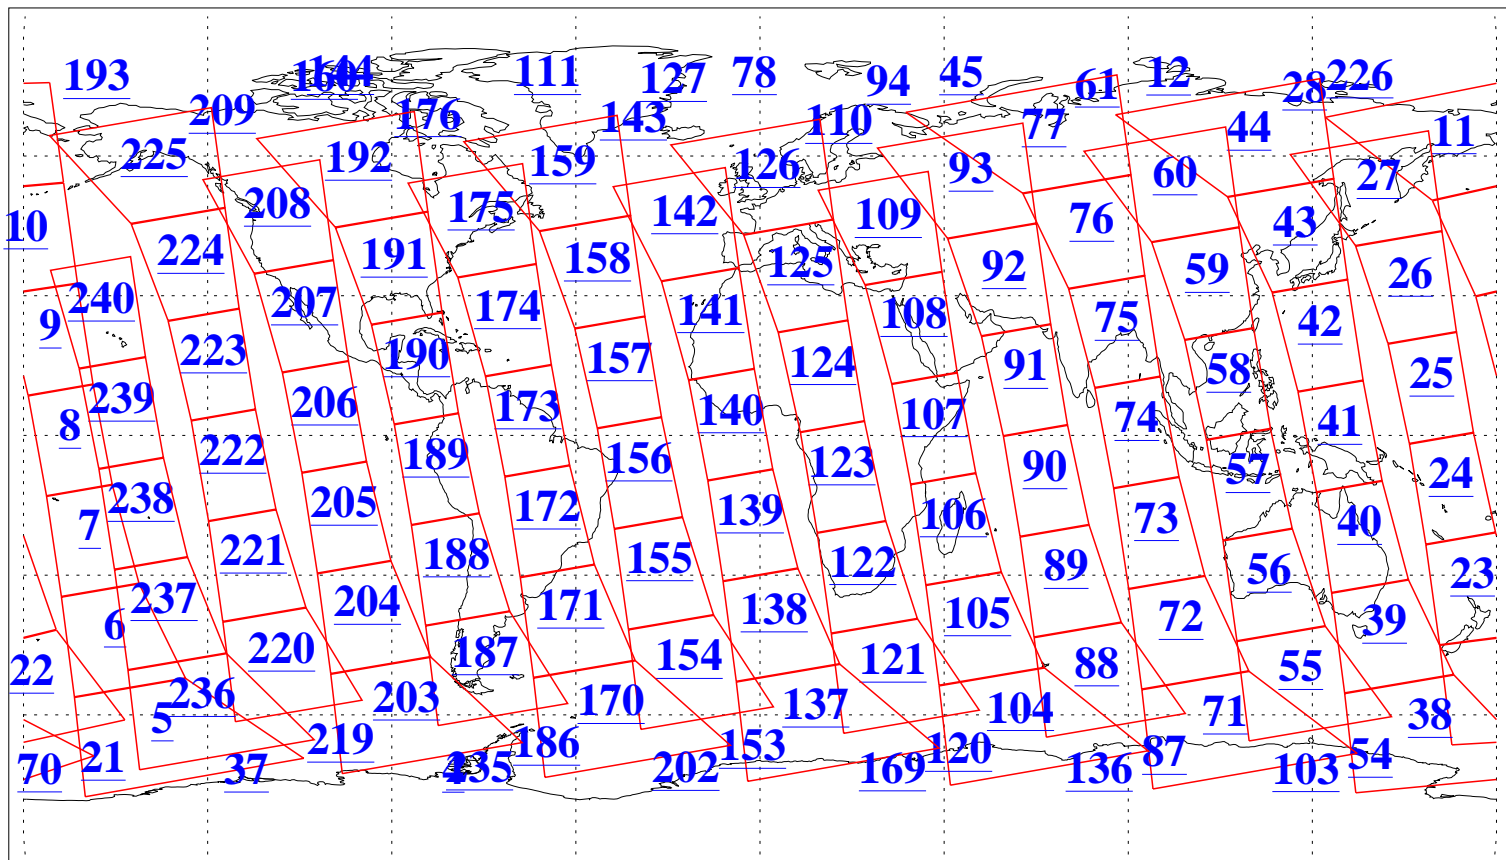

L1B Availability  
AMSU Granules: 240  
HSB Granules: 0  
AIRS Granules: 240

28 Jul 2016  
DoY 210  
Aqua Day 5199  
Granules: 1 to 120

Granules: 121 to 240

Legend: AMSU Available, HSB Available, AIRS Available

L1B Availability  
AMSU Granules: 240  
HSB Granules: 0  
AIRS Granules: 240

28 Jul 2016  
DoY 210  
Aqua Day 5199  
Ascending Granules

Descending Granules

Legend: AMSU Available, HSB Available, AIRS Available

L1B Availability  
 AMSU Granules: 240  
 HSB Granules: 0  
 AIRS Granules: 240

28 Jul 2016  
 DoY 210  
 Aqua Day 5199

Northern Hemisphere Granules

Southern Hemisphere Granules

Legend: AMSU Available, HSB Available, AIRS Available