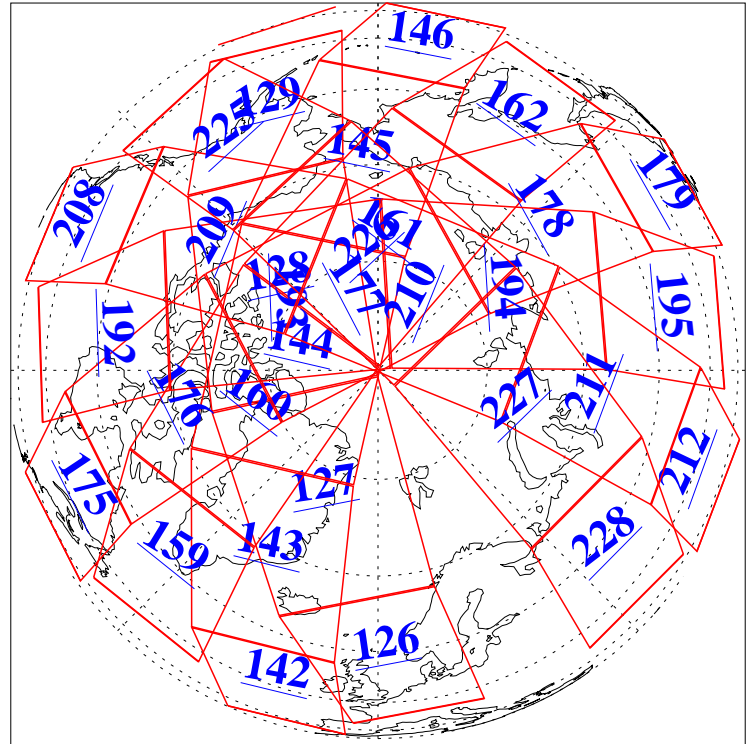

L1B Availability  
AMSU Granules: 240  
HSB Granules: 0  
AIRS Granules: 240

28 Jul 2016  
DoY 210  
Aqua Day 5199  
Ascending Granules

Descending Granules

Legend: AMSU Available, HSB Available, AIRS Available

L1B Availability  
 AMSU Granules: 240  
 HSB Granules: 0  
 AIRS Granules: 240

28 Jul 2016  
 DoY 210  
 Aqua Day 5199

Northern Hemisphere Granules

Southern Hemisphere Granules

Legend: AMSU Available, HSB Available, AIRS Available