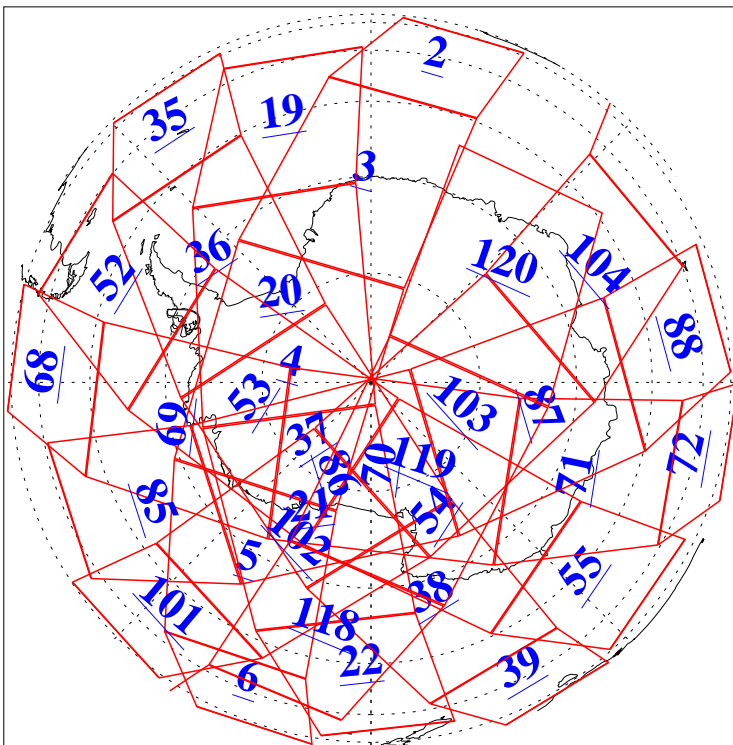

L1B Availability  
AMSU Granules: 240  
HSB Granules: 0  
AIRS Granules: 240

28 Jul 2016  
DoY 210  
Aqua Day 5199  
Granules: 1 to 120

Granules: 121 to 240

Legend: AMSU Available, HSB Available, AIRS Available

L1B Availability  
AMSU Granules: 240  
HSB Granules: 0  
AIRS Granules: 240

28 Jul 2016  
DoY 210  
Aqua Day 5199  
Ascending Granules

Descending Granules

Legend: AMSU Available, HSB Available, AIRS Available

L1B Availability  
 AMSU Granules: 240  
 HSB Granules: 0  
 AIRS Granules: 240

28 Jul 2016  
 DoY 210  
 Aqua Day 5199

Northern Hemisphere Granules

Southern Hemisphere Granules

Legend: AMSU Available, HSB Available, AIRS Available