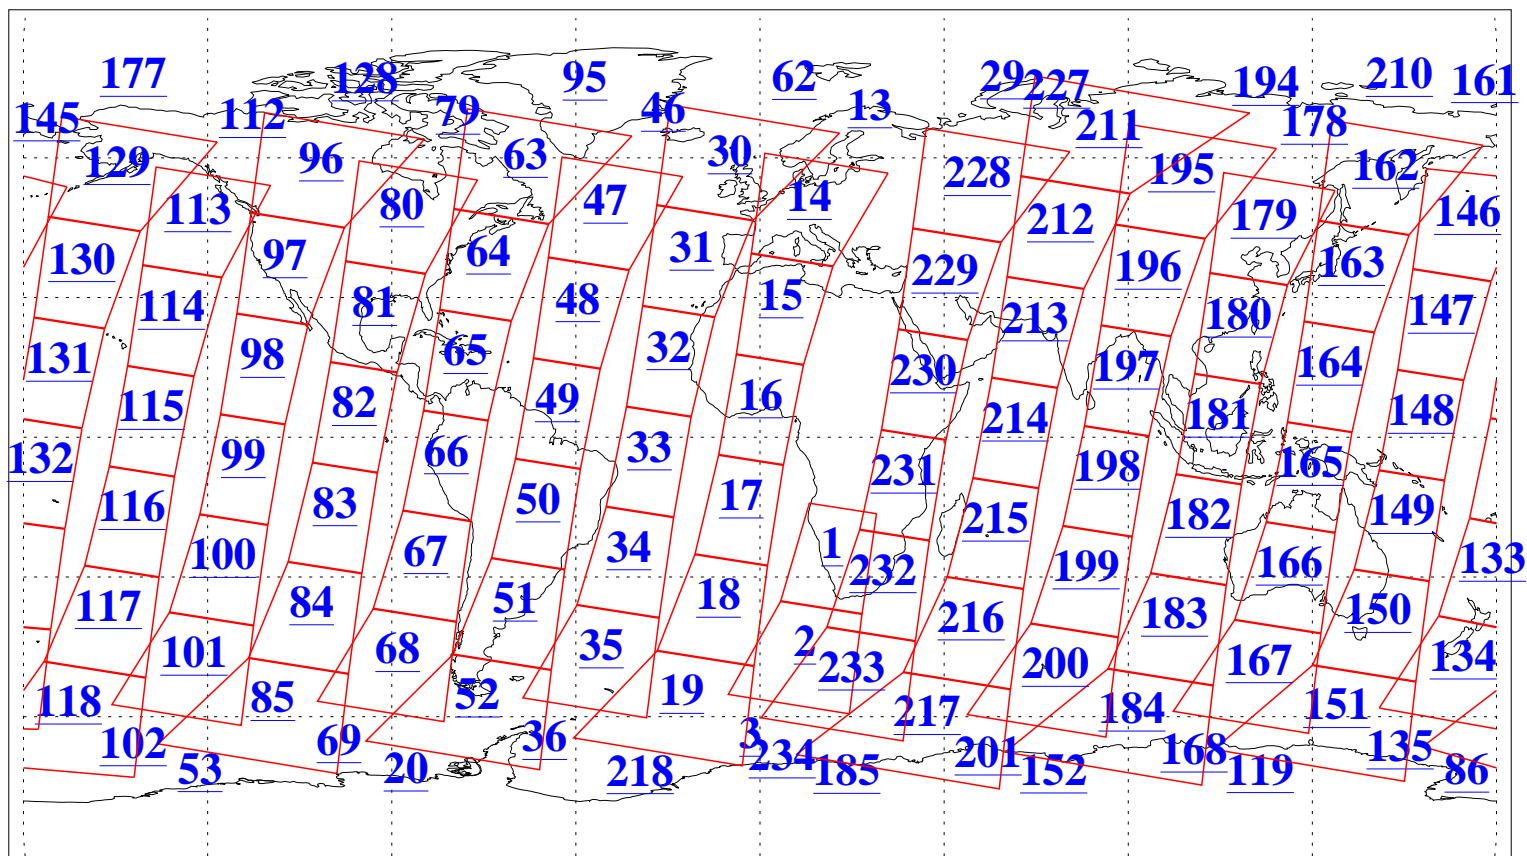

L1B Availability  
AMSU Granules: 240  
HSB Granules: 0  
AIRS Granules: 240

28 Jul 2016  
DoY 210  
Aqua Day 5199  
Granules: 1 to 120

Granules: 121 to 240

Legend: AMSU Available, HSB Available, AIRS Available

L1B Availability  
AMSU Granules: 240  
HSB Granules: 0  
AIRS Granules: 240

28 Jul 2016  
DoY 210  
Aqua Day 5199  
Ascending Granules

Descending Granules

Legend: AMSU Available, HSB Available, AIRS Available

L1B Availability  
 AMSU Granules: 240  
 HSB Granules: 0  
 AIRS Granules: 240

28 Jul 2016  
 DoY 210  
 Aqua Day 5199

Northern Hemisphere Granules

Southern Hemisphere Granules

Legend: AMSU Available, HSB Available, AIRS Available