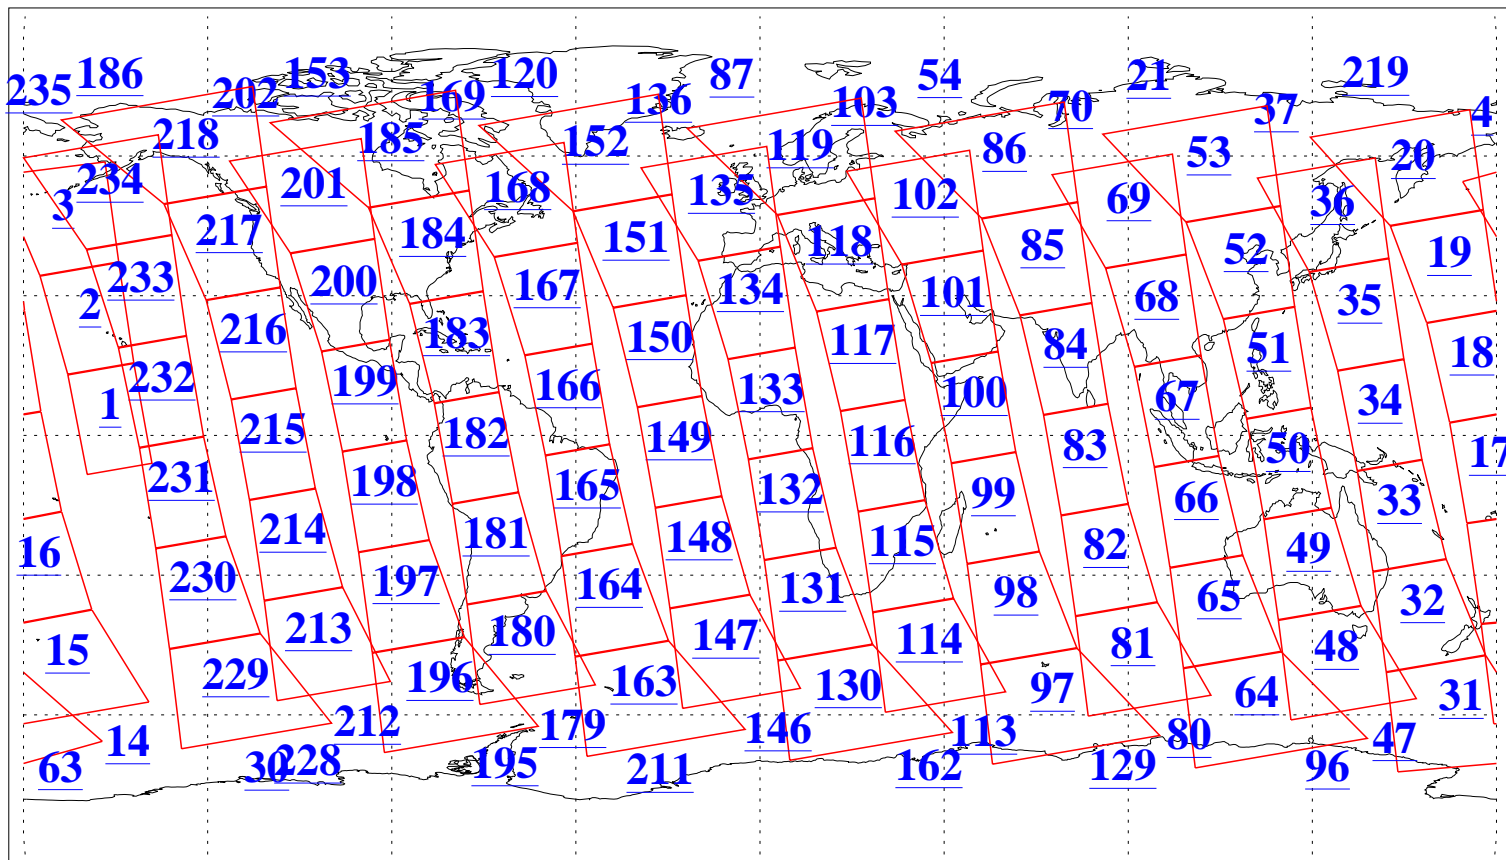

L1B Availability  
AMSU Granules: 240  
HSB Granules: 0  
AIRS Granules: 240

27 Jul 2016  
DoY 209  
Aqua Day 5198  
Granules: 1 to 120

Granules: 121 to 240

Legend: AMSU Available, HSB Available, AIRS Available

L1B Availability  
AMSU Granules: 240  
HSB Granules: 0  
AIRS Granules: 240

27 Jul 2016  
DoY 209  
Aqua Day 5198  
Ascending Granules

Descending Granules

Legend: AMSU Available, HSB Available, AIRS Available

L1B Availability  
 AMSU Granules: 240  
 HSB Granules: 0  
 AIRS Granules: 240

27 Jul 2016  
 DoY 209  
 Aqua Day 5198

Northern Hemisphere Granules

Southern Hemisphere Granules

Legend: AMSU Available, HSB Available, AIRS Available