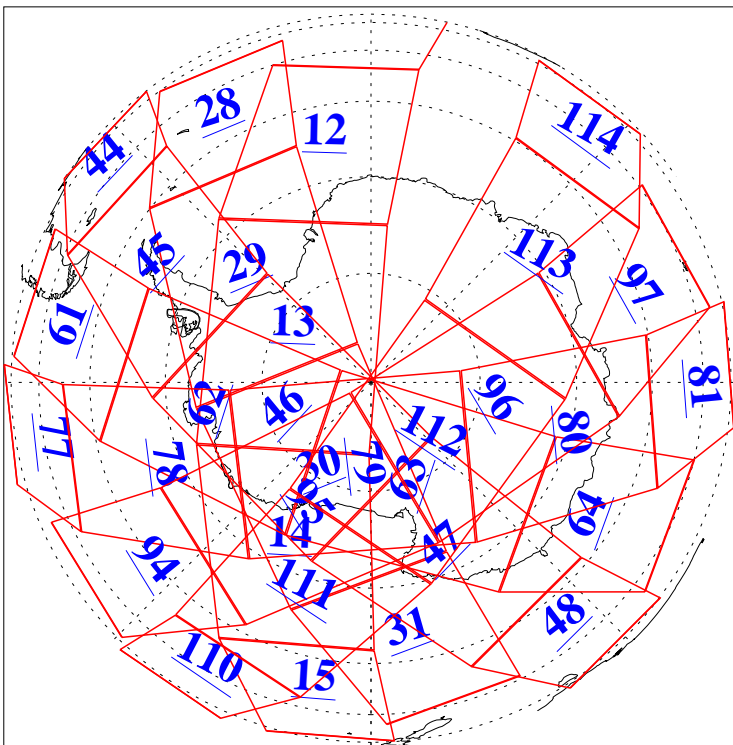

L1B Availability  
AMSU Granules: 240  
HSB Granules: 0  
AIRS Granules: 240

27 Jul 2016  
DoY 209  
Aqua Day 5198  
Granules: 1 to 120

Granules: 121 to 240

Legend: AMSU Available, HSB Available, AIRS Available

L1B Availability  
AMSU Granules: 240  
HSB Granules: 0  
AIRS Granules: 240

27 Jul 2016  
DoY 209  
Aqua Day 5198  
Ascending Granules

Descending Granules

Legend: AMSU Available, HSB Available, AIRS Available

L1B Availability  
 AMSU Granules: 240  
 HSB Granules: 0  
 AIRS Granules: 240

27 Jul 2016  
 DoY 209  
 Aqua Day 5198

Northern Hemisphere Granules

Southern Hemisphere Granules

Legend: AMSU Available, HSB Available, AIRS Available