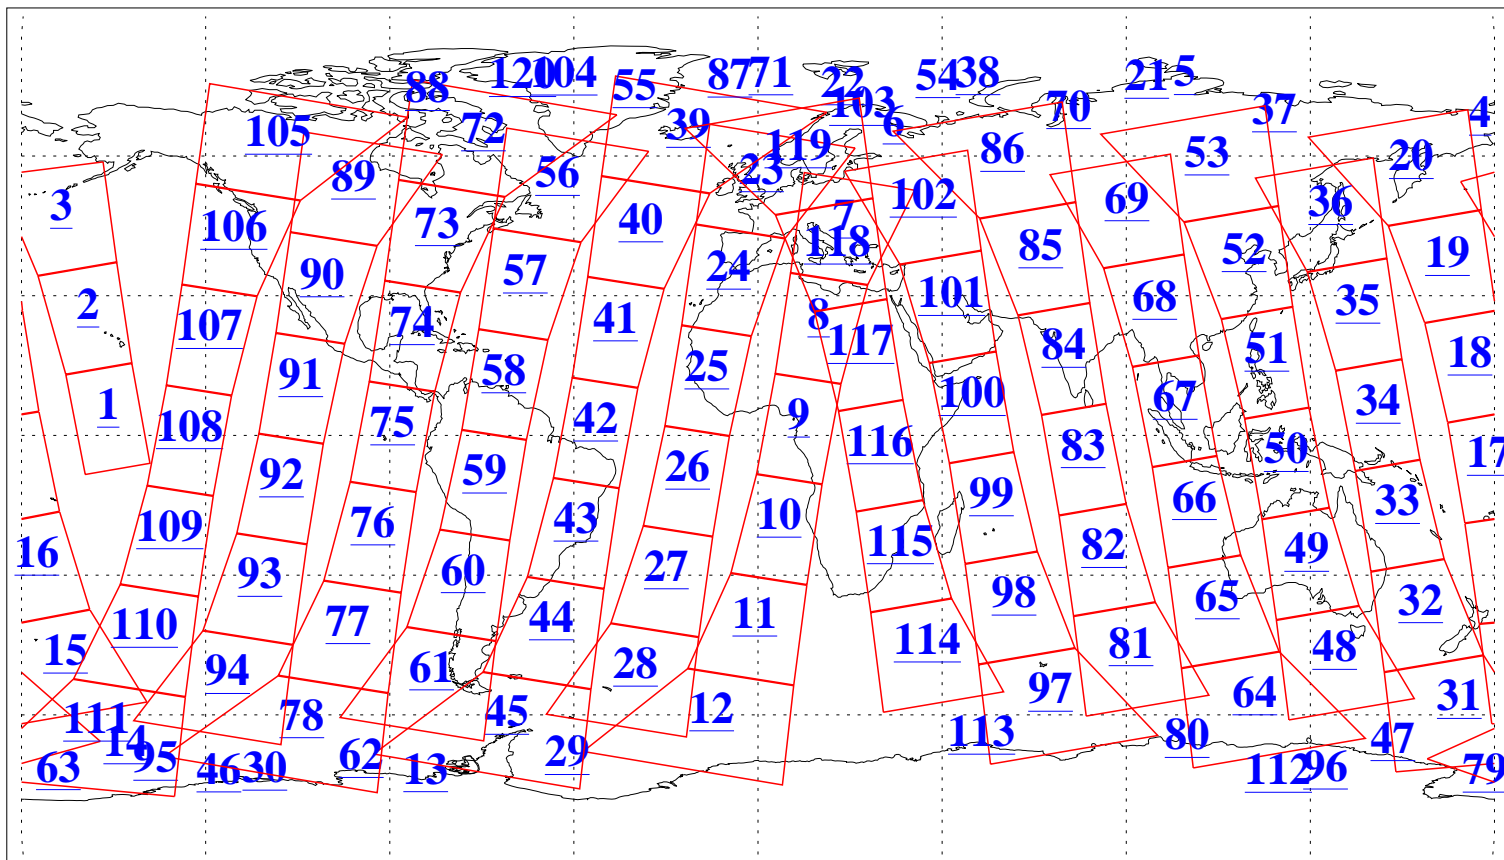

L1B Availability  
AMSU Granules: 240  
HSB Granules: 0  
AIRS Granules: 240

27 Jul 2016  
DoY 209  
Aqua Day 5198  
Granules: 1 to 120

Granules: 121 to 240

Legend: AMSU Available, HSB Available, AIRS Available

L1B Availability  
AMSU Granules: 240  
HSB Granules: 0  
AIRS Granules: 240

27 Jul 2016  
DoY 209  
Aqua Day 5198  
Ascending Granules

Descending Granules

Legend: AMSU Available, HSB Available, AIRS Available

L1B Availability  
 AMSU Granules: 240  
 HSB Granules: 0  
 AIRS Granules: 240

27 Jul 2016  
 DoY 209  
 Aqua Day 5198

Northern Hemisphere Granules

Southern Hemisphere Granules

Legend: AMSU Available, HSB Available, AIRS Available