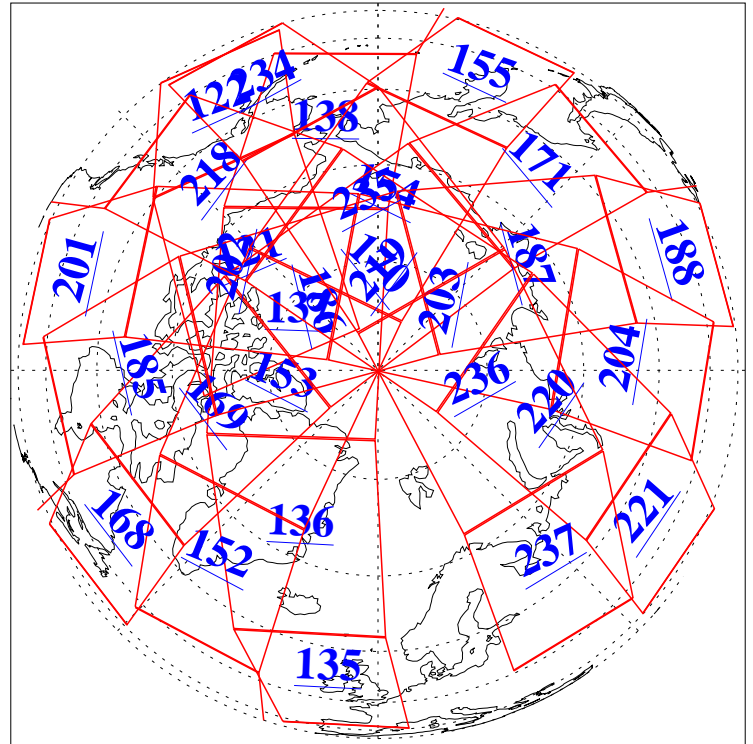

L1B Availability  
AMSU Granules: 240  
HSB Granules: 0  
AIRS Granules: 240

27 Jul 2016  
DoY 209  
Aqua Day 5198  
Ascending Granules

Descending Granules

Legend: AMSU Available, HSB Available, AIRS Available

L1B Availability  
 AMSU Granules: 240  
 HSB Granules: 0  
 AIRS Granules: 240

27 Jul 2016  
 DoY 209  
 Aqua Day 5198

Northern Hemisphere Granules

Southern Hemisphere Granules

Legend: AMSU Available, HSB Available, AIRS Available