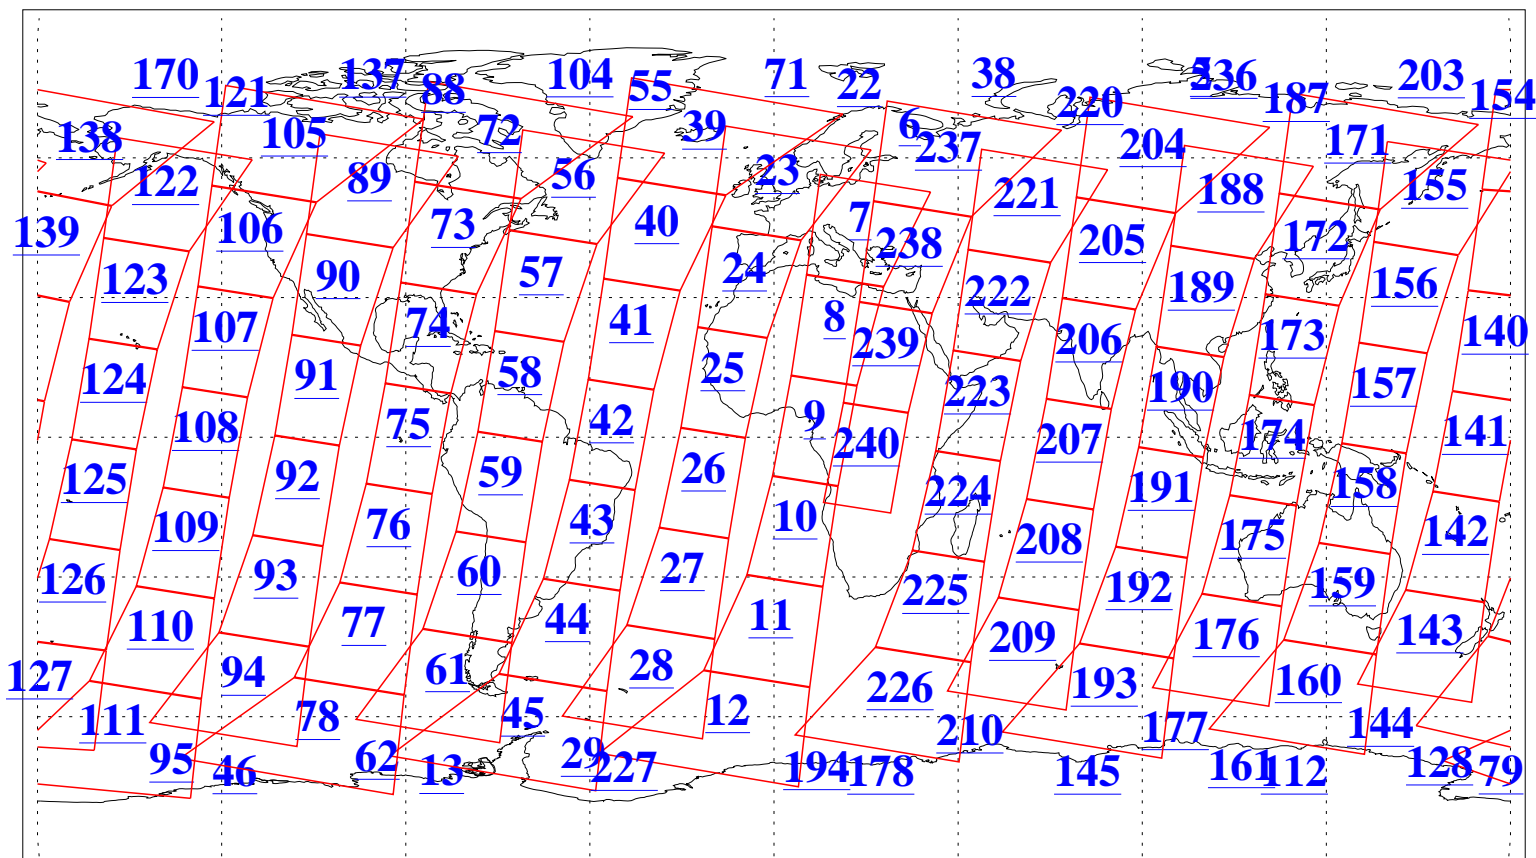

L1B Availability  
AMSU Granules: 240  
HSB Granules: 0  
AIRS Granules: 240

27 Jul 2016  
DoY 209  
Aqua Day 5198  
Granules: 1 to 120

Granules: 121 to 240

Legend: AMSU Available, HSB Available, AIRS Available

L1B Availability  
AMSU Granules: 240  
HSB Granules: 0  
AIRS Granules: 240

27 Jul 2016  
DoY 209  
Aqua Day 5198  
Ascending Granules

Descending Granules

Legend: AMSU Available, HSB Available, AIRS Available

L1B Availability  
 AMSU Granules: 240  
 HSB Granules: 0  
 AIRS Granules: 240

27 Jul 2016  
 DoY 209  
 Aqua Day 5198

Northern Hemisphere Granules

Southern Hemisphere Granules

Legend: AMSU Available, HSB Available, AIRS Available