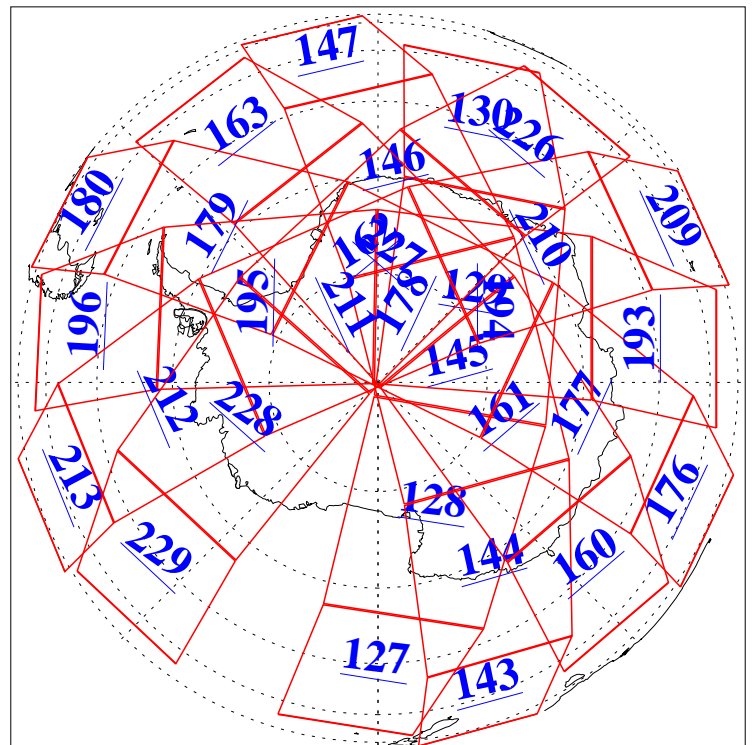

L1B Availability  
AMSU Granules: 240  
HSB Granules: 0  
AIRS Granules: 240

27 Jul 2016  
DoY 209  
Aqua Day 5198  
Ascending Granules

Descending Granules

Legend: AMSU Available, HSB Available, AIRS Available

L1B Availability  
 AMSU Granules: 240  
 HSB Granules: 0  
 AIRS Granules: 240

27 Jul 2016  
 DoY 209  
 Aqua Day 5198

Northern Hemisphere Granules

Southern Hemisphere Granules

Legend: AMSU Available, HSB Available, AIRS Available