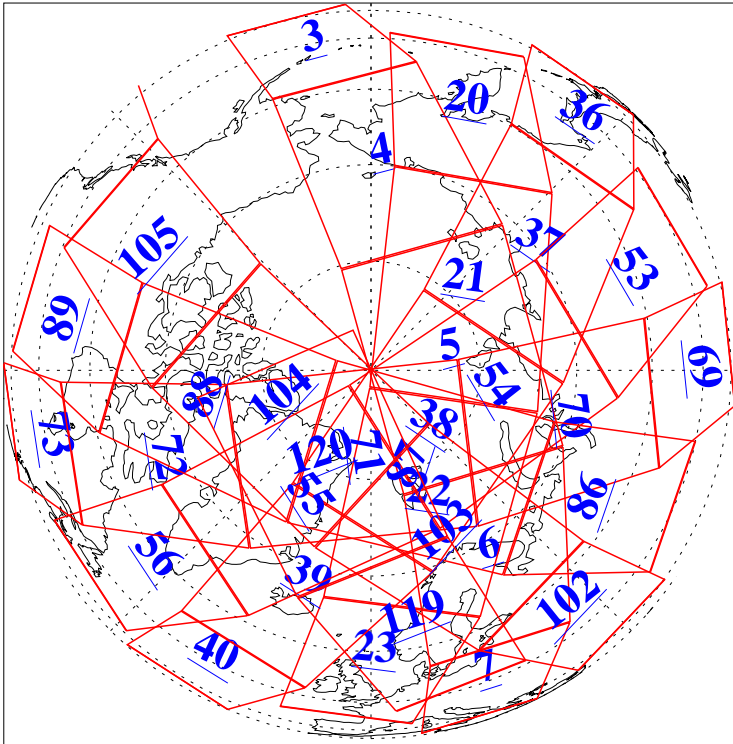

L1B Availability  
AMSU Granules: 240  
HSB Granules: 0  
AIRS Granules: 240

27 Jul 2016  
DoY 209  
Aqua Day 5198  
Granules: 1 to 120

Granules: 121 to 240

Legend: AMSU Available, HSB Available, AIRS Available

L1B Availability  
AMSU Granules: 240  
HSB Granules: 0  
AIRS Granules: 240

27 Jul 2016  
DoY 209  
Aqua Day 5198  
Ascending Granules

Descending Granules

Legend: AMSU Available, HSB Available, AIRS Available

L1B Availability  
 AMSU Granules: 240  
 HSB Granules: 0  
 AIRS Granules: 240

27 Jul 2016  
 DoY 209  
 Aqua Day 5198

Northern Hemisphere Granules

Southern Hemisphere Granules

Legend: AMSU Available, HSB Available, AIRS Available