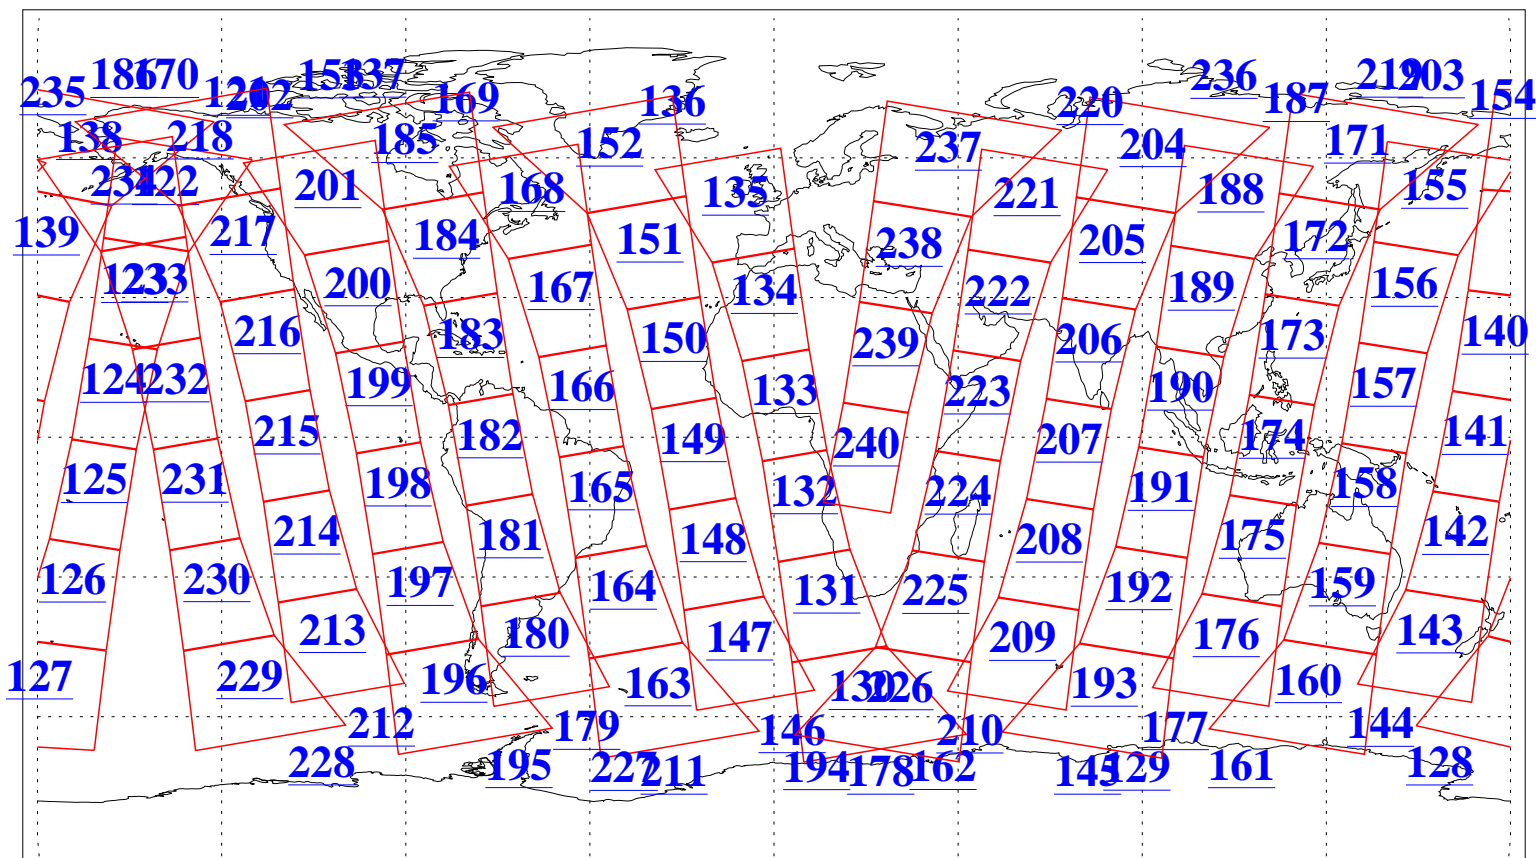

L1B Availability  
AMSU Granules: 240  
HSB Granules: 0  
AIRS Granules: 240

27 Jul 2016  
DoY 209  
Aqua Day 5198  
Granules: 1 to 120

Granules: 121 to 240

Legend: AMSU Available, HSB Available, AIRS Available

L1B Availability  
AMSU Granules: 240  
HSB Granules: 0  
AIRS Granules: 240

27 Jul 2016  
DoY 209  
Aqua Day 5198  
Ascending Granules

Descending Granules

Legend: AMSU Available, HSB Available, AIRS Available

L1B Availability  
 AMSU Granules: 240  
 HSB Granules: 0  
 AIRS Granules: 240

27 Jul 2016  
 DoY 209  
 Aqua Day 5198

Northern Hemisphere Granules

Southern Hemisphere Granules

Legend: AMSU Available, HSB Available, AIRS Available