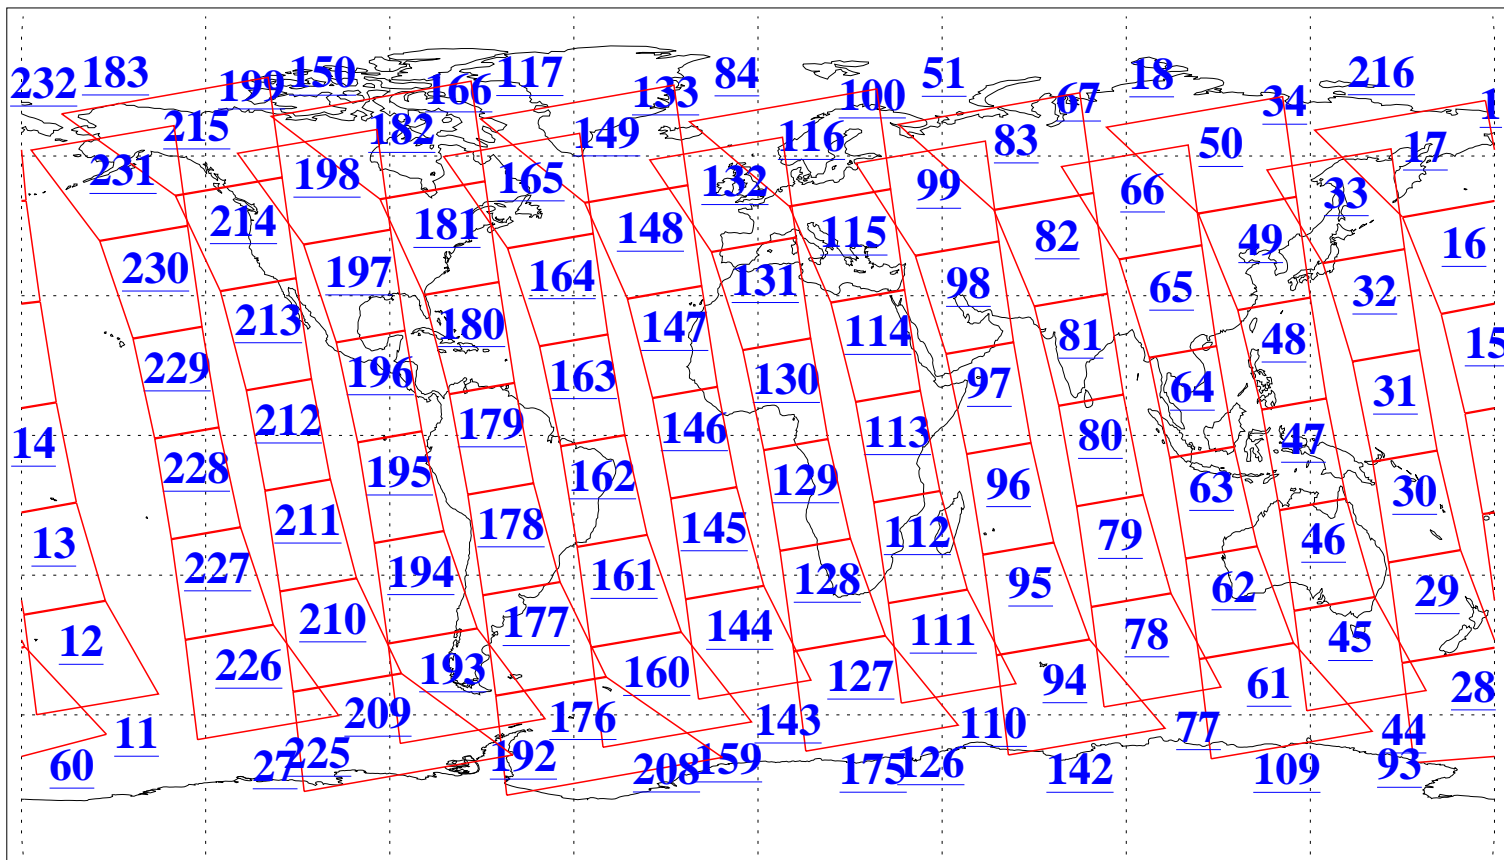

L1B Availability
AMSU Granules: 240
HSB Granules: 0
AIRS Granules: 240

22 Jul 2016
DoY 204
Aqua Day 5193
Granules: 1 to 120

Granules: 121 to 240

Legend: AMSU Available, HSB Available, AIRS Available

L1B Availability
AMSU Granules: 240
HSB Granules: 0
AIRS Granules: 240

22 Jul 2016
DoY 204
Aqua Day 5193

Ascending Granules

Descending Granules

Legend: AMSU Available, HSB Available, AIRS Available

L1B Availability
 AMSU Granules: 240
 HSB Granules: 0
 AIRS Granules: 240

22 Jul 2016
 DoY 204
 Aqua Day 5193

Northern Hemisphere Granules

Southern Hemisphere Granules

Legend: AMSU Available, HSB Available, AIRS Available