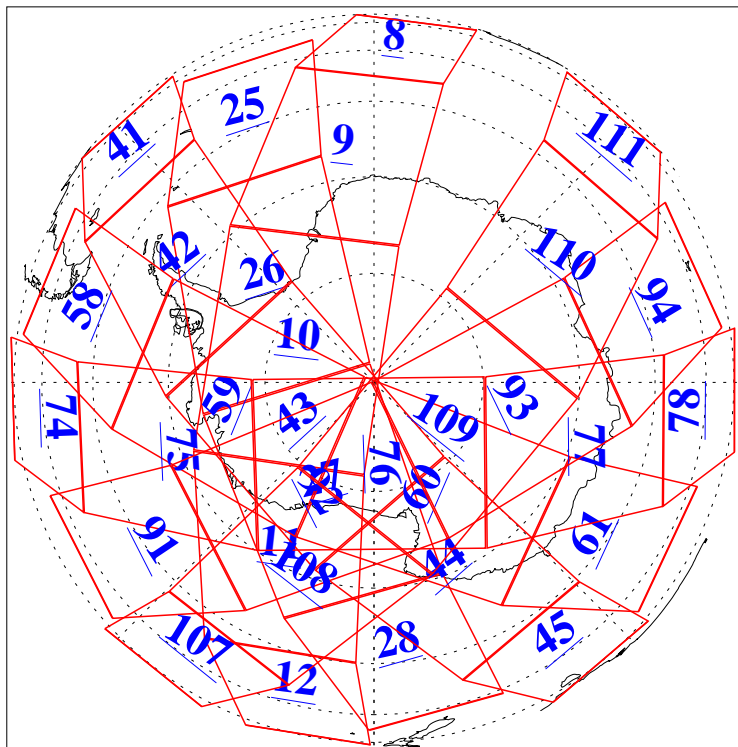

L1B Availability
AMSU Granules: 240
HSB Granules: 0
AIRS Granules: 240

22 Jul 2016
DoY 204
Aqua Day 5193
Granules: 1 to 120

Granules: 121 to 240

Legend: AMSU Available, HSB Available, AIRS Available

L1B Availability
AMSU Granules: 240
HSB Granules: 0
AIRS Granules: 240

22 Jul 2016
DoY 204
Aqua Day 5193

Ascending Granules

Descending Granules

Legend: AMSU Available, HSB Available, AIRS Available

L1B Availability
 AMSU Granules: 240
 HSB Granules: 0
 AIRS Granules: 240

22 Jul 2016
 DoY 204
 Aqua Day 5193

Northern Hemisphere Granules

Southern Hemisphere Granules

Legend: AMSU Available, HSB Available, AIRS Available