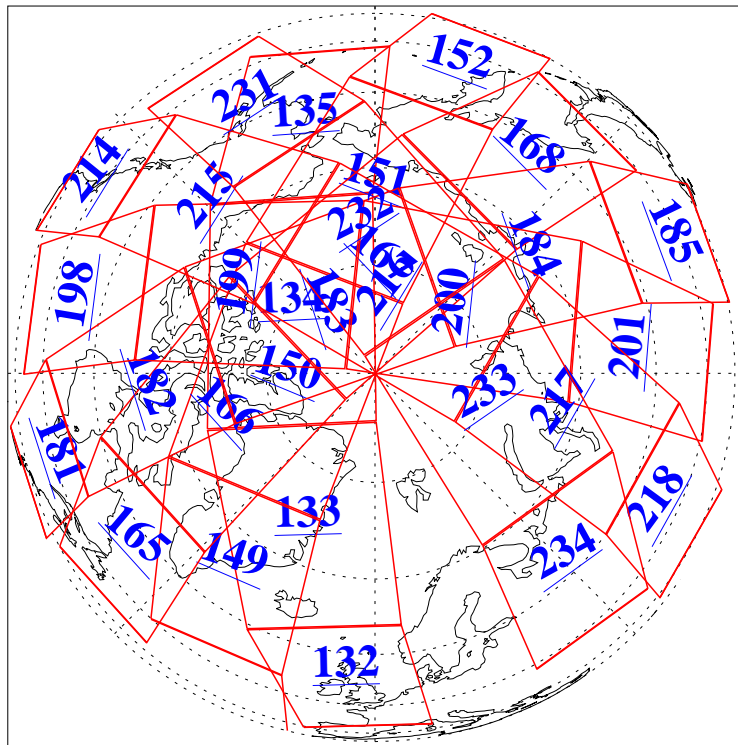

22 Jul 2016
DoY 204
Aqua Day 5193

Ascending Granules

Descending Granules

Legend: AMSU Available, HSB Available, AIRS Available

L1B Availability
 AMSU Granules: 240
 HSB Granules: 0
 AIRS Granules: 240

22 Jul 2016
 DoY 204
 Aqua Day 5193

Northern Hemisphere Granules

Southern Hemisphere Granules

Legend: AMSU Available, HSB Available, AIRS Available