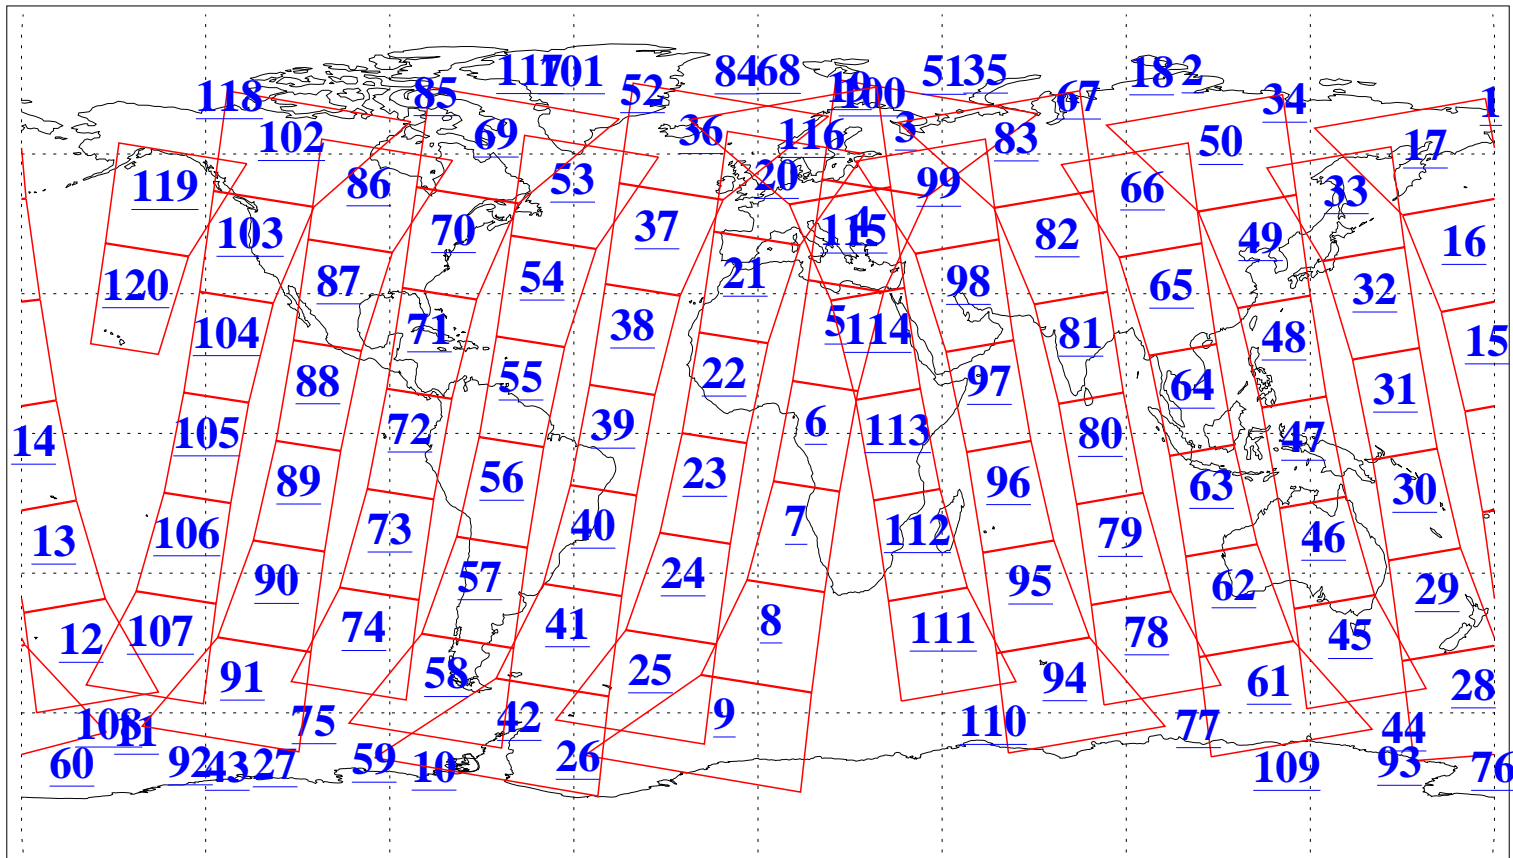

L1B Availability
AMSU Granules: 240
HSB Granules: 0
AIRS Granules: 240

22 Jul 2016
DoY 204
Aqua Day 5193
Granules: 1 to 120

Granules: 121 to 240

Legend: AMSU Available, HSB Available, AIRS Available

L1B Availability
AMSU Granules: 240
HSB Granules: 0
AIRS Granules: 240

22 Jul 2016
DoY 204
Aqua Day 5193

Ascending Granules

Descending Granules

Legend: AMSU Available, HSB Available, AIRS Available

L1B Availability
 AMSU Granules: 240
 HSB Granules: 0
 AIRS Granules: 240

22 Jul 2016
 DoY 204
 Aqua Day 5193

Northern Hemisphere Granules

Southern Hemisphere Granules

Legend: AMSU Available, HSB Available, AIRS Available