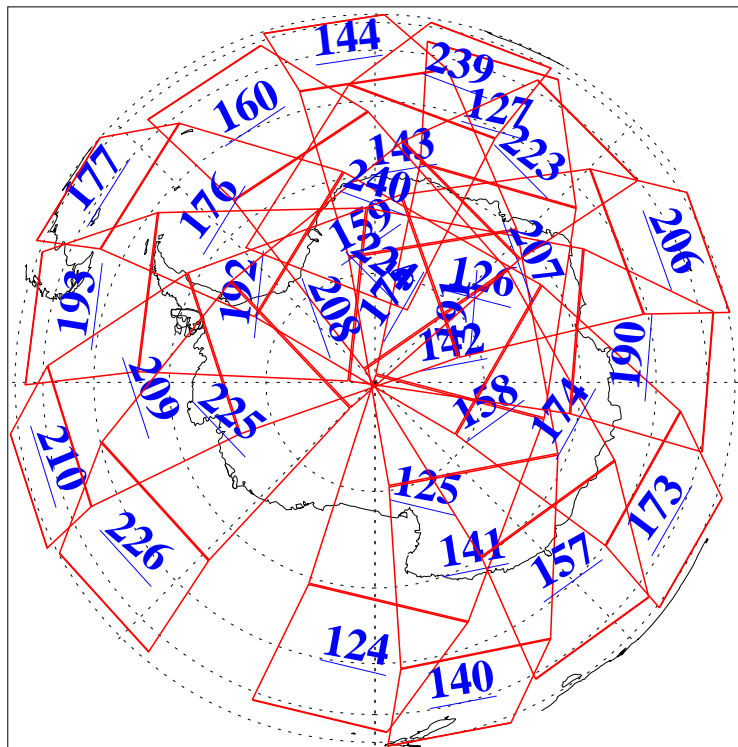

L1B Availability
AMSU Granules: 240
HSB Granules: 0
AIRS Granules: 240

22 Jul 2016
DoY 204
Aqua Day 5193
Granules: 1 to 120

Granules: 121 to 240

Legend: AMSU Available, HSB Available, AIRS Available

L1B Availability
AMSU Granules: 240
HSB Granules: 0
AIRS Granules: 240

22 Jul 2016
DoY 204
Aqua Day 5193

Ascending Granules

Descending Granules

Legend: AMSU Available, HSB Available, AIRS Available

L1B Availability
 AMSU Granules: 240
 HSB Granules: 0
 AIRS Granules: 240

22 Jul 2016
 DoY 204
 Aqua Day 5193

Northern Hemisphere Granules

Southern Hemisphere Granules

Legend: AMSU Available, HSB Available, AIRS Available