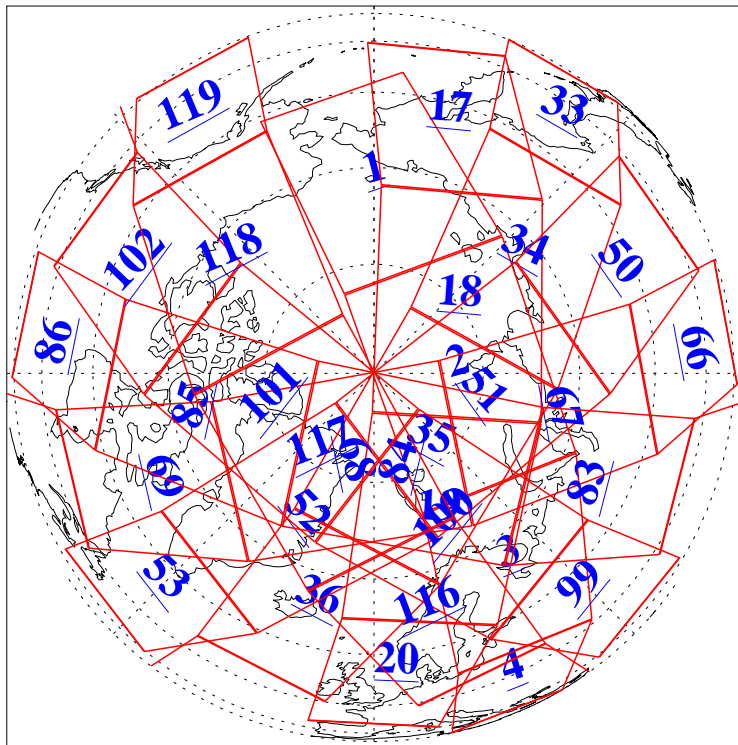

L1B Availability
AMSU Granules: 240
HSB Granules: 0
AIRS Granules: 240

22 Jul 2016
DoY 204
Aqua Day 5193
Granules: 1 to 120

Granules: 121 to 240

Legend: AMSU Available, HSB Available, AIRS Available

L1B Availability
AMSU Granules: 240
HSB Granules: 0
AIRS Granules: 240

22 Jul 2016
DoY 204
Aqua Day 5193

Ascending Granules

Descending Granules

Legend: AMSU Available, HSB Available, AIRS Available

L1B Availability
 AMSU Granules: 240
 HSB Granules: 0
 AIRS Granules: 240

22 Jul 2016
 DoY 204
 Aqua Day 5193

Northern Hemisphere Granules

Southern Hemisphere Granules

Legend: AMSU Available, HSB Available, AIRS Available