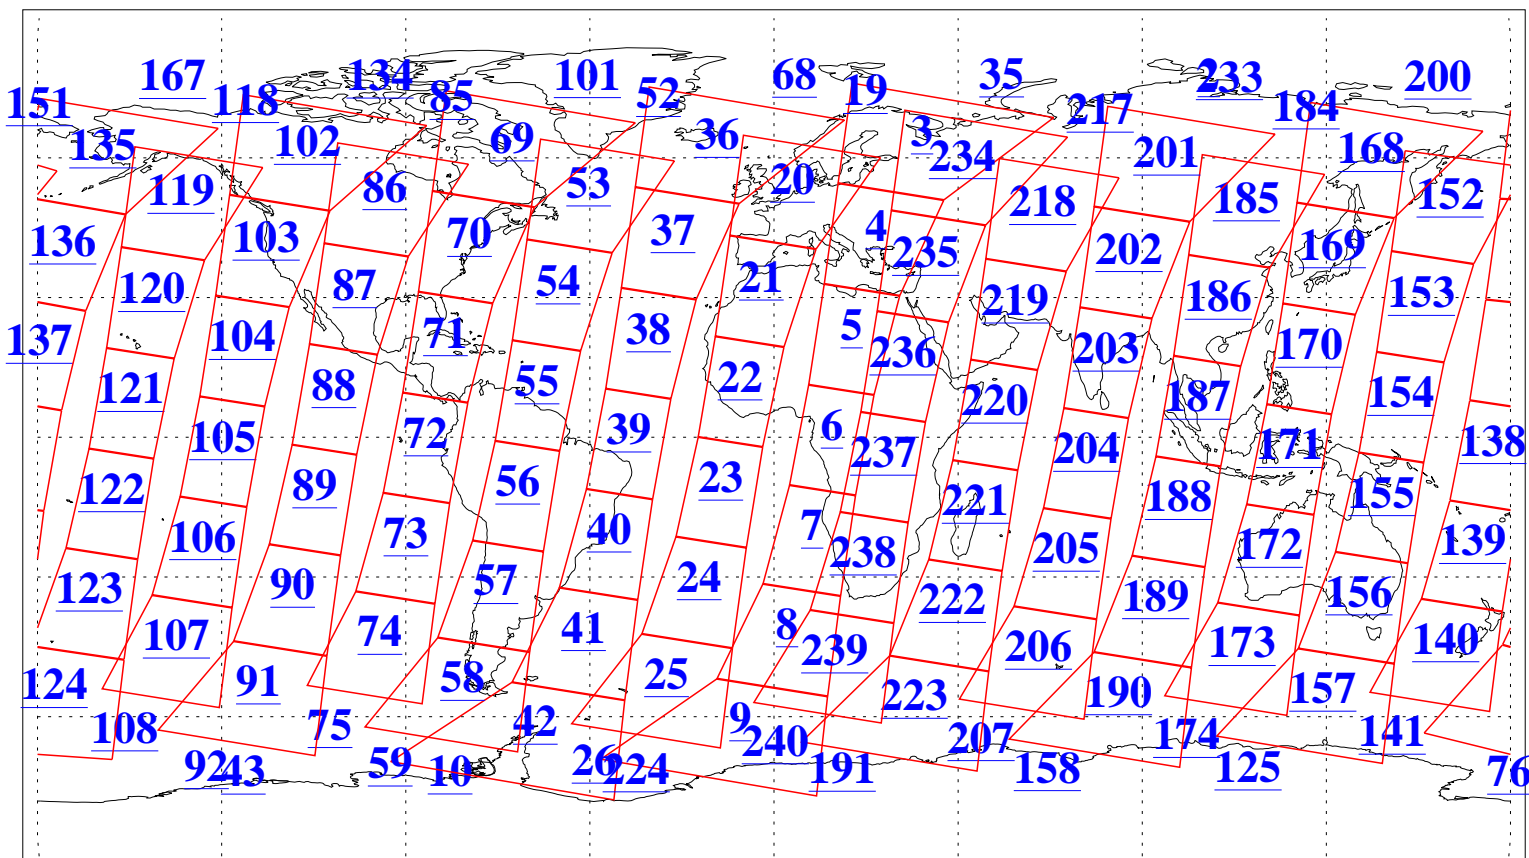

L1B Availability
AMSU Granules: 240
HSB Granules: 0
AIRS Granules: 240

22 Jul 2016
DoY 204
Aqua Day 5193
Granules: 1 to 120

Granules: 121 to 240

Legend: AMSU Available, HSB Available, AIRS Available

L1B Availability
AMSU Granules: 240
HSB Granules: 0
AIRS Granules: 240

22 Jul 2016
DoY 204
Aqua Day 5193

Ascending Granules

Descending Granules

Legend: AMSU Available, HSB Available, AIRS Available

L1B Availability
 AMSU Granules: 240
 HSB Granules: 0
 AIRS Granules: 240

22 Jul 2016
 DoY 204
 Aqua Day 5193

Northern Hemisphere Granules

Southern Hemisphere Granules

Legend: AMSU Available, HSB Available, AIRS Available