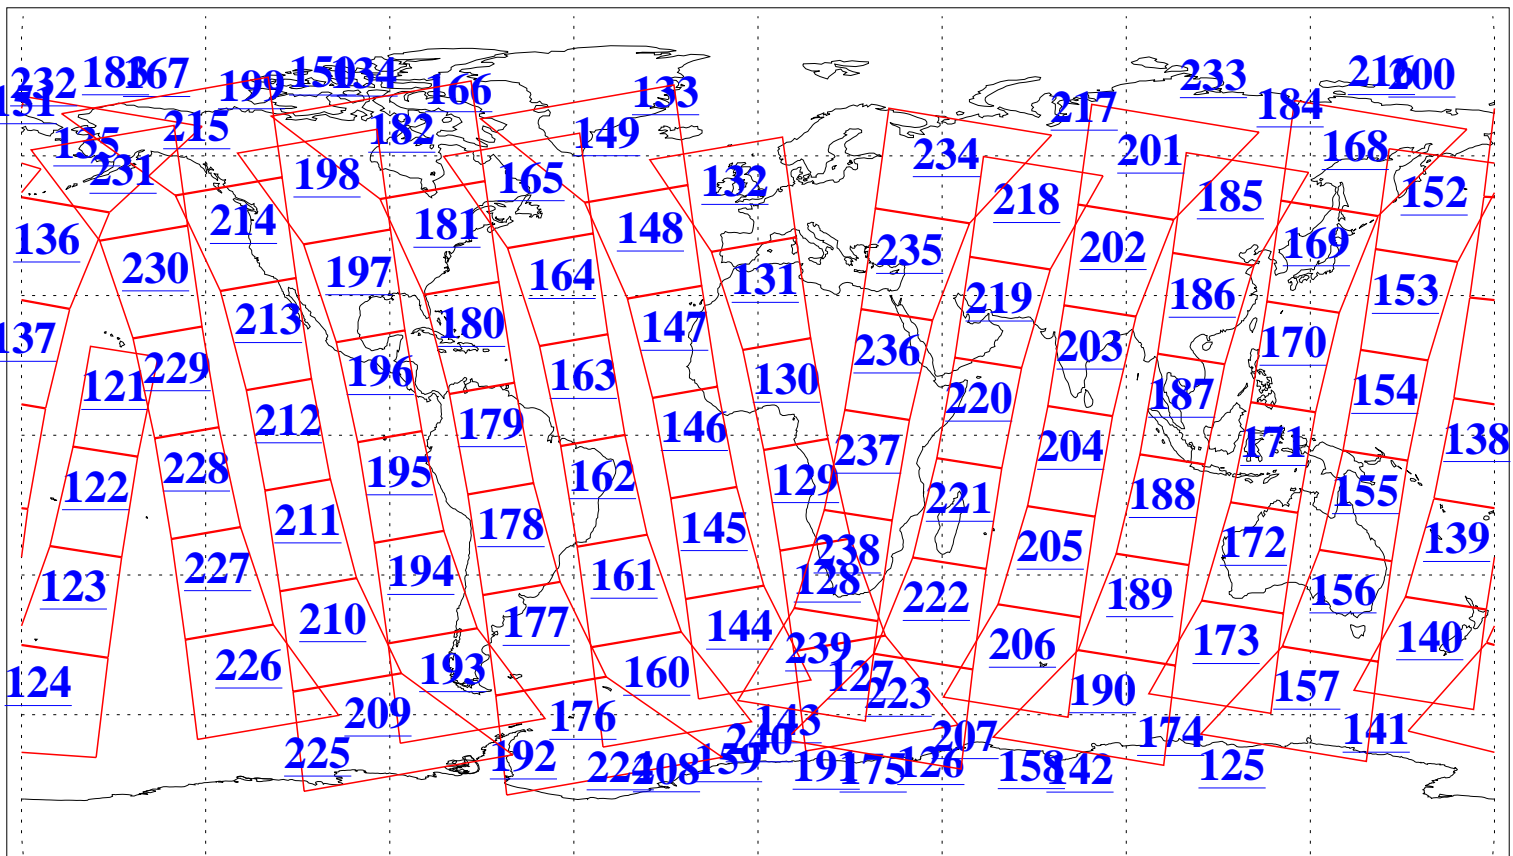

L1B Availability
AMSU Granules: 240
HSB Granules: 0
AIRS Granules: 240

22 Jul 2016
DoY 204
Aqua Day 5193
Granules: 1 to 120

Granules: 121 to 240

Legend: AMSU Available, HSB Available, AIRS Available

L1B Availability
AMSU Granules: 240
HSB Granules: 0
AIRS Granules: 240

22 Jul 2016
DoY 204
Aqua Day 5193

Ascending Granules

Descending Granules

Legend: AMSU Available, HSB Available, AIRS Available

L1B Availability
 AMSU Granules: 240
 HSB Granules: 0
 AIRS Granules: 240

22 Jul 2016
 DoY 204
 Aqua Day 5193

Northern Hemisphere Granules

Southern Hemisphere Granules

Legend: AMSU Available, HSB Available, AIRS Available