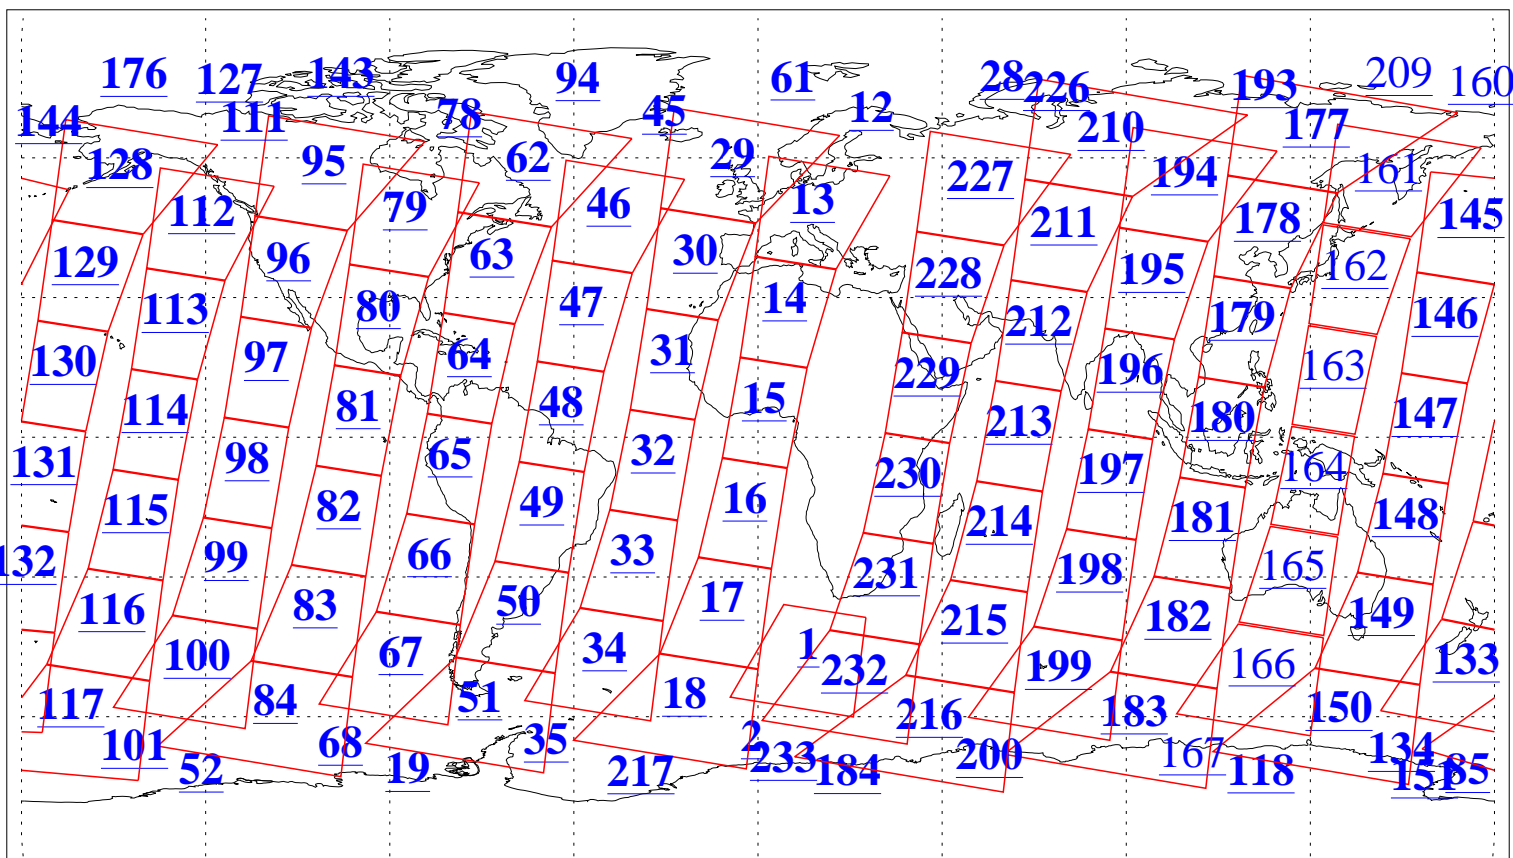

L1B Availability  
AMSU Granules: 240  
HSB Granules: 0  
AIRS Granules: 221

21 Jul 2016  
DoY 203  
Aqua Day 5192  
Granules: 1 to 120

Granules: 121 to 240

Legend: AMSU Available, HSB Available, AIRS Available

L1B Availability  
AMSU Granules: 240  
HSB Granules: 0  
AIRS Granules: 221

21 Jul 2016  
DoY 203  
Aqua Day 5192

Ascending Granules

Descending Granules

Legend: AMSU Available, HSB Available, AIRS Available

L1B Availability  
 AMSU Granules: 240  
 HSB Granules: 0  
 AIRS Granules: 221

21 Jul 2016  
 DoY 203  
 Aqua Day 5192

Northern Hemisphere Granules

Southern Hemisphere Granules

Legend: AMSU Available, HSB Available, AIRS Available