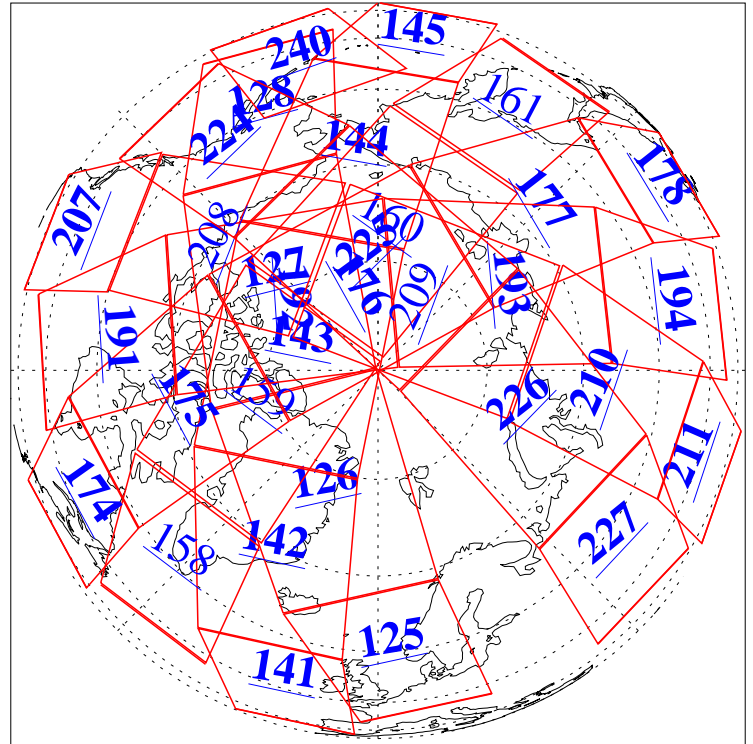

L1B Availability  
AMSU Granules: 240  
HSB Granules: 0  
AIRS Granules: 221

21 Jul 2016  
DoY 203  
Aqua Day 5192  
Granules: 1 to 120

Granules: 121 to 240

Legend: AMSU Available, HSB Available, AIRS Available

L1B Availability  
AMSU Granules: 240  
HSB Granules: 0  
AIRS Granules: 221

21 Jul 2016  
DoY 203  
Aqua Day 5192

Ascending Granules

Descending Granules

Legend: AMSU Available, HSB Available, AIRS Available

L1B Availability  
 AMSU Granules: 240  
 HSB Granules: 0  
 AIRS Granules: 221

21 Jul 2016  
 DoY 203  
 Aqua Day 5192

Northern Hemisphere Granules

Southern Hemisphere Granules

Legend: AMSU Available, HSB Available, AIRS Available