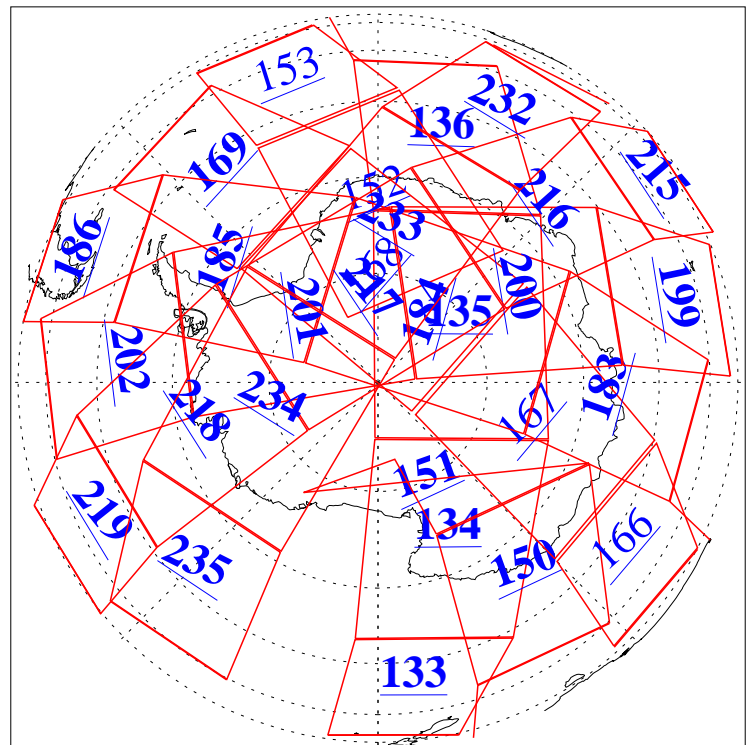

L1B Availability  
AMSU Granules: 240  
HSB Granules: 0  
AIRS Granules: 221

21 Jul 2016  
DoY 203  
Aqua Day 5192  
Granules: 1 to 120

Granules: 121 to 240

Legend: AMSU Available, HSB Available, AIRS Available

L1B Availability  
AMSU Granules: 240  
HSB Granules: 0  
AIRS Granules: 221

21 Jul 2016  
DoY 203  
Aqua Day 5192

Ascending Granules

Descending Granules

Legend: AMSU Available, HSB Available, AIRS Available

L1B Availability  
 AMSU Granules: 240  
 HSB Granules: 0  
 AIRS Granules: 221

21 Jul 2016  
 DoY 203  
 Aqua Day 5192

Northern Hemisphere Granules

Southern Hemisphere Granules

Legend: AMSU Available, HSB Available, AIRS Available