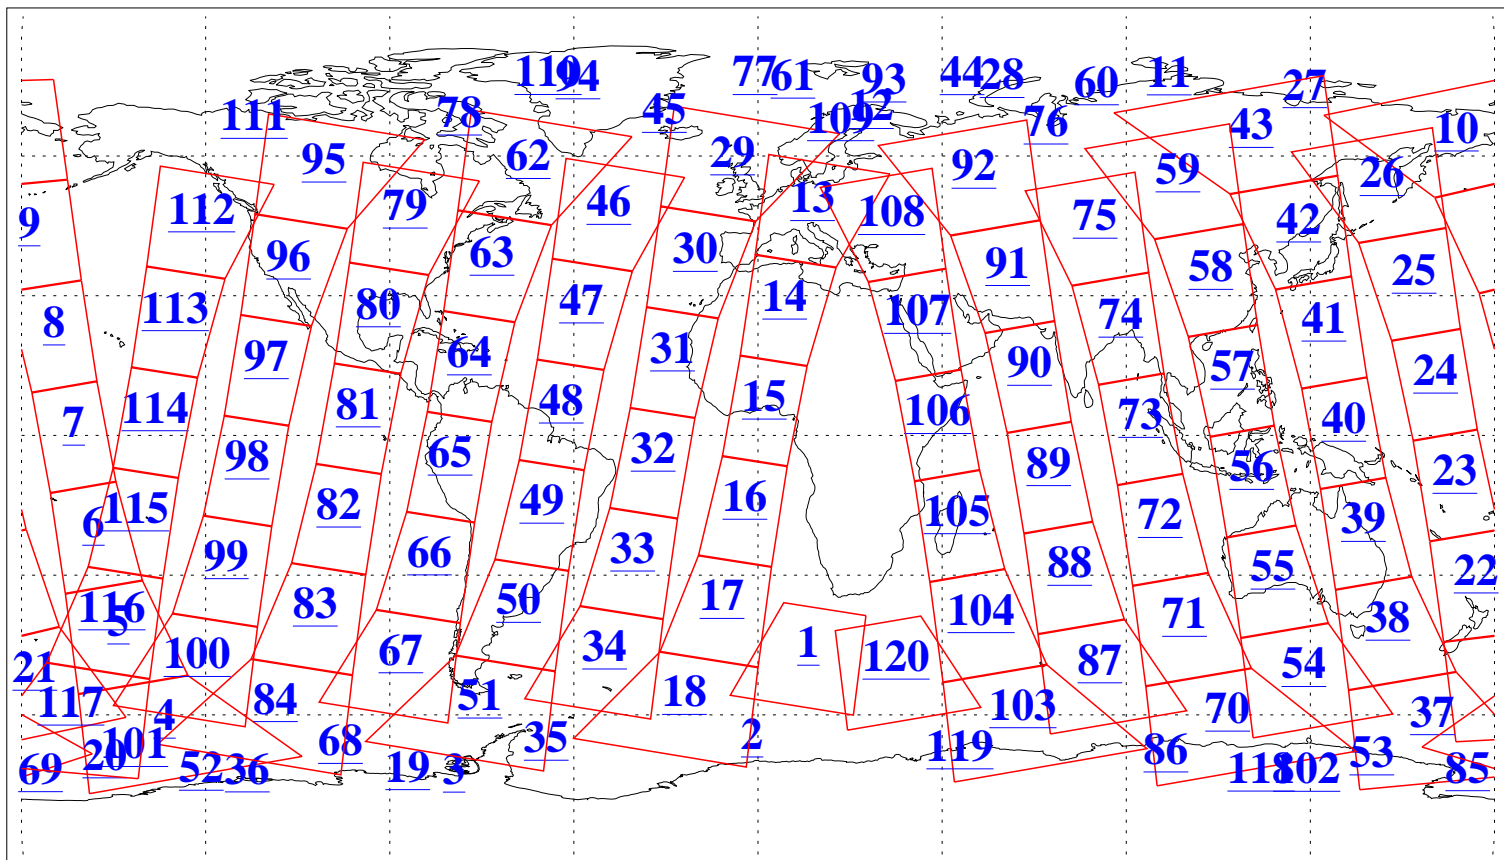

L1B Availability  
AMSU Granules: 240  
HSB Granules: 0  
AIRS Granules: 221

21 Jul 2016  
DoY 203  
Aqua Day 5192  
Granules: 1 to 120

Granules: 121 to 240

Legend: AMSU Available, HSB Available, AIRS Available

L1B Availability  
AMSU Granules: 240  
HSB Granules: 0  
AIRS Granules: 221

21 Jul 2016  
DoY 203  
Aqua Day 5192

Ascending Granules

Descending Granules

Legend: AMSU Available, HSB Available, AIRS Available

L1B Availability  
 AMSU Granules: 240  
 HSB Granules: 0  
 AIRS Granules: 221

21 Jul 2016  
 DoY 203  
 Aqua Day 5192

Northern Hemisphere Granules

Southern Hemisphere Granules

Legend: AMSU Available, HSB Available, AIRS Available