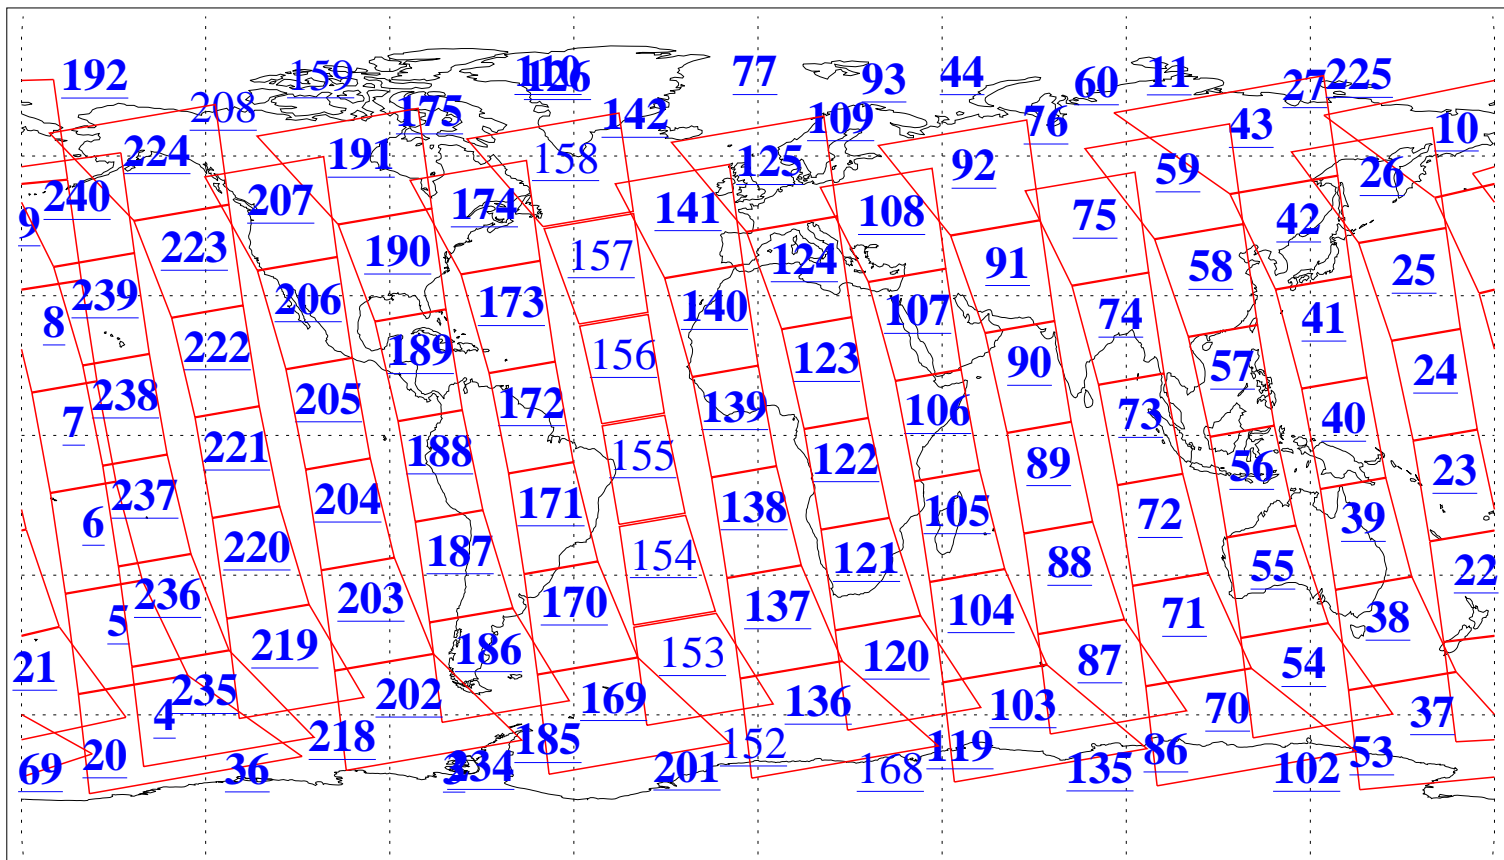

L1B Availability  
AMSU Granules: 240  
HSB Granules: 0  
AIRS Granules: 221

21 Jul 2016  
DoY 203  
Aqua Day 5192  
Granules: 1 to 120

Granules: 121 to 240

Legend: AMSU Available, HSB Available, AIRS Available

L1B Availability  
AMSU Granules: 240  
HSB Granules: 0  
AIRS Granules: 221

21 Jul 2016  
DoY 203  
Aqua Day 5192

Ascending Granules

Descending Granules

Legend: AMSU Available, HSB Available, AIRS Available

L1B Availability  
 AMSU Granules: 240  
 HSB Granules: 0  
 AIRS Granules: 221

21 Jul 2016  
 DoY 203  
 Aqua Day 5192

Northern Hemisphere Granules

Southern Hemisphere Granules

Legend: AMSU Available, HSB Available, AIRS Available