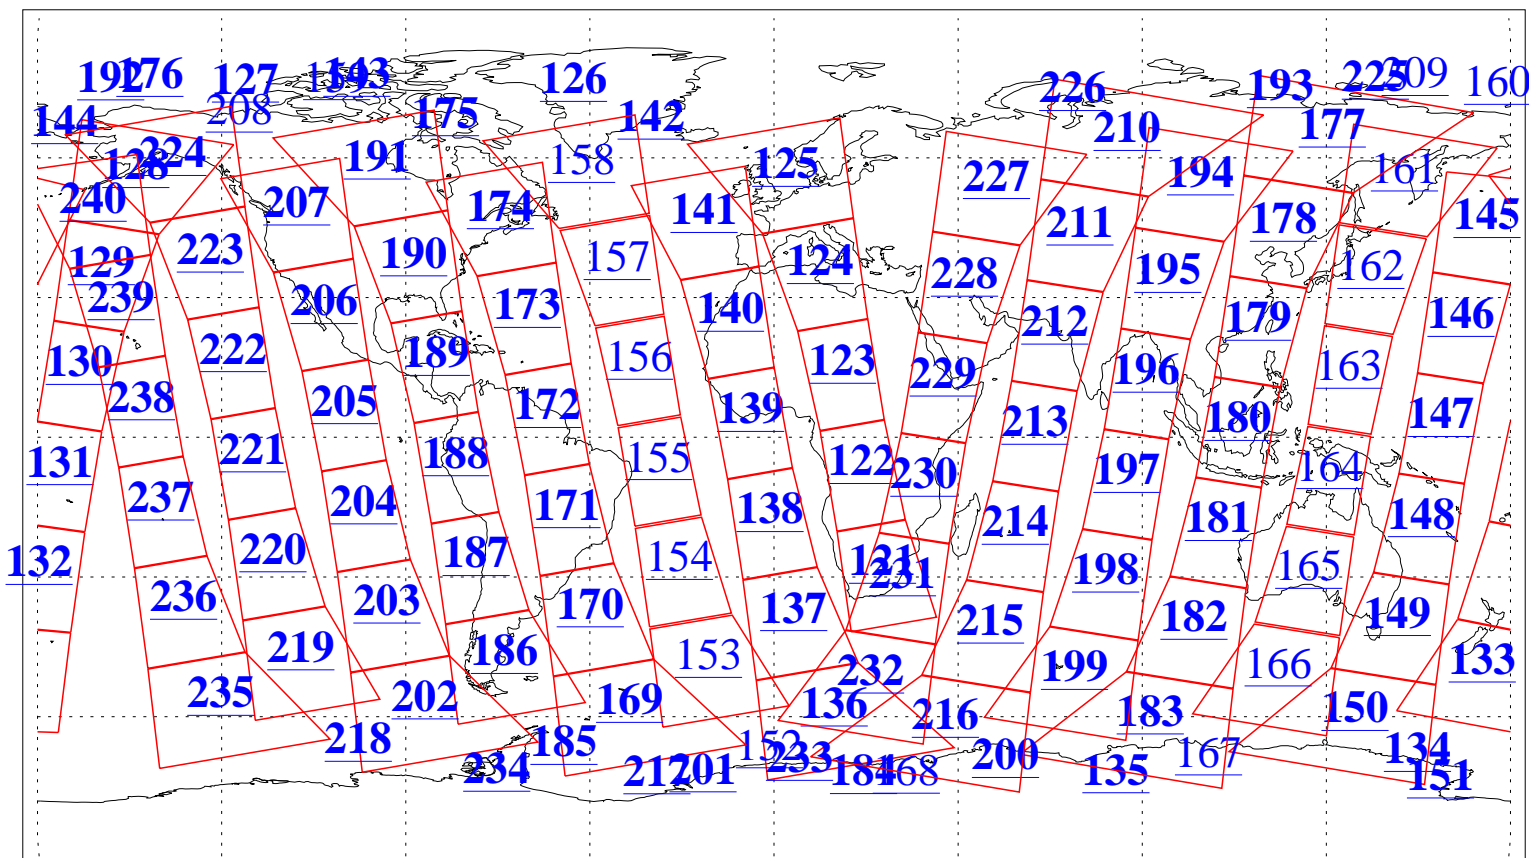

L1B Availability  
AMSU Granules: 240  
HSB Granules: 0  
AIRS Granules: 221

21 Jul 2016  
DoY 203  
Aqua Day 5192  
Granules: 1 to 120

Granules: 121 to 240

Legend: AMSU Available, HSB Available, AIRS Available

L1B Availability  
AMSU Granules: 240  
HSB Granules: 0  
AIRS Granules: 221

21 Jul 2016  
DoY 203  
Aqua Day 5192

Ascending Granules

Descending Granules

Legend: AMSU Available, HSB Available, AIRS Available

L1B Availability  
 AMSU Granules: 240  
 HSB Granules: 0  
 AIRS Granules: 221

21 Jul 2016  
 DoY 203  
 Aqua Day 5192

Northern Hemisphere Granules

Southern Hemisphere Granules

Legend: AMSU Available, HSB Available, AIRS Available