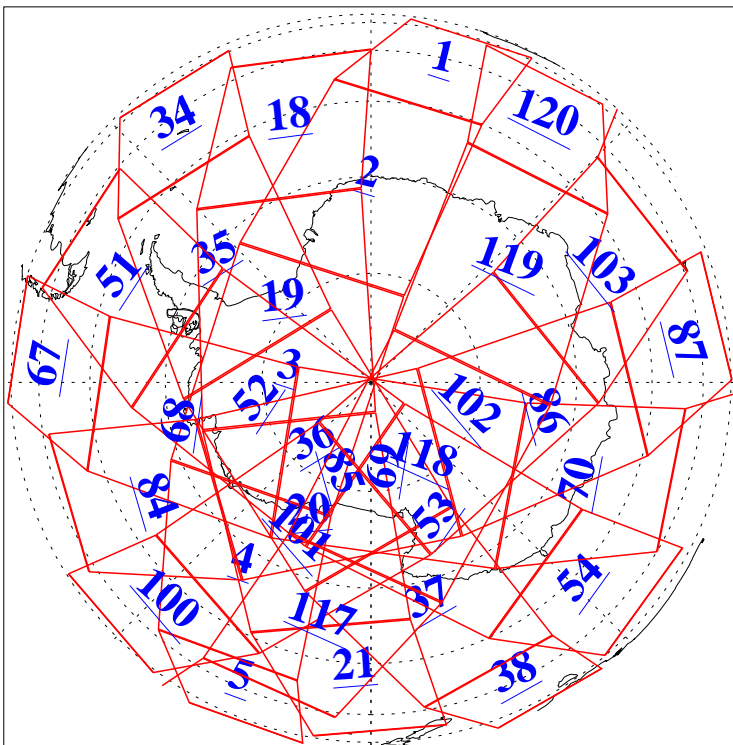

L1B Availability  
AMSU Granules: 240  
HSB Granules: 0  
AIRS Granules: 221

21 Jul 2016  
DoY 203  
Aqua Day 5192  
Granules: 1 to 120

Granules: 121 to 240

Legend: AMSU Available, HSB Available, AIRS Available

L1B Availability  
AMSU Granules: 240  
HSB Granules: 0  
AIRS Granules: 221

21 Jul 2016  
DoY 203  
Aqua Day 5192

Ascending Granules

Descending Granules

Legend: AMSU Available, HSB Available, AIRS Available

L1B Availability  
 AMSU Granules: 240  
 HSB Granules: 0  
 AIRS Granules: 221

21 Jul 2016  
 DoY 203  
 Aqua Day 5192

Northern Hemisphere Granules

Southern Hemisphere Granules

Legend: AMSU Available, HSB Available, AIRS Available