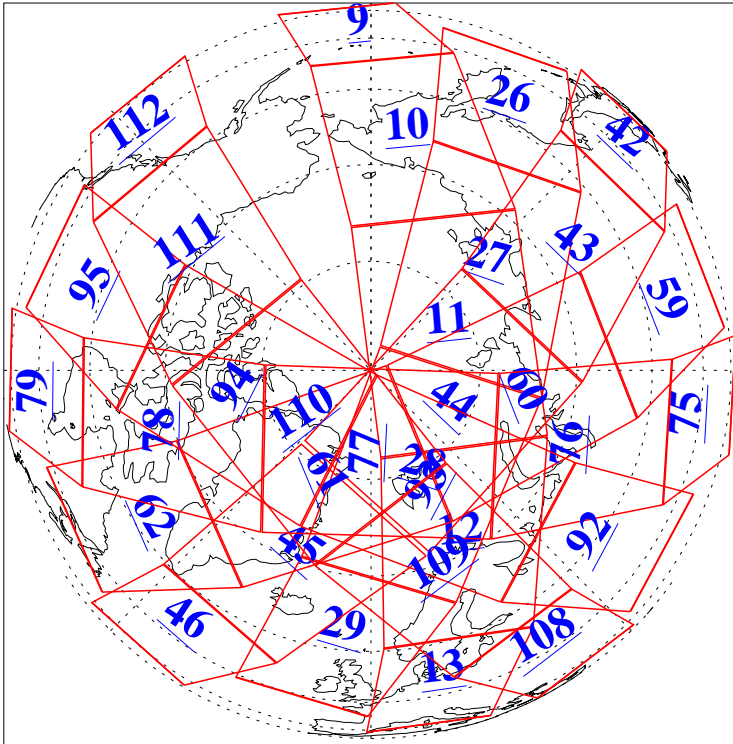

L1B Availability  
AMSU Granules: 240  
HSB Granules: 0  
AIRS Granules: 221

21 Jul 2016  
DoY 203  
Aqua Day 5192  
Granules: 1 to 120

Granules: 121 to 240

Legend: AMSU Available, HSB Available, AIRS Available

L1B Availability  
AMSU Granules: 240  
HSB Granules: 0  
AIRS Granules: 221

21 Jul 2016  
DoY 203  
Aqua Day 5192

Ascending Granules

Descending Granules

Legend: AMSU Available, HSB Available, AIRS Available

L1B Availability  
 AMSU Granules: 240  
 HSB Granules: 0  
 AIRS Granules: 221

21 Jul 2016  
 DoY 203  
 Aqua Day 5192

Northern Hemisphere Granules

Southern Hemisphere Granules

Legend: AMSU Available, HSB Available, AIRS Available