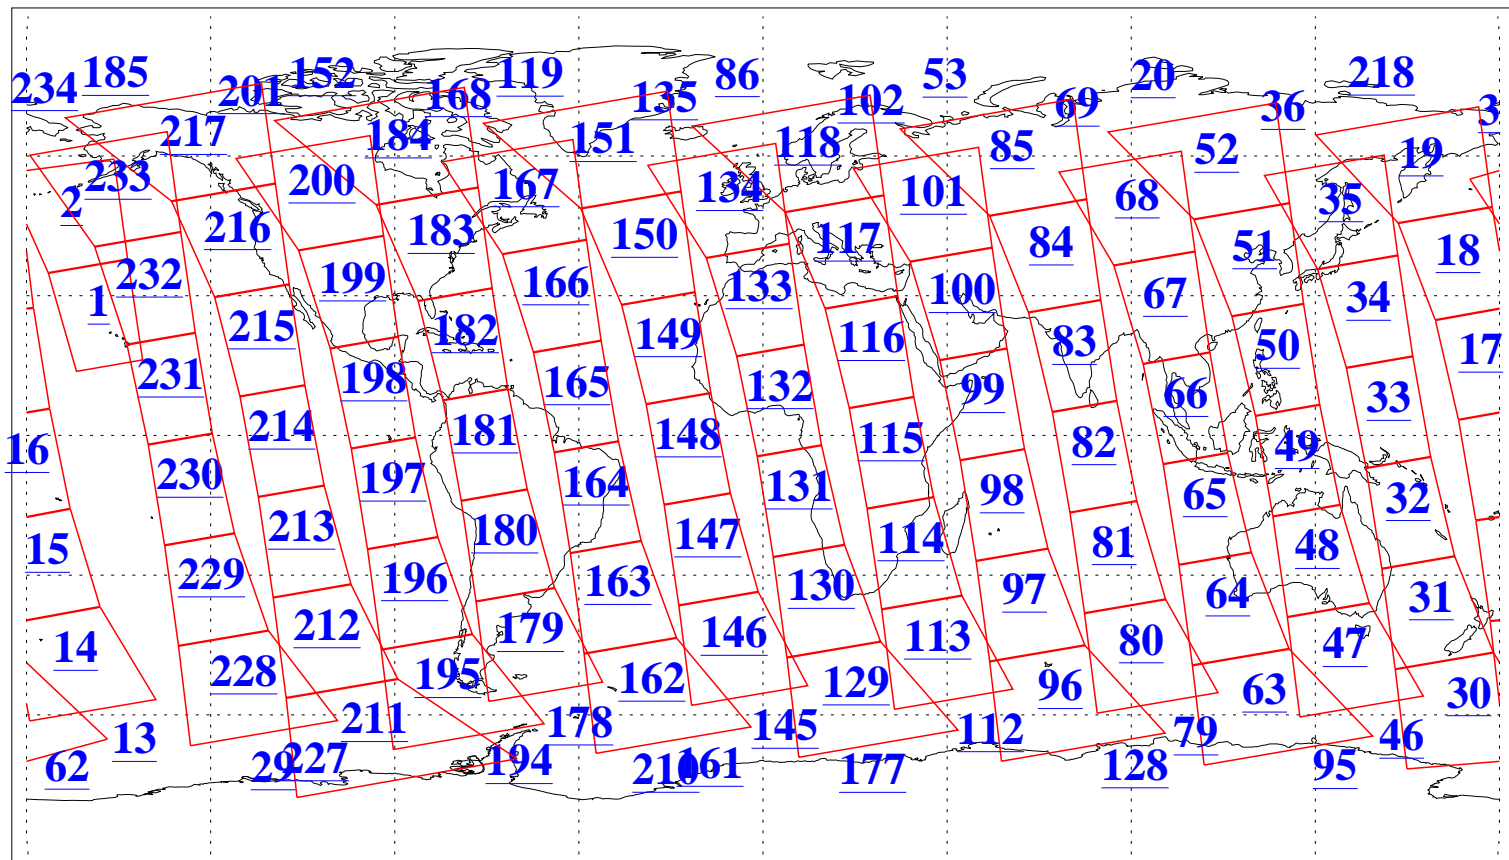

L1B Availability
AMSU Granules: 240
HSB Granules: 0
AIRS Granules: 240

20 Jul 2016
DoY 202
Aqua Day 5191
Granules: 1 to 120

Granules: 121 to 240

Legend: AMSU Available, HSB Available, AIRS Available

L1B Availability
AMSU Granules: 240
HSB Granules: 0
AIRS Granules: 240

20 Jul 2016
DoY 202
Aqua Day 5191
Ascending Granules

Descending Granules

Legend: AMSU Available, HSB Available, AIRS Available

L1B Availability
 AMSU Granules: 240
 HSB Granules: 0
 AIRS Granules: 240

20 Jul 2016
 DoY 202
 Aqua Day 5191

Northern Hemisphere Granules

Southern Hemisphere Granules

Legend: AMSU Available, HSB Available, AIRS Available