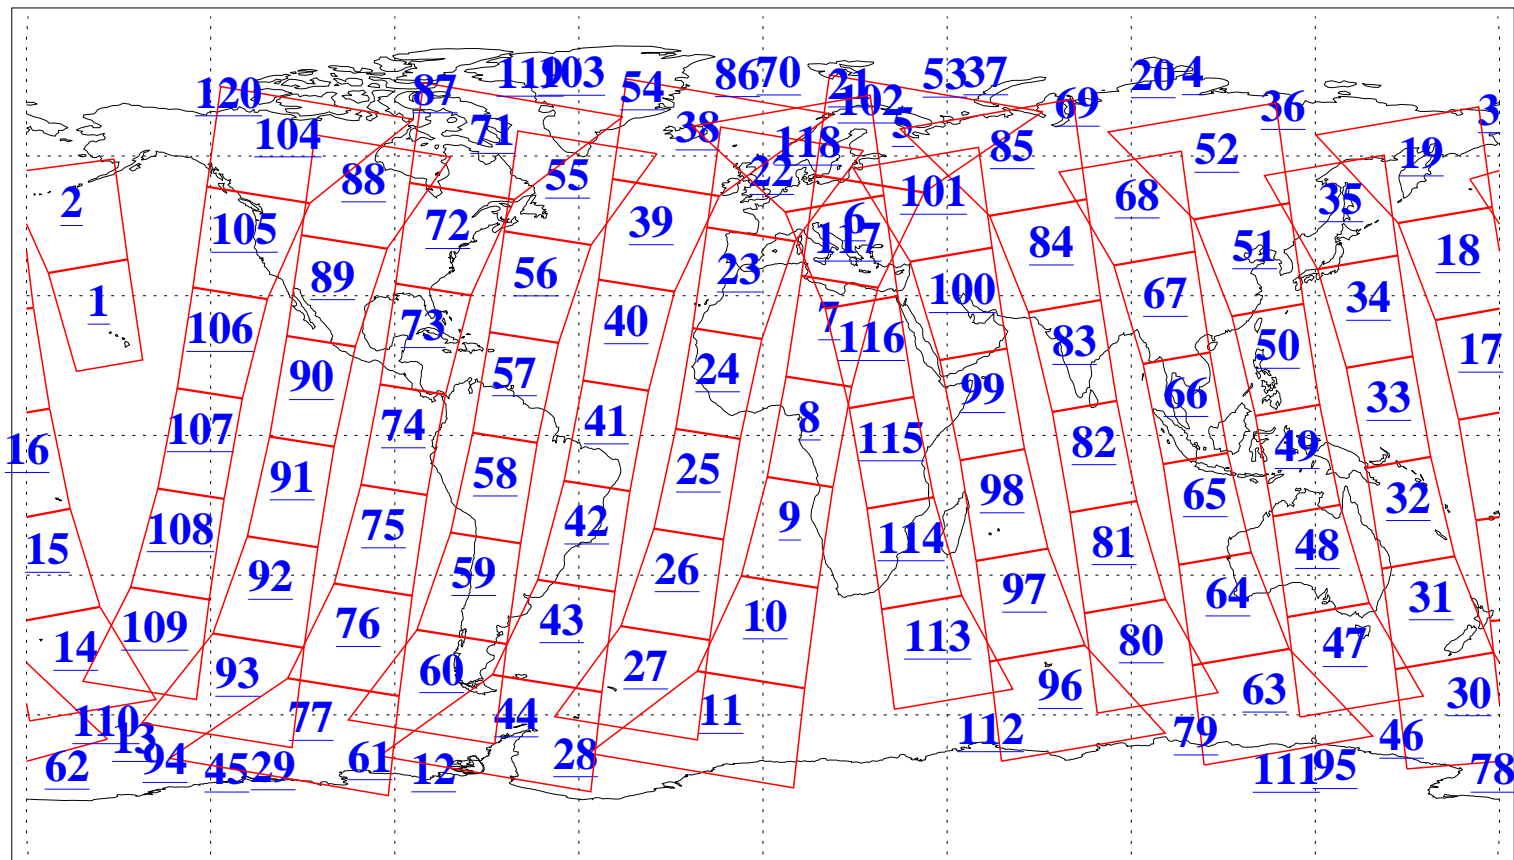

L1B Availability
AMSU Granules: 240
HSB Granules: 0
AIRS Granules: 240

20 Jul 2016
DoY 202
Aqua Day 5191
Granules: 1 to 120

Granules: 121 to 240

Legend: AMSU Available, HSB Available, AIRS Available

L1B Availability
AMSU Granules: 240
HSB Granules: 0
AIRS Granules: 240

20 Jul 2016
DoY 202
Aqua Day 5191
Ascending Granules

Descending Granules

Legend: AMSU Available, HSB Available, AIRS Available

L1B Availability
 AMSU Granules: 240
 HSB Granules: 0
 AIRS Granules: 240

20 Jul 2016
 DoY 202
 Aqua Day 5191

Northern Hemisphere Granules

Southern Hemisphere Granules

Legend: AMSU Available, HSB Available, AIRS Available