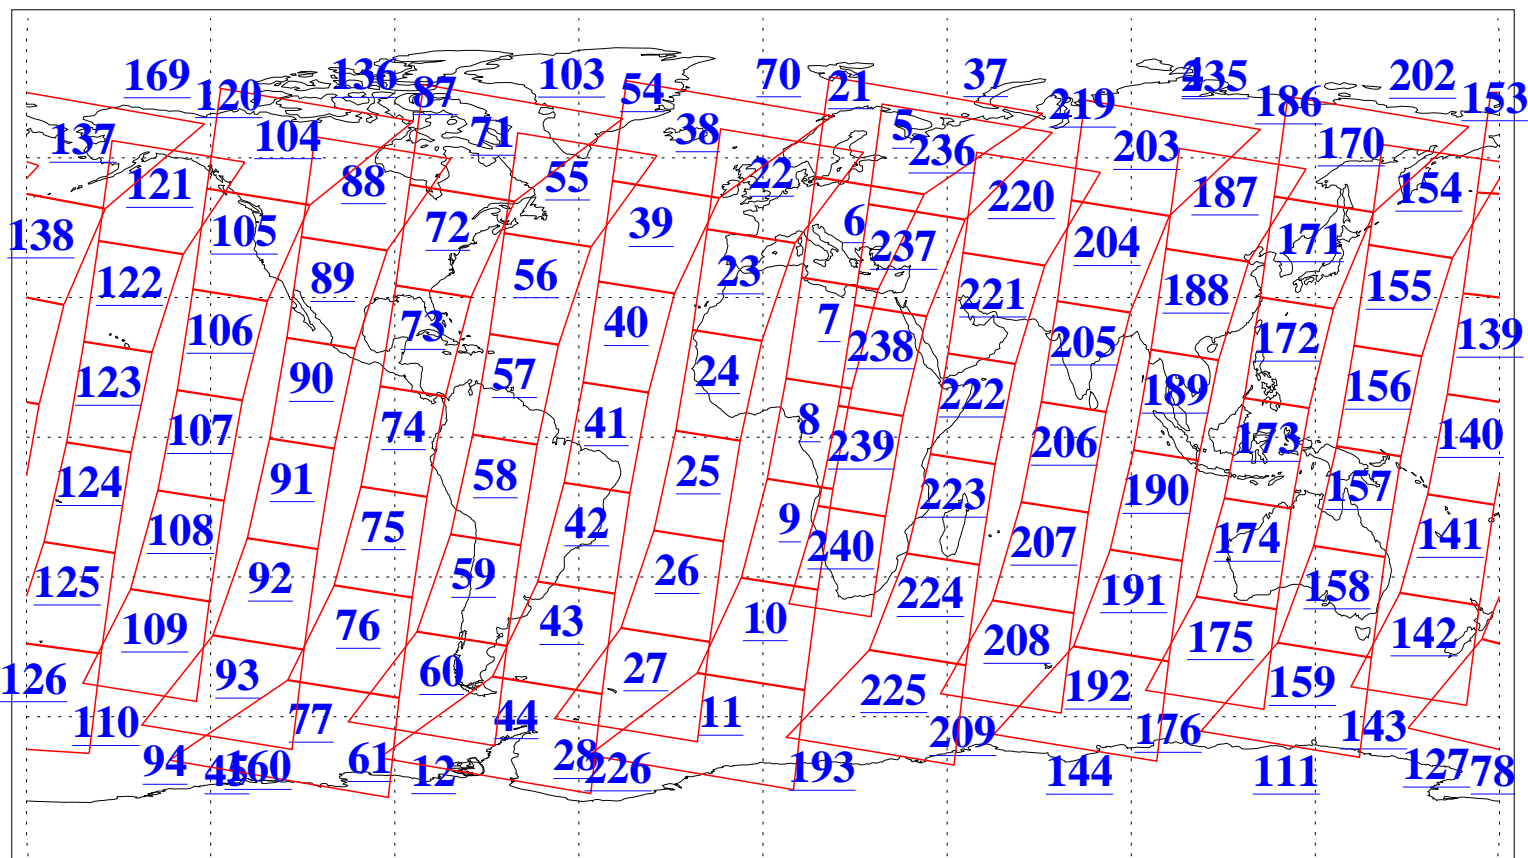

L1B Availability
AMSU Granules: 240
HSB Granules: 0
AIRS Granules: 240

20 Jul 2016
DoY 202
Aqua Day 5191
Granules: 1 to 120

Granules: 121 to 240

Legend: AMSU Available, HSB Available, AIRS Available

L1B Availability
AMSU Granules: 240
HSB Granules: 0
AIRS Granules: 240

20 Jul 2016
DoY 202
Aqua Day 5191
Ascending Granules

Descending Granules

Legend: AMSU Available, HSB Available, AIRS Available

L1B Availability
 AMSU Granules: 240
 HSB Granules: 0
 AIRS Granules: 240

20 Jul 2016
 DoY 202
 Aqua Day 5191