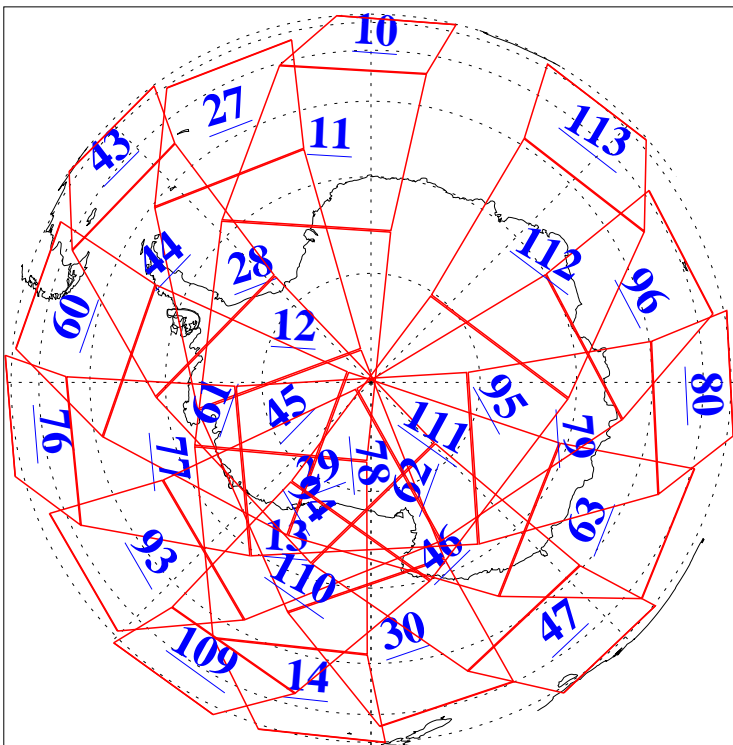

L1B Availability
AMSU Granules: 240
HSB Granules: 0
AIRS Granules: 240

20 Jul 2016
DoY 202
Aqua Day 5191
Granules: 1 to 120

Granules: 121 to 240

Legend: AMSU Available, HSB Available, AIRS Available

L1B Availability
AMSU Granules: 240
HSB Granules: 0
AIRS Granules: 240

20 Jul 2016
DoY 202
Aqua Day 5191
Ascending Granules

Descending Granules

Legend: AMSU Available, HSB Available, AIRS Available

L1B Availability
 AMSU Granules: 240
 HSB Granules: 0
 AIRS Granules: 240

20 Jul 2016
 DoY 202
 Aqua Day 5191

Northern Hemisphere Granules

Southern Hemisphere Granules

Legend: AMSU Available, HSB Available, AIRS Available