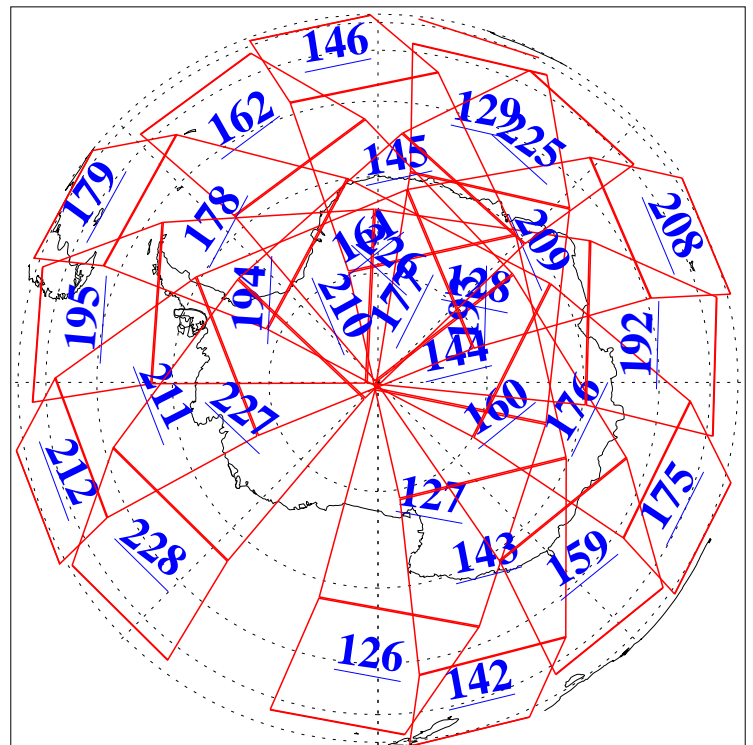

L1B Availability
AMSU Granules: 240
HSB Granules: 0
AIRS Granules: 240

20 Jul 2016
DoY 202
Aqua Day 5191
Granules: 1 to 120

Granules: 121 to 240

Legend: AMSU Available, HSB Available, AIRS Available

L1B Availability
AMSU Granules: 240
HSB Granules: 0
AIRS Granules: 240

20 Jul 2016
DoY 202
Aqua Day 5191
Ascending Granules

Descending Granules

Legend: AMSU Available, HSB Available, AIRS Available

L1B Availability
 AMSU Granules: 240
 HSB Granules: 0
 AIRS Granules: 240

20 Jul 2016
 DoY 202
 Aqua Day 5191

Northern Hemisphere Granules

Southern Hemisphere Granules

Legend: AMSU Available, HSB Available, AIRS Available