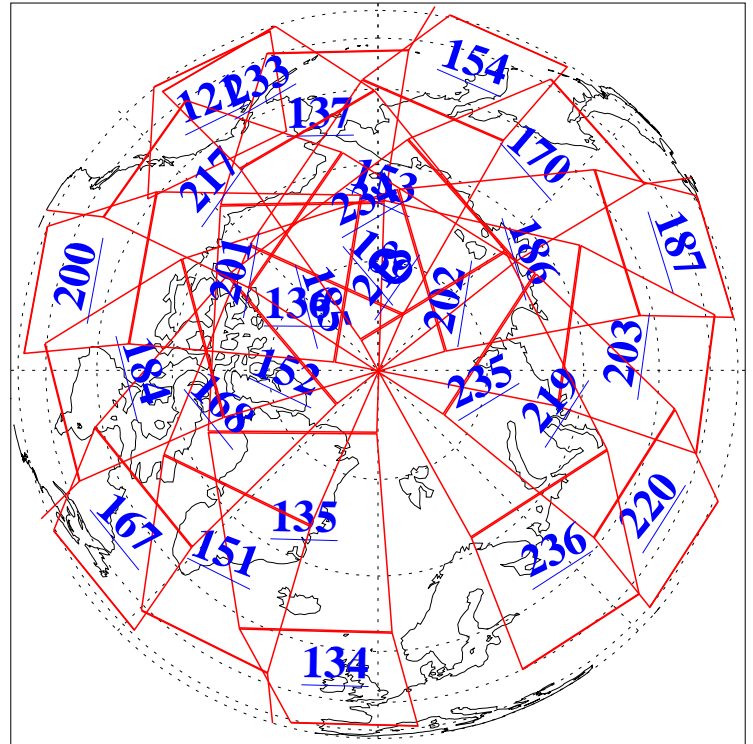

20 Jul 2016
DoY 202
Aqua Day 5191
Ascending Granules

Descending Granules

Legend: AMSU Available, HSB Available, AIRS Available

L1B Availability
 AMSU Granules: 240
 HSB Granules: 0
 AIRS Granules: 240

20 Jul 2016
 DoY 202
 Aqua Day 5191

Northern Hemisphere Granules

Southern Hemisphere Granules

Legend: AMSU Available, HSB Available, AIRS Available