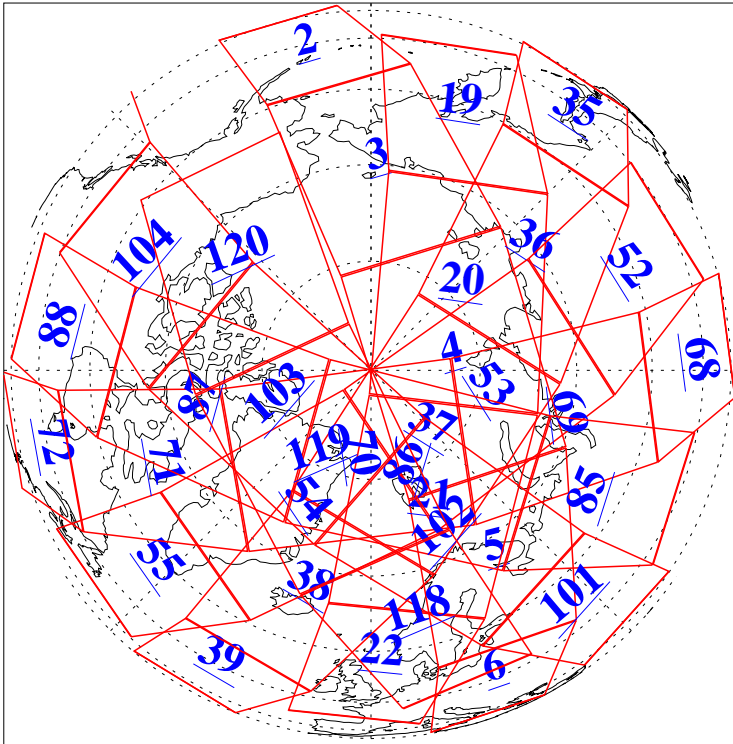

L1B Availability
AMSU Granules: 240
HSB Granules: 0
AIRS Granules: 240

20 Jul 2016
DoY 202
Aqua Day 5191
Granules: 1 to 120

Granules: 121 to 240

Legend: AMSU Available, HSB Available, AIRS Available

L1B Availability
AMSU Granules: 240
HSB Granules: 0
AIRS Granules: 240

20 Jul 2016
DoY 202
Aqua Day 5191
Ascending Granules

Descending Granules

Legend: AMSU Available, HSB Available, AIRS Available

L1B Availability
 AMSU Granules: 240
 HSB Granules: 0
 AIRS Granules: 240

20 Jul 2016
 DoY 202
 Aqua Day 5191

Northern Hemisphere Granules

Southern Hemisphere Granules

Legend: AMSU Available, HSB Available, AIRS Available