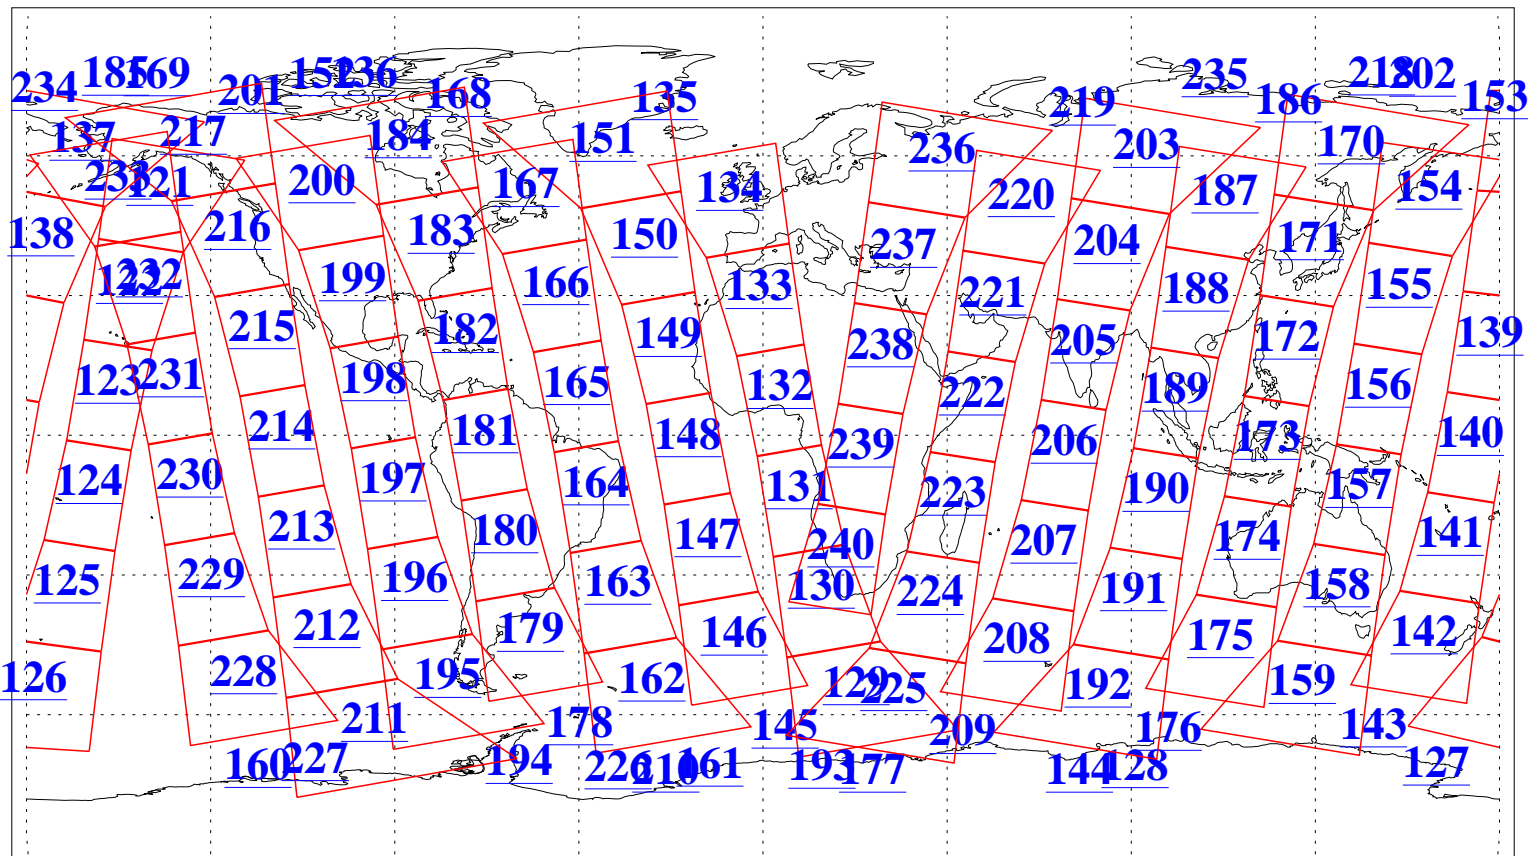

L1B Availability
AMSU Granules: 240
HSB Granules: 0
AIRS Granules: 240

20 Jul 2016
DoY 202
Aqua Day 5191
Granules: 1 to 120

Granules: 121 to 240

Legend: AMSU Available, HSB Available, AIRS Available

L1B Availability
AMSU Granules: 240
HSB Granules: 0
AIRS Granules: 240

20 Jul 2016
DoY 202
Aqua Day 5191
Ascending Granules

Descending Granules

Legend: AMSU Available, HSB Available, AIRS Available

L1B Availability
 AMSU Granules: 240
 HSB Granules: 0
 AIRS Granules: 240

20 Jul 2016
 DoY 202
 Aqua Day 5191