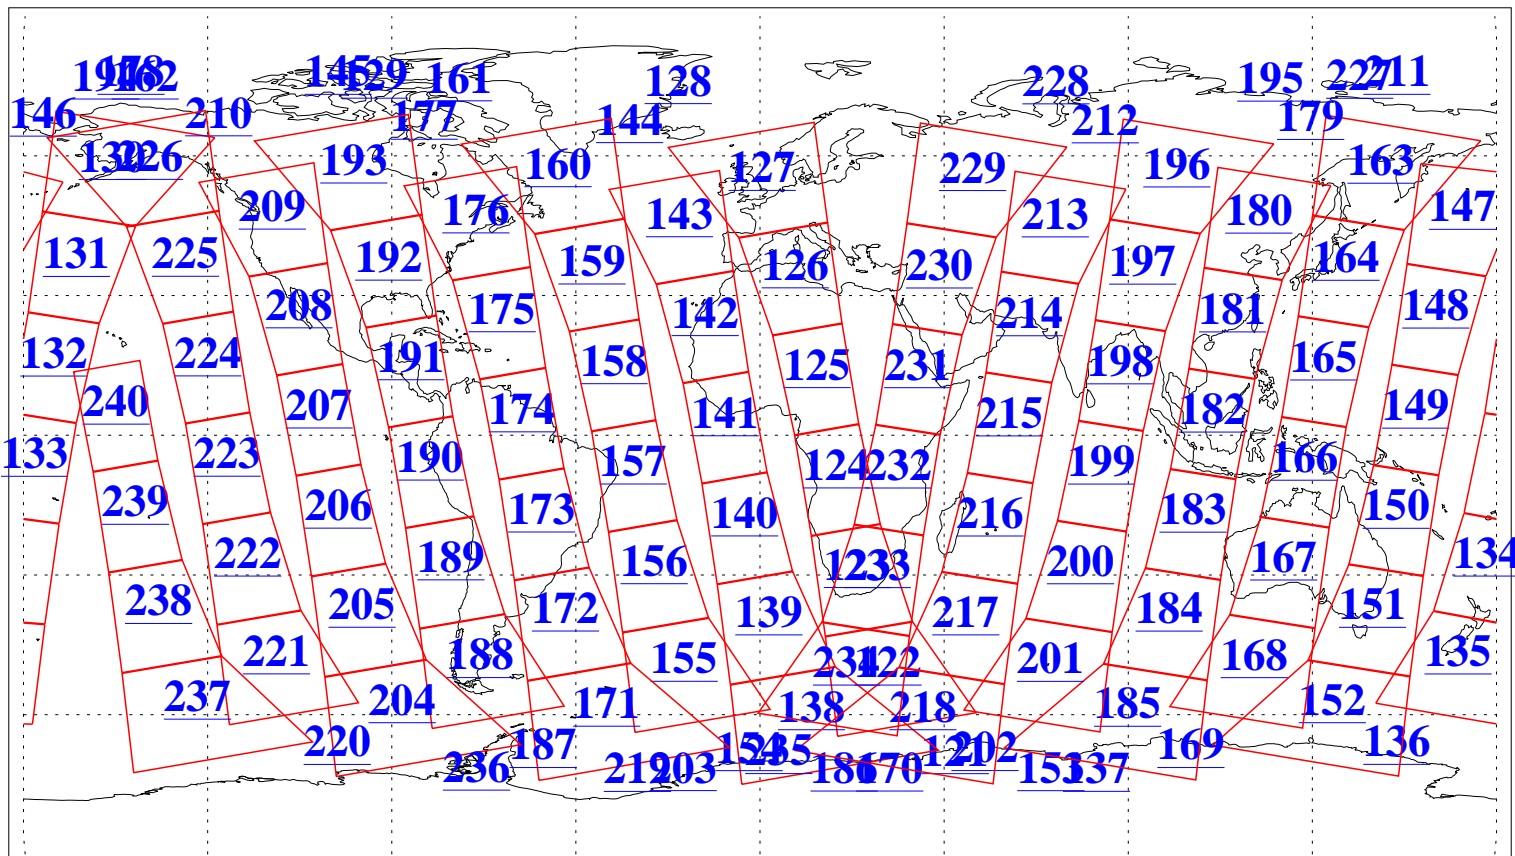

L1B Availability  
AMSU Granules: 240  
HSB Granules: 0  
AIRS Granules: 240

19 Jul 2016  
DoY 201  
Aqua Day 5190  
Granules: 1 to 120

Granules: 121 to 240

Legend: AMSU Available, HSB Available, AIRS Available

L1B Availability  
AMSU Granules: 240  
HSB Granules: 0  
AIRS Granules: 240

19 Jul 2016  
DoY 201  
Aqua Day 5190  
Ascending Granules

Descending Granules

Legend: AMSU Available, HSB Available, AIRS Available