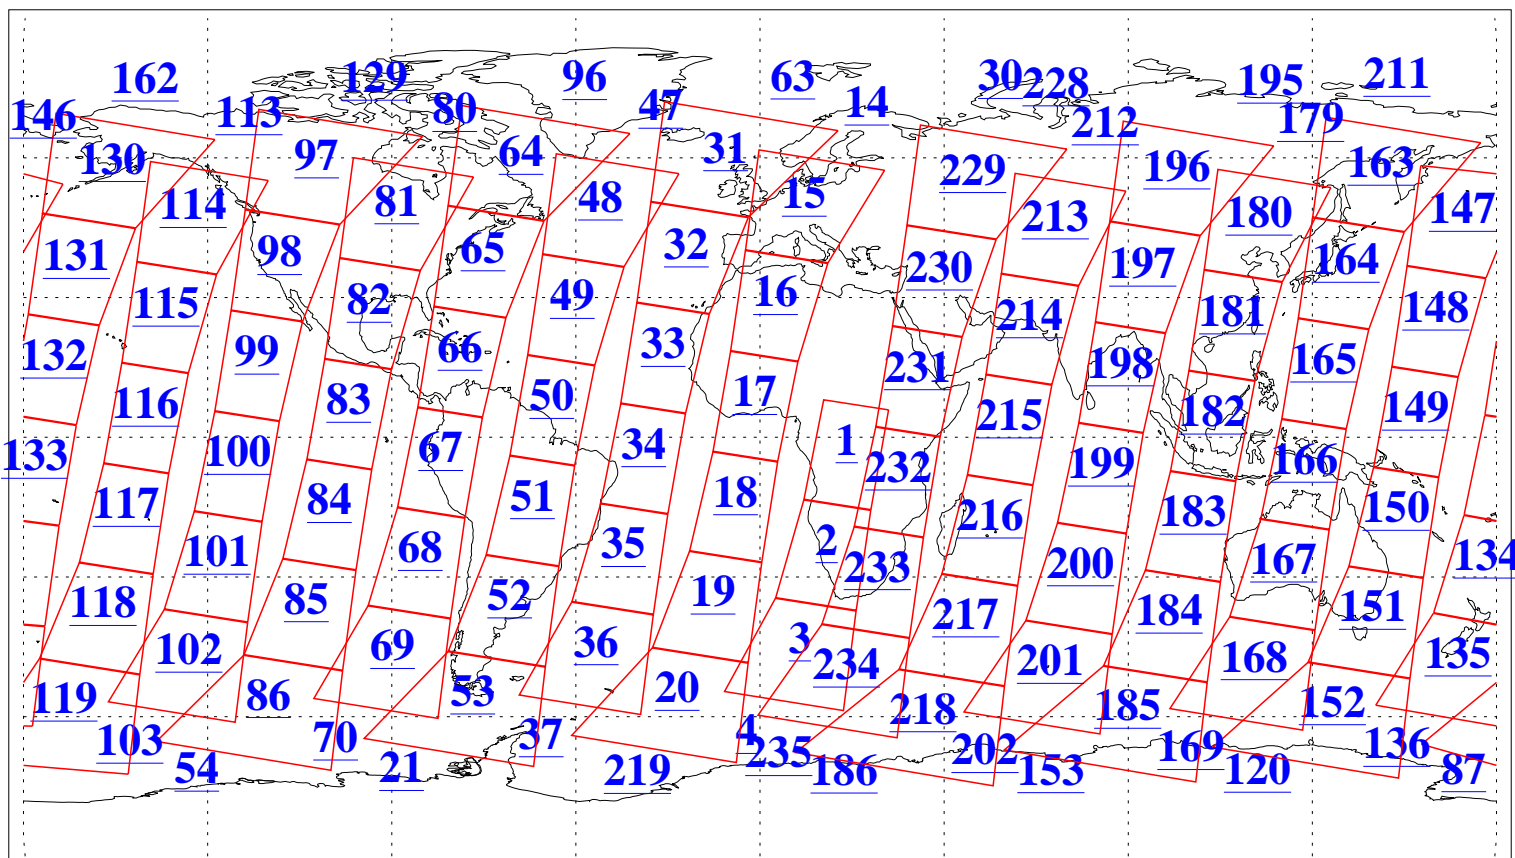

L1B Availability  
AMSU Granules: 240  
HSB Granules: 0  
AIRS Granules: 240

19 Jul 2016  
DoY 201  
Aqua Day 5190  
Granules: 1 to 120

Granules: 121 to 240

Legend: AMSU Available, HSB Available, AIRS Available

L1B Availability  
AMSU Granules: 240  
HSB Granules: 0  
AIRS Granules: 240

19 Jul 2016  
DoY 201  
Aqua Day 5190  
Ascending Granules

Descending Granules

Legend: AMSU Available, HSB Available, AIRS Available