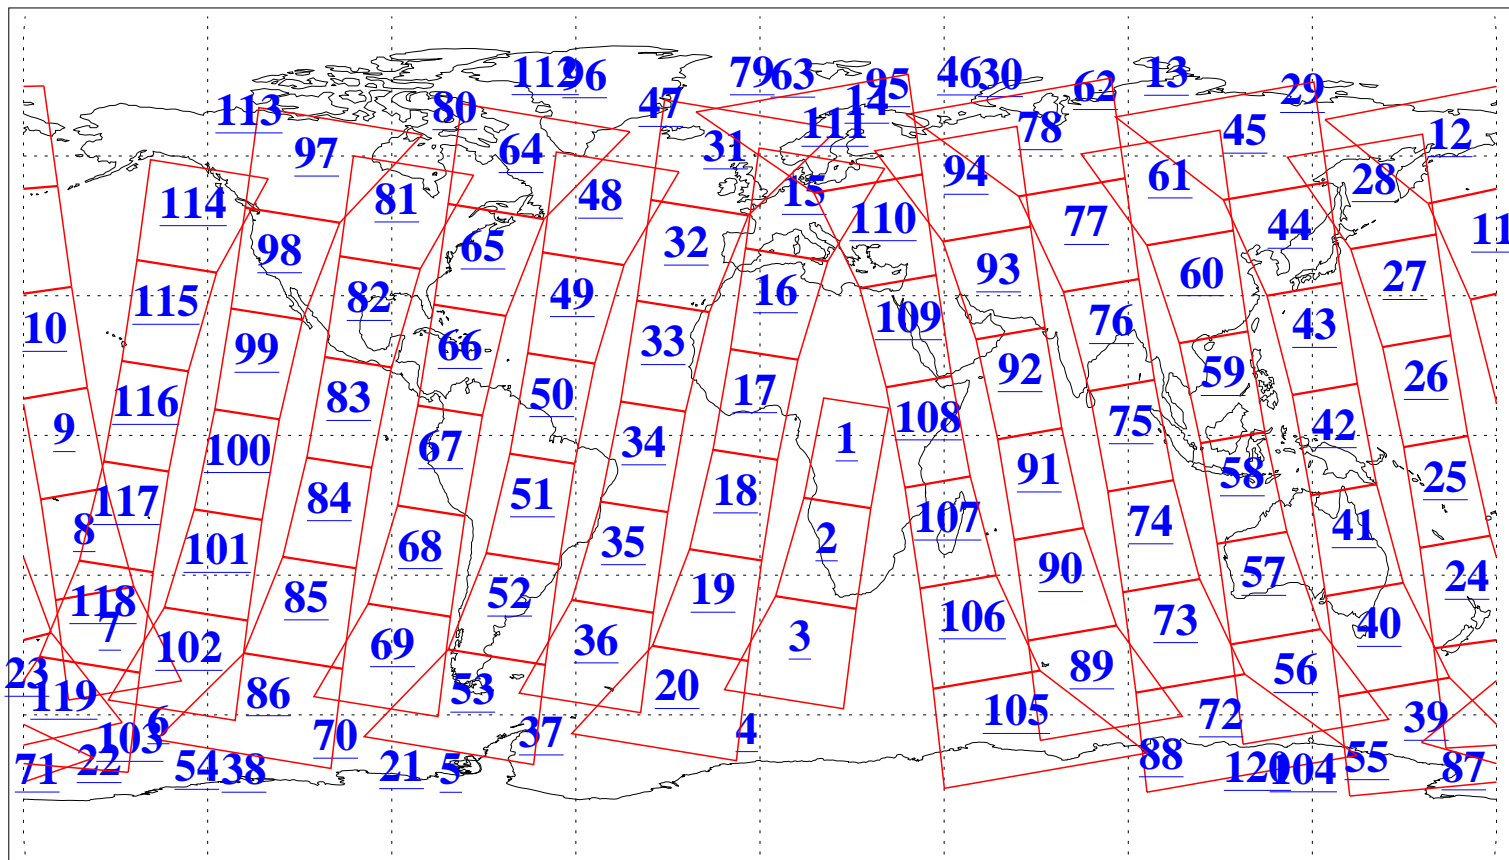

L1B Availability  
AMSU Granules: 240  
HSB Granules: 0  
AIRS Granules: 240

19 Jul 2016  
DoY 201  
Aqua Day 5190  
Granules: 1 to 120

Granules: 121 to 240

Legend: AMSU Available, HSB Available, AIRS Available

L1B Availability  
AMSU Granules: 240  
HSB Granules: 0  
AIRS Granules: 240

19 Jul 2016  
DoY 201  
Aqua Day 5190  
Ascending Granules

Descending Granules

Legend: AMSU Available, HSB Available, AIRS Available