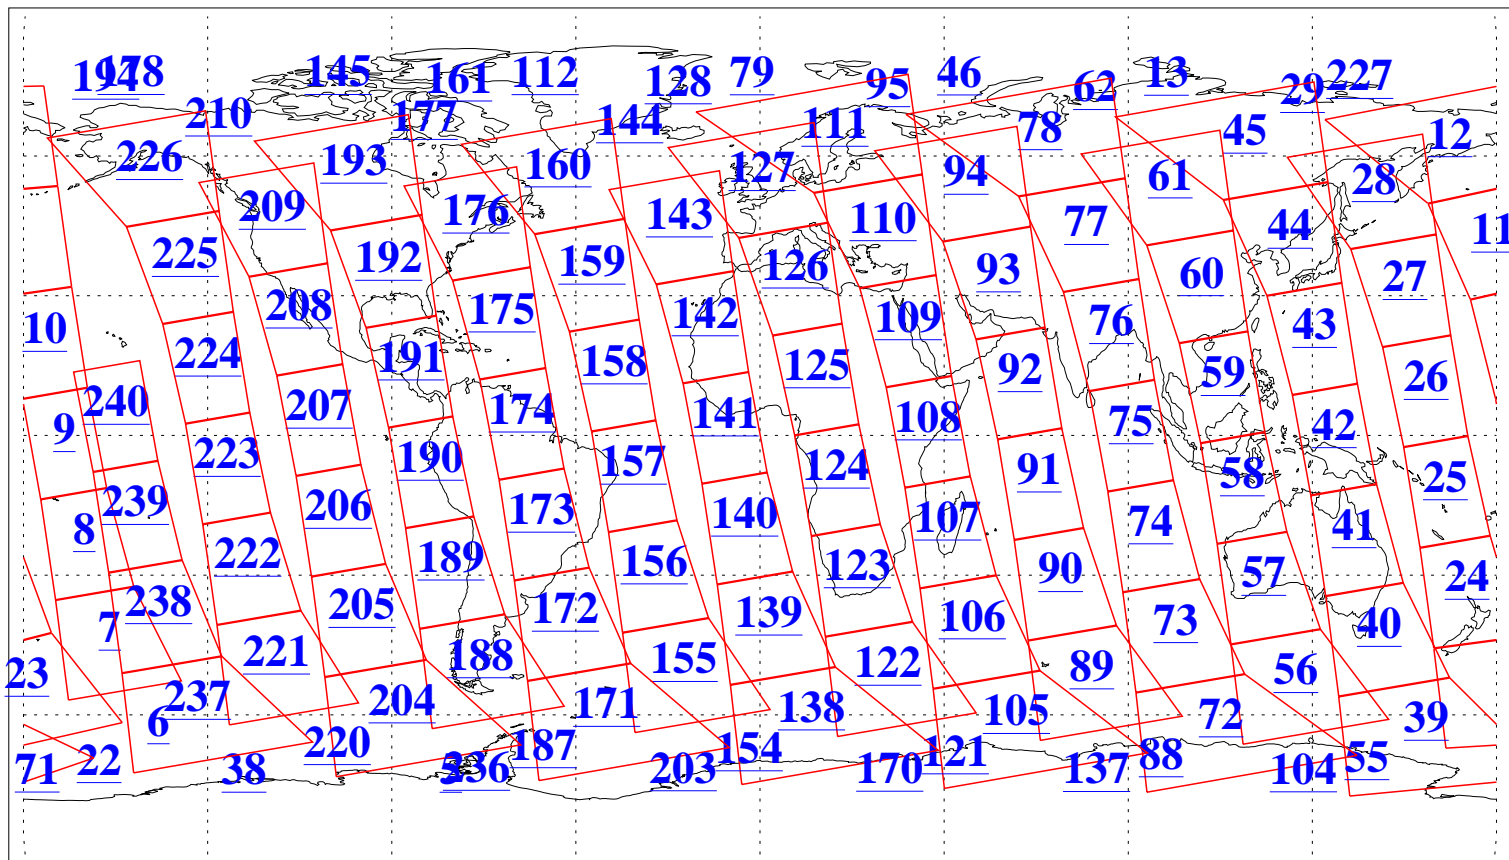

L1B Availability  
AMSU Granules: 240  
HSB Granules: 0  
AIRS Granules: 240

19 Jul 2016  
DoY 201  
Aqua Day 5190  
Granules: 1 to 120

Granules: 121 to 240

Legend: AMSU Available, HSB Available, AIRS Available

L1B Availability  
AMSU Granules: 240  
HSB Granules: 0  
AIRS Granules: 240

19 Jul 2016  
DoY 201  
Aqua Day 5190  
Ascending Granules

Descending Granules

Legend: AMSU Available, HSB Available, AIRS Available