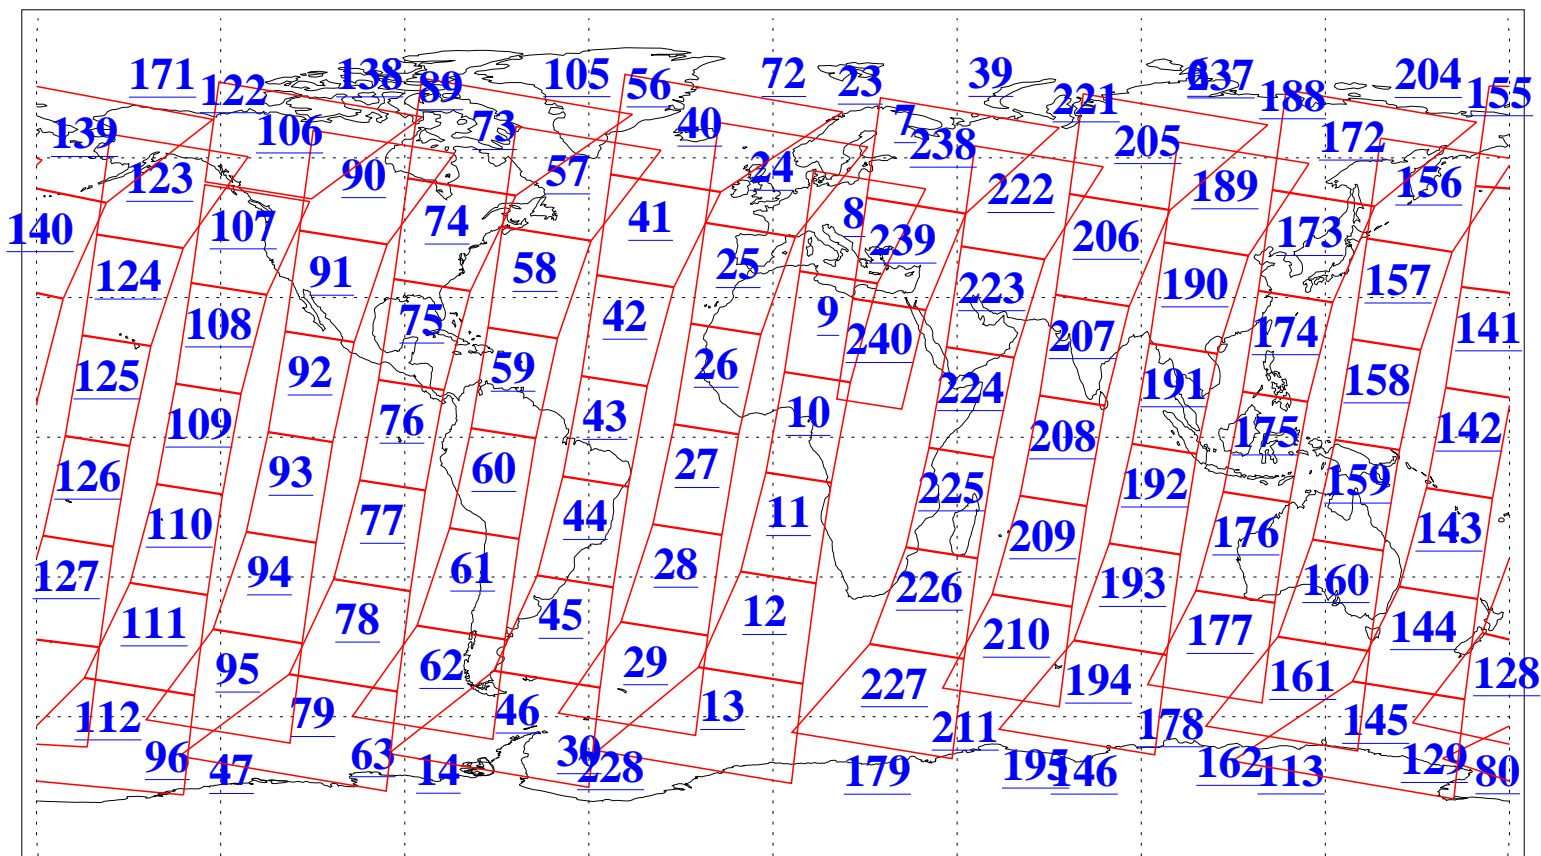

L1B Availability
AMSU Granules: 240
HSB Granules: 0
AIRS Granules: 240

18 Jul 2016
DoY 200
Aqua Day 5189
Granules: 1 to 120

L1B Availability
AMSU Granules: 240
HSB Granules: 0
AIRS Granules: 240

18 Jul 2016
DoY 200
Aqua Day 5189
Ascending Granules

Descending Granules

Legend: AMSU Available, HSB Available, AIRS Available

L1B Availability
 AMSU Granules: 240
 HSB Granules: 0
 AIRS Granules: 240

18 Jul 2016
 DoY 200
 Aqua Day 5189

Northern Hemisphere Granules

Southern Hemisphere Granules

Legend: AMSU Available, HSB Available, AIRS Available