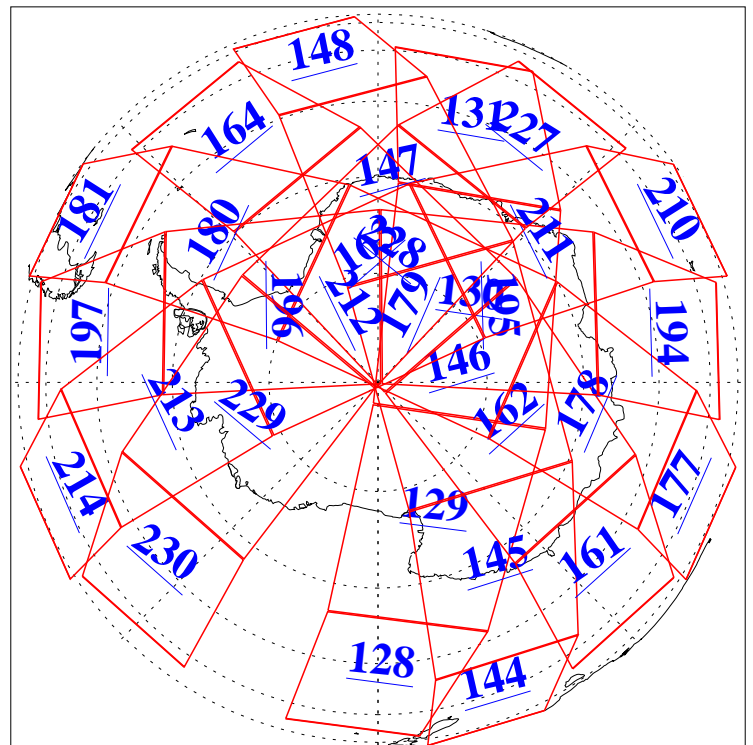

Descending Granules

Legend: AMSU Available, HSB Available, AIRS Available

L1B Availability
 AMSU Granules: 240
 HSB Granules: 0
 AIRS Granules: 240

18 Jul 2016
 DoY 200
 Aqua Day 5189

Northern Hemisphere Granules

Southern Hemisphere Granules

Legend: AMSU Available, HSB Available, AIRS Available