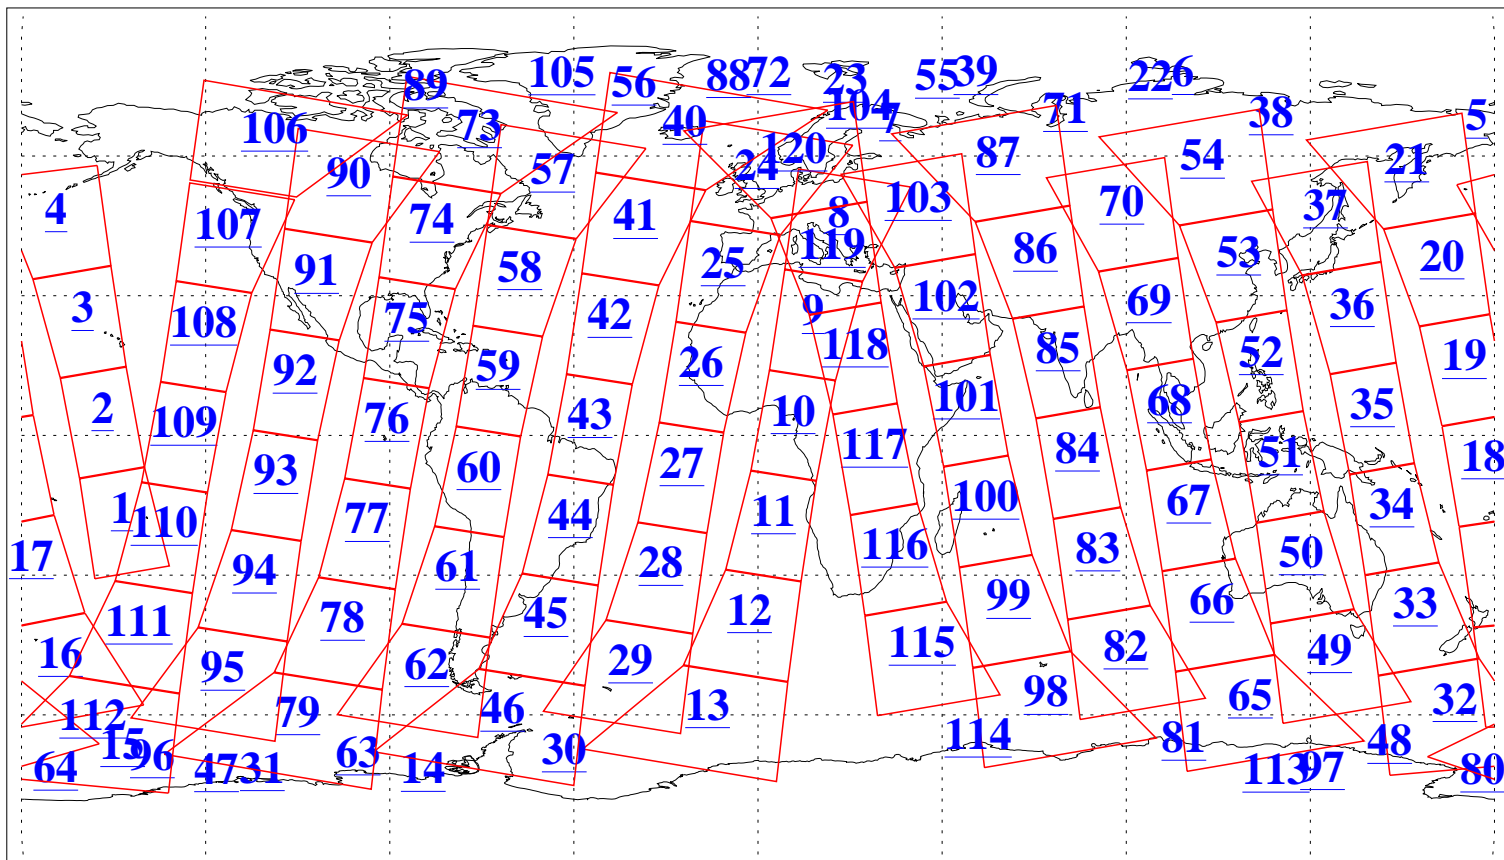

L1B Availability
AMSU Granules: 240
HSB Granules: 0
AIRS Granules: 240

18 Jul 2016
DoY 200
Aqua Day 5189
Granules: 1 to 120

L1B Availability
AMSU Granules: 240
HSB Granules: 0
AIRS Granules: 240

18 Jul 2016
DoY 200
Aqua Day 5189
Ascending Granules

Descending Granules

Legend: AMSU Available, HSB Available, AIRS Available

L1B Availability
 AMSU Granules: 240
 HSB Granules: 0
 AIRS Granules: 240

18 Jul 2016
 DoY 200
 Aqua Day 5189

Northern Hemisphere Granules

Southern Hemisphere Granules

Legend: AMSU Available, HSB Available, AIRS Available