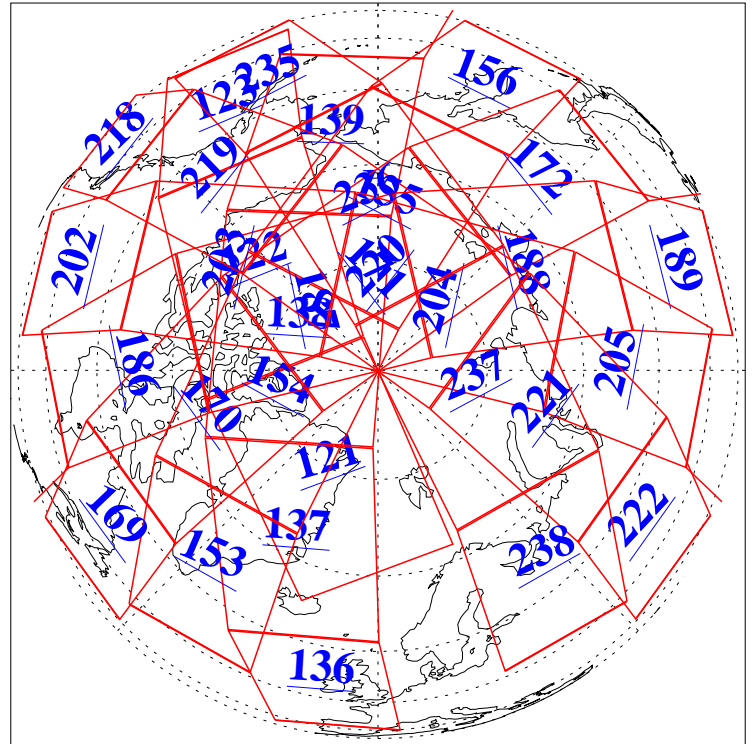

Descending Granules

Legend: AMSU Available, HSB Available, AIRS Available

L1B Availability
 AMSU Granules: 240
 HSB Granules: 0
 AIRS Granules: 240

18 Jul 2016
 DoY 200
 Aqua Day 5189

Northern Hemisphere Granules

Southern Hemisphere Granules

Legend: AMSU Available, HSB Available, AIRS Available