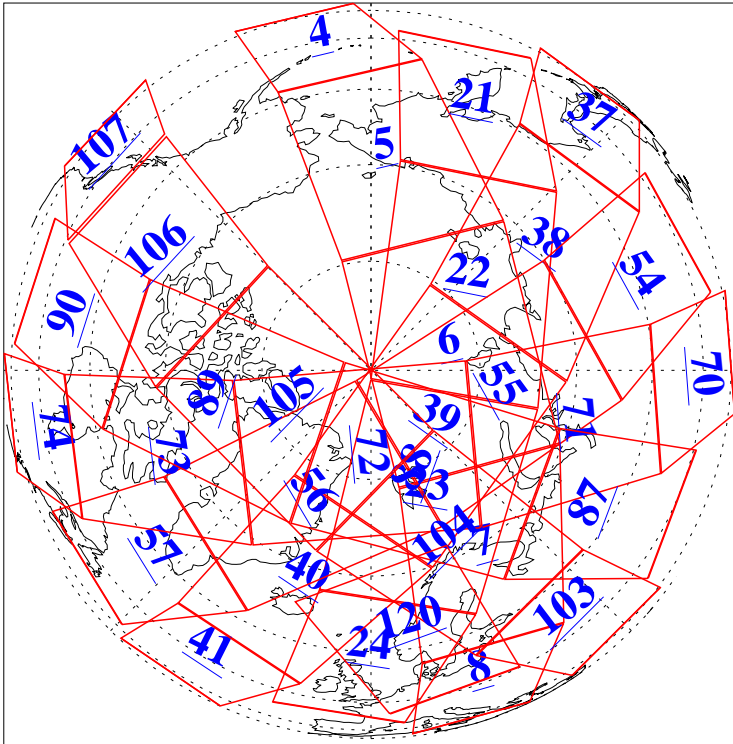

L1B Availability
AMSU Granules: 240
HSB Granules: 0
AIRS Granules: 240

18 Jul 2016
DoY 200
Aqua Day 5189
Granules: 1 to 120

L1B Availability
AMSU Granules: 240
HSB Granules: 0
AIRS Granules: 240

18 Jul 2016
DoY 200
Aqua Day 5189
Ascending Granules

Descending Granules

Legend: AMSU Available, HSB Available, AIRS Available

L1B Availability
 AMSU Granules: 240
 HSB Granules: 0
 AIRS Granules: 240

18 Jul 2016
 DoY 200
 Aqua Day 5189

Northern Hemisphere Granules

Southern Hemisphere Granules

Legend: AMSU Available, HSB Available, AIRS Available