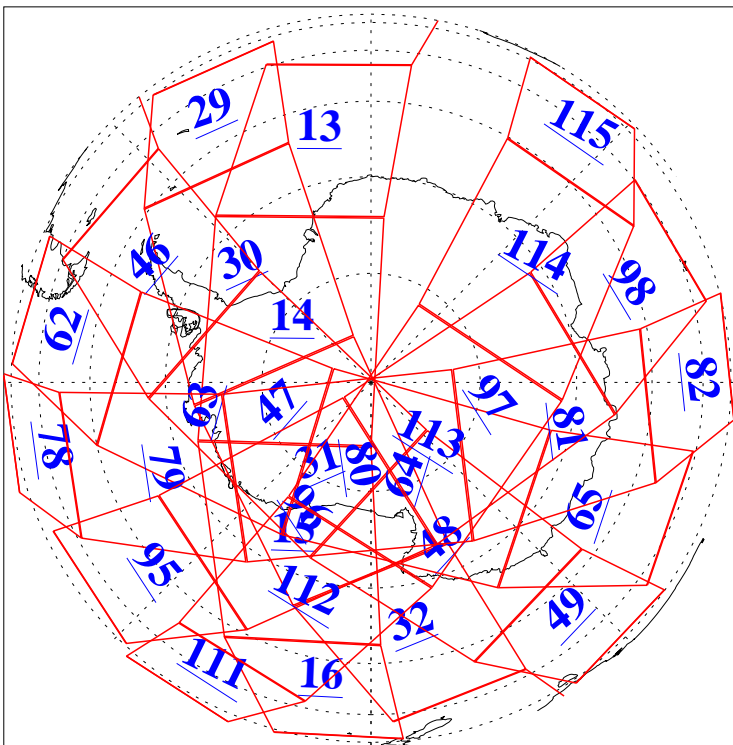

L1B Availability
AMSU Granules: 240
HSB Granules: 0
AIRS Granules: 240

18 Jul 2016
DoY 200
Aqua Day 5189
Granules: 1 to 120

L1B Availability
AMSU Granules: 240
HSB Granules: 0
AIRS Granules: 240

18 Jul 2016
DoY 200
Aqua Day 5189
Ascending Granules

Descending Granules

Legend: AMSU Available, HSB Available, AIRS Available

L1B Availability
 AMSU Granules: 240
 HSB Granules: 0
 AIRS Granules: 240

18 Jul 2016
 DoY 200
 Aqua Day 5189

Northern Hemisphere Granules

Southern Hemisphere Granules

Legend: AMSU Available, HSB Available, AIRS Available