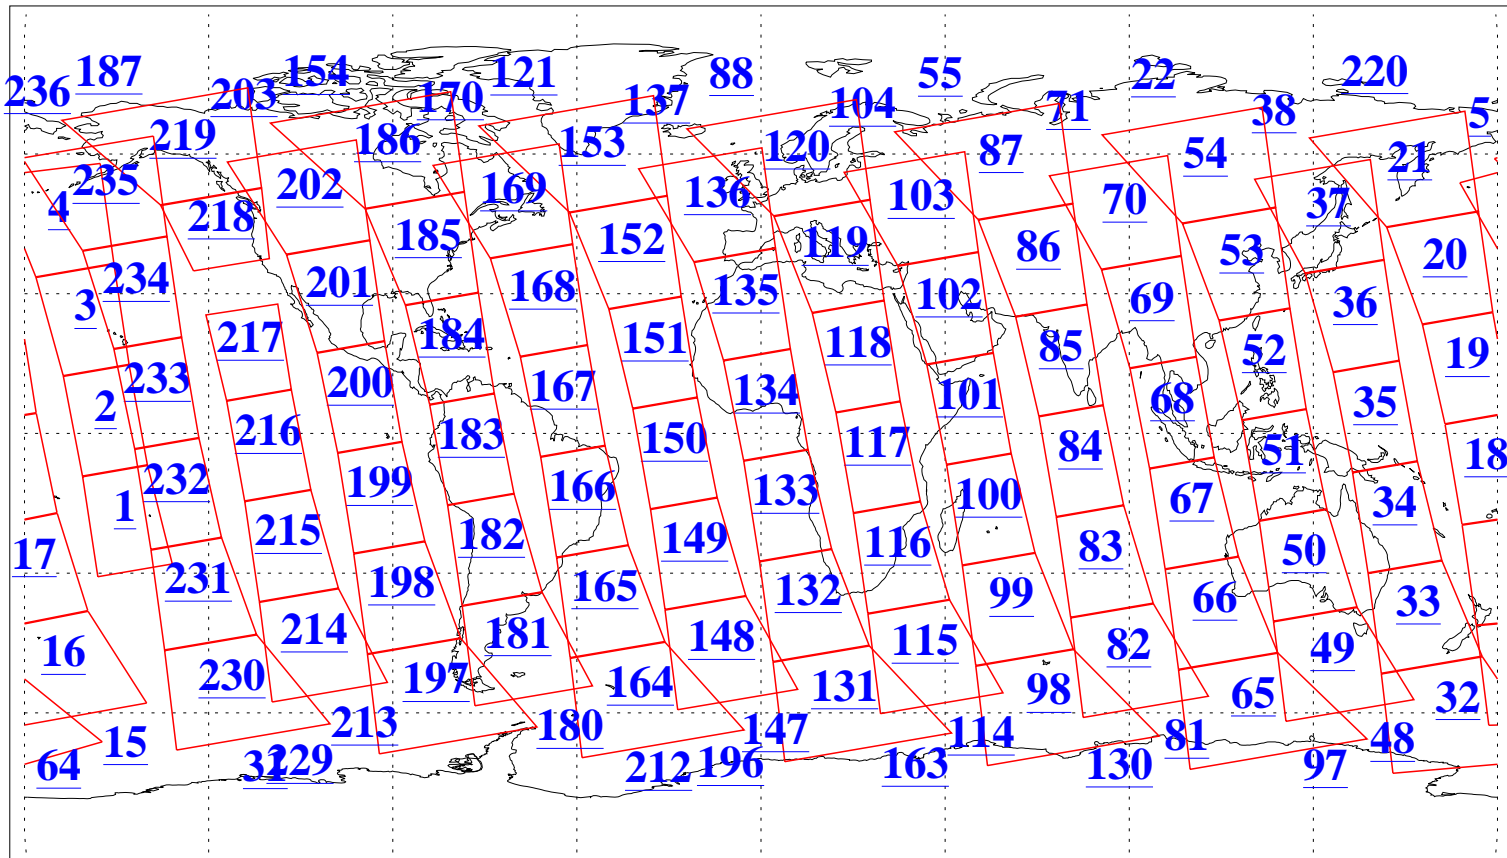

L1B Availability
AMSU Granules: 240
HSB Granules: 0
AIRS Granules: 240

18 Jul 2016
DoY 200
Aqua Day 5189
Granules: 1 to 120

L1B Availability
AMSU Granules: 240
HSB Granules: 0
AIRS Granules: 240

18 Jul 2016
DoY 200
Aqua Day 5189
Ascending Granules

Descending Granules

Legend: AMSU Available, HSB Available, AIRS Available

L1B Availability
 AMSU Granules: 240
 HSB Granules: 0
 AIRS Granules: 240

18 Jul 2016
 DoY 200
 Aqua Day 5189

Northern Hemisphere Granules

Southern Hemisphere Granules

Legend: AMSU Available, HSB Available, AIRS Available