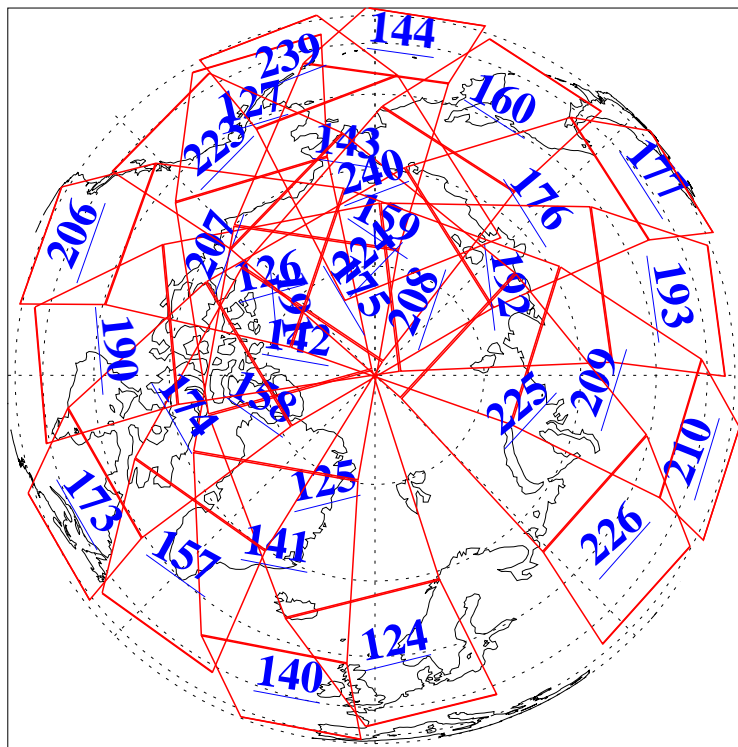

L1B Availability  
AMSU Granules: 240  
HSB Granules: 0  
AIRS Granules: 240

14 Jul 2016  
DoY 196  
Aqua Day 5185  
Granules: 1 to 120

Granules: 121 to 240

Legend: AMSU Available, HSB Available, AIRS Available

L1B Availability  
AMSU Granules: 240  
HSB Granules: 0  
AIRS Granules: 240

14 Jul 2016  
DoY 196  
Aqua Day 5185  
Ascending Granules

Descending Granules

Legend: AMSU Available, HSB Available, AIRS Available

L1B Availability  
 AMSU Granules: 240  
 HSB Granules: 0  
 AIRS Granules: 240

14 Jul 2016  
 DoY 196  
 Aqua Day 5185

Northern Hemisphere Granules

Southern Hemisphere Granules

Legend: AMSU Available, HSB Available, AIRS Available