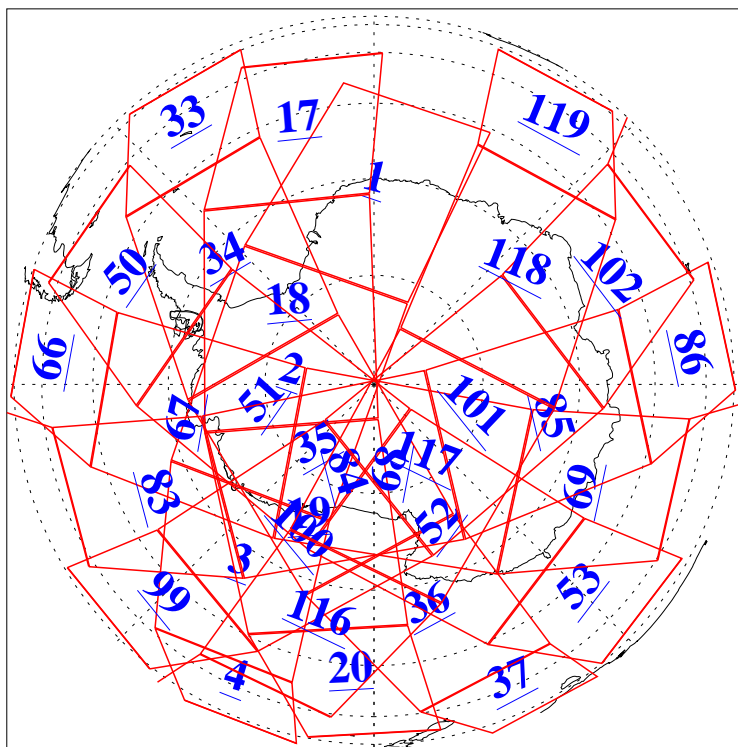

L1B Availability  
AMSU Granules: 240  
HSB Granules: 0  
AIRS Granules: 240

14 Jul 2016  
DoY 196  
Aqua Day 5185  
Granules: 1 to 120

Granules: 121 to 240

Legend: AMSU Available, HSB Available, AIRS Available

L1B Availability  
AMSU Granules: 240  
HSB Granules: 0  
AIRS Granules: 240

14 Jul 2016  
DoY 196  
Aqua Day 5185  
Ascending Granules

Descending Granules

Legend: AMSU Available, HSB Available, AIRS Available

L1B Availability  
 AMSU Granules: 240  
 HSB Granules: 0  
 AIRS Granules: 240

14 Jul 2016  
 DoY 196  
 Aqua Day 5185

Northern Hemisphere Granules

Southern Hemisphere Granules

Legend: AMSU Available, HSB Available, AIRS Available