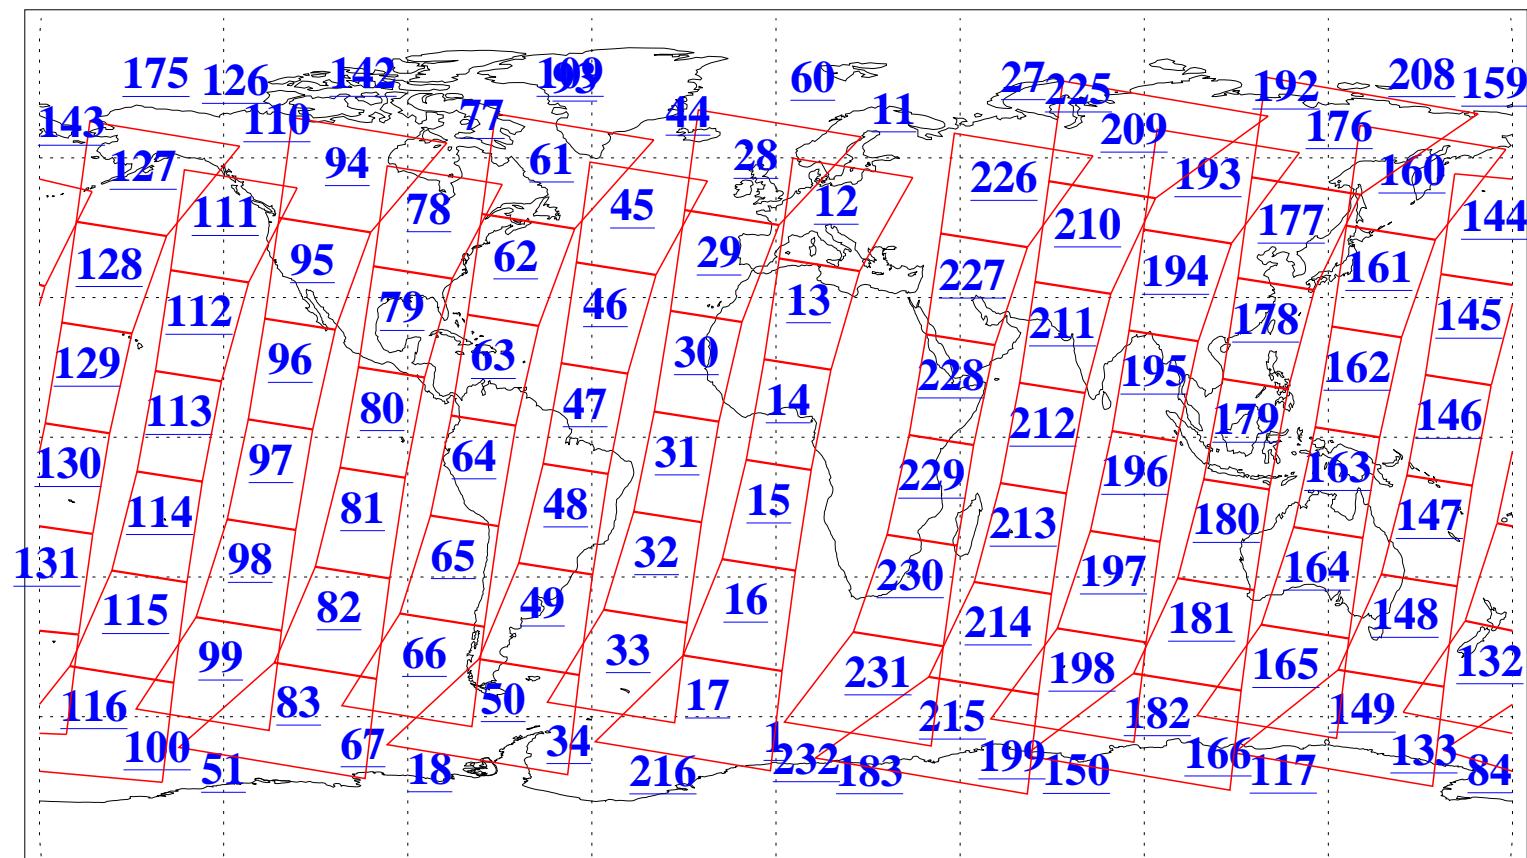

L1B Availability  
AMSU Granules: 240  
HSB Granules: 0  
AIRS Granules: 240

14 Jul 2016  
DoY 196  
Aqua Day 5185  
Granules: 1 to 120

Granules: 121 to 240

Legend: AMSU Available, HSB Available, AIRS Available

L1B Availability  
AMSU Granules: 240  
HSB Granules: 0  
AIRS Granules: 240

14 Jul 2016  
DoY 196  
Aqua Day 5185  
Ascending Granules

Descending Granules

Legend: AMSU Available, HSB Available, AIRS Available

L1B Availability  
 AMSU Granules: 240  
 HSB Granules: 0  
 AIRS Granules: 240

14 Jul 2016  
 DoY 196  
 Aqua Day 5185

Northern Hemisphere Granules

Southern Hemisphere Granules

Legend: AMSU Available, HSB Available, AIRS Available