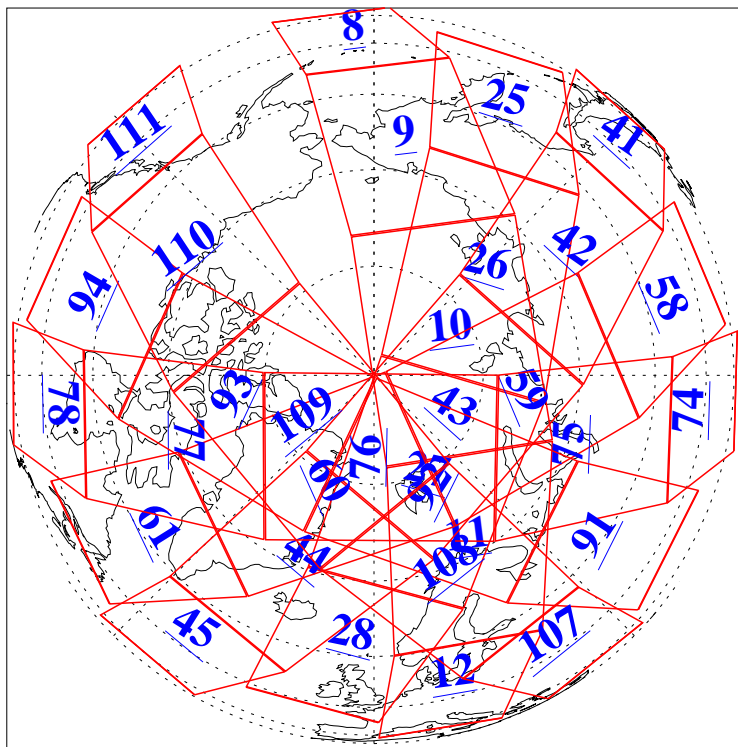

L1B Availability  
AMSU Granules: 240  
HSB Granules: 0  
AIRS Granules: 240

14 Jul 2016  
DoY 196  
Aqua Day 5185  
Granules: 1 to 120

Granules: 121 to 240

Legend: AMSU Available, HSB Available, AIRS Available

L1B Availability  
AMSU Granules: 240  
HSB Granules: 0  
AIRS Granules: 240

14 Jul 2016  
DoY 196  
Aqua Day 5185  
Ascending Granules

Descending Granules

Legend: AMSU Available, HSB Available, AIRS Available

L1B Availability  
 AMSU Granules: 240  
 HSB Granules: 0  
 AIRS Granules: 240

14 Jul 2016  
 DoY 196  
 Aqua Day 5185

Northern Hemisphere Granules

Southern Hemisphere Granules

Legend: AMSU Available, HSB Available, AIRS Available