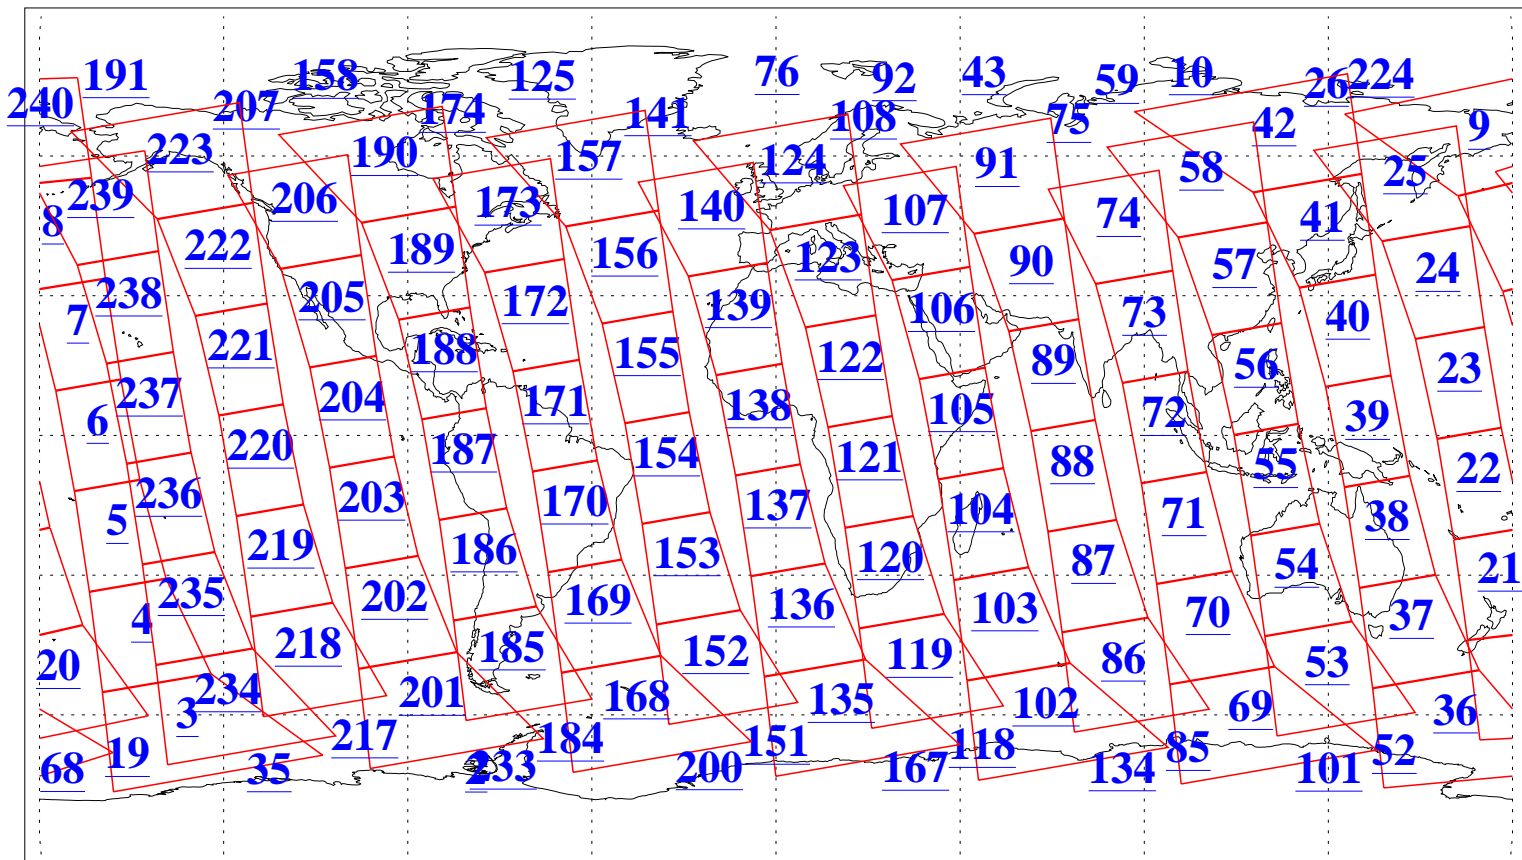

L1B Availability  
AMSU Granules: 240  
HSB Granules: 0  
AIRS Granules: 240

14 Jul 2016  
DoY 196  
Aqua Day 5185  
Granules: 1 to 120

Granules: 121 to 240

Legend: AMSU Available, HSB Available, AIRS Available

L1B Availability  
AMSU Granules: 240  
HSB Granules: 0  
AIRS Granules: 240

14 Jul 2016  
DoY 196  
Aqua Day 5185  
Ascending Granules

Descending Granules

Legend: AMSU Available, HSB Available, AIRS Available

L1B Availability  
 AMSU Granules: 240  
 HSB Granules: 0  
 AIRS Granules: 240

14 Jul 2016  
 DoY 196  
 Aqua Day 5185

Northern Hemisphere Granules

Southern Hemisphere Granules

Legend: AMSU Available, HSB Available, AIRS Available