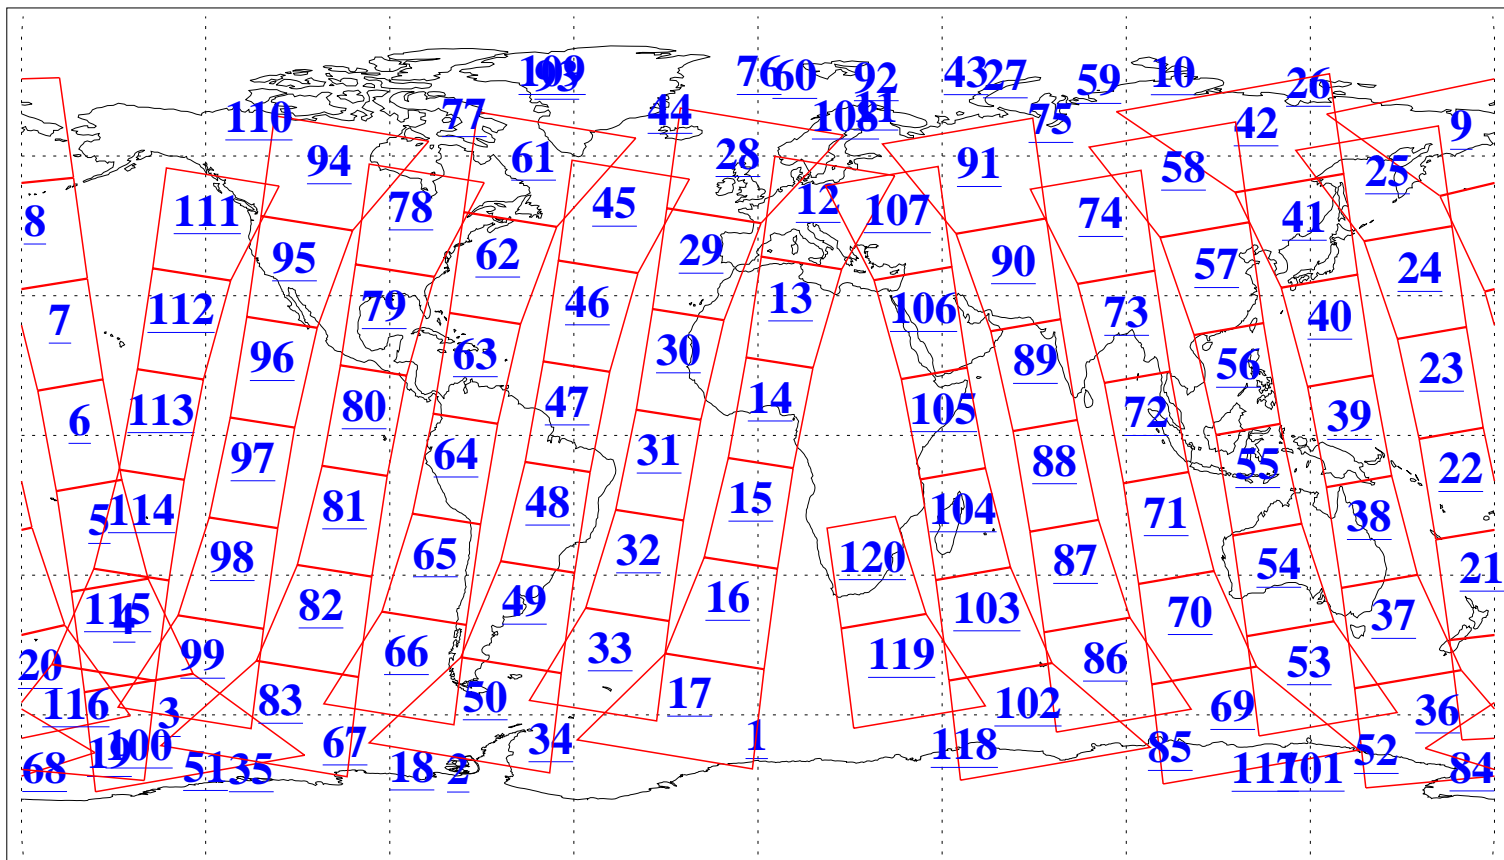

L1B Availability  
AMSU Granules: 240  
HSB Granules: 0  
AIRS Granules: 240

14 Jul 2016  
DoY 196  
Aqua Day 5185  
Granules: 1 to 120

Granules: 121 to 240

Legend: AMSU Available, HSB Available, AIRS Available

L1B Availability  
AMSU Granules: 240  
HSB Granules: 0  
AIRS Granules: 240

14 Jul 2016  
DoY 196  
Aqua Day 5185  
Ascending Granules

Descending Granules

Legend: AMSU Available, HSB Available, AIRS Available

L1B Availability  
 AMSU Granules: 240  
 HSB Granules: 0  
 AIRS Granules: 240

14 Jul 2016  
 DoY 196  
 Aqua Day 5185

Northern Hemisphere Granules

Southern Hemisphere Granules

Legend: AMSU Available, HSB Available, AIRS Available