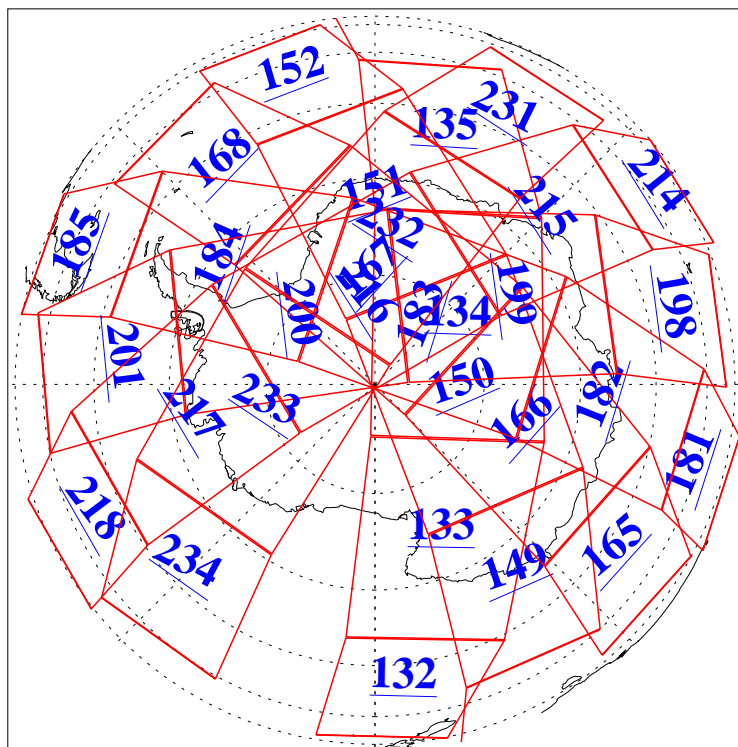

L1B Availability  
AMSU Granules: 240  
HSB Granules: 0  
AIRS Granules: 240

14 Jul 2016  
DoY 196  
Aqua Day 5185  
Granules: 1 to 120

Granules: 121 to 240

Legend: AMSU Available, HSB Available, AIRS Available

L1B Availability  
AMSU Granules: 240  
HSB Granules: 0  
AIRS Granules: 240

14 Jul 2016  
DoY 196  
Aqua Day 5185  
Ascending Granules

Descending Granules

Legend: AMSU Available, HSB Available, AIRS Available

L1B Availability  
 AMSU Granules: 240  
 HSB Granules: 0  
 AIRS Granules: 240

14 Jul 2016  
 DoY 196  
 Aqua Day 5185

Northern Hemisphere Granules

Southern Hemisphere Granules

Legend: AMSU Available, HSB Available, AIRS Available