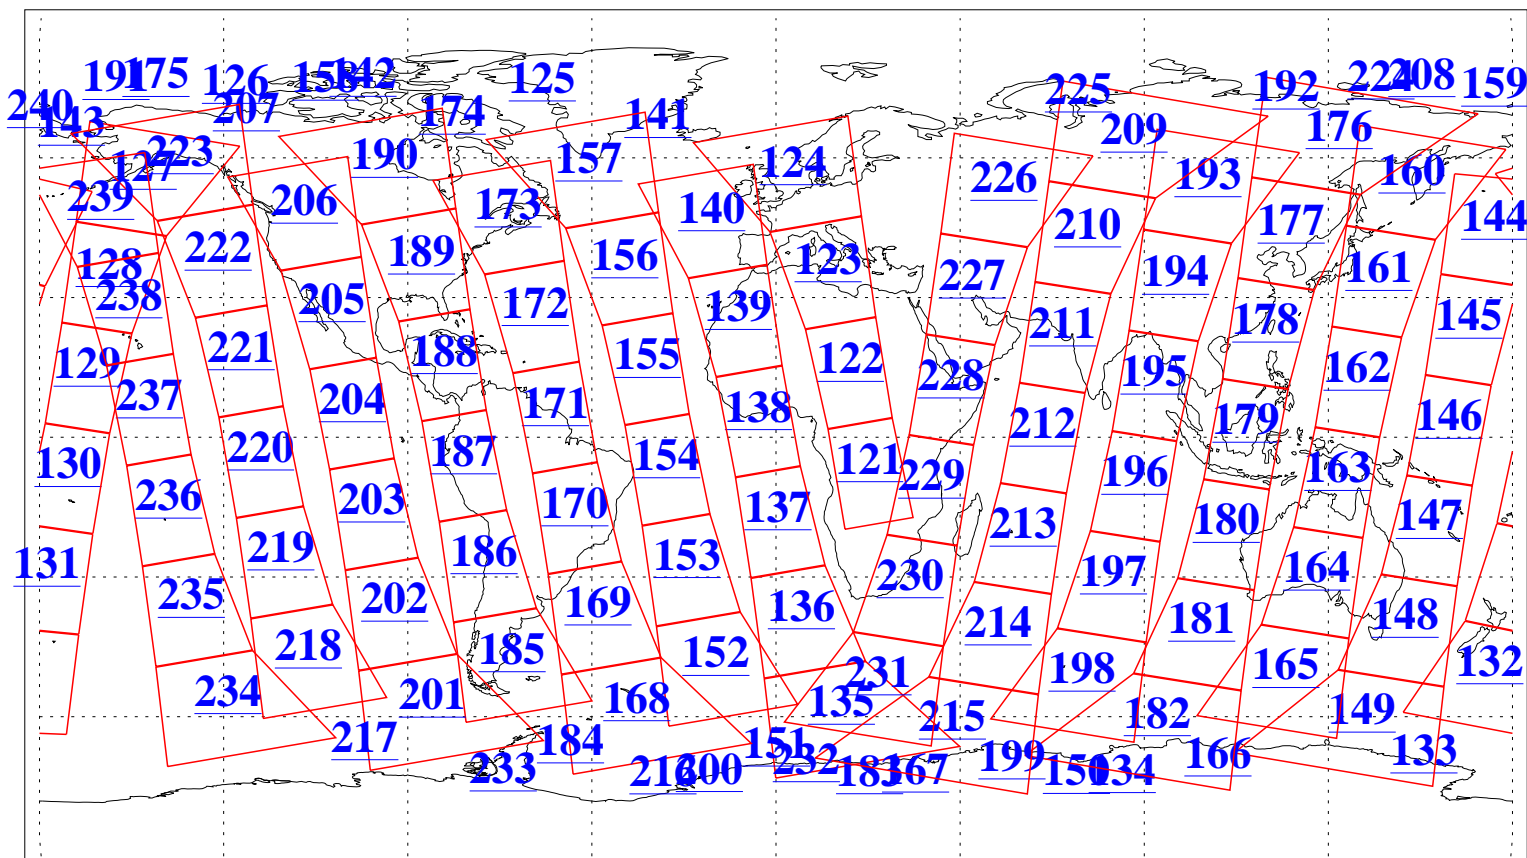

L1B Availability  
AMSU Granules: 240  
HSB Granules: 0  
AIRS Granules: 240

14 Jul 2016  
DoY 196  
Aqua Day 5185  
Granules: 1 to 120

Granules: 121 to 240

Legend: AMSU Available, HSB Available, AIRS Available

L1B Availability  
AMSU Granules: 240  
HSB Granules: 0  
AIRS Granules: 240

14 Jul 2016  
DoY 196  
Aqua Day 5185  
Ascending Granules

Descending Granules

Legend: AMSU Available, HSB Available, AIRS Available

L1B Availability  
 AMSU Granules: 240  
 HSB Granules: 0  
 AIRS Granules: 240

14 Jul 2016  
 DoY 196  
 Aqua Day 5185

Northern Hemisphere Granules

Southern Hemisphere Granules

Legend: AMSU Available, HSB Available, AIRS Available