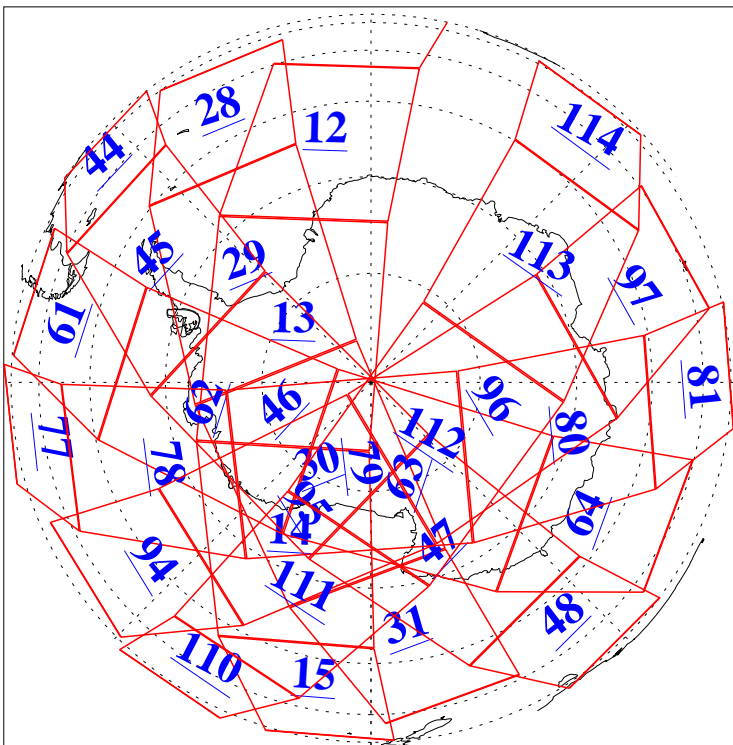

L1B Availability
AMSU Granules: 240
HSB Granules: 0
AIRS Granules: 240

11 Jul 2016
DoY 193
Aqua Day 5182
Granules: 1 to 120

Granules: 121 to 240

Legend: AMSU Available, HSB Available, AIRS Available

L1B Availability
AMSU Granules: 240
HSB Granules: 0
AIRS Granules: 240

11 Jul 2016
DoY 193
Aqua Day 5182

Ascending Granules

Descending Granules

Legend: AMSU Available, HSB Available, AIRS Available

L1B Availability
 AMSU Granules: 240
 HSB Granules: 0
 AIRS Granules: 240

11 Jul 2016
 DoY 193
 Aqua Day 5182

Northern Hemisphere Granules

Southern Hemisphere Granules

Legend: AMSU Available, HSB Available, AIRS Available