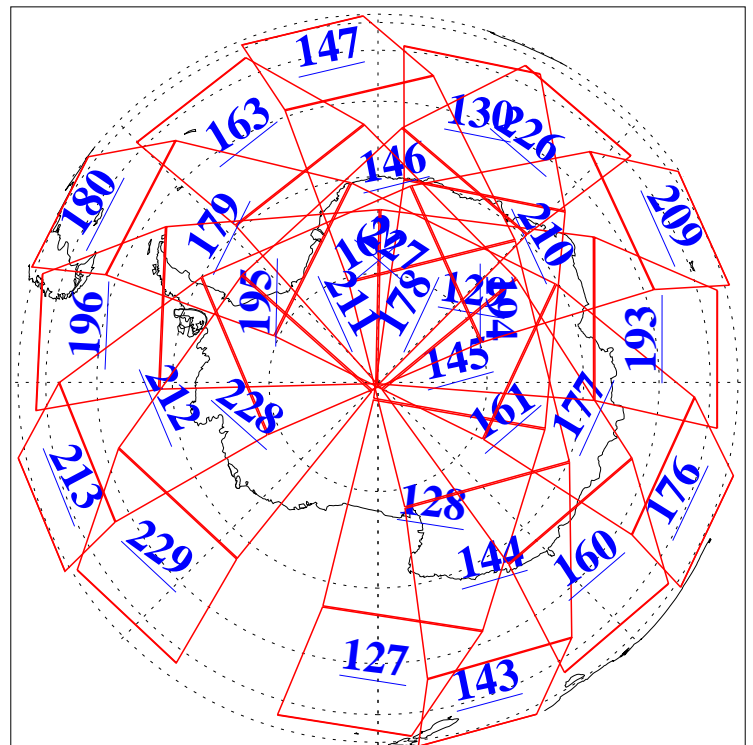

L1B Availability
AMSU Granules: 240
HSB Granules: 0
AIRS Granules: 240

11 Jul 2016
DoY 193
Aqua Day 5182
Granules: 1 to 120

Granules: 121 to 240

Legend: AMSU Available, HSB Available, AIRS Available

L1B Availability
AMSU Granules: 240
HSB Granules: 0
AIRS Granules: 240

11 Jul 2016
DoY 193
Aqua Day 5182

Ascending Granules

Descending Granules

Legend: AMSU Available, HSB Available, AIRS Available

L1B Availability
 AMSU Granules: 240
 HSB Granules: 0
 AIRS Granules: 240

11 Jul 2016
 DoY 193
 Aqua Day 5182

Northern Hemisphere Granules

Southern Hemisphere Granules

Legend: AMSU Available, HSB Available, AIRS Available