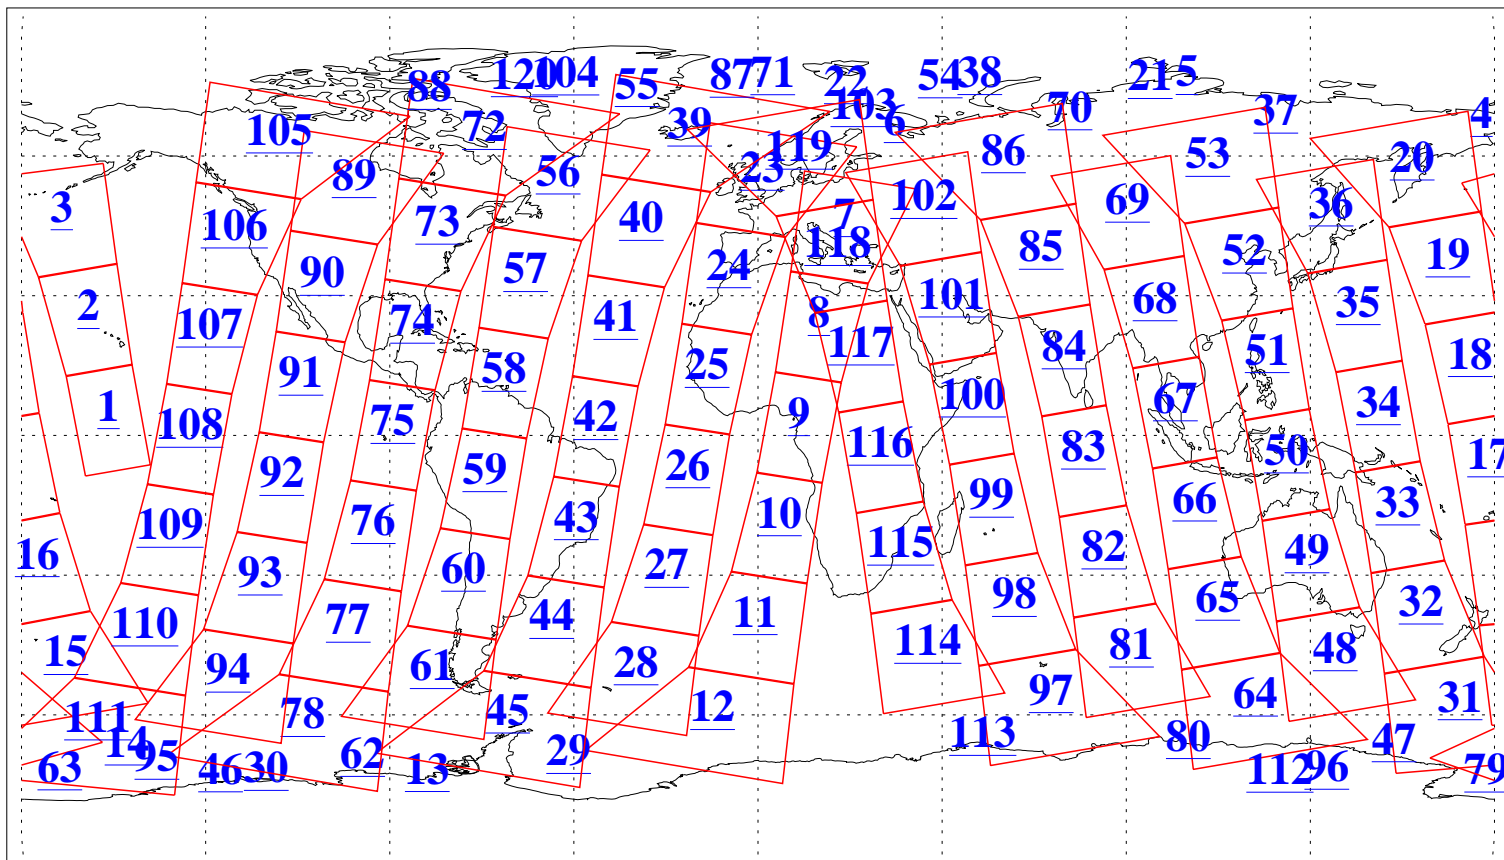

L1B Availability
AMSU Granules: 240
HSB Granules: 0
AIRS Granules: 240

11 Jul 2016
DoY 193
Aqua Day 5182
Granules: 1 to 120

Granules: 121 to 240

Legend: AMSU Available, HSB Available, AIRS Available

L1B Availability
AMSU Granules: 240
HSB Granules: 0
AIRS Granules: 240

11 Jul 2016
DoY 193
Aqua Day 5182

Ascending Granules

Descending Granules

Legend: AMSU Available, HSB Available, AIRS Available

L1B Availability
 AMSU Granules: 240
 HSB Granules: 0
 AIRS Granules: 240

11 Jul 2016
 DoY 193
 Aqua Day 5182

Northern Hemisphere Granules

Southern Hemisphere Granules

Legend: AMSU Available, HSB Available, AIRS Available