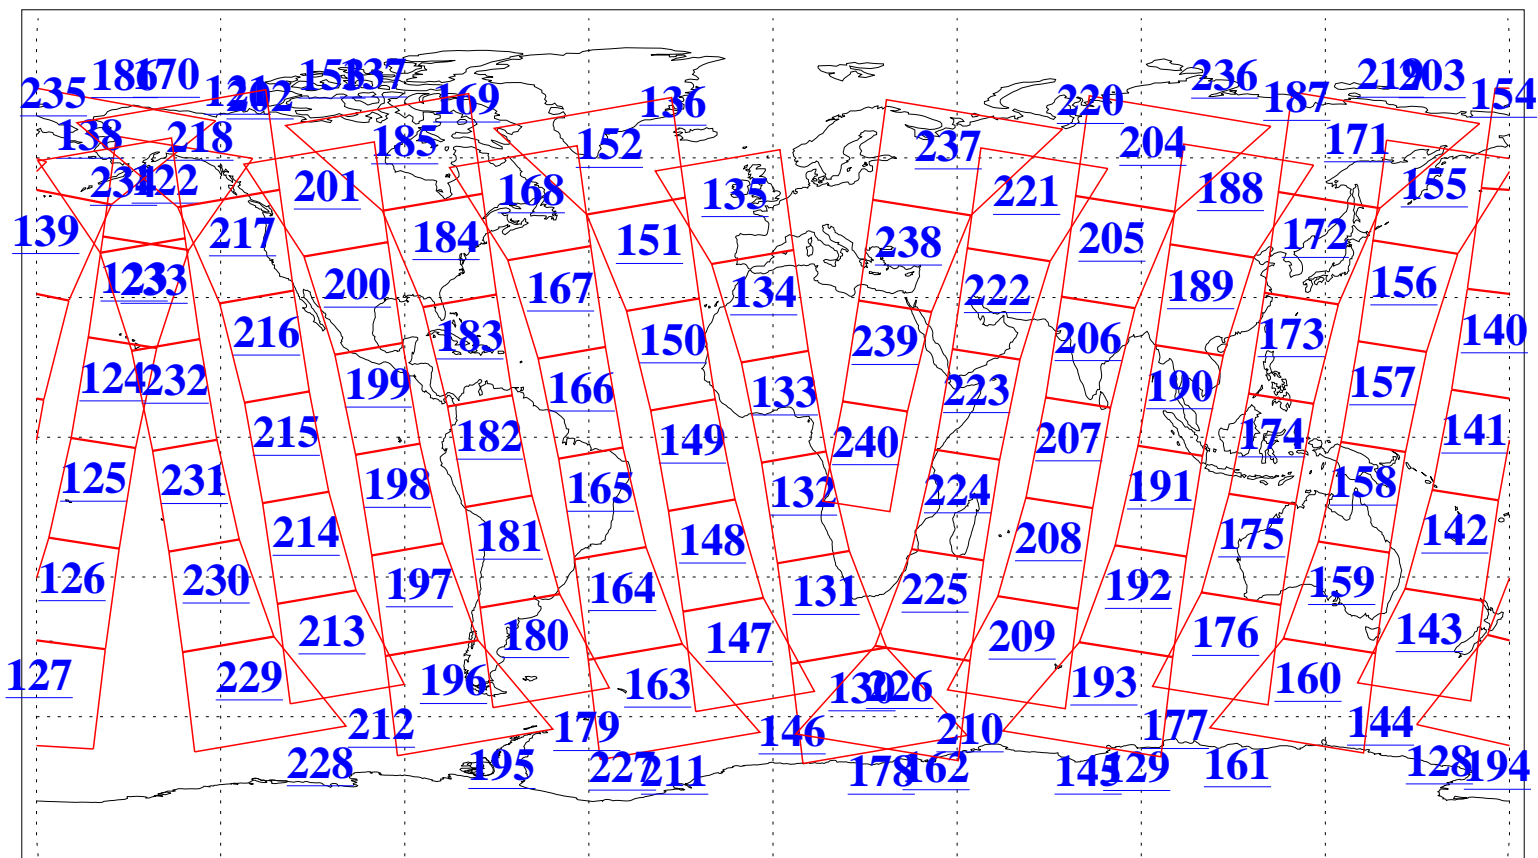

L1B Availability
AMSU Granules: 240
HSB Granules: 0
AIRS Granules: 240

11 Jul 2016
DoY 193
Aqua Day 5182
Granules: 1 to 120

Granules: 121 to 240

Legend: AMSU Available, HSB Available, AIRS Available

L1B Availability
AMSU Granules: 240
HSB Granules: 0
AIRS Granules: 240

11 Jul 2016
DoY 193
Aqua Day 5182

Ascending Granules

Descending Granules

Legend: AMSU Available, HSB Available, AIRS Available

L1B Availability
 AMSU Granules: 240
 HSB Granules: 0
 AIRS Granules: 240

11 Jul 2016
 DoY 193
 Aqua Day 5182

Northern Hemisphere Granules

Southern Hemisphere Granules

Legend: AMSU Available, HSB Available, AIRS Available