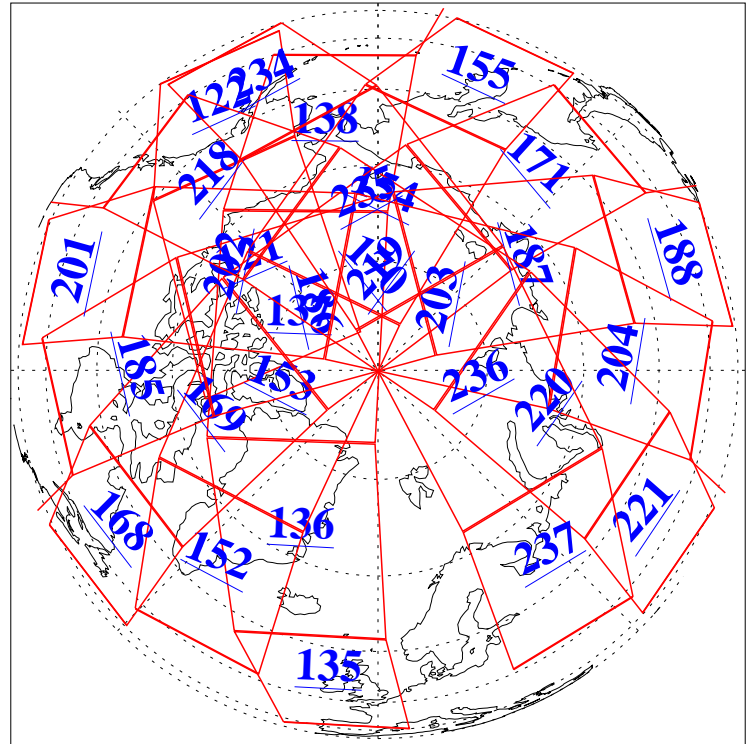

11 Jul 2016
DoY 193
Aqua Day 5182

Ascending Granules

Descending Granules

Legend: AMSU Available, HSB Available, AIRS Available

L1B Availability
 AMSU Granules: 240
 HSB Granules: 0
 AIRS Granules: 240

11 Jul 2016
 DoY 193
 Aqua Day 5182

Northern Hemisphere Granules

Southern Hemisphere Granules

Legend: AMSU Available, HSB Available, AIRS Available