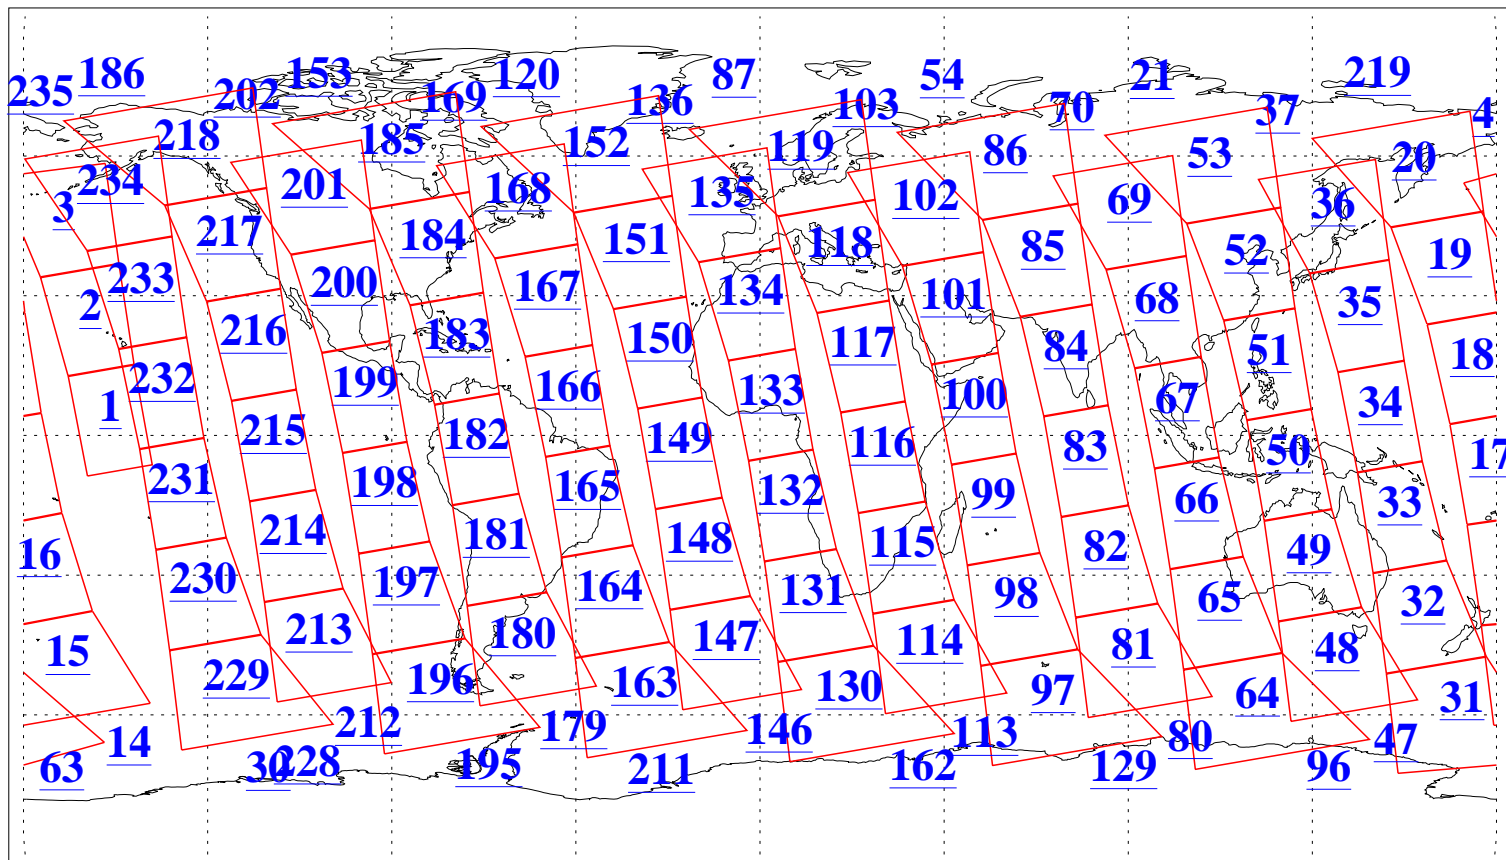

L1B Availability
AMSU Granules: 240
HSB Granules: 0
AIRS Granules: 240

11 Jul 2016
DoY 193
Aqua Day 5182
Granules: 1 to 120

Granules: 121 to 240

Legend: AMSU Available, HSB Available, AIRS Available

L1B Availability
AMSU Granules: 240
HSB Granules: 0
AIRS Granules: 240

11 Jul 2016
DoY 193
Aqua Day 5182

Ascending Granules

Descending Granules

Legend: AMSU Available, HSB Available, AIRS Available

L1B Availability
 AMSU Granules: 240
 HSB Granules: 0
 AIRS Granules: 240

11 Jul 2016
 DoY 193
 Aqua Day 5182

Northern Hemisphere Granules

Southern Hemisphere Granules

Legend: AMSU Available, HSB Available, AIRS Available