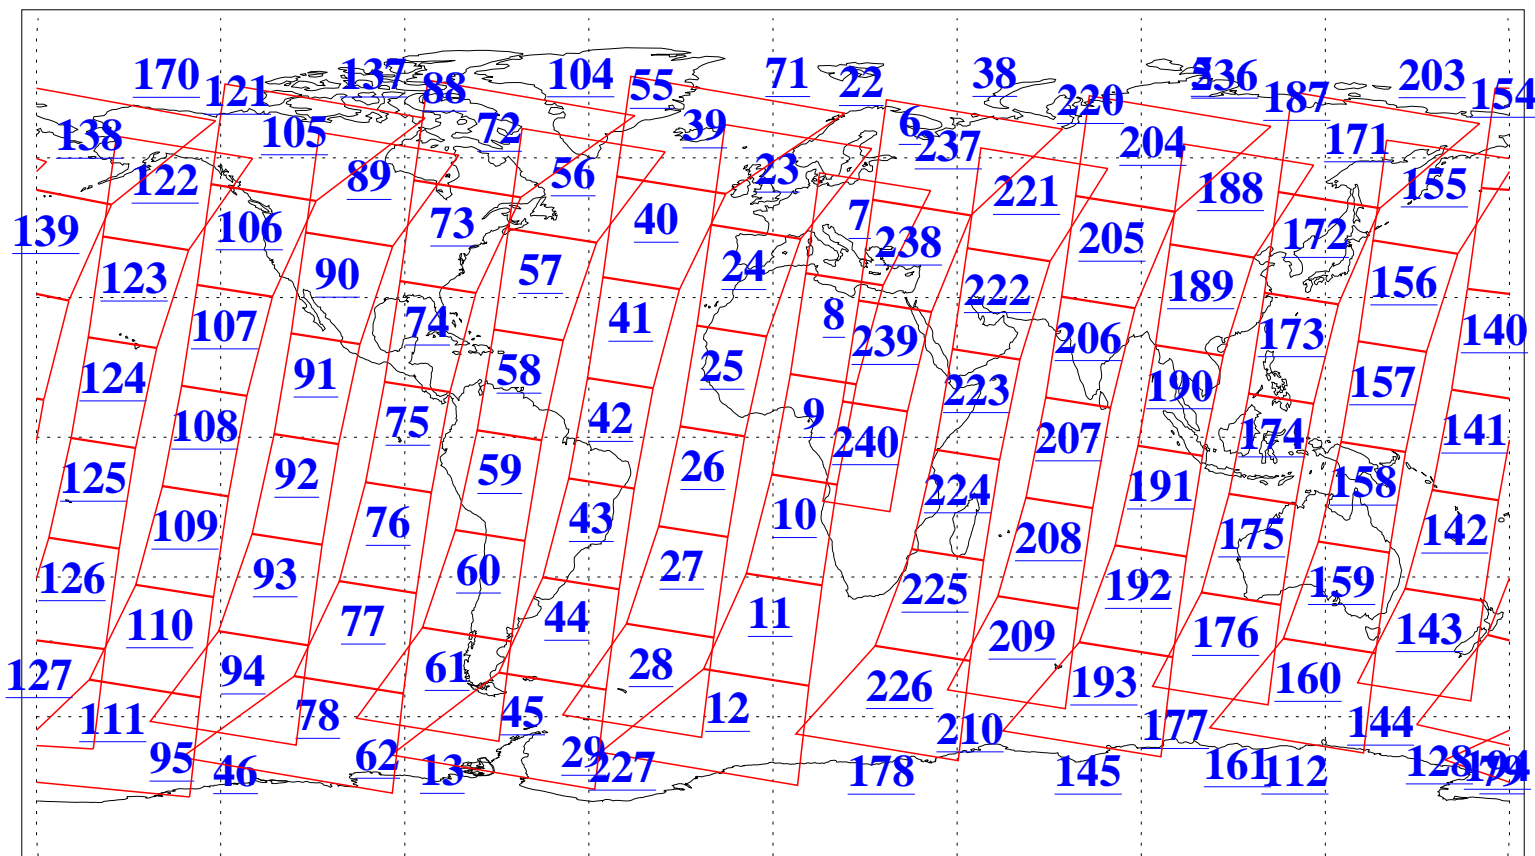

L1B Availability
AMSU Granules: 240
HSB Granules: 0
AIRS Granules: 240

11 Jul 2016
DoY 193
Aqua Day 5182
Granules: 1 to 120

Granules: 121 to 240

Legend: AMSU Available, HSB Available, AIRS Available

L1B Availability
AMSU Granules: 240
HSB Granules: 0
AIRS Granules: 240

11 Jul 2016
DoY 193
Aqua Day 5182

Ascending Granules

Descending Granules

Legend: AMSU Available, HSB Available, AIRS Available

L1B Availability
 AMSU Granules: 240
 HSB Granules: 0
 AIRS Granules: 240

11 Jul 2016
 DoY 193
 Aqua Day 5182

Northern Hemisphere Granules

Southern Hemisphere Granules

Legend: AMSU Available, HSB Available, AIRS Available