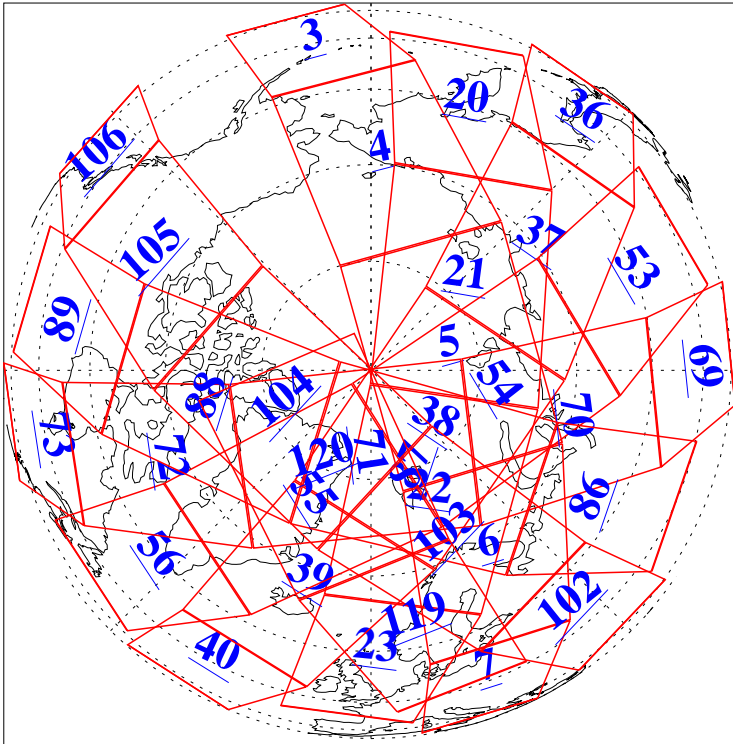

L1B Availability
AMSU Granules: 240
HSB Granules: 0
AIRS Granules: 240

11 Jul 2016
DoY 193
Aqua Day 5182
Granules: 1 to 120

Granules: 121 to 240

Legend: AMSU Available, HSB Available, AIRS Available

L1B Availability
AMSU Granules: 240
HSB Granules: 0
AIRS Granules: 240

11 Jul 2016
DoY 193
Aqua Day 5182

Ascending Granules

Descending Granules

Legend: AMSU Available, HSB Available, AIRS Available

L1B Availability
 AMSU Granules: 240
 HSB Granules: 0
 AIRS Granules: 240

11 Jul 2016
 DoY 193
 Aqua Day 5182

Northern Hemisphere Granules

Southern Hemisphere Granules

Legend: AMSU Available, HSB Available, AIRS Available